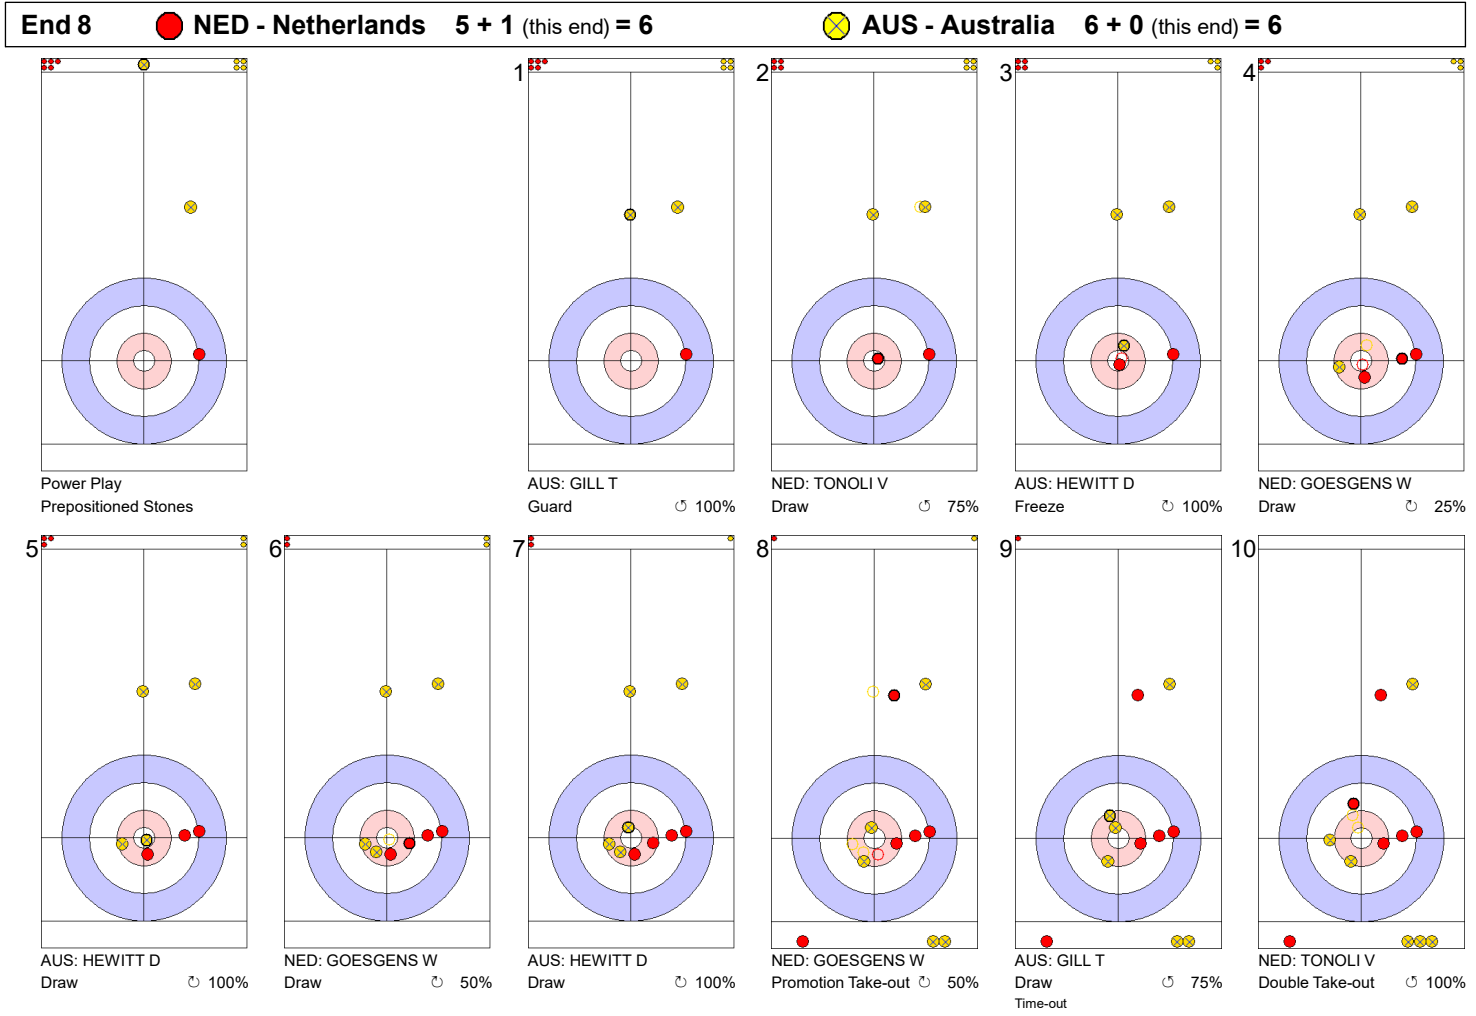

NED: GOESGENS W
Draw ⤵ 75%

AUS: GILL T
Hit and Roll ⤵ 25%

NED: TONOLI V
Draw ⤵ 100%

	NED	AUS
Total Score	5	3
Time left	06:00	06:08

Legend:
 ⤵ Clockwise ⤴ Counter-clockwise - Not considered

Game - Shot by Shot

End 7 ● **NED - Netherlands** 5 + 0 (this end) = 5 ● **AUS - Australia** 3 + 3 (this end) = 6

	NED	AUS
Total Score	5	6
Time left	02:15	02:40

Legend:
 ↻ Clockwise ↺ Counter-clockwise - Not considered

Game - Shot by Shot

	NED	AUS
Total Score	6	6
Time left	03:00	00:40

Legend:		
	Clockwise	
	Counter-clockwise	
-	Not considered	

Game - Shot by Shot

	NED	AUS
Total Score	6	7
Time left	00:40	01:23

Legend:
↻ Clockwise ↺ Counter-clockwise - Not considered