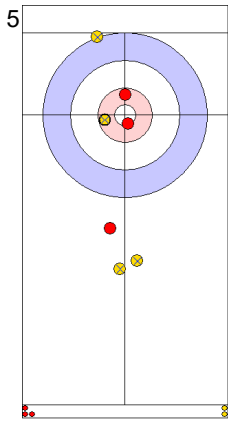

Legend:
 ⌚ Clockwise ⌚ Counter-clockwise - Not considered

Game - Shot by Shot

End 3 **NED - Netherlands** 1 + 1 (this end) = 2 **AUS - Australia** 1 + 0 (this end) = 1

Prepositioned Stones

AUS: GILL T
Draw ⤴ 0%

NED: TONOLI V
Draw ⤵ 100%

AUS: HEWITT D
Draw ⤴ 0%

NED: GOESGENS W
Draw ⤵ 0%

AUS: HEWITT D
Draw ⤵ 100%

NED: GOESGENS W
Raise ⤴ 0%

AUS: HEWITT D
Draw ⤴ 50%

NED: GOESGENS W
Promotion Take-out ⤵ 100%

AUS: GILL T
Draw ⤴ 100%

NED: TONOLI V
Draw ⤵ 25%

	NED	AUS
Total Score	2	1
Time left	15:05	14:28

Legend: ⤴ Clockwise ⤵ Counter-clockwise - Not considered

Game - Shot by Shot

End 6 **NED - Netherlands** 2 + 3 (this end) = 5 **AUS - Australia** 3 + 0 (this end) = 3