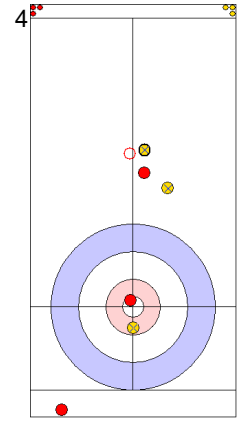

Game - Shot by Shot

End 1 ● **NED - Netherlands** 0 + 1 (this end) = 1 ● **AUS - Australia** 0 + 0 (this end) = 0

	NED	AUS
Total Score	1	0
Time left	19:46	19:41

Legend:
 ↻ Clockwise ↺ Counter-clockwise - Not considered

Game - Shot by Shot

End 2 **NED - Netherlands** **1 + 0** (this end) = **1** **AUS - Australia** **0 + 1** (this end) = **1**

Prepositioned Stones

NED: TONOLI V
Draw ⌚ 100%

AUS: GILL T
Draw ⌚ 0%

NED: GOESGENS W
Draw ⌚ 0%

AUS: HEWITT D
Clearing ⌚ 25%

NED: GOESGENS W
Guard ⌚ 100%

AUS: HEWITT D
Clearing ⌚ 100%

NED: GOESGENS W
Guard ⌚ 100%

AUS: HEWITT D
Promotion Take-out ⌚ 0%

NED: TONOLI V
Draw ⌚ 50%

AUS: GILL T
Draw ⌚ 100%

	NED	AUS
Total Score	1	1
Time left	17:34	16:45

Legend:
 ⌚ Clockwise ⌚ Counter-clockwise - Not considered

Game - Shot by Shot

End 3 **NED - Netherlands** 1 + 1 (this end) = 2 **AUS - Australia** 1 + 0 (this end) = 1

Prepositioned Stones

AUS: GILL T
Draw ⤴ 0%