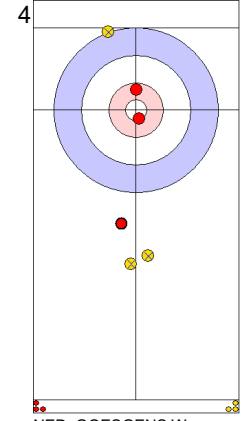

NED: GOESGENS W
Draw ⤵ 0%