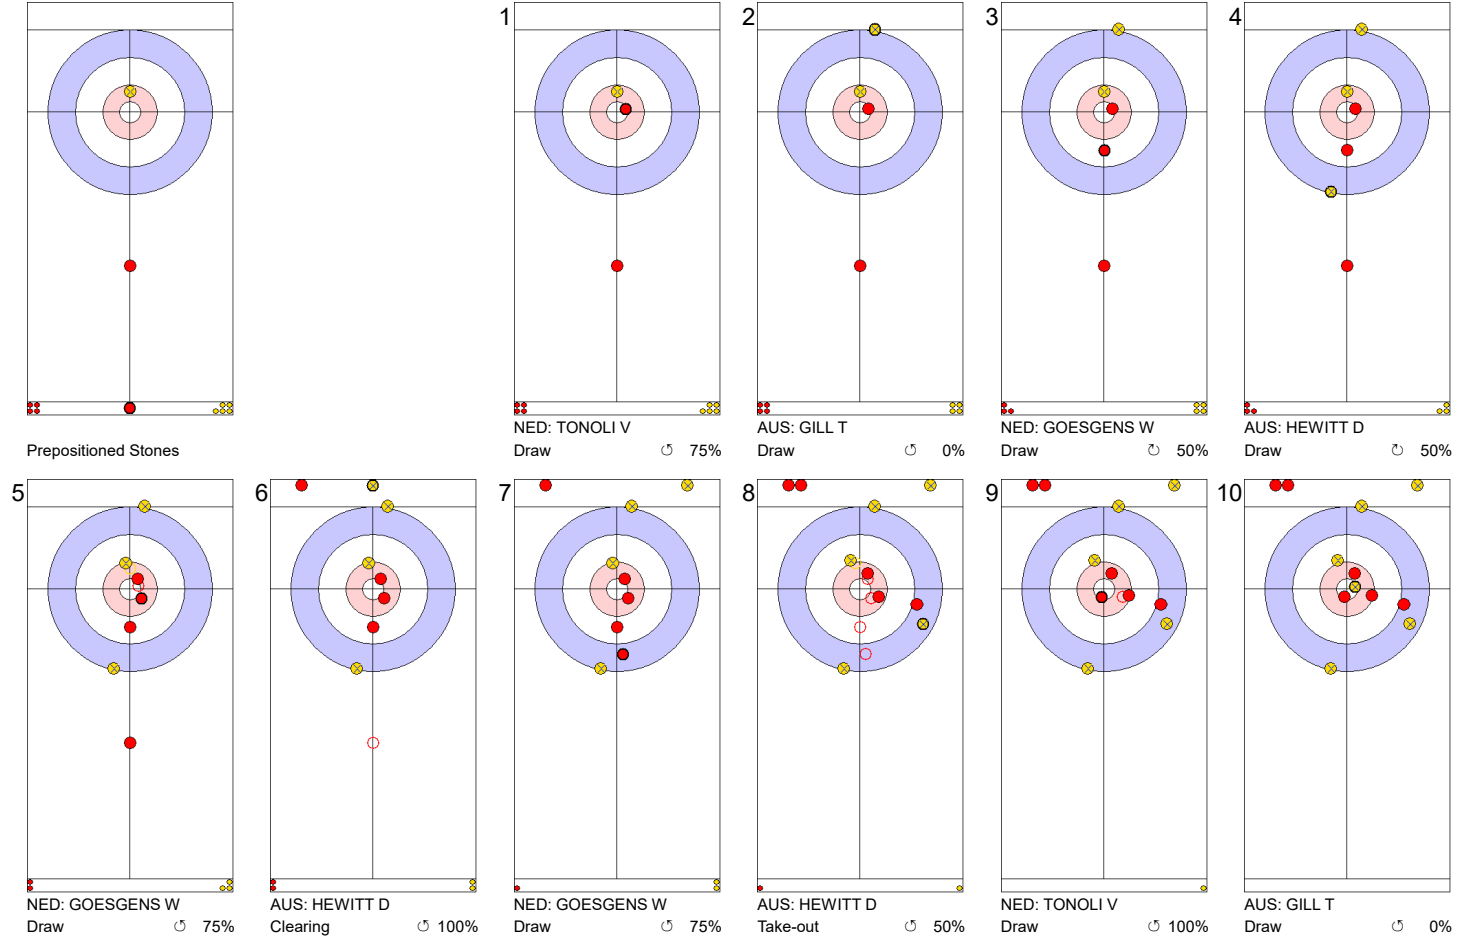

Game - Shot by Shot

End 1 ● **NED - Netherlands** 0 + 1 (this end) = 1 ● **AUS - Australia** 0 + 0 (this end) = 0

	NED	AUS
Total Score	1	0
Time left	19:46	19:41

Legend:
 ↻ Clockwise ↺ Counter-clockwise - Not considered

Game - Shot by Shot

End 2 **NED - Netherlands** **1 + 0** (this end) = **1** **AUS - Australia** **0 + 1** (this end) = **1**

Prepositioned Stones

NED: TONOLI V
Draw ⌚ 100%

AUS: GILL T
Draw ⌚ 0%

NED: GOESGENS W
Draw ⌚ 0%