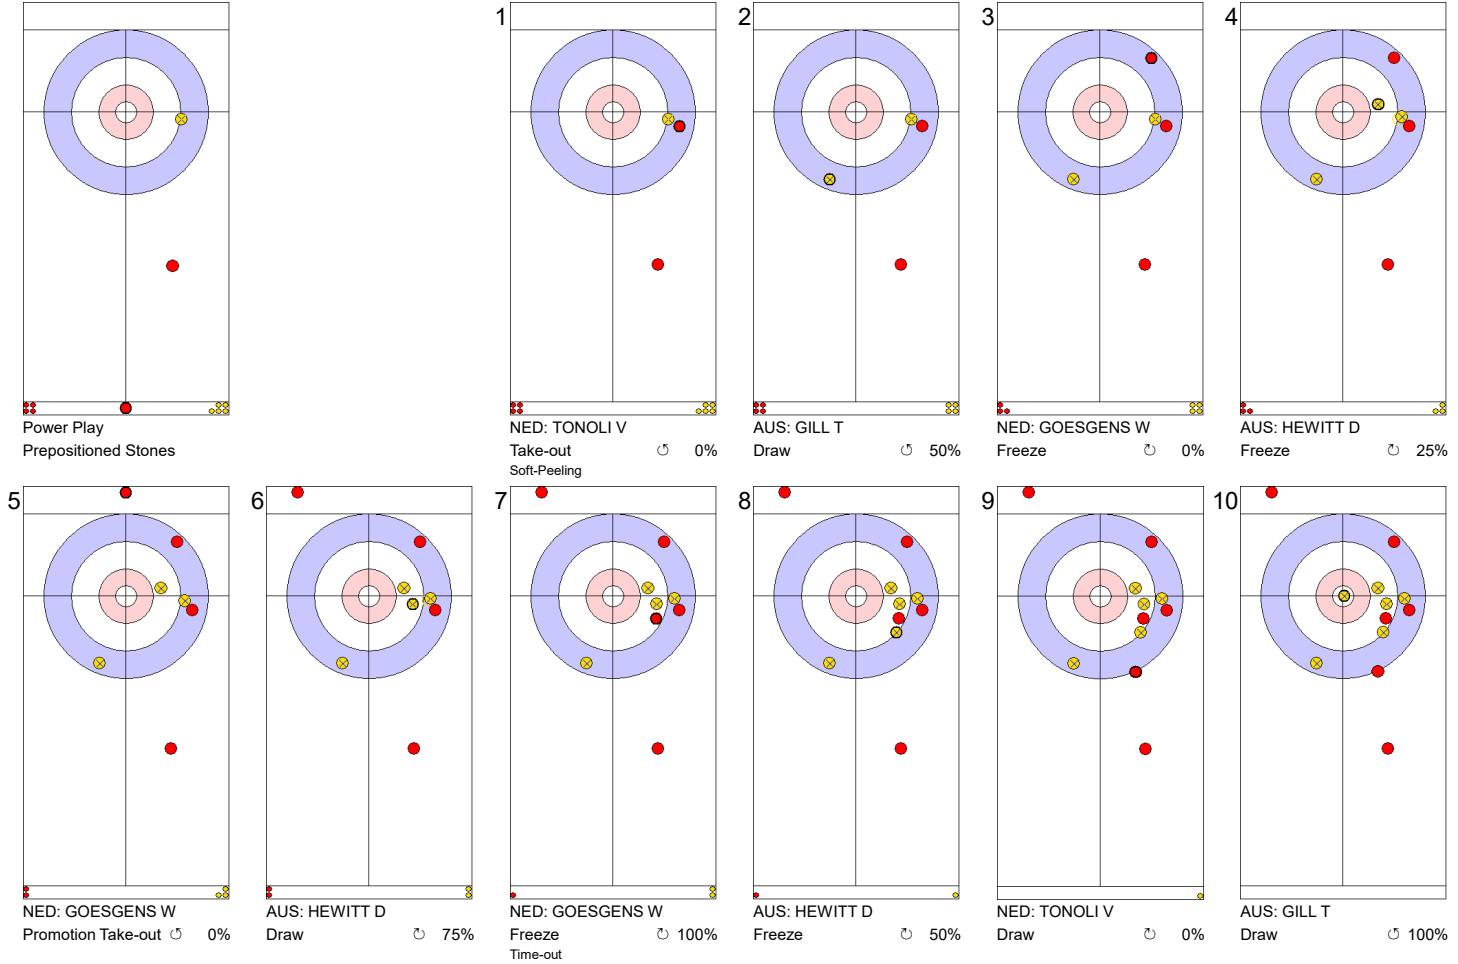

NED: GOESGENS W
Draw ⤵ 75%

AUS: GILL T
Hit and Roll ⤵ 25%

NED: TONOLI V
Draw ⤵ 100%

	NED	AUS
Total Score	5	3
Time left	06:00	06:08

Legend:
 ⤵ Clockwise ⤴ Counter-clockwise - Not considered

Game - Shot by Shot

End 7 ● **NED - Netherlands** 5 + 0 (this end) = 5 ● **AUS - Australia** 3 + 3 (this end) = 6

	NED	AUS
Total Score	5	6
Time left	02:15	02:40

Legend:
 ↻ Clockwise ↺ Counter-clockwise - Not considered

Game - Shot by Shot

	NED	AUS
Total Score	6	6
Time left	03:00	00:40

Legend:		
	Clockwise	
	Counter-clockwise	
-	Not considered	

Game - Shot by Shot

	NED	AUS
Total Score	6	7
Time left	00:40	01:23

Legend:
↻ Clockwise ↺ Counter-clockwise - Not considered