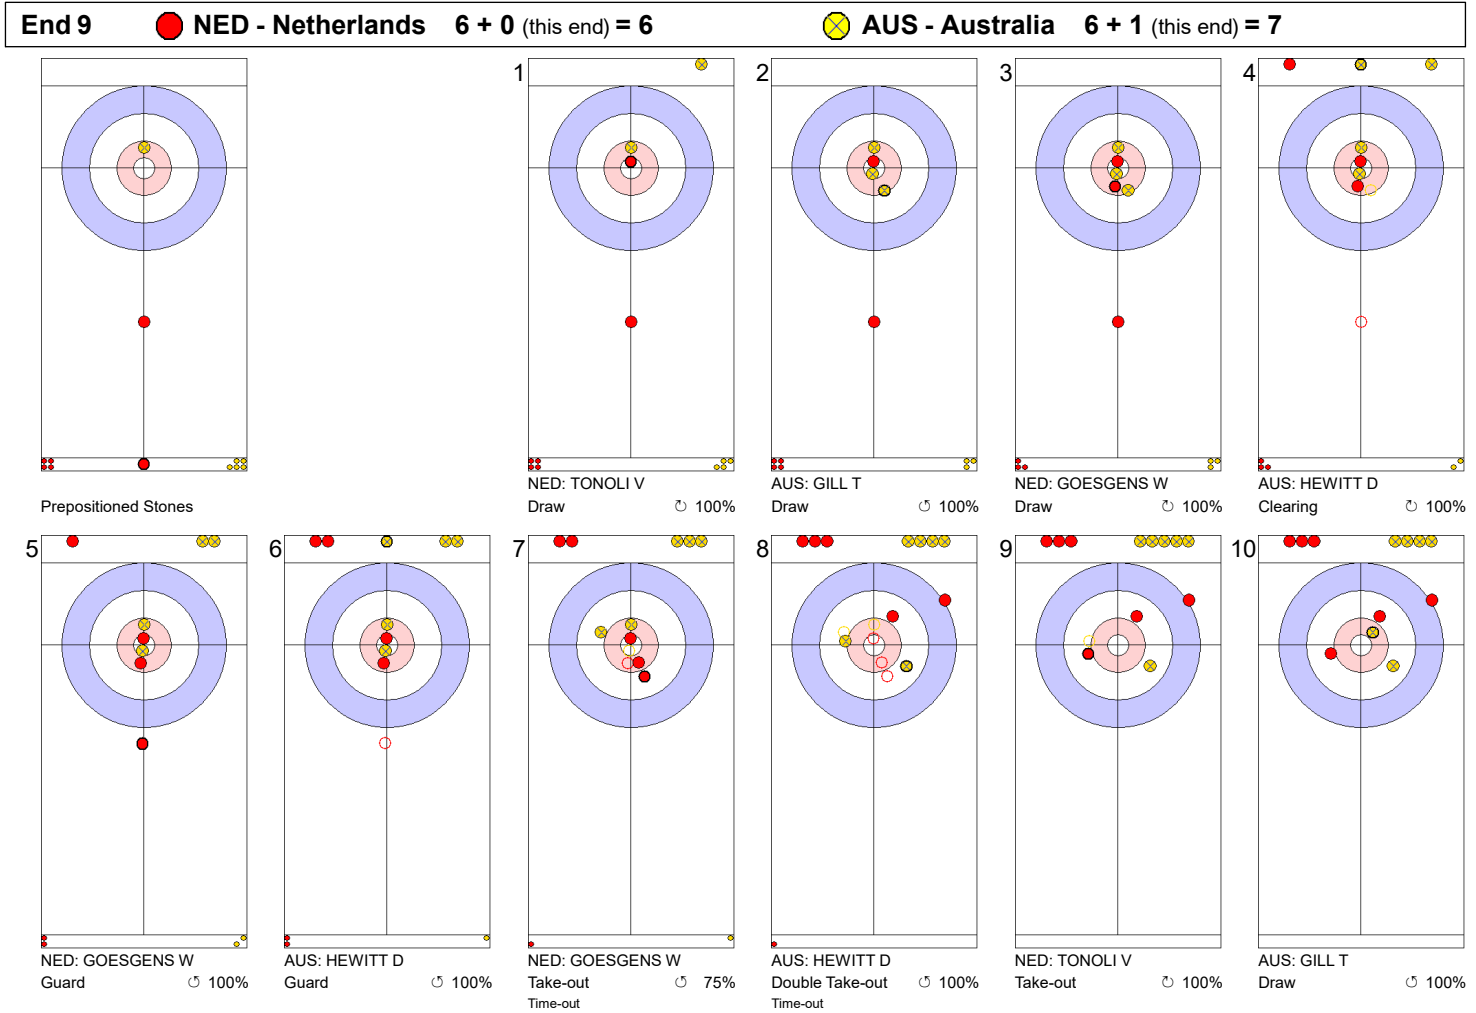

NED: GOESGENS W
Draw ⤵ 75%

AUS: GILL T
Hit and Roll ⤵ 25%

NED: TONOLI V
Draw ⤵ 100%

	NED	AUS
Total Score	5	3
Time left	06:00	06:08

Legend:
 ⤵ Clockwise ⤴ Counter-clockwise - Not considered

Game - Shot by Shot

End 7 ● **NED - Netherlands** 5 + 0 (this end) = 5 ● **AUS - Australia** 3 + 3 (this end) = 6

	NED	AUS
Total Score	5	6
Time left	02:15	02:40

Legend:
 ↻ Clockwise ↺ Counter-clockwise - Not considered

Game - Shot by Shot

	NED	AUS
Total Score	6	6
Time left	03:00	00:40

Legend:		
	Clockwise	
	Counter-clockwise	
-	Not considered	

Game - Shot by Shot

	NED	AUS
Total Score	6	7
Time left	00:40	01:23

Legend:
↻ Clockwise ↺ Counter-clockwise - Not considered