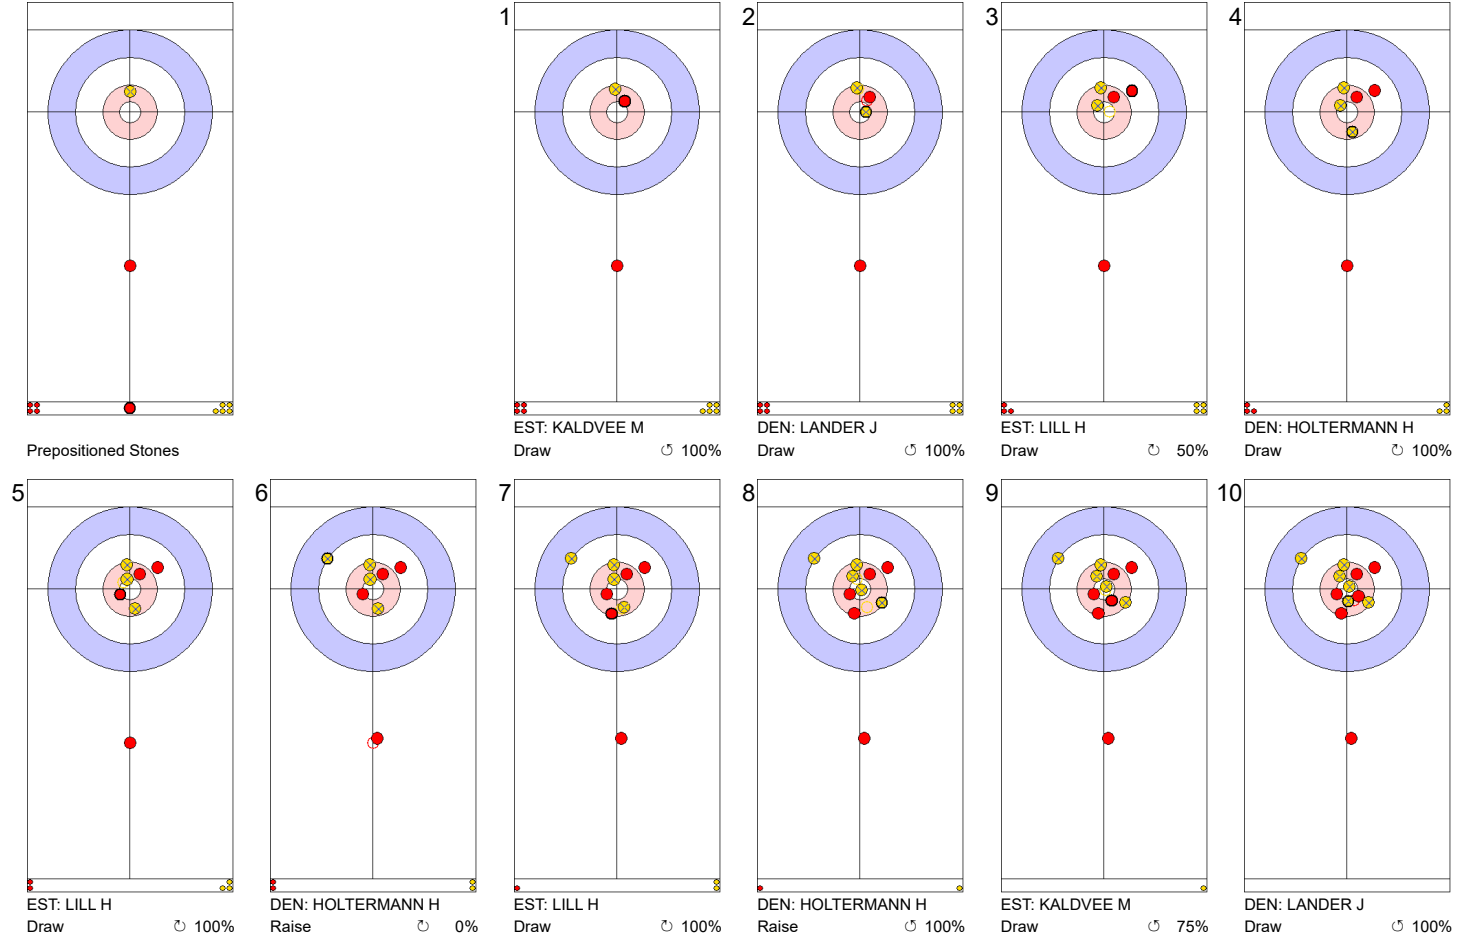

EST: LILL H
Draw ⤴ 50%

DEN: LANDER J
Guard ⤴ 100%

EST: KALDVEE M
Draw ⤴ 0%

	EST	DEN
Total Score	3	5
Time left	12:21	13:35

Legend:
 ⤴ Clockwise ⤵ Counter-clockwise - Not considered

Game - Shot by Shot

End 5 ● **EST - Estonia** **3 + 0** (this end) = **3** ● **DEN - Denmark** **5 + 1** (this end) = **6**

	EST	DEN
Total Score	3	6
Time left	10:05	10:50

Legend:
 ↻ Clockwise ↺ Counter-clockwise - Not considered

Game - Shot by Shot

End 6 ● **EST - Estonia** 3 + 2 (this end) = 5 ● **DEN - Denmark** 6 + 0 (this end) = 6