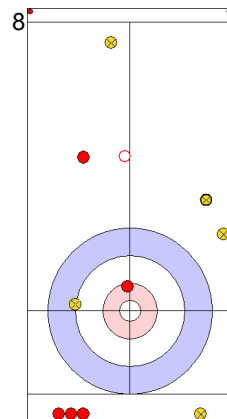

	EST	DEN
Total Score	6	6
Time left	05:09	04:01

Legend:
 ⤵ Clockwise ⤴ Counter-clockwise - Not considered

Game - Shot by Shot

End 8 ● **EST - Estonia** **6 + 0** (this end) = **6** ● **DEN - Denmark** **6 + 1** (this end) = **7**

Power Play
Prepositioned Stones

EST: KALDVEE M
Guard ⌚ 100%

DEN: LANDER J
Wick / Soft Peeling ⌚ 0%

EST: LILL H
Guard ⌚ 100%

DEN: HOLTERMANN H
Clearing ⌚ 50%

EST: LILL H
Draw ⌚ 100%

DEN: HOLTERMANN H
Clearing ⌚ 100%

EST: LILL H
Guard ⌚ 100%

DEN: HOLTERMANN H
Clearing ⌚ 75%

EST: KALDVEE M
Guard ⌚ 50%

DEN: LANDER J
Draw ⌚ 100%

	EST	DEN
Total Score	6	7
Time left	02:18	00:49

Legend:
 ⌚ Clockwise ⌚ Counter-clockwise - Not considered