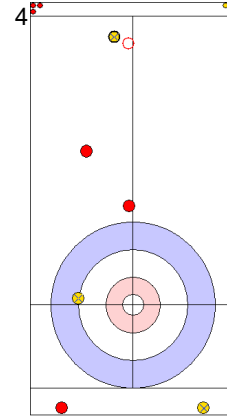

Power Play
Prepositioned Stones

EST: KALDVEE M
Guard ⌚ 100%

DEN: LANDER J
Wick / Soft Peeling ⌚ 0%

EST: LILL H
Guard ⌚ 100%

DEN: HOLTERMANN H
Clearing ⌚ 50%

EST: LILL H
Draw ⌚ 100%

DEN: HOLTERMANN H
Clearing ⌚ 100%

EST: LILL H
Guard ⌚ 100%

DEN: HOLTERMANN H
Clearing ⌚ 75%

EST: KALDVEE M
Guard ⌚ 50%

DEN: LANDER J
Draw ⌚ 100%

	EST	DEN
Total Score	6	7
Time left	02:18	00:49

Legend:
 ⌚ Clockwise ⌚ Counter-clockwise - Not considered