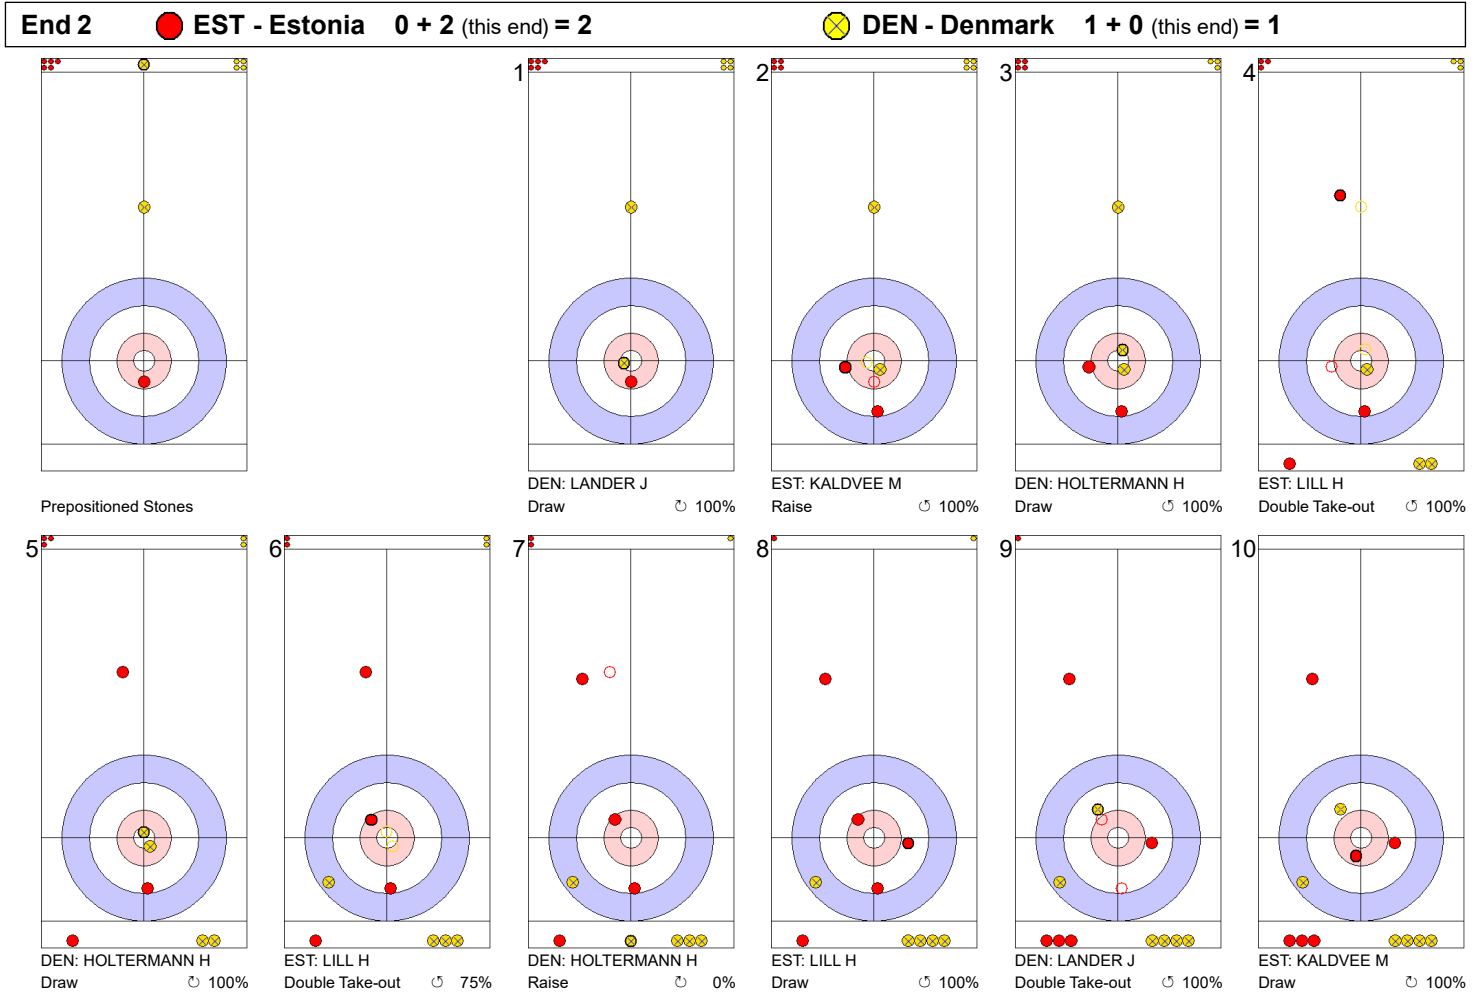

Game - Shot by Shot

End 1 ● **EST - Estonia** **0 + 0** (this end) = **0** ● **DEN - Denmark** **0 + 1** (this end) = **1**

	EST	DEN
Total Score	0	1
Time left	20:44	20:15

Legend:
 ↻ Clockwise ↺ Counter-clockwise - Not considered

Game - Shot by Shot

	EST	DEN
Total Score	2	1
Time left	18:35	18:12

Legend:
 ↻ Clockwise ↺ Counter-clockwise - Not considered

Game - Shot by Shot

End 3 ● **EST - Estonia** 2 + 0 (this end) = 2 ● **DEN - Denmark** 1 + 4 (this end) = 5

	EST	DEN
Total Score	2	5
Time left	15:54	16:07

Legend:
 ↻ Clockwise ↺ Counter-clockwise - Not considered

Game - Shot by Shot

End 4 ● **EST - Estonia** 2 + 1 (this end) = 3 ● **DEN - Denmark** 5 + 0 (this end) = 5