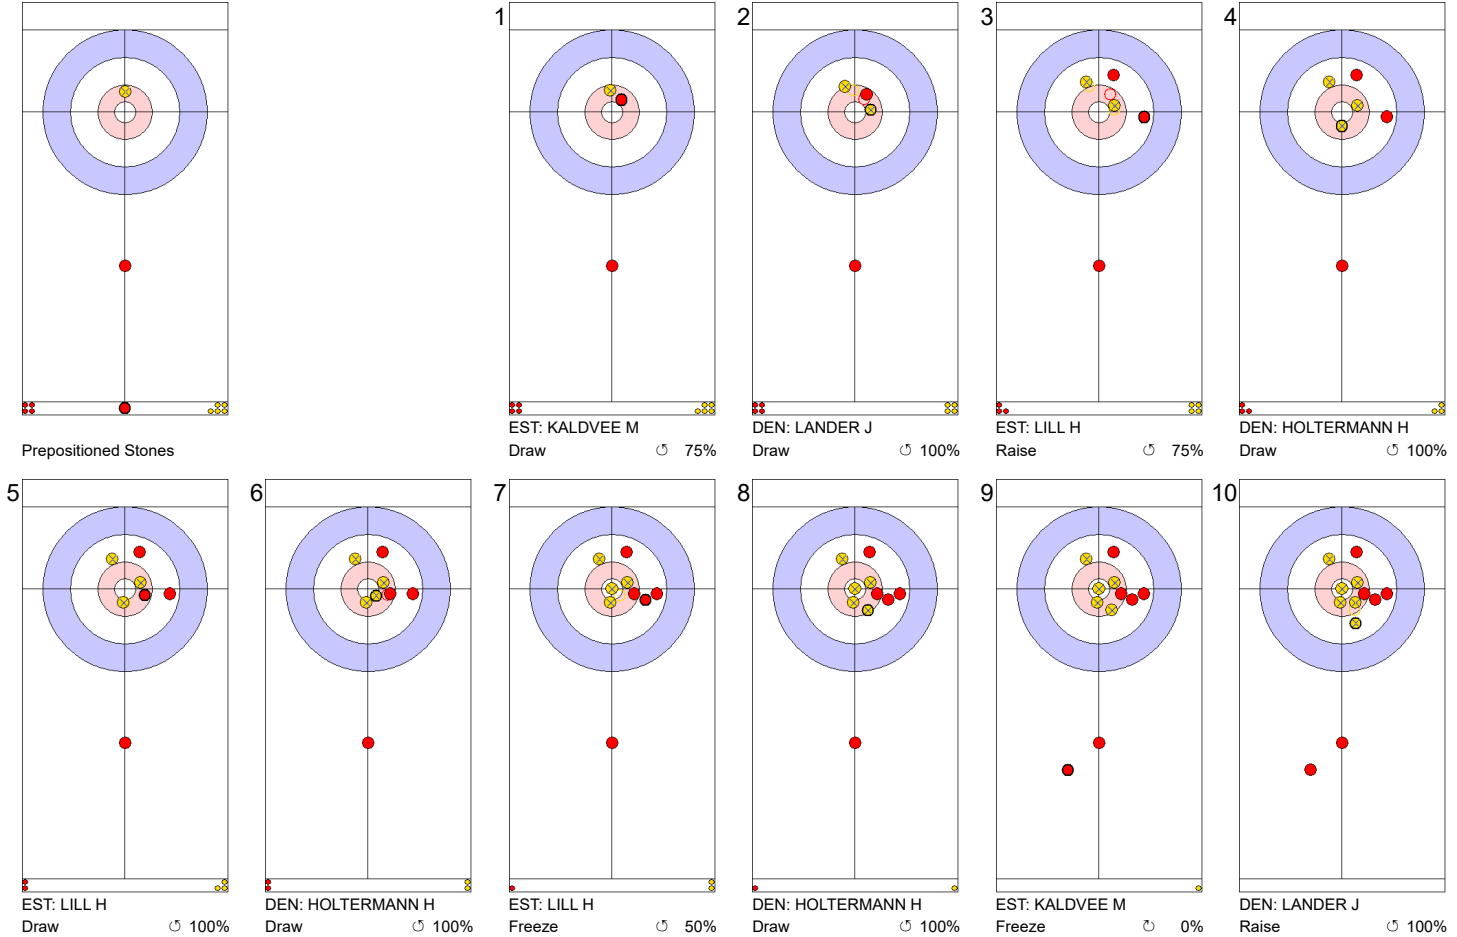

Game - Shot by Shot

End 1 ● **EST - Estonia** **0 + 0** (this end) = **0** ● **DEN - Denmark** **0 + 1** (this end) = **1**

	EST	DEN
Total Score	0	1
Time left	20:44	20:15

Legend:
 ↻ Clockwise ↺ Counter-clockwise - Not considered

Game - Shot by Shot

	EST	DEN
Total Score	2	1
Time left	18:35	18:12

Legend:
 ↻ Clockwise ↺ Counter-clockwise - Not considered

Game - Shot by Shot

End 3 ● **EST - Estonia** 2 + 0 (this end) = 2 ● **DEN - Denmark** 1 + 4 (this end) = 5

	EST	DEN
Total Score	2	5
Time left	15:54	16:07

Legend:
 ↻ Clockwise ↺ Counter-clockwise - Not considered

Game - Shot by Shot

End 4 ● **EST - Estonia** 2 + 1 (this end) = 3 ● **DEN - Denmark** 5 + 0 (this end) = 5