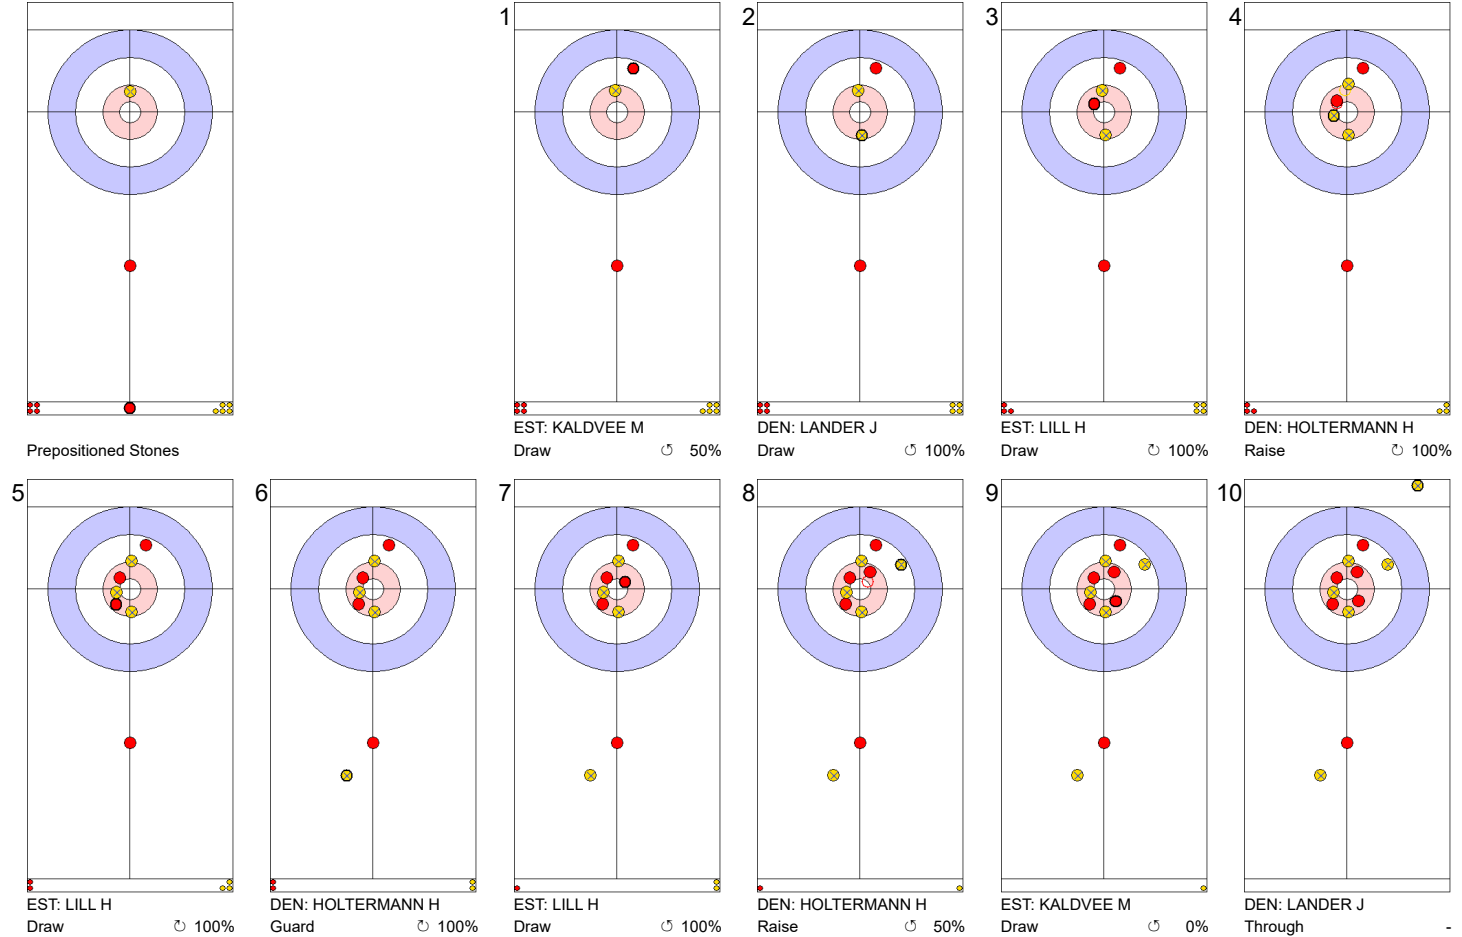

Game - Shot by Shot

End 1 ● **EST - Estonia** **0 + 0** (this end) = **0** ● **DEN - Denmark** **0 + 1** (this end) = **1**

	EST	DEN
Total Score	0	1
Time left	20:44	20:15

Legend:
 ↻ Clockwise ↺ Counter-clockwise - Not considered

Game - Shot by Shot

	EST	DEN
Total Score	2	1
Time left	18:35	18:12

Legend:
 ↻ Clockwise ↺ Counter-clockwise - Not considered

Game - Shot by Shot

End 3 ● **EST - Estonia** 2 + 0 (this end) = 2 ● **DEN - Denmark** 1 + 4 (this end) = 5

	EST	DEN
Total Score	2	5
Time left	15:54	16:07

Legend:
 ↻ Clockwise ↺ Counter-clockwise - Not considered

Game - Shot by Shot

End 4 ● **EST - Estonia** 2 + 1 (this end) = 3 ● **DEN - Denmark** 5 + 0 (this end) = 5