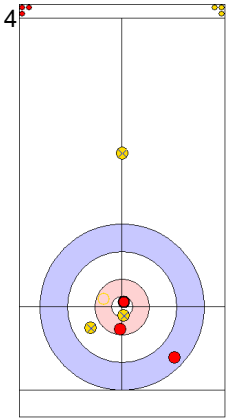

Prepositioned Stones

DEN: LANDER J
Draw ⤴ 100%

EST: KALDVEE M
Raise ⤴ 75%

DEN: HOLTERMANN H
Draw ⤴ 100%

EST: LILL H
Raise ⤴ 100%

DEN: HOLTERMANN H
Draw ⤴ 100%

EST: LILL H
Raise ⤴ 50%

DEN: HOLTERMANN H
Guard ⤴ 100%

EST: LILL H
Draw ⤴ 50%

DEN: LANDER J
Guard ⤴ 100%

EST: KALDVEE M
Draw ⤴ 0%

	EST	DEN
Total Score	3	5
Time left	12:21	13:35

Legend:
 ⤴ Clockwise ⤵ Counter-clockwise - Not considered

Game - Shot by Shot

End 5 ● **EST - Estonia** **3 + 0** (this end) = **3** ● **DEN - Denmark** **5 + 1** (this end) = **6**