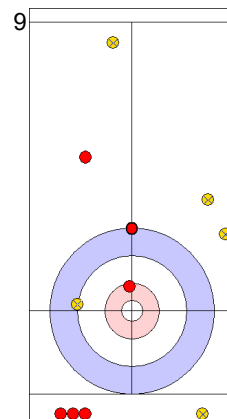

	EST	DEN
Total Score	6	6
Time left	05:09	04:01

Legend:
 ⤵ Clockwise ⤴ Counter-clockwise - Not considered

Game - Shot by Shot

End 8 ● **EST - Estonia** **6 + 0** (this end) = **6** ● **DEN - Denmark** **6 + 1** (this end) = **7**

Power Play
Prepositioned Stones

EST: KALDVEE M
Guard ⌚ 100%

DEN: LANDER J
Wick / Soft Peeling ⌚ 0%

EST: LILL H
Guard ⌚ 100%

DEN: HOLTERMANN H
Clearing ⌚ 50%

EST: LILL H
Draw ⌚ 100%

DEN: HOLTERMANN H
Clearing ⌚ 100%

EST: LILL H
Guard ⌚ 100%

DEN: HOLTERMANN H
Clearing ⌚ 75%

EST: KALDVEE M
Guard ⌚ 50%

DEN: LANDER J
Draw ⌚ 100%

	EST	DEN
Total Score	6	7
Time left	02:18	00:49

Legend:
 ⌚ Clockwise ⌚ Counter-clockwise - Not considered