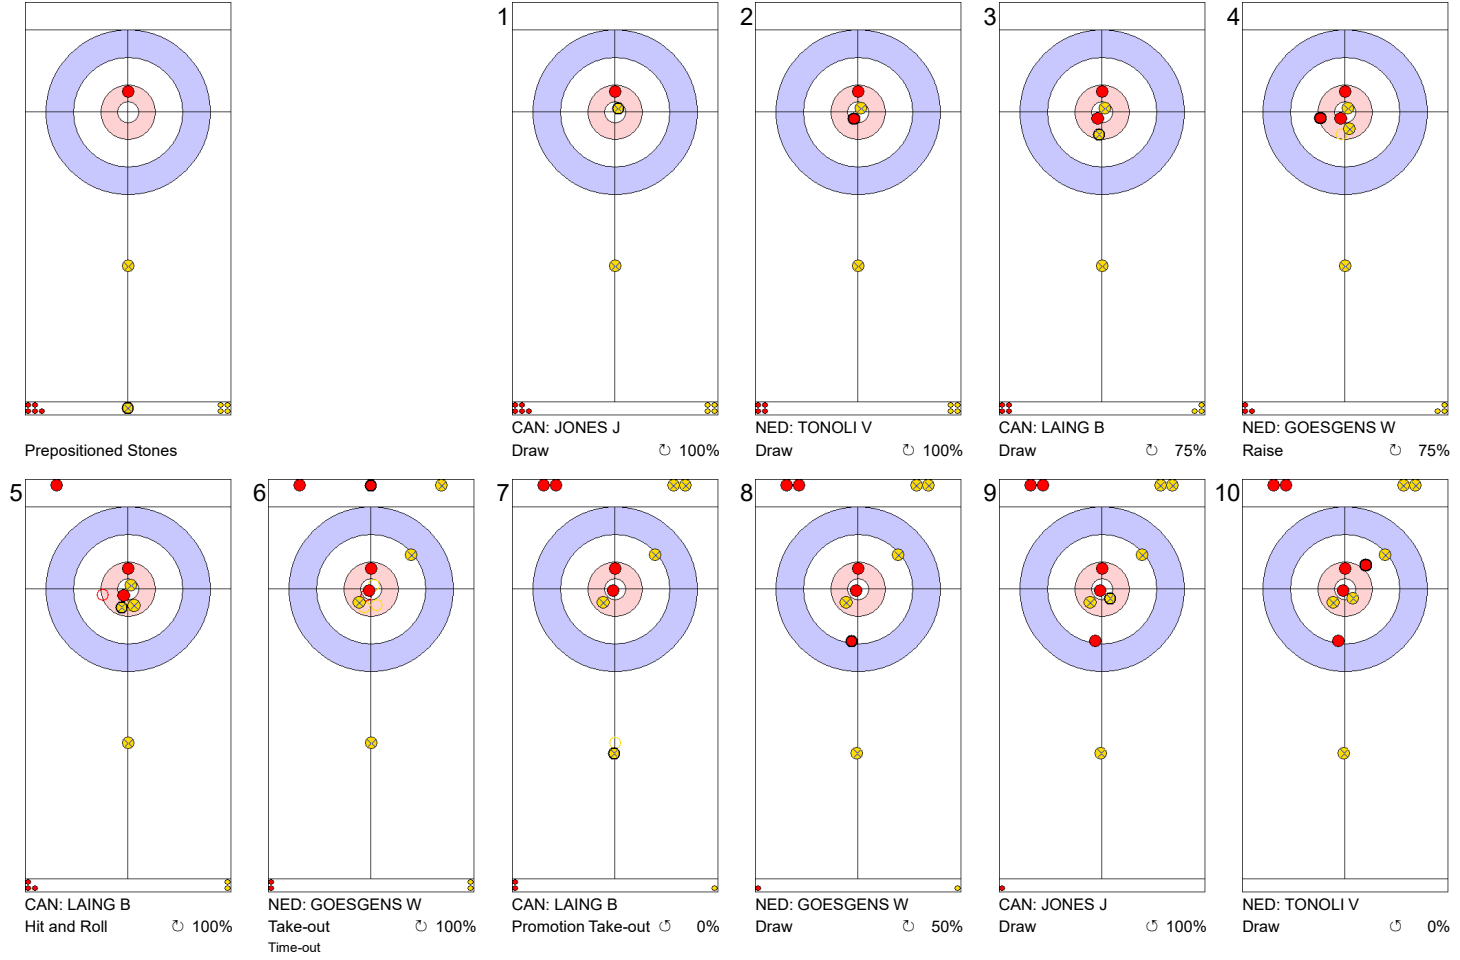

NED: GOESGENS W  
Draw      ⤵ 100%

CAN: LAING B  
Raise      ⤵ 0%

NED: GOESGENS W  
Freeze      ⤵ 100%

CAN: LAING B  
Promotion Take-out      ⤵ 100%

NED: GOESGENS W  
Freeze      ⤵ 100%

CAN: LAING B  
Draw      ⤵ 100%

NED: TONOLI V  
Through      -

CAN: JONES J  
Draw      ⤵ 100%

	NED	CAN
Total Score	1	6
Time left	10:49	11:33

**Legend:**  
 ⤵ Clockwise      ⤴ Counter-clockwise      - Not considered

**Game - Shot by Shot**

	NED	CAN
Total Score	4	7
Time left	07:17	06:50

Legend:		
↻	Clockwise	
↺	Counter-clockwise	
-	Not considered	

**Game - Shot by Shot**

**End 7**   **NED - Netherlands**   **4 + 1 (this end) = 5**   **CAN - Canada**   **7 + 0 (this end) = 7**

NED: GOESGENS W  
Draw   ⌚ 100%

CAN: LAING B  
Clearing   ⌚ 100%

NED: TONOLI V  
Draw   ⌚ 100%

CAN: JONES J  
Double Take-out   ⌚ 100%

	NED	CAN
Total Score	5	10
Time left	02:16	01:19

**Legend:**  
 ⌚ Clockwise   ⌚ Counter-clockwise   - Not considered