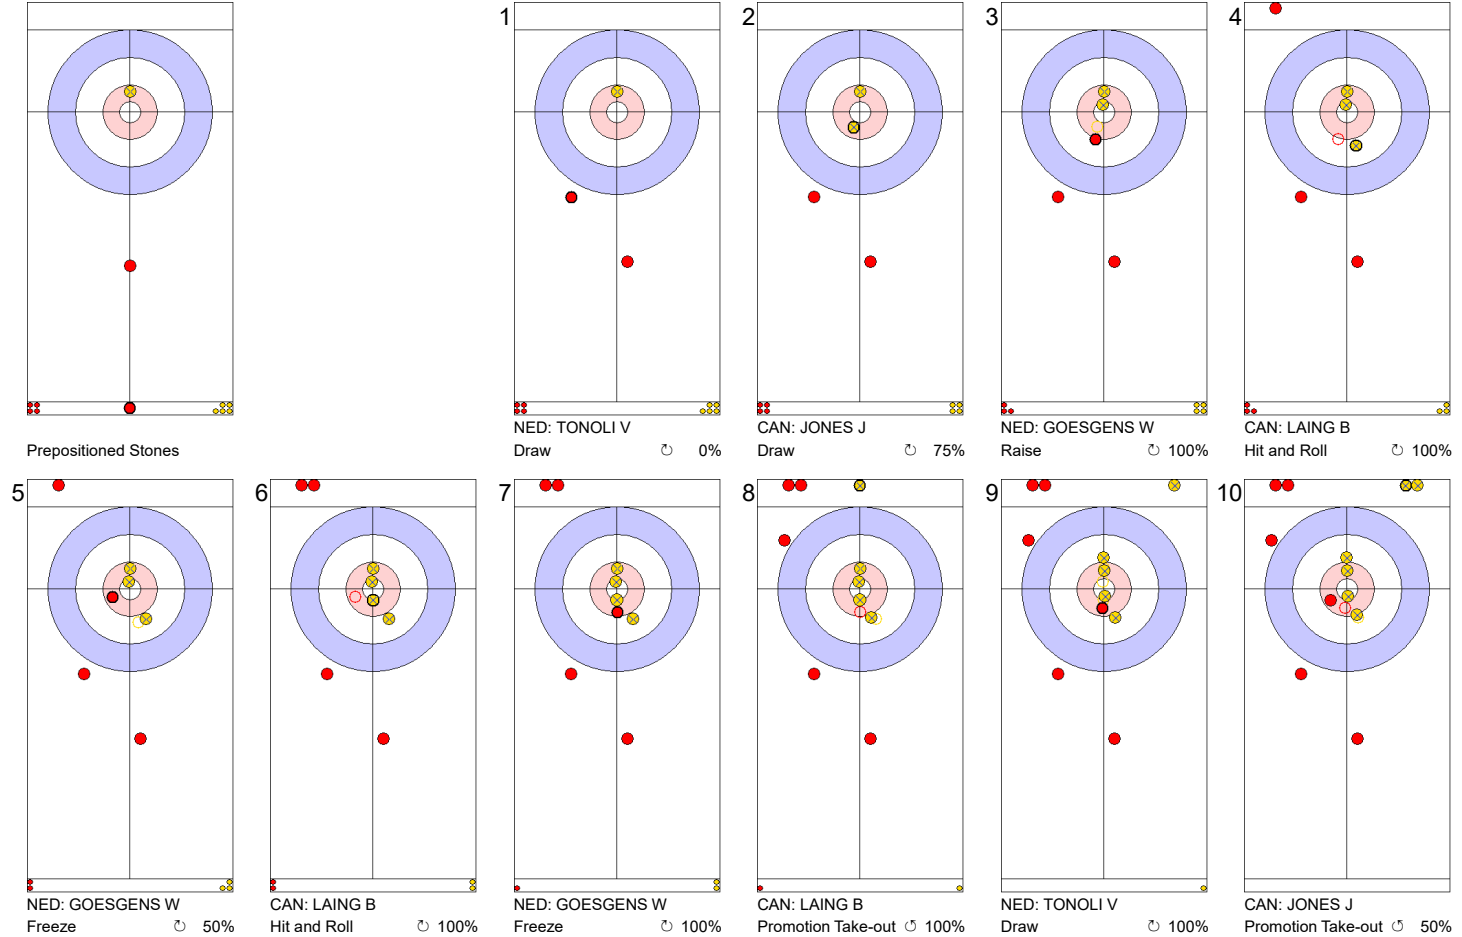

**Game - Shot by Shot**

**End 1**   **NED - Netherlands**   **0 + 0 (this end) = 0**      **CAN - Canada**   **0 + 2 (this end) = 2**

	NED	CAN
Total Score	0	2
Time left	19:12	19:30

**Legend:**  
 Clockwise     
  Counter-clockwise     
 - Not considered

**Game - Shot by Shot**

**End 4**   **NED - Netherlands**   **1 + 0** (this end) = **1**      **CAN - Canada**   **3 + 3** (this end) = **6**

Prepositioned Stones

NED: TONOLI V  
Draw      ⤵ 100%

CAN: JONES J  
Draw      ⤵ 75%

NED: GOESGENS W  
Draw      ⤵ 100%

CAN: LAING B  
Raise      ⤵ 0%

NED: GOESGENS W  
Freeze      ⤵ 100%

CAN: LAING B  
Promotion Take-out      ⤵ 100%

NED: GOESGENS W  
Freeze      ⤵ 100%

CAN: LAING B  
Draw      ⤵ 100%

NED: TONOLI V  
Through      -

CAN: JONES J  
Draw      ⤵ 100%

	NED	CAN
Total Score	1	6
Time left	10:49	11:33

**Legend:**  
 ⤵ Clockwise      ⤴ Counter-clockwise      - Not considered

**Game - Shot by Shot**