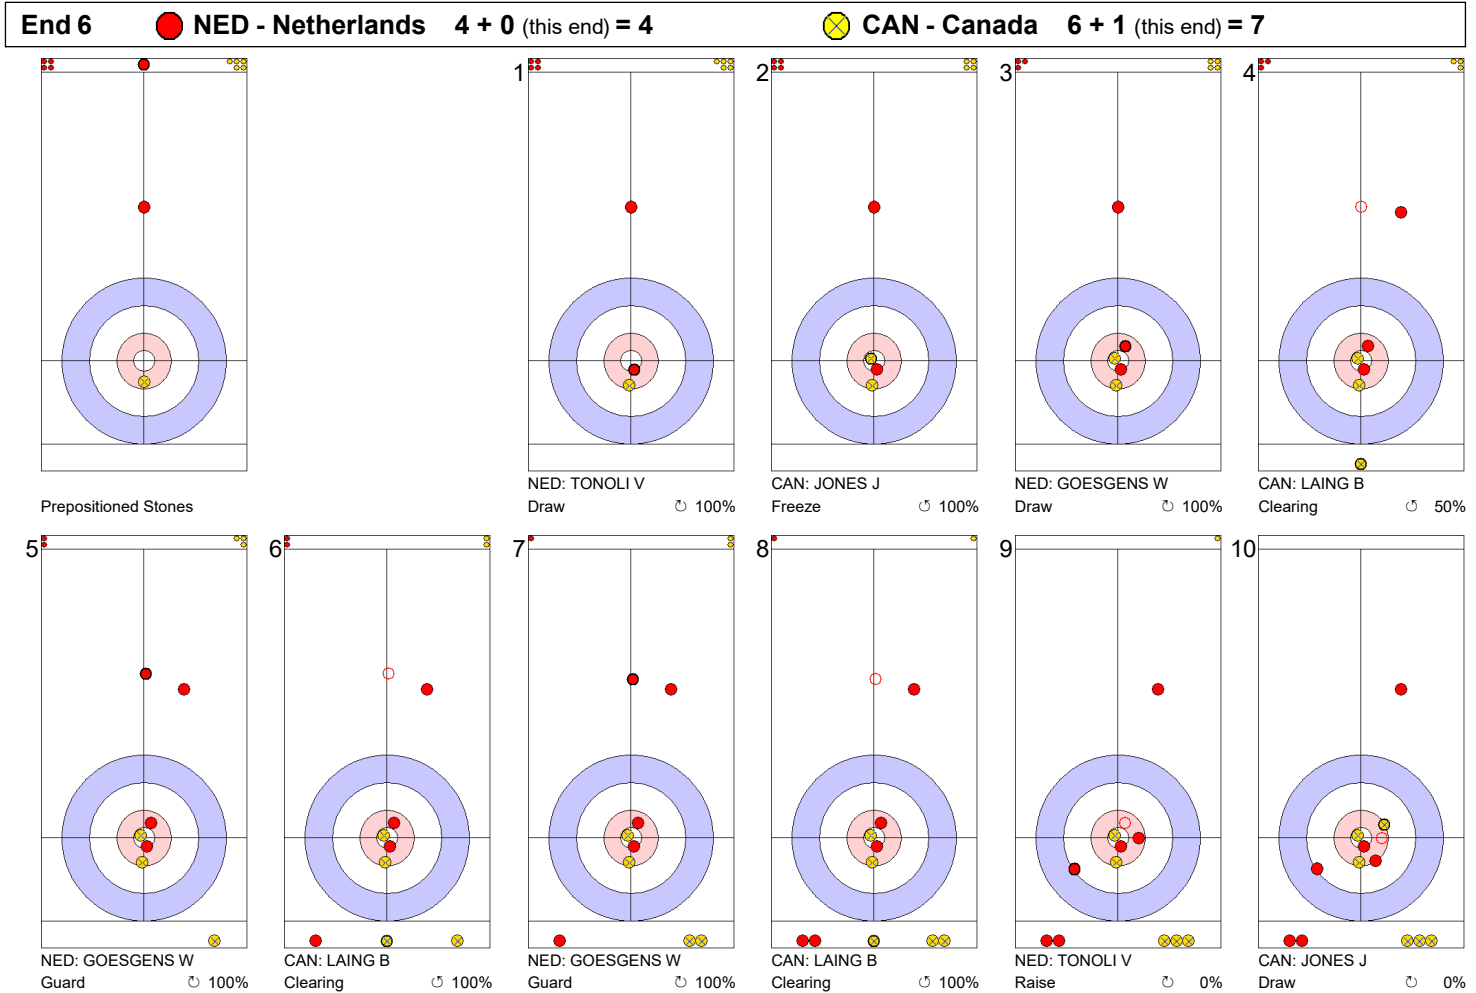

NED: GOESGENS W  
Draw      ⤵ 100%

CAN: LAING B  
Raise      ⤵ 0%

NED: GOESGENS W  
Freeze      ⤵ 100%

CAN: LAING B  
Promotion Take-out      ⤵ 100%

NED: GOESGENS W  
Freeze      ⤵ 100%

CAN: LAING B  
Draw      ⤵ 100%

NED: TONOLI V  
Through      -

CAN: JONES J  
Draw      ⤵ 100%

	NED	CAN
Total Score	1	6
Time left	10:49	11:33

**Legend:**  
 ⤵ Clockwise      ⤴ Counter-clockwise      - Not considered

**Game - Shot by Shot**

	NED	CAN
Total Score	4	7
Time left	07:17	06:50

Legend:		
↻	Clockwise	
↺	Counter-clockwise	
-	Not considered	

**Game - Shot by Shot**

**End 7**   **NED - Netherlands**   **4 + 1 (this end) = 5**   **CAN - Canada**   **7 + 0 (this end) = 7**