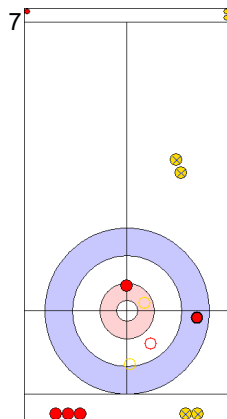

	KOR	DEN
Total Score	4	6
Time left	06:54	10:11

**Legend:**  
 ↻ Clockwise                      ↺ Counter-clockwise                      - Not considered

**Game - Shot by Shot**

**End 6**     **KOR - Korea**    **4 + 0 (this end) = 4**     **DEN - Denmark**    **6 + 2 (this end) = 8**

Prepositioned Stones

KOR: KIM J  
Draw    ⌚ 100%

DEN: LANDER J  
Draw    ⌚ 100%

KOR: JEONG B  
Draw    ⌚ 100%

DEN: HOLTERMANN H  
Promotion Take-out    ⌚ 25%

KOR: JEONG B  
Guard    ⌚ 100%

DEN: HOLTERMANN H  
Promotion Take-out    ⌚ 100%

KOR: JEONG B  
Double Take-out    ⌚ 100%

DEN: HOLTERMANN H  
Hit and Roll    ⌚ 100%

KOR: KIM J  
Draw    ⌚ 0%

DEN: LANDER J  
Draw    ⌚ 100%

	KOR	DEN
Total Score	4	8
Time left	05:10	08:05

**Legend:**  
 Clockwise       Counter-clockwise      - Not considered

**Game - Shot by Shot**

**End 7**    ● **KOR - Korea**    4 + 2 (this end) = 6                      ● **DEN - Denmark**    8 + 0 (this end) = 8

	KOR	DEN
Total Score	6	8
Time left	03:06	05:54

**Legend:**  
 ↻ Clockwise                                      ↺ Counter-clockwise                                      - Not considered