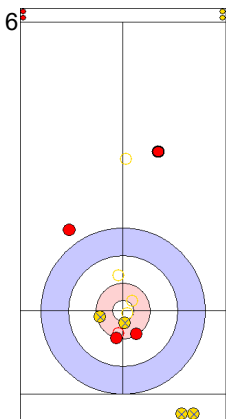

**Game - Shot by Shot**

**End 1**    ● **KOR - Korea**    0 + 0 (this end) = 0                      ⊗ **DEN - Denmark**    0 + 4 (this end) = 4

	KOR	DEN
Total Score	0	4
Time left	19:34	19:21

**Legend:**  
 ↻ Clockwise                                      ↺ Counter-clockwise                                      - Not considered

**Game - Shot by Shot**

**End 2**   **KOR - Korea**   0 + 1 (this end) = 1      **DEN - Denmark**   4 + 0 (this end) = 4

Prepositioned Stones

DEN: LANDER J  
Draw      ↻ 75%

KOR: KIM J  
Draw      ↻ 50%

DEN: HOLTERMANN H  
Draw      ↻ 100%

KOR: JEONG B  
Draw      ↻ 0%

DEN: HOLTERMANN H  
Draw      ↻ 100%

KOR: JEONG B  
Promotion Take-out      ↻ 100%

DEN: HOLTERMANN H  
Draw      ↻ 100%

KOR: JEONG B  
Take-out      ↻ 100%

DEN: LANDER J  
Draw      ↻ 100%

KOR: KIM J  
Draw      ↻ 50%

	KOR	DEN
Total Score	1	4
Time left	16:49	17:13

**Legend:**  
 ↻ Clockwise      ↻ Counter-clockwise      - Not considered

**Game - Shot by Shot**

**End 3**   ● **KOR - Korea**   1 + 1 (this end) = 2      ● **DEN - Denmark**   4 + 0 (this end) = 4