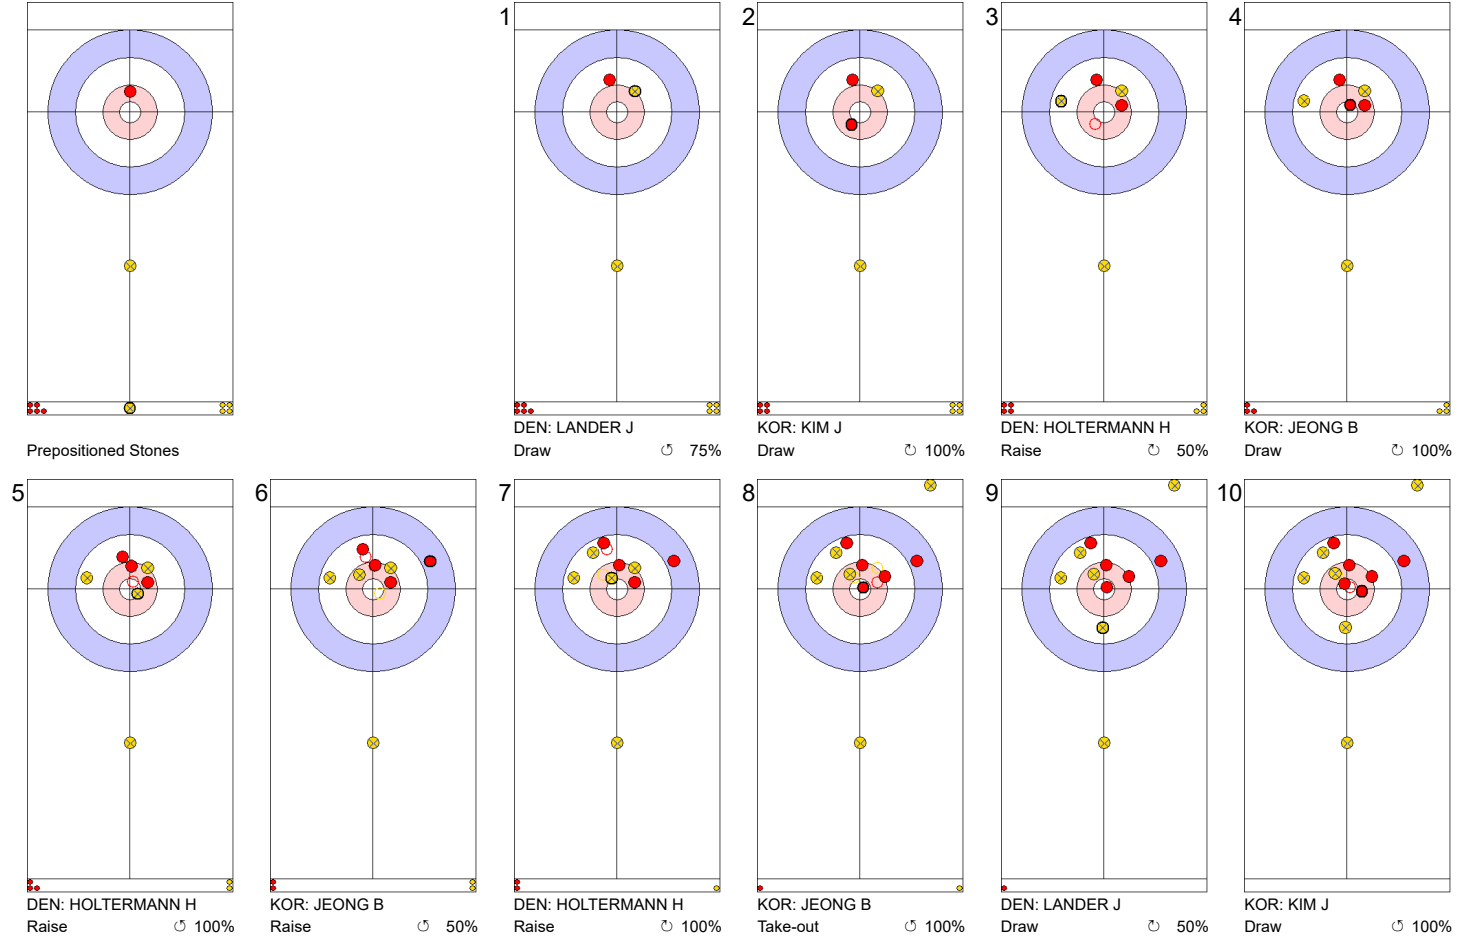

KOR: JEONG B  
Draw      ↻ 0%

DEN: HOLTERMANN H  
Draw      ↻ 100%

KOR: JEONG B  
Promotion Take-out      ↻ 100%

DEN: HOLTERMANN H  
Draw      ↻ 100%

KOR: JEONG B  
Take-out      ↻ 100%

DEN: LANDER J  
Draw      ↻ 100%

KOR: KIM J  
Draw      ↻ 50%

	KOR	DEN
Total Score	1	4
Time left	16:49	17:13

**Legend:**  
 ↻ Clockwise      ↻ Counter-clockwise      - Not considered

**Game - Shot by Shot**

**End 3**   ● **KOR - Korea**   1 + 1 (this end) = 2      ● **DEN - Denmark**   4 + 0 (this end) = 4

	KOR	DEN
Total Score	2	4
Time left	13:16	14:23

**Legend:**  
 ↻ Clockwise      ↺ Counter-clockwise      - Not considered

**Game - Shot by Shot**

**End 5**    ● **KOR - Korea**    2 + 2 (this end) = 4                      ● **DEN - Denmark**    6 + 0 (this end) = 6

	KOR	DEN
Total Score	4	6
Time left	06:54	10:11

**Legend:**  
 ↻ Clockwise                      ↺ Counter-clockwise                      - Not considered

**Game - Shot by Shot**

**End 6**     **KOR - Korea**    **4 + 0 (this end) = 4**     **DEN - Denmark**    **6 + 2 (this end) = 8**