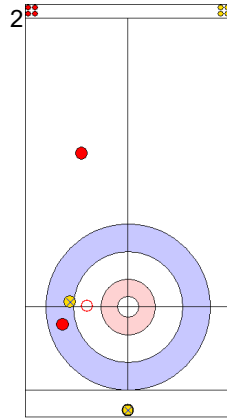

**Game - Shot by Shot**

**End 7**    ● **KOR - Korea**    4 + 2 (this end) = 6                      ● **DEN - Denmark**    8 + 0 (this end) = 8

	KOR	DEN
Total Score	6	8
Time left	03:06	05:54

**Legend:**  
 ↻ Clockwise                                      ↺ Counter-clockwise                                      - Not considered

**Game - Shot by Shot**

**End 8**   **KOR - Korea**   **6 + 0 (this end) = 6**   **DEN - Denmark**   **8 + 1 (this end) = 9**

Power Play  
Prepositioned Stones

KOR: KIM J  
Draw   ⤵ 75%

DEN: LANDER J  
Wick / Soft Peeling   ⤵ 50%

KOR: JEONG B  
Draw   ⤵ 0%

DEN: HOLTERMANN H  
Clearing   ⤵ 100%

KOR: JEONG B  
Guard   ⤵ 100%

DEN: HOLTERMANN H  
Draw  
Time-out   ⤵ 0%

KOR: JEONG B  
Draw   ⤵ 100%

DEN: HOLTERMANN H  
Raise   ⤵ 50%

KOR: KIM J  
Draw  
Time-out   ⤵ 75%

DEN: LANDER J  
Draw   ⤵ 100%

	KOR	DEN
Total Score	6	9
Time left	01:09	02:28

**Legend:**  
 ⤵ Clockwise   ⤴ Counter-clockwise   - Not considered