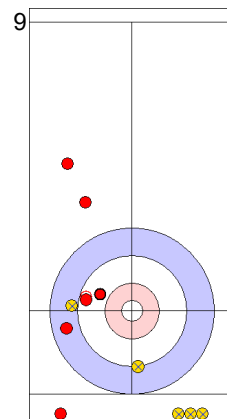

**Game - Shot by Shot**

**End 8**   **KOR - Korea**   **6 + 0 (this end) = 6**   **DEN - Denmark**   **8 + 1 (this end) = 9**

Power Play  
Prepositioned Stones

KOR: KIM J  
Draw   ⤵ 75%

DEN: LANDER J  
Wick / Soft Peeling   ⤵ 50%

KOR: JEONG B  
Draw   ⤵ 0%

DEN: HOLTERMANN H  
Clearing   ⤵ 100%

KOR: JEONG B  
Guard   ⤵ 100%

DEN: HOLTERMANN H  
Draw  
Time-out   ⤵ 0%

KOR: JEONG B  
Draw   ⤵ 100%

DEN: HOLTERMANN H  
Raise   ⤵ 50%

KOR: KIM J  
Draw  
Time-out   ⤵ 75%

DEN: LANDER J  
Draw   ⤵ 100%

	KOR	DEN
Total Score	6	9
Time left	01:09	02:28

**Legend:**  
 ⤵ Clockwise   ⤴ Counter-clockwise   - Not considered