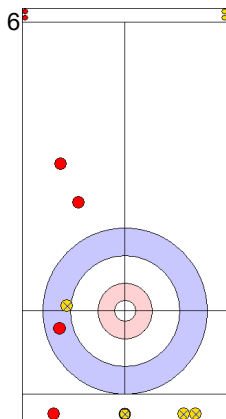

**Game - Shot by Shot**

**End 7**    ● **KOR - Korea**    4 + 2 (this end) = 6                      ● **DEN - Denmark**    8 + 0 (this end) = 8

	KOR	DEN
Total Score	6	8
Time left	03:06	05:54

**Legend:**  
 ↻ Clockwise                                      ↺ Counter-clockwise                                      - Not considered

**Game - Shot by Shot**

**End 8**   **KOR - Korea**   **6 + 0 (this end) = 6**   **DEN - Denmark**   **8 + 1 (this end) = 9**

Power Play  
Prepositioned Stones

KOR: KIM J  
Draw   ⤵ 75%

DEN: LANDER J  
Wick / Soft Peeling   ⤵ 50%

KOR: JEONG B  
Draw   ⤵ 0%

DEN: HOLTERMANN H  
Clearing   ⤵ 100%

KOR: JEONG B  
Guard   ⤵ 100%

DEN: HOLTERMANN H  
Draw  
Time-out   ⤵ 0%

KOR: JEONG B  
Draw   ⤵ 100%

DEN: HOLTERMANN H  
Raise   ⤵ 50%

KOR: KIM J  
Draw  
Time-out   ⤵ 75%

DEN: LANDER J  
Draw   ⤵ 100%

	KOR	DEN
Total Score	6	9
Time left	01:09	02:28

**Legend:**  
 ⤵ Clockwise   ⤴ Counter-clockwise   - Not considered