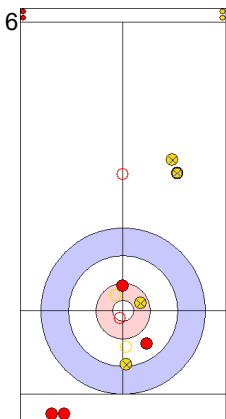

	KOR	DEN
Total Score	4	6
Time left	06:54	10:11

**Legend:**  
 ↻ Clockwise                      ↺ Counter-clockwise                      - Not considered

**Game - Shot by Shot**

**End 6**     **KOR - Korea**    **4 + 0 (this end) = 4**     **DEN - Denmark**    **6 + 2 (this end) = 8**

Prepositioned Stones

KOR: KIM J  
Draw    ⌚ 100%

DEN: LANDER J  
Draw    ⌚ 100%

KOR: JEONG B  
Draw    ⌚ 100%

DEN: HOLTERMANN H  
Promotion Take-out    ⌚ 25%

KOR: JEONG B  
Guard    ⌚ 100%

DEN: HOLTERMANN H  
Promotion Take-out    ⌚ 100%

KOR: JEONG B  
Double Take-out    ⌚ 100%

DEN: HOLTERMANN H  
Hit and Roll    ⌚ 100%

KOR: KIM J  
Draw    ⌚ 0%

DEN: LANDER J  
Draw    ⌚ 100%

	KOR	DEN
Total Score	4	8
Time left	05:10	08:05

**Legend:**  
 Clockwise       Counter-clockwise      - Not considered

**Game - Shot by Shot**

**End 7**    ● **KOR - Korea**    4 + 2 (this end) = 6                      ● **DEN - Denmark**    8 + 0 (this end) = 8

	KOR	DEN
Total Score	6	8
Time left	03:06	05:54

**Legend:**  
 ↻ Clockwise                                      ↺ Counter-clockwise                                      - Not considered