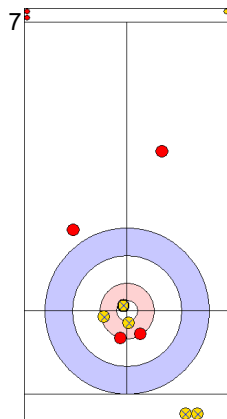

**Game - Shot by Shot**

**End 1**    ● **KOR - Korea**    0 + 0 (this end) = 0                      ⊗ **DEN - Denmark**    0 + 4 (this end) = 4

	KOR	DEN
Total Score	0	4
Time left	19:34	19:21

**Legend:**  
 ↻ Clockwise                                      ↺ Counter-clockwise                                      - Not considered

**Game - Shot by Shot**

**End 2**   **KOR - Korea**   0 + 1 (this end) = 1      **DEN - Denmark**   4 + 0 (this end) = 4

Prepositioned Stones

DEN: LANDER J  
Draw      ↻ 75%

KOR: KIM J  
Draw      ↻ 50%

DEN: HOLTERMANN H  
Draw      ↻ 100%

KOR: JEONG B  
Draw      ↻ 0%

DEN: HOLTERMANN H  
Draw      ↻ 100%

KOR: JEONG B  
Promotion Take-out      ↻ 100%

DEN: HOLTERMANN H  
Draw      ↻ 100%

KOR: JEONG B  
Take-out      ↻ 100%

DEN: LANDER J  
Draw      ↻ 100%

KOR: KIM J  
Draw      ↻ 50%

	KOR	DEN
Total Score	1	4
Time left	16:49	17:13

**Legend:**  
 ↻ Clockwise      ↻ Counter-clockwise      - Not considered

**Game - Shot by Shot**

**End 3**   ● **KOR - Korea**   1 + 1 (this end) = 2      ● **DEN - Denmark**   4 + 0 (this end) = 4