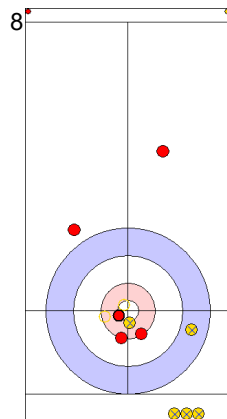

**Game - Shot by Shot**

**End 2**   **KOR - Korea**   0 + 1 (this end) = 1      **DEN - Denmark**   4 + 0 (this end) = 4

Prepositioned Stones

DEN: LANDER J  
Draw      ↻ 75%

KOR: KIM J  
Draw      ↻ 50%

DEN: HOLTERMANN H  
Draw      ↻ 100%

KOR: JEONG B  
Draw      ↻ 0%

DEN: HOLTERMANN H  
Draw      ↻ 100%

KOR: JEONG B  
Promotion Take-out      ↻ 100%

DEN: HOLTERMANN H  
Draw      ↻ 100%

KOR: JEONG B  
Take-out      ↻ 100%

DEN: LANDER J  
Draw      ↻ 100%

KOR: KIM J  
Draw      ↻ 50%

	KOR	DEN
Total Score	1	4
Time left	16:49	17:13

**Legend:**  
 ↻ Clockwise      ↻ Counter-clockwise      - Not considered

**Game - Shot by Shot**

**End 3**   ● **KOR - Korea**   1 + 1 (this end) = 2      ● **DEN - Denmark**   4 + 0 (this end) = 4

	KOR	DEN
Total Score	2	4
Time left	13:16	14:23

**Legend:**  
 ↻ Clockwise      ↺ Counter-clockwise      - Not considered

**Game - Shot by Shot**

**End 5**    ● **KOR - Korea**    2 + 2 (this end) = 4                      ● **DEN - Denmark**    6 + 0 (this end) = 6