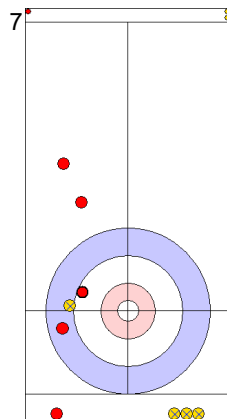

**Game - Shot by Shot**

**End 8**   **KOR - Korea**   **6 + 0 (this end) = 6**   **DEN - Denmark**   **8 + 1 (this end) = 9**

Power Play  
Prepositioned Stones

KOR: KIM J  
Draw   ⤵ 75%

DEN: LANDER J  
Wick / Soft Peeling   ⤵ 50%

KOR: JEONG B  
Draw   ⤵ 0%

DEN: HOLTERMANN H  
Clearing   ⤵ 100%

KOR: JEONG B  
Guard   ⤵ 100%

DEN: HOLTERMANN H  
Draw  
Time-out   ⤵ 0%

KOR: JEONG B  
Draw   ⤵ 100%

DEN: HOLTERMANN H  
Raise   ⤵ 50%

KOR: KIM J  
Draw  
Time-out   ⤵ 75%

DEN: LANDER J  
Draw   ⤵ 100%

	KOR	DEN
Total Score	6	9
Time left	01:09	02:28

**Legend:**  
 ⤵ Clockwise   ⤴ Counter-clockwise   - Not considered