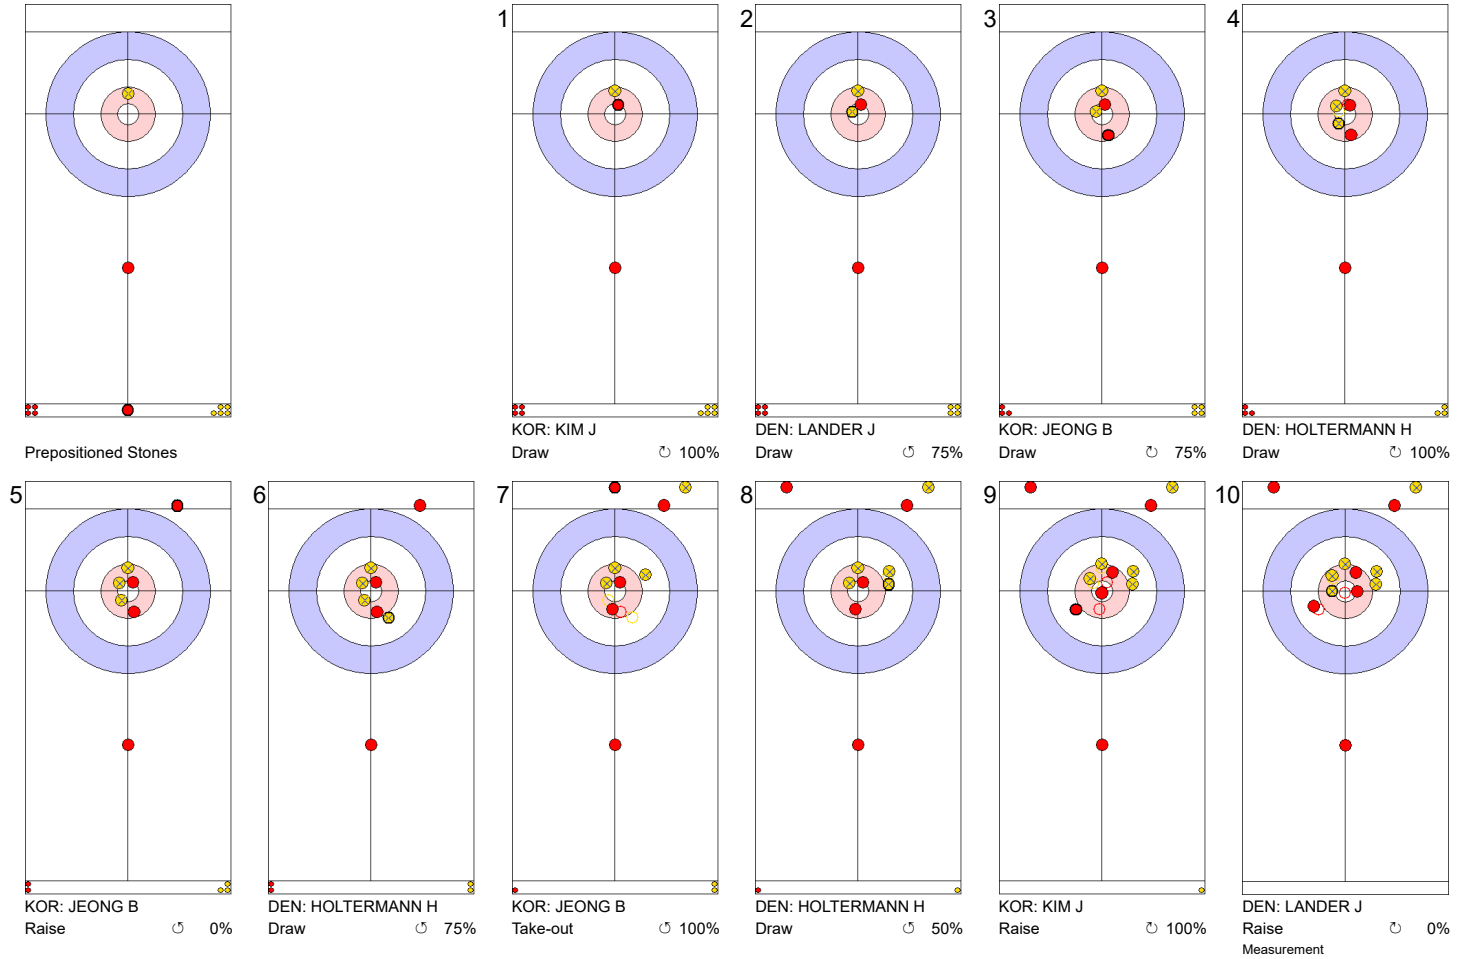

**Game - Shot by Shot**

**End 1**    ● **KOR - Korea**    0 + 0 (this end) = 0                      ⊗ **DEN - Denmark**    0 + 4 (this end) = 4

	KOR	DEN
Total Score	0	4
Time left	19:34	19:21

**Legend:**  
 ↻ Clockwise                                      ↺ Counter-clockwise                                      - Not considered

KOR: JEONG B  
Draw      ↻ 0%

DEN: HOLTERMANN H  
Draw      ↻ 100%

KOR: JEONG B  
Promotion Take-out      ↻ 100%

DEN: HOLTERMANN H  
Draw      ↻ 100%

KOR: JEONG B  
Take-out      ↻ 100%

DEN: LANDER J  
Draw      ↻ 100%

KOR: KIM J  
Draw      ↻ 50%

	KOR	DEN
Total Score	1	4
Time left	16:49	17:13

**Legend:**  
 ↻ Clockwise      ↻ Counter-clockwise      - Not considered

**Game - Shot by Shot**

**End 3**   ● **KOR - Korea**   1 + 1 (this end) = 2      ● **DEN - Denmark**   4 + 0 (this end) = 4

	KOR	DEN
Total Score	2	4
Time left	13:16	14:23

**Legend:**  
 ↻ Clockwise      ↺ Counter-clockwise      - Not considered

**Game - Shot by Shot**

**End 5**    ● **KOR - Korea**    2 + 2 (this end) = 4                      ● **DEN - Denmark**    6 + 0 (this end) = 6