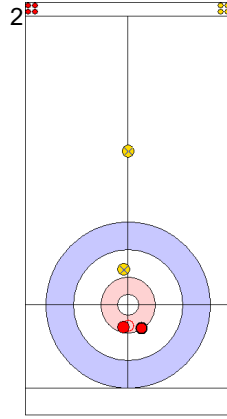

**Game - Shot by Shot**

**End 1**    ● **KOR - Korea**    0 + 0 (this end) = 0                      ⊗ **DEN - Denmark**    0 + 4 (this end) = 4

	KOR	DEN
Total Score	0	4
Time left	19:34	19:21

**Legend:**  
 ↻ Clockwise                                      ↺ Counter-clockwise                                      - Not considered

**Game - Shot by Shot**

**End 2**   **KOR - Korea**   0 + 1 (this end) = 1      **DEN - Denmark**   4 + 0 (this end) = 4

Prepositioned Stones

DEN: LANDER J  
Draw      ↻ 75%

KOR: KIM J  
Draw      ↻ 50%

DEN: HOLTERMANN H  
Draw      ↻ 100%

KOR: JEONG B  
Draw      ↻ 0%

DEN: HOLTERMANN H  
Draw      ↻ 100%

KOR: JEONG B  
Promotion Take-out      ↻ 100%

DEN: HOLTERMANN H  
Draw      ↻ 100%

KOR: JEONG B  
Take-out      ↻ 100%

DEN: LANDER J  
Draw      ↻ 100%

KOR: KIM J  
Draw      ↻ 50%

	KOR	DEN
Total Score	1	4
Time left	16:49	17:13

**Legend:**  
 ↻ Clockwise      ↻ Counter-clockwise      - Not considered

**Game - Shot by Shot**

**End 3**   ● **KOR - Korea**   1 + 1 (this end) = 2      ● **DEN - Denmark**   4 + 0 (this end) = 4