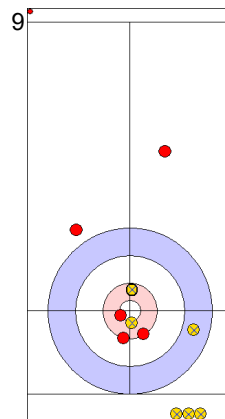

**Game - Shot by Shot**

**End 2**   **KOR - Korea**   0 + 1 (this end) = 1      **DEN - Denmark**   4 + 0 (this end) = 4

Prepositioned Stones

DEN: LANDER J  
Draw      ↻ 75%

KOR: KIM J  
Draw      ↻ 50%

DEN: HOLTERMANN H  
Draw      ↻ 100%

KOR: JEONG B  
Draw      ↻ 0%

DEN: HOLTERMANN H  
Draw      ↻ 100%

KOR: JEONG B  
Promotion Take-out      ↻ 100%

DEN: HOLTERMANN H  
Draw      ↻ 100%

KOR: JEONG B  
Take-out      ↻ 100%

DEN: LANDER J  
Draw      ↻ 100%

KOR: KIM J  
Draw      ↻ 50%

	KOR	DEN
Total Score	1	4
Time left	16:49	17:13

**Legend:**  
 ↻ Clockwise      ↻ Counter-clockwise      - Not considered

**Game - Shot by Shot**

**End 3**   ● **KOR - Korea**   1 + 1 (this end) = 2      ● **DEN - Denmark**   4 + 0 (this end) = 4

	KOR	DEN
Total Score	2	4
Time left	13:16	14:23

**Legend:**  
 ↻ Clockwise      ↺ Counter-clockwise      - Not considered

**Game - Shot by Shot**

**End 5**    ● **KOR - Korea**    2 + 2 (this end) = 4                      ● **DEN - Denmark**    6 + 0 (this end) = 6