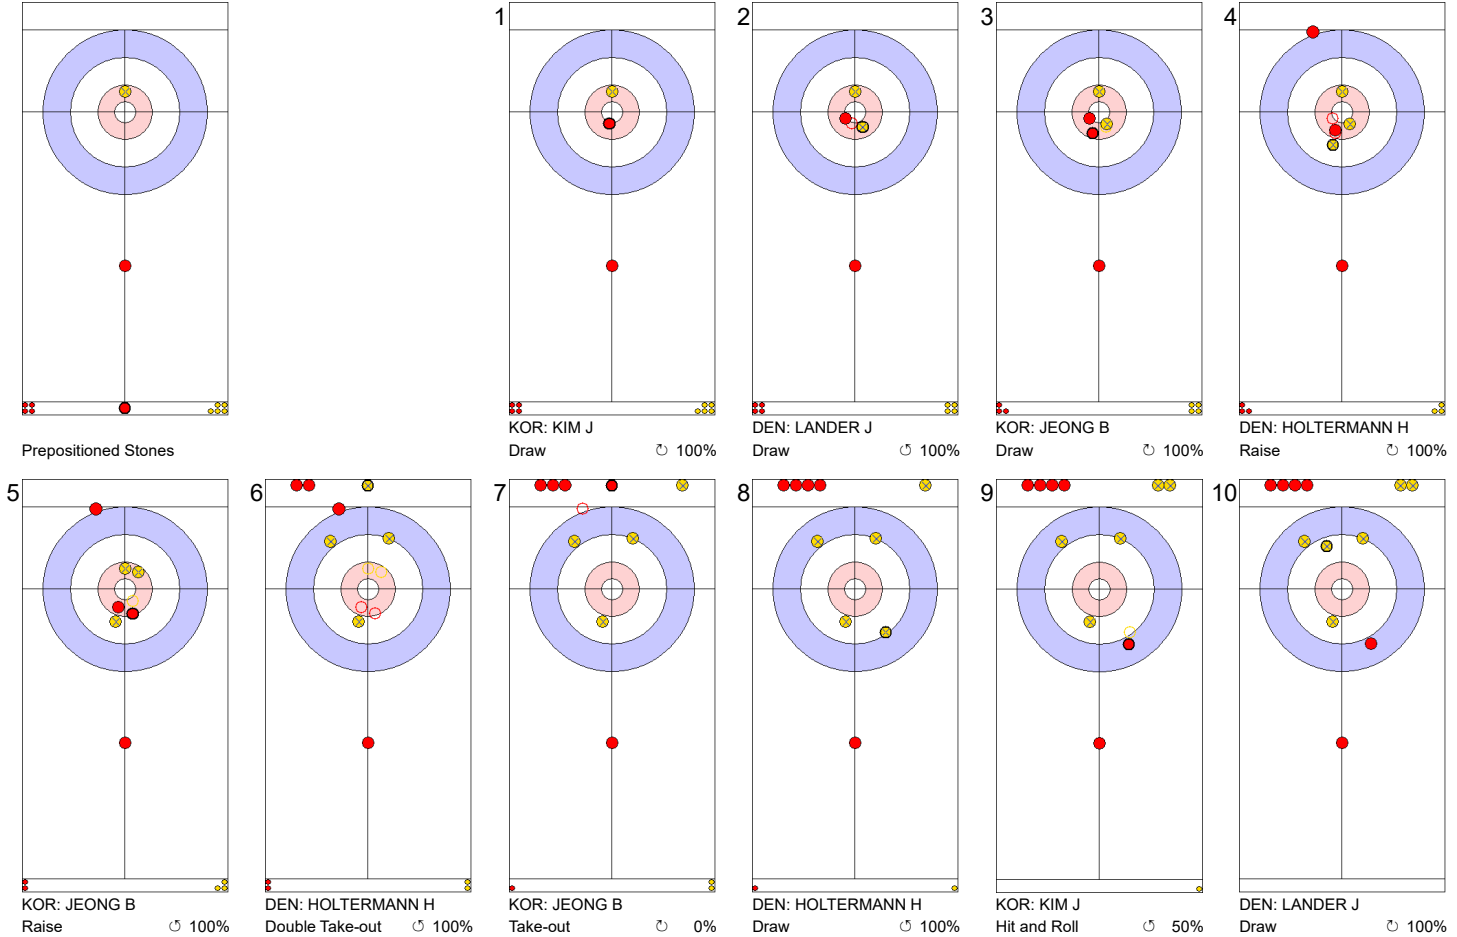

**Game - Shot by Shot**

**End 1**    ● **KOR - Korea**    0 + 0 (this end) = 0                      ⊗ **DEN - Denmark**    0 + 4 (this end) = 4

	KOR	DEN
Total Score	0	4
Time left	19:34	19:21

**Legend:**  
 ↻ Clockwise                                      ↺ Counter-clockwise                                      - Not considered

**Game - Shot by Shot**

**End 2**   **KOR - Korea**   0 + 1 (this end) = 1      **DEN - Denmark**   4 + 0 (this end) = 4

Prepositioned Stones

DEN: LANDER J  
Draw      ↻ 75%

KOR: KIM J  
Draw      ↻ 50%

DEN: HOLTERMANN H  
Draw      ↻ 100%

KOR: KIM J  
Draw      ↻ 50%

	KOR	DEN
Total Score	1	4
Time left	16:49	17:13

**Legend:**  
 ↻ Clockwise      ↻ Counter-clockwise      - Not considered

**Game - Shot by Shot**

**End 3**   ● **KOR - Korea**   1 + 1 (this end) = 2      ● **DEN - Denmark**   4 + 0 (this end) = 4