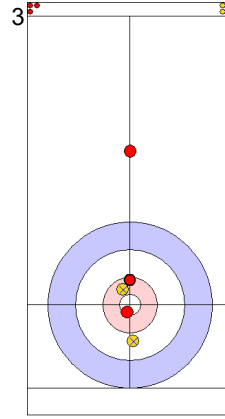

KOR: JEONG B
Draw   ⌚ 100%