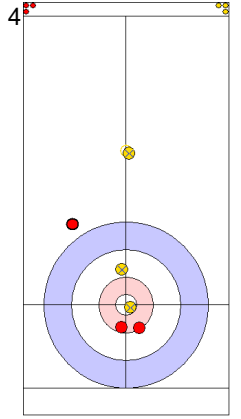

**Game - Shot by Shot**

**End 1**    ● **KOR - Korea**    0 + 0 (this end) = 0                      ⊗ **DEN - Denmark**    0 + 4 (this end) = 4

	KOR	DEN
Total Score	0	4
Time left	19:34	19:21

**Legend:**  
 ↻ Clockwise                                      ↺ Counter-clockwise                                      - Not considered

**Game - Shot by Shot**

**End 2**   **KOR - Korea**   0 + 1 (this end) = 1      **DEN - Denmark**   4 + 0 (this end) = 4

Prepositioned Stones

DEN: LANDER J  
Draw      ↻ 75%

KOR: KIM J  
Draw      ↻ 50%

DEN: HOLTERMANN H  
Draw      ↻ 100%

KOR: JEONG B  
Draw      ↻ 0%

DEN: HOLTERMANN H  
Draw      ↻ 100%

KOR: JEONG B  
Promotion Take-out      ↻ 100%

DEN: HOLTERMANN H  
Draw      ↻ 100%

KOR: JEONG B  
Take-out      ↻ 100%

DEN: LANDER J  
Draw      ↻ 100%

KOR: KIM J  
Draw      ↻ 50%

	KOR	DEN
Total Score	1	4
Time left	16:49	17:13

**Legend:**  
 ↻ Clockwise      ↻ Counter-clockwise      - Not considered

**Game - Shot by Shot**

**End 3**   ● **KOR - Korea**   1 + 1 (this end) = 2      ● **DEN - Denmark**   4 + 0 (this end) = 4