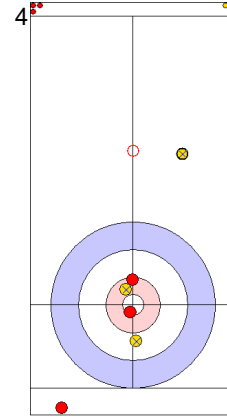

	KOR	DEN
Total Score	4	6
Time left	06:54	10:11

**Legend:**  
 ↻ Clockwise                      ↺ Counter-clockwise                      - Not considered

**Game - Shot by Shot**

**End 6**     **KOR - Korea**    **4 + 0 (this end) = 4**     **DEN - Denmark**    **6 + 2 (this end) = 8**

Prepositioned Stones

KOR: KIM J  
Draw    ⌚ 100%

DEN: LANDER J  
Draw    ⌚ 100%

KOR: JEONG B  
Draw    ⌚ 100%

DEN: HOLTERMANN H  
Promotion Take-out    ⌚ 25%

KOR: JEONG B  
Guard    ⌚ 100%

DEN: HOLTERMANN H  
Promotion Take-out    ⌚ 100%

KOR: JEONG B  
Double Take-out    ⌚ 100%

DEN: HOLTERMANN H  
Hit and Roll    ⌚ 100%

KOR: KIM J  
Draw    ⌚ 0%

DEN: LANDER J  
Draw    ⌚ 100%

	KOR	DEN
Total Score	4	8
Time left	05:10	08:05

**Legend:**  
 Clockwise       Counter-clockwise      - Not considered

**Game - Shot by Shot**

**End 7**    ● **KOR - Korea**    4 + 2 (this end) = 6                      ● **DEN - Denmark**    8 + 0 (this end) = 8

	KOR	DEN
Total Score	6	8
Time left	03:06	05:54

**Legend:**  
 ↻ Clockwise                                      ↺ Counter-clockwise                                      - Not considered