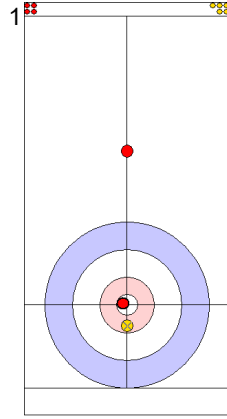

KOR: KIM J  
Draw      ↻ 50%

	KOR	DEN
Total Score	1	4
Time left	16:49	17:13

**Legend:**  
 ↻ Clockwise      ↻ Counter-clockwise      - Not considered

**Game - Shot by Shot**

**End 3**   ● **KOR - Korea**   1 + 1 (this end) = 2      ● **DEN - Denmark**   4 + 0 (this end) = 4

	KOR	DEN
Total Score	2	4
Time left	13:16	14:23

**Legend:**  
 ↻ Clockwise      ↺ Counter-clockwise      - Not considered

**Game - Shot by Shot**

**End 5**    ● **KOR - Korea**    2 + 2 (this end) = 4                      ● **DEN - Denmark**    6 + 0 (this end) = 6

	KOR	DEN
Total Score	4	6
Time left	06:54	10:11

**Legend:**  
 ↻ Clockwise                      ↺ Counter-clockwise                      - Not considered

**Game - Shot by Shot**

**End 6**     **KOR - Korea**    **4 + 0 (this end) = 4**     **DEN - Denmark**    **6 + 2 (this end) = 8**

Prepositioned Stones

KOR: KIM J  
Draw    ⌚ 100%

DEN: LANDER J  
Draw    ⌚ 100%

KOR: JEONG B  
Draw    ⌚ 100%

DEN: HOLTERMANN H  
Promotion Take-out    ⌚ 25%

KOR: JEONG B  
Guard    ⌚ 100%

DEN: HOLTERMANN H  
Promotion Take-out    ⌚ 100%