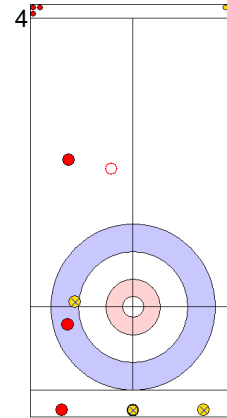

**Game - Shot by Shot**

**End 7**    ● **KOR - Korea**    4 + 2 (this end) = 6                      ● **DEN - Denmark**    8 + 0 (this end) = 8

	KOR	DEN
Total Score	6	8
Time left	03:06	05:54

**Legend:**  
 ↻ Clockwise                                      ↺ Counter-clockwise                                      - Not considered

**Game - Shot by Shot**

**End 8**   **KOR - Korea**   **6 + 0 (this end) = 6**   **DEN - Denmark**   **8 + 1 (this end) = 9**

Power Play  
Prepositioned Stones

KOR: KIM J  
Draw   ⤵ 75%

DEN: LANDER J  
Wick / Soft Peeling   ⤵ 50%

KOR: JEONG B  
Draw   ⤵ 0%

DEN: HOLTERMANN H  
Clearing   ⤵ 100%

KOR: JEONG B  
Guard   ⤵ 100%

DEN: HOLTERMANN H  
Draw  
Time-out   ⤵ 0%

KOR: JEONG B  
Draw   ⤵ 100%

DEN: HOLTERMANN H  
Raise   ⤵ 50%

KOR: KIM J  
Draw  
Time-out   ⤵ 75%

DEN: LANDER J  
Draw   ⤵ 100%

	KOR	DEN
Total Score	6	9
Time left	01:09	02:28

**Legend:**  
 ⤵ Clockwise   ⤴ Counter-clockwise   - Not considered