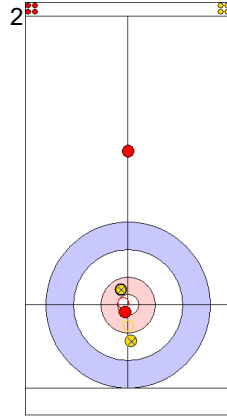

KOR: KIM J  
Draw      ↻ 50%

	KOR	DEN
Total Score	1	4
Time left	16:49	17:13

**Legend:**  
 ↻ Clockwise      ↻ Counter-clockwise      - Not considered

**Game - Shot by Shot**

**End 3**   ● **KOR - Korea**   1 + 1 (this end) = 2      ● **DEN - Denmark**   4 + 0 (this end) = 4

	KOR	DEN
Total Score	2	4
Time left	13:16	14:23

**Legend:**  
 ↻ Clockwise      ↺ Counter-clockwise      - Not considered

**Game - Shot by Shot**

**End 5**    ● **KOR - Korea**    2 + 2 (this end) = 4                      ● **DEN - Denmark**    6 + 0 (this end) = 6

	KOR	DEN
Total Score	4	6
Time left	06:54	10:11

**Legend:**  
 ↻ Clockwise                      ↺ Counter-clockwise                      - Not considered

**Game - Shot by Shot**

**End 6**     **KOR - Korea**    **4 + 0 (this end) = 4**     **DEN - Denmark**    **6 + 2 (this end) = 8**

Prepositioned Stones

KOR: KIM J  
Draw    ⌚ 100%

DEN: LANDER J  
Draw    ⌚ 100%

KOR: JEONG B  
Draw    ⌚ 100%

DEN: HOLTERMANN H  
Promotion Take-out    ⌚ 25%

KOR: JEONG B  
Guard    ⌚ 100%

DEN: HOLTERMANN H  
Promotion Take-out    ⌚ 100%