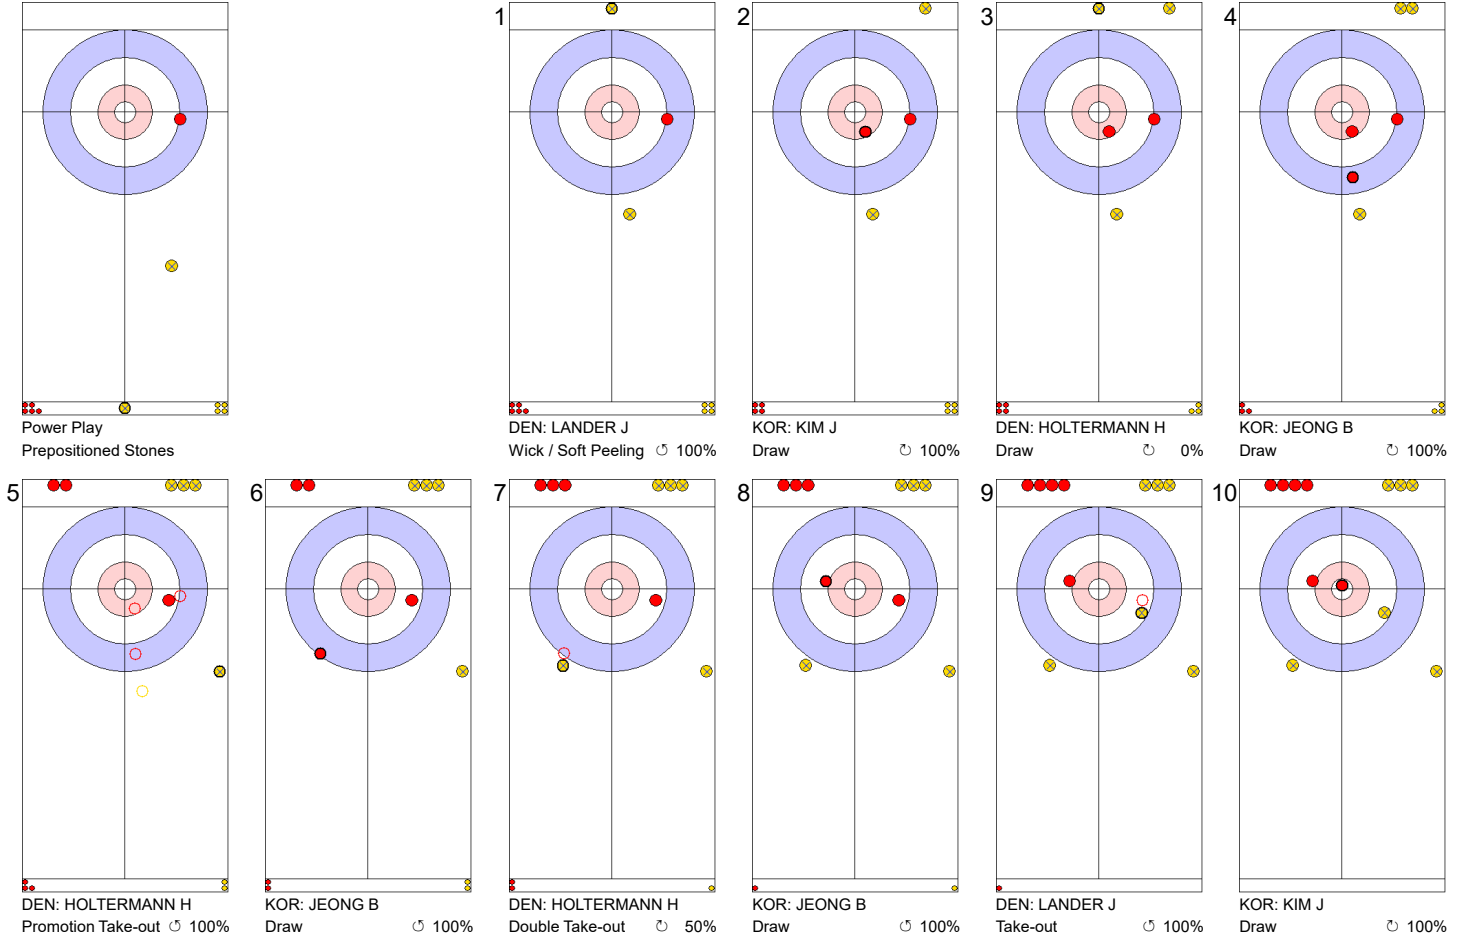

	KOR	DEN
Total Score	4	6
Time left	06:54	10:11

**Legend:**  
 ↻ Clockwise                      ↺ Counter-clockwise                      - Not considered

**Game - Shot by Shot**

**End 6**     **KOR - Korea**    **4 + 0 (this end) = 4**     **DEN - Denmark**    **6 + 2 (this end) = 8**

KOR: JEONG B  
Double Take-out    ⌚ 100%

DEN: HOLTERMANN H  
Hit and Roll    ⌚ 100%

KOR: KIM J  
Draw    ⌚ 0%

DEN: LANDER J  
Draw    ⌚ 100%

	KOR	DEN
Total Score	4	8
Time left	05:10	08:05

**Legend:**  
 Clockwise       Counter-clockwise      - Not considered

**Game - Shot by Shot**

**End 7**    ● **KOR - Korea**    4 + 2 (this end) = 6                      ● **DEN - Denmark**    8 + 0 (this end) = 8

	KOR	DEN
Total Score	6	8
Time left	03:06	05:54

**Legend:**  
 ↻ Clockwise                                      ↺ Counter-clockwise                                      - Not considered

**Game - Shot by Shot**

**End 8**   **KOR - Korea**   **6 + 0 (this end) = 6**   **DEN - Denmark**   **8 + 1 (this end) = 9**

Power Play  
Prepositioned Stones

KOR: KIM J  
Draw   ⤵ 75%

DEN: LANDER J  
Wick / Soft Peeling   ⤵ 50%