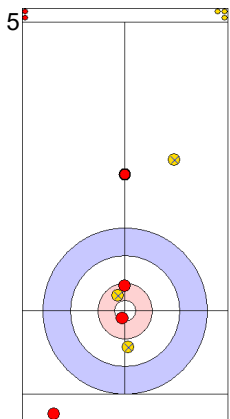

	KOR	DEN
Total Score	4	6
Time left	06:54	10:11

**Legend:**  
 ↻ Clockwise                      ↺ Counter-clockwise                      - Not considered

**Game - Shot by Shot**

**End 6**     **KOR - Korea**    **4 + 0 (this end) = 4**     **DEN - Denmark**    **6 + 2 (this end) = 8**

Prepositioned Stones

KOR: KIM J  
Draw    ⌚ 100%

DEN: LANDER J  
Draw    ⌚ 100%

KOR: JEONG B  
Draw    ⌚ 100%

DEN: HOLTERMANN H  
Promotion Take-out    ⌚ 25%

KOR: JEONG B  
Guard    ⌚ 100%

DEN: HOLTERMANN H  
Promotion Take-out    ⌚ 100%

KOR: JEONG B  
Double Take-out    ⌚ 100%

DEN: HOLTERMANN H  
Hit and Roll    ⌚ 100%

KOR: KIM J  
Draw    ⌚ 0%

DEN: LANDER J  
Draw    ⌚ 100%

	KOR	DEN
Total Score	4	8
Time left	05:10	08:05

**Legend:**  
 Clockwise       Counter-clockwise      - Not considered