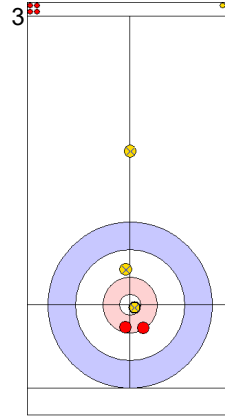

**Game - Shot by Shot**

**End 1**    ● **KOR - Korea**    0 + 0 (this end) = 0                      ⊗ **DEN - Denmark**    0 + 4 (this end) = 4

	KOR	DEN
Total Score	0	4
Time left	19:34	19:21

**Legend:**  
 ↻ Clockwise                                      ↺ Counter-clockwise                                      - Not considered

**Game - Shot by Shot**

**End 2**   **KOR - Korea**   0 + 1 (this end) = 1      **DEN - Denmark**   4 + 0 (this end) = 4

Prepositioned Stones

DEN: LANDER J  
Draw      ↻ 75%

KOR: KIM J  
Draw      ↻ 50%

DEN: HOLTERMANN H  
Draw      ↻ 100%

KOR: JEONG B  
Draw      ↻ 0%

DEN: HOLTERMANN H  
Draw      ↻ 100%

KOR: JEONG B  
Promotion Take-out      ↻ 100%

DEN: HOLTERMANN H  
Draw      ↻ 100%

KOR: JEONG B  
Take-out      ↻ 100%

DEN: LANDER J  
Draw      ↻ 100%

KOR: KIM J  
Draw      ↻ 50%

	KOR	DEN
Total Score	1	4
Time left	16:49	17:13

**Legend:**  
 ↻ Clockwise      ↻ Counter-clockwise      - Not considered

**Game - Shot by Shot**

**End 3**   ● **KOR - Korea**   1 + 1 (this end) = 2      ● **DEN - Denmark**   4 + 0 (this end) = 4