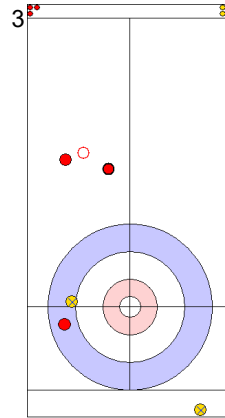

**Game - Shot by Shot**

**End 7**    ● **KOR - Korea**    4 + 2 (this end) = 6                      ● **DEN - Denmark**    8 + 0 (this end) = 8

	KOR	DEN
Total Score	6	8
Time left	03:06	05:54

**Legend:**  
 ↻ Clockwise                                      ↺ Counter-clockwise                                      - Not considered

**Game - Shot by Shot**

**End 8**   **KOR - Korea**   **6 + 0 (this end) = 6**   **DEN - Denmark**   **8 + 1 (this end) = 9**

Power Play  
Prepositioned Stones

KOR: KIM J  
Draw   ⤵ 75%

DEN: LANDER J  
Wick / Soft Peeling   ⤵ 50%

KOR: JEONG B  
Draw   ⤵ 0%

DEN: HOLTERMANN H  
Clearing   ⤵ 100%

KOR: JEONG B  
Guard   ⤵ 100%

DEN: HOLTERMANN H  
Draw  
Time-out   ⤵ 0%

KOR: JEONG B  
Draw   ⤵ 100%

DEN: HOLTERMANN H  
Raise   ⤵ 50%

KOR: KIM J  
Draw  
Time-out   ⤵ 75%

DEN: LANDER J  
Draw   ⤵ 100%

	KOR	DEN
Total Score	6	9
Time left	01:09	02:28

**Legend:**  
 ⤵ Clockwise   ⤴ Counter-clockwise   - Not considered