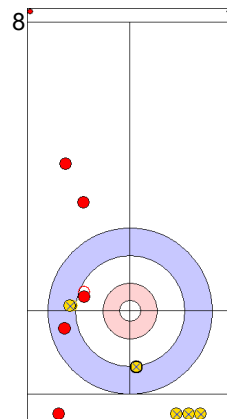

**Game - Shot by Shot**

**End 8**   **KOR - Korea**   **6 + 0 (this end) = 6**   **DEN - Denmark**   **8 + 1 (this end) = 9**

Power Play  
Prepositioned Stones

KOR: KIM J  
Draw   ⤵ 75%

DEN: LANDER J  
Wick / Soft Peeling   ⤵ 50%

KOR: JEONG B  
Draw   ⤵ 0%

DEN: HOLTERMANN H  
Clearing   ⤵ 100%

KOR: JEONG B  
Guard   ⤵ 100%

DEN: HOLTERMANN H  
Draw  
Time-out   ⤵ 0%

KOR: JEONG B  
Draw   ⤵ 100%

DEN: HOLTERMANN H  
Raise   ⤵ 50%

KOR: KIM J  
Draw  
Time-out   ⤵ 75%

DEN: LANDER J  
Draw   ⤵ 100%

	KOR	DEN
Total Score	6	9
Time left	01:09	02:28

**Legend:**  
 ⤵ Clockwise   ⤴ Counter-clockwise   - Not considered