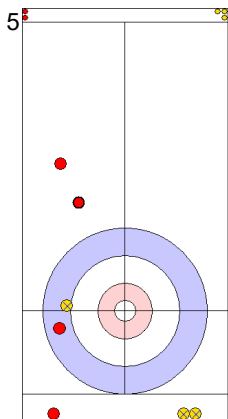

**Game - Shot by Shot**

**End 7**    ● **KOR - Korea**    4 + 2 (this end) = 6                      ● **DEN - Denmark**    8 + 0 (this end) = 8

	KOR	DEN
Total Score	6	8
Time left	03:06	05:54

**Legend:**  
 ↻ Clockwise                                      ↺ Counter-clockwise                                      - Not considered

**Game - Shot by Shot**

**End 8**   **KOR - Korea**   **6 + 0 (this end) = 6**   **DEN - Denmark**   **8 + 1 (this end) = 9**

Power Play  
Prepositioned Stones

KOR: KIM J  
Draw   ⤵ 75%

DEN: LANDER J  
Wick / Soft Peeling   ⤵ 50%

KOR: JEONG B  
Draw   ⤵ 0%

DEN: HOLTERMANN H  
Clearing   ⤵ 100%

KOR: JEONG B  
Guard   ⤵ 100%

DEN: HOLTERMANN H  
Draw  
Time-out   ⤵ 0%

KOR: JEONG B  
Draw   ⤵ 100%

DEN: HOLTERMANN H  
Raise   ⤵ 50%

KOR: KIM J  
Draw  
Time-out   ⤵ 75%

DEN: LANDER J  
Draw   ⤵ 100%

	KOR	DEN
Total Score	6	9
Time left	01:09	02:28

**Legend:**  
 ⤵ Clockwise   ⤴ Counter-clockwise   - Not considered