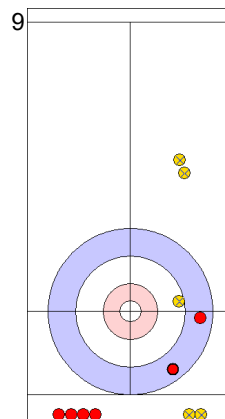

	KOR	DEN
Total Score	4	6
Time left	06:54	10:11

**Legend:**  
 ↻ Clockwise                      ↺ Counter-clockwise                      - Not considered

**Game - Shot by Shot**

**End 6**     **KOR - Korea**    **4 + 0 (this end) = 4**     **DEN - Denmark**    **6 + 2 (this end) = 8**

Prepositioned Stones

KOR: KIM J  
Draw    ⌚ 100%

DEN: LANDER J  
Draw    ⌚ 100%

KOR: JEONG B  
Draw    ⌚ 100%

DEN: HOLTERMANN H  
Promotion Take-out    ⌚ 25%

KOR: JEONG B  
Guard    ⌚ 100%

DEN: HOLTERMANN H  
Promotion Take-out    ⌚ 100%

KOR: JEONG B  
Double Take-out    ⌚ 100%

DEN: HOLTERMANN H  
Hit and Roll    ⌚ 100%

KOR: KIM J  
Draw    ⌚ 0%

DEN: LANDER J  
Draw    ⌚ 100%

	KOR	DEN
Total Score	4	8
Time left	05:10	08:05

**Legend:**  
 Clockwise       Counter-clockwise      - Not considered