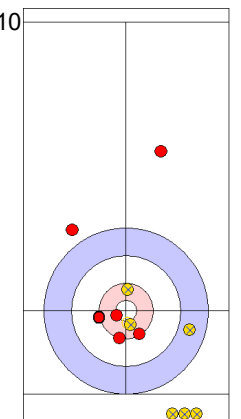

**Game - Shot by Shot**

**End 2**   **KOR - Korea**   0 + 1 (this end) = 1      **DEN - Denmark**   4 + 0 (this end) = 4

Prepositioned Stones

DEN: LANDER J  
Draw      ↻ 75%

KOR: KIM J  
Draw      ↻ 50%

DEN: HOLTERMANN H  
Draw      ↻ 100%

KOR: JEONG B  
Draw      ↻ 0%

DEN: HOLTERMANN H  
Draw      ↻ 100%

KOR: JEONG B  
Promotion Take-out      ↻ 100%

DEN: HOLTERMANN H  
Draw      ↻ 100%

KOR: JEONG B  
Take-out      ↻ 100%

DEN: LANDER J  
Draw      ↻ 100%

KOR: KIM J  
Draw      ↻ 50%

	KOR	DEN
Total Score	1	4
Time left	16:49	17:13

**Legend:**  
 ↻ Clockwise      ↻ Counter-clockwise      - Not considered

**Game - Shot by Shot**

**End 3**   ● **KOR - Korea**   1 + 1 (this end) = 2      ● **DEN - Denmark**   4 + 0 (this end) = 4

	KOR	DEN
Total Score	2	4
Time left	13:16	14:23

**Legend:**  
 ↻ Clockwise      ↺ Counter-clockwise      - Not considered

**Game - Shot by Shot**

**End 5**    ● **KOR - Korea**    2 + 2 (this end) = 4                      ● **DEN - Denmark**    6 + 0 (this end) = 6