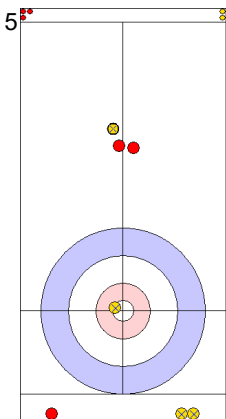

Game - Shot by Shot

End 6 ● CAN - Canada 3 + 1 (this end) = 4 ⊗ EST - Estonia 3 + 0 (this end) = 3

Prepositioned Stones

EST: KALDVEE M  
Draw ↻ 100%

CAN: JONES J  
Draw ↻ 0%

EST: LILL H  
Draw ↻ 100%

CAN: LAING B  
Promotion Take-out ↻ 100%

EST: LILL H  
Draw ↻ 25%

CAN: LAING B  
Promotion Take-out ↻ 50%

EST: LILL H  
Draw ↻ 100%

CAN: LAING B  
Promotion Take-out ↻ 50%

EST: KALDVEE M  
Draw ↻ 0%

CAN: JONES J  
Take-out ↻ 100%

	CAN	EST
Total Score	4	3
Time left	05:29	06:29

Legend:  
 ↻ Clockwise      ↻ Counter-clockwise      - Not considered

**Game - Shot by Shot**

**End 7**    **CAN - Canada**   **4 + 0** (this end) = **4**    **EST - Estonia**   **3 + 2** (this end) = **5**