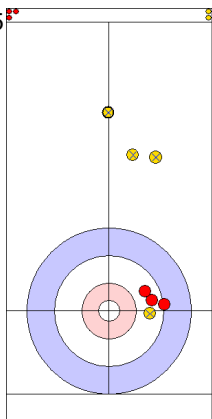

	CAN	EST
Total Score	4	5
Time left	02:57	03:18

**Legend:**  
 Clockwise     
  Counter-clockwise     
 - Not considered

**Game - Shot by Shot**

**End 8**    ● **CAN - Canada**    4 + 0 (this end) = 4                      ⊗ **EST - Estonia**    5 + 2 (this end) = 7

Power Play  
Prepositioned Stones

EST: KALDVEE M  
Draw                      ⊕ 100%

CAN: JONES J  
Draw                      ⊕ 75%

EST: LILL H  
Guard                      ⊕ 100%

CAN: LAING B  
Draw                      ⊕ 100%

EST: LILL H  
Guard                      ⊕ 100%

CAN: LAING B  
Promotion Take-out    ⊕ 50%

EST: LILL H  
Guard                      ⊕ 100%

CAN: LAING B  
Draw                      ⊕ 100%

EST: KALDVEE M  
Hit and Roll  
Time-out                      ⊕ 100%