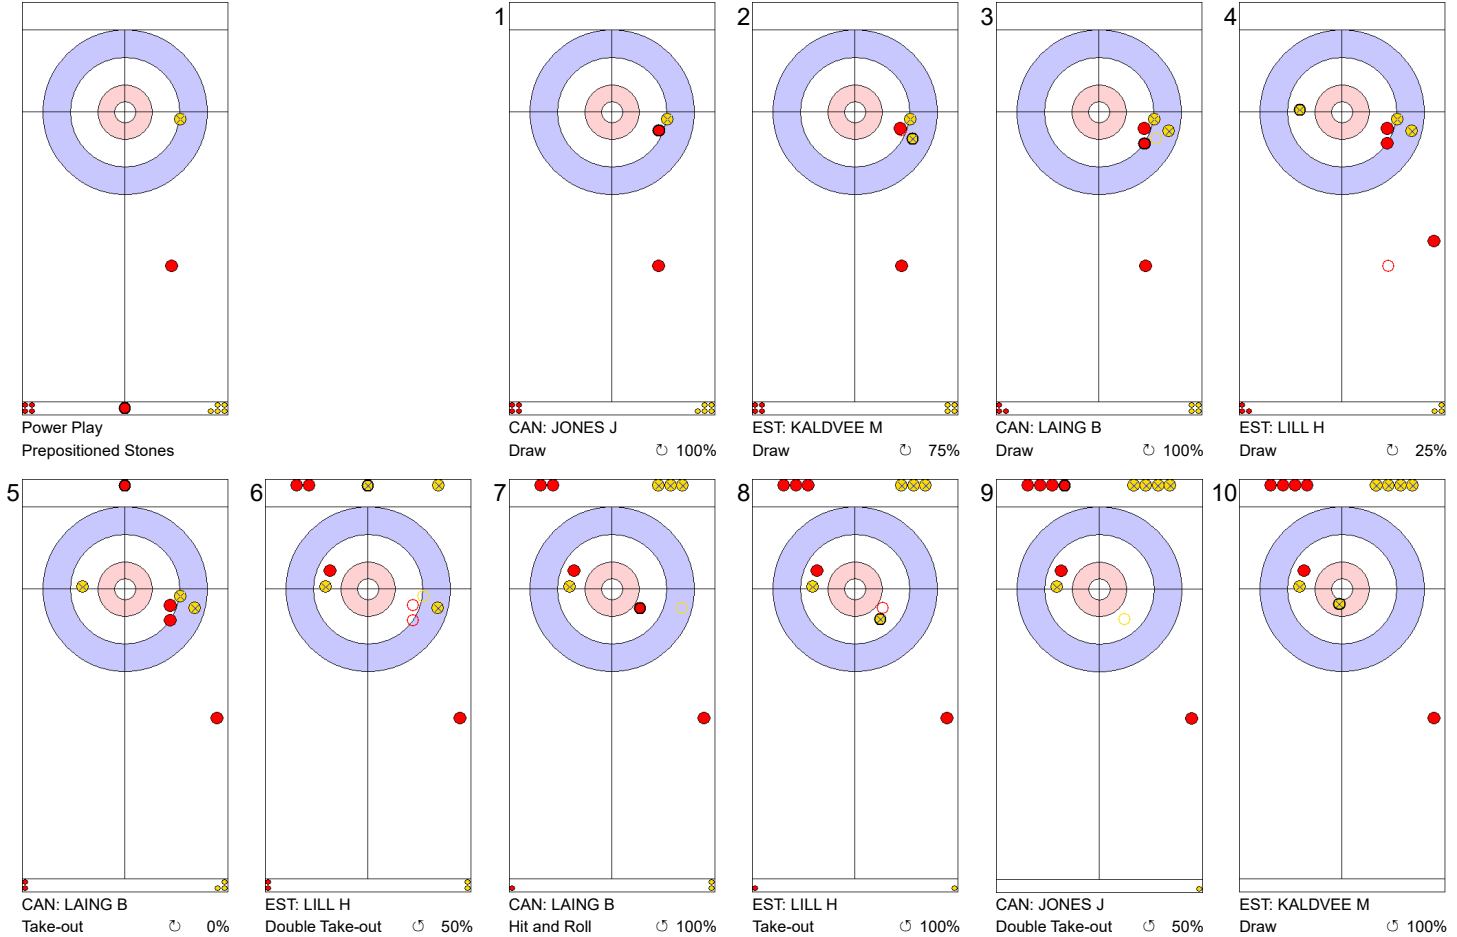

EST: LILL H  
Draw ↻ 25%

CAN: LAING B  
Promotion Take-out ↻ 50%

EST: LILL H  
Draw ↻ 100%

CAN: LAING B  
Promotion Take-out ↻ 50%

EST: KALDVEE M  
Draw ↻ 0%

CAN: JONES J  
Take-out ↻ 100%

	CAN	EST
Total Score	4	3
Time left	05:29	06:29

Legend:  
 ↻ Clockwise      ↻ Counter-clockwise      - Not considered

**Game - Shot by Shot**

**End 7**    **CAN - Canada**   **4 + 0** (this end) = **4**    **EST - Estonia**   **3 + 2** (this end) = **5**