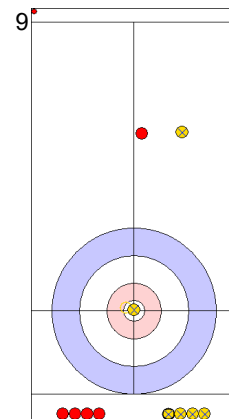

EST: LILL H  
Draw ↻ 25%

CAN: LAING B  
Promotion Take-out ↻ 50%

EST: LILL H  
Draw ↻ 100%

CAN: LAING B  
Promotion Take-out ↻ 50%

EST: KALDVEE M  
Draw ↻ 0%

CAN: JONES J  
Take-out ↻ 100%

	CAN	EST
Total Score	4	3
Time left	05:29	06:29

Legend:  
 ↻ Clockwise      ↻ Counter-clockwise      - Not considered

**Game - Shot by Shot**

**End 7**    **CAN - Canada**   **4 + 0** (this end) = **4**    **EST - Estonia**   **3 + 2** (this end) = **5**