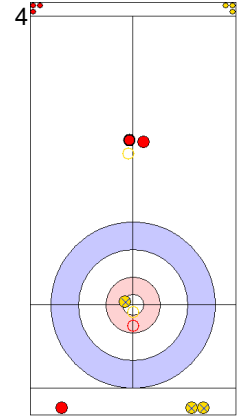

Game - Shot by Shot

End 6 ● CAN - Canada 3 + 1 (this end) = 4 ⊗ EST - Estonia 3 + 0 (this end) = 3

Prepositioned Stones

EST: KALDVEE M  
Draw ↻ 100%

CAN: JONES J  
Draw ↻ 0%

EST: LILL H  
Draw ↻ 100%

CAN: LAING B  
Promotion Take-out ↻ 100%

EST: LILL H  
Draw ↻ 25%

CAN: LAING B  
Promotion Take-out ↻ 50%

EST: LILL H  
Draw ↻ 100%

CAN: LAING B  
Promotion Take-out ↻ 50%

EST: KALDVEE M  
Draw ↻ 0%

CAN: JONES J  
Take-out ↻ 100%

	CAN	EST
Total Score	4	3
Time left	05:29	06:29

Legend:  
 ↻ Clockwise      ↻ Counter-clockwise      - Not considered

**Game - Shot by Shot**

**End 7**    **CAN - Canada**   **4 + 0** (this end) = **4**    **EST - Estonia**   **3 + 2** (this end) = **5**