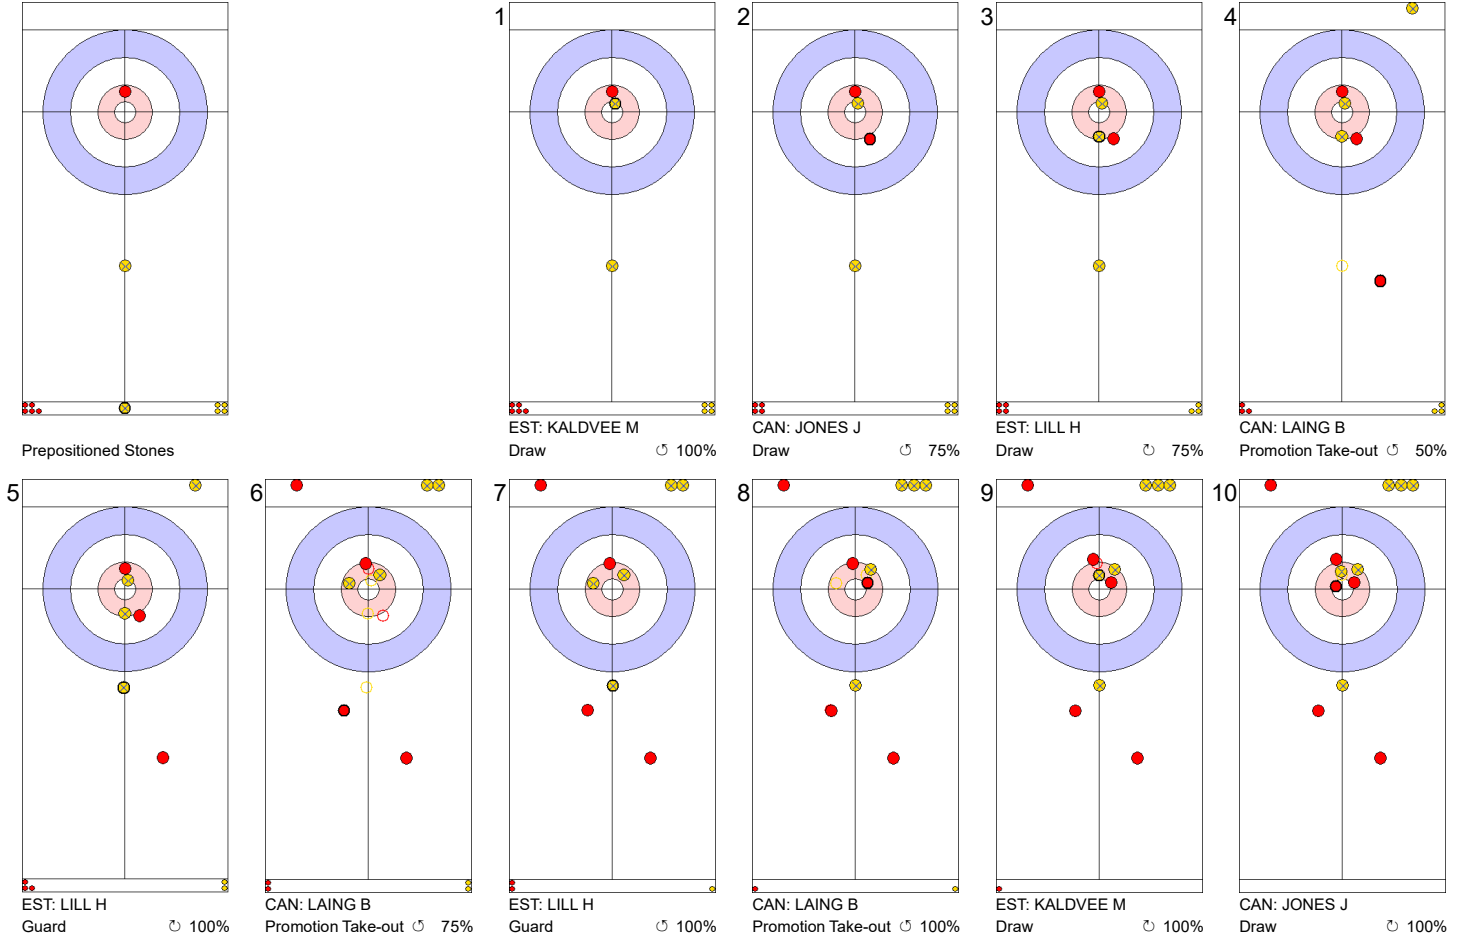

SUN 23 APR 2023  
Start Time 14:00

**Round Robin Session 5**  
**Group A - Sheet D**

**Game - Shot by Shot**

**End 1**   **CAN - Canada**   0 + 2 (this end) = 2      **EST - Estonia**   0 + 0 (this end) = 0

	CAN	EST
Total Score	2	0
Time left	19:43	19:59

**Legend:**  
 ↻ Clockwise      ↻ Counter-clockwise      - Not considered

Game - Shot by Shot

End 2 **CAN - Canada 2 + 0 (this end) = 2** **EST - Estonia 0 + 1 (this end) = 1**