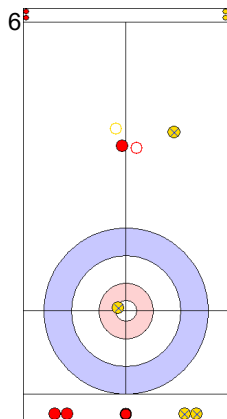

Game - Shot by Shot

End 6 ● CAN - Canada 3 + 1 (this end) = 4 ⊗ EST - Estonia 3 + 0 (this end) = 3

Prepositioned Stones

EST: KALDVEE M  
Draw ↻ 100%

CAN: JONES J  
Draw ↻ 0%

EST: LILL H  
Draw ↻ 100%

CAN: LAING B  
Promotion Take-out ↻ 100%

EST: LILL H  
Draw ↻ 25%

CAN: LAING B  
Promotion Take-out ↻ 50%

EST: LILL H  
Draw ↻ 100%

CAN: LAING B  
Promotion Take-out ↻ 50%

EST: KALDVEE M  
Draw ↻ 0%

CAN: JONES J  
Take-out ↻ 100%

	CAN	EST
Total Score	4	3
Time left	05:29	06:29

Legend:  
 ↻ Clockwise      ↻ Counter-clockwise      - Not considered

**Game - Shot by Shot**

**End 7**    **CAN - Canada**   **4 + 0** (this end) = **4**    **EST - Estonia**   **3 + 2** (this end) = **5**