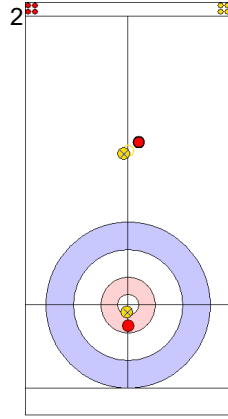

Game - Shot by Shot

End 6 ● CAN - Canada 3 + 1 (this end) = 4 ⊗ EST - Estonia 3 + 0 (this end) = 3

Prepositioned Stones

EST: KALDVEE M  
Draw ↻ 100%

CAN: JONES J  
Draw ↻ 0%

EST: LILL H  
Draw ↻ 100%

CAN: LAING B  
Promotion Take-out ↻ 100%

EST: LILL H  
Draw ↻ 25%

CAN: LAING B  
Promotion Take-out ↻ 50%

EST: LILL H  
Draw ↻ 100%

CAN: LAING B  
Promotion Take-out ↻ 50%

EST: KALDVEE M  
Draw ↻ 0%

CAN: JONES J  
Take-out ↻ 100%

	CAN	EST
Total Score	4	3
Time left	05:29	06:29

Legend:  
 ↻ Clockwise      ↻ Counter-clockwise      - Not considered

**Game - Shot by Shot**

**End 7**    **CAN - Canada**   **4 + 0** (this end) = **4**    **EST - Estonia**   **3 + 2** (this end) = **5**