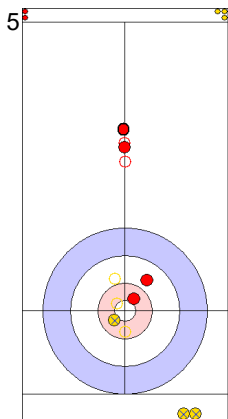

	CAN	EST
Total Score	2	0
Time left	19:43	19:59

**Legend:**  
 ↻ Clockwise      ↻ Counter-clockwise      - Not considered

Game - Shot by Shot

End 2 **CAN - Canada 2 + 0 (this end) = 2** **EST - Estonia 0 + 1 (this end) = 1**

Prepositioned Stones

CAN: JONES J  
Draw ⤵ 75%

EST: KALDVEE M  
Draw ⤵ 100%

CAN: LAING B  
Draw ⤵ 0%

EST: LILL H  
Draw ⤵ 100%

CAN: LAING B  
Promotion Take-out ⤵ 100%

EST: LILL H  
Draw ⤵ 50%

CAN: LAING B  
Promotion Take-out ⤵ 100%

**Legend:**  
 Clockwise      Counter-clockwise      - Not considered

**Game - Shot by Shot**

	CAN	EST
Total Score	3	2
Time left	11:40	10:45

**Legend:**  
 ⤵ Clockwise      ⤴ Counter-clockwise      - Not considered