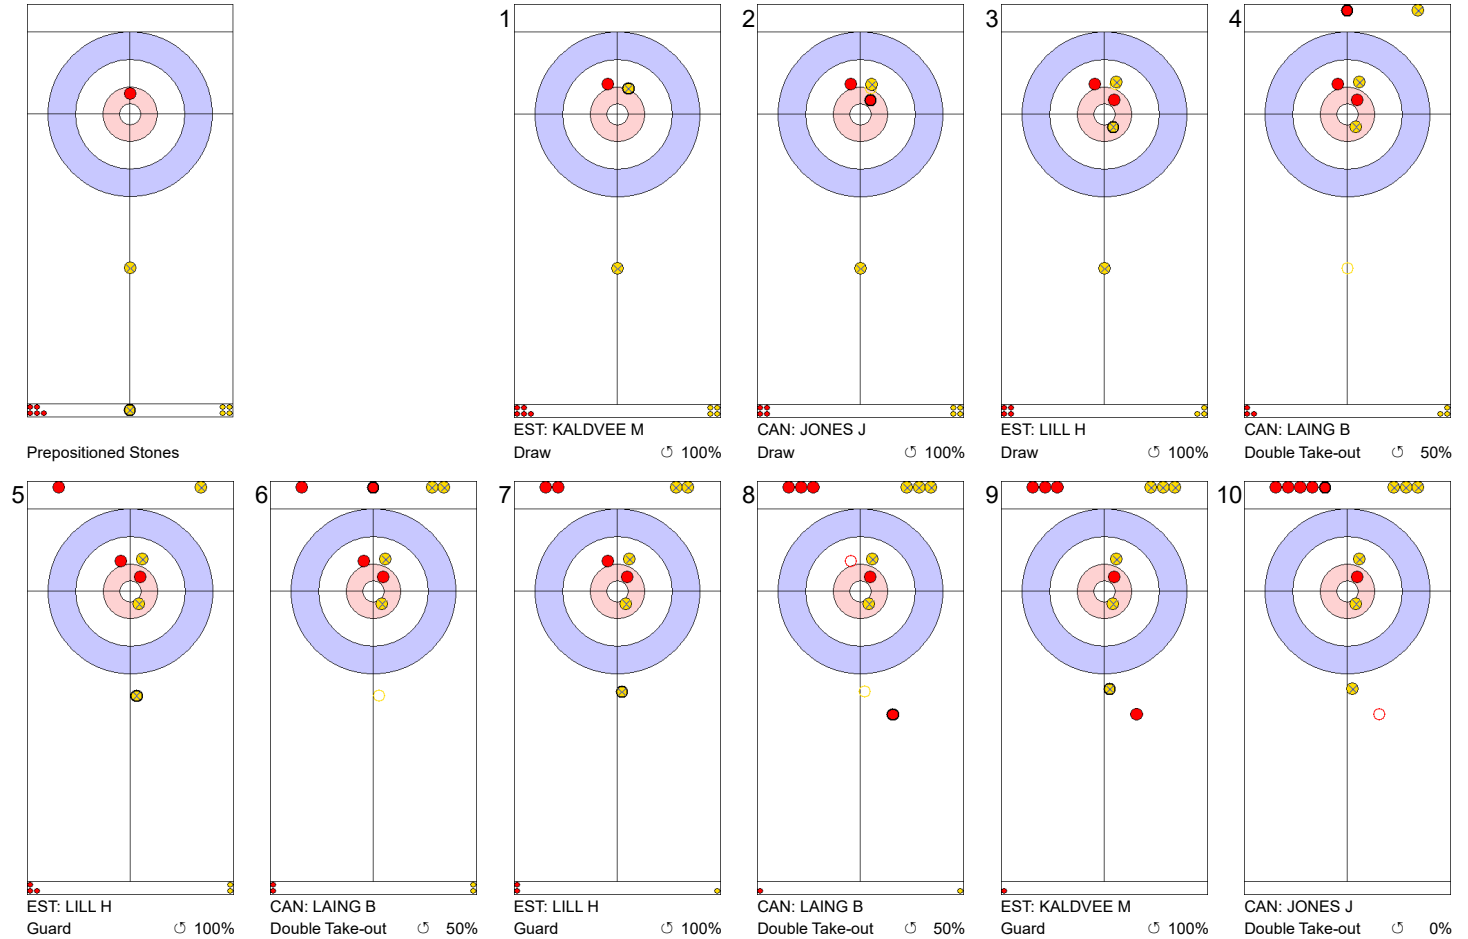

**Legend:**  
 Clockwise      Counter-clockwise      - Not considered

**Game - Shot by Shot**

	CAN	EST
Total Score	3	2
Time left	11:40	10:45

**Legend:**  
 ⤵ Clockwise      ⤴ Counter-clockwise      - Not considered

SUN 23 APR 2023  
Start Time 14:00

**Round Robin Session 5**  
**Group A - Sheet D**

**Game - Shot by Shot**

**End 5**   ● **CAN - Canada**   **3 + 0** (this end) = 3

⊗ **EST - Estonia**   **2 + 1** (this end) = 3