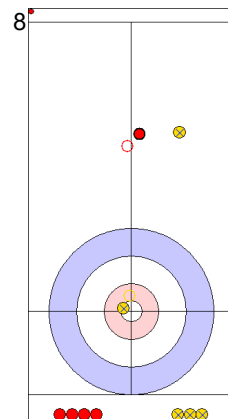

Game - Shot by Shot

End 6 ● CAN - Canada 3 + 1 (this end) = 4 ⊗ EST - Estonia 3 + 0 (this end) = 3

Prepositioned Stones

EST: KALDVEE M  
Draw ↻ 100%

CAN: JONES J  
Draw ↻ 0%

EST: LILL H  
Draw ↻ 100%

CAN: LAING B  
Promotion Take-out ↻ 100%

EST: LILL H  
Draw ↻ 25%

CAN: LAING B  
Promotion Take-out ↻ 50%

EST: LILL H  
Draw ↻ 100%

CAN: LAING B  
Promotion Take-out ↻ 50%

EST: KALDVEE M  
Draw ↻ 0%

CAN: JONES J  
Take-out ↻ 100%

	CAN	EST
Total Score	4	3
Time left	05:29	06:29

Legend:  
 ↻ Clockwise      ↻ Counter-clockwise      - Not considered

**Game - Shot by Shot**

**End 7**    **CAN - Canada**   **4 + 0** (this end) = **4**    **EST - Estonia**   **3 + 2** (this end) = **5**