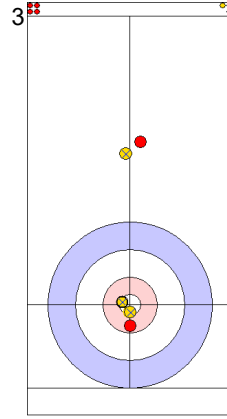

Game - Shot by Shot

End 6 ● CAN - Canada 3 + 1 (this end) = 4 ⊗ EST - Estonia 3 + 0 (this end) = 3

Prepositioned Stones

EST: KALDVEE M  
Draw ↻ 100%

CAN: JONES J  
Draw ↻ 0%

EST: LILL H  
Draw ↻ 100%

CAN: LAING B  
Promotion Take-out ↻ 100%

EST: LILL H  
Draw ↻ 25%

CAN: LAING B  
Promotion Take-out ↻ 50%

EST: LILL H  
Draw ↻ 100%

CAN: LAING B  
Promotion Take-out ↻ 50%

EST: KALDVEE M  
Draw ↻ 0%

CAN: JONES J  
Take-out ↻ 100%

	CAN	EST
Total Score	4	3
Time left	05:29	06:29

Legend:  
 ↻ Clockwise      ↻ Counter-clockwise      - Not considered

**Game - Shot by Shot**

**End 7**    **CAN - Canada**   **4 + 0** (this end) = **4**    **EST - Estonia**   **3 + 2** (this end) = **5**