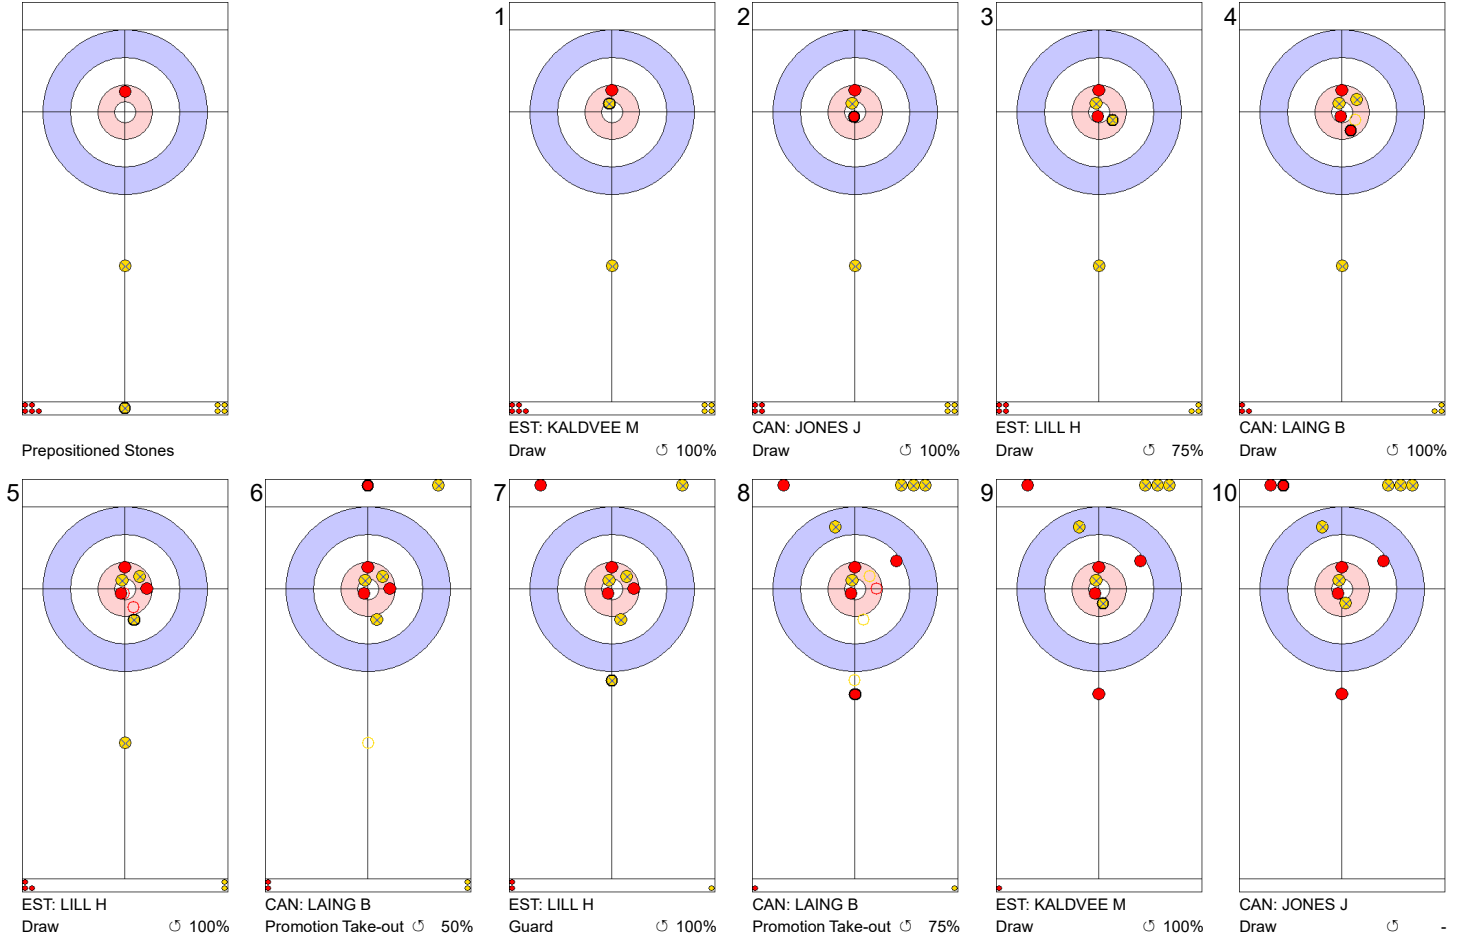

SUN 23 APR 2023
Start Time 14:00

Round Robin Session 5
Group A - Sheet D

Game - Shot by Shot

End 3   **CAN - Canada** 2 + 1 (this end) = 3   **EST - Estonia** 1 + 0 (this end) = 1

	CAN	EST
Total Score	3	1
Time left	14:54	14:00

Legend:
Clockwise   Counter-clockwise   - Not considered