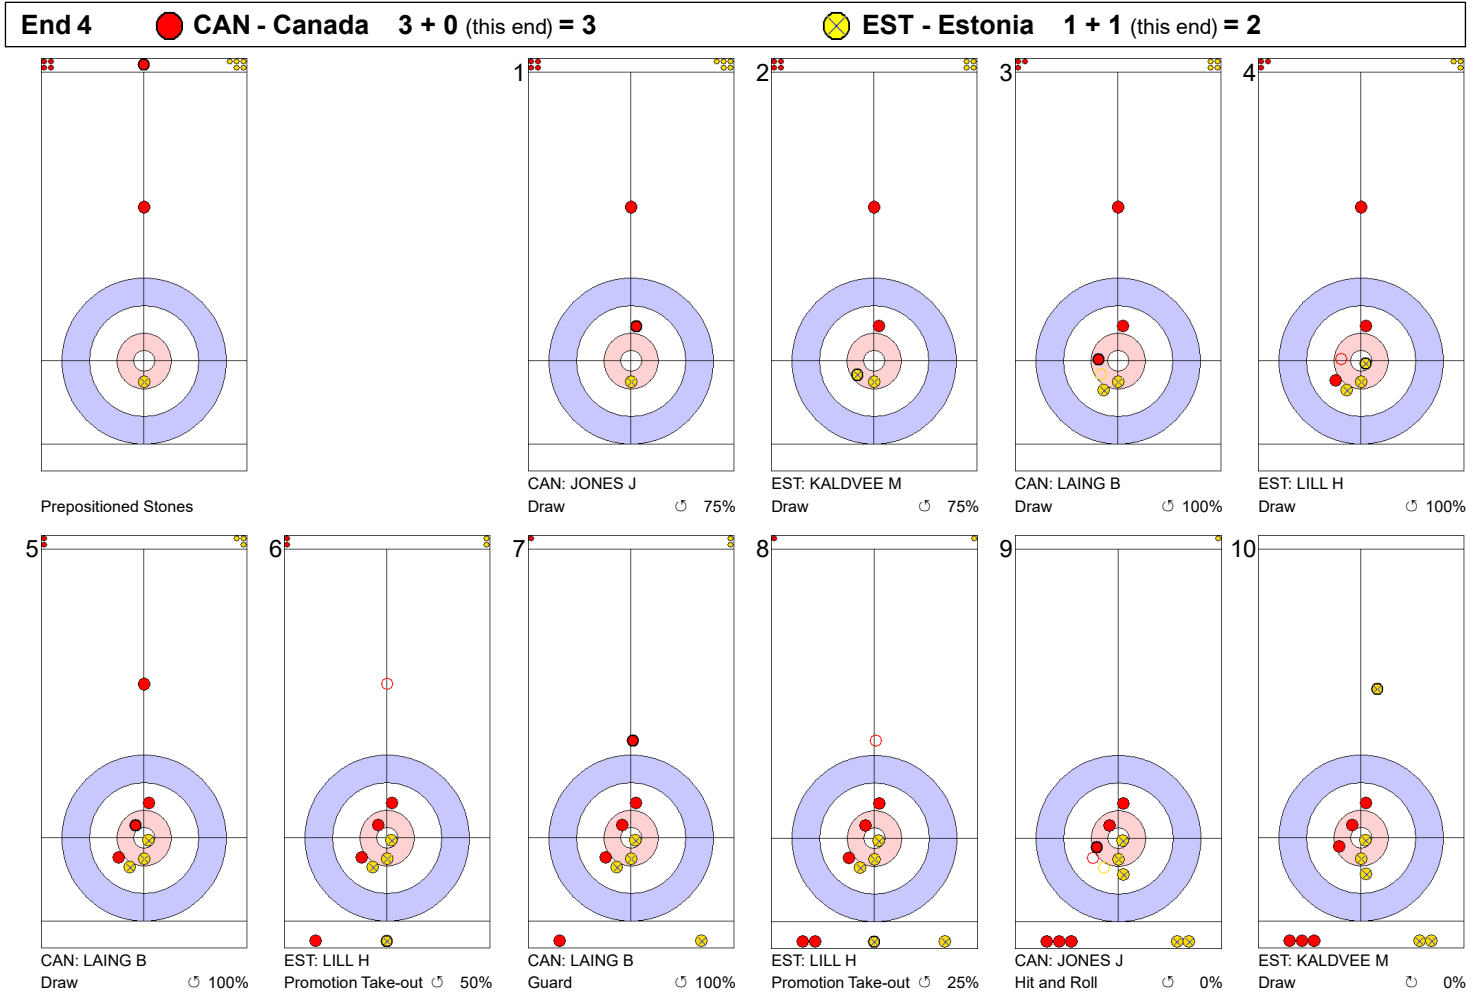

SUN 23 APR 2023  
Start Time 14:00

**Round Robin Session 5**  
**Group A - Sheet D**

**Game - Shot by Shot**

**End 3**    **CAN - Canada** 2 + 1 (this end) = 3    **EST - Estonia** 1 + 0 (this end) = 1

	CAN	EST
Total Score	3	1
Time left	14:54	14:00

**Legend:**  
 Clockwise      Counter-clockwise      - Not considered

**Game - Shot by Shot**

	CAN	EST
Total Score	3	2
Time left	11:40	10:45

**Legend:**  
 ⤵ Clockwise      ⤴ Counter-clockwise      - Not considered