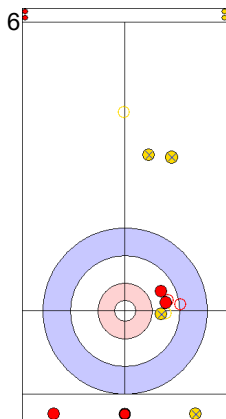

	CAN	EST
Total Score	4	5
Time left	02:57	03:18

**Legend:**  
 Clockwise     
  Counter-clockwise     
 - Not considered

**Game - Shot by Shot**

**End 8**    ● **CAN - Canada**    4 + 0 (this end) = 4                      ⊗ **EST - Estonia**    5 + 2 (this end) = 7

Power Play  
Prepositioned Stones

EST: KALDVEE M  
Draw                      ⊕ 100%

CAN: JONES J  
Draw                      ⊕ 75%

EST: LILL H  
Guard                      ⊕ 100%

CAN: LAING B  
Draw                      ⊕ 100%

EST: LILL H  
Guard                      ⊕ 100%

CAN: LAING B  
Promotion Take-out    ⊕ 50%

EST: LILL H  
Guard                      ⊕ 100%

CAN: LAING B  
Draw                      ⊕ 100%

EST: KALDVEE M  
Hit and Roll  
Time-out                      ⊕ 100%

CAN: JONES J  
Draw  
Time-out                      ⊕ 0%

	CAN	EST
Total Score	4	7
Time left	00:58	01:00

**Legend:**  
 ⊕ Clockwise    ⊖ Counter-clockwise    - Not considered