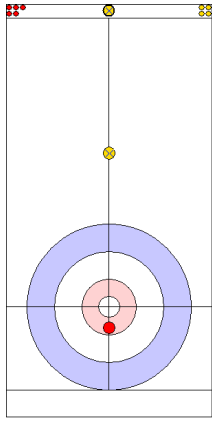

**Game - Shot by Shot**

**End 2**   ● **AUS - Australia**   0 + 0 (this end) = 0      ● **CZE - Czech Republic**   1 + 1 (this end) = 2

Prepositioned Stones

CZE: ZELINGROVA J  
Draw      ⤵ 50%

AUS: GILL T  
Draw      ⤵ 50%

CZE: CHABICOVSKY V  
Draw      ⤵ 75%

AUS: HEWITT D  
Double Take-out      ⤵ 100%

CZE: CHABICOVSKY V  
Raise      ⤵ 75%

AUS: HEWITT D  
Draw      ⤵ 100%

CZE: CHABICOVSKY V  
Raise      ⤵ 100%

AUS: HEWITT D  
Raise      ⤵ 50%