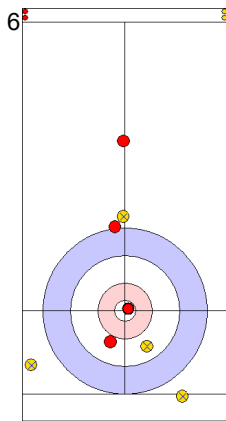

**Game - Shot by Shot**

**End 2**   ● **AUS - Australia**   0 + 0 (this end) = 0      ● **CZE - Czech Republic**   1 + 1 (this end) = 2

Prepositioned Stones

CZE: ZELINGROVA J  
Draw      ⤵ 50%

AUS: GILL T  
Draw      ⤵ 50%

CZE: CHABICOVSKY V  
Draw      ⤵ 75%

AUS: HEWITT D  
Double Take-out      ⤵ 100%

CZE: CHABICOVSKY V  
Raise      ⤵ 75%

AUS: HEWITT D  
Draw      ⤵ 100%

CZE: CHABICOVSKY V  
Raise      ⤵ 100%

AUS: HEWITT D  
Raise      ⤵ 50%