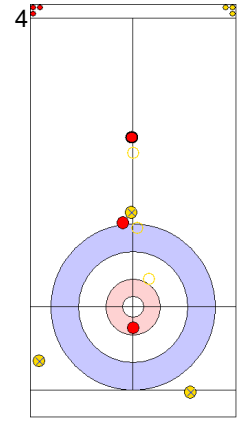

**Game - Shot by Shot**

**End 2**   ● **AUS - Australia**   0 + 0 (this end) = 0      ● **CZE - Czech Republic**   1 + 1 (this end) = 2

Prepositioned Stones

CZE: ZELINGROVA J  
Draw      ⤵ 50%

AUS: GILL T  
Draw      ⤵ 50%

CZE: CHABICOVSKY V  
Draw      ⤵ 75%

AUS: HEWITT D  
Double Take-out      ⤵ 100%

CZE: CHABICOVSKY V  
Raise      ⤵ 75%

AUS: HEWITT D  
Draw      ⤵ 100%

CZE: CHABICOVSKY V  
Raise      ⤵ 100%

AUS: HEWITT D  
Raise      ⤵ 50%