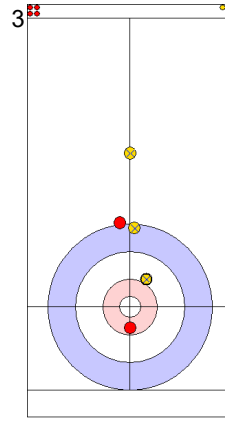

**Game - Shot by Shot**

**End 2**   ● **AUS - Australia**   0 + 0 (this end) = 0      ● **CZE - Czech Republic**   1 + 1 (this end) = 2

Prepositioned Stones

CZE: ZELINGROVA J  
Draw      ⤵ 50%

AUS: GILL T  
Draw      ⤵ 50%

CZE: CHABICOVSKY V  
Draw      ⤵ 75%

AUS: HEWITT D  
Double Take-out      ⤵ 100%

CZE: CHABICOVSKY V  
Raise      ⤵ 75%

AUS: HEWITT D  
Draw      ⤵ 100%

CZE: CHABICOVSKY V  
Raise      ⤵ 100%

AUS: HEWITT D  
Raise      ⤵ 50%