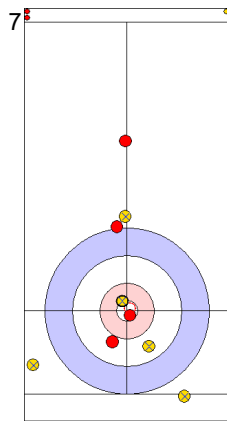

CZE: CHABICOVSKY V  
Draw      ⤵ 75%

AUS: HEWITT D  
Double Take-out      ⤵ 100%

CZE: CHABICOVSKY V  
Raise      ⤵ 75%

AUS: HEWITT D  
Draw      ⤵ 100%

CZE: CHABICOVSKY V  
Raise      ⤵ 100%

AUS: HEWITT D  
Raise      ⤵ 50%

CZE: ZELINGROVA J  
Guard      ⤵ 100%

AUS: GILL T  
Raise      ⤵ 0%

	AUS	CZE
Total Score	0	2
Time left	18:04	16:07

**Legend:**  
 ⤵ Clockwise      ⤴ Counter-clockwise      - Not considered

**Game - Shot by Shot**