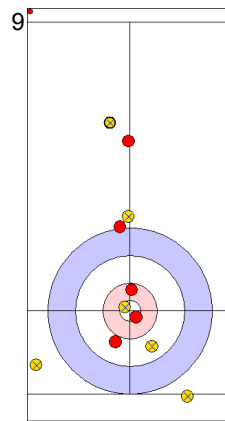

CZE: CHABICOVSKY V  
Draw      ⤵ 75%

AUS: HEWITT D  
Double Take-out      ⤵ 100%

CZE: CHABICOVSKY V  
Raise      ⤵ 75%

AUS: HEWITT D  
Draw      ⤵ 100%

CZE: CHABICOVSKY V  
Raise      ⤵ 100%

AUS: HEWITT D  
Raise      ⤵ 50%

CZE: ZELINGROVA J  
Guard      ⤵ 100%

AUS: GILL T  
Raise      ⤵ 0%

	AUS	CZE
Total Score	0	2
Time left	18:04	16:07

**Legend:**  
 ⤵ Clockwise      ⤴ Counter-clockwise      - Not considered

**Game - Shot by Shot**