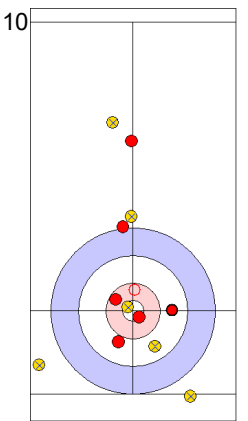

CZE: CHABICOVSKY V  
Draw      ⤵ 75%

AUS: HEWITT D  
Double Take-out      ⤵ 100%

CZE: CHABICOVSKY V  
Raise      ⤵ 75%

AUS: HEWITT D  
Draw      ⤵ 100%

CZE: CHABICOVSKY V  
Raise      ⤵ 100%

AUS: HEWITT D  
Raise      ⤵ 50%

CZE: ZELINGROVA J  
Guard      ⤵ 100%

AUS: GILL T  
Raise      ⤵ 0%

	AUS	CZE
Total Score	0	2
Time left	18:04	16:07

**Legend:**  
 ⤵ Clockwise      ⤴ Counter-clockwise      - Not considered

**Game - Shot by Shot**