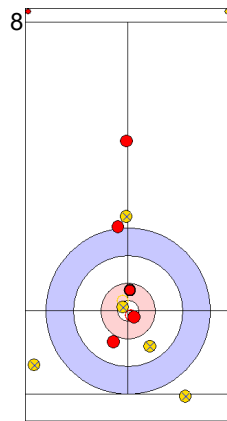

CZE: CHABICOVSKY V  
Draw      ⤵ 75%

AUS: HEWITT D  
Double Take-out      ⤵ 100%

CZE: CHABICOVSKY V  
Raise      ⤵ 75%

AUS: HEWITT D  
Draw      ⤵ 100%

CZE: CHABICOVSKY V  
Raise      ⤵ 100%

AUS: HEWITT D  
Raise      ⤵ 50%

CZE: ZELINGROVA J  
Guard      ⤵ 100%

AUS: GILL T  
Raise      ⤵ 0%

	AUS	CZE
Total Score	0	2
Time left	18:04	16:07

**Legend:**  
 ⤵ Clockwise      ⤴ Counter-clockwise      - Not considered

**Game - Shot by Shot**