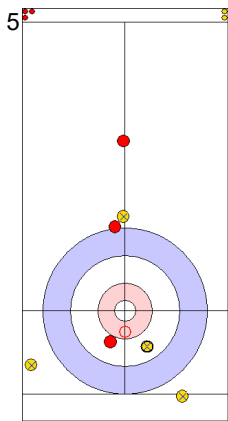

**Game - Shot by Shot**

**End 2**   ● **AUS - Australia**   0 + 0 (this end) = 0      ● **CZE - Czech Republic**   1 + 1 (this end) = 2

Prepositioned Stones

CZE: ZELINGROVA J  
Draw      ⤵ 50%

AUS: GILL T  
Draw      ⤵ 50%

CZE: CHABICOVSKY V  
Draw      ⤵ 75%

AUS: HEWITT D  
Double Take-out      ⤵ 100%

CZE: CHABICOVSKY V  
Raise      ⤵ 75%

AUS: HEWITT D  
Draw      ⤵ 100%

CZE: CHABICOVSKY V  
Raise      ⤵ 100%

AUS: HEWITT D  
Raise      ⤵ 50%