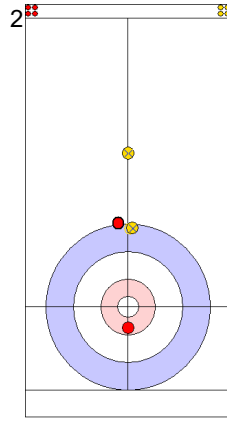

**Game - Shot by Shot**

**End 2**   ● **AUS - Australia**   0 + 0 (this end) = 0      ● **CZE - Czech Republic**   1 + 1 (this end) = 2

Prepositioned Stones

CZE: ZELINGROVA J  
Draw      ⤵ 50%

AUS: GILL T  
Draw      ⤵ 50%

CZE: CHABICOVSKY V  
Draw      ⤵ 75%

AUS: HEWITT D  
Double Take-out      ⤵ 100%

CZE: CHABICOVSKY V  
Raise      ⤵ 75%

AUS: HEWITT D  
Draw      ⤵ 100%

CZE: CHABICOVSKY V  
Raise      ⤵ 100%

AUS: HEWITT D  
Raise      ⤵ 50%