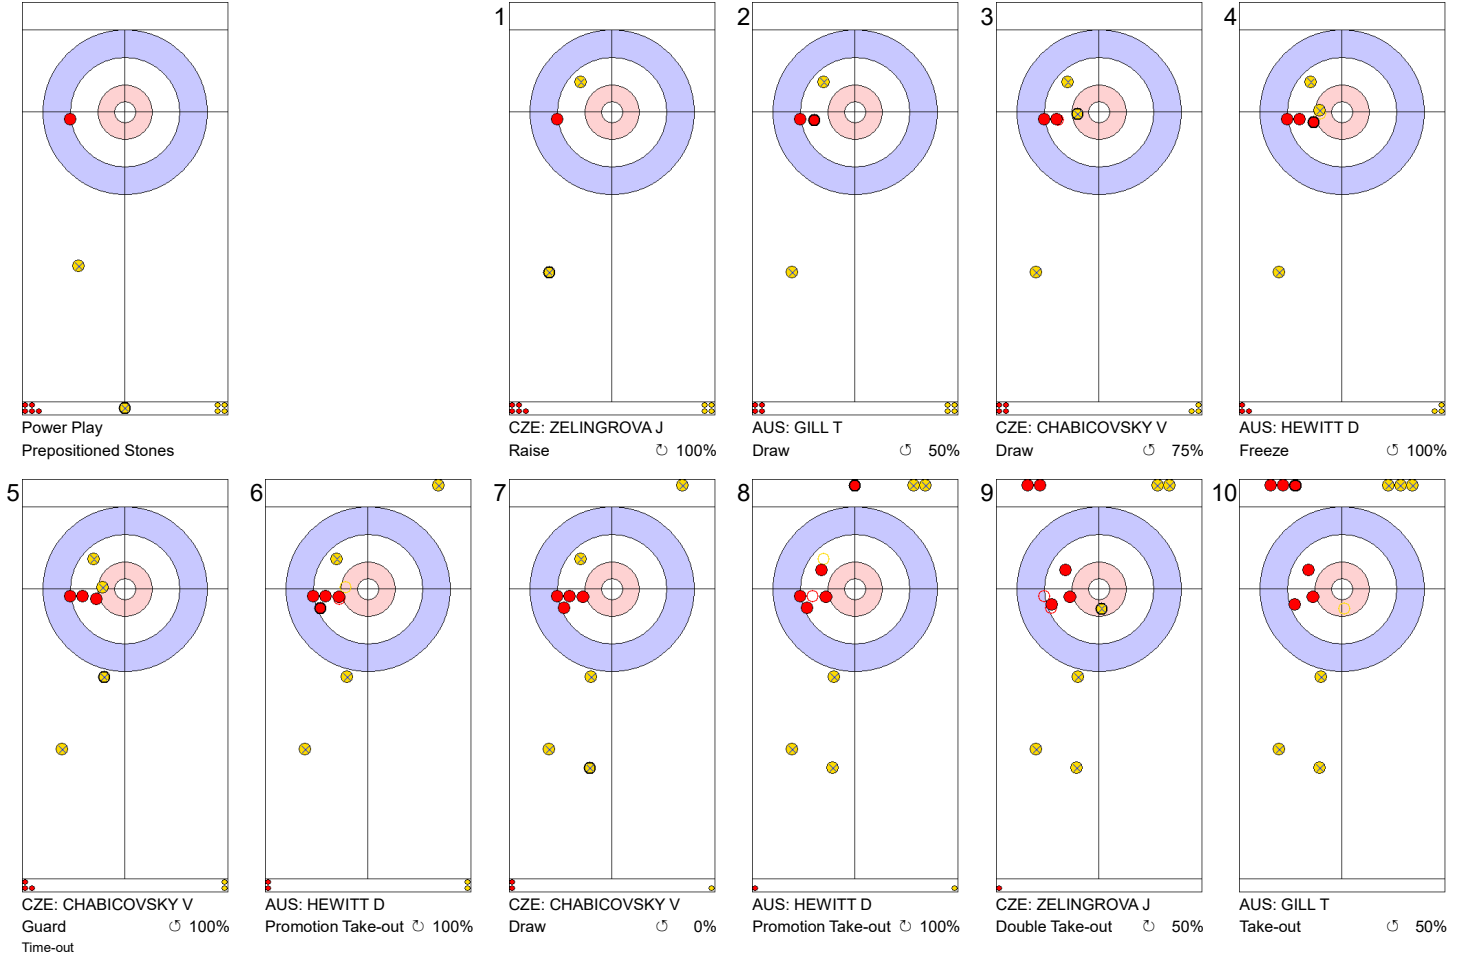

CZE: ZELINGROVA J  
Guard      ⤵ 100%

AUS: GILL T  
Raise      ⤵ 0%

	AUS	CZE
Total Score	0	2
Time left	18:04	16:07

**Legend:**  
 ⤵ Clockwise      ⤴ Counter-clockwise      - Not considered

**Game - Shot by Shot**

**End 5**   ● **AUS - Australia**   0 + 3 (this end) = 3      ● **CZE - Czech Republic**   6 + 0 (this end) = 6

	AUS	CZE
Total Score	3	6
Time left	08:35	07:44

**Legend:**  
 ↻ Clockwise      ↺ Counter-clockwise      - Not considered