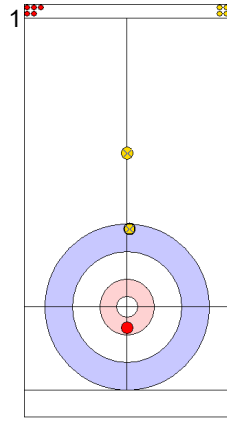

**Game - Shot by Shot**

**End 2**   ● **AUS - Australia**   0 + 0 (this end) = 0      ● **CZE - Czech Republic**   1 + 1 (this end) = 2

Prepositioned Stones

CZE: ZELINGROVA J  
Draw      ⤵ 50%

AUS: GILL T  
Draw      ⤵ 50%

CZE: CHABICOVSKY V  
Draw      ⤵ 75%

AUS: HEWITT D  
Double Take-out      ⤵ 100%

CZE: CHABICOVSKY V  
Raise      ⤵ 75%

AUS: HEWITT D  
Draw      ⤵ 100%

CZE: CHABICOVSKY V  
Raise      ⤵ 100%

AUS: HEWITT D  
Raise      ⤵ 50%