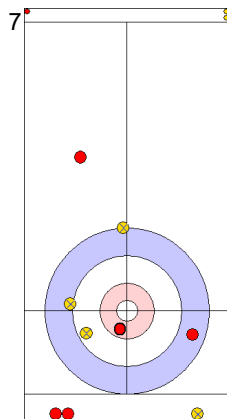

EST: KALDVEE M  
Draw   ⌚ 50%

CZE: CHABICOVSKY V  
Guard   ⌚ 100%

EST: LILL H  
Double Take-out   ⌚ 50%

CZE: CHABICOVSKY V  
Guard   ⌚ 75%

EST: LILL H  
Double Take-out   ⌚ 100%

CZE: CHABICOVSKY V  
Draw   ⌚ 100%

EST: LILL H  
Promotion Take-out   ⌚ 50%

CZE: ZELINGROVA J  
Draw   ⌚ 100%

EST: KALDVEE M  
Double Take-out   ⌚ 100%

	CZE	EST
Total Score	6	12
Time left	05:31	04:38

**Legend:**  
 ⌚ Clockwise   ⌚ Counter-clockwise   - Not considered