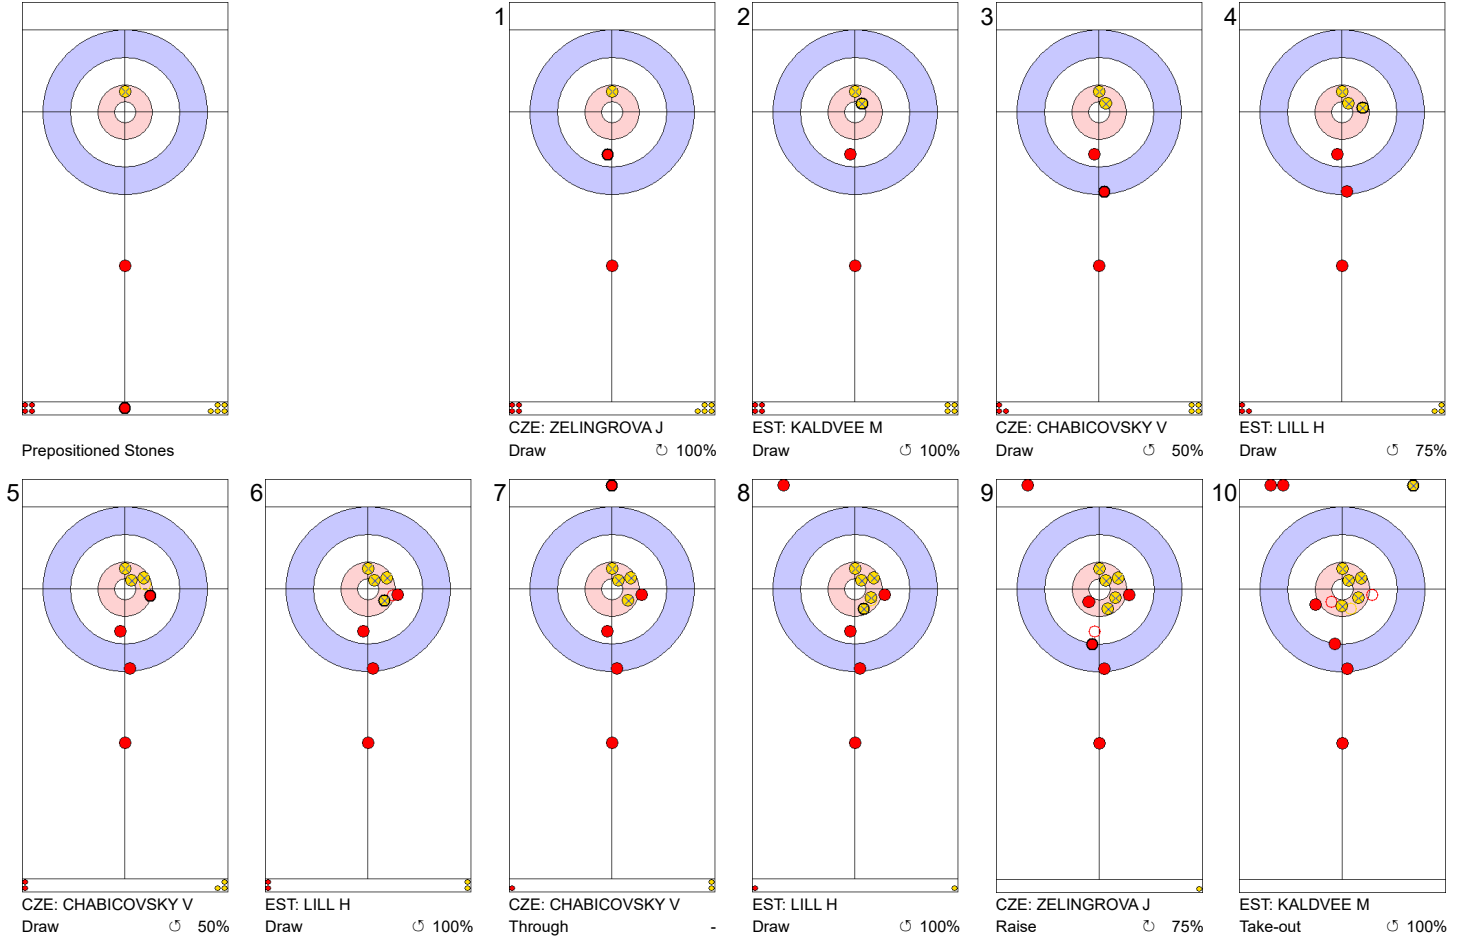

**Game - Shot by Shot**

**End 1**   ● **CZE - Czech Republic**   **0 + 0 (this end) = 0**   ● **EST - Estonia**   **0 + 5 (this end) = 5**

	CZE	EST
Total Score	0	5
Time left	19:32	18:38

**Legend:**  
 ↻ Clockwise      ↺ Counter-clockwise      - Not considered

**Game - Shot by Shot**

**End 4**   ● **CZE - Czech Republic**   **3 + 0 (this end) = 3**   ● **EST - Estonia**   **6 + 3 (this end) = 9**

Prepositioned Stones

CZE: ZELINGROVA J  
Draw   ⤵ 0%

EST: KALDVEE M  
Draw   ⤵ 50%