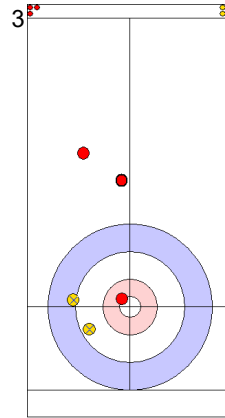

CZE: CHABICOVSKY V
Guard   ⌚ 100%