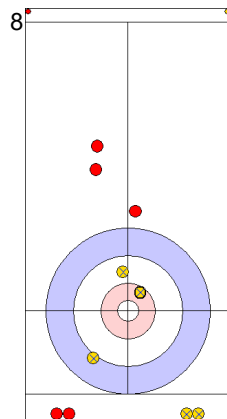

CZE: CHABICOVSKY V  
Draw   ⤵ 0%

EST: LILL H  
Draw   ⤵ 100%

CZE: CHABICOVSKY V  
Promotion Take-out   ⤵ 0%

EST: LILL H  
Draw   ⤵ 75%

CZE: CHABICOVSKY V  
Promotion Take-out   ⤵ 50%

EST: LILL H  
Draw   ⤵ 100%

CZE: ZELINGROVA J  
Double Take-out   ⤵ 50%

EST: KALDVEE M  
Draw   ⤵ 100%

	CZE	EST
Total Score	3	9
Time left	10:00	10:04

**Legend:**  
 ⤵ Clockwise   ⤴ Counter-clockwise   - Not considered

**Game - Shot by Shot**