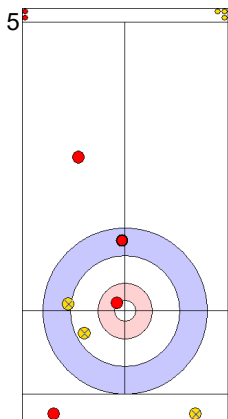

CZE: CHABICOVSKY V
Guard   ⌚ 75%