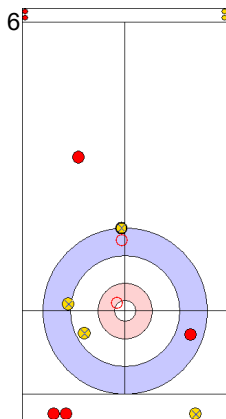

EST: KALDVEE M  
Draw   ⌚ 50%

CZE: CHABICOVSKY V  
Guard   ⌚ 100%

EST: LILL H  
Double Take-out   ⌚ 50%

CZE: CHABICOVSKY V  
Guard   ⌚ 75%

EST: LILL H  
Double Take-out   ⌚ 100%

CZE: CHABICOVSKY V  
Draw   ⌚ 100%

EST: LILL H  
Promotion Take-out   ⌚ 50%

CZE: ZELINGROVA J  
Draw   ⌚ 100%

EST: KALDVEE M  
Double Take-out   ⌚ 100%

	CZE	EST
Total Score	6	12
Time left	05:31	04:38

**Legend:**  
 ⌚ Clockwise   ⌚ Counter-clockwise   - Not considered