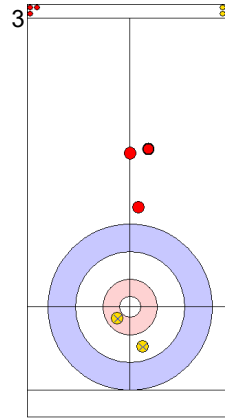

**Game - Shot by Shot**

**End 4**   ● **CZE - Czech Republic**   **3 + 0 (this end) = 3**   ● **EST - Estonia**   **6 + 3 (this end) = 9**

Prepositioned Stones

CZE: ZELINGROVA J  
Draw   ⤵ 0%

EST: KALDVEE M  
Draw   ⤵ 50%

CZE: CHABICOVSKY V  
Draw   ⤵ 0%

EST: LILL H  
Draw   ⤵ 100%

CZE: CHABICOVSKY V  
Promotion Take-out   ⤵ 0%

EST: LILL H  
Draw   ⤵ 75%

CZE: CHABICOVSKY V  
Promotion Take-out   ⤵ 50%

EST: LILL H  
Draw   ⤵ 100%

CZE: ZELINGROVA J  
Double Take-out   ⤵ 50%

EST: KALDVEE M  
Draw   ⤵ 100%

	CZE	EST
Total Score	3	9
Time left	10:00	10:04

**Legend:**  
 ⤵ Clockwise   ⤴ Counter-clockwise   - Not considered

**Game - Shot by Shot**