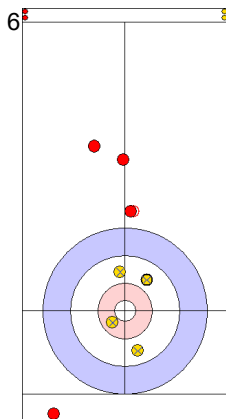

**Game - Shot by Shot**

**End 4**   ● **CZE - Czech Republic**   **3 + 0 (this end) = 3**   ● **EST - Estonia**   **6 + 3 (this end) = 9**

Prepositioned Stones

CZE: ZELINGROVA J  
Draw   ⤵ 0%

EST: KALDVEE M  
Draw   ⤵ 50%

CZE: CHABICOVSKY V  
Draw   ⤵ 0%

EST: LILL H  
Draw   ⤵ 100%

CZE: CHABICOVSKY V  
Promotion Take-out   ⤵ 0%

EST: LILL H  
Draw   ⤵ 75%

CZE: CHABICOVSKY V  
Promotion Take-out   ⤵ 50%

EST: LILL H  
Draw   ⤵ 100%