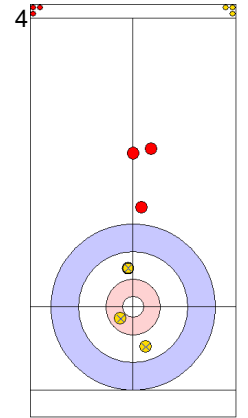

**Game - Shot by Shot**

**End 4**   ● **CZE - Czech Republic**   **3 + 0 (this end) = 3**   ● **EST - Estonia**   **6 + 3 (this end) = 9**

Prepositioned Stones

CZE: ZELINGROVA J  
Draw   ⤵ 0%

EST: KALDVEE M  
Draw   ⤵ 50%

CZE: CHABICOVSKY V  
Draw   ⤵ 0%

EST: LILL H  
Draw   ⤵ 100%

CZE: CHABICOVSKY V  
Promotion Take-out   ⤵ 0%

EST: LILL H  
Draw   ⤵ 75%

CZE: CHABICOVSKY V  
Promotion Take-out   ⤵ 50%

EST: LILL H  
Draw   ⤵ 100%

CZE: ZELINGROVA J  
Double Take-out   ⤵ 50%

EST: KALDVEE M  
Draw   ⤵ 100%

	CZE	EST
Total Score	3	9
Time left	10:00	10:04

**Legend:**  
 ⤵ Clockwise   ⤴ Counter-clockwise   - Not considered

**Game - Shot by Shot**