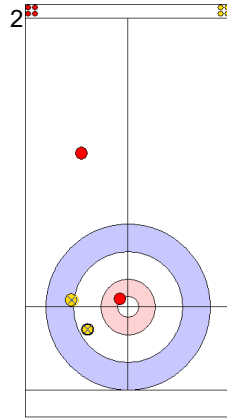

**Game - Shot by Shot**

**End 6**   **CZE - Czech Republic**   **6 + 0 (this end) = 6**   **EST - Estonia**   **9 + 3 (this end) = 12**

Power Play  
Prepositioned Stones

CZE: ZELINGROVA J  
Draw   ⌚ 100%

EST: KALDVEE M  
Draw   ⌚ 50%

CZE: CHABICOVSKY V  
Guard   ⌚ 100%

EST: LILL H  
Double Take-out   ⌚ 50%

CZE: CHABICOVSKY V  
Guard   ⌚ 75%

EST: LILL H  
Double Take-out   ⌚ 100%

CZE: CHABICOVSKY V  
Draw   ⌚ 100%