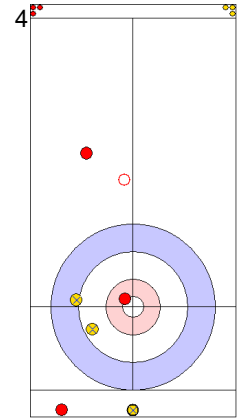

**Game - Shot by Shot**

**End 6**   **CZE - Czech Republic**   **6 + 0 (this end) = 6**   **EST - Estonia**   **9 + 3 (this end) = 12**

Power Play  
Prepositioned Stones

CZE: ZELINGROVA J  
Draw   ⌚ 100%

EST: KALDVEE M  
Draw   ⌚ 50%

CZE: CHABICOVSKY V  
Guard   ⌚ 100%

EST: LILL H  
Double Take-out   ⌚ 50%

CZE: CHABICOVSKY V  
Guard   ⌚ 75%

EST: LILL H  
Double Take-out   ⌚ 100%

CZE: CHABICOVSKY V  
Draw   ⌚ 100%