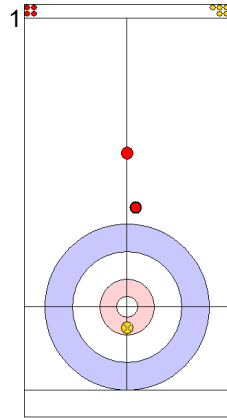

**Game - Shot by Shot**

**End 1**   ● **CZE - Czech Republic**   **0 + 0 (this end) = 0**   ● **EST - Estonia**   **0 + 5 (this end) = 5**

	CZE	EST
Total Score	0	5
Time left	19:32	18:38

**Legend:**  
 ↻ Clockwise      ↺ Counter-clockwise      - Not considered

**Game - Shot by Shot**

**End 4**   ● **CZE - Czech Republic**   **3 + 0 (this end) = 3**   ● **EST - Estonia**   **6 + 3 (this end) = 9**

Prepositioned Stones

CZE: ZELINGROVA J  
Draw   ⤵ 0%

EST: KALDVEE M  
Draw   ⤵ 50%