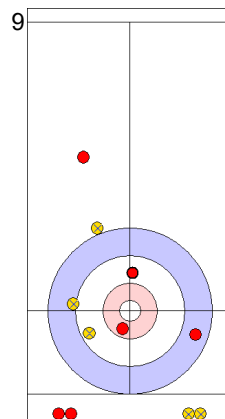

EST: KALDVEE M  
Draw   ⌚ 50%

CZE: CHABICOVSKY V  
Guard   ⌚ 100%

EST: LILL H  
Double Take-out   ⌚ 50%

CZE: CHABICOVSKY V  
Guard   ⌚ 75%

EST: LILL H  
Double Take-out   ⌚ 100%

CZE: CHABICOVSKY V  
Draw   ⌚ 100%

EST: LILL H  
Promotion Take-out   ⌚ 50%

CZE: ZELINGROVA J  
Draw   ⌚ 100%

EST: KALDVEE M  
Double Take-out   ⌚ 100%

	CZE	EST
Total Score	6	12
Time left	05:31	04:38

**Legend:**  
 ⌚ Clockwise   ⌚ Counter-clockwise   - Not considered