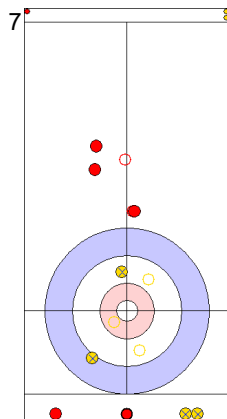

CZE: CHABICOVSKY V  
Draw   ⤵ 0%

EST: LILL H  
Draw   ⤵ 100%

CZE: CHABICOVSKY V  
Promotion Take-out   ⤵ 0%

EST: LILL H  
Draw   ⤵ 75%

CZE: CHABICOVSKY V  
Promotion Take-out   ⤵ 50%

EST: LILL H  
Draw   ⤵ 100%

CZE: ZELINGROVA J  
Double Take-out   ⤵ 50%

EST: KALDVEE M  
Draw   ⤵ 100%

	CZE	EST
Total Score	3	9
Time left	10:00	10:04

**Legend:**  
 ⤵ Clockwise   ⤴ Counter-clockwise   - Not considered

**Game - Shot by Shot**