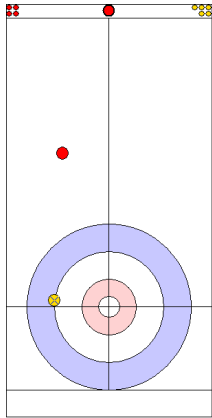

CZE: ZELINGROVA J  
Double Take-out   ⤵ 50%

EST: KALDVEE M  
Draw   ⤵ 100%

	CZE	EST
Total Score	3	9
Time left	10:00	10:04

**Legend:**  
 ⤵ Clockwise   ⤴ Counter-clockwise   - Not considered

**Game - Shot by Shot**

**End 5**   ● **CZE - Czech Republic**   **3 + 3 (this end) = 6**   ● **EST - Estonia**   **9 + 0 (this end) = 9**

	CZE	EST
Total Score	6	9
Time left	07:21	07:08

**Legend:**  
 ⤵ Clockwise      ⤴ Counter-clockwise      - Not considered

**Game - Shot by Shot**

**End 6**   **CZE - Czech Republic**   **6 + 0 (this end) = 6**   **EST - Estonia**   **9 + 3 (this end) = 12**

Power Play  
Prepositioned Stones

CZE: ZELINGROVA J  
Draw   ⌚ 100%