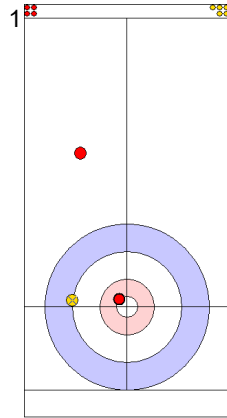

**End 5**   ● **CZE - Czech Republic**   **3 + 3 (this end) = 6**   ● **EST - Estonia**   **9 + 0 (this end) = 9**

	CZE	EST
Total Score	6	9
Time left	07:21	07:08

**Legend:**  
 ⤵ Clockwise      ⤴ Counter-clockwise      - Not considered

**Game - Shot by Shot**

**End 6**   **CZE - Czech Republic**   **6 + 0 (this end) = 6**   **EST - Estonia**   **9 + 3 (this end) = 12**

Power Play  
Prepositioned Stones

CZE: ZELINGROVA J  
Draw   ⌚ 100%