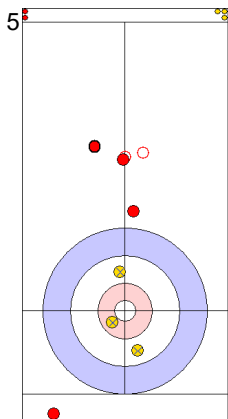

**Game - Shot by Shot**

**End 4**   ● **CZE - Czech Republic**   **3 + 0 (this end) = 3**   ● **EST - Estonia**   **6 + 3 (this end) = 9**

Prepositioned Stones

CZE: ZELINGROVA J  
Draw   ⤵ 0%

EST: KALDVEE M  
Draw   ⤵ 50%

CZE: CHABICOVSKY V  
Draw   ⤵ 0%

EST: LILL H  
Draw   ⤵ 100%

CZE: CHABICOVSKY V  
Promotion Take-out   ⤵ 0%

EST: LILL H  
Draw   ⤵ 75%

CZE: CHABICOVSKY V  
Promotion Take-out   ⤵ 50%

EST: LILL H  
Draw   ⤵ 100%