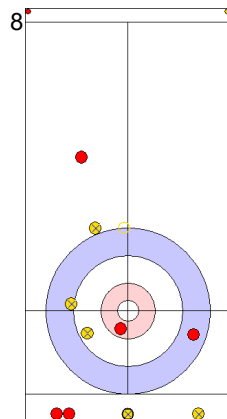

EST: KALDVEE M  
Draw   ⌚ 50%

CZE: CHABICOVSKY V  
Guard   ⌚ 100%

EST: LILL H  
Double Take-out   ⌚ 50%

CZE: CHABICOVSKY V  
Guard   ⌚ 75%

EST: LILL H  
Double Take-out   ⌚ 100%

CZE: CHABICOVSKY V  
Draw   ⌚ 100%

EST: LILL H  
Promotion Take-out   ⌚ 50%

CZE: ZELINGROVA J  
Draw   ⌚ 100%

EST: KALDVEE M  
Double Take-out   ⌚ 100%

	CZE	EST
Total Score	6	12
Time left	05:31	04:38

**Legend:**  
 ⌚ Clockwise   ⌚ Counter-clockwise   - Not considered