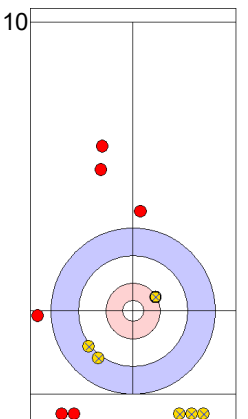

CZE: CHABICOVSKY V  
Draw   ⤵ 0%

EST: LILL H  
Draw   ⤵ 100%

CZE: CHABICOVSKY V  
Promotion Take-out   ⤵ 0%

EST: LILL H  
Draw   ⤵ 75%

CZE: CHABICOVSKY V  
Promotion Take-out   ⤵ 50%

EST: LILL H  
Draw   ⤵ 100%

CZE: ZELINGROVA J  
Double Take-out   ⤵ 50%

EST: KALDVEE M  
Draw   ⤵ 100%

	CZE	EST
Total Score	3	9
Time left	10:00	10:04

**Legend:**  
 ⤵ Clockwise   ⤴ Counter-clockwise   - Not considered

**Game - Shot by Shot**