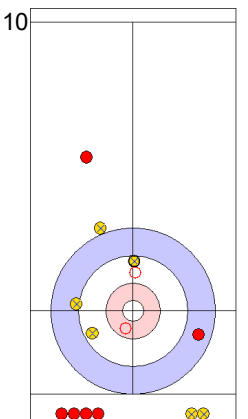

EST: KALDVEE M  
Draw   ⌚ 50%

CZE: CHABICOVSKY V  
Guard   ⌚ 100%

EST: LILL H  
Double Take-out   ⌚ 50%

CZE: CHABICOVSKY V  
Guard   ⌚ 75%

EST: LILL H  
Double Take-out   ⌚ 100%

CZE: CHABICOVSKY V  
Draw   ⌚ 100%

EST: LILL H  
Promotion Take-out   ⌚ 50%

CZE: ZELINGROVA J  
Draw   ⌚ 100%

EST: KALDVEE M  
Double Take-out   ⌚ 100%

	CZE	EST
Total Score	6	12
Time left	05:31	04:38

**Legend:**  
 ⌚ Clockwise   ⌚ Counter-clockwise   - Not considered