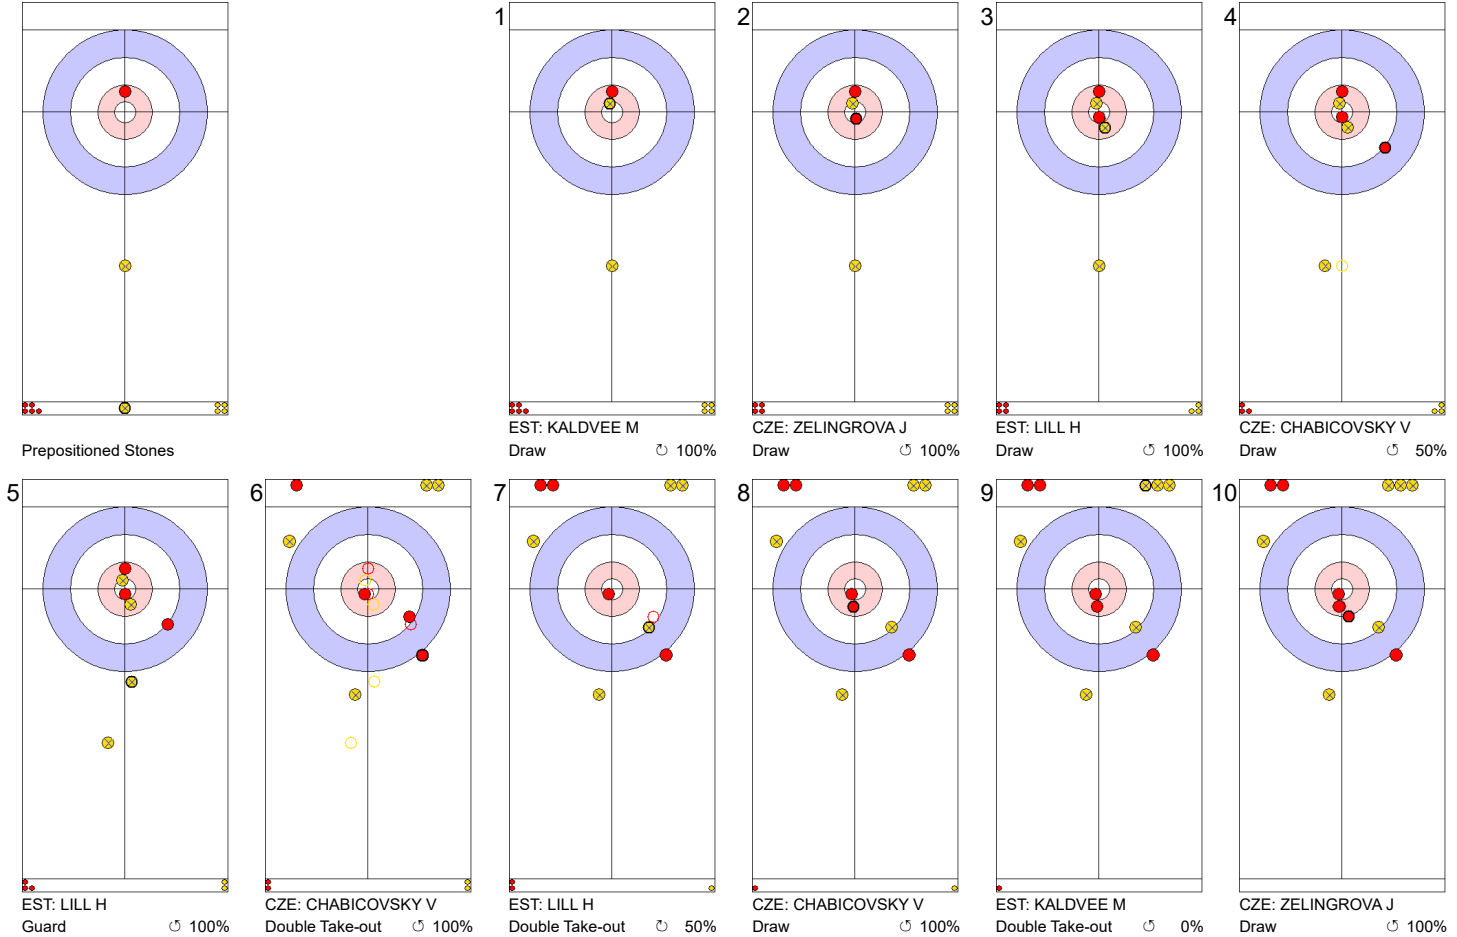

CZE: ZELINGROVA J  
Double Take-out   ⤵ 50%

EST: KALDVEE M  
Draw   ⤵ 100%

	CZE	EST
Total Score	3	9
Time left	10:00	10:04

**Legend:**  
 ⤵ Clockwise   ⤴ Counter-clockwise   - Not considered

**Game - Shot by Shot**

**End 5**   ● **CZE - Czech Republic**   **3 + 3 (this end) = 6**   ● **EST - Estonia**   **9 + 0 (this end) = 9**

	CZE	EST
Total Score	6	9
Time left	07:21	07:08

**Legend:**  
 ⤵ Clockwise      ⤴ Counter-clockwise      - Not considered

**Game - Shot by Shot**

**End 6**   **CZE - Czech Republic**   **6 + 0 (this end) = 6**   **EST - Estonia**   **9 + 3 (this end) = 12**

Power Play  
Prepositioned Stones

CZE: ZELINGROVA J  
Draw   ⌚ 100%