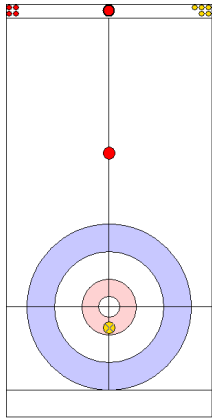

**Game - Shot by Shot**

**End 1**   ● **CZE - Czech Republic**   **0 + 0 (this end) = 0**   ● **EST - Estonia**   **0 + 5 (this end) = 5**

	CZE	EST
Total Score	0	5
Time left	19:32	18:38

**Legend:**  
 ↻ Clockwise      ↺ Counter-clockwise      - Not considered

**Game - Shot by Shot**

**End 4**   ● **CZE - Czech Republic**   **3 + 0 (this end) = 3**   ● **EST - Estonia**   **6 + 3 (this end) = 9**

Prepositioned Stones

CZE: ZELINGROVA J  
Draw   ⤵ 0%

EST: KALDVEE M  
Draw   ⤵ 50%