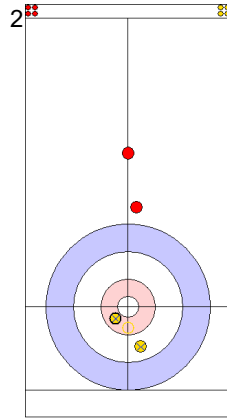

**Game - Shot by Shot**

**End 4**   ● **CZE - Czech Republic**   **3 + 0 (this end) = 3**   ● **EST - Estonia**   **6 + 3 (this end) = 9**

Prepositioned Stones

CZE: ZELINGROVA J  
Draw   ⤵ 0%

EST: KALDVEE M  
Draw   ⤵ 50%

CZE: CHABICOVSKY V  
Draw   ⤵ 0%

EST: LILL H  
Draw   ⤵ 100%

CZE: CHABICOVSKY V  
Promotion Take-out   ⤵ 0%

EST: LILL H  
Draw   ⤵ 75%

CZE: CHABICOVSKY V  
Promotion Take-out   ⤵ 50%

EST: LILL H  
Draw   ⤵ 100%

CZE: ZELINGROVA J  
Double Take-out   ⤵ 50%

EST: KALDVEE M  
Draw   ⤵ 100%

	CZE	EST
Total Score	3	9
Time left	10:00	10:04

**Legend:**  
 ⤵ Clockwise   ⤴ Counter-clockwise   - Not considered

**Game - Shot by Shot**