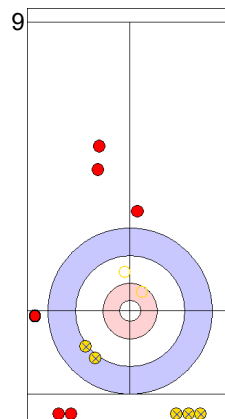

CZE: CHABICOVSKY V  
Draw   ⤵ 0%

EST: LILL H  
Draw   ⤵ 100%

CZE: CHABICOVSKY V  
Promotion Take-out   ⤵ 0%

EST: LILL H  
Draw   ⤵ 75%

CZE: CHABICOVSKY V  
Promotion Take-out   ⤵ 50%

EST: LILL H  
Draw   ⤵ 100%

CZE: ZELINGROVA J  
Double Take-out   ⤵ 50%

EST: KALDVEE M  
Draw   ⤵ 100%

	CZE	EST
Total Score	3	9
Time left	10:00	10:04

**Legend:**  
 ⤵ Clockwise   ⤴ Counter-clockwise   - Not considered

**Game - Shot by Shot**