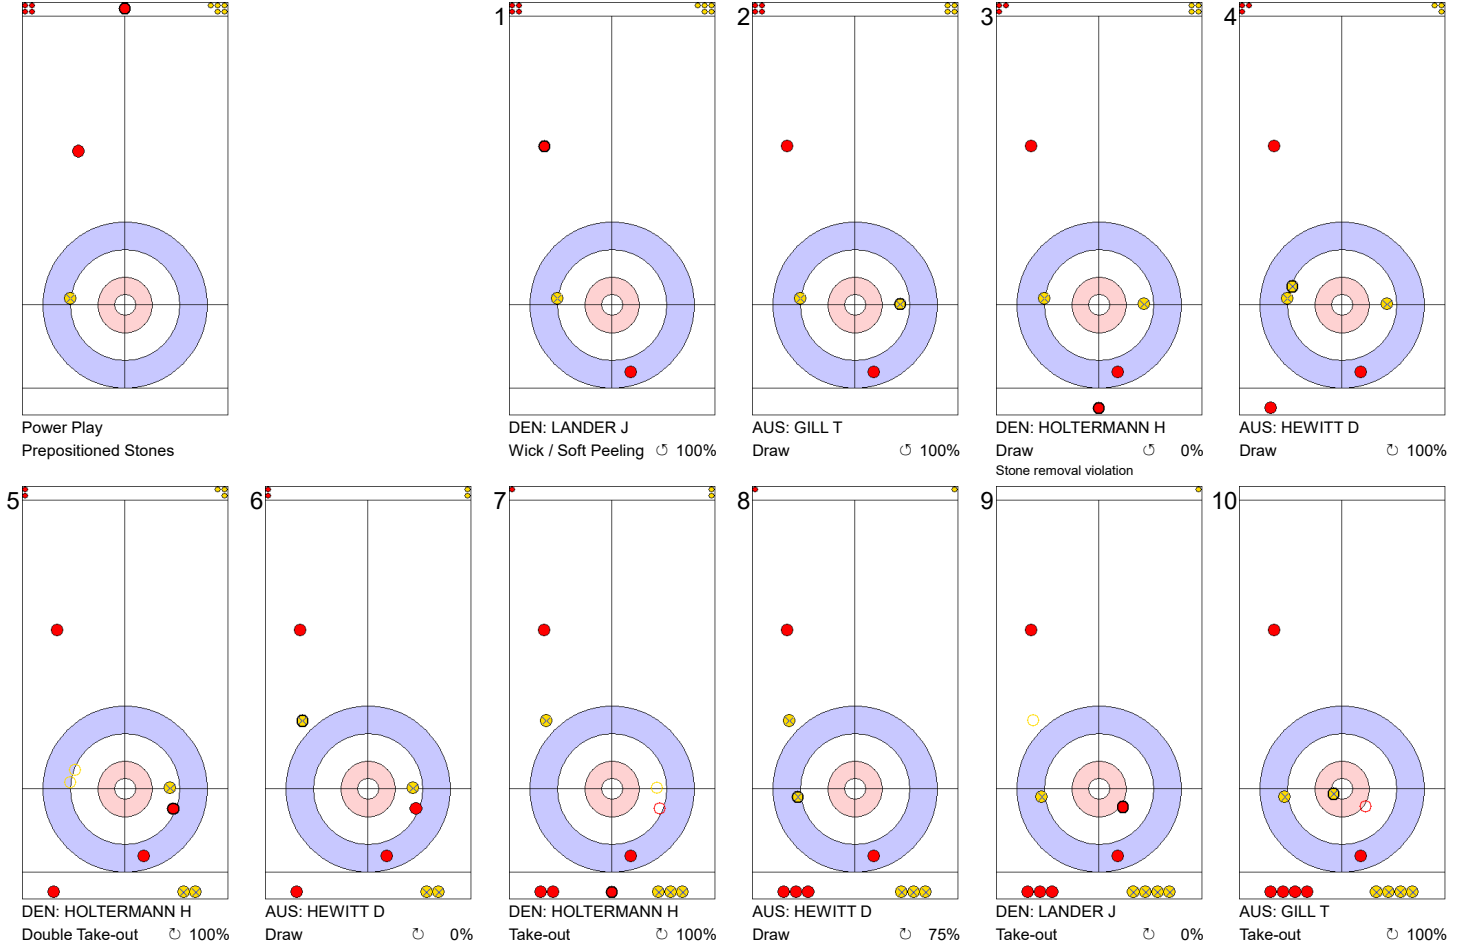

DEN: LANDER J
Draw ⤴ 100%

AUS: HEWITT D
Draw ⤴ 100%

DEN: HOLTERMANN H
Clearing ⤴ 0%

AUS: HEWITT D
Draw ⤴ 75%

DEN: HOLTERMANN H
Draw ⤴ 0%

AUS: HEWITT D
Promotion Take-out ⤴ 50%

DEN: HOLTERMANN H
Take-out ⤴ 100%

AUS: GILL T
Hit and Roll ⤴ 75%

DEN: LANDER J
Take-out ⤴ 100%

	DEN	AUS
Total Score	6	4
Time left	10:01	07:51

Legend:
 Clockwise
 Counter-clockwise
 - Not considered

Game - Shot by Shot

End 6 **DEN - Denmark** 6 + 0 (this end) = 6 **AUS - Australia** 4 + 2 (this end) = 6

	DEN	AUS
Total Score	6	6
Time left	07:25	05:06

Legend:
 ↻ Clockwise ↺ Counter-clockwise - Not considered

Game - Shot by Shot

End 7 **DEN - Denmark 6 + 0 (this end) = 6** **AUS - Australia 6 + 1 (this end) = 7**

	DEN	AUS
Total Score	6	7
Time left	04:40	03:35

Legend:
 Clockwise Counter-clockwise - Not considered

Game - Shot by Shot

	DEN	AUS
Total Score	7	7
Time left	03:00	00:57

Legend:
 Clockwise
 Counter-clockwise
 - Not considered