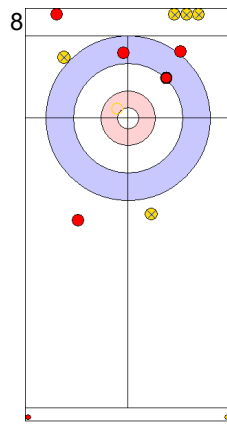

Legend:
 Clockwise Counter-clockwise - Not considered

Game - Shot by Shot

End 5 ● **DEN - Denmark** **3 + 3 (this end) = 6** ⊗ **AUS - Australia** **4 + 0 (this end) = 4**

Prepositioned Stones

AUS: GILL T
Draw ⤴ 100%

DEN: LANDER J
Draw ⤴ 100%

AUS: HEWITT D
Draw ⤴ 100%

DEN: HOLTERMANN H
Clearing ⤴ 0%

AUS: HEWITT D
Draw ⤴ 75%

DEN: HOLTERMANN H
Draw ⤴ 0%

AUS: HEWITT D
Promotion Take-out ⤴ 50%

DEN: HOLTERMANN H
Take-out ⤴ 100%

AUS: GILL T
Hit and Roll ⤴ 75%

DEN: LANDER J
Take-out ⤴ 100%

	DEN	AUS
Total Score	6	4
Time left	10:01	07:51

Legend:
 Clockwise
 Counter-clockwise
 - Not considered

Game - Shot by Shot

End 6 **DEN - Denmark** 6 + 0 (this end) = 6 **AUS - Australia** 4 + 2 (this end) = 6

	DEN	AUS
Total Score	6	6
Time left	07:25	05:06

Legend:
 ↻ Clockwise ↺ Counter-clockwise - Not considered

Game - Shot by Shot

End 7 **DEN - Denmark 6 + 0 (this end) = 6** **AUS - Australia 6 + 1 (this end) = 7**