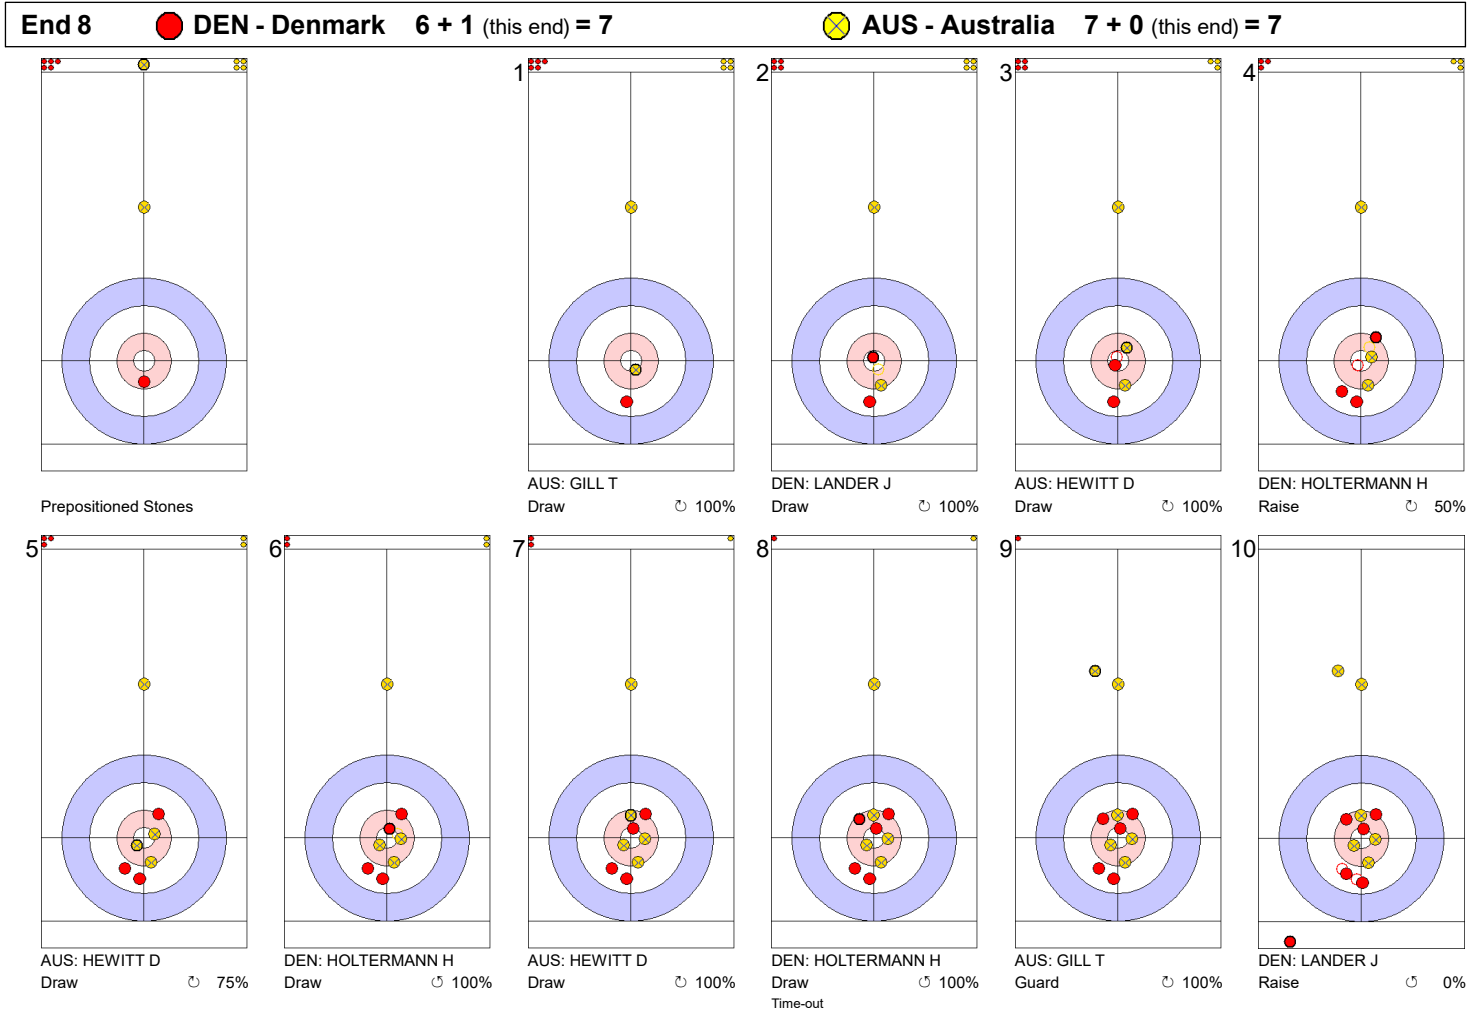

AUS: GILL T
Hit and Roll ⤴ 75%

DEN: LANDER J
Take-out ⤴ 100%

	DEN	AUS
Total Score	6	4
Time left	10:01	07:51

Legend:
 Clockwise
 Counter-clockwise
 - Not considered

Game - Shot by Shot

End 6 **DEN - Denmark** 6 + 0 (this end) = 6 **AUS - Australia** 4 + 2 (this end) = 6

	DEN	AUS
Total Score	6	6
Time left	07:25	05:06

Legend:
 ↻ Clockwise ↺ Counter-clockwise - Not considered

Game - Shot by Shot

End 7 **DEN - Denmark 6 + 0 (this end) = 6** **AUS - Australia 6 + 1 (this end) = 7**

	DEN	AUS
Total Score	6	7
Time left	04:40	03:35

Legend:
 Clockwise Counter-clockwise - Not considered

Game - Shot by Shot

	DEN	AUS
Total Score	7	7
Time left	03:00	00:57

Legend:
 Clockwise
 Counter-clockwise
 - Not considered

Game - Shot by Shot

End 9 ● **DEN - Denmark** 7 + 0 (this end) = 7 ● **AUS - Australia** 7 + 2 (this end) = 9

	DEN	AUS
Total Score	7	9
Time left	00:36	00:44

Legend:
 ↻ Clockwise ↺ Counter-clockwise - Not considered