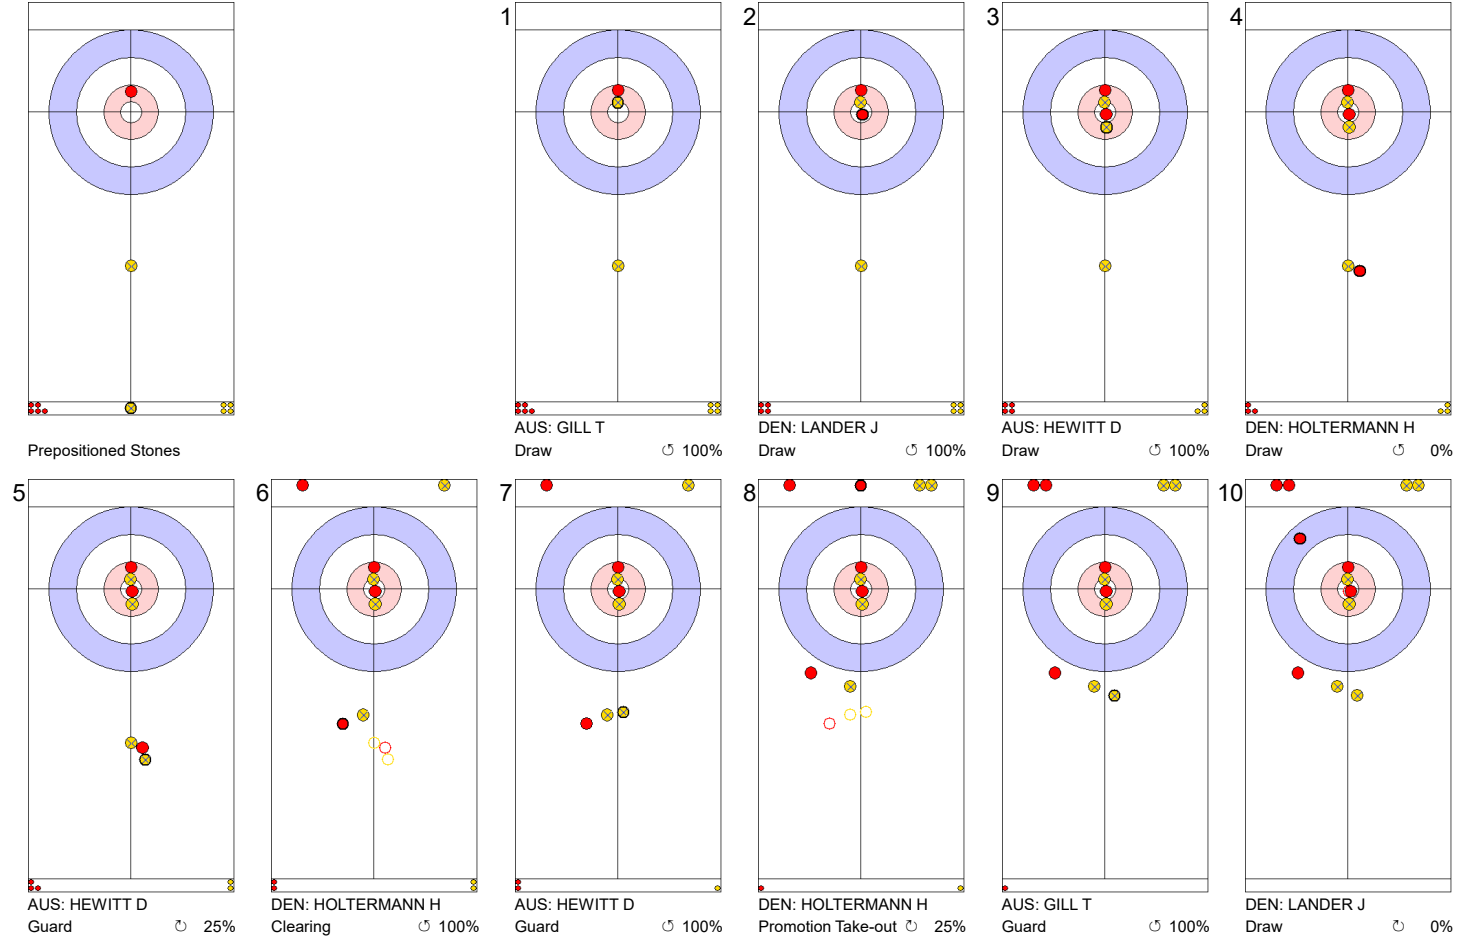

Game - Shot by Shot

End 1 ● **DEN - Denmark** 0 + 2 (this end) = 2 ● **AUS - Australia** 0 + 0 (this end) = 0

	DEN	AUS
Total Score	2	0
Time left	20:26	20:02

Legend:
 ↻ Clockwise ↺ Counter-clockwise - Not considered

Game - Shot by Shot

End 2 ● **DEN - Denmark** **2 + 0** (this end) = **2** ● **AUS - Australia** **0 + 2** (this end) = **2**

	DEN	AUS
Total Score	2	2
Time left	18:25	16:38

Legend:
 ⌚ Clockwise ⌚ Counter-clockwise - Not considered

Game - Shot by Shot

End 3 ● **DEN - Denmark** **2 + 1 (this end) = 3** ⊗ **AUS - Australia** **2 + 0 (this end) = 2**

	DEN	AUS
Total Score	3	2
Time left	15:31	14:47

Legend:
↻ Clockwise ↺ Counter-clockwise - Not considered