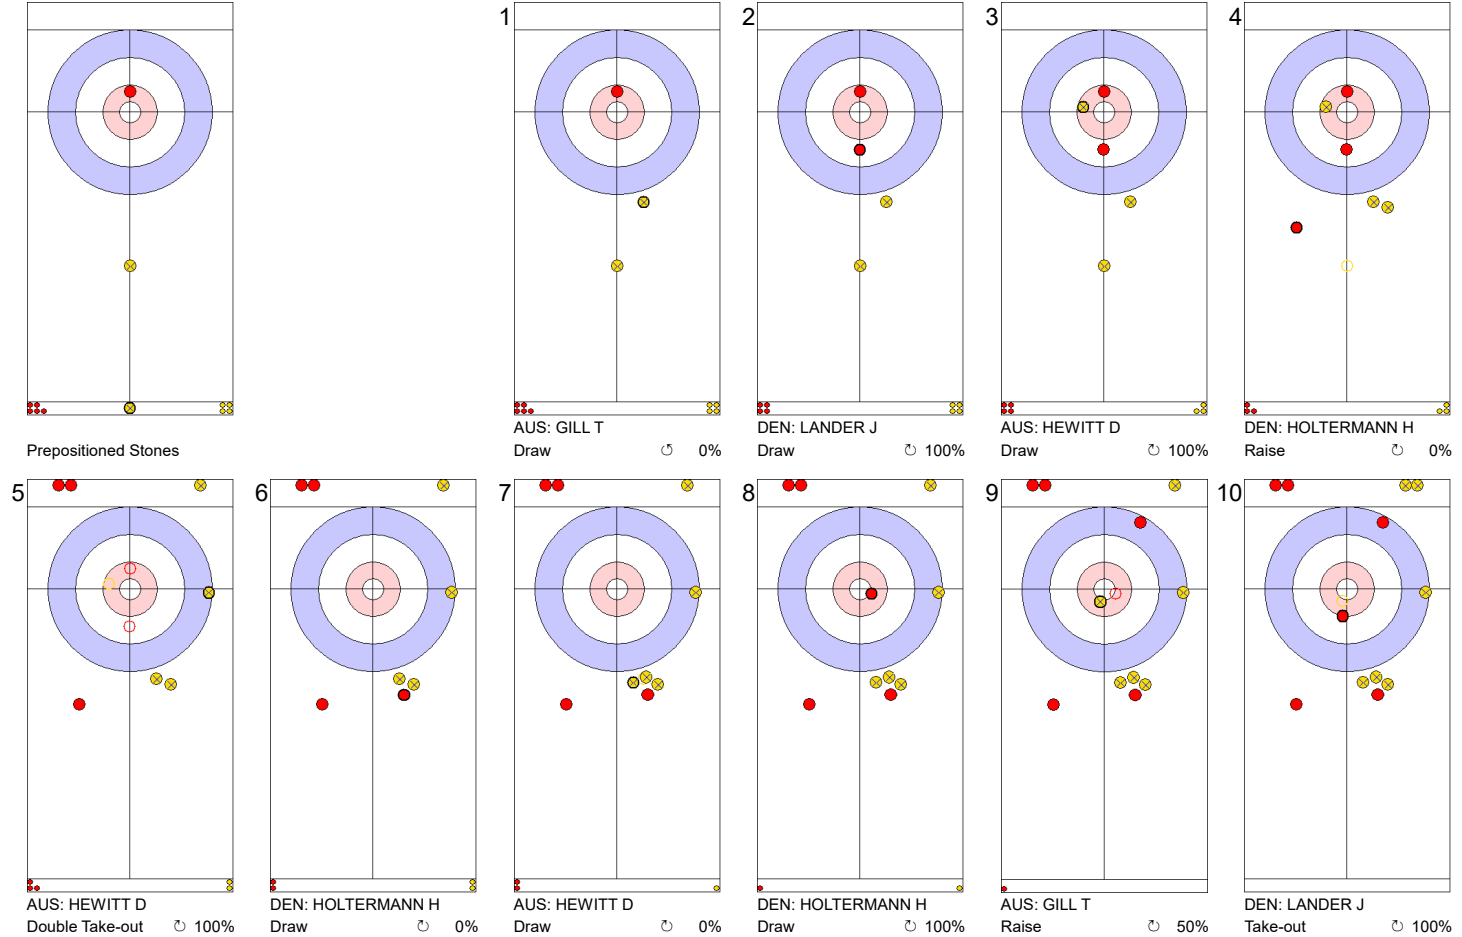

Game - Shot by Shot

End 1 ● **DEN - Denmark** 0 + 2 (this end) = 2 ● **AUS - Australia** 0 + 0 (this end) = 0

	DEN	AUS
Total Score	2	0
Time left	20:26	20:02

Legend:
 ↻ Clockwise ↺ Counter-clockwise - Not considered

Game - Shot by Shot

End 2 ● **DEN - Denmark** **2 + 0** (this end) = **2** ● **AUS - Australia** **0 + 2** (this end) = **2**

	DEN	AUS
Total Score	2	2
Time left	18:25	16:38

Legend:
 ⌚ Clockwise ⌚ Counter-clockwise - Not considered

Game - Shot by Shot

End 3 ● **DEN - Denmark** **2 + 1 (this end) = 3** ⊗ **AUS - Australia** **2 + 0 (this end) = 2**

	DEN	AUS
Total Score	3	2
Time left	15:31	14:47

Legend:
↻ Clockwise ↺ Counter-clockwise - Not considered