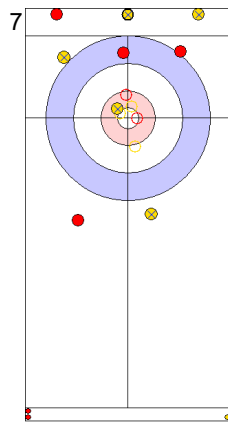

Legend:
 Clockwise Counter-clockwise - Not considered

Game - Shot by Shot

End 5 ● **DEN - Denmark** **3 + 3 (this end) = 6** ⊗ **AUS - Australia** **4 + 0 (this end) = 4**

Prepositioned Stones

AUS: GILL T
Draw ⤴ 100%

DEN: LANDER J
Draw ⤴ 100%

AUS: HEWITT D
Draw ⤴ 100%

DEN: HOLTERMANN H
Clearing ⤴ 0%

AUS: HEWITT D
Draw ⤴ 75%

DEN: HOLTERMANN H
Draw ⤴ 0%

AUS: HEWITT D
Promotion Take-out ⤴ 50%

DEN: HOLTERMANN H
Take-out ⤴ 100%

AUS: GILL T
Hit and Roll ⤴ 75%

DEN: LANDER J
Take-out ⤴ 100%

	DEN	AUS
Total Score	6	4
Time left	10:01	07:51

Legend:
 Clockwise
 Counter-clockwise
 - Not considered

Game - Shot by Shot

End 6 **DEN - Denmark** 6 + 0 (this end) = 6 **AUS - Australia** 4 + 2 (this end) = 6

	DEN	AUS
Total Score	6	6
Time left	07:25	05:06

Legend:
 ↻ Clockwise ↺ Counter-clockwise - Not considered

Game - Shot by Shot

End 7 **DEN - Denmark 6 + 0 (this end) = 6** **AUS - Australia 6 + 1 (this end) = 7**