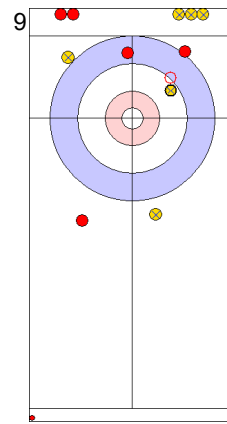

Legend:
 Clockwise Counter-clockwise - Not considered

Game - Shot by Shot

End 5 ● **DEN - Denmark** **3 + 3 (this end) = 6** ⊗ **AUS - Australia** **4 + 0 (this end) = 4**

Prepositioned Stones

AUS: GILL T
Draw ⤴ 100%

DEN: LANDER J
Draw ⤴ 100%

AUS: HEWITT D
Draw ⤴ 100%

DEN: HOLTERMANN H
Clearing ⤴ 0%

AUS: HEWITT D
Draw ⤴ 75%

DEN: HOLTERMANN H
Draw ⤴ 0%

AUS: HEWITT D
Promotion Take-out ⤴ 50%

DEN: HOLTERMANN H
Take-out ⤴ 100%

AUS: GILL T
Hit and Roll ⤴ 75%

DEN: LANDER J
Take-out ⤴ 100%

	DEN	AUS
Total Score	6	4
Time left	10:01	07:51

Legend:
 Clockwise
 Counter-clockwise
 - Not considered

Game - Shot by Shot

End 6 **DEN - Denmark** 6 + 0 (this end) = 6 **AUS - Australia** 4 + 2 (this end) = 6

	DEN	AUS
Total Score	6	6
Time left	07:25	05:06

Legend:
 ↻ Clockwise ↺ Counter-clockwise - Not considered

Game - Shot by Shot

End 7 **DEN - Denmark 6 + 0 (this end) = 6** **AUS - Australia 6 + 1 (this end) = 7**