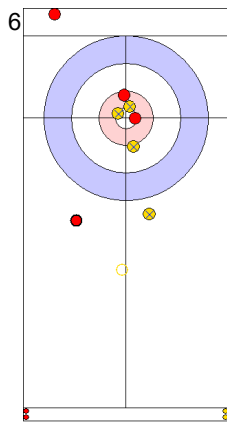

Legend:
 Clockwise Counter-clockwise - Not considered

Game - Shot by Shot

End 5 ● **DEN - Denmark** **3 + 3 (this end) = 6** ⊗ **AUS - Australia** **4 + 0 (this end) = 4**

Prepositioned Stones

AUS: GILL T
Draw ⤴ 100%

DEN: LANDER J
Draw ⤴ 100%

AUS: HEWITT D
Draw ⤴ 100%

DEN: HOLTERMANN H
Clearing ⤴ 0%

AUS: HEWITT D
Draw ⤴ 75%

DEN: HOLTERMANN H
Draw ⤴ 0%

AUS: HEWITT D
Promotion Take-out ⤴ 50%

DEN: HOLTERMANN H
Take-out ⤴ 100%

AUS: GILL T
Hit and Roll ⤴ 75%

DEN: LANDER J
Take-out ⤴ 100%

	DEN	AUS
Total Score	6	4
Time left	10:01	07:51

Legend:
 Clockwise
 Counter-clockwise
 - Not considered

Game - Shot by Shot

End 6 **DEN - Denmark** 6 + 0 (this end) = 6 **AUS - Australia** 4 + 2 (this end) = 6

	DEN	AUS
Total Score	6	6
Time left	07:25	05:06

Legend:
 ↻ Clockwise ↺ Counter-clockwise - Not considered

Game - Shot by Shot

End 7 **DEN - Denmark 6 + 0 (this end) = 6** **AUS - Australia 6 + 1 (this end) = 7**