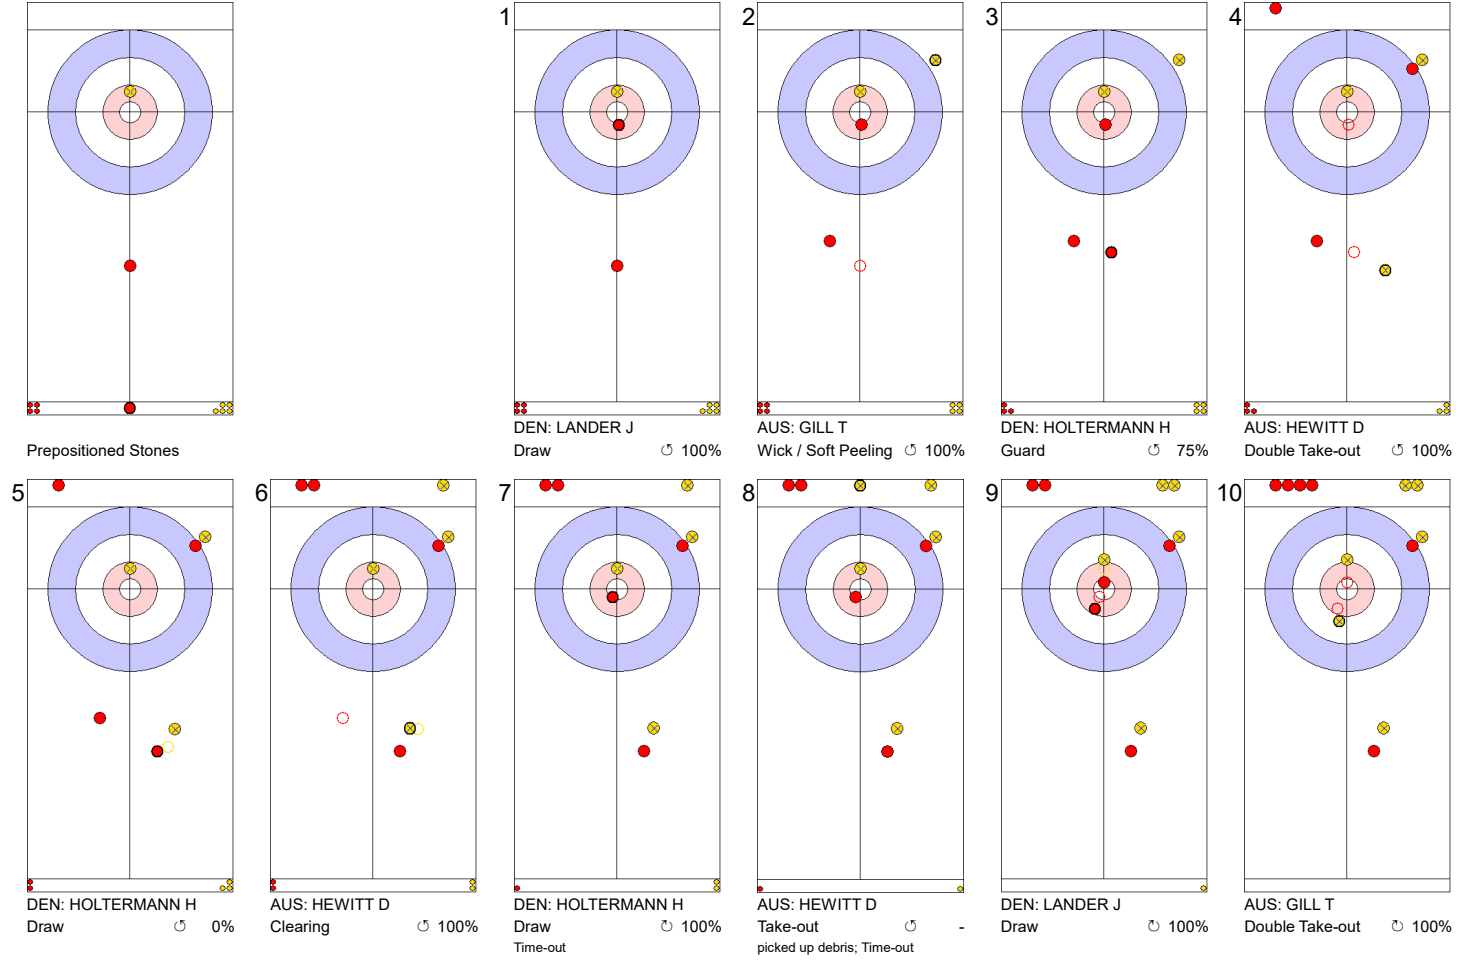

AUS: GILL T
Hit and Roll ⤴ 75%

DEN: LANDER J
Take-out ⤴ 100%

	DEN	AUS
Total Score	6	4
Time left	10:01	07:51

Legend:
 Clockwise
 Counter-clockwise
 - Not considered

Game - Shot by Shot

End 6 **DEN - Denmark** 6 + 0 (this end) = 6 **AUS - Australia** 4 + 2 (this end) = 6

	DEN	AUS
Total Score	6	6
Time left	07:25	05:06

Legend:
 ↻ Clockwise ↺ Counter-clockwise - Not considered

Game - Shot by Shot

End 7 **DEN - Denmark 6 + 0 (this end) = 6** **AUS - Australia 6 + 1 (this end) = 7**

	DEN	AUS
Total Score	6	7
Time left	04:40	03:35

Legend:
 Clockwise Counter-clockwise - Not considered

Game - Shot by Shot

	DEN	AUS
Total Score	7	7
Time left	03:00	00:57

Legend:
 Clockwise
 Counter-clockwise
 - Not considered

Game - Shot by Shot

End 9 ● **DEN - Denmark** 7 + 0 (this end) = 7 ● **AUS - Australia** 7 + 2 (this end) = 9

	DEN	AUS
Total Score	7	9
Time left	00:36	00:44

Legend:
 ↻ Clockwise ↺ Counter-clockwise - Not considered