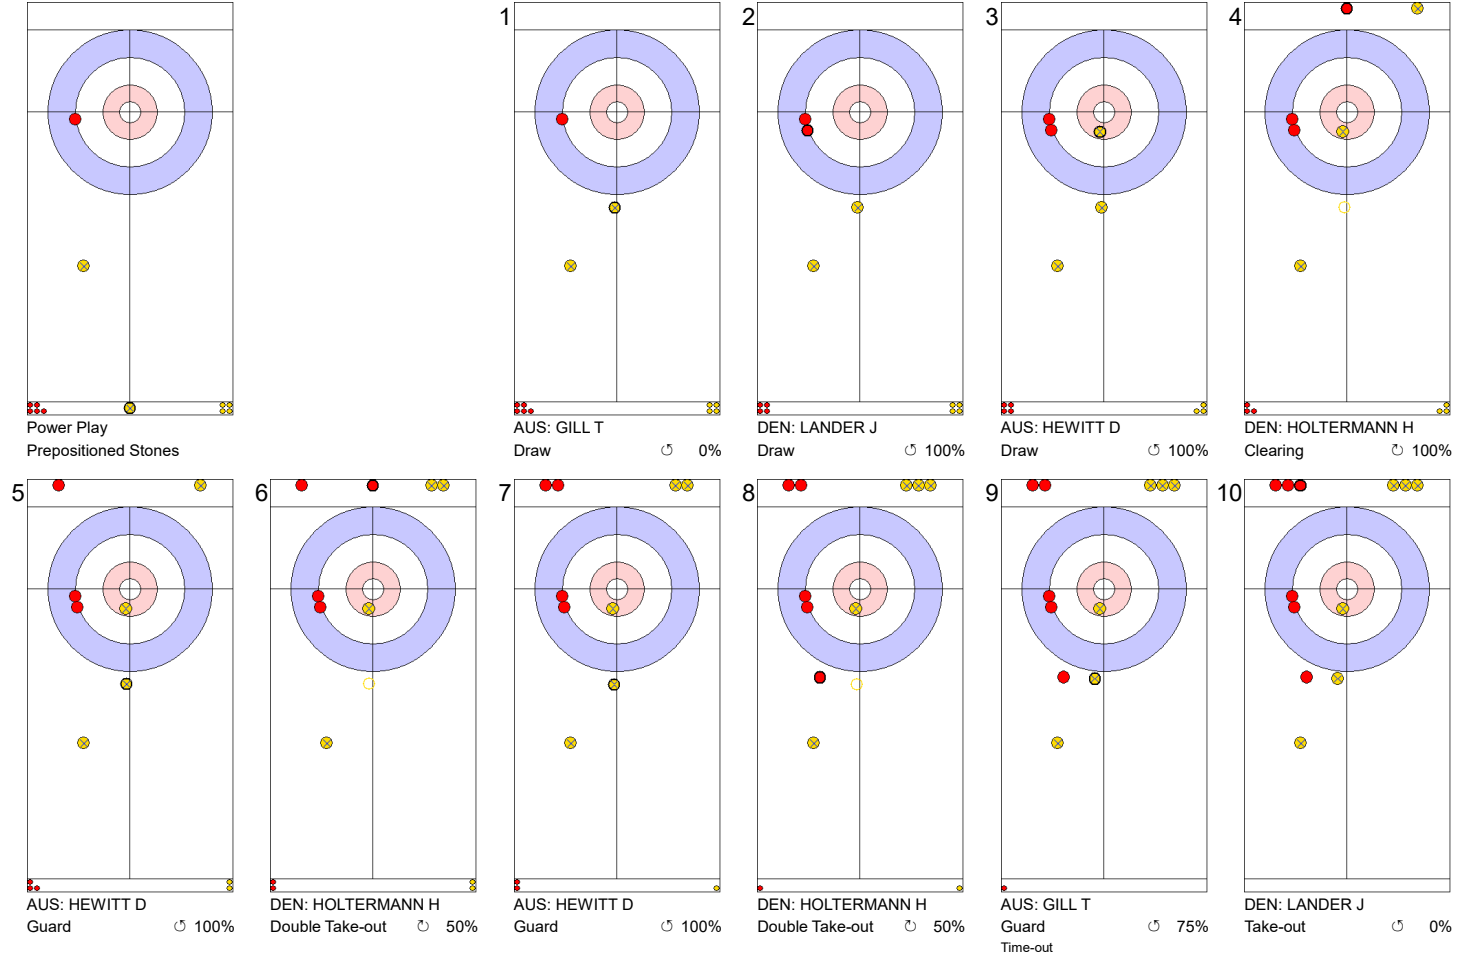

AUS: GILL T
Hit and Roll ⤴ 75%

DEN: LANDER J
Take-out ⤴ 100%

	DEN	AUS
Total Score	6	4
Time left	10:01	07:51

Legend:
 Clockwise
 Counter-clockwise
 - Not considered

Game - Shot by Shot

End 6 **DEN - Denmark** 6 + 0 (this end) = 6 **AUS - Australia** 4 + 2 (this end) = 6

	DEN	AUS
Total Score	6	6
Time left	07:25	05:06

Legend:
 ↻ Clockwise ↺ Counter-clockwise - Not considered

Game - Shot by Shot

End 7 **DEN - Denmark 6 + 0 (this end) = 6** **AUS - Australia 6 + 1 (this end) = 7**

	DEN	AUS
Total Score	6	7
Time left	04:40	03:35

Legend:
 Clockwise Counter-clockwise - Not considered

Game - Shot by Shot

	DEN	AUS
Total Score	7	7
Time left	03:00	00:57

Legend:
 Clockwise
 Counter-clockwise
 - Not considered

Game - Shot by Shot

End 9 ● **DEN - Denmark** 7 + 0 (this end) = 7 ● **AUS - Australia** 7 + 2 (this end) = 9

	DEN	AUS
Total Score	7	9
Time left	00:36	00:44

Legend:
 ↻ Clockwise ↺ Counter-clockwise - Not considered