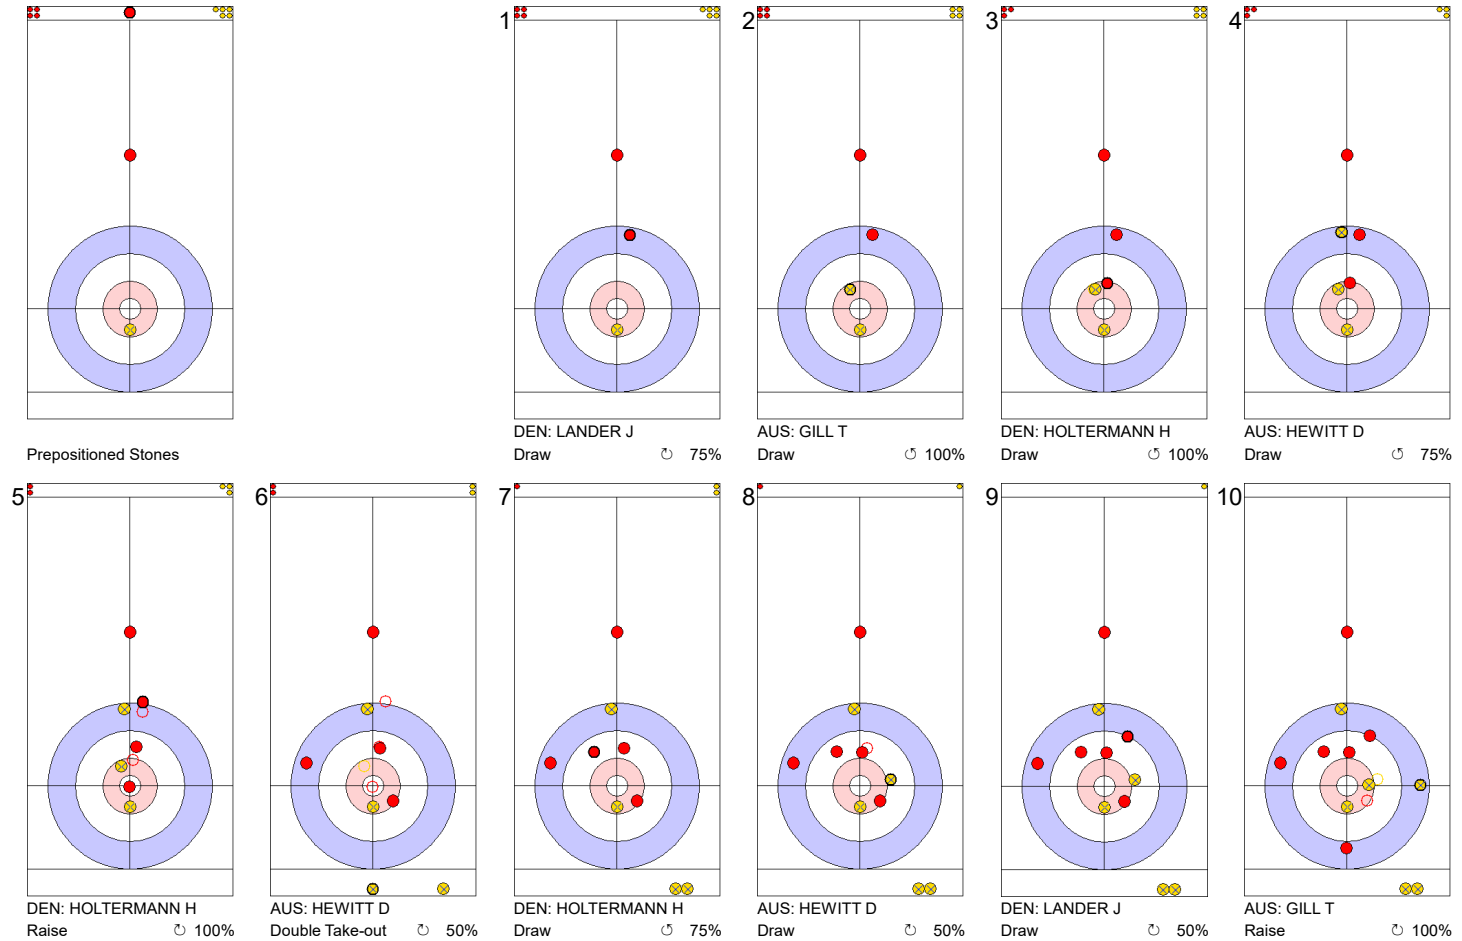

Game - Shot by Shot

End 1 ● **DEN - Denmark** 0 + 2 (this end) = 2 ● **AUS - Australia** 0 + 0 (this end) = 0

	DEN	AUS
Total Score	2	0
Time left	20:26	20:02

Legend:
 ↻ Clockwise ↺ Counter-clockwise - Not considered

Game - Shot by Shot

End 2 ● **DEN - Denmark** **2 + 0** (this end) = **2** ● **AUS - Australia** **0 + 2** (this end) = **2**

	DEN	AUS
Total Score	2	2
Time left	18:25	16:38

Legend:
 ⌚ Clockwise ⌚ Counter-clockwise - Not considered

Game - Shot by Shot

End 3 ● **DEN - Denmark** **2 + 1 (this end) = 3** ⊗ **AUS - Australia** **2 + 0 (this end) = 2**

	DEN	AUS
Total Score	3	2
Time left	15:31	14:47

Legend:
↻ Clockwise ↺ Counter-clockwise - Not considered