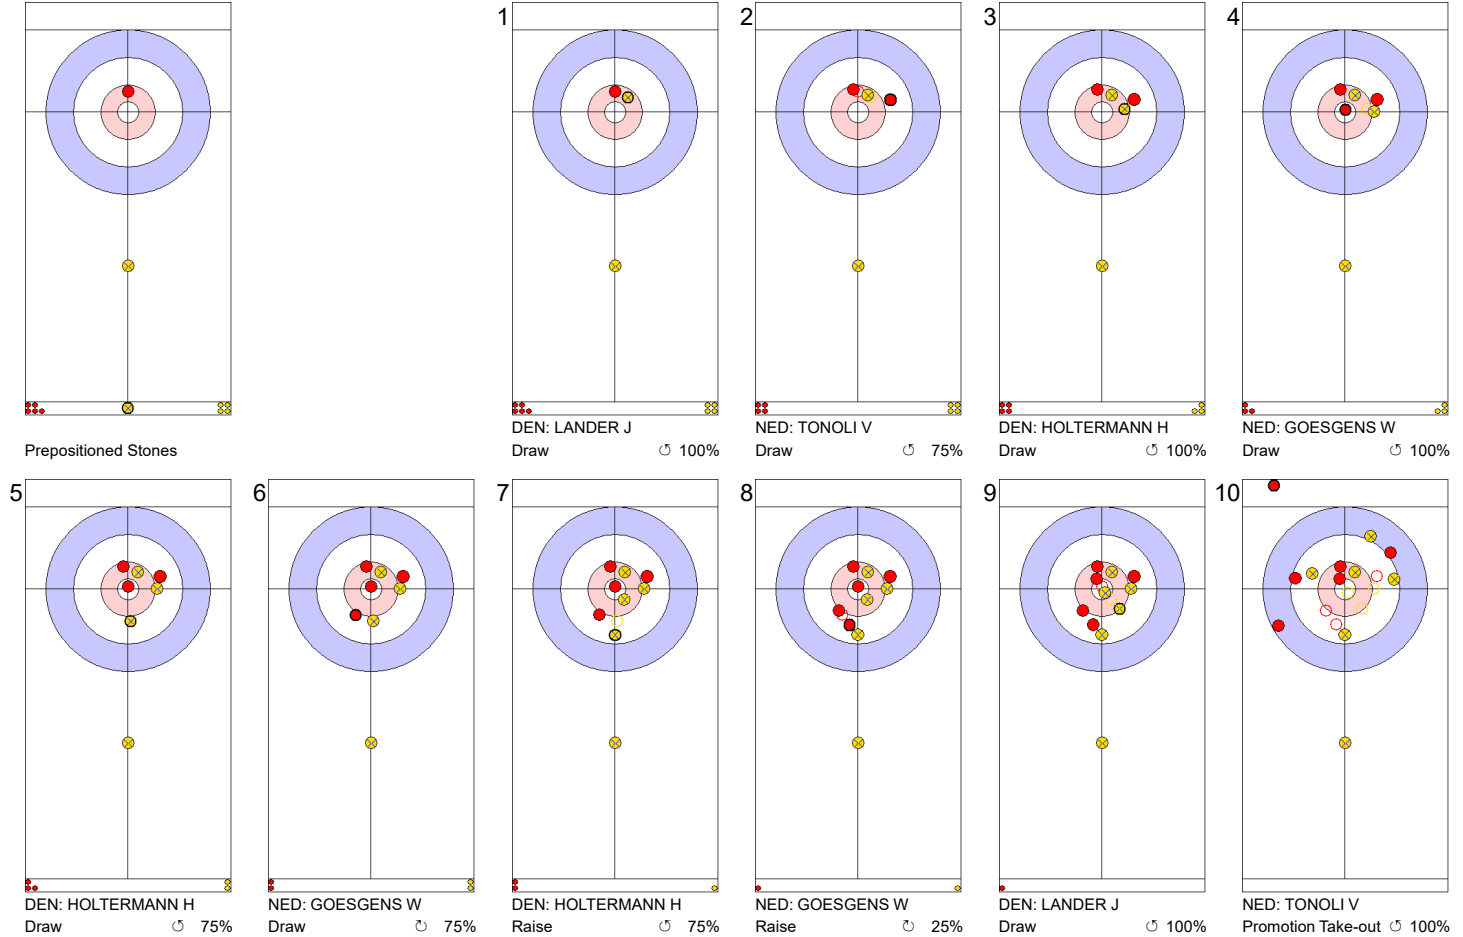

Game - Shot by Shot

End 4 ● **NED - Netherlands** **5 + 0** (this end) = **5** ● **DEN - Denmark** **2 + 3** (this end) = **5**

Prepositioned Stones

NED: TONOLI V
Draw ⤵ 50%

DEN: LANDER J
Draw ⤵ 100%

NED: GOESGENS W
Draw ⤵ 100%

DEN: HOLTERMANN H
Draw ⤵ 100%

NED: GOESGENS W
Draw ⤵ 100%

DEN: HOLTERMANN H
Draw ⤵ 100%

NED: GOESGENS W
Guard ⤵ 100%

DEN: HOLTERMANN H
Draw ⤵ 0%

NED: TONOLI V
Promotion Take-out ⤵ 100%

DEN: LANDER J
Promotion Take-out ⤵ 100%

	NED	DEN
Total Score	5	5
Time left	10:05	10:27

Legend:
 ⤵ Clockwise ⤴ Counter-clockwise - Not considered

Game - Shot by Shot

End 5 ● **NED - Netherlands** **5 + 1 (this end) = 6** ⊗ **DEN - Denmark** **5 + 0 (this end) = 5**

	NED	DEN
Total Score	6	5
Time left	07:31	07:12

Legend:
⤵ Clockwise ⤴ Counter-clockwise - Not considered

Game - Shot by Shot

End 6 ● **NED - Netherlands** **6 + 1** (this end) = **7** ● **DEN - Denmark** **5 + 0** (this end) = **5**