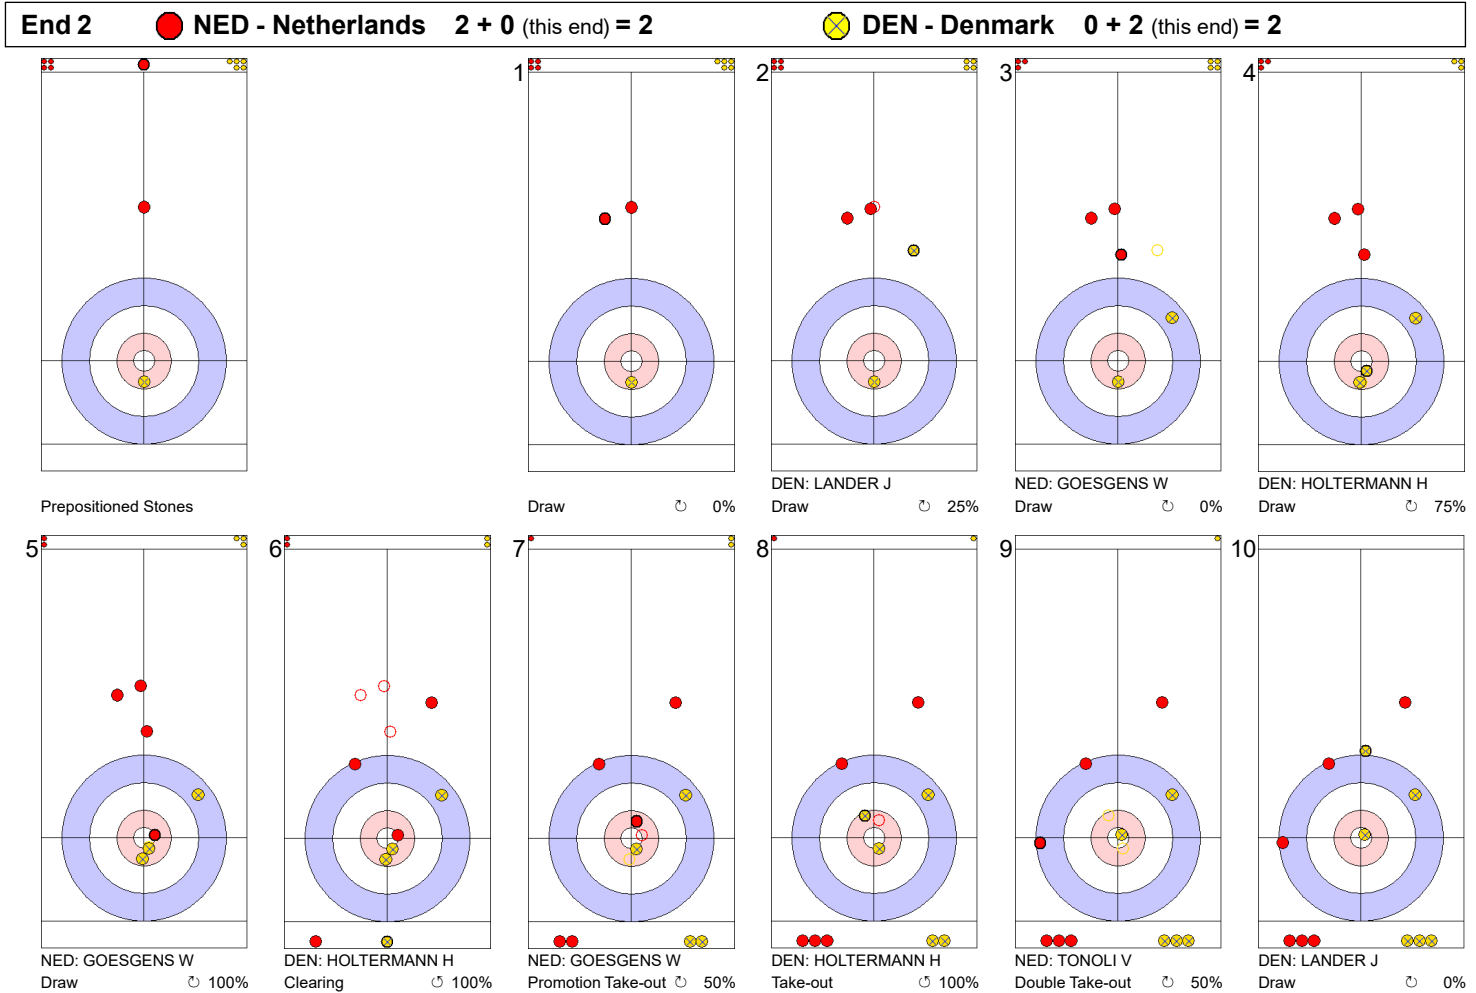

Game - Shot by Shot

End 1 ● **NED - Netherlands** 0 + 2 (this end) = 2 ● **DEN - Denmark** 0 + 0 (this end) = 0

Prepositioned Stones

NED: TONOLI V
Draw ↻ 100%

DEN: LANDER J
Draw ↻ 75%

NED: GOESGENS W
Draw ↻ 100%

DEN: HOLTERMANN H
Draw ↻ 100%

NED: GOESGENS W
Draw ↻ 100%

DEN: HOLTERMANN H
Guard ↻ 100%

NED: GOESGENS W
Draw ↻ 25%

DEN: HOLTERMANN H
Draw ↻ 100%

NED: TONOLI V
Double Take-out ↻ 100%

DEN: LANDER J
Draw ↻ 0%

	NED	DEN
Total Score	2	0
Time left	19:32	19:18

Legend:
 ↻ Clockwise ↻ Counter-clockwise - Not considered

Game - Shot by Shot

	NED	DEN
Total Score	2	2
Time left	16:49	15:54

Legend:
 Clockwise
  Counter-clockwise
 - Not considered