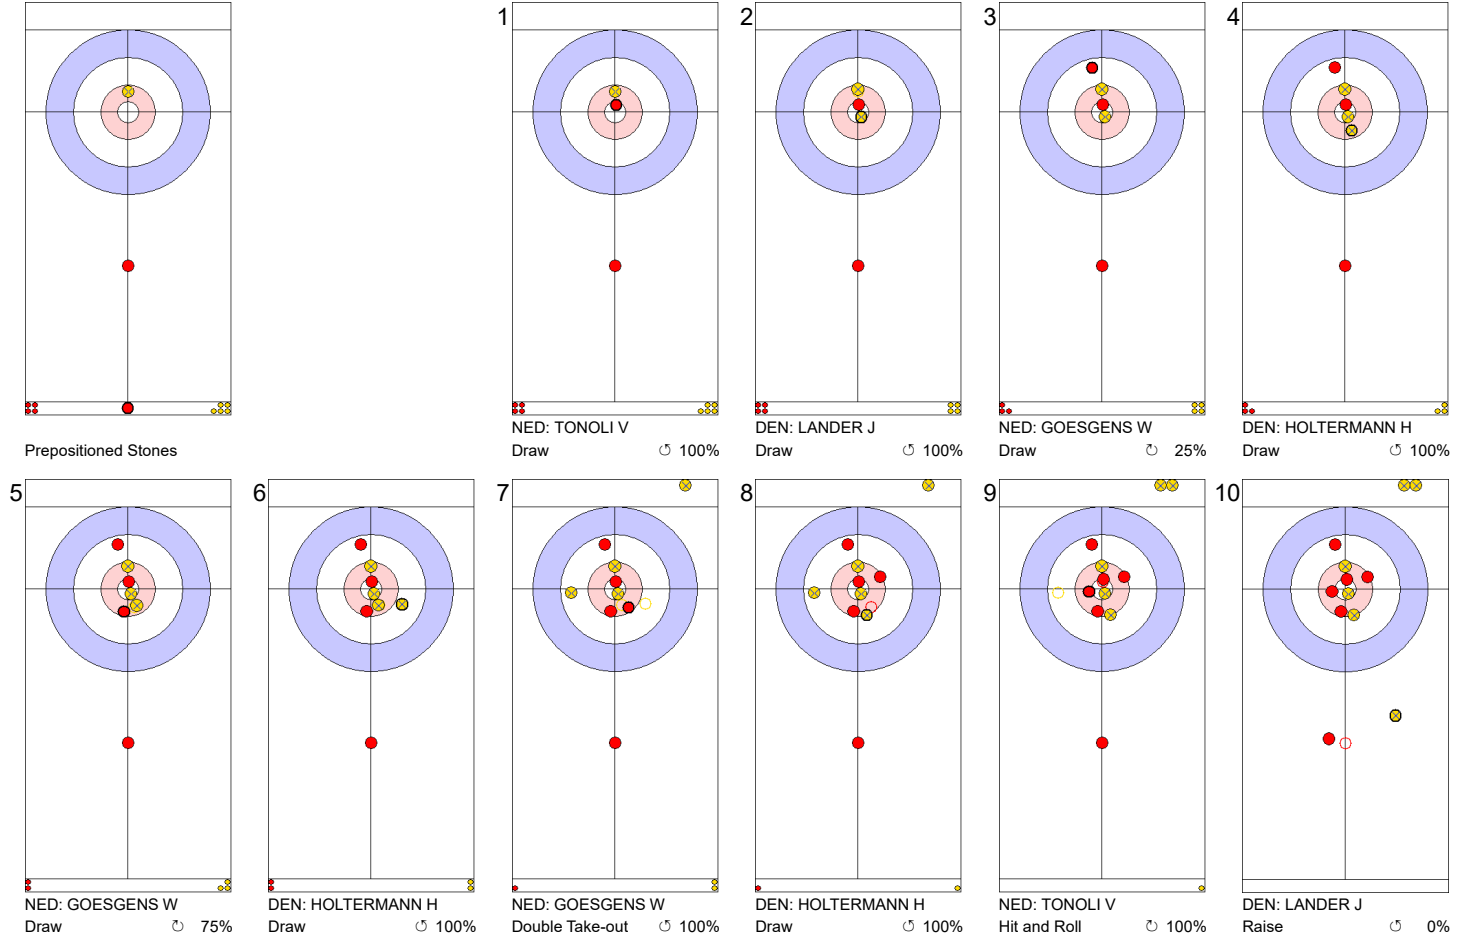

	NED	DEN
Total Score	6	5
Time left	07:31	07:12

Legend:
⤵ Clockwise ⤴ Counter-clockwise - Not considered

Game - Shot by Shot

End 6 ● **NED - Netherlands** **6 + 1** (this end) = **7** ● **DEN - Denmark** **5 + 0** (this end) = **5**

NED: GOESGENS W
Draw ⤵ 50%

DEN: HOLTERMANN H
Draw ⤵ 50%

NED: TONOLI V
Raise ⤵ 100%

DEN: LANDER J
Raise ⤵ 50%

	NED	DEN
Total Score	7	5
Time left	04:41	04:22

Legend:
 ⤵ Clockwise ⤴ Counter-clockwise - Not considered

Game - Shot by Shot

End 7 ● **NED - Netherlands** **7 + 0** (this end) = **7** ● **DEN - Denmark** **5 + 1** (this end) = **6**

	NED	DEN
Total Score	7	6
Time left	02:34	02:18

Legend:
 ↻ Clockwise ↻ Counter-clockwise - Not considered

Game - Shot by Shot

End 8 **NED - Netherlands** **7 + 0 (this end) = 7** **DEN - Denmark** **6 + 1 (this end) = 7**

Power Play
Prepositioned Stones

DEN: LANDER J
Front ⌚ 100%

NED: TONOLI V
Wick / Soft Peeling -
Stone removal violation