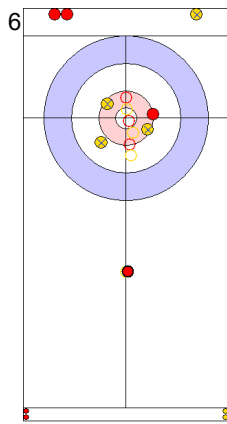

Legend:
 ⤵ Clockwise ⤴ Counter-clockwise - Not considered

Game - Shot by Shot

End 3 **EST - Estonia** 2 + 0 (this end) = 2 **SCO - Scotland** 2 + 1 (this end) = 3

Prepositioned Stones

SCO: DODDS J
Draw ↻ 75%

EST: KALDVEE M
Draw ↻ 100%

SCO: MOUAT B
Draw ↻ 75%

EST: LILL H
Draw ↻ 100%

SCO: MOUAT B
Draw ↻ 100%

EST: LILL H
Double Take-out ↻ 50%

SCO: MOUAT B
Raise ↻ 100%

EST: LILL H
Hit and Roll ↻ 0%

SCO: DODDS J
Draw ↻ 100%

EST: KALDVEE M
Draw ↻ 50%

	EST	SCO
Total Score	2	3
Time left	12:56	14:27

Legend:
 ↻ Clockwise ↻ Counter-clockwise - Not considered

Game - Shot by Shot

End 4 ● **EST - Estonia** 2 + 1 (this end) = 3 ● **SCO - Scotland** 3 + 0 (this end) = 3