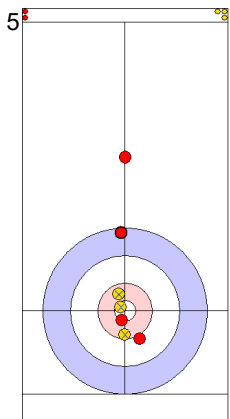

Game - Shot by Shot

End 1 ● **EST - Estonia** 0 + 2 (this end) = 2 ⊗ **SCO - Scotland** 0 + 0 (this end) = 0

	EST	SCO
Total Score	2	0
Time left	19:24	19:42

Legend:
↻ Clockwise ↻ Counter-clockwise - Not considered

Game - Shot by Shot

End 2 ● **EST - Estonia** 2 + 0 (this end) = 2 ● **SCO - Scotland** 0 + 2 (this end) = 2

Prepositioned Stones

EST: KALDVEE M
Draw ⤵ 75%

SCO: DODDS J
Draw ⤵ 100%

EST: LILL H
Draw ⤵ 50%

SCO: MOUAT B
Draw ⤵ 100%

EST: LILL H
Draw ⤵ 50%

SCO: MOUAT B
Draw ⤵ 50%

EST: LILL H
Guard ⤵ 100%

SCO: MOUAT B
Promotion Take-out ⤵ 0%

EST: KALDVEE M
Hit and Roll ⤵ 100%

SCO: DODDS J
Double Take-out ⤵ 100%

	EST	SCO
Total Score	2	2
Time left	16:23	16:46