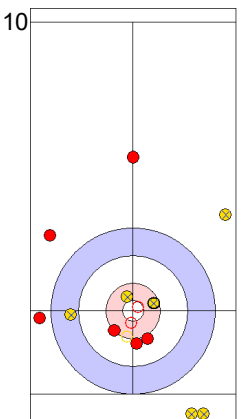

EST: LILL H
Draw ⤵ 50%

SCO: MOUAT B
Draw ⤵ 50%

EST: LILL H
Guard ⤵ 100%

SCO: MOUAT B
Promotion Take-out ⤵ 0%

EST: KALDVEE M
Hit and Roll ⤵ 100%

SCO: DODDS J
Double Take-out ⤵ 100%

	EST	SCO
Total Score	2	2
Time left	16:23	16:46

Legend:
 ⤵ Clockwise ⤴ Counter-clockwise - Not considered

Game - Shot by Shot

End 3 **EST - Estonia** 2 + 0 (this end) = 2 **SCO - Scotland** 2 + 1 (this end) = 3

Prepositioned Stones

SCO: DODDS J
Draw ↻ 75%