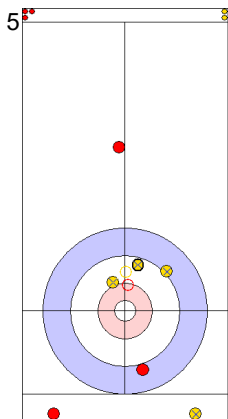

EST: KALDVEE M
Draw ↻ 50%

	EST	SCO
Total Score	2	3
Time left	12:56	14:27

Legend:
 ↻ Clockwise ↻ Counter-clockwise - Not considered

Game - Shot by Shot

End 4 ● **EST - Estonia** 2 + 1 (this end) = 3 ● **SCO - Scotland** 3 + 0 (this end) = 3

Prepositioned Stones

SCO: DODDS J
Draw ⤴ 100%

EST: KALDVEE M
Draw ⤴ 100%

SCO: MOUAT B
Draw ⤴ 100%

EST: LILL H
Double Take-out ⤴ 50%

SCO: MOUAT B
Raise ⤴ 100%

EST: LILL H
Hit and Roll ⤴ 0%

SCO: MOUAT B
Promotion Take-out ⤴ 100%

EST: LILL H
Double Take-out ⤴ 100%

SCO: DODDS J
Draw ⤴ 100%

EST: KALDVEE M
Take-out ⤴ 100%

	EST	SCO
Total Score	3	3
Time left	10:03	11:04

Legend:
⤴ Clockwise ⤵ Counter-clockwise - Not considered

Game - Shot by Shot