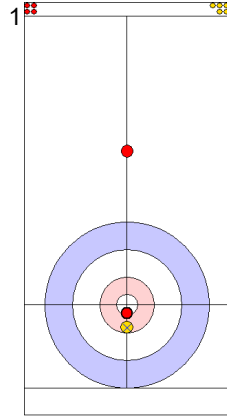

Game - Shot by Shot

End 1 ● **EST - Estonia** 0 + 2 (this end) = 2 ⊗ **SCO - Scotland** 0 + 0 (this end) = 0

	EST	SCO
Total Score	2	0
Time left	19:24	19:42

Legend:
↻ Clockwise ↻ Counter-clockwise - Not considered

Game - Shot by Shot

End 2 ● **EST - Estonia** 2 + 0 (this end) = 2 ● **SCO - Scotland** 0 + 2 (this end) = 2

Prepositioned Stones

EST: KALDVEE M
Draw ⤵ 75%

SCO: DODDS J
Draw ⤵ 100%

EST: LILL H
Draw ⤵ 50%

SCO: MOUAT B
Draw ⤵ 100%