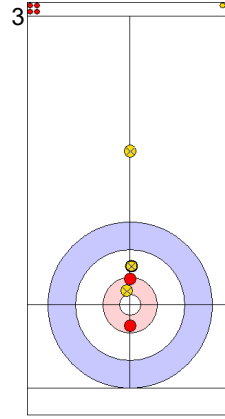

SCO: MOUAT B
Draw   ⤴ 100%