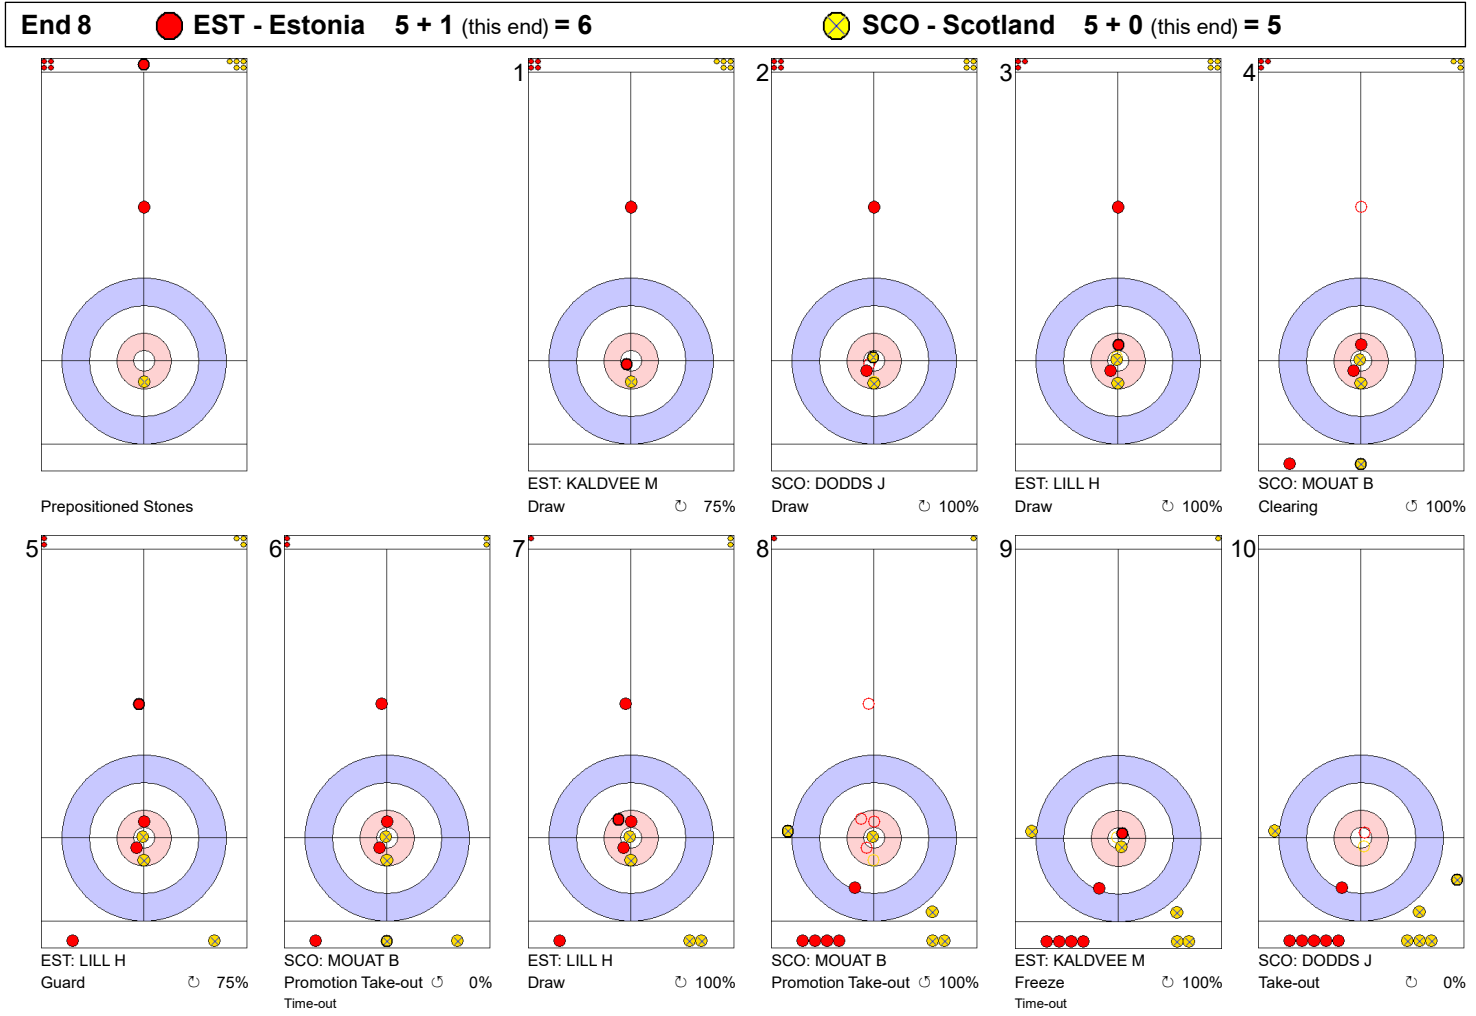

SCO: MOUAT B
Draw ⤵ 100%

EST: LILL H
Double Take-out ⤵ 100%

SCO: MOUAT B
Take-out ⤵ 75%

EST: LILL H
Hit and Roll ⤵ 75%

SCO: MOUAT B
Hit and Roll ⤵ 75%

EST: KALDVEE M
Take-out ⤵ 50%

SCO: DODDS J
Take-out ⤵ 100%

	EST	SCO
Total Score	4	5
Time left	04:56	04:07

Legend:
 ⤵ Clockwise ⤴ Counter-clockwise - Not considered

Game - Shot by Shot

End 7 ● **EST - Estonia** 4 + 1 (this end) = 5 ● **SCO - Scotland** 5 + 0 (this end) = 5

	EST	SCO
Total Score	5	5
Time left	02:21	01:58

Legend:
 ↻ Clockwise ↺ Counter-clockwise - Not considered

Game - Shot by Shot

	EST	SCO
Total Score	6	5
Time left	01:23	00:23

Legend:
 ↻ Clockwise ↺ Counter-clockwise - Not considered