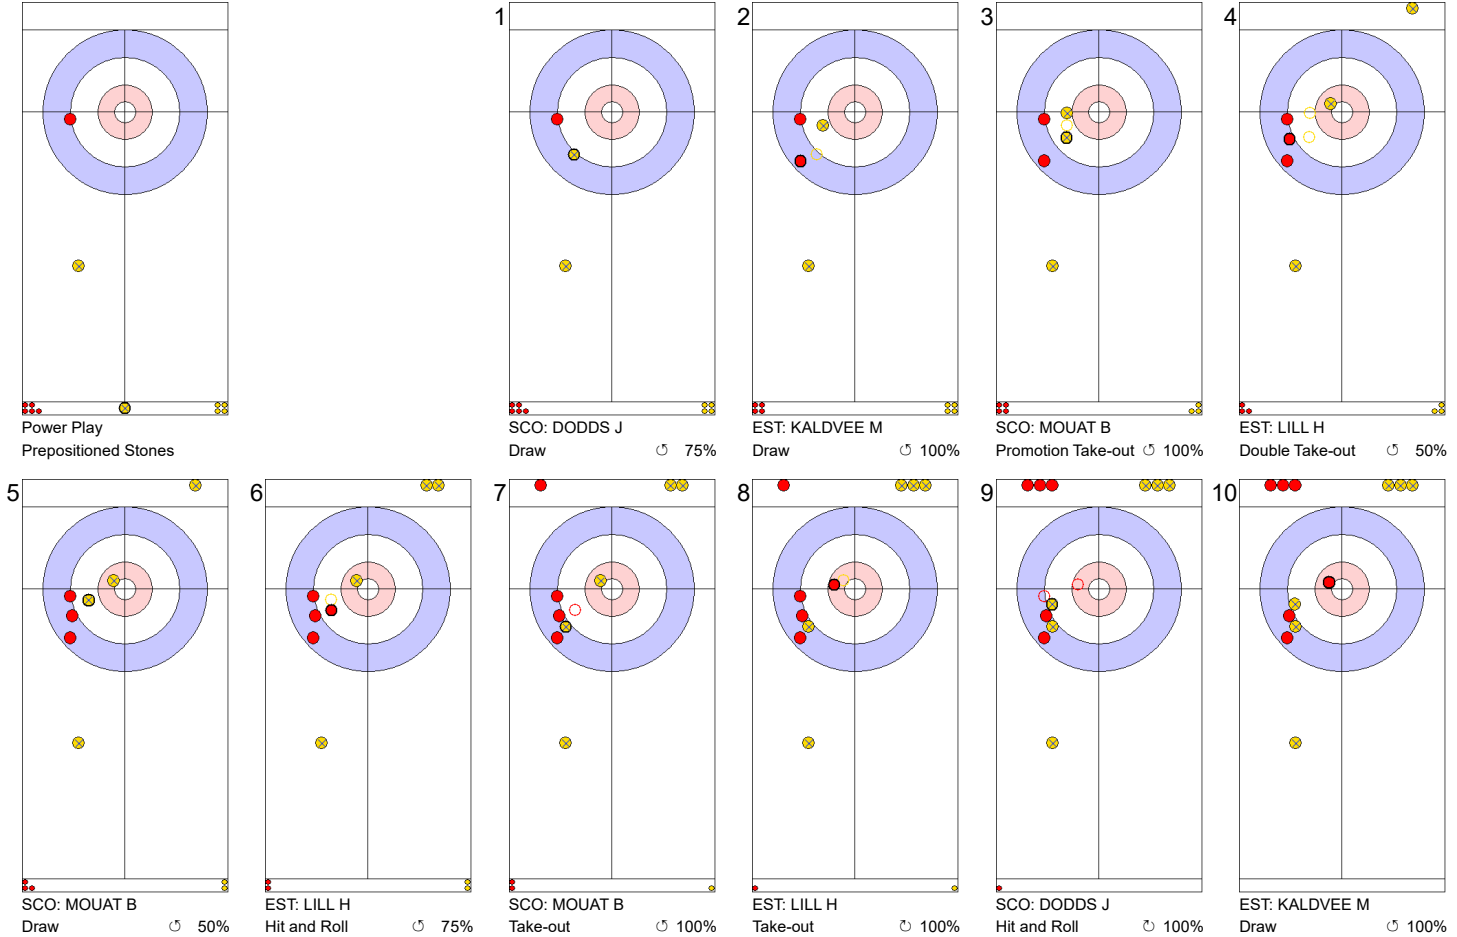

Game - Shot by Shot

End 6 ● **EST - Estonia** 4 + 0 (this end) = 4 ● **SCO - Scotland** 3 + 2 (this end) = 5

Power Play
Prepositioned Stones

EST: KALDVEE M
Draw ⤵ 100%

SCO: DODDS J
Draw ⤵ 100%

EST: LILL H
Draw ⤵ 100%

SCO: MOUAT B
Draw ⤵ 100%

EST: LILL H
Double Take-out ⤵ 100%

SCO: MOUAT B
Take-out ⤵ 75%

EST: LILL H
Hit and Roll ⤵ 75%

SCO: MOUAT B
Hit and Roll ⤵ 75%

EST: KALDVEE M
Take-out ⤵ 50%

SCO: DODDS J
Take-out ⤵ 100%

	EST	SCO
Total Score	4	5
Time left	04:56	04:07

Legend:
 ⤵ Clockwise ⤴ Counter-clockwise - Not considered

Game - Shot by Shot

End 7 ● **EST - Estonia** 4 + 1 (this end) = 5 ● **SCO - Scotland** 5 + 0 (this end) = 5

	EST	SCO
Total Score	5	5
Time left	02:21	01:58

Legend:
 ↻ Clockwise ↺ Counter-clockwise - Not considered

Game - Shot by Shot

	EST	SCO
Total Score	6	5
Time left	01:23	00:23

Legend:
 ↻ Clockwise ↺ Counter-clockwise - Not considered