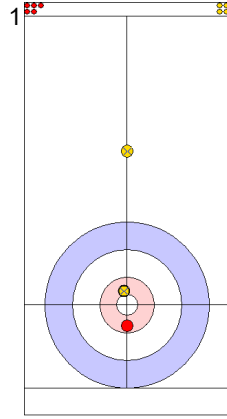

SCO: DODDS J
Draw   ⤴ 100%