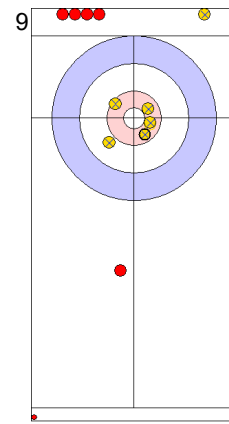

Legend:
 ⤵ Clockwise ⤴ Counter-clockwise - Not considered

Game - Shot by Shot

End 3 **EST - Estonia** 2 + 0 (this end) = 2 **SCO - Scotland** 2 + 1 (this end) = 3

Prepositioned Stones

SCO: DODDS J
Draw ↻ 75%

EST: KALDVEE M
Draw ↻ 100%

SCO: MOUAT B
Draw ↻ 75%

EST: LILL H
Draw ↻ 100%

SCO: MOUAT B
Draw ↻ 100%

EST: LILL H
Double Take-out ↻ 50%

SCO: MOUAT B
Raise ↻ 100%

EST: LILL H
Hit and Roll ↻ 0%

SCO: DODDS J
Draw ↻ 100%

EST: KALDVEE M
Draw ↻ 50%

	EST	SCO
Total Score	2	3
Time left	12:56	14:27

Legend:
 ↻ Clockwise ↻ Counter-clockwise - Not considered

Game - Shot by Shot

End 4 ● **EST - Estonia** 2 + 1 (this end) = 3 ● **SCO - Scotland** 3 + 0 (this end) = 3