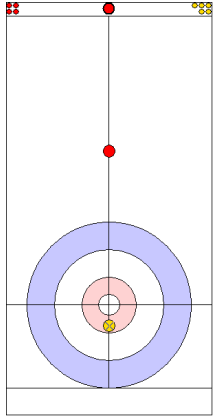

Game - Shot by Shot

End 1 ● **EST - Estonia** 0 + 2 (this end) = 2 ⊗ **SCO - Scotland** 0 + 0 (this end) = 0

	EST	SCO
Total Score	2	0
Time left	19:24	19:42

Legend:
↻ Clockwise ↻ Counter-clockwise - Not considered

Game - Shot by Shot

End 2 ● **EST - Estonia** 2 + 0 (this end) = 2 ● **SCO - Scotland** 0 + 2 (this end) = 2

Prepositioned Stones

EST: KALDVEE M
Draw ⤵ 75%

SCO: DODDS J
Draw ⤵ 100%

EST: LILL H
Draw ⤵ 50%

SCO: MOUAT B
Draw ⤵ 100%