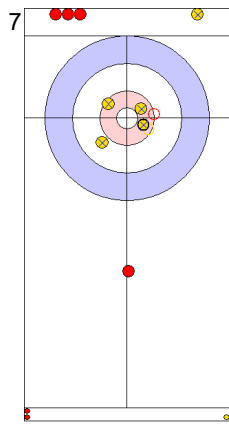

Legend:
 ⤵ Clockwise ⤴ Counter-clockwise - Not considered

Game - Shot by Shot

End 3 **EST - Estonia** 2 + 0 (this end) = 2 **SCO - Scotland** 2 + 1 (this end) = 3

Prepositioned Stones

SCO: DODDS J
Draw ↻ 75%

EST: KALDVEE M
Draw ↻ 100%

SCO: MOUAT B
Draw ↻ 75%

EST: LILL H
Draw ↻ 100%

SCO: MOUAT B
Draw ↻ 100%

EST: LILL H
Double Take-out ↻ 50%

SCO: MOUAT B
Raise ↻ 100%

EST: LILL H
Hit and Roll ↻ 0%

SCO: DODDS J
Draw ↻ 100%

EST: KALDVEE M
Draw ↻ 50%

	EST	SCO
Total Score	2	3
Time left	12:56	14:27

Legend:
 ↻ Clockwise ↻ Counter-clockwise - Not considered

Game - Shot by Shot

End 4 ● **EST - Estonia** 2 + 1 (this end) = 3 ● **SCO - Scotland** 3 + 0 (this end) = 3