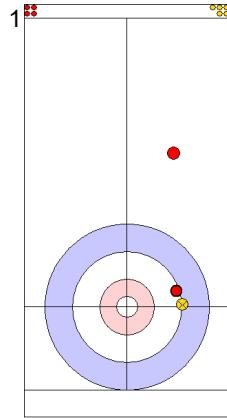

EST: LILL H
Double Take-out ⤴ 100%

SCO: DODDS J
Draw ⤴ 100%

EST: KALDVEE M
Take-out ⤴ 100%

	EST	SCO
Total Score	3	3
Time left	10:03	11:04

Legend:
⤴ Clockwise ⤵ Counter-clockwise - Not considered

Game - Shot by Shot

End 5 ● **EST - Estonia** **3 + 1** (this end) = **4** ● **SCO - Scotland** **3 + 0** (this end) = **3**

	EST	SCO
Total Score	4	3
Time left	07:23	07:00

Legend:
 ⤵ Clockwise ⤴ Counter-clockwise - Not considered

Game - Shot by Shot

End 6 ● **EST - Estonia** 4 + 0 (this end) = 4 ● **SCO - Scotland** 3 + 2 (this end) = 5

Power Play
Prepositioned Stones

EST: KALDVEE M
Draw ⤵ 100%

SCO: DODDS J
Draw ⤵ 100%

EST: LILL H
Draw ⤵ 100%