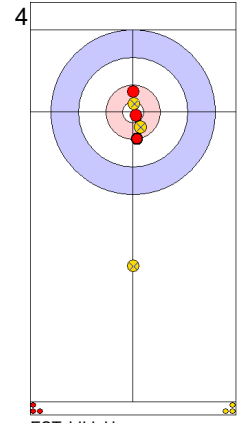

EST: LILL H
Draw ⤵ 50%

SCO: MOUAT B
Draw ⤵ 50%

EST: LILL H
Guard ⤵ 100%

SCO: MOUAT B
Promotion Take-out ⤵ 0%

EST: KALDVEE M
Hit and Roll ⤵ 100%

SCO: DODDS J
Double Take-out ⤵ 100%

	EST	SCO
Total Score	2	2
Time left	16:23	16:46

Legend:
 ⤵ Clockwise ⤴ Counter-clockwise - Not considered

Game - Shot by Shot

End 3 **EST - Estonia** 2 + 0 (this end) = 2 **SCO - Scotland** 2 + 1 (this end) = 3

Prepositioned Stones

SCO: DODDS J
Draw ↻ 75%

EST: KALDVEE M
Draw ↻ 100%

SCO: MOUAT B
Draw ↻ 75%

EST: LILL H
Draw ↻ 100%

SCO: MOUAT B
Draw ↻ 100%

EST: LILL H
Double Take-out ↻ 50%

SCO: MOUAT B
Raise ↻ 100%

EST: LILL H
Hit and Roll ↻ 0%

SCO: DODDS J
Draw ↻ 100%

EST: KALDVEE M
Draw ↻ 50%

	EST	SCO
Total Score	2	3
Time left	12:56	14:27

Legend:
 ↻ Clockwise ↻ Counter-clockwise - Not considered

Game - Shot by Shot

End 4 ● **EST - Estonia** 2 + 1 (this end) = 3 ● **SCO - Scotland** 3 + 0 (this end) = 3