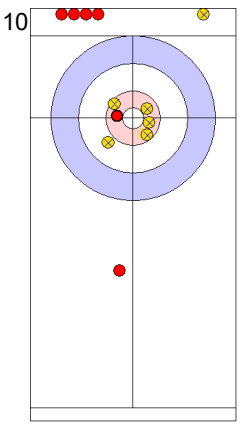

Legend:
 ⤵ Clockwise ⤴ Counter-clockwise - Not considered

Game - Shot by Shot

End 3 **EST - Estonia** 2 + 0 (this end) = 2 **SCO - Scotland** 2 + 1 (this end) = 3

Prepositioned Stones

SCO: DODDS J
Draw ↻ 75%

EST: KALDVEE M
Draw ↻ 100%

SCO: MOUAT B
Draw ↻ 75%

EST: LILL H
Draw ↻ 100%

SCO: MOUAT B
Draw ↻ 100%

EST: LILL H
Double Take-out ↻ 50%

SCO: MOUAT B
Raise ↻ 100%

EST: LILL H
Hit and Roll ↻ 0%

SCO: DODDS J
Draw ↻ 100%

EST: KALDVEE M
Draw ↻ 50%

	EST	SCO
Total Score	2	3
Time left	12:56	14:27

Legend:
 ↻ Clockwise ↻ Counter-clockwise - Not considered

Game - Shot by Shot

End 4 ● **EST - Estonia** 2 + 1 (this end) = 3 ● **SCO - Scotland** 3 + 0 (this end) = 3