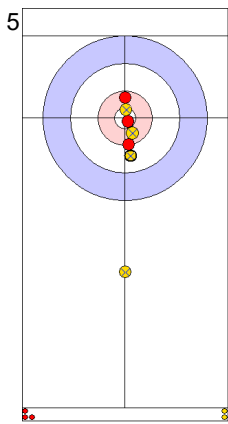

EST: LILL H
Draw ⤵ 50%

SCO: MOUAT B
Draw ⤵ 50%

EST: LILL H
Guard ⤵ 100%

SCO: MOUAT B
Promotion Take-out ⤵ 0%

EST: KALDVEE M
Hit and Roll ⤵ 100%

SCO: DODDS J
Double Take-out ⤵ 100%

	EST	SCO
Total Score	2	2
Time left	16:23	16:46

Legend:
 ⤵ Clockwise ⤴ Counter-clockwise - Not considered

Game - Shot by Shot

End 3 **EST - Estonia** 2 + 0 (this end) = 2 **SCO - Scotland** 2 + 1 (this end) = 3

Prepositioned Stones

SCO: DODDS J
Draw ↻ 75%

EST: KALDVEE M
Draw ↻ 100%

SCO: MOUAT B
Draw ↻ 75%

EST: LILL H
Draw ↻ 100%

SCO: MOUAT B
Draw ↻ 100%

EST: LILL H
Double Take-out ↻ 50%

SCO: MOUAT B
Raise ↻ 100%

EST: LILL H
Hit and Roll ↻ 0%

SCO: DODDS J
Draw ↻ 100%

EST: KALDVEE M
Draw ↻ 50%

	EST	SCO
Total Score	2	3
Time left	12:56	14:27

Legend:
 ↻ Clockwise ↻ Counter-clockwise - Not considered

Game - Shot by Shot

End 4 ● **EST - Estonia** 2 + 1 (this end) = 3 ● **SCO - Scotland** 3 + 0 (this end) = 3