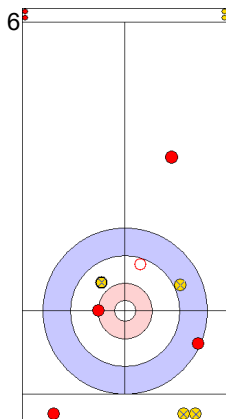

Game - Shot by Shot

End 6 ● **EST - Estonia** 4 + 0 (this end) = 4 ● **SCO - Scotland** 3 + 2 (this end) = 5

Power Play
Prepositioned Stones

EST: KALDVEE M
Draw ⤵ 100%

SCO: DODDS J
Draw ⤵ 100%

EST: LILL H
Draw ⤵ 100%

SCO: MOUAT B
Draw ⤵ 100%

EST: LILL H
Double Take-out ⤵ 100%

SCO: MOUAT B
Take-out ⤵ 75%

EST: LILL H
Hit and Roll ⤵ 75%

SCO: MOUAT B
Hit and Roll ⤵ 75%

EST: KALDVEE M
Take-out ⤵ 50%

SCO: DODDS J
Take-out ⤵ 100%