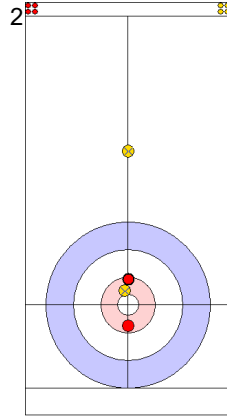

EST: KALDVEE M
Draw   ⤴ 100%