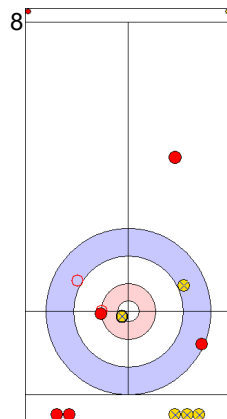

SCO: MOUAT B
Draw ⤵ 100%

EST: LILL H
Double Take-out ⤵ 100%

SCO: MOUAT B
Take-out ⤵ 75%

EST: LILL H
Hit and Roll ⤵ 75%

SCO: MOUAT B
Hit and Roll ⤵ 75%

EST: KALDVEE M
Take-out ⤵ 50%

SCO: DODDS J
Take-out ⤵ 100%

	EST	SCO
Total Score	4	5
Time left	04:56	04:07

Legend:
 ⤵ Clockwise ⤴ Counter-clockwise - Not considered

Game - Shot by Shot

End 7 ● **EST - Estonia** 4 + 1 (this end) = 5 ● **SCO - Scotland** 5 + 0 (this end) = 5