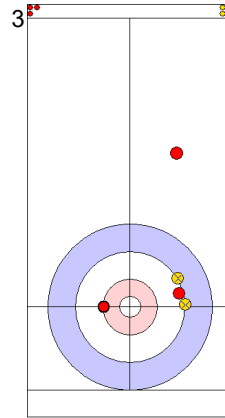

Game - Shot by Shot

End 6 ● **EST - Estonia** 4 + 0 (this end) = 4 ● **SCO - Scotland** 3 + 2 (this end) = 5

Power Play
Prepositioned Stones

EST: KALDVEE M
Draw ⤵ 100%

SCO: DODDS J
Draw ⤵ 100%

EST: LILL H
Draw ⤵ 100%

SCO: MOUAT B
Draw ⤵ 100%

EST: LILL H
Double Take-out ⤵ 100%

SCO: MOUAT B
Take-out ⤵ 75%

EST: LILL H
Hit and Roll ⤵ 75%

SCO: MOUAT B
Hit and Roll ⤵ 75%

EST: KALDVEE M
Take-out ⤵ 50%

SCO: DODDS J
Take-out ⤵ 100%