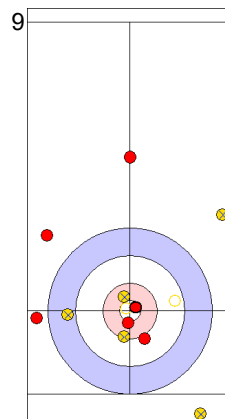

EST: LILL H
Draw ⤵ 50%

SCO: MOUAT B
Draw ⤵ 50%

EST: LILL H
Guard ⤵ 100%

SCO: MOUAT B
Promotion Take-out ⤵ 0%

EST: KALDVEE M
Hit and Roll ⤵ 100%

SCO: DODDS J
Double Take-out ⤵ 100%

	EST	SCO
Total Score	2	2
Time left	16:23	16:46

Legend:
 ⤵ Clockwise ⤴ Counter-clockwise - Not considered

Game - Shot by Shot

End 3 **EST - Estonia** 2 + 0 (this end) = 2 **SCO - Scotland** 2 + 1 (this end) = 3

Prepositioned Stones

SCO: DODDS J
Draw ↻ 75%