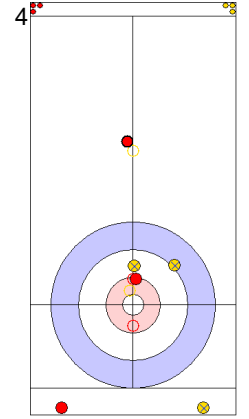

EST: KALDVEE M
Draw ↻ 50%

	EST	SCO
Total Score	2	3
Time left	12:56	14:27

Legend:
 ↻ Clockwise ↻ Counter-clockwise - Not considered

Game - Shot by Shot

End 4 ● **EST - Estonia** 2 + 1 (this end) = 3 ● **SCO - Scotland** 3 + 0 (this end) = 3

Prepositioned Stones

SCO: DODDS J
Draw ⤴ 100%

EST: KALDVEE M
Draw ⤴ 100%

SCO: MOUAT B
Draw ⤴ 100%

EST: LILL H
Double Take-out ⤴ 50%

SCO: MOUAT B
Raise ⤴ 100%

EST: LILL H
Hit and Roll ⤴ 0%

SCO: MOUAT B
Promotion Take-out ⤴ 100%

EST: LILL H
Double Take-out ⤴ 100%

SCO: DODDS J
Draw ⤴ 100%

EST: KALDVEE M
Take-out ⤴ 100%

	EST	SCO
Total Score	3	3
Time left	10:03	11:04

Legend:
⤴ Clockwise ⤵ Counter-clockwise - Not considered

Game - Shot by Shot