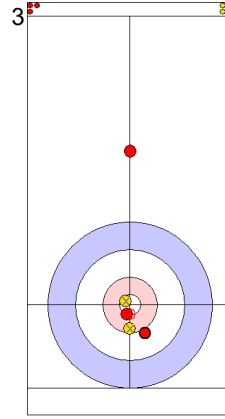

Game - Shot by Shot

End 1 ● **EST - Estonia** 0 + 2 (this end) = 2 ⊗ **SCO - Scotland** 0 + 0 (this end) = 0

	EST	SCO
Total Score	2	0
Time left	19:24	19:42

Legend:
↻ Clockwise ↻ Counter-clockwise - Not considered

Game - Shot by Shot

End 2 ● **EST - Estonia** 2 + 0 (this end) = 2 ● **SCO - Scotland** 0 + 2 (this end) = 2

Prepositioned Stones

EST: KALDVEE M
Draw ⤵ 75%

SCO: DODDS J
Draw ⤵ 100%

EST: LILL H
Draw ⤵ 50%

SCO: MOUAT B
Draw ⤵ 100%

EST: LILL H
Draw ⤵ 50%

SCO: MOUAT B
Draw ⤵ 50%

EST: LILL H
Guard ⤵ 100%

SCO: MOUAT B
Promotion Take-out ⤵ 0%

EST: KALDVEE M
Hit and Roll ⤵ 100%

SCO: DODDS J
Double Take-out ⤵ 100%

	EST	SCO
Total Score	2	2
Time left	16:23	16:46

Legend:
 ⤵ Clockwise ⤴ Counter-clockwise - Not considered

Game - Shot by Shot

End 3 **EST - Estonia** 2 + 0 (this end) = 2 **SCO - Scotland** 2 + 1 (this end) = 3

Prepositioned Stones

SCO: DODDS J
Draw ↻ 75%