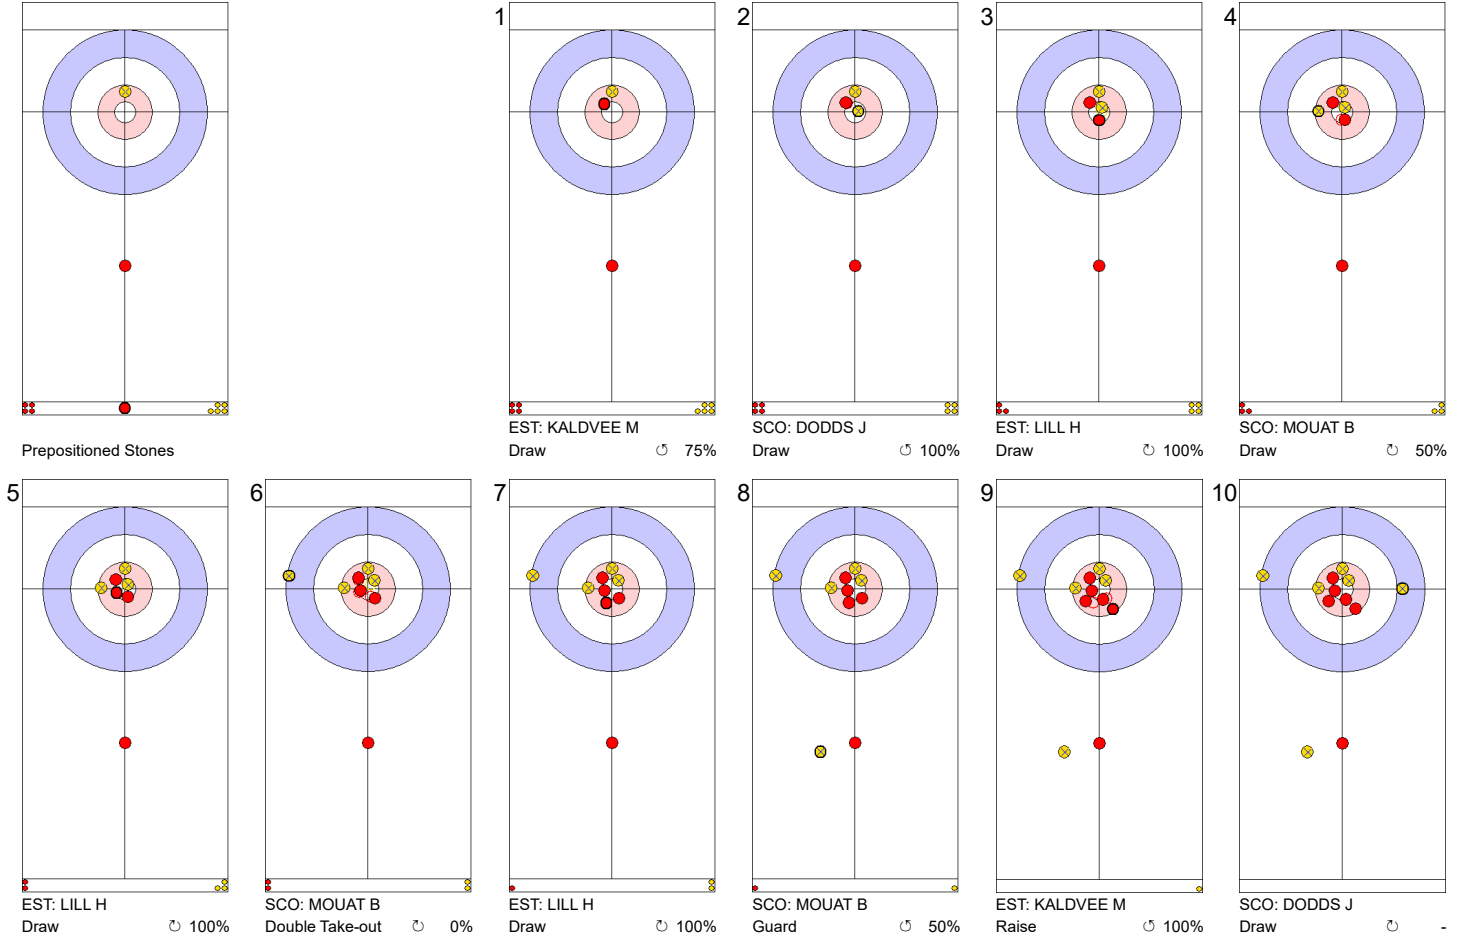

EST: LILL H
Double Take-out ⤴ 100%

SCO: DODDS J
Draw ⤴ 100%

EST: KALDVEE M
Take-out ⤴ 100%

	EST	SCO
Total Score	3	3
Time left	10:03	11:04

Legend:
⤴ Clockwise ⤵ Counter-clockwise - Not considered

Game - Shot by Shot

End 5 ● **EST - Estonia** **3 + 1** (this end) = **4** ● **SCO - Scotland** **3 + 0** (this end) = **3**

	EST	SCO
Total Score	4	3
Time left	07:23	07:00

Legend:
 ⤵ Clockwise ⤴ Counter-clockwise - Not considered