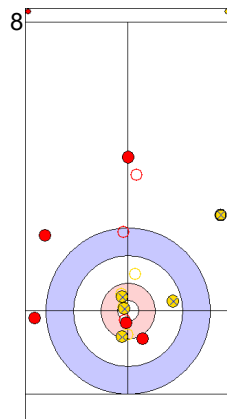

Game - Shot by Shot

End 1 ● **EST - Estonia** 0 + 2 (this end) = 2 ⊗ **SCO - Scotland** 0 + 0 (this end) = 0

	EST	SCO
Total Score	2	0
Time left	19:24	19:42

Legend:
↻ Clockwise ↻ Counter-clockwise - Not considered

Game - Shot by Shot

End 2 ● **EST - Estonia** 2 + 0 (this end) = 2 ● **SCO - Scotland** 0 + 2 (this end) = 2

Prepositioned Stones

EST: KALDVEE M
Draw ⤵ 75%

SCO: DODDS J
Draw ⤵ 100%

EST: LILL H
Draw ⤵ 50%

SCO: MOUAT B
Draw ⤵ 100%

EST: LILL H
Draw ⤵ 50%

SCO: MOUAT B
Draw ⤵ 50%

EST: LILL H
Guard ⤵ 100%

SCO: MOUAT B
Promotion Take-out ⤵ 0%

EST: KALDVEE M
Hit and Roll ⤵ 100%

SCO: DODDS J
Double Take-out ⤵ 100%

	EST	SCO
Total Score	2	2
Time left	16:23	16:46

Legend:
 ⤵ Clockwise ⤴ Counter-clockwise - Not considered

Game - Shot by Shot

End 3 **EST - Estonia** 2 + 0 (this end) = 2 **SCO - Scotland** 2 + 1 (this end) = 3

Prepositioned Stones

SCO: DODDS J
Draw ↻ 75%