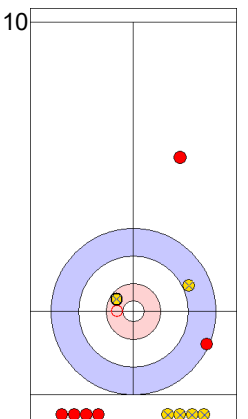

SCO: MOUAT B
Draw ⤵ 100%

EST: LILL H
Double Take-out ⤵ 100%

SCO: MOUAT B
Take-out ⤵ 75%

EST: LILL H
Hit and Roll ⤵ 75%

SCO: MOUAT B
Hit and Roll ⤵ 75%

EST: KALDVEE M
Take-out ⤵ 50%

SCO: DODDS J
Take-out ⤵ 100%