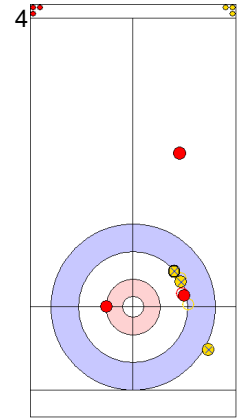

Game - Shot by Shot

End 6 ● **EST - Estonia** 4 + 0 (this end) = 4 ● **SCO - Scotland** 3 + 2 (this end) = 5

Power Play
Prepositioned Stones

EST: KALDVEE M
Draw ⤵ 100%

SCO: DODDS J
Draw ⤵ 100%

EST: LILL H
Draw ⤵ 100%

SCO: MOUAT B
Draw ⤵ 100%

EST: LILL H
Double Take-out ⤵ 100%

SCO: MOUAT B
Take-out ⤵ 75%

EST: LILL H
Hit and Roll ⤵ 75%

SCO: MOUAT B
Hit and Roll ⤵ 75%

EST: KALDVEE M
Take-out ⤵ 50%

SCO: DODDS J
Take-out ⤵ 100%