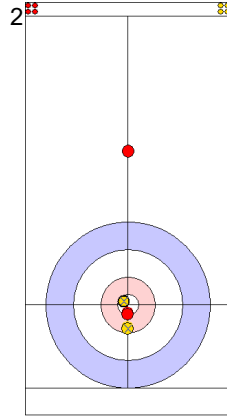

Game - Shot by Shot

End 1 ● **EST - Estonia** 0 + 2 (this end) = 2 ⊗ **SCO - Scotland** 0 + 0 (this end) = 0

	EST	SCO
Total Score	2	0
Time left	19:24	19:42

Legend:
↻ Clockwise ↻ Counter-clockwise - Not considered

Game - Shot by Shot

End 2 ● **EST - Estonia** 2 + 0 (this end) = 2 ● **SCO - Scotland** 0 + 2 (this end) = 2

Prepositioned Stones

EST: KALDVEE M
Draw ⤵ 75%

SCO: DODDS J
Draw ⤵ 100%

EST: LILL H
Draw ⤵ 50%

SCO: MOUAT B
Draw ⤵ 100%

EST: LILL H
Draw ⤵ 50%

SCO: MOUAT B
Draw ⤵ 50%

EST: LILL H
Guard ⤵ 100%

SCO: MOUAT B
Promotion Take-out ⤵ 0%

EST: KALDVEE M
Hit and Roll ⤵ 100%

SCO: DODDS J
Double Take-out ⤵ 100%

	EST	SCO
Total Score	2	2
Time left	16:23	16:46

Legend:
 ⤵ Clockwise ⤴ Counter-clockwise - Not considered

Game - Shot by Shot

End 3 **EST - Estonia** 2 + 0 (this end) = 2 **SCO - Scotland** 2 + 1 (this end) = 3

Prepositioned Stones

SCO: DODDS J
Draw ↻ 75%