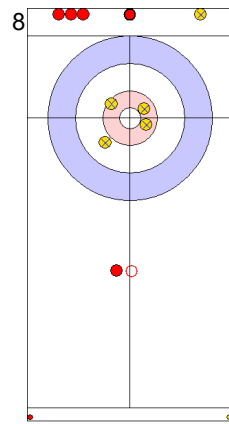

Legend:
 ⤵ Clockwise ⤴ Counter-clockwise - Not considered

Game - Shot by Shot

End 3 **EST - Estonia** 2 + 0 (this end) = 2 **SCO - Scotland** 2 + 1 (this end) = 3

Prepositioned Stones

SCO: DODDS J
Draw ↻ 75%

EST: KALDVEE M
Draw ↻ 100%

SCO: MOUAT B
Draw ↻ 75%

EST: LILL H
Draw ↻ 100%

SCO: MOUAT B
Draw ↻ 100%

EST: LILL H
Double Take-out ↻ 50%

SCO: MOUAT B
Raise ↻ 100%

EST: LILL H
Hit and Roll ↻ 0%

SCO: DODDS J
Draw ↻ 100%

EST: KALDVEE M
Draw ↻ 50%

	EST	SCO
Total Score	2	3
Time left	12:56	14:27

Legend:
 ↻ Clockwise ↻ Counter-clockwise - Not considered

Game - Shot by Shot

End 4 ● **EST - Estonia** 2 + 1 (this end) = 3 ● **SCO - Scotland** 3 + 0 (this end) = 3