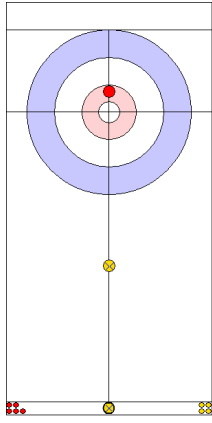

Game - Shot by Shot

End 2 ● **EST - Estonia** 2 + 0 (this end) = 2 ● **SCO - Scotland** 0 + 2 (this end) = 2

Prepositioned Stones

EST: KALDVEE M
Draw ⤵ 75%

SCO: DODDS J
Draw ⤵ 100%

EST: LILL H
Draw ⤵ 50%

SCO: MOUAT B
Draw ⤵ 100%

EST: LILL H
Draw ⤵ 50%

SCO: MOUAT B
Draw ⤵ 50%

EST: LILL H
Guard ⤵ 100%

SCO: MOUAT B
Promotion Take-out ⤵ 0%

EST: KALDVEE M
Hit and Roll ⤵ 100%

SCO: DODDS J
Double Take-out ⤵ 100%

	EST	SCO
Total Score	2	2
Time left	16:23	16:46

Legend:
 ⤵ Clockwise ⤴ Counter-clockwise - Not considered

Game - Shot by Shot

End 3 **EST - Estonia** 2 + 0 (this end) = 2 **SCO - Scotland** 2 + 1 (this end) = 3

Prepositioned Stones

SCO: DODDS J
Draw ↻ 75%

EST: KALDVEE M
Draw ↻ 100%

SCO: MOUAT B
Draw ↻ 75%

EST: LILL H
Draw ↻ 100%

SCO: MOUAT B
Draw ↻ 100%

EST: LILL H
Double Take-out ↻ 50%

SCO: MOUAT B
Raise ↻ 100%

EST: LILL H
Hit and Roll ↻ 0%

SCO: DODDS J
Draw ↻ 100%