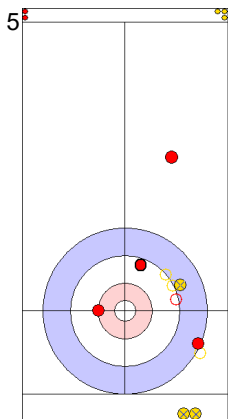

Game - Shot by Shot

End 6 ● **EST - Estonia** 4 + 0 (this end) = 4 ● **SCO - Scotland** 3 + 2 (this end) = 5

Power Play
Prepositioned Stones

EST: KALDVEE M
Draw ⤵ 100%

SCO: DODDS J
Draw ⤵ 100%

EST: LILL H
Draw ⤵ 100%

SCO: MOUAT B
Draw ⤵ 100%

EST: LILL H
Double Take-out ⤵ 100%

SCO: MOUAT B
Take-out ⤵ 75%

EST: LILL H
Hit and Roll ⤵ 75%

SCO: MOUAT B
Hit and Roll ⤵ 75%

EST: KALDVEE M
Take-out ⤵ 50%

SCO: DODDS J
Take-out ⤵ 100%