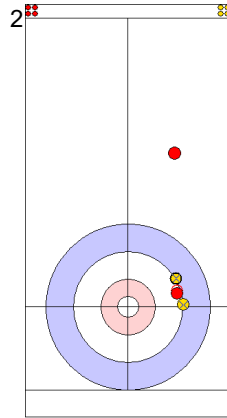

Game - Shot by Shot

End 6 ● **EST - Estonia** 4 + 0 (this end) = 4 ● **SCO - Scotland** 3 + 2 (this end) = 5

Power Play
Prepositioned Stones

EST: KALDVEE M
Draw ⤵ 100%

SCO: DODDS J
Draw ⤵ 100%

EST: LILL H
Draw ⤵ 100%

SCO: MOUAT B
Draw ⤵ 100%

EST: LILL H
Double Take-out ⤵ 100%

SCO: MOUAT B
Take-out ⤵ 75%

EST: LILL H
Hit and Roll ⤵ 75%

SCO: MOUAT B
Hit and Roll ⤵ 75%

EST: KALDVEE M
Take-out ⤵ 50%

SCO: DODDS J
Take-out ⤵ 100%