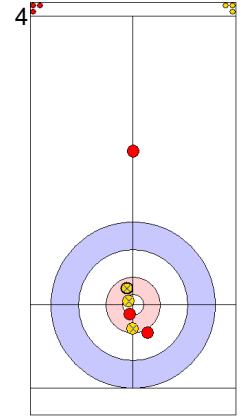

Game - Shot by Shot

End 1 ● **EST - Estonia** 0 + 2 (this end) = 2 ⊗ **SCO - Scotland** 0 + 0 (this end) = 0

	EST	SCO
Total Score	2	0
Time left	19:24	19:42

Legend:
↻ Clockwise ↻ Counter-clockwise - Not considered

Game - Shot by Shot

End 2 ● **EST - Estonia** 2 + 0 (this end) = 2 ● **SCO - Scotland** 0 + 2 (this end) = 2

Prepositioned Stones

EST: KALDVEE M
Draw ⤵ 75%

SCO: DODDS J
Draw ⤵ 100%

EST: LILL H
Draw ⤵ 50%

SCO: MOUAT B
Draw ⤵ 100%

EST: LILL H
Draw ⤵ 50%

SCO: MOUAT B
Draw ⤵ 50%

EST: LILL H
Guard ⤵ 100%

SCO: MOUAT B
Promotion Take-out ⤵ 0%

EST: KALDVEE M
Hit and Roll ⤵ 100%

SCO: DODDS J
Double Take-out ⤵ 100%

	EST	SCO
Total Score	2	2
Time left	16:23	16:46

Legend:
 ⤵ Clockwise ⤴ Counter-clockwise - Not considered

Game - Shot by Shot

End 3 **EST - Estonia** 2 + 0 (this end) = 2 **SCO - Scotland** 2 + 1 (this end) = 3

Prepositioned Stones

SCO: DODDS J
Draw ↻ 75%