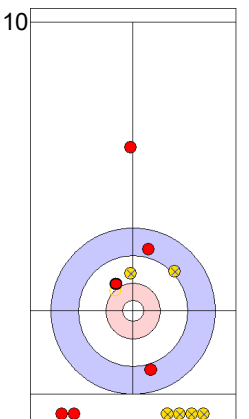

EST: KALDVEE M
Draw ↻ 50%

	EST	SCO
Total Score	2	3
Time left	12:56	14:27

Legend:
 ↻ Clockwise ↻ Counter-clockwise - Not considered

Game - Shot by Shot

End 4 ● **EST - Estonia** 2 + 1 (this end) = 3 ● **SCO - Scotland** 3 + 0 (this end) = 3

Prepositioned Stones

SCO: DODDS J
Draw ⤴ 100%

EST: KALDVEE M
Draw ⤴ 100%

SCO: MOUAT B
Draw ⤴ 100%

EST: LILL H
Double Take-out ⤴ 50%

SCO: MOUAT B
Raise ⤴ 100%

EST: LILL H
Hit and Roll ⤴ 0%

SCO: MOUAT B
Promotion Take-out ⤴ 100%

EST: LILL H
Double Take-out ⤴ 100%

SCO: DODDS J
Draw ⤴ 100%

EST: KALDVEE M
Take-out ⤴ 100%

	EST	SCO
Total Score	3	3
Time left	10:03	11:04

Legend:
⤴ Clockwise ⤵ Counter-clockwise - Not considered

Game - Shot by Shot