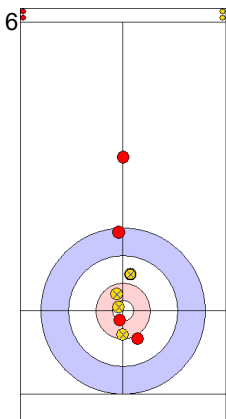

Game - Shot by Shot

End 1 ● **EST - Estonia** 0 + 2 (this end) = 2 ⊗ **SCO - Scotland** 0 + 0 (this end) = 0

	EST	SCO
Total Score	2	0
Time left	19:24	19:42

Legend:
↻ Clockwise ↻ Counter-clockwise - Not considered

Game - Shot by Shot

End 2 ● **EST - Estonia** 2 + 0 (this end) = 2 ● **SCO - Scotland** 0 + 2 (this end) = 2

Prepositioned Stones

EST: KALDVEE M
Draw ⤵ 75%

SCO: DODDS J
Draw ⤵ 100%

EST: LILL H
Draw ⤵ 50%

SCO: MOUAT B
Draw ⤵ 100%

EST: LILL H
Draw ⤵ 50%

SCO: MOUAT B
Draw ⤵ 50%

EST: LILL H
Guard ⤵ 100%

SCO: MOUAT B
Promotion Take-out ⤵ 0%

EST: KALDVEE M
Hit and Roll ⤵ 100%

SCO: DODDS J
Double Take-out ⤵ 100%

	EST	SCO
Total Score	2	2
Time left	16:23	16:46