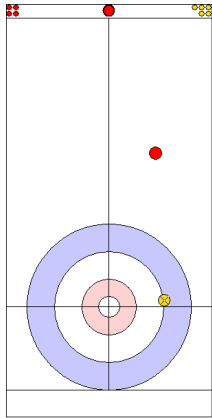

EST: LILL H
Double Take-out ⤴ 100%

SCO: DODDS J
Draw ⤴ 100%

EST: KALDVEE M
Take-out ⤴ 100%

	EST	SCO
Total Score	3	3
Time left	10:03	11:04

Legend:
⤴ Clockwise ⤵ Counter-clockwise - Not considered

Game - Shot by Shot

End 5 ● **EST - Estonia** **3 + 1** (this end) = **4** ● **SCO - Scotland** **3 + 0** (this end) = **3**

	EST	SCO
Total Score	4	3
Time left	07:23	07:00

Legend:
 ⤵ Clockwise ⤴ Counter-clockwise - Not considered

Game - Shot by Shot

End 6 ● **EST - Estonia** 4 + 0 (this end) = 4 ● **SCO - Scotland** 3 + 2 (this end) = 5

Power Play
Prepositioned Stones

EST: KALDVEE M
Draw ⤵ 100%

SCO: DODDS J
Draw ⤵ 100%

EST: LILL H
Draw ⤵ 100%