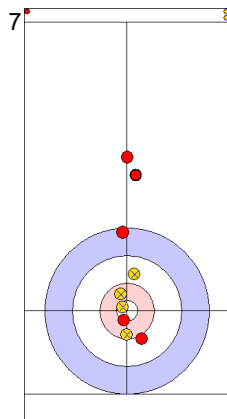

Game - Shot by Shot

End 1 ● **EST - Estonia** 0 + 2 (this end) = 2 ⊗ **SCO - Scotland** 0 + 0 (this end) = 0

	EST	SCO
Total Score	2	0
Time left	19:24	19:42

Legend:
↻ Clockwise ↻ Counter-clockwise - Not considered

Game - Shot by Shot

End 2 ● **EST - Estonia** 2 + 0 (this end) = 2 ● **SCO - Scotland** 0 + 2 (this end) = 2

Prepositioned Stones

EST: KALDVEE M
Draw ⤵ 75%

SCO: DODDS J
Draw ⤵ 100%

EST: LILL H
Draw ⤵ 50%

SCO: MOUAT B
Draw ⤵ 100%

EST: LILL H
Draw ⤵ 50%

SCO: MOUAT B
Draw ⤵ 50%

EST: LILL H
Guard ⤵ 100%

SCO: MOUAT B
Promotion Take-out ⤵ 0%

EST: KALDVEE M
Hit and Roll ⤵ 100%

SCO: DODDS J
Double Take-out ⤵ 100%

	EST	SCO
Total Score	2	2
Time left	16:23	16:46

Legend:
 ⤵ Clockwise ⤴ Counter-clockwise - Not considered

Game - Shot by Shot

End 3 **EST - Estonia** 2 + 0 (this end) = 2 **SCO - Scotland** 2 + 1 (this end) = 3

Prepositioned Stones

SCO: DODDS J
Draw ↻ 75%