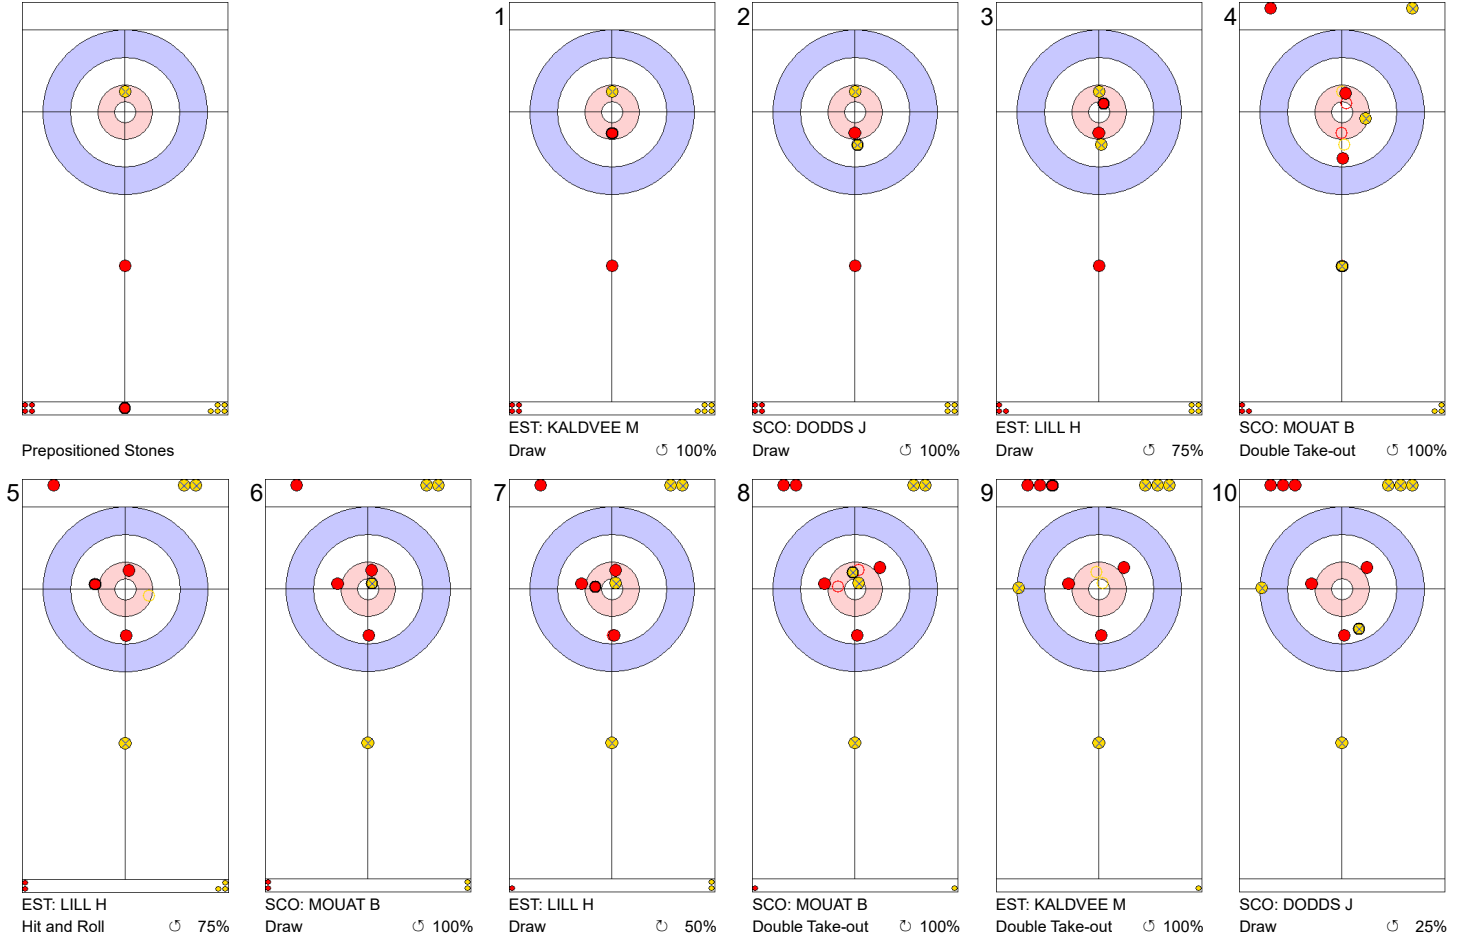

Game - Shot by Shot

End 1 ● **EST - Estonia** 0 + 2 (this end) = 2 ⊗ **SCO - Scotland** 0 + 0 (this end) = 0

	EST	SCO
Total Score	2	0
Time left	19:24	19:42

Legend:
↻ Clockwise ↻ Counter-clockwise - Not considered

Game - Shot by Shot

End 2 ● **EST - Estonia** 2 + 0 (this end) = 2 ● **SCO - Scotland** 0 + 2 (this end) = 2

Prepositioned Stones

EST: KALDVEE M
Draw ⤵ 75%

SCO: DODDS J
Draw ⤵ 100%

EST: LILL H
Draw ⤵ 50%

SCO: MOUAT B
Draw ⤵ 100%