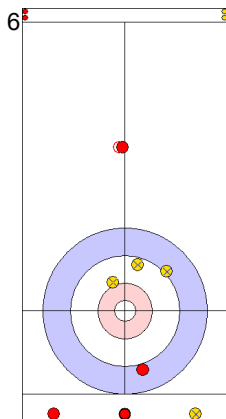

EST: KALDVEE M
Draw ↻ 50%

	EST	SCO
Total Score	2	3
Time left	12:56	14:27

Legend:
 ↻ Clockwise ↻ Counter-clockwise - Not considered

Game - Shot by Shot

End 4 ● **EST - Estonia** 2 + 1 (this end) = 3 ● **SCO - Scotland** 3 + 0 (this end) = 3

Prepositioned Stones

SCO: DODDS J
Draw ⤴ 100%

EST: KALDVEE M
Draw ⤴ 100%

SCO: MOUAT B
Draw ⤴ 100%

EST: LILL H
Double Take-out ⤴ 50%

SCO: MOUAT B
Raise ⤴ 100%

EST: LILL H
Hit and Roll ⤴ 0%

SCO: MOUAT B
Promotion Take-out ⤴ 100%

EST: LILL H
Double Take-out ⤴ 100%

SCO: DODDS J
Draw ⤴ 100%

EST: KALDVEE M
Take-out ⤴ 100%

	EST	SCO
Total Score	3	3
Time left	10:03	11:04

Legend:
⤴ Clockwise ⤵ Counter-clockwise - Not considered

Game - Shot by Shot