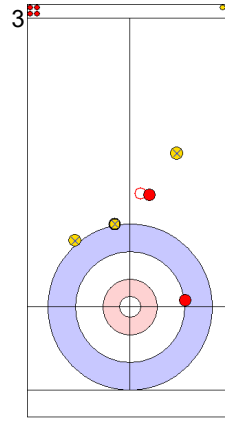

Game - Shot by Shot

End 7 ● **ITA - Italy** **8 + 0** (this end) = **8** ● **NED - Netherlands** **3 + 3** (this end) = **6**

	ITA	NED
Total Score	8	6
Time left	01:51	01:59

Legend:
 ⤵ Clockwise ⤶ Counter-clockwise - Not considered

Game - Shot by Shot

End 8 **ITA - Italy** **8 + X** (this end) = 8 **NED - Netherlands** **6 + X** (this end) = 6

Power Play
Prepositioned Stones

NED: TONOLI V
Front ⤵ 100%

ITA: CONSTANTINI S
Wick / Soft Peeling ⤵ 75%

NED: GOESGENS W
Draw ⤵ 50%

ITA: ARMAN S
Promotion Take-out ⤵ 100%

NED: GOESGENS W
Draw ⤵ 75%

ITA: ARMAN S
Clearing
Time-out ⤵ 75%

NED: GOESGENS W
Draw ⤵ 50%

ITA: ARMAN S
Draw ⤵ 100%

	ITA	NED
Total Score	8	6
Time left	00:53	00:07