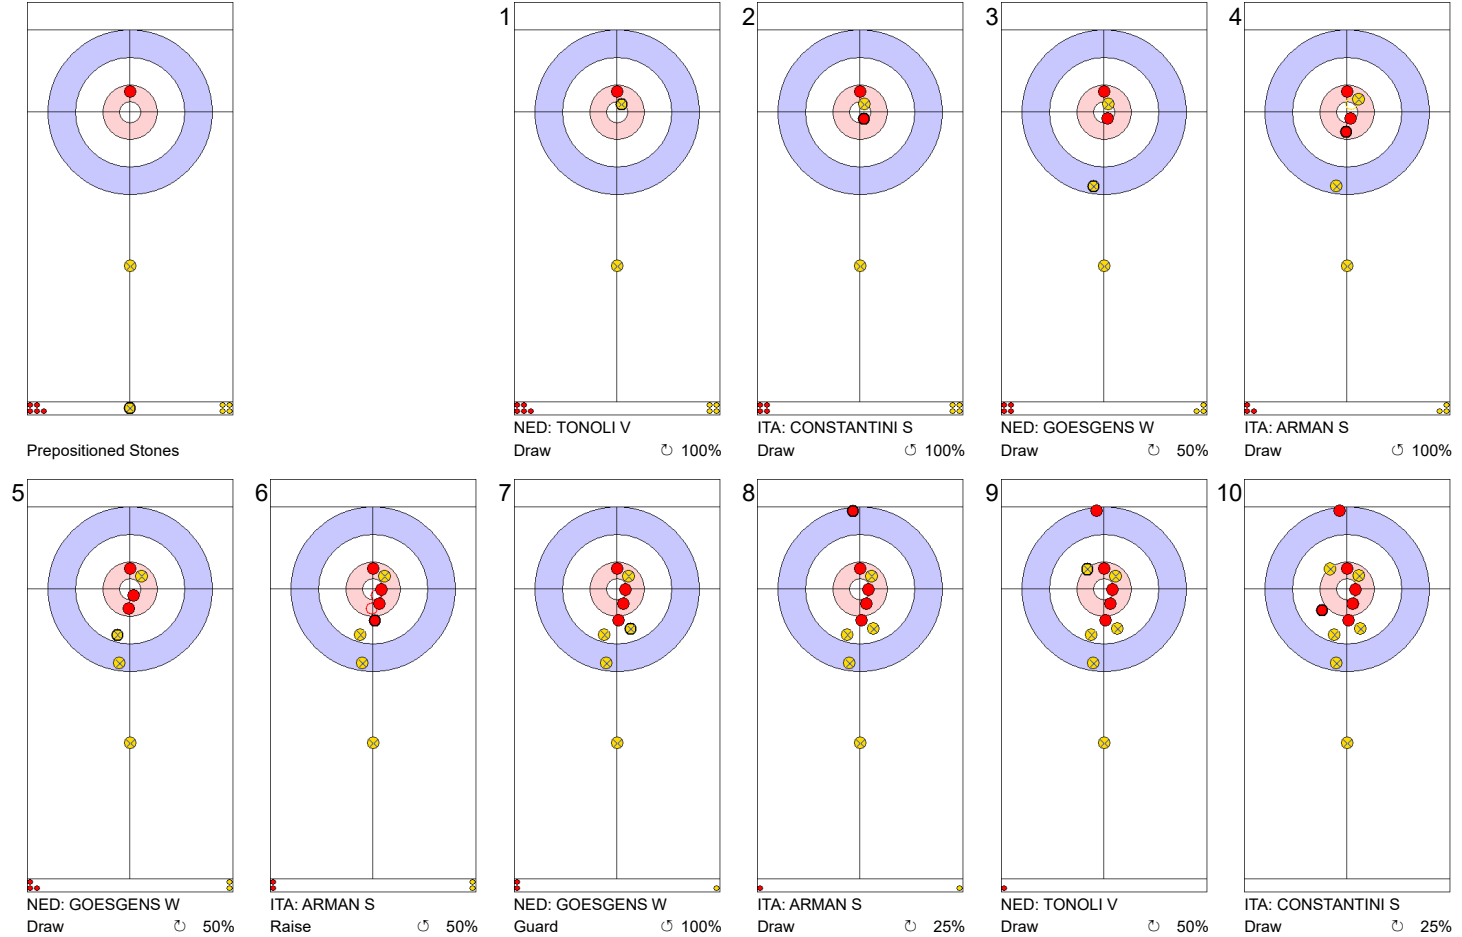

NED: TONOLI V
Draw ⤴ 100%

ITA: ARMAN S
Draw ⤴ 100%

NED: GOESGENS W
Draw ⤴ 100%

ITA: ARMAN S
Draw ⤴ 75%

NED: GOESGENS W
Draw ⤴ 100%

ITA: ARMAN S
Raise ⤴ 75%

NED: GOESGENS W
Guard ⤴ 100%

ITA: CONSTANTINI S
Draw ⤴ 0%

NED: TONOLI V
Raise ⤴ 0%

	ITA	NED
Total Score	4	3
Time left	10:04	12:21

Legend:
 ⤴ Clockwise ⤵ Counter-clockwise - Not considered

Game - Shot by Shot

End 5 ● **ITA - Italy** **4 + 2 (this end) = 6** ● **NED - Netherlands** **3 + 0 (this end) = 3**

	ITA	NED
Total Score	6	3
Time left	07:17	08:21

Legend:
 ↻ Clockwise ↺ Counter-clockwise - Not considered

Game - Shot by Shot

End 6 ● **ITA - Italy** **6 + 2** (this end) = **8** ● **NED - Netherlands** **3 + 0** (this end) = **3**