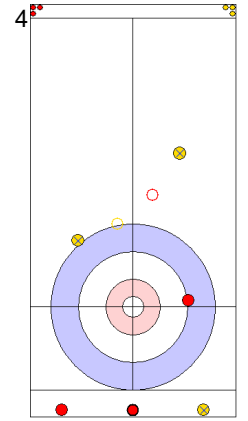

Game - Shot by Shot

End 7 ● **ITA - Italy** **8 + 0** (this end) = **8** ● **NED - Netherlands** **3 + 3** (this end) = **6**

	ITA	NED
Total Score	8	6
Time left	01:51	01:59

Legend:
 ⤵ Clockwise ⤶ Counter-clockwise - Not considered

Game - Shot by Shot

End 8 **ITA - Italy** **8 + X** (this end) = 8 **NED - Netherlands** **6 + X** (this end) = 6

Power Play
Prepositioned Stones

NED: TONOLI V
Front ⤵ 100%

ITA: CONSTANTINI S
Wick / Soft Peeling ⤵ 75%

NED: GOESGENS W
Draw ⤵ 50%

ITA: ARMAN S
Promotion Take-out ⤵ 100%

NED: GOESGENS W
Draw ⤵ 75%

ITA: ARMAN S
Clearing
Time-out ⤵ 75%

NED: GOESGENS W
Draw ⤵ 50%

ITA: ARMAN S
Draw ⤵ 100%

	ITA	NED
Total Score	8	6
Time left	00:53	00:07