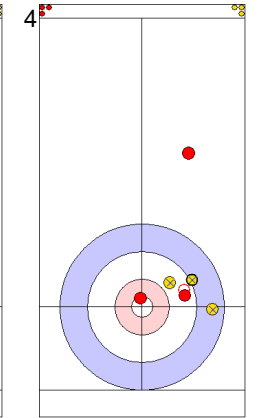

ITA: ARMAN S
Draw ◌ 100%

NED: GOESGENS W
Draw ◌ 100%