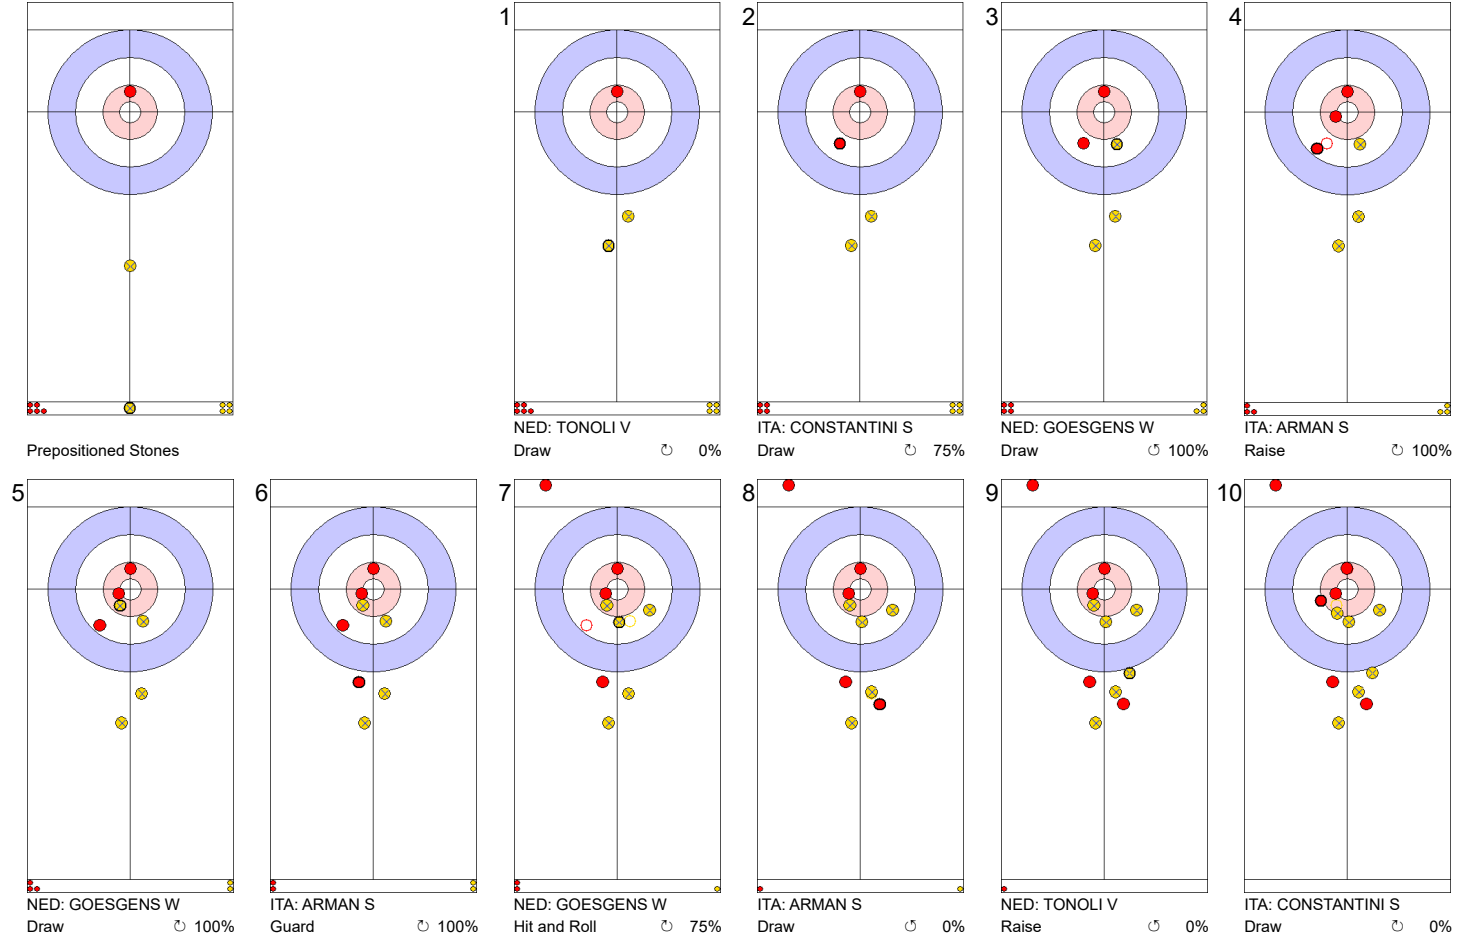

Game - Shot by Shot

End 1 ● **ITA - Italy** 0 + 1 (this end) = 1 ● **NED - Netherlands** 0 + 0 (this end) = 0

	ITA	NED
Total Score	1	0
Time left	19:04	19:43

Legend:
 ↻ Clockwise ↺ Counter-clockwise - Not considered

Game - Shot by Shot

End 2 ● **ITA - Italy** 1 + 0 (this end) = 1 ● **NED - Netherlands** 0 + 1 (this end) = 1

Prepositioned Stones

ITA: CONSTANTINI S
Draw ⌚ 50%

NED: TONOLI V
Draw ⌚ 100%

ITA: ARMAN S
Draw ⌚ 50%