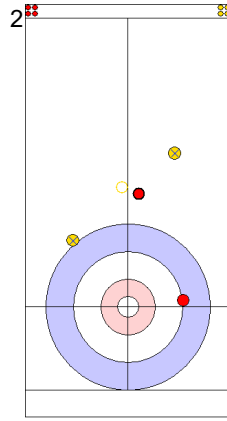

Game - Shot by Shot

End 7 ● **ITA - Italy** **8 + 0** (this end) = **8** ● **NED - Netherlands** **3 + 3** (this end) = **6**

	ITA	NED
Total Score	8	6
Time left	01:51	01:59

Legend:
 ⤵ Clockwise ⤶ Counter-clockwise - Not considered

Game - Shot by Shot

End 8 **ITA - Italy** **8 + X** (this end) = 8 **NED - Netherlands** **6 + X** (this end) = 6

Power Play
Prepositioned Stones

NED: TONOLI V
Front ⤵ 100%

ITA: CONSTANTINI S
Wick / Soft Peeling ⤵ 75%

NED: GOESGENS W
Draw ⤵ 50%

ITA: ARMAN S
Promotion Take-out ⤵ 100%

NED: GOESGENS W
Draw ⤵ 75%

ITA: ARMAN S
Clearing
Time-out ⤵ 75%

NED: GOESGENS W
Draw ⤵ 50%

ITA: ARMAN S
Draw ⤵ 100%

	ITA	NED
Total Score	8	6
Time left	00:53	00:07