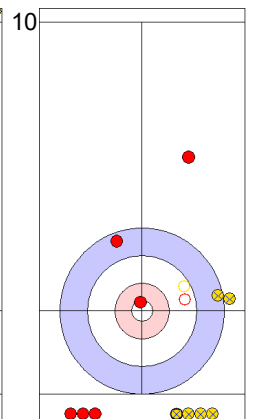

	ITA	NED
Total Score	6	3
Time left	07:17	08:21

Legend:
 ↻ Clockwise ↺ Counter-clockwise - Not considered

Game - Shot by Shot

End 6 ● **ITA - Italy** **6 + 2** (this end) = **8** ● **NED - Netherlands** **3 + 0** (this end) = **3**

ITA: ARMAN S
Take-out ◌ 50%

NED: GOESGENS W
Draw ◌ 100%

ITA: CONSTANTINI S
Draw ◌ 25%

NED: TONOLI V
Double Take-out ◌ 0%

	ITA	NED
Total Score	8	3
Time left	04:16	04:37

Legend:
 ◌ Clockwise ◌ Counter-clockwise - Not considered