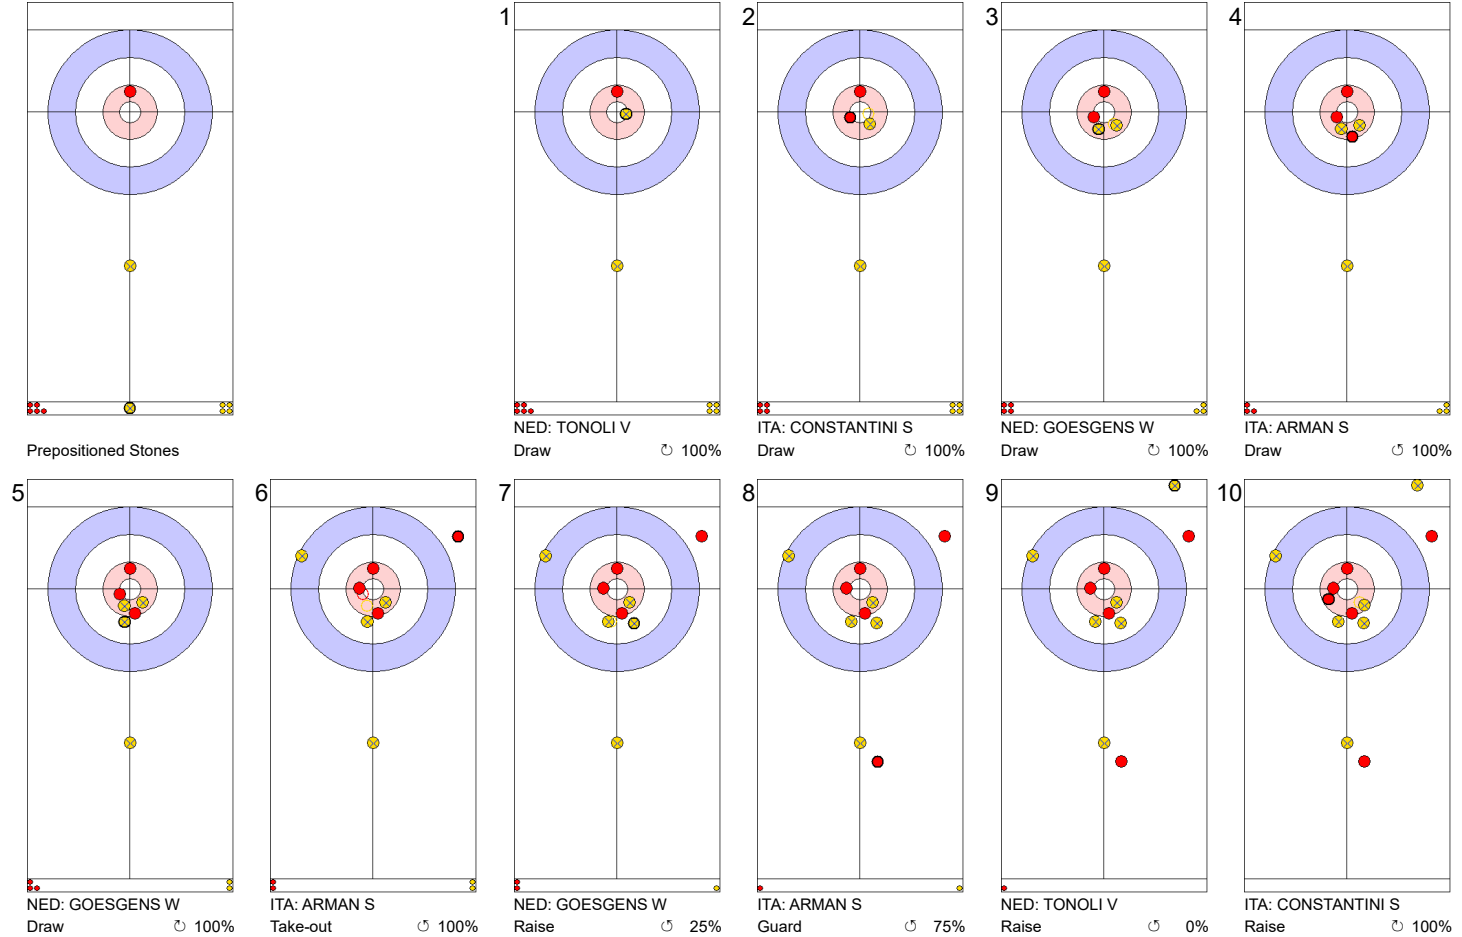

NED: GOESGENS W
Raise ⌚ 100%

ITA: ARMAN S
Draw ⌚ 100%

NED: GOESGENS W
Draw ⌚ 100%

ITA: ARMAN S
Draw ⌚ 100%

NED: GOESGENS W
Guard
Time-out ⌚ 100%

ITA: CONSTANTINI S
Raise ⌚ 100%

NED: TONOLI V
Raise ⌚ 100%

	ITA	NED
Total Score	1	1
Time left	16:52	17:17

Legend:
 ⌚ Clockwise ⌚ Counter-clockwise - Not considered

Game - Shot by Shot

End 3 ● **ITA - Italy** 1 + 3 (this end) = 4 ● **NED - Netherlands** 1 + 0 (this end) = 1

	ITA	NED
Total Score	4	1
Time left	13:37	14:54

Legend:
 ↻ Clockwise ↺ Counter-clockwise - Not considered

Game - Shot by Shot

End 4 ● **ITA - Italy** 4 + 0 (this end) = 4 ● **NED - Netherlands** 1 + 2 (this end) = 3

Prepositioned Stones

ITA: CONSTANTINI S
Draw ⤴ 100%