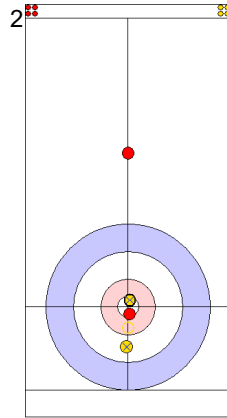

Legend:
 ⌚ Clockwise ⌚ Counter-clockwise - Not considered

Game - Shot by Shot

End 3 ● **ITA - Italy** 1 + 3 (this end) = 4 ● **NED - Netherlands** 1 + 0 (this end) = 1

	ITA	NED
Total Score	4	1
Time left	13:37	14:54

Legend:
 ↻ Clockwise ↺ Counter-clockwise - Not considered

Game - Shot by Shot

End 4 ● **ITA - Italy** 4 + 0 (this end) = 4 ● **NED - Netherlands** 1 + 2 (this end) = 3

Prepositioned Stones

ITA: CONSTANTINI S
Draw ⤴ 100%

NED: TONOLI V
Draw ⤴ 100%

ITA: ARMAN S
Draw ⤴ 100%

NED: GOESGENS W
Draw ⤴ 100%

ITA: ARMAN S
Draw ⤴ 75%

NED: GOESGENS W
Draw ⤴ 100%

ITA: ARMAN S
Raise ⤴ 75%

NED: GOESGENS W
Guard ⤴ 100%

ITA: CONSTANTINI S
Draw ⤴ 0%