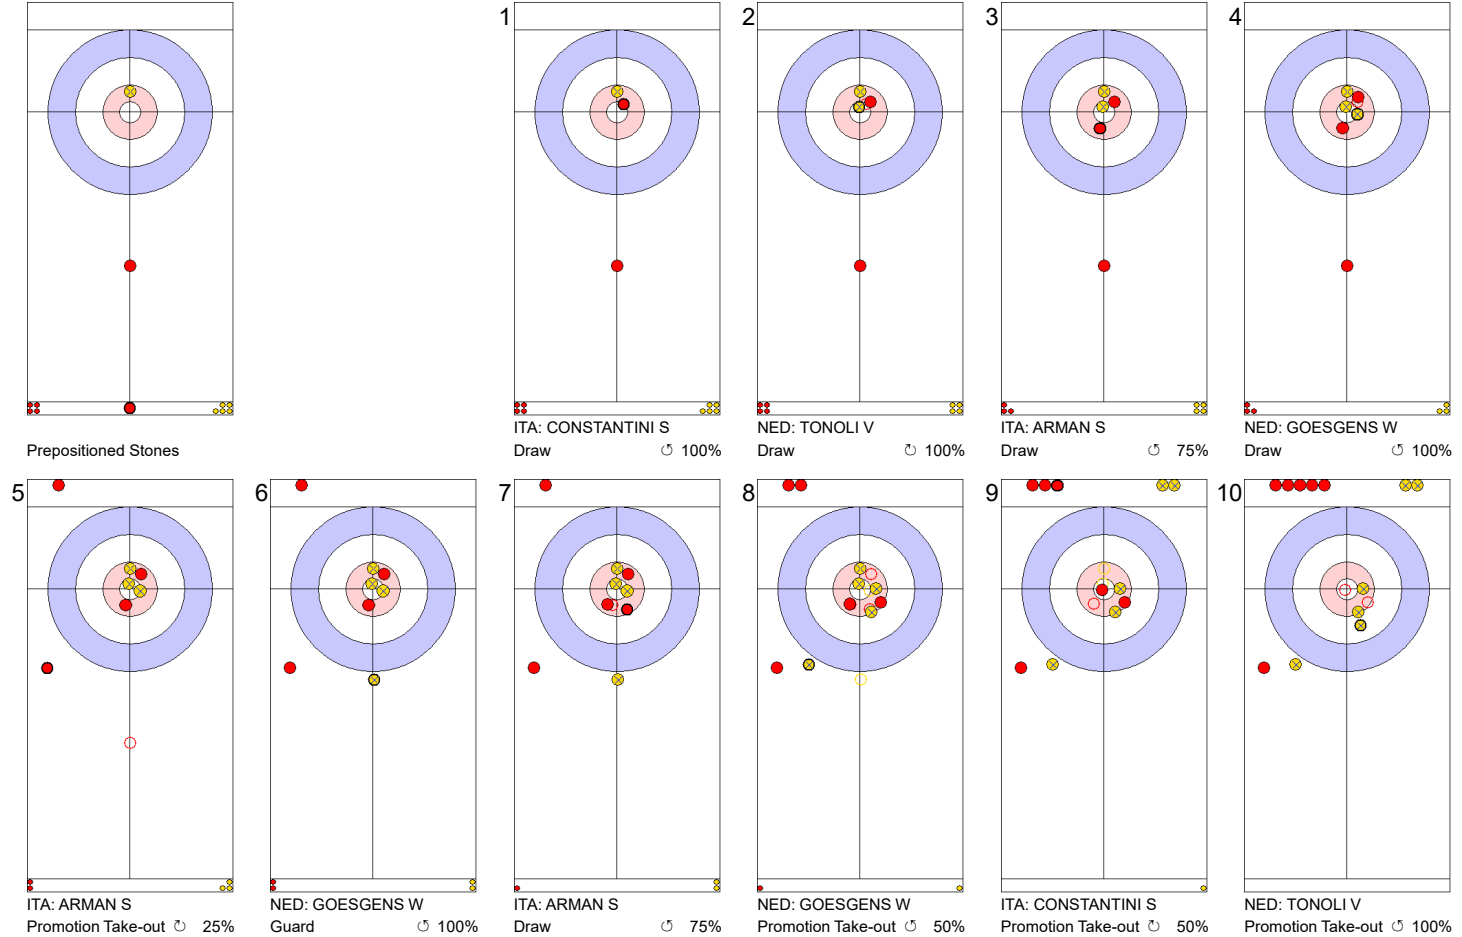

ITA: ARMAN S
Take-out ◌ 50%

NED: GOESGENS W
Draw ◌ 100%

ITA: CONSTANTINI S
Draw ◌ 25%

NED: TONOLI V
Double Take-out ◌ 0%

	ITA	NED
Total Score	8	3
Time left	04:16	04:37

Legend:
 ◌ Clockwise ◌ Counter-clockwise - Not considered

Game - Shot by Shot

End 7 ● **ITA - Italy** **8 + 0** (this end) = **8** ● **NED - Netherlands** **3 + 3** (this end) = **6**

	ITA	NED
Total Score	8	6
Time left	01:51	01:59

Legend:
 ⤵ Clockwise ⤶ Counter-clockwise - Not considered