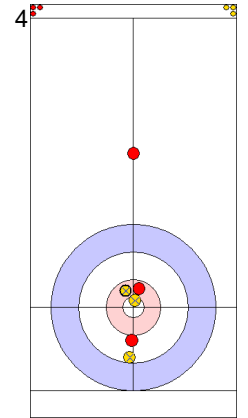

NED: GOESGENS W
Draw ⤴ 100%