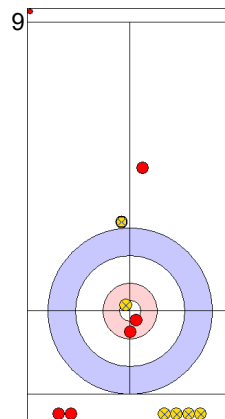

HUN: TATAR L
Guard ⊙ 75%

DEN: HOLTERMANN H
Clearing ⊙ 100%

HUN: TATAR L
Guard ⊙ 75%

DEN: HOLTERMANN H
Clearing ⊙ 75%

HUN: JOO L
Guard ⊙ 75%

DEN: LANDER J
Raise ⊙ 0%

	DEN	HUN
Total Score	1	3
Time left	12:56	12:02

Legend:
 ⊙ Clockwise ⊗ Counter-clockwise - Not considered