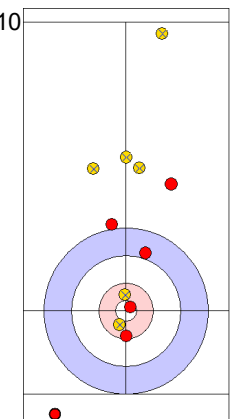

Game - Shot by Shot

End 2 ● **DEN - Denmark** 0 + 1 (this end) = 1 ⊗ **HUN - Hungary** 1 + 0 (this end) = 1

Prepositioned Stones

HUN: JOO L
Draw ⊕ 100%

DEN: LANDER J
Draw ⊕ 100%

HUN: TATAR L
Draw ⊕ 100%

DEN: HOLTERMANN H
Draw ⊕ 0%

HUN: TATAR L
Guard ⊕ 100%

DEN: HOLTERMANN H
Draw ⊕ 0%

HUN: TATAR L
Guard ⊕ 50%

DEN: HOLTERMANN H
Raise ⊕ 50%

HUN: JOO L
Guard ⊕ 100%

DEN: LANDER J
Through -

	DEN	HUN
Total Score	1	1
Time left	17:10	16:54

Legend:
 ⊕ Clockwise ⊖ Counter-clockwise - Not considered

Game - Shot by Shot

End 3 ● **DEN - Denmark** 1 + 0 (this end) = 1 ● **HUN - Hungary** 1 + 1 (this end) = 2

	DEN	HUN
Total Score	1	2
Time left	15:00	14:06

Legend:
 ↻ Clockwise ↺ Counter-clockwise - Not considered