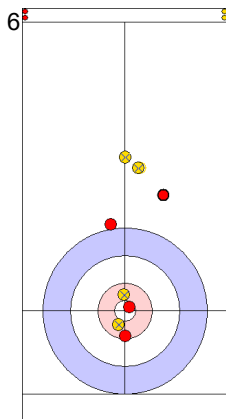

Game - Shot by Shot

End 2 ● **DEN - Denmark** 0 + 1 (this end) = 1 ⊗ **HUN - Hungary** 1 + 0 (this end) = 1

Prepositioned Stones

HUN: JOO L
Draw ⊕ 100%

DEN: LANDER J
Draw ⊕ 100%

HUN: TATAR L
Draw ⊕ 100%

DEN: HOLTERMANN H
Draw ⊕ 0%

HUN: TATAR L
Guard ⊕ 100%

DEN: HOLTERMANN H
Draw ⊕ 0%

HUN: TATAR L
Guard ⊕ 50%

DEN: HOLTERMANN H
Raise ⊕ 50%

HUN: JOO L
Guard ⊕ 100%

DEN: LANDER J
Through -

	DEN	HUN
Total Score	1	1
Time left	17:10	16:54

Legend:
 ⊕ Clockwise ⊖ Counter-clockwise - Not considered

Game - Shot by Shot

End 3 ● **DEN - Denmark** 1 + 0 (this end) = 1 ● **HUN - Hungary** 1 + 1 (this end) = 2

	DEN	HUN
Total Score	1	2
Time left	15:00	14:06

Legend:
 ↻ Clockwise ↺ Counter-clockwise - Not considered

Legend:
 ⊙ Clockwise ⊗ Counter-clockwise - Not considered