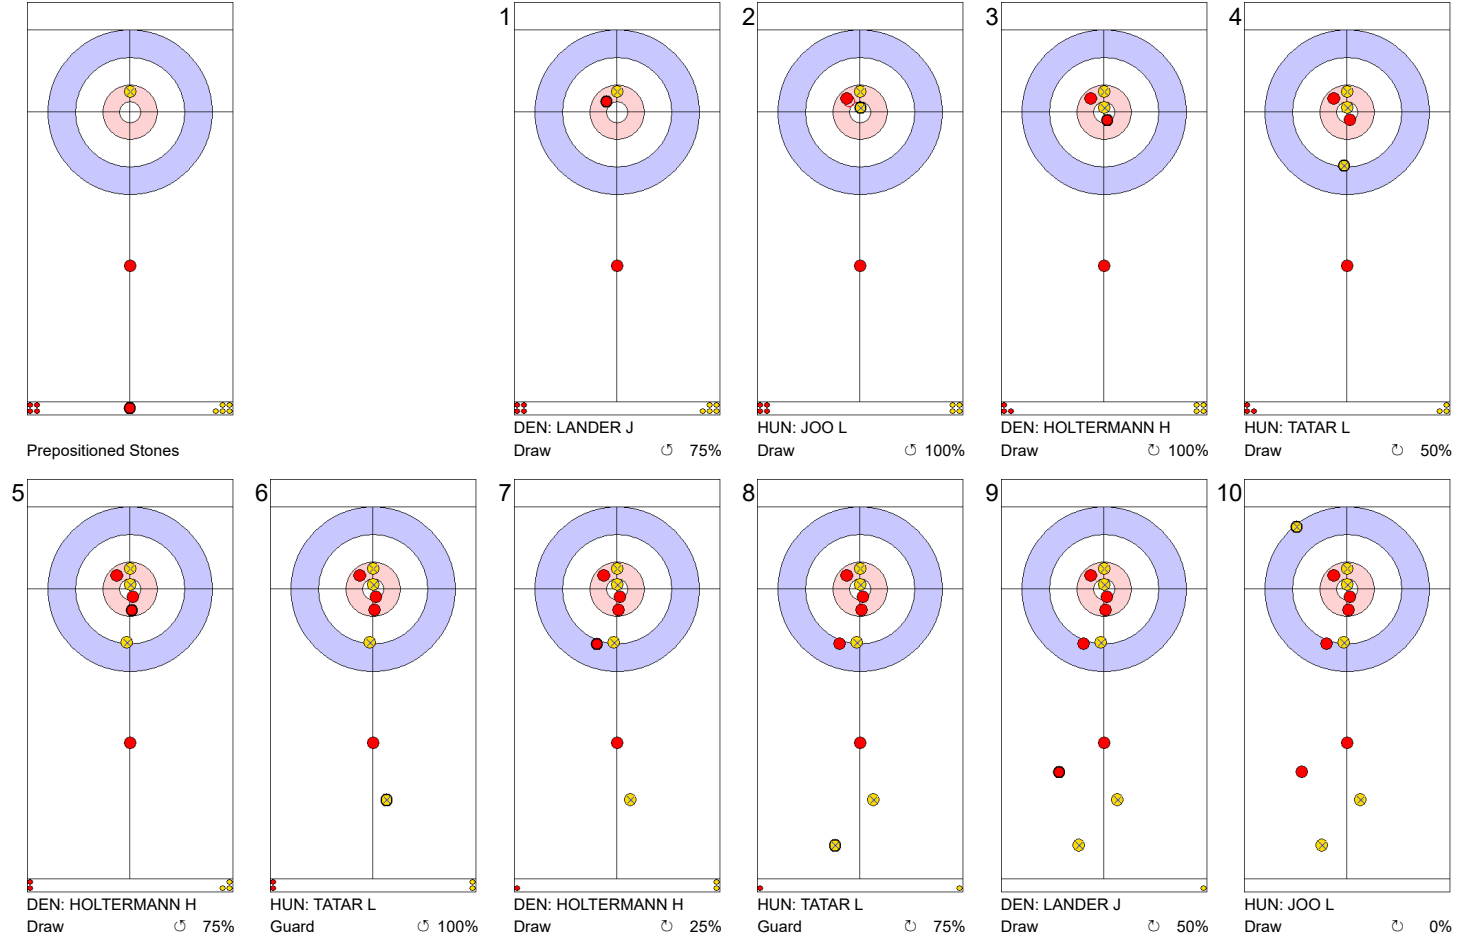

Game - Shot by Shot

End 2 ● **DEN - Denmark** 0 + 1 (this end) = 1 ⊗ **HUN - Hungary** 1 + 0 (this end) = 1

Prepositioned Stones

HUN: JOO L
Draw ⊕ 100%

DEN: LANDER J
Draw ⊕ 100%

HUN: TATAR L
Draw ⊕ 100%

DEN: HOLTERMANN H
Draw ⊕ 0%

HUN: TATAR L
Guard ⊕ 100%

DEN: HOLTERMANN H
Draw ⊕ 0%

HUN: TATAR L
Guard ⊕ 50%

DEN: HOLTERMANN H
Raise ⊕ 50%

HUN: JOO L
Guard ⊕ 100%

DEN: LANDER J
Through -

	DEN	HUN
Total Score	1	1
Time left	17:10	16:54

Legend:
 ⊕ Clockwise ⊖ Counter-clockwise - Not considered

Game - Shot by Shot

End 3 ● **DEN - Denmark** 1 + 0 (this end) = 1 ● **HUN - Hungary** 1 + 1 (this end) = 2

	DEN	HUN
Total Score	1	2
Time left	15:00	14:06

Legend:
 ↻ Clockwise ↺ Counter-clockwise - Not considered

Game - Shot by Shot

End 4 ● **DEN - Denmark** 1 + 0 (this end) = 1 ⊗ **HUN - Hungary** 2 + 1 (this end) = 3

Prepositioned Stones

HUN: JOO L
Draw ⊙ 25%

DEN: LANDER J
Draw ⊙ 100%

HUN: TATAR L
Draw ⊙ 100%

DEN: HOLTERMANN H
Clearing ⊙ 100%