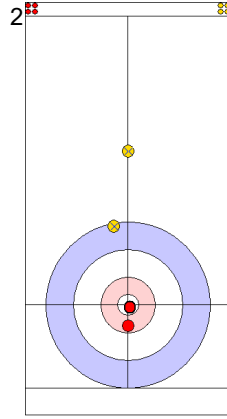

Game - Shot by Shot

End 3 ● **DEN - Denmark** 1 + 0 (this end) = 1 ● **HUN - Hungary** 1 + 1 (this end) = 2

	DEN	HUN
Total Score	1	2
Time left	15:00	14:06

Legend:
 ↻ Clockwise ↺ Counter-clockwise - Not considered

Game - Shot by Shot

End 4 ● **DEN - Denmark** 1 + 0 (this end) = 1 ⊗ **HUN - Hungary** 2 + 1 (this end) = 3

Prepositioned Stones

HUN: JOO L
Draw ⊙ 25%

DEN: LANDER J
Draw ⊙ 100%

HUN: TATAR L
Draw ⊙ 100%

DEN: HOLTERMANN H
Clearing ⊙ 100%

HUN: TATAR L
Guard ⊙ 75%

DEN: HOLTERMANN H
Clearing ⊙ 100%

HUN: TATAR L
Guard ⊙ 75%

DEN: HOLTERMANN H
Clearing ⊙ 75%

HUN: JOO L
Guard ⊙ 75%

DEN: LANDER J
Raise ⊙ 0%

	DEN	HUN
Total Score	1	3
Time left	12:56	12:02

Legend:
 ⊙ Clockwise ⊗ Counter-clockwise - Not considered