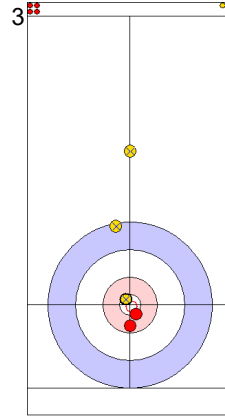

Game - Shot by Shot

End 3 ● **DEN - Denmark** 1 + 0 (this end) = 1 ● **HUN - Hungary** 1 + 1 (this end) = 2

	DEN	HUN
Total Score	1	2
Time left	15:00	14:06

Legend:
 ↻ Clockwise ↺ Counter-clockwise - Not considered

Game - Shot by Shot

End 4 ● **DEN - Denmark** 1 + 0 (this end) = 1 ⊗ **HUN - Hungary** 2 + 1 (this end) = 3

Prepositioned Stones

HUN: JOO L
Draw ⊙ 25%

DEN: LANDER J
Draw ⊙ 100%

HUN: TATAR L
Draw ⊙ 100%

DEN: HOLTERMANN H
Clearing ⊙ 100%

HUN: TATAR L
Guard ⊙ 75%

DEN: HOLTERMANN H
Clearing ⊙ 100%

HUN: TATAR L
Guard ⊙ 75%

DEN: HOLTERMANN H
Clearing ⊙ 75%

HUN: JOO L
Guard ⊙ 75%

DEN: LANDER J
Raise ⊙ 0%

	DEN	HUN
Total Score	1	3
Time left	12:56	12:02

Legend:
 ⊙ Clockwise ⊗ Counter-clockwise - Not considered