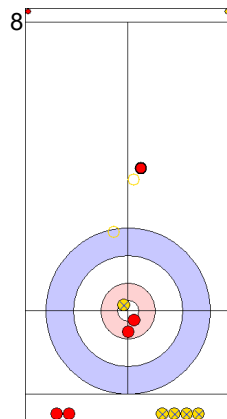

Game - Shot by Shot

End 3 ● **DEN - Denmark** 1 + 0 (this end) = 1 ● **HUN - Hungary** 1 + 1 (this end) = 2

	DEN	HUN
Total Score	1	2
Time left	15:00	14:06

Legend:
 ↻ Clockwise ↺ Counter-clockwise - Not considered

Game - Shot by Shot

End 4 ● **DEN - Denmark** 1 + 0 (this end) = 1 ⊗ **HUN - Hungary** 2 + 1 (this end) = 3

Prepositioned Stones

HUN: JOO L
Draw ⊙ 25%

DEN: LANDER J
Draw ⊙ 100%

HUN: TATAR L
Draw ⊙ 100%

DEN: HOLTERMANN H
Clearing ⊙ 100%

HUN: TATAR L
Guard ⊙ 75%

DEN: HOLTERMANN H
Clearing ⊙ 100%

HUN: TATAR L
Guard ⊙ 75%

DEN: HOLTERMANN H
Clearing ⊙ 75%

HUN: JOO L
Guard ⊙ 75%

DEN: LANDER J
Raise ⊙ 0%

	DEN	HUN
Total Score	1	3
Time left	12:56	12:02

Legend:
 ⊙ Clockwise ⊗ Counter-clockwise - Not considered