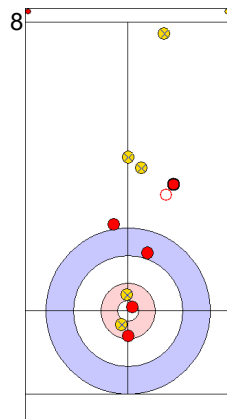

Game - Shot by Shot

End 2 ● **DEN - Denmark** 0 + 1 (this end) = 1 ⊗ **HUN - Hungary** 1 + 0 (this end) = 1

Prepositioned Stones

HUN: JOO L
Draw ⊕ 100%

DEN: LANDER J
Draw ⊕ 100%

HUN: TATAR L
Draw ⊕ 100%

DEN: HOLTERMANN H
Draw ⊕ 0%

HUN: TATAR L
Guard ⊕ 100%

DEN: HOLTERMANN H
Draw ⊕ 0%

HUN: TATAR L
Guard ⊕ 50%

DEN: HOLTERMANN H
Raise ⊕ 50%

HUN: JOO L
Guard ⊕ 100%

DEN: LANDER J
Through -

	DEN	HUN
Total Score	1	1
Time left	17:10	16:54

Legend:
 ⊕ Clockwise ⊖ Counter-clockwise - Not considered

Game - Shot by Shot

End 3 ● **DEN - Denmark** 1 + 0 (this end) = 1 ● **HUN - Hungary** 1 + 1 (this end) = 2

	DEN	HUN
Total Score	1	2
Time left	15:00	14:06

Legend:
 ↻ Clockwise ↺ Counter-clockwise - Not considered

Legend:
 ⊙ Clockwise ⊗ Counter-clockwise - Not considered