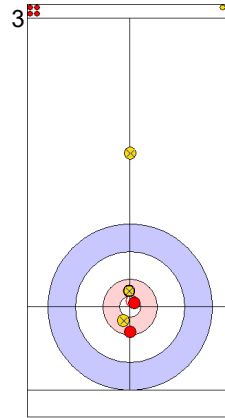

Game - Shot by Shot

End 2 ● **DEN - Denmark** 0 + 1 (this end) = 1 ⊗ **HUN - Hungary** 1 + 0 (this end) = 1

Prepositioned Stones

HUN: JOO L
Draw ⊕ 100%

DEN: LANDER J
Draw ⊕ 100%

HUN: TATAR L
Draw ⊕ 100%

DEN: HOLTERMANN H
Draw ⊕ 0%

HUN: TATAR L
Guard ⊕ 100%

DEN: HOLTERMANN H
Draw ⊕ 0%

HUN: TATAR L
Guard ⊕ 50%

DEN: HOLTERMANN H
Raise ⊕ 50%

HUN: JOO L
Guard ⊕ 100%

DEN: LANDER J
Through -

	DEN	HUN
Total Score	1	1
Time left	17:10	16:54

Legend:
 ⊕ Clockwise ⊖ Counter-clockwise - Not considered

Game - Shot by Shot

End 3 ● **DEN - Denmark** 1 + 0 (this end) = 1 ● **HUN - Hungary** 1 + 1 (this end) = 2

	DEN	HUN
Total Score	1	2
Time left	15:00	14:06

Legend:
 ↻ Clockwise ↺ Counter-clockwise - Not considered

Legend:
 ⊙ Clockwise ⊗ Counter-clockwise - Not considered