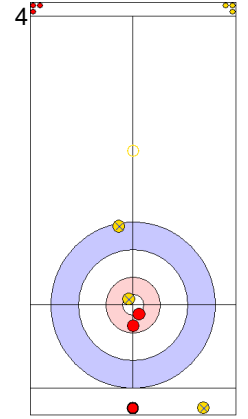

Game - Shot by Shot

End 3 ● **DEN - Denmark** 1 + 0 (this end) = 1 ● **HUN - Hungary** 1 + 1 (this end) = 2

	DEN	HUN
Total Score	1	2
Time left	15:00	14:06

Legend:
 ↻ Clockwise ↺ Counter-clockwise - Not considered

Game - Shot by Shot

End 4 ● **DEN - Denmark** 1 + 0 (this end) = 1 ⊗ **HUN - Hungary** 2 + 1 (this end) = 3

Prepositioned Stones

HUN: JOO L
Draw ⊙ 25%

DEN: LANDER J
Draw ⊙ 100%

HUN: TATAR L
Draw ⊙ 100%

DEN: HOLTERMANN H
Clearing ⊙ 100%

HUN: TATAR L
Guard ⊙ 75%

DEN: HOLTERMANN H
Clearing ⊙ 100%

HUN: TATAR L
Guard ⊙ 75%

DEN: HOLTERMANN H
Clearing ⊙ 75%

HUN: JOO L
Guard ⊙ 75%

DEN: LANDER J
Raise ⊙ 0%

	DEN	HUN
Total Score	1	3
Time left	12:56	12:02

Legend:
 ⊙ Clockwise ⊗ Counter-clockwise - Not considered