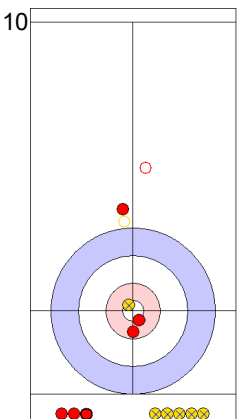

HUN: TATAR L
Guard ⊙ 75%

DEN: HOLTERMANN H
Clearing ⊙ 100%

HUN: TATAR L
Guard ⊙ 75%

DEN: HOLTERMANN H
Clearing ⊙ 75%

HUN: JOO L
Guard ⊙ 75%

DEN: LANDER J
Raise ⊙ 0%

	DEN	HUN
Total Score	1	3
Time left	12:56	12:02

Legend:
 ⊙ Clockwise ⊗ Counter-clockwise - Not considered