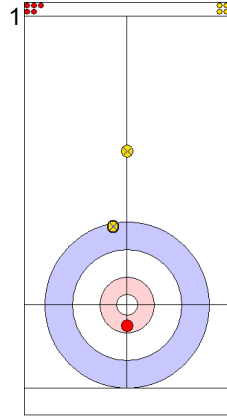

HUN: TATAR L
Guard ⊕ 100%

DEN: HOLTERMANN H
Draw ⊕ 0%

HUN: TATAR L
Guard ⊕ 50%

DEN: HOLTERMANN H
Raise ⊕ 50%

HUN: JOO L
Guard ⊕ 100%

DEN: LANDER J
Through -

	DEN	HUN
Total Score	1	1
Time left	17:10	16:54

Legend:
 ⊕ Clockwise ⊖ Counter-clockwise - Not considered

Game - Shot by Shot

End 3 ● **DEN - Denmark** 1 + 0 (this end) = 1 ● **HUN - Hungary** 1 + 1 (this end) = 2

	DEN	HUN
Total Score	1	2
Time left	15:00	14:06

Legend:
 ↻ Clockwise ↺ Counter-clockwise - Not considered

Game - Shot by Shot

End 4 ● **DEN - Denmark** 1 + 0 (this end) = 1 ⊗ **HUN - Hungary** 2 + 1 (this end) = 3

Prepositioned Stones

HUN: JOO L
Draw ⊙ 25%

DEN: LANDER J
Draw ⊙ 100%

HUN: TATAR L
Draw ⊙ 100%

DEN: HOLTERMANN H
Clearing ⊙ 100%