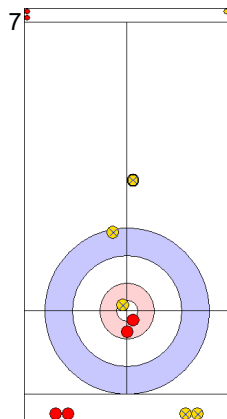

Game - Shot by Shot

End 3 ● **DEN - Denmark** 1 + 0 (this end) = 1 ● **HUN - Hungary** 1 + 1 (this end) = 2

	DEN	HUN
Total Score	1	2
Time left	15:00	14:06

Legend:
 ↻ Clockwise ↺ Counter-clockwise - Not considered

Game - Shot by Shot

End 4 ● **DEN - Denmark** 1 + 0 (this end) = 1 ⊗ **HUN - Hungary** 2 + 1 (this end) = 3

Prepositioned Stones

HUN: JOO L
Draw ⊙ 25%

DEN: LANDER J
Draw ⊙ 100%

HUN: TATAR L
Draw ⊙ 100%

DEN: HOLTERMANN H
Clearing ⊙ 100%

HUN: TATAR L
Guard ⊙ 75%

DEN: HOLTERMANN H
Clearing ⊙ 100%

HUN: TATAR L
Guard ⊙ 75%

DEN: HOLTERMANN H
Clearing ⊙ 75%

HUN: JOO L
Guard ⊙ 75%

DEN: LANDER J
Raise ⊙ 0%

	DEN	HUN
Total Score	1	3
Time left	12:56	12:02

Legend:
 ⊙ Clockwise ⊗ Counter-clockwise - Not considered