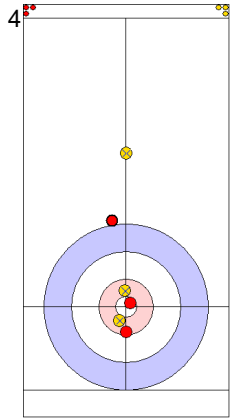

Game - Shot by Shot

End 2 ● **DEN - Denmark** 0 + 1 (this end) = 1 ⊗ **HUN - Hungary** 1 + 0 (this end) = 1

Prepositioned Stones

HUN: JOO L
Draw ⊕ 100%

DEN: LANDER J
Draw ⊕ 100%

HUN: TATAR L
Draw ⊕ 100%

DEN: HOLTERMANN H
Draw ⊕ 0%

HUN: TATAR L
Guard ⊕ 100%

DEN: HOLTERMANN H
Draw ⊕ 0%

HUN: TATAR L
Guard ⊕ 50%

DEN: HOLTERMANN H
Raise ⊕ 50%

HUN: JOO L
Guard ⊕ 100%

DEN: LANDER J
Through -

	DEN	HUN
Total Score	1	1
Time left	17:10	16:54

Legend:
 ⊕ Clockwise ⊖ Counter-clockwise - Not considered

Game - Shot by Shot

End 3 ● **DEN - Denmark** 1 + 0 (this end) = 1 ● **HUN - Hungary** 1 + 1 (this end) = 2

	DEN	HUN
Total Score	1	2
Time left	15:00	14:06

Legend:
 ↻ Clockwise ↺ Counter-clockwise - Not considered

Legend:
 ⊙ Clockwise ⊗ Counter-clockwise - Not considered