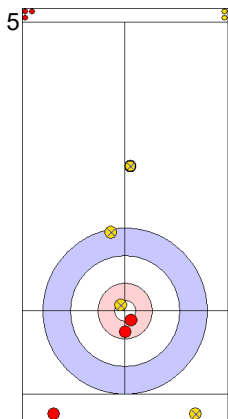

Game - Shot by Shot

End 3 ● **DEN - Denmark** 1 + 0 (this end) = 1 ● **HUN - Hungary** 1 + 1 (this end) = 2

	DEN	HUN
Total Score	1	2
Time left	15:00	14:06

Legend:
 ↻ Clockwise ↺ Counter-clockwise - Not considered

Game - Shot by Shot

End 4 ● **DEN - Denmark** 1 + 0 (this end) = 1 ⊗ **HUN - Hungary** 2 + 1 (this end) = 3

Prepositioned Stones

HUN: JOO L
Draw ⊙ 25%

DEN: LANDER J
Draw ⊙ 100%

HUN: TATAR L
Draw ⊙ 100%

DEN: HOLTERMANN H
Clearing ⊙ 100%

HUN: TATAR L
Guard ⊙ 75%

DEN: HOLTERMANN H
Clearing ⊙ 100%

HUN: TATAR L
Guard ⊙ 75%

DEN: HOLTERMANN H
Clearing ⊙ 75%

HUN: JOO L
Guard ⊙ 75%

DEN: LANDER J
Raise ⊙ 0%

	DEN	HUN
Total Score	1	3
Time left	12:56	12:02

Legend:
 ⊙ Clockwise ⊗ Counter-clockwise - Not considered