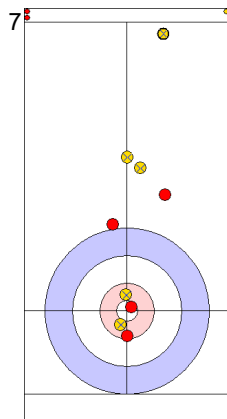

Game - Shot by Shot

End 2 ● **DEN - Denmark** 0 + 1 (this end) = 1 ⊗ **HUN - Hungary** 1 + 0 (this end) = 1

Prepositioned Stones

HUN: JOO L
Draw ⊕ 100%

DEN: LANDER J
Draw ⊕ 100%

HUN: TATAR L
Draw ⊕ 100%

DEN: HOLTERMANN H
Draw ⊕ 0%

HUN: TATAR L
Guard ⊕ 100%

DEN: HOLTERMANN H
Draw ⊕ 0%

HUN: TATAR L
Guard ⊕ 50%

DEN: HOLTERMANN H
Raise ⊕ 50%

HUN: JOO L
Guard ⊕ 100%

DEN: LANDER J
Through -

	DEN	HUN
Total Score	1	1
Time left	17:10	16:54

Legend:
 ⊕ Clockwise ⊖ Counter-clockwise - Not considered

Game - Shot by Shot

End 3 ● **DEN - Denmark** 1 + 0 (this end) = 1 ● **HUN - Hungary** 1 + 1 (this end) = 2

	DEN	HUN
Total Score	1	2
Time left	15:00	14:06

Legend:
 ↻ Clockwise ↺ Counter-clockwise - Not considered

Legend:
 ⊙ Clockwise ⊗ Counter-clockwise - Not considered