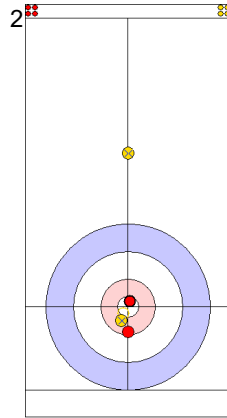

Game - Shot by Shot

End 2 ● **DEN - Denmark** 0 + 1 (this end) = 1 ⊗ **HUN - Hungary** 1 + 0 (this end) = 1

Prepositioned Stones

HUN: JOO L
Draw ⊕ 100%

DEN: LANDER J
Draw ⊕ 100%

HUN: TATAR L
Draw ⊕ 100%

DEN: HOLTERMANN H
Draw ⊕ 0%

HUN: TATAR L
Guard ⊕ 100%

DEN: HOLTERMANN H
Draw ⊕ 0%

HUN: TATAR L
Guard ⊕ 50%

DEN: HOLTERMANN H
Raise ⊕ 50%

HUN: JOO L
Guard ⊕ 100%

DEN: LANDER J
Through -

	DEN	HUN
Total Score	1	1
Time left	17:10	16:54

Legend:
 ⊕ Clockwise ⊖ Counter-clockwise - Not considered

Game - Shot by Shot

End 3 ● **DEN - Denmark** 1 + 0 (this end) = 1 ● **HUN - Hungary** 1 + 1 (this end) = 2

	DEN	HUN
Total Score	1	2
Time left	15:00	14:06

Legend:
 ↻ Clockwise ↺ Counter-clockwise - Not considered