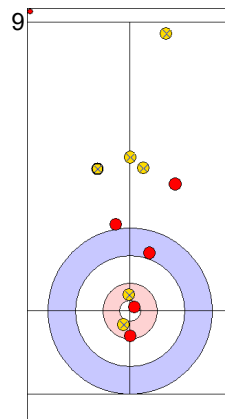

Game - Shot by Shot

End 2 ● **DEN - Denmark** 0 + 1 (this end) = 1 ⊗ **HUN - Hungary** 1 + 0 (this end) = 1

Prepositioned Stones

HUN: JOO L
Draw ⊕ 100%

DEN: LANDER J
Draw ⊕ 100%

HUN: TATAR L
Draw ⊕ 100%

DEN: HOLTERMANN H
Draw ⊕ 0%

HUN: TATAR L
Guard ⊕ 100%

DEN: HOLTERMANN H
Draw ⊕ 0%

HUN: TATAR L
Guard ⊕ 50%

DEN: HOLTERMANN H
Raise ⊕ 50%

HUN: JOO L
Guard ⊕ 100%

DEN: LANDER J
Through -

	DEN	HUN
Total Score	1	1
Time left	17:10	16:54

Legend:
 ⊕ Clockwise ⊖ Counter-clockwise - Not considered

Game - Shot by Shot

End 3 ● **DEN - Denmark** 1 + 0 (this end) = 1 ● **HUN - Hungary** 1 + 1 (this end) = 2

	DEN	HUN
Total Score	1	2
Time left	15:00	14:06

Legend:
 ↻ Clockwise ↺ Counter-clockwise - Not considered

Legend:
 ⊙ Clockwise ⊗ Counter-clockwise - Not considered