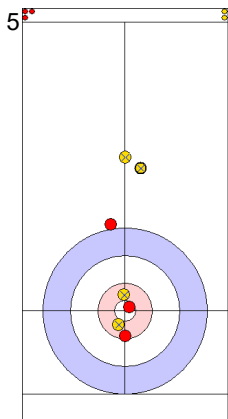

Game - Shot by Shot

End 2 ● **DEN - Denmark** 0 + 1 (this end) = 1 ⊗ **HUN - Hungary** 1 + 0 (this end) = 1

Prepositioned Stones

HUN: JOO L
Draw ⊕ 100%

DEN: LANDER J
Draw ⊕ 100%

HUN: TATAR L
Draw ⊕ 100%

DEN: HOLTERMANN H
Draw ⊕ 0%

HUN: TATAR L
Guard ⊕ 100%

DEN: HOLTERMANN H
Draw ⊕ 0%

HUN: TATAR L
Guard ⊕ 50%

DEN: HOLTERMANN H
Raise ⊕ 50%

HUN: JOO L
Guard ⊕ 100%

DEN: LANDER J
Through -

	DEN	HUN
Total Score	1	1
Time left	17:10	16:54

Legend:
 ⊕ Clockwise ⊖ Counter-clockwise - Not considered

Game - Shot by Shot

End 3 ● **DEN - Denmark** 1 + 0 (this end) = 1 ● **HUN - Hungary** 1 + 1 (this end) = 2

	DEN	HUN
Total Score	1	2
Time left	15:00	14:06

Legend:
 ↻ Clockwise ↺ Counter-clockwise - Not considered

Legend:
 ⊙ Clockwise ⊗ Counter-clockwise - Not considered