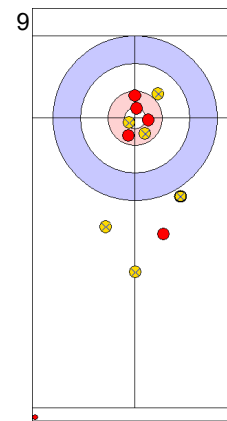

**Legend:**  
 ⤵ Clockwise                                      ⤴ Counter-clockwise                                      - Not considered

Game - Shot by Shot

End 5 ● DEN - Denmark 1 + 1 (this end) = 2 ⊗ CAN - Canada 3 + 0 (this end) = 3

Prepositioned Stones

1 CAN: JONES J  
Draw ⌚ 25%

2 DEN: LANDER J  
Draw ⌚ 100%

3 CAN: LAING B  
Draw ⌚ 100%

4 DEN: HOLTERMANN H  
Draw ⌚ 100%

5 CAN: LAING B  
Draw ⌚ 75%

6 DEN: HOLTERMANN H  
Draw ⌚ 100%

7 CAN: LAING B  
Guard ⌚ 100%

8 DEN: HOLTERMANN H  
Guard ⌚ 75%

9 CAN: JONES J  
Through -

10 DEN: LANDER J  
Through -

	DEN	CAN
Total Score	2	3
Time left	08:31	09:34

<b>Legend:</b>		
Clockwise	Counter-clockwise	- Not considered

**Game - Shot by Shot**