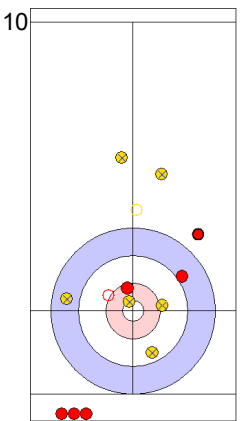

**Game - Shot by Shot**

**End 4**    ● **DEN - Denmark**    1 + 0 (this end) = 1                      ● **CAN - Canada**    2 + 1 (this end) = 3

Prepositioned Stones

CAN: JONES J  
Draw                      ⤵ 0%

DEN: LANDER J  
Draw                      ⤵ 75%

CAN: LAING B  
Draw                      ⤵ 75%

DEN: HOLTERMANN H  
Draw                      ⤵ 100%

CAN: LAING B  
Draw                      ⤵ 100%

DEN: HOLTERMANN H  
Take-out                      ⤵ 100%

CAN: LAING B  
Draw                      ⤵ 100%

DEN: HOLTERMANN H  
Draw                      ⤵ 75%

CAN: JONES J  
Guard                      ⤵ 100%

DEN: LANDER J  
Take-out                      ⤵ 0%

	DEN	CAN
Total Score	1	3
Time left	11:01	12:12

**Legend:**  
 ⤵ Clockwise                                      ⤴ Counter-clockwise                                      - Not considered

Game - Shot by Shot

End 5 ● DEN - Denmark 1 + 1 (this end) = 2 ⊗ CAN - Canada 3 + 0 (this end) = 3