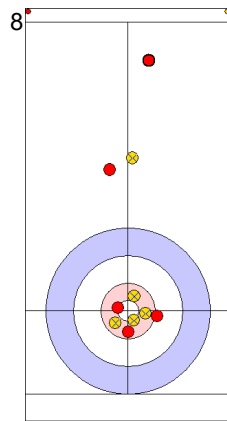

**Game - Shot by Shot**

**End 2**   ● **DEN - Denmark**   **0 + 1** (this end) = 1      ● **CAN - Canada**   **1 + 0** (this end) = 1

Prepositioned Stones

CAN: JONES J  
Draw      ⤵ 100%

DEN: LANDER J  
Draw      ⤵ 50%

CAN: LAING B  
Draw      ⤵ 100%

DEN: HOLTERMANN H  
Draw      ⤵ 100%

CAN: LAING B  
Draw      ⤵ 50%

DEN: HOLTERMANN H  
Draw      ⤵ 50%

CAN: LAING B  
Draw      ⤵ 100%

DEN: HOLTERMANN H  
Guard      ⤵ 100%

CAN: JONES J  
Through      -

DEN: LANDER J  
Through      -

	DEN	CAN
Total Score	1	1
Time left	17:03	18:23

**Legend:**  
 ⤵ Clockwise      ⤴ Counter-clockwise      - Not considered

**Game - Shot by Shot**

**End 3**   ● **DEN - Denmark**   **1 + 0 (this end) = 1**   ● **CAN - Canada**   **1 + 1 (this end) = 2**

	DEN	CAN
Total Score	1	2
Time left	15:17	15:06

**Legend:**  
 ↻ Clockwise   ↺ Counter-clockwise   - Not considered