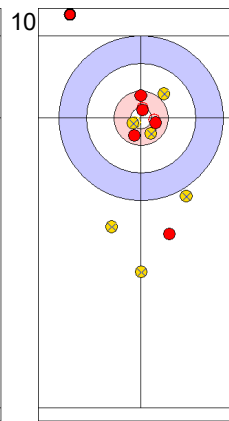

**Legend:**  
 ⤵ Clockwise                                      ⤴ Counter-clockwise                                      - Not considered

Game - Shot by Shot

End 5 ● DEN - Denmark 1 + 1 (this end) = 2 ⊗ CAN - Canada 3 + 0 (this end) = 3

Prepositioned Stones

1 CAN: JONES J  
Draw ⌚ 25%

2 DEN: LANDER J  
Draw ⌚ 100%

3 CAN: LAING B  
Draw ⌚ 100%

4 DEN: HOLTERMANN H  
Draw ⌚ 100%

5 CAN: LAING B  
Draw ⌚ 75%

6 DEN: HOLTERMANN H  
Draw ⌚ 100%

7 CAN: LAING B  
Guard ⌚ 100%

8 DEN: HOLTERMANN H  
Guard ⌚ 75%

9 CAN: JONES J  
Through -

10 DEN: LANDER J  
Through -

	DEN	CAN
Total Score	2	3
Time left	08:31	09:34

<b>Legend:</b>		
Clockwise	Counter-clockwise	- Not considered

**Game - Shot by Shot**