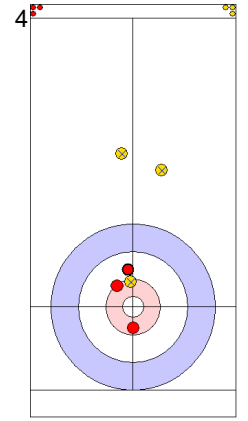

**End 3**   ● **DEN - Denmark**   **1 + 0 (this end) = 1**   ● **CAN - Canada**   **1 + 1 (this end) = 2**

	DEN	CAN
Total Score	1	2
Time left	15:17	15:06

**Legend:**  
 ↻ Clockwise   ↺ Counter-clockwise   - Not considered

**Game - Shot by Shot**

**End 4**    ● **DEN - Denmark**    1 + 0 (this end) = 1                      ● **CAN - Canada**    2 + 1 (this end) = 3

Prepositioned Stones

CAN: JONES J  
Draw                      ⤵ 0%

DEN: LANDER J  
Draw                      ⤵ 75%

CAN: LAING B  
Draw                      ⤵ 75%

DEN: HOLTERMANN H  
Draw                      ⤵ 100%

CAN: LAING B  
Draw                      ⤵ 100%

DEN: HOLTERMANN H  
Take-out                      ⤵ 100%