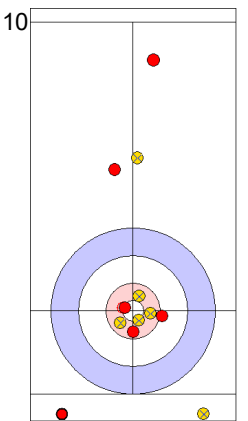

**Game - Shot by Shot**

**End 2**   ● **DEN - Denmark**   **0 + 1** (this end) = 1      ● **CAN - Canada**   **1 + 0** (this end) = 1

Prepositioned Stones

CAN: JONES J  
Draw      ⤵ 100%

DEN: LANDER J  
Draw      ⤵ 50%

CAN: LAING B  
Draw      ⤵ 100%

DEN: HOLTERMANN H  
Draw      ⤵ 100%

CAN: LAING B  
Draw      ⤵ 50%

DEN: HOLTERMANN H  
Draw      ⤵ 50%

CAN: LAING B  
Draw      ⤵ 100%

DEN: HOLTERMANN H  
Guard      ⤵ 100%

CAN: JONES J  
Through      -

DEN: LANDER J  
Through      -

	DEN	CAN
Total Score	1	1
Time left	17:03	18:23

**Legend:**  
 ⤵ Clockwise      ⤴ Counter-clockwise      - Not considered

**Game - Shot by Shot**

**End 3**   ● **DEN - Denmark**   **1 + 0 (this end) = 1**   ● **CAN - Canada**   **1 + 1 (this end) = 2**

	DEN	CAN
Total Score	1	2
Time left	15:17	15:06

**Legend:**  
 ↻ Clockwise   ↺ Counter-clockwise   - Not considered