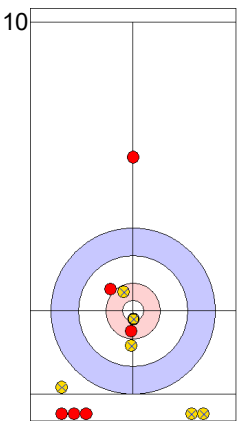

ITA: ARMAN S
Raise ⤵ 50%

DEN: HOLTERMANN H
Draw ⤵ 100%

ITA: ARMAN S
Promotion Take-out ⤵ 100%

DEN: HOLTERMANN H
Raise ⤵ 100%

ITA: CONSTANTINI S
Take-out ⤵ 0%

DEN: LANDER J
Draw ⤵ 100%

	ITA	DEN
Total Score	8	8
Time left	04:37	04:14

Legend:
 ⤵ Clockwise ⤴ Counter-clockwise - Not considered

Game - Shot by Shot

End 7 ● **ITA - Italy** **8 + 1 (this end) = 9** ● **DEN - Denmark** **8 + 0 (this end) = 8**

	ITA	DEN
Total Score	9	8
Time left	01:29	02:21