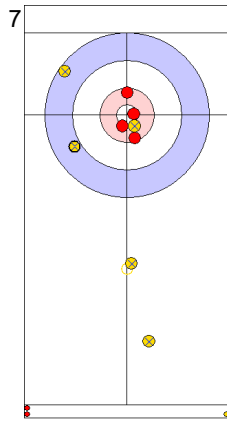

Game - Shot by Shot

End 1 ● **ITA - Italy** **0 + 5 (this end) = 5** ● **DEN - Denmark** **0 + 0 (this end) = 0**

Prepositioned Stones

DEN: LANDER J
Draw ⤵ 75%

ITA: CONSTANTINI S
Draw ⤵ 75%

DEN: HOLTERMANN H
Draw ⤵ 100%

ITA: ARMAN S
Raise ⤵ 100%

DEN: HOLTERMANN H
Guard ⤵ 75%

ITA: ARMAN S
Draw ⤵ 100%

DEN: HOLTERMANN H
Raise ⤵ 0%

ITA: ARMAN S
Raise ⤵ 100%

DEN: LANDER J
Draw ⤵ 50%

ITA: CONSTANTINI S
Raise ⤵ 100%

	ITA	DEN
Total Score	5	0
Time left	18:59	19:44

Legend:
 ⤵ Clockwise ⤴ Counter-clockwise - Not considered

Game - Shot by Shot

End 2 ● **ITA - Italy** **5 + 0 (this end) = 5** ● **DEN - Denmark** **0 + 4 (this end) = 4**

Prepositioned Stones

ITA: CONSTANTINI S
Draw ⤵ 100%