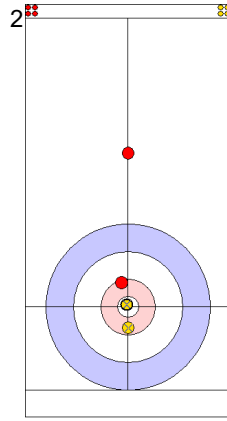

DEN: LANDER J
Draw   ⤵ 100%