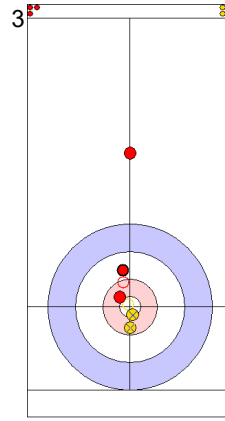

End 6 ● **ITA - Italy** **8 + 0 (this end) = 8** ● **DEN - Denmark** **6 + 2 (this end) = 8**

Prepositioned Stones

ITA: CONSTANTINI S
Draw ⤵ 75%

DEN: LANDER J
Draw ⤵ 100%

ITA: ARMAN S
Draw ⤵ 75%

DEN: HOLTERMANN H
Draw ⤵ 100%

ITA: ARMAN S
Raise ⤵ 50%

DEN: HOLTERMANN H
Draw ⤵ 100%

ITA: ARMAN S
Promotion Take-out ⤵ 100%

DEN: HOLTERMANN H
Raise ⤵ 100%

ITA: CONSTANTINI S
Take-out ⤵ 0%

DEN: LANDER J
Draw ⤵ 100%

	ITA	DEN
Total Score	8	8
Time left	04:37	04:14