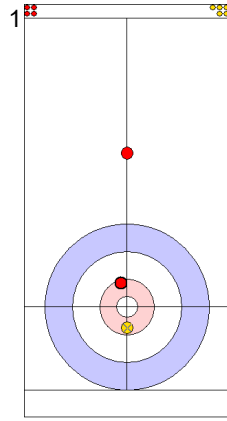

ITA: CONSTANTINI S
Draw   ⤵ 75%