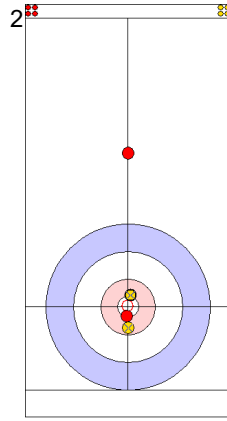

DEN: LANDER J
Draw   ⤵ 100%