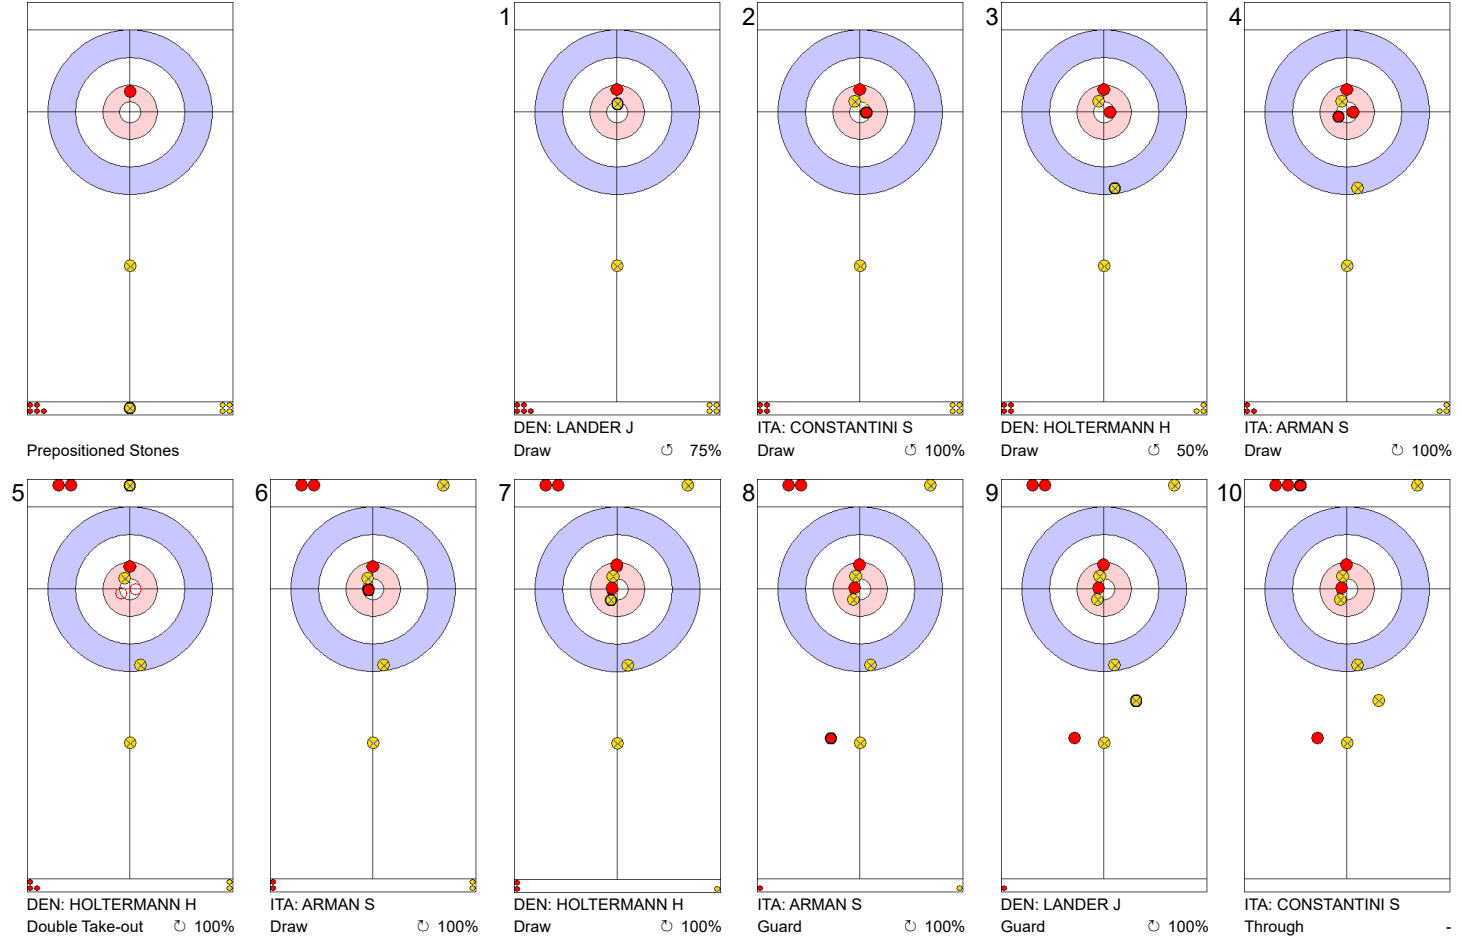

Legend:
 ⤵ Clockwise ⤴ Counter-clockwise - Not considered

Game - Shot by Shot

End 2 ● **ITA - Italy** **5 + 0 (this end) = 5** ● **DEN - Denmark** **0 + 4 (this end) = 4**

Prepositioned Stones

ITA: CONSTANTINI S
Draw ⤵ 100%

DEN: LANDER J
Draw ⤵ 75%

ITA: ARMAN S
Guard ⤵ 100%

DEN: HOLTERMANN H
Clearing ⤵ 100%

ITA: ARMAN S
Guard ⤵ 100%

DEN: HOLTERMANN H
Draw ⤵ 50%

ITA: ARMAN S
Hit and Roll ⤵ 75%

DEN: HOLTERMANN H
Raise ⤵ 100%

ITA: CONSTANTINI S
Double Take-out ⤵ 0%

DEN: LANDER J
Raise ⤵ 100%

	ITA	DEN
Total Score	5	4
Time left	16:08	17:04

Legend:
 ⤵ Clockwise ⤴ Counter-clockwise - Not considered

Game - Shot by Shot

End 3 ● **ITA - Italy** **5 + 1 (this end) = 6** ● **DEN - Denmark** **4 + 0 (this end) = 4**

	ITA	DEN
Total Score	6	4
Time left	13:45	14:42

Legend:
 ⤵ Clockwise ⤴ Counter-clockwise - Not considered

Game - Shot by Shot

End 4 ● **ITA - Italy** **6 + 0** (this end) = **6** ● **DEN - Denmark** **4 + 2** (this end) = **6**