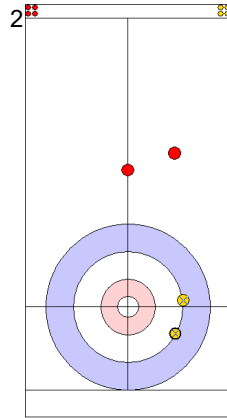

DEN: LANDER J
Draw   ⌚ 75%