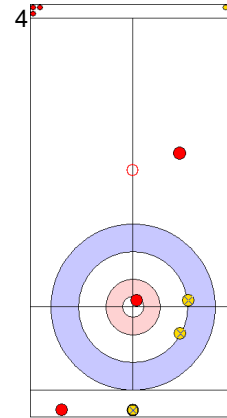

DEN: HOLTERMANN H
Clearing   ⌚ 100%