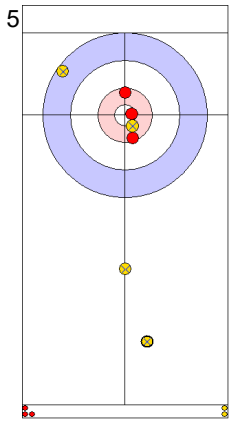

Game - Shot by Shot

End 1 ● **ITA - Italy** **0 + 5 (this end) = 5** ● **DEN - Denmark** **0 + 0 (this end) = 0**

Prepositioned Stones

DEN: LANDER J
Draw ⤵ 75%

ITA: CONSTANTINI S
Draw ⤵ 75%

DEN: HOLTERMANN H
Draw ⤵ 100%

ITA: ARMAN S
Raise ⤵ 100%

DEN: HOLTERMANN H
Guard ⤵ 75%

ITA: ARMAN S
Draw ⤵ 100%

DEN: HOLTERMANN H
Raise ⤵ 0%

ITA: ARMAN S
Raise ⤵ 100%

DEN: LANDER J
Draw ⤵ 50%

ITA: CONSTANTINI S
Raise ⤵ 100%

	ITA	DEN
Total Score	5	0
Time left	18:59	19:44

Legend:
 ⤵ Clockwise ⤴ Counter-clockwise - Not considered

Game - Shot by Shot

End 2 ● **ITA - Italy** **5 + 0 (this end) = 5** ● **DEN - Denmark** **0 + 4 (this end) = 4**

Prepositioned Stones

ITA: CONSTANTINI S
Draw ⤵ 100%