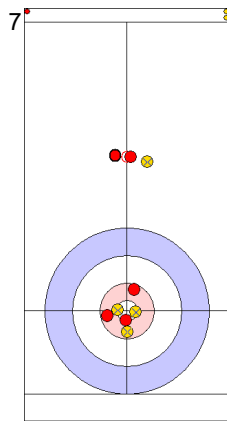

ITA: ARMAN S
Draw   ⤵ 0%