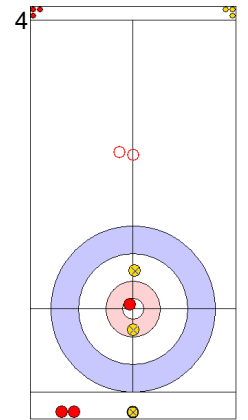

Legend:
 ⤵ Clockwise ⤴ Counter-clockwise - Not considered

Game - Shot by Shot

End 2 ● **ITA - Italy** **5 + 0 (this end) = 5** ● **DEN - Denmark** **0 + 4 (this end) = 4**

Prepositioned Stones

ITA: CONSTANTINI S
Draw ⤵ 100%

DEN: LANDER J
Draw ⤵ 75%

ITA: ARMAN S
Guard ⤵ 100%

DEN: HOLTERMANN H
Clearing ⤵ 100%

ITA: ARMAN S
Guard ⤵ 100%

DEN: HOLTERMANN H
Draw ⤵ 50%

ITA: ARMAN S
Hit and Roll ⤵ 75%

DEN: HOLTERMANN H
Raise ⤵ 100%

ITA: CONSTANTINI S
Double Take-out ⤵ 0%