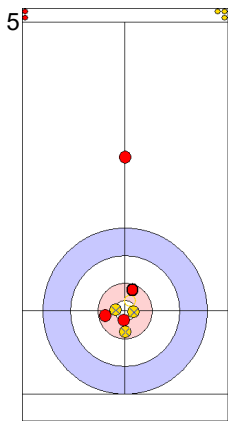

ITA: ARMAN S
Draw   ⤵ 50%