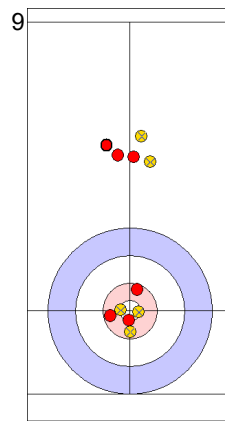

	ITA	DEN
Total Score	6	4
Time left	13:45	14:42

Legend:
 ⤵ Clockwise ⤴ Counter-clockwise - Not considered

Game - Shot by Shot

End 4 ● **ITA - Italy** **6 + 0** (this end) = **6** ● **DEN - Denmark** **4 + 2** (this end) = **6**

DEN: HOLTERMANN H
Guard ⤵ 100%

ITA: CONSTANTINI S
Guard ⤵ 100%

DEN: LANDER J
Through -

	ITA	DEN
Total Score	6	6
Time left	10:31	11:20

Legend:
 ⤵ Clockwise ⤴ Counter-clockwise - Not considered

Game - Shot by Shot