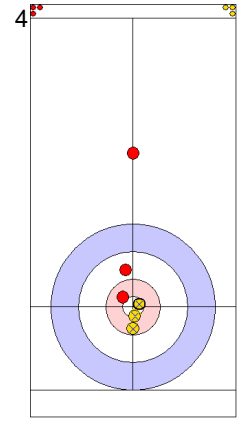

End 6 ● **ITA - Italy** **8 + 0 (this end) = 8** ● **DEN - Denmark** **6 + 2 (this end) = 8**

Prepositioned Stones

ITA: CONSTANTINI S
Draw ⤵ 75%

DEN: LANDER J
Draw ⤵ 100%

ITA: ARMAN S
Draw ⤵ 75%

DEN: HOLTERMANN H
Draw ⤵ 100%

ITA: ARMAN S
Raise ⤵ 50%

DEN: HOLTERMANN H
Draw ⤵ 100%

ITA: ARMAN S
Promotion Take-out ⤵ 100%

DEN: HOLTERMANN H
Raise ⤵ 100%

ITA: CONSTANTINI S
Take-out ⤵ 0%

DEN: LANDER J
Draw ⤵ 100%

	ITA	DEN
Total Score	8	8
Time left	04:37	04:14