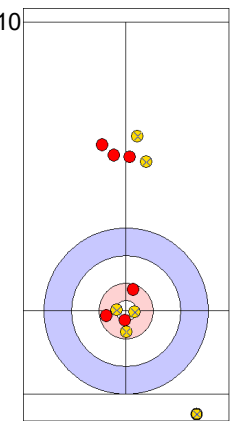

	ITA	DEN
Total Score	6	4
Time left	13:45	14:42

Legend:
 ⤵ Clockwise ⤴ Counter-clockwise - Not considered

Game - Shot by Shot

End 4 ● **ITA - Italy** **6 + 0** (this end) = **6** ● **DEN - Denmark** **4 + 2** (this end) = **6**

Prepositioned Stones

ITA: CONSTANTINI S
Draw ⤵ 100%

DEN: LANDER J
Draw ⤵ 100%

ITA: ARMAN S
Draw ⤵ 50%

DEN: HOLTERMANN H
Draw ⤵ 100%

ITA: ARMAN S
Draw ⤵ 50%

DEN: HOLTERMANN H
Guard ⤵ 100%

ITA: ARMAN S
Draw ⤵ 0%

DEN: HOLTERMANN H
Guard ⤵ 100%

ITA: CONSTANTINI S
Guard ⤵ 100%

DEN: LANDER J
Through -

	ITA	DEN
Total Score	6	6
Time left	10:31	11:20

Legend:
 ⤵ Clockwise ⤴ Counter-clockwise - Not considered

Game - Shot by Shot