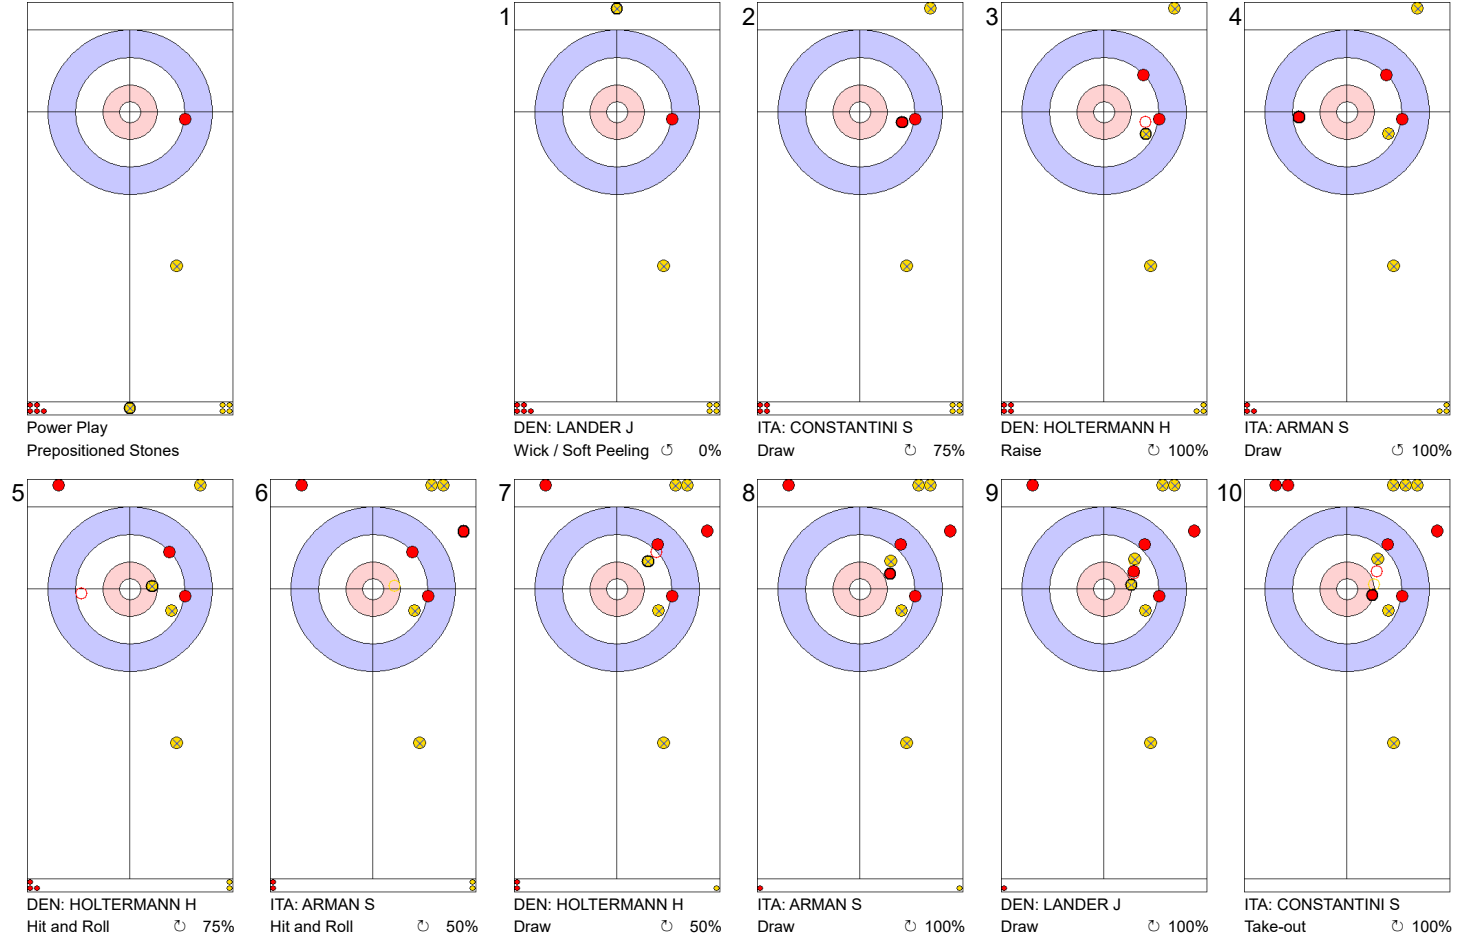

ITA: ARMAN S
Raise ⤵ 50%

DEN: HOLTERMANN H
Draw ⤵ 100%

ITA: ARMAN S
Promotion Take-out ⤵ 100%

DEN: HOLTERMANN H
Raise ⤵ 100%

ITA: CONSTANTINI S
Take-out ⤵ 0%

DEN: LANDER J
Draw ⤵ 100%

	ITA	DEN
Total Score	8	8
Time left	04:37	04:14

Legend:
 ⤵ Clockwise ⤴ Counter-clockwise - Not considered

Game - Shot by Shot

End 7 ● **ITA - Italy** **8 + 1 (this end) = 9** ● **DEN - Denmark** **8 + 0 (this end) = 8**

	ITA	DEN
Total Score	9	8
Time left	01:29	02:21

Legend:
 ↻ Clockwise ↺ Counter-clockwise - Not considered

Game - Shot by Shot

End 8 ● **ITA - Italy** **9 + 0 (this end) = 9** ● **DEN - Denmark** **8 + 3 (this end) = 11**

Power Play
Prepositioned Stones