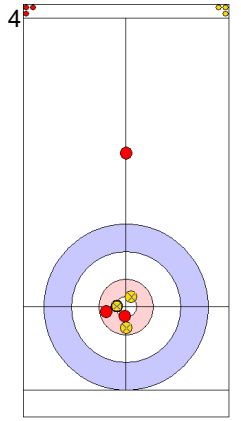

DEN: HOLTERMANN H
Draw   ⤵ 100%