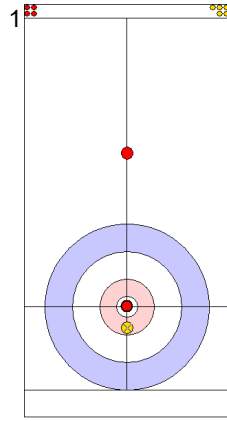

ITA: CONSTANTINI S
Draw   ⤵ 100%