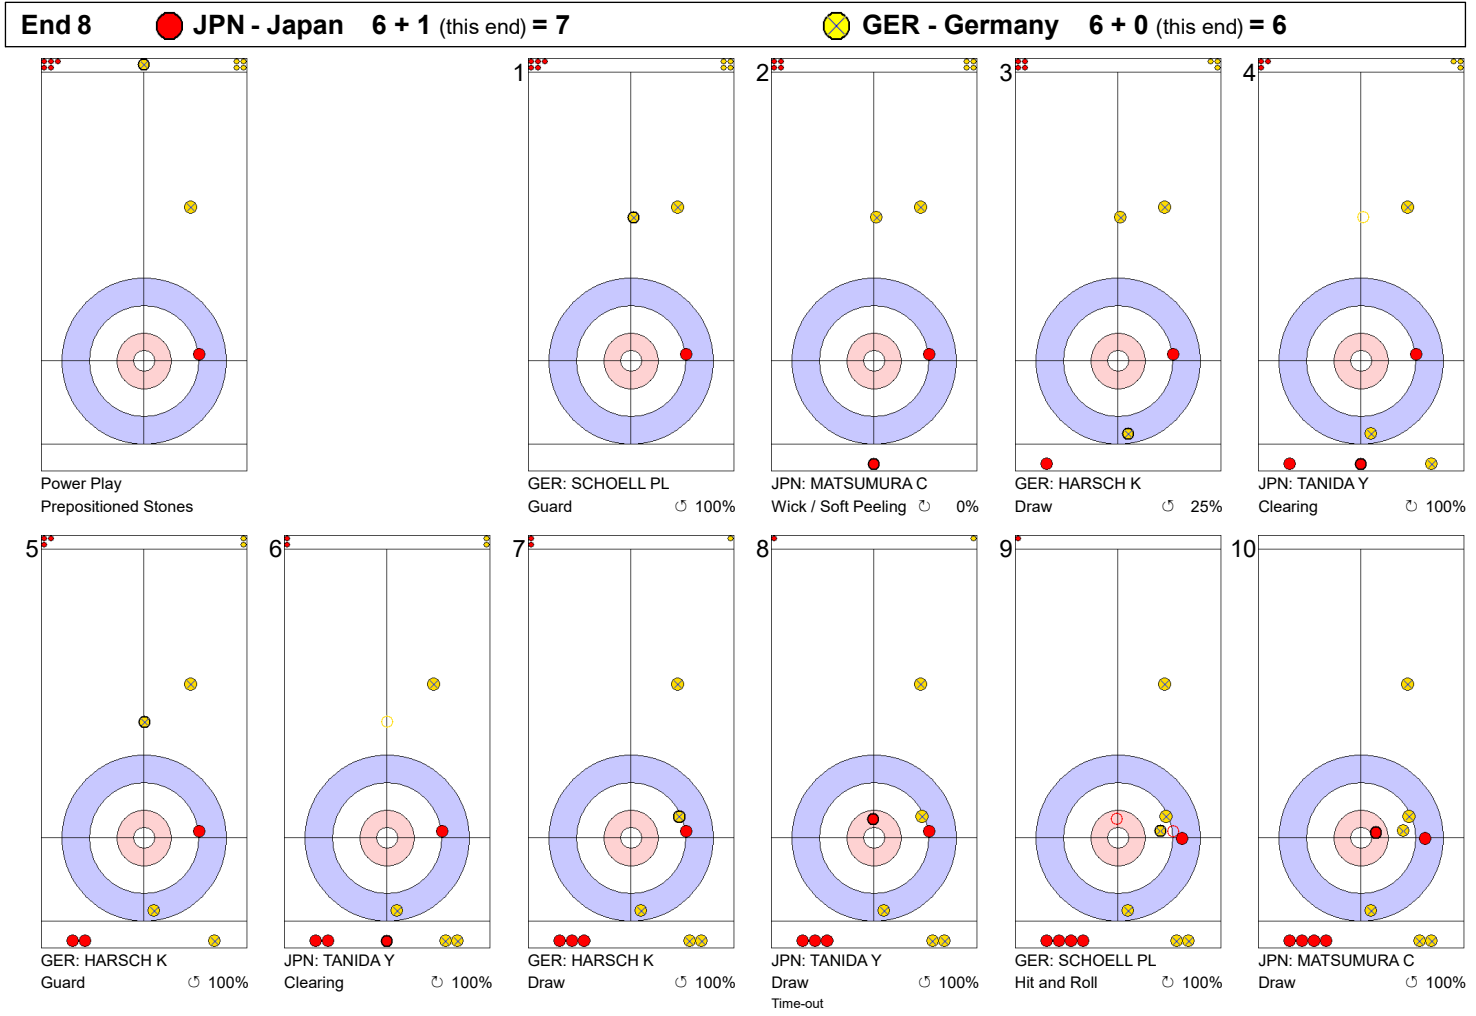

JPN: TANIDA Y  
Draw      ⤵ 100%

GER: HARSCH K  
Draw      ⤵ 75%

JPN: TANIDA Y  
Draw      ⤵ 0%

GER: HARSCH K  
Draw      ⤵ 100%

JPN: TANIDA Y  
Guard      ⤵ 100%

GER: HARSCH K  
Draw      ⤵ 0%

JPN: MATSUMURA C  
Guard      ⤵ 100%

GER: SCHOELL PL  
Draw      ⤵ 0%

	JPN	GER
Total Score	3	1
Time left	17:12	16:37

**Legend:**  
 ⤵ Clockwise      ⤴ Counter-clockwise      - Not considered

**Game - Shot by Shot**

**End 7**   ● **JPN - Japan**   **6 + 0** (this end) = **6**      ● **GER - Germany**   **2 + 4** (this end) = **6**

	JPN	GER
Total Score	6	6
Time left	04:34	02:15

**Legend:**  
 ↻ Clockwise      ↺ Counter-clockwise      - Not considered

**Game - Shot by Shot**

	JPN	GER
Total Score	7	6
Time left	02:27	00:19

**Legend:**  
 ↻ Clockwise      ↺ Counter-clockwise      - Not considered