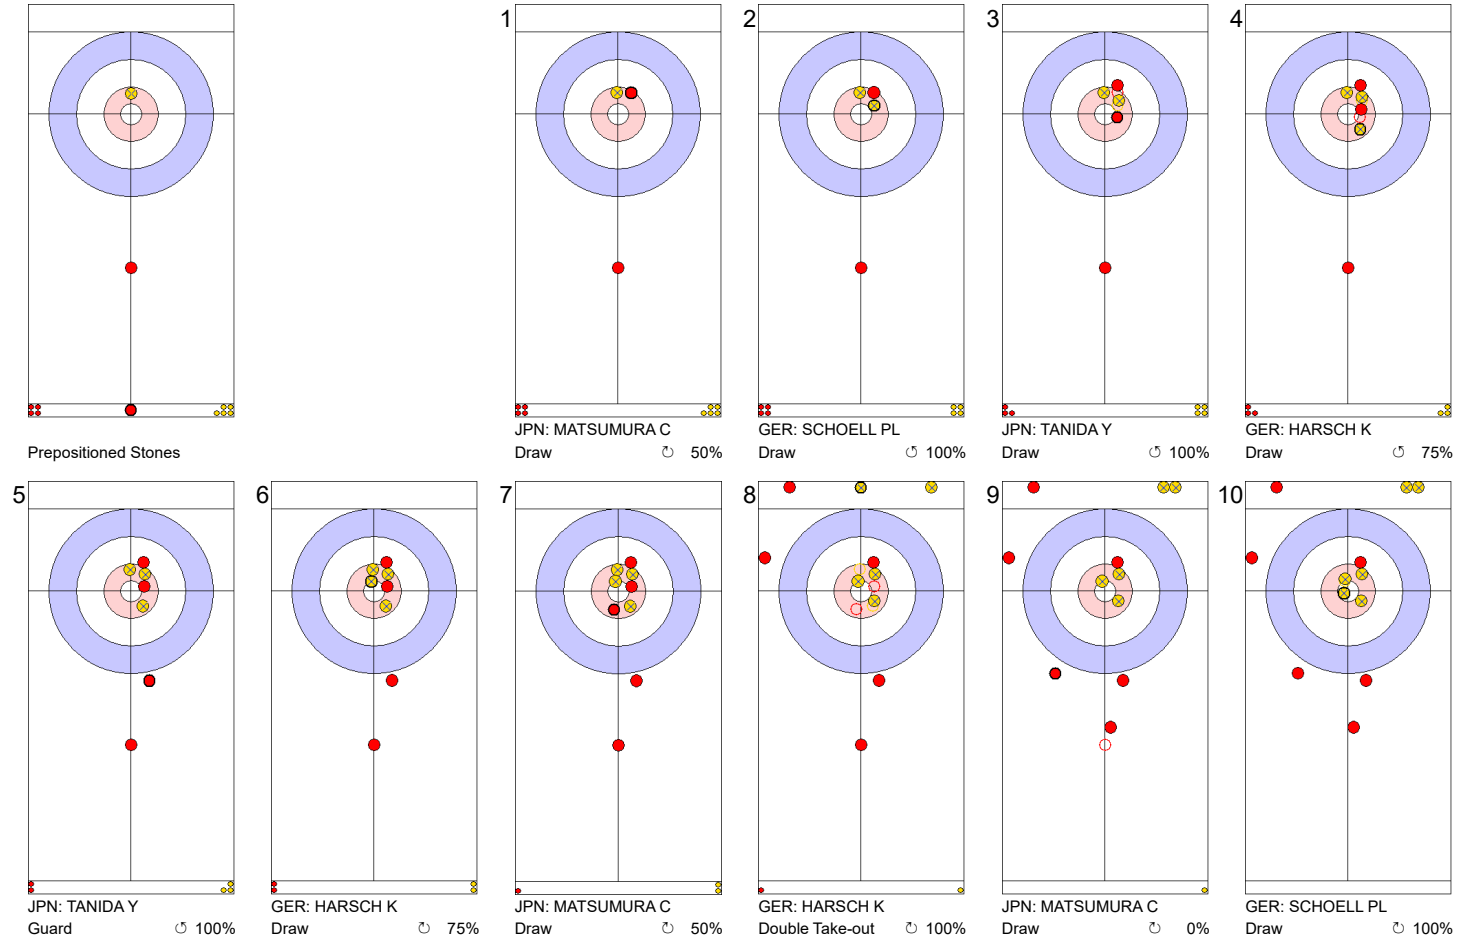

JPN: TANIDA Y  
Draw      ⤵ 100%

GER: HARSCH K  
Draw      ⤵ 75%

JPN: TANIDA Y  
Draw      ⤵ 0%

GER: HARSCH K  
Draw      ⤵ 100%

JPN: TANIDA Y  
Guard      ⤵ 100%

GER: HARSCH K  
Draw      ⤵ 0%

JPN: MATSUMURA C  
Guard      ⤵ 100%

GER: SCHOELL PL  
Draw      ⤵ 0%

	JPN	GER
Total Score	3	1
Time left	17:12	16:37

**Legend:**  
 ⤵ Clockwise      ⤴ Counter-clockwise      - Not considered

**Game - Shot by Shot**

**End 7**   ● **JPN - Japan**   **6 + 0** (this end) = **6**      ● **GER - Germany**   **2 + 4** (this end) = **6**

	JPN	GER
Total Score	6	6
Time left	04:34	02:15

**Legend:**  
 ↻ Clockwise      ↺ Counter-clockwise      - Not considered

**Game - Shot by Shot**

	JPN	GER
Total Score	7	6
Time left	02:27	00:19

**Legend:**  
 ↻ Clockwise      ↺ Counter-clockwise      - Not considered