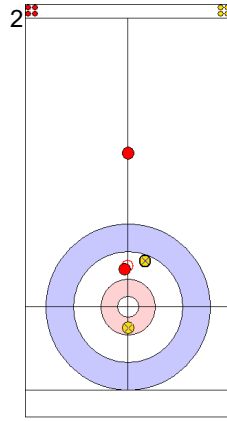

ENG: OPEL M
Draw   ⌚ 100%