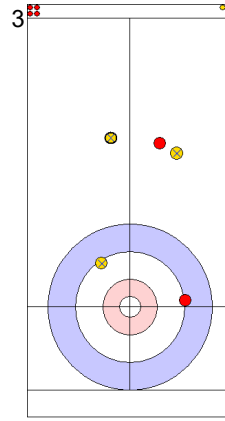

Game - Shot by Shot

End 6 **SUI - Switzerland 10 + 1 (this end) = 11** **ENG - England 2 + 0 (this end) = 2**

Power Play
Prepositioned Stones

ENG: OPEL L
Front ⤵ 100%

SUI: SCHWALLER B
Wick / Soft Peeling ⤵ 75%

SUI: SCHWALLER B
Draw ⤵ 100%

	SUI	ENG
Total Score	11	2
Time left	07:28	05:00

Legend:
 ⤵ Clockwise ⤴ Counter-clockwise - Not considered