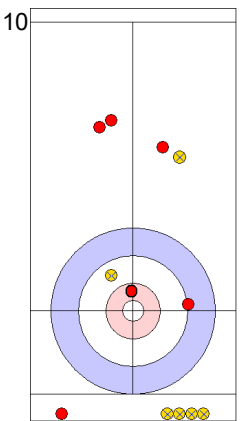

SUI: SCHWALLER B
Draw ⤵ 100%

	SUI	ENG
Total Score	11	2
Time left	07:28	05:00

Legend:
 ⤵ Clockwise ⤴ Counter-clockwise - Not considered