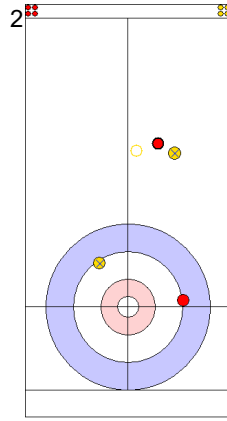

Game - Shot by Shot

End 6 **SUI - Switzerland 10 + 1 (this end) = 11** **ENG - England 2 + 0 (this end) = 2**

Power Play
Prepositioned Stones

ENG: OPEL L
Front ⤵ 100%

SUI: SCHWALLER B
Wick / Soft Peeling ⤵ 75%

SUI: SCHWALLER B
Draw ⤵ 100%

	SUI	ENG
Total Score	11	2
Time left	07:28	05:00

Legend:
 ⤵ Clockwise ⤴ Counter-clockwise - Not considered