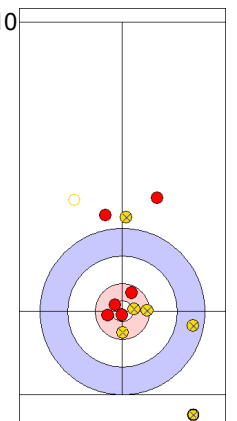

Legend:
↻ Clockwise ↺ Counter-clockwise - Not considered

Game - Shot by Shot

End 2 **SUI - Switzerland** 2 + 2 (this end) = 4 **ENG - England** 0 + 0 (this end) = 0

Prepositioned Stones

Draw ⤵ 100%

ENG: OPEL M
Draw ⤵ 75%

SUI: SCHWALLER Y
Draw ⤵ 100%

ENG: OPEL L
Draw ⤵ 100%

SUI: SCHWALLER Y
Draw ⤵ 100%

ENG: OPEL L
Draw ⤵ 0%

SUI: SCHWALLER Y
Draw ⤵ 100%

ENG: OPEL L
Draw ⤵ 0%

SUI: SCHWALLER B
Guard ⤵ 100%

ENG: OPEL M
Promotion Take-out ⤵ 0%

	SUI	ENG
Total Score	4	0
Time left	17:29	16:02

Legend:
 ⤵ Clockwise ⤴ Counter-clockwise - Not considered

Game - Shot by Shot

End 3 ● **SUI - Switzerland** **4 + 3 (this end) = 7** ● **ENG - England** **0 + 0 (this end) = 0**