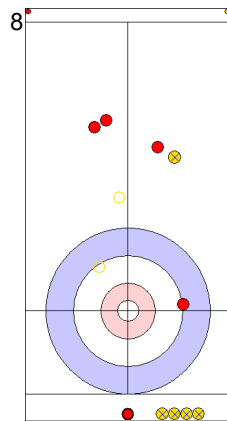

ENG: OPEL M
Guard ⤵ 100%

SUI: SCHWALLER Y
Double Take-out ⤵ 50%

ENG: OPEL M
Guard ⤵ 100%

SUI: SCHWALLER Y
Double Take-out ⤵ 50%

ENG: OPEL M
Guard ⤵ 100%

SUI: SCHWALLER Y
Double Take-out ⤵ 100%

ENG: OPEL L
Draw ⤵ 100%

SUI: SCHWALLER B
Draw ⤵ 100%

	SUI	ENG
Total Score	11	2
Time left	07:28	05:00

Legend:
 ⤵ Clockwise ⤴ Counter-clockwise - Not considered