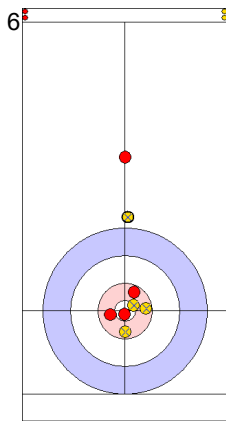

ENG: OPEL L
Draw   ⤵ 0%