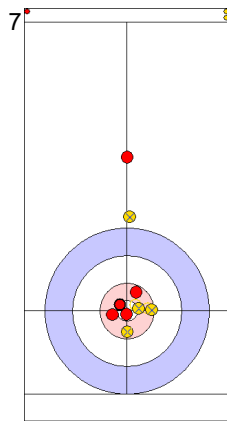

SUI: SCHWALLER Y
Draw   ⤵ 100%