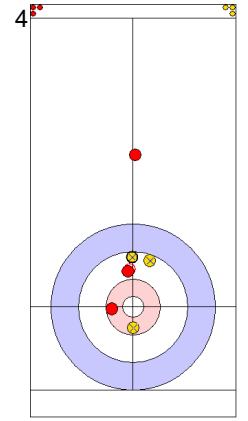

Prepositioned Stones

SUI: SCHWALLER B
Draw ⌚ 75%

ENG: OPEL M
Draw ⌚ 100%

SUI: SCHWALLER Y
Draw ⌚ 100%

ENG: OPEL L
Draw ⌚ 75%

SUI: SCHWALLER Y
Double Take-out ⌚ 100%

ENG: OPEL L
Draw ⌚ 75%

SUI: SCHWALLER Y
Guard ⌚ 75%