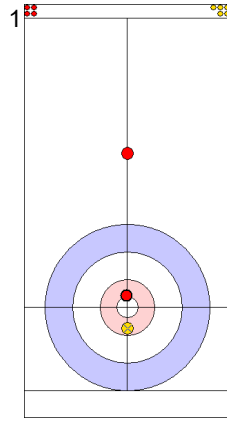

ENG: OPEL L
Draw ⌚ 75%

SUI: SCHWALLER Y
Take-out ⌚ 75%

ENG: OPEL L
Raise ⌚ 50%

SUI: SCHWALLER Y
Raise ⌚ 75%

ENG: OPEL M
Guard ⌚ 100%

SUI: SCHWALLER B
Raise ⌚ 100%

	SUI	ENG
Total Score	2	0
Time left	19:23	19:35

Legend:
↻ Clockwise ↺ Counter-clockwise - Not considered

Game - Shot by Shot

End 2 **SUI - Switzerland** 2 + 2 (this end) = 4 **ENG - England** 0 + 0 (this end) = 0

Prepositioned Stones

Draw ⤵ 100%

ENG: OPEL M
Draw ⤵ 75%