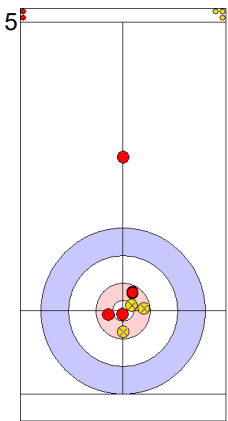

SUI: SCHWALLER Y
Draw   ⤵ 100%