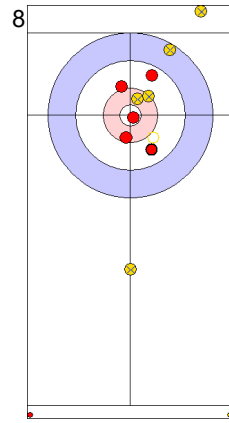

Game - Shot by Shot

End 1 ● SUI - Switzerland 0 + 2 (this end) = 2 ⊗ ENG - England 0 + 0 (this end) = 0

Prepositioned Stones

ENG: OPEL M
Draw ⌚ 100%

SUI: SCHWALLER B
Draw ⌚ 100%

ENG: OPEL L
Draw ⌚ 50%

SUI: SCHWALLER Y
Draw ⌚ 100%

ENG: OPEL L
Draw ⌚ 75%

SUI: SCHWALLER Y
Take-out ⌚ 75%

ENG: OPEL L
Raise ⌚ 50%

SUI: SCHWALLER Y
Raise ⌚ 75%

ENG: OPEL M
Guard ⌚ 100%

SUI: SCHWALLER B
Raise ⌚ 100%

	SUI	ENG
Total Score	2	0
Time left	19:23	19:35

Legend:
↻ Clockwise ↺ Counter-clockwise - Not considered

Game - Shot by Shot

End 2 **SUI - Switzerland** 2 + 2 (this end) = 4 **ENG - England** 0 + 0 (this end) = 0

Prepositioned Stones

Draw ⤵ 100%

ENG: OPEL M
Draw ⤵ 75%