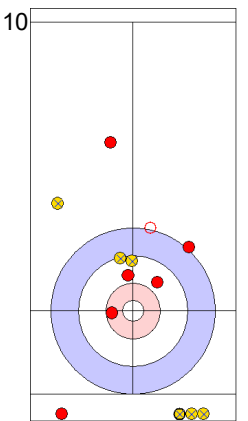

Prepositioned Stones

SUI: SCHWALLER B
Draw ⌚ 75%

ENG: OPEL M
Draw ⌚ 100%

SUI: SCHWALLER Y
Draw ⌚ 100%

ENG: OPEL L
Draw ⌚ 75%

SUI: SCHWALLER Y
Double Take-out ⌚ 100%

ENG: OPEL L
Draw ⌚ 75%

SUI: SCHWALLER Y
Guard ⌚ 75%

ENG: OPEL L
Double Take-out ⌚ 0%

SUI: SCHWALLER B
Draw ⌚ 50%

ENG: OPEL M
Promotion Take-out ⌚ 0%

	SUI	ENG
Total Score	10	0
Time left	12:11	10:17

Legend:
 ⌚ Clockwise ⌚ Counter-clockwise - Not considered

Game - Shot by Shot