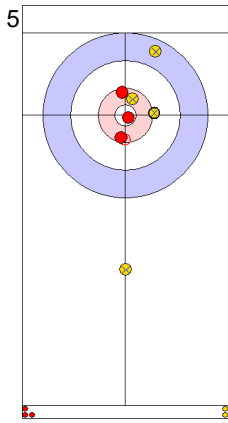

Game - Shot by Shot

End 1 ● SUI - Switzerland 0 + 2 (this end) = 2 ⊗ ENG - England 0 + 0 (this end) = 0

Prepositioned Stones

ENG: OPEL M
Draw ⌚ 100%

SUI: SCHWALLER B
Draw ⌚ 100%

ENG: OPEL L
Draw ⌚ 50%

SUI: SCHWALLER Y
Draw ⌚ 100%

ENG: OPEL L
Draw ⌚ 75%

SUI: SCHWALLER Y
Take-out ⌚ 75%

ENG: OPEL L
Raise ⌚ 50%

SUI: SCHWALLER Y
Raise ⌚ 75%

ENG: OPEL M
Guard ⌚ 100%

SUI: SCHWALLER B
Raise ⌚ 100%

	SUI	ENG
Total Score	2	0
Time left	19:23	19:35

Legend:
↻ Clockwise ↺ Counter-clockwise - Not considered

Game - Shot by Shot

End 2 **SUI - Switzerland** 2 + 2 (this end) = 4 **ENG - England** 0 + 0 (this end) = 0

Prepositioned Stones

Draw ⤵ 100%

ENG: OPEL M
Draw ⤵ 75%