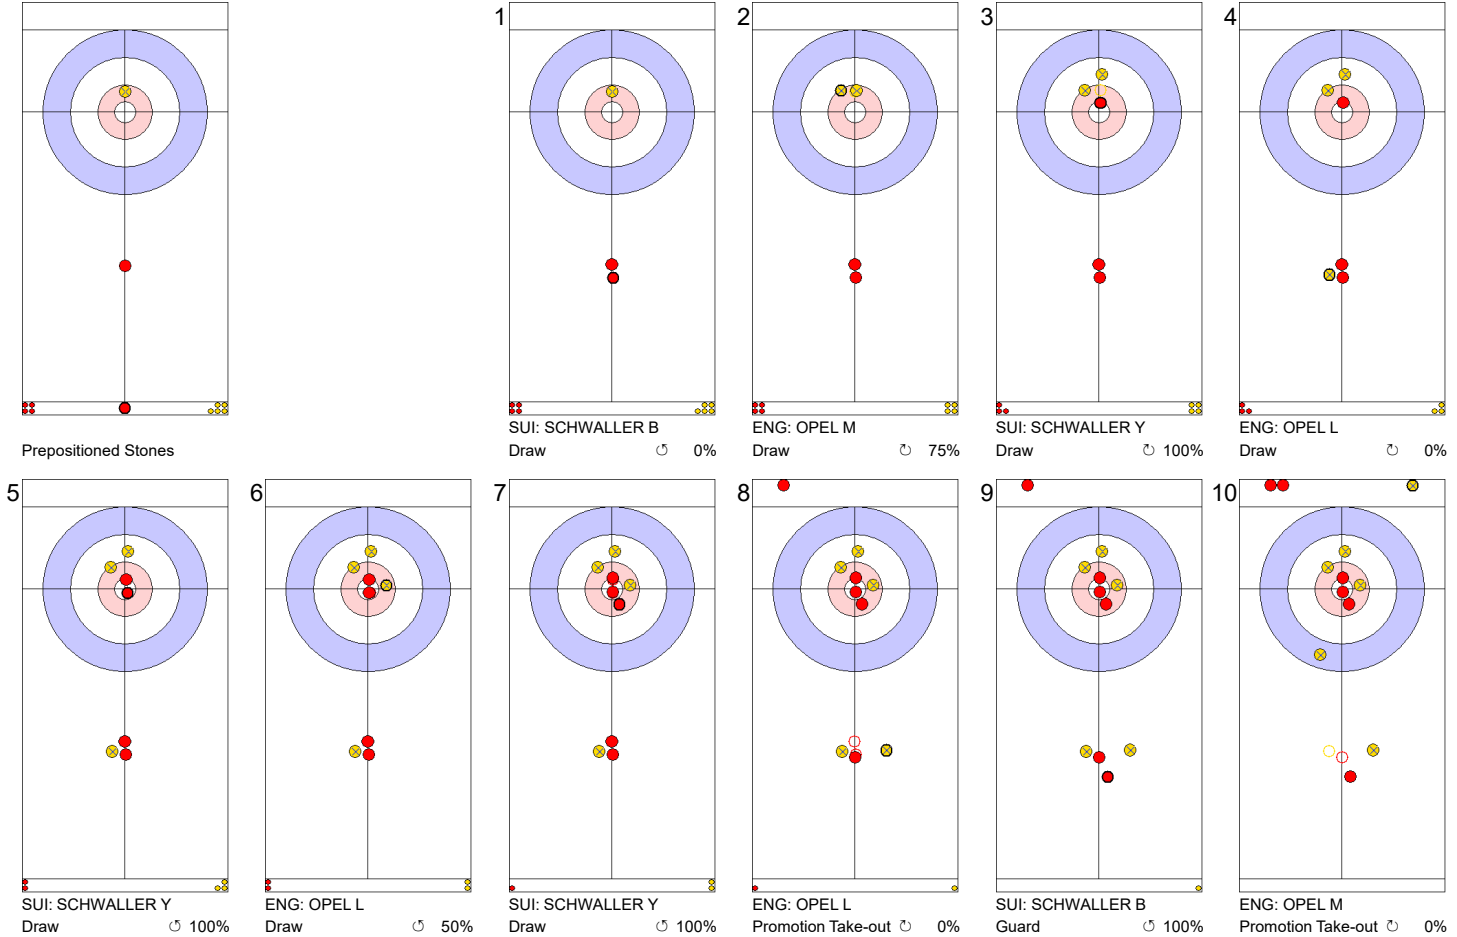

SUI: SCHWALLER Y
Draw ⤵ 100%

ENG: OPEL L
Draw ⤵ 100%

SUI: SCHWALLER Y
Draw ⤵ 100%

ENG: OPEL L
Draw ⤵ 0%

SUI: SCHWALLER Y
Draw ⤵ 100%

ENG: OPEL L
Draw ⤵ 0%

SUI: SCHWALLER B
Guard ⤵ 100%

ENG: OPEL M
Promotion Take-out ⤵ 0%

	SUI	ENG
Total Score	4	0
Time left	17:29	16:02

Legend:
 ⤵ Clockwise ⤴ Counter-clockwise - Not considered

Game - Shot by Shot

End 3 ● **SUI - Switzerland** **4 + 3 (this end) = 7** ● **ENG - England** **0 + 0 (this end) = 0**