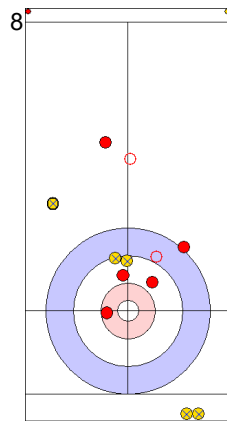

Prepositioned Stones

SUI: SCHWALLER B
Draw ⌚ 75%

ENG: OPEL M
Draw ⌚ 100%

SUI: SCHWALLER Y
Draw ⌚ 100%

ENG: OPEL L
Draw ⌚ 75%

SUI: SCHWALLER Y
Double Take-out ⌚ 100%

ENG: OPEL L
Draw ⌚ 75%

SUI: SCHWALLER Y
Guard ⌚ 75%

ENG: OPEL L
Double Take-out ⌚ 0%

SUI: SCHWALLER B
Draw ⌚ 50%

ENG: OPEL M
Promotion Take-out ⌚ 0%

	SUI	ENG
Total Score	10	0
Time left	12:11	10:17

Legend:
 ⌚ Clockwise ⌚ Counter-clockwise - Not considered

Game - Shot by Shot