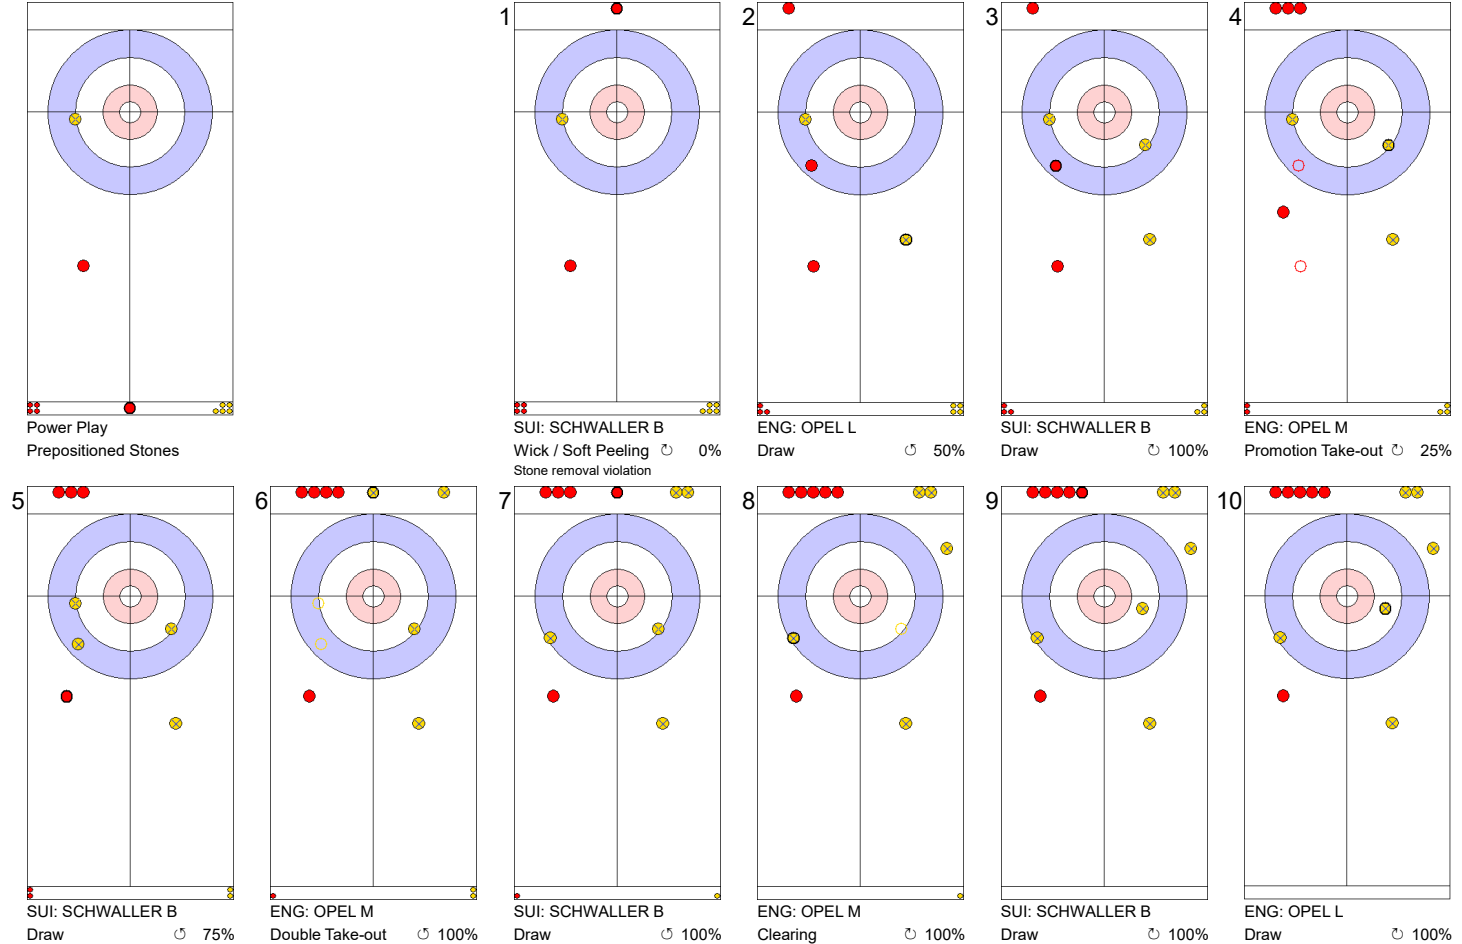

ENG: OPEL L
Double Take-out ⌚ 0%

SUI: SCHWALLER B
Draw ⌚ 50%

ENG: OPEL M
Promotion Take-out ⌚ 0%

	SUI	ENG
Total Score	10	0
Time left	12:11	10:17

Legend:
 ⌚ Clockwise ⌚ Counter-clockwise - Not considered

Game - Shot by Shot

End 5 ● **SUI - Switzerland** **10 + 0** (this end) = **10** ● **ENG - England** **0 + 2** (this end) = **2**

	SUI	ENG
Total Score	10	2
Time left	09:37	07:33

Legend:
 ↻ Clockwise ↺ Counter-clockwise - Not considered