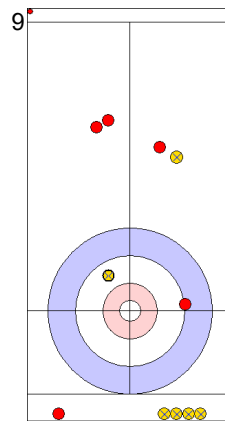

ENG: OPEL M
Guard ⤵ 100%

SUI: SCHWALLER Y
Double Take-out ⤵ 50%

ENG: OPEL M
Guard ⤵ 100%

SUI: SCHWALLER Y
Double Take-out ⤵ 50%

ENG: OPEL M
Guard ⤵ 100%

SUI: SCHWALLER Y
Double Take-out ⤵ 100%

ENG: OPEL L
Draw ⤵ 100%

SUI: SCHWALLER B
Draw ⤵ 100%

	SUI	ENG
Total Score	11	2
Time left	07:28	05:00

Legend:
 ⤵ Clockwise ⤴ Counter-clockwise - Not considered