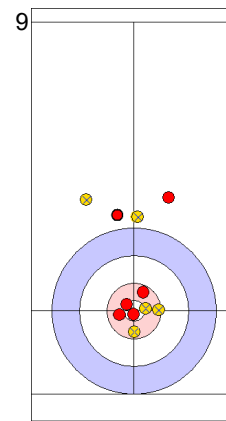

SUI: SCHWALLER Y
Draw ⤵ 100%

ENG: OPEL L
Draw ⤵ 100%

SUI: SCHWALLER Y
Draw ⤵ 100%

ENG: OPEL L
Draw ⤵ 0%

SUI: SCHWALLER Y
Draw ⤵ 100%

ENG: OPEL L
Draw ⤵ 0%

SUI: SCHWALLER B
Guard ⤵ 100%

ENG: OPEL M
Promotion Take-out ⤵ 0%

	SUI	ENG
Total Score	4	0
Time left	17:29	16:02

Legend:
 ⤵ Clockwise ⤴ Counter-clockwise - Not considered

Game - Shot by Shot

End 3 ● **SUI - Switzerland** **4 + 3 (this end) = 7** ● **ENG - England** **0 + 0 (this end) = 0**