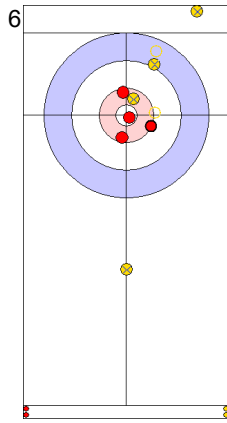

Game - Shot by Shot

End 1 ● SUI - Switzerland 0 + 2 (this end) = 2 ⊗ ENG - England 0 + 0 (this end) = 0

Prepositioned Stones

ENG: OPEL M
Draw ⌚ 100%

SUI: SCHWALLER B
Draw ⌚ 100%

ENG: OPEL L
Draw ⌚ 50%

SUI: SCHWALLER Y
Draw ⌚ 100%

ENG: OPEL L
Draw ⌚ 75%

SUI: SCHWALLER Y
Take-out ⌚ 75%

ENG: OPEL L
Raise ⌚ 50%

SUI: SCHWALLER Y
Raise ⌚ 75%

ENG: OPEL M
Guard ⌚ 100%

SUI: SCHWALLER B
Raise ⌚ 100%

	SUI	ENG
Total Score	2	0
Time left	19:23	19:35

Legend:
↻ Clockwise ↺ Counter-clockwise - Not considered

Game - Shot by Shot

End 2 **SUI - Switzerland** 2 + 2 (this end) = 4 **ENG - England** 0 + 0 (this end) = 0

Prepositioned Stones

Draw ⤵ 100%

ENG: OPEL M
Draw ⤵ 75%