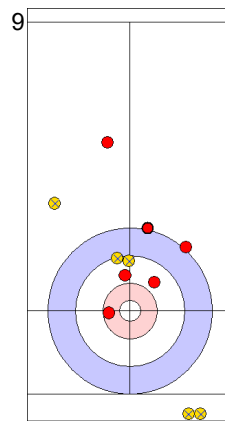

Prepositioned Stones

SUI: SCHWALLER B
Draw ⌚ 75%

ENG: OPEL M
Draw ⌚ 100%

SUI: SCHWALLER Y
Draw ⌚ 100%

ENG: OPEL L
Draw ⌚ 75%

SUI: SCHWALLER Y
Double Take-out ⌚ 100%

ENG: OPEL L
Draw ⌚ 75%

SUI: SCHWALLER Y
Guard ⌚ 75%

ENG: OPEL L
Double Take-out ⌚ 0%

SUI: SCHWALLER B
Draw ⌚ 50%

ENG: OPEL M
Promotion Take-out ⌚ 0%

	SUI	ENG
Total Score	10	0
Time left	12:11	10:17

Legend:
 ⌚ Clockwise ⌚ Counter-clockwise - Not considered

Game - Shot by Shot