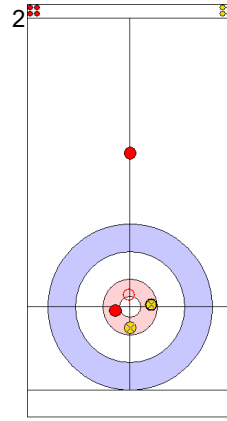

Legend:
↻ Clockwise ↺ Counter-clockwise - Not considered

Game - Shot by Shot

End 2 **SUI - Switzerland** 2 + 2 (this end) = 4 **ENG - England** 0 + 0 (this end) = 0

Prepositioned Stones

Draw ⤵ 100%

ENG: OPEL M
Draw ⤵ 75%