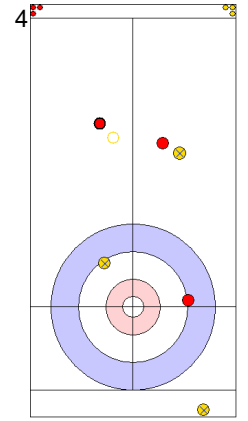

SUI: SCHWALLER Y
Double Take-out   ⤵ 50%