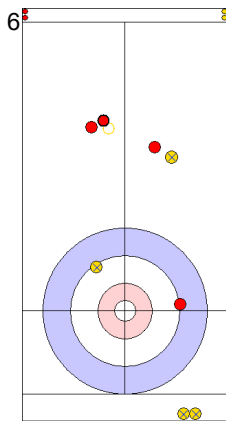

SUI: SCHWALLER Y
Double Take-out   ⤵ 50%