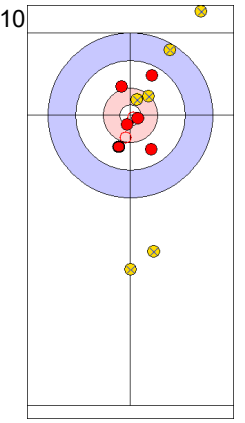

ENG: OPEL L
Draw ⌚ 75%

SUI: SCHWALLER Y
Take-out ⌚ 75%

ENG: OPEL L
Raise ⌚ 50%

SUI: SCHWALLER Y
Raise ⌚ 75%

ENG: OPEL M
Guard ⌚ 100%

SUI: SCHWALLER B
Raise ⌚ 100%

	SUI	ENG
Total Score	2	0
Time left	19:23	19:35

Legend:
↻ Clockwise ↺ Counter-clockwise - Not considered

Game - Shot by Shot

End 2 **SUI - Switzerland** 2 + 2 (this end) = 4 **ENG - England** 0 + 0 (this end) = 0

Prepositioned Stones

Draw ⤵ 100%

ENG: OPEL M
Draw ⤵ 75%