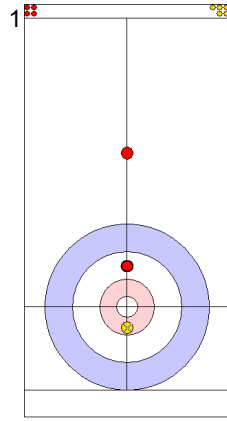

SUI: SCHWALLER B
Draw   ⌚ 75%