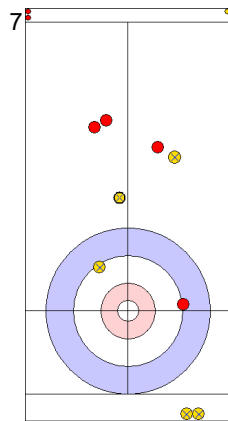

ENG: OPEL M
Guard ⤵ 100%

SUI: SCHWALLER Y
Double Take-out ⤵ 50%

ENG: OPEL M
Guard ⤵ 100%

SUI: SCHWALLER Y
Double Take-out ⤵ 50%

ENG: OPEL M
Guard ⤵ 100%

SUI: SCHWALLER Y
Double Take-out ⤵ 100%

ENG: OPEL L
Draw ⤵ 100%

SUI: SCHWALLER B
Draw ⤵ 100%

	SUI	ENG
Total Score	11	2
Time left	07:28	05:00

Legend:
 ⤵ Clockwise ⤴ Counter-clockwise - Not considered