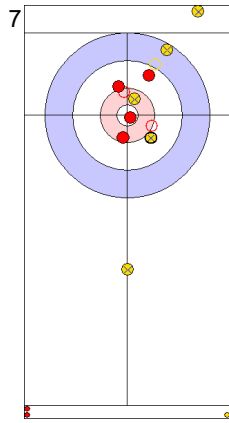

Game - Shot by Shot

End 1 ● SUI - Switzerland 0 + 2 (this end) = 2 ⊗ ENG - England 0 + 0 (this end) = 0

Prepositioned Stones

ENG: OPEL M
Draw ⌚ 100%

SUI: SCHWALLER B
Draw ⌚ 100%

ENG: OPEL L
Draw ⌚ 50%

SUI: SCHWALLER Y
Draw ⌚ 100%

ENG: OPEL L
Draw ⌚ 75%

SUI: SCHWALLER Y
Take-out ⌚ 75%

ENG: OPEL L
Raise ⌚ 50%

SUI: SCHWALLER Y
Raise ⌚ 75%

ENG: OPEL M
Guard ⌚ 100%

SUI: SCHWALLER B
Raise ⌚ 100%

	SUI	ENG
Total Score	2	0
Time left	19:23	19:35

Legend:
↻ Clockwise ↺ Counter-clockwise - Not considered

Game - Shot by Shot

End 2 **SUI - Switzerland** 2 + 2 (this end) = 4 **ENG - England** 0 + 0 (this end) = 0

Prepositioned Stones

Draw ⤵ 100%

ENG: OPEL M
Draw ⤵ 75%