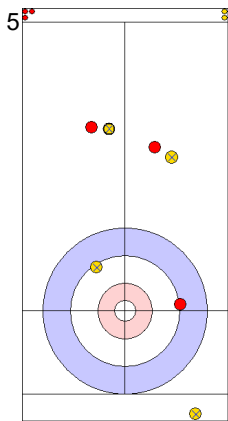

ENG: OPEL M
Guard   ⤵ 100%