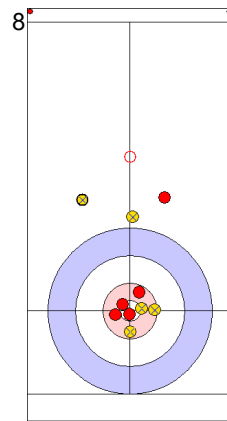

SUI: SCHWALLER Y
Draw ⤵ 100%

ENG: OPEL L
Draw ⤵ 100%

SUI: SCHWALLER Y
Draw ⤵ 100%

ENG: OPEL L
Draw ⤵ 0%

SUI: SCHWALLER Y
Draw ⤵ 100%

ENG: OPEL L
Draw ⤵ 0%

SUI: SCHWALLER B
Guard ⤵ 100%

ENG: OPEL M
Promotion Take-out ⤵ 0%

	SUI	ENG
Total Score	4	0
Time left	17:29	16:02

Legend:
 ⤵ Clockwise ⤴ Counter-clockwise - Not considered

Game - Shot by Shot

End 3 ● **SUI - Switzerland** **4 + 3 (this end) = 7** ● **ENG - England** **0 + 0 (this end) = 0**