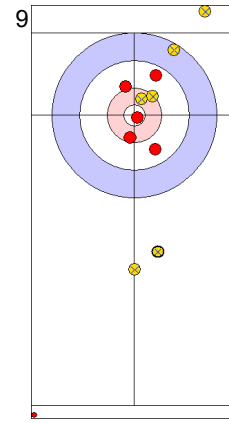

ENG: OPEL L
Draw ⌚ 75%

SUI: SCHWALLER Y
Take-out ⌚ 75%

ENG: OPEL L
Raise ⌚ 50%

SUI: SCHWALLER Y
Raise ⌚ 75%

ENG: OPEL M
Guard ⌚ 100%

SUI: SCHWALLER B
Raise ⌚ 100%

	SUI	ENG
Total Score	2	0
Time left	19:23	19:35

Legend:
↻ Clockwise ↺ Counter-clockwise - Not considered

Game - Shot by Shot

End 2 **SUI - Switzerland** 2 + 2 (this end) = 4 **ENG - England** 0 + 0 (this end) = 0

Prepositioned Stones

Draw ⤵ 100%

ENG: OPEL M
Draw ⤵ 75%