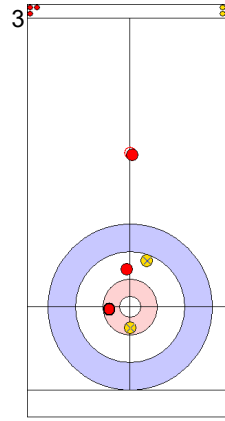

SUI: SCHWALLER Y
Draw   ⌚ 100%