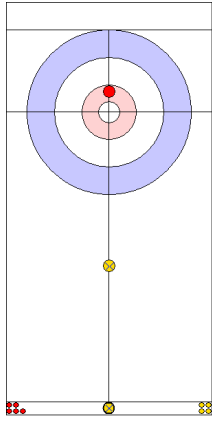

Game - Shot by Shot

End 1 ● SUI - Switzerland 0 + 2 (this end) = 2 ⊗ ENG - England 0 + 0 (this end) = 0

Prepositioned Stones

ENG: OPEL M
Draw ⌚ 100%

SUI: SCHWALLER B
Draw ⌚ 100%

ENG: OPEL L
Draw ⌚ 50%

SUI: SCHWALLER Y
Draw ⌚ 100%

ENG: OPEL L
Draw ⌚ 75%

SUI: SCHWALLER Y
Take-out ⌚ 75%

ENG: OPEL L
Raise ⌚ 50%

SUI: SCHWALLER Y
Raise ⌚ 75%

ENG: OPEL M
Guard ⌚ 100%

SUI: SCHWALLER B
Raise ⌚ 100%

	SUI	ENG
Total Score	2	0
Time left	19:23	19:35

Legend:
↻ Clockwise ↺ Counter-clockwise - Not considered

Game - Shot by Shot

End 2 **SUI - Switzerland** 2 + 2 (this end) = 4 **ENG - England** 0 + 0 (this end) = 0

Prepositioned Stones

Draw ⤵ 100%

ENG: OPEL M
Draw ⤵ 75%