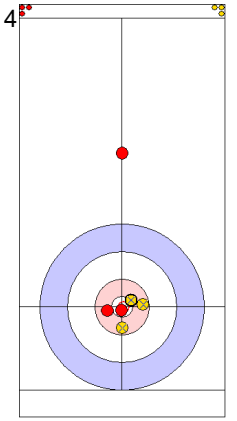

ENG: OPEL L
Draw   ⤵ 100%