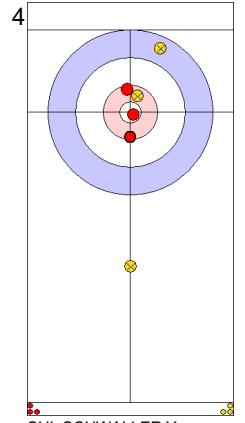

Game - Shot by Shot

End 1 ● SUI - Switzerland 0 + 2 (this end) = 2 ⊗ ENG - England 0 + 0 (this end) = 0

Prepositioned Stones

ENG: OPEL M
Draw ⌚ 100%

SUI: SCHWALLER B
Draw ⌚ 100%

ENG: OPEL L
Draw ⌚ 50%

SUI: SCHWALLER Y
Draw ⌚ 100%