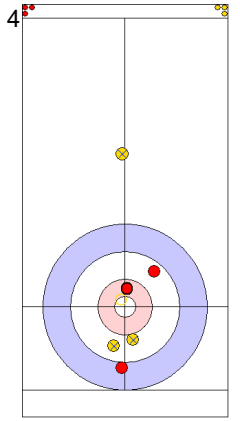

TUR: CAKIR BO
Raise   ⤵ 100%