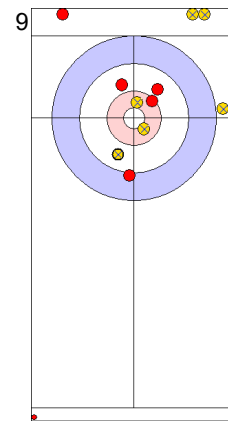

TUR: CAKIR BO
Draw ⤵ 100%

AUT: REICHEL M
Draw ⤵ 100%

TUR: CAKIR BO
Promotion Take-out ⤵ 25%

AUT: REICHEL M
Draw ⤵ 100%

TUR: CAKIR BO
Double Take-out ⤵ 100%

AUT: AUGUSTIN H
Draw ⤵ 50%

TUR: YILDIZ D
Double Take-out ⤵ 0%

| | TUR | AUT |
|-------------|-------|-------|
| Total Score | 0 | 2 |
| Time left | 18:53 | 20:16 |

Legend:
 ⤵ Clockwise ⤴ Counter-clockwise - Not considered

Game - Shot by Shot

End 2 ● **TUR - Türkiye** 0 + 2 (this end) = 2 ⊗ **AUT - Austria** 2 + 0 (this end) = 2