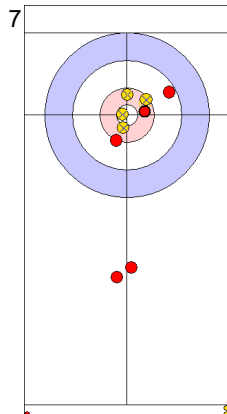

Game - Shot by Shot

End 3 ● **TUR - Türkiye** 2 + 0 (this end) = 2 ● **AUT - Austria** 2 + 2 (this end) = 4

Prepositioned Stones

TUR: YILDIZ D
Draw ↻ 0%

AUT: AUGUSTIN H
Draw ↻ 100%

TUR: CAKIR BO
Draw ↻ 75%

AUT: REICHEL M
Draw ↻ 75%

TUR: CAKIR BO
Raise ↻ 50%

AUT: REICHEL M
Raise ↻ 100%

TUR: CAKIR BO
Draw ↻ 100%

AUT: REICHEL M
Guard ↻ 100%

TUR: YILDIZ D
Raise ↻ 100%

AUT: AUGUSTIN H
Draw ↻ 0%

| | TUR | AUT |
|-------------|-------|-------|
| Total Score | 2 | 4 |
| Time left | 12:45 | 13:48 |

Legend:
 ↻ Clockwise ↻ Counter-clockwise - Not considered

Game - Shot by Shot

| | TUR | AUT |
|-------------|-------|-------|
| Total Score | 4 | 4 |
| Time left | 08:17 | 10:49 |

Legend:
 ↻ Clockwise ↺ Counter-clockwise - Not considered