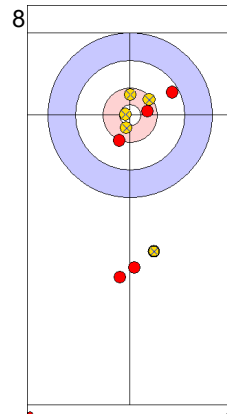

AUT: REICHEL M
Draw ↻ 75%

TUR: CAKIR BO
Raise ↻ 50%

AUT: REICHEL M
Raise ↻ 100%

TUR: CAKIR BO
Draw ↻ 100%

AUT: REICHEL M
Guard ↻ 100%

TUR: YILDIZ D
Raise ↻ 100%

AUT: AUGUSTIN H
Draw ↻ 0%

| | TUR | AUT |
|-------------|-------|-------|
| Total Score | 2 | 4 |
| Time left | 12:45 | 13:48 |

Legend:
 ↻ Clockwise ↻ Counter-clockwise - Not considered

Game - Shot by Shot

| | TUR | AUT |
|-------------|-------|-------|
| Total Score | 4 | 4 |
| Time left | 08:17 | 10:49 |

Legend:
 ↻ Clockwise ↺ Counter-clockwise - Not considered