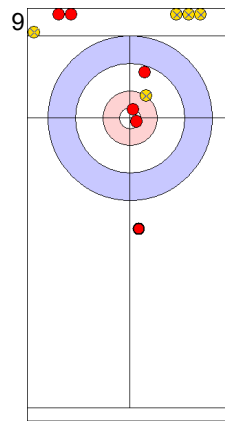

AUT: REICHEL M
Draw ↻ 75%

TUR: CAKIR BO
Draw ↻ 100%

AUT: REICHEL M
Promotion Take-out ↻ 100%

TUR: CAKIR BO
Guard ↻ 100%

AUT: REICHEL M
Promotion Take-out ↻ 50%

TUR: YILDIZ D
Guard ↻ 75%

AUT: AUGUSTIN H
Double Take-out ↻ 100%

| | TUR | AUT |
|-------------|-------|-------|
| Total Score | 4 | 5 |
| Time left | 06:16 | 07:33 |

Legend:
↻ Clockwise ↻ Counter-clockwise - Not considered

Game - Shot by Shot

End 6 **TUR - Türkiye** 4 + 1 (this end) = 5 **AUT - Austria** 5 + 0 (this end) = 5