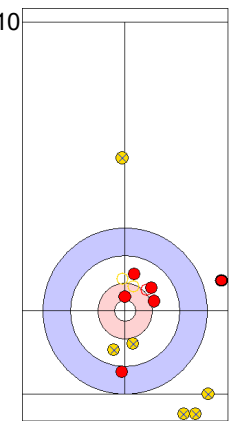

TUR: CAKIR BO
Draw ⤵ 100%

AUT: AUGUSTIN H
Hit and Roll ⤵ 0%

TUR: YILDIZ D
Double Take-out ⤵ 100%

| | TUR | AUT |
|-------------|-------|-------|
| Total Score | 2 | 2 |
| Time left | 15:08 | 16:40 |

Legend:
 ⤵ Clockwise ⤴ Counter-clockwise - Not considered