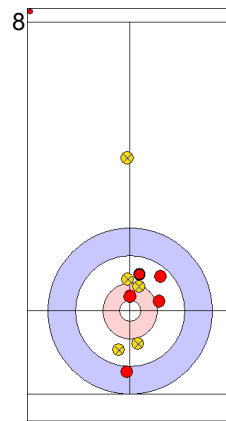

TUR: CAKIR BO
Draw ⤵ 100%

AUT: AUGUSTIN H
Hit and Roll ⤵ 0%

TUR: YILDIZ D
Double Take-out ⤵ 100%

| | TUR | AUT |
|-------------|-------|-------|
| Total Score | 2 | 2 |
| Time left | 15:08 | 16:40 |

Legend:
 ⤵ Clockwise ⤴ Counter-clockwise - Not considered