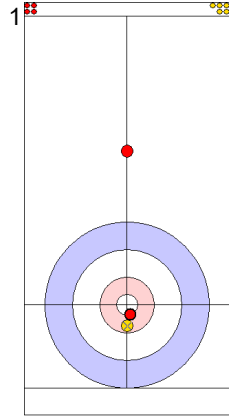

TUR: YILDIZ D
Draw   ⌚ 100%