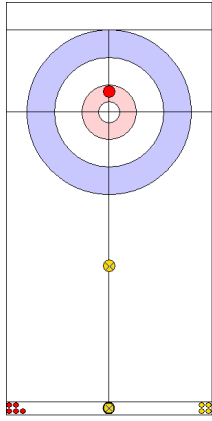

Game - Shot by Shot

End 1 ● **TUR - Türkiye** 0 + 0 (this end) = 0 ⊗ **AUT - Austria** 0 + 2 (this end) = 2

Prepositioned Stones

AUT: AUGUSTIN H
Draw ⤵ 75%

TUR: YILDIZ D
Draw ⤵ 75%

AUT: REICHEL M
Draw ⤵ 75%