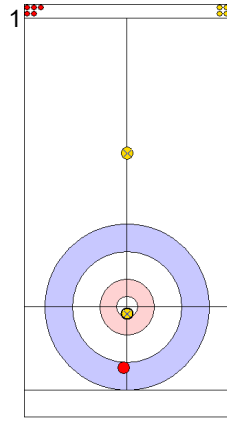

AUT: AUGUSTIN H
Draw   ⤵ 100%