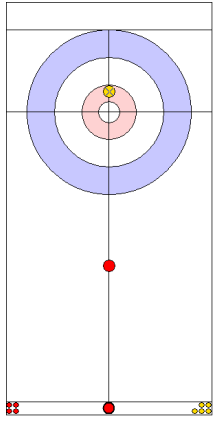

TUR: CAKIR BO
Draw ⤵ 100%

AUT: AUGUSTIN H
Hit and Roll ⤵ 0%

TUR: YILDIZ D
Double Take-out ⤵ 100%

| | TUR | AUT |
|-------------|-------|-------|
| Total Score | 2 | 2 |
| Time left | 15:08 | 16:40 |

Legend:
 ⤵ Clockwise ⤴ Counter-clockwise - Not considered

Game - Shot by Shot

End 3 ● **TUR - Türkiye** 2 + 0 (this end) = 2 ● **AUT - Austria** 2 + 2 (this end) = 4

Prepositioned Stones

TUR: YILDIZ D
Draw ↻ 0%

AUT: AUGUSTIN H
Draw ↻ 100%

TUR: CAKIR BO
Draw ↻ 75%