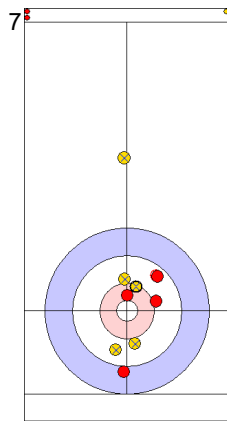

AUT: REICHEL M
Draw   ⤵ 100%