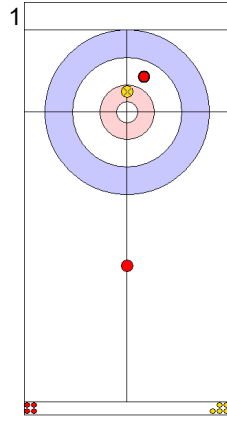

TUR: YILDIZ D
Draw   ↻ 50%