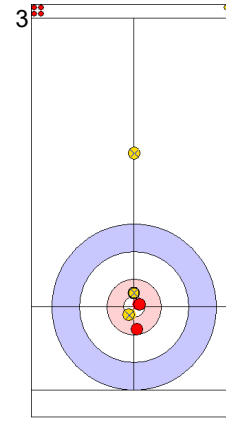

AUT: REICHEL M
Draw   ⤵ 100%