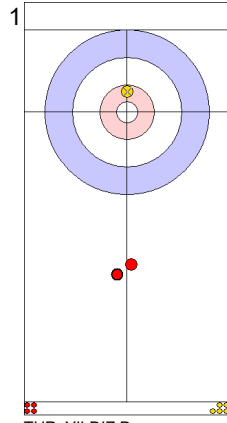

TUR: YILDIZ D
Draw   ↻ 0%