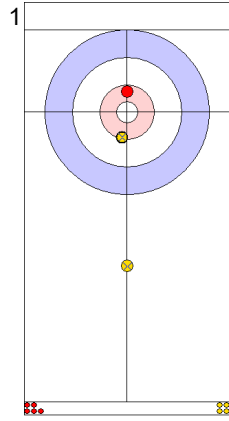

Game - Shot by Shot

End 1 ● **TUR - Türkiye** 0 + 0 (this end) = 0 ⊗ **AUT - Austria** 0 + 2 (this end) = 2

Prepositioned Stones

AUT: AUGUSTIN H
Draw ⤵ 75%

TUR: YILDIZ D
Draw ⤵ 75%

AUT: REICHEL M
Draw ⤵ 75%