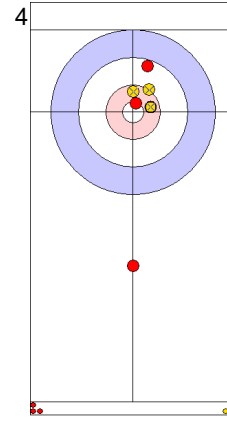

Legend:
 ↻ Clockwise ↻ Counter-clockwise - Not considered

Game - Shot by Shot

| | TUR | AUT |
|-------------|-------|-------|
| Total Score | 4 | 4 |
| Time left | 08:17 | 10:49 |

Legend:
 ↻ Clockwise ↺ Counter-clockwise - Not considered

Game - Shot by Shot

End 5 ● **TUR - Türkiye** **4 + 0** (this end) = **4** ⊗ **AUT - Austria** **4 + 1** (this end) = **5**

Prepositioned Stones

TUR: YILDIZ D
Draw ↻ 50%

AUT: AUGUSTIN H
Draw ↻ 75%

TUR: CAKIR BO
Draw ↻ 100%