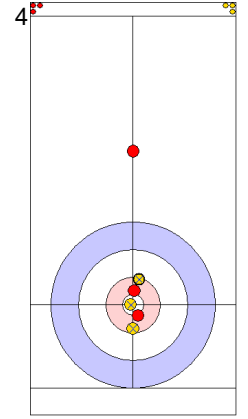

AUT: REICHEL M
Draw   ⌚ 100%