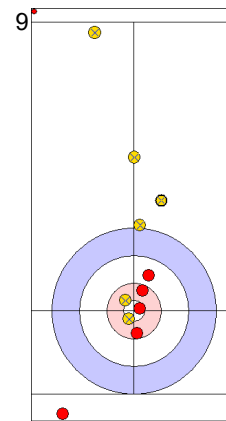

AUT: AUGUSTIN H
Guard   ⤵ 100%