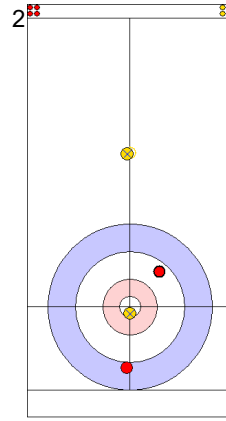

TUR: YILDIZ D
Draw   ⤵ 50%