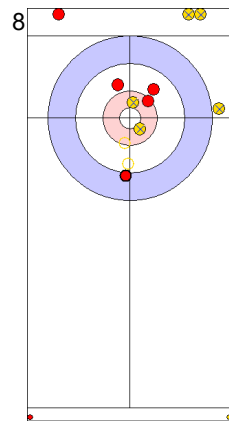

TUR: CAKIR BO
Draw ⤵ 100%

AUT: REICHEL M
Draw ⤵ 100%

TUR: CAKIR BO
Promotion Take-out ⤵ 25%

AUT: REICHEL M
Draw ⤵ 100%

TUR: CAKIR BO
Double Take-out ⤵ 100%

AUT: AUGUSTIN H
Draw ⤵ 50%

TUR: YILDIZ D
Double Take-out ⤵ 0%

| | TUR | AUT |
|-------------|-------|-------|
| Total Score | 0 | 2 |
| Time left | 18:53 | 20:16 |

Legend:
 ⤵ Clockwise ⤴ Counter-clockwise - Not considered

Game - Shot by Shot

End 2 ● **TUR - Türkiye** 0 + 2 (this end) = 2 ⊗ **AUT - Austria** 2 + 0 (this end) = 2