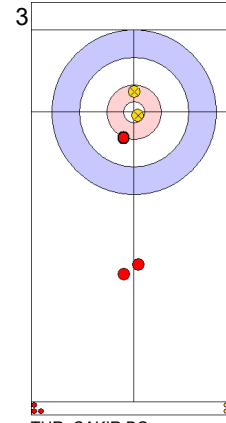

Game - Shot by Shot

End 3 ● **TUR - Türkiye** 2 + 0 (this end) = 2 ● **AUT - Austria** 2 + 2 (this end) = 4

Prepositioned Stones

TUR: YILDIZ D
Draw ↻ 0%

AUT: AUGUSTIN H
Draw ↻ 100%

TUR: CAKIR BO
Draw ↻ 75%

Legend:
 ↻ Clockwise ↻ Counter-clockwise - Not considered

Game - Shot by Shot

| | TUR | AUT |
|-------------|-------|-------|
| Total Score | 4 | 4 |
| Time left | 08:17 | 10:49 |

Legend:
 ↻ Clockwise ↺ Counter-clockwise - Not considered