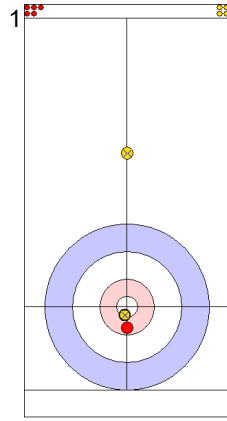

AUT: AUGUSTIN H
Draw   ⤵ 100%