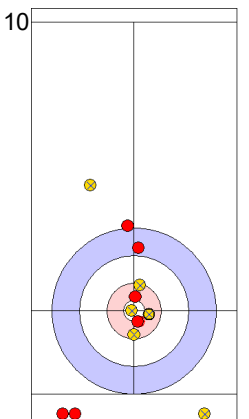

AUT: AUGUSTIN H
Draw ⌚ 100%

TUR: CAKIR BO
Draw ⌚ 100%

AUT: REICHEL M
Draw ⌚ 100%

TUR: CAKIR BO
Draw ⌚ 100%

AUT: REICHEL M
Promotion Take-out ⌚ 25%

TUR: CAKIR BO
Guard ⌚ 100%

AUT: REICHEL M
Promotion Take-out ⌚ 25%

TUR: YILDIZ D
Guard ⌚ 75%

AUT: AUGUSTIN H
Draw
Time-out ⌚ 0%

| | | |
|-------------|-------|-------|
| | TUR | AUT |
| Total Score | 7 | 6 |
| Time left | 00:32 | 00:21 |

Legend:
 Clockwise
  Counter-clockwise
 - Not considered