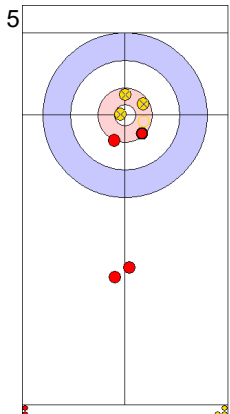

TUR: CAKIR BO
Raise   ↻ 50%