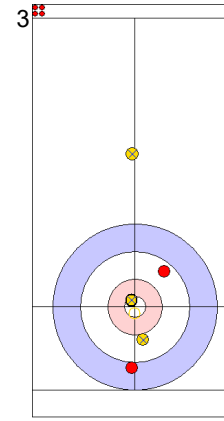

AUT: REICHEL M
Draw   ⤵ 75%