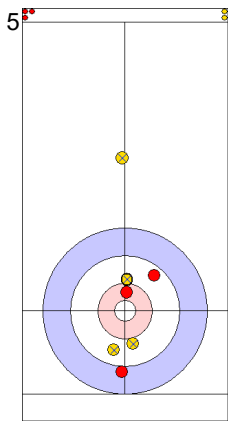

AUT: REICHEL M
Draw   ⤵ 100%