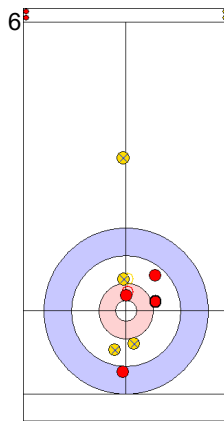

TUR: CAKIR BO
Draw   ⤵ 100%