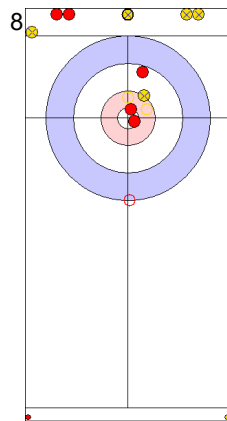

AUT: REICHEL M
Draw ↻ 75%

TUR: CAKIR BO
Draw ↻ 100%

AUT: REICHEL M
Promotion Take-out ↻ 100%

TUR: CAKIR BO
Guard ↻ 100%

AUT: REICHEL M
Promotion Take-out ↻ 50%

TUR: YILDIZ D
Guard ↻ 75%

AUT: AUGUSTIN H
Double Take-out ↻ 100%

| | TUR | AUT |
|-------------|-------|-------|
| Total Score | 4 | 5 |
| Time left | 06:16 | 07:33 |

Legend:
↻ Clockwise ↻ Counter-clockwise - Not considered

Game - Shot by Shot

End 6 **TUR - Türkiye** 4 + 1 (this end) = 5 **AUT - Austria** 5 + 0 (this end) = 5