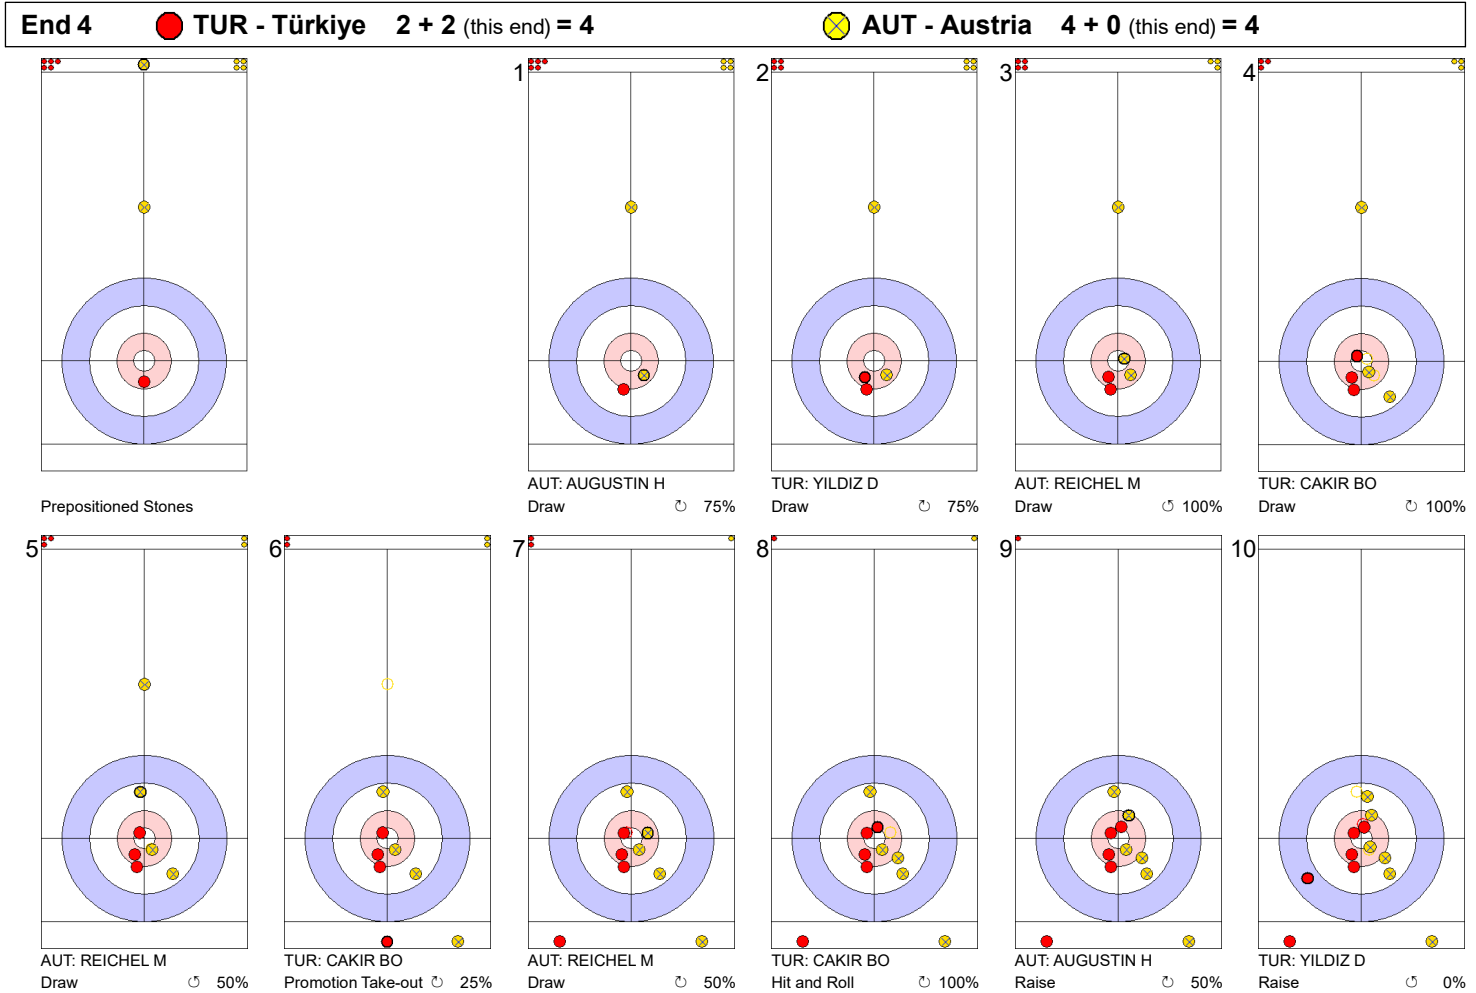

AUT: REICHEL M
Draw ↻ 75%

TUR: CAKIR BO
Raise ↻ 50%

AUT: REICHEL M
Raise ↻ 100%

TUR: CAKIR BO
Draw ↻ 100%

AUT: REICHEL M
Guard ↻ 100%

TUR: YILDIZ D
Raise ↻ 100%

AUT: AUGUSTIN H
Draw ↻ 0%

| | TUR | AUT |
|-------------|-------|-------|
| Total Score | 2 | 4 |
| Time left | 12:45 | 13:48 |

Legend:
 ↻ Clockwise ↻ Counter-clockwise - Not considered

Game - Shot by Shot

| | TUR | AUT |
|-------------|-------|-------|
| Total Score | 4 | 4 |
| Time left | 08:17 | 10:49 |

Legend:
 ↻ Clockwise ↺ Counter-clockwise - Not considered