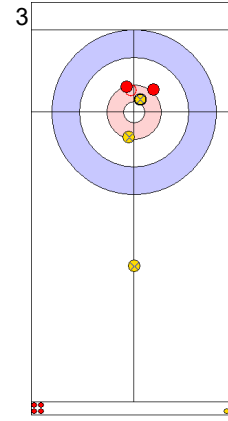

Game - Shot by Shot

End 1 ● **TUR - Türkiye** 0 + 0 (this end) = 0 ⊗ **AUT - Austria** 0 + 2 (this end) = 2

Prepositioned Stones

AUT: AUGUSTIN H
Draw ⤵ 75%

TUR: YILDIZ D
Draw ⤵ 75%

AUT: REICHEL M
Draw ⤵ 75%