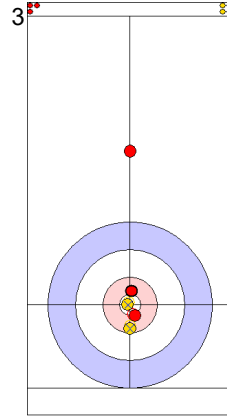

TUR: CAKIR BO
Draw   ⌚ 100%