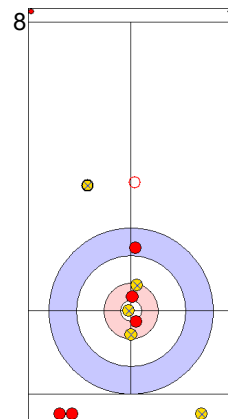

AUT: AUGUSTIN H
Draw ⌚ 100%

TUR: CAKIR BO
Draw ⌚ 100%

AUT: REICHEL M
Draw ⌚ 100%

TUR: CAKIR BO
Draw ⌚ 100%

AUT: REICHEL M
Promotion Take-out ⌚ 25%

TUR: CAKIR BO
Guard ⌚ 100%

AUT: REICHEL M
Promotion Take-out ⌚ 25%

TUR: YILDIZ D
Guard ⌚ 75%

AUT: AUGUSTIN H
Draw
Time-out ⌚ 0%

| | | |
|-------------|-------|-------|
| | TUR | AUT |
| Total Score | 7 | 6 |
| Time left | 00:32 | 00:21 |

Legend:
 Clockwise
  Counter-clockwise
 - Not considered