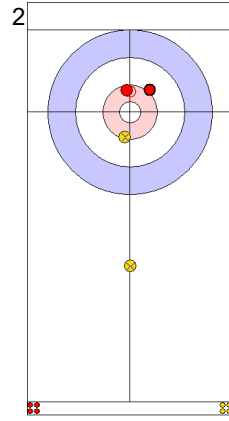

Game - Shot by Shot

End 1 ● **TUR - Türkiye** 0 + 0 (this end) = 0 ⊗ **AUT - Austria** 0 + 2 (this end) = 2

Prepositioned Stones

AUT: AUGUSTIN H
Draw ⤵ 75%

TUR: YILDIZ D
Draw ⤵ 75%

AUT: REICHEL M
Draw ⤵ 75%