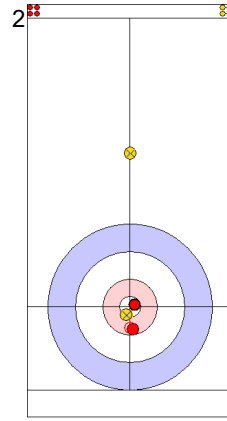

TUR: YILDIZ D
Draw   ⤵ 100%