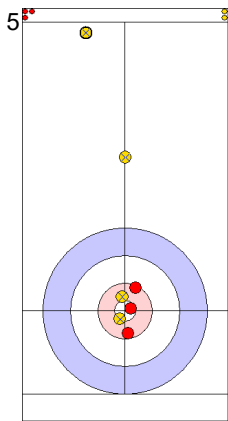

AUT: REICHEL M
Draw   ⤵ 0%