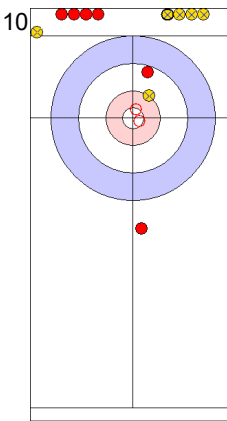

AUT: REICHEL M
Draw ↻ 75%

TUR: CAKIR BO
Draw ↻ 100%

AUT: REICHEL M
Promotion Take-out ↻ 100%

TUR: CAKIR BO
Guard ↻ 100%

AUT: REICHEL M
Promotion Take-out ↻ 50%

TUR: YILDIZ D
Guard ↻ 75%

AUT: AUGUSTIN H
Double Take-out ↻ 100%

| | TUR | AUT |
|-------------|-------|-------|
| Total Score | 4 | 5 |
| Time left | 06:16 | 07:33 |

Legend:
↻ Clockwise ↻ Counter-clockwise - Not considered

Game - Shot by Shot

End 6 **TUR - Türkiye** 4 + 1 (this end) = 5 **AUT - Austria** 5 + 0 (this end) = 5