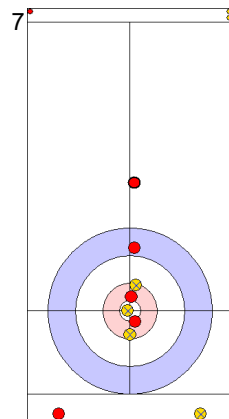

AUT: AUGUSTIN H
Draw ⌚ 100%

TUR: CAKIR BO
Draw ⌚ 100%

AUT: REICHEL M
Draw ⌚ 100%

TUR: CAKIR BO
Draw ⌚ 100%

AUT: REICHEL M
Promotion Take-out ⌚ 25%

TUR: CAKIR BO
Guard ⌚ 100%

AUT: REICHEL M
Promotion Take-out ⌚ 25%

TUR: YILDIZ D
Guard ⌚ 75%

AUT: AUGUSTIN H
Draw
Time-out ⌚ 0%

| | | |
|-------------|-------|-------|
| | TUR | AUT |
| Total Score | 7 | 6 |
| Time left | 00:32 | 00:21 |

Legend:
 Clockwise
  Counter-clockwise
 - Not considered