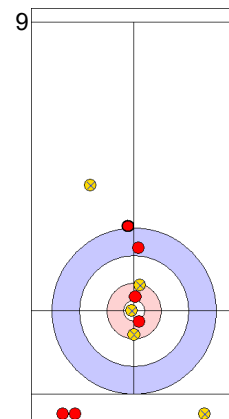

AUT: AUGUSTIN H
Draw ⌚ 100%

TUR: CAKIR BO
Draw ⌚ 100%

AUT: REICHEL M
Draw ⌚ 100%

TUR: CAKIR BO
Draw ⌚ 100%

AUT: REICHEL M
Promotion Take-out ⌚ 25%

TUR: CAKIR BO
Guard ⌚ 100%

AUT: REICHEL M
Promotion Take-out ⌚ 25%

TUR: YILDIZ D
Guard ⌚ 75%

AUT: AUGUSTIN H
Draw
Time-out ⌚ 0%

| | | |
|-------------|-------|-------|
| | TUR | AUT |
| Total Score | 7 | 6 |
| Time left | 00:32 | 00:21 |

Legend:
 Clockwise
  Counter-clockwise
 - Not considered