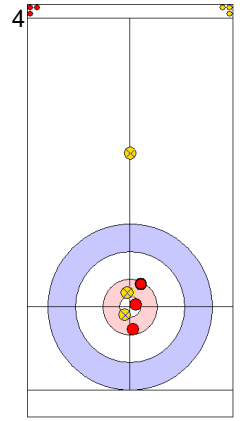

TUR: CAKIR BO
Draw   ⤵ 100%