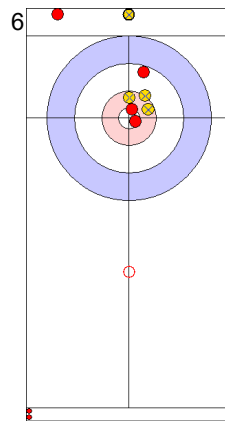

AUT: REICHEL M
Promotion Take-out   ↻ 100%