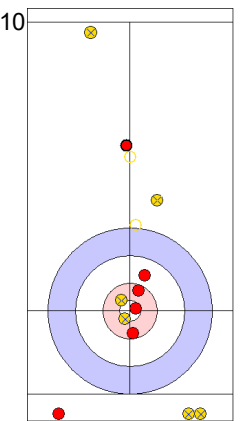

TUR: YILDIZ D
Promotion Take-out   ⤵ 0%

	TUR	AUT
Total Score	5	5
Time left	03:43	05:12

Legend:
⤵ Clockwise   ⤴ Counter-clockwise   - Not considered