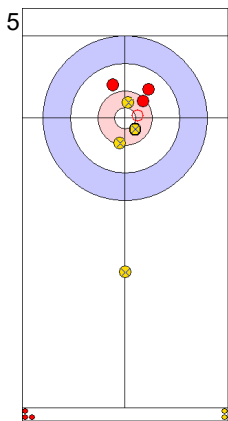

AUT: REICHEL M
Draw   ⤵ 100%