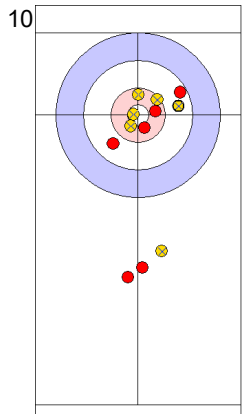

AUT: REICHEL M
Draw ↻ 75%

TUR: CAKIR BO
Raise ↻ 50%

AUT: REICHEL M
Raise ↻ 100%

TUR: CAKIR BO
Draw ↻ 100%

AUT: REICHEL M
Guard ↻ 100%

TUR: YILDIZ D
Raise ↻ 100%

AUT: AUGUSTIN H
Draw ↻ 0%

| | TUR | AUT |
|-------------|-------|-------|
| Total Score | 2 | 4 |
| Time left | 12:45 | 13:48 |

Legend:
 ↻ Clockwise ↻ Counter-clockwise - Not considered

Game - Shot by Shot

| | TUR | AUT |
|-------------|-------|-------|
| Total Score | 4 | 4 |
| Time left | 08:17 | 10:49 |

Legend:
 ↻ Clockwise ↺ Counter-clockwise - Not considered