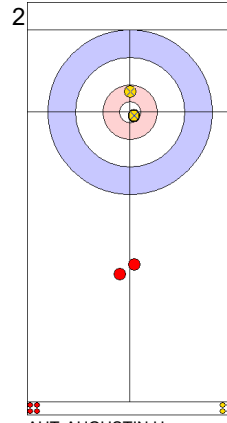

Game - Shot by Shot

End 3 ● **TUR - Türkiye** 2 + 0 (this end) = 2 ● **AUT - Austria** 2 + 2 (this end) = 4

Prepositioned Stones

TUR: YILDIZ D
Draw ↻ 0%

AUT: AUGUSTIN H
Draw ↻ 100%

TUR: CAKIR BO
Draw ↻ 75%

Legend:
 ↻ Clockwise ↻ Counter-clockwise - Not considered

Game - Shot by Shot

| | TUR | AUT |
|-------------|-------|-------|
| Total Score | 4 | 4 |
| Time left | 08:17 | 10:49 |

Legend:
 ↻ Clockwise ↺ Counter-clockwise - Not considered