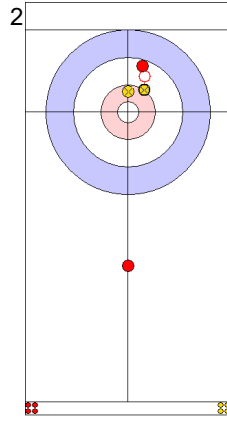

Legend:
 ↻ Clockwise ↻ Counter-clockwise - Not considered

Game - Shot by Shot

| | TUR | AUT |
|-------------|-------|-------|
| Total Score | 4 | 4 |
| Time left | 08:17 | 10:49 |

Legend:
 ↻ Clockwise ↺ Counter-clockwise - Not considered

Game - Shot by Shot

End 5 ● **TUR - Türkiye** **4 + 0** (this end) = **4** ⊗ **AUT - Austria** **4 + 1** (this end) = **5**

Prepositioned Stones

TUR: YILDIZ D
Draw ↻ 50%

AUT: AUGUSTIN H
Draw ↻ 75%

TUR: CAKIR BO
Draw ↻ 100%