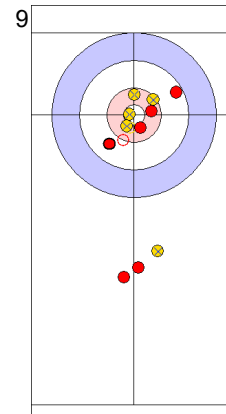

AUT: REICHEL M
Draw ↻ 75%

TUR: CAKIR BO
Raise ↻ 50%

AUT: REICHEL M
Raise ↻ 100%

TUR: CAKIR BO
Draw ↻ 100%

AUT: REICHEL M
Guard ↻ 100%

TUR: YILDIZ D
Raise ↻ 100%

AUT: AUGUSTIN H
Draw ↻ 0%

| | TUR | AUT |
|-------------|-------|-------|
| Total Score | 2 | 4 |
| Time left | 12:45 | 13:48 |

Legend:
 ↻ Clockwise ↻ Counter-clockwise - Not considered

Game - Shot by Shot

| | TUR | AUT |
|-------------|-------|-------|
| Total Score | 4 | 4 |
| Time left | 08:17 | 10:49 |

Legend:
 ↻ Clockwise ↺ Counter-clockwise - Not considered