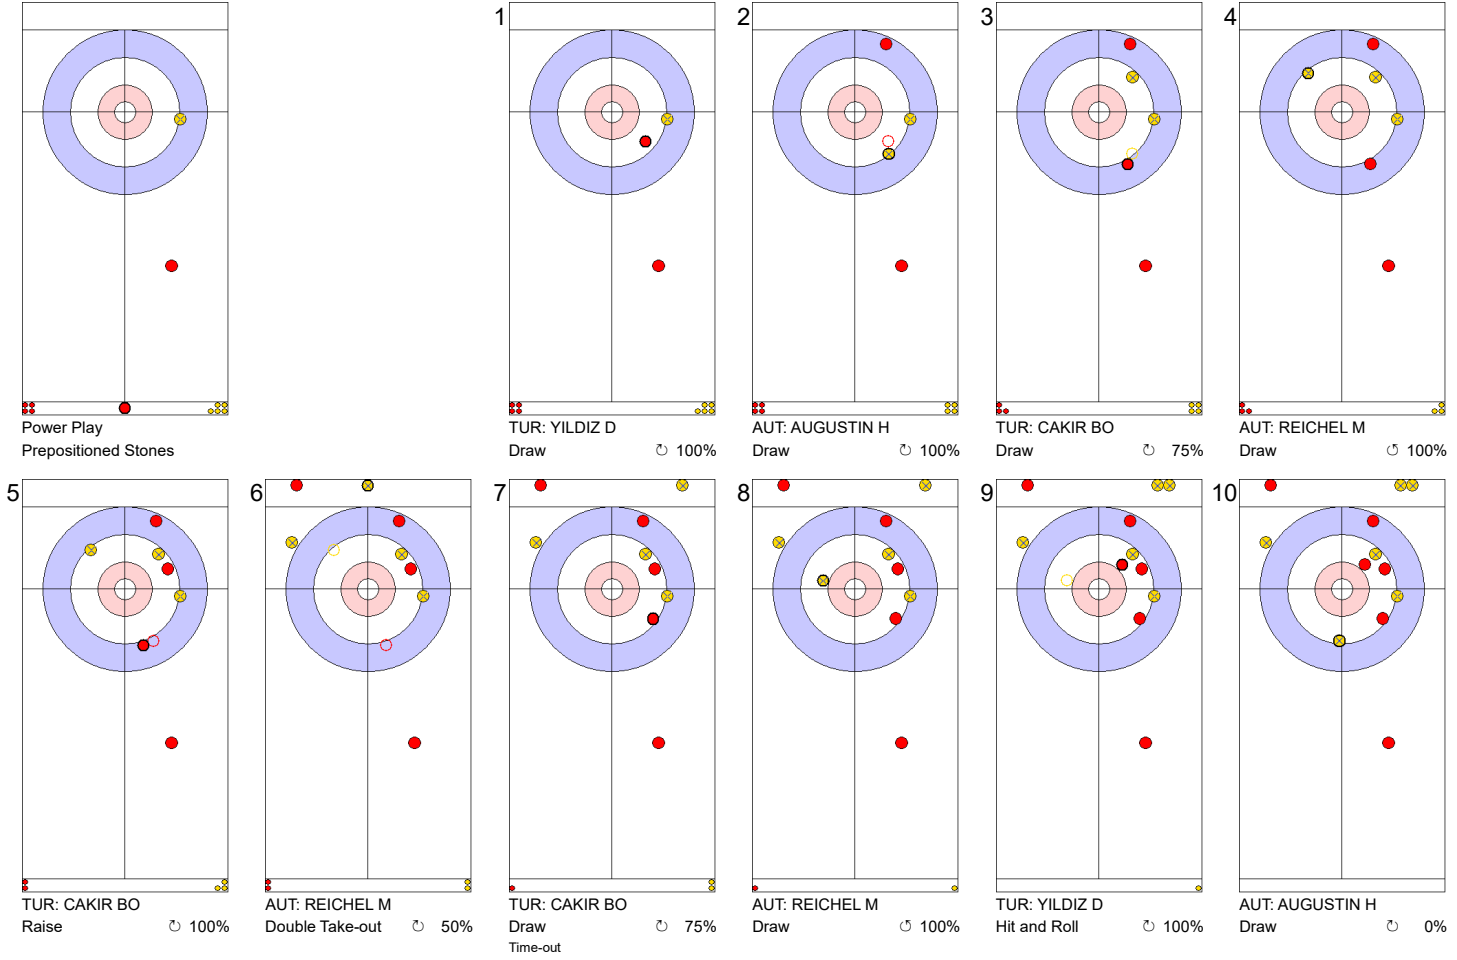

TUR: CAKIR BO
Raise ⤵ 0%

AUT: AUGUSTIN H
Guard ⤵ 100%

TUR: YILDIZ D
Promotion Take-out ⤵ 0%

| | TUR | AUT |
|-------------|-------|-------|
| Total Score | 5 | 5 |
| Time left | 03:43 | 05:12 |

Legend:
⤵ Clockwise ⤴ Counter-clockwise - Not considered

Game - Shot by Shot

End 7 ● **TUR - Türkiye** 5 + 2 (this end) = 7 ⊗ **AUT - Austria** 5 + 0 (this end) = 5

| | TUR | AUT |
|-------------|-------|-------|
| Total Score | 7 | 5 |
| Time left | 02:14 | 01:14 |