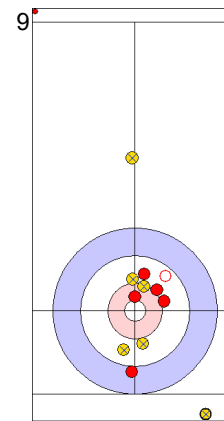

TUR: CAKIR BO
Draw ⤵ 100%

AUT: AUGUSTIN H
Hit and Roll ⤵ 0%

TUR: YILDIZ D
Double Take-out ⤵ 100%

| | TUR | AUT |
|-------------|-------|-------|
| Total Score | 2 | 2 |
| Time left | 15:08 | 16:40 |

Legend:
 ⤵ Clockwise ⤴ Counter-clockwise - Not considered