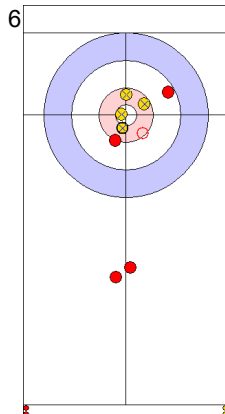

Game - Shot by Shot

End 3 ● **TUR - Türkiye** 2 + 0 (this end) = 2 ● **AUT - Austria** 2 + 2 (this end) = 4

Prepositioned Stones

TUR: YILDIZ D
Draw ↻ 0%

AUT: AUGUSTIN H
Draw ↻ 100%

TUR: CAKIR BO
Draw ↻ 75%

AUT: REICHEL M
Draw ↻ 75%

TUR: CAKIR BO
Raise ↻ 50%

AUT: REICHEL M
Raise ↻ 100%

TUR: CAKIR BO
Draw ↻ 100%

AUT: REICHEL M
Guard ↻ 100%

TUR: YILDIZ D
Raise ↻ 100%

AUT: AUGUSTIN H
Draw ↻ 0%

| | TUR | AUT |
|-------------|-------|-------|
| Total Score | 2 | 4 |
| Time left | 12:45 | 13:48 |

Legend:
 ↻ Clockwise ↻ Counter-clockwise - Not considered

Game - Shot by Shot

| | TUR | AUT |
|-------------|-------|-------|
| Total Score | 4 | 4 |
| Time left | 08:17 | 10:49 |

Legend:
 ↻ Clockwise ↺ Counter-clockwise - Not considered