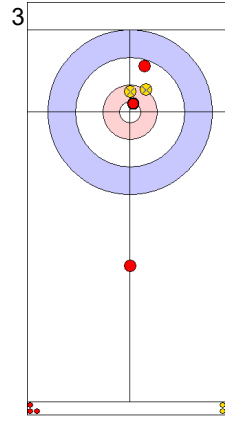

Legend:
 ↻ Clockwise ↻ Counter-clockwise - Not considered

Game - Shot by Shot

| | TUR | AUT |
|-------------|-------|-------|
| Total Score | 4 | 4 |
| Time left | 08:17 | 10:49 |

Legend:
 ↻ Clockwise ↺ Counter-clockwise - Not considered

Game - Shot by Shot

End 5 ● **TUR - Türkiye** **4 + 0** (this end) = **4** ⊗ **AUT - Austria** **4 + 1** (this end) = **5**

Prepositioned Stones

TUR: YILDIZ D
Draw ↻ 50%

AUT: AUGUSTIN H
Draw ↻ 75%

TUR: CAKIR BO
Draw ↻ 100%