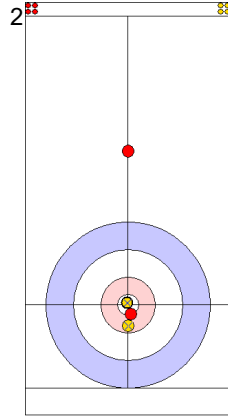

Legend:
↻ Clockwise ↺ Counter-clockwise - Not considered

Game - Shot by Shot

End 8 **TUR - Türkiye** 7 + 0 (this end) = 7 **AUT - Austria** 5 + 1 (this end) = 6

Prepositioned Stones

TUR: YILDIZ D
Draw ⌚ 100%