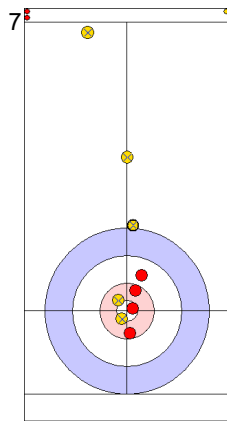

AUT: REICHEL M
Guard   ⤵ 75%