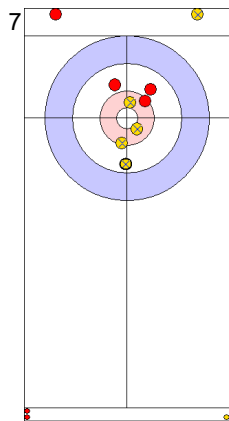

AUT: REICHEL M
Draw   ⤵ 100%