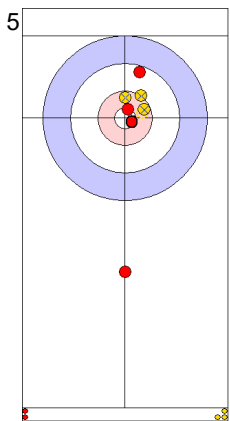

TUR: CAKIR BO
Draw   ↻ 100%