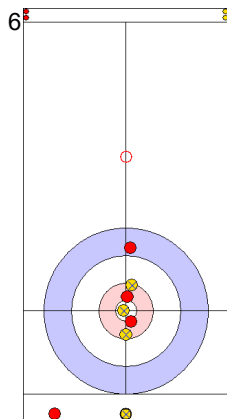

AUT: AUGUSTIN H
Draw ⌚ 100%

TUR: CAKIR BO
Draw ⌚ 100%

AUT: REICHEL M
Draw ⌚ 100%

TUR: CAKIR BO
Draw ⌚ 100%

AUT: REICHEL M
Promotion Take-out ⌚ 25%

TUR: CAKIR BO
Guard ⌚ 100%

AUT: REICHEL M
Promotion Take-out ⌚ 25%

TUR: YILDIZ D
Guard ⌚ 75%

AUT: AUGUSTIN H
Draw
Time-out ⌚ 0%

| | | |
|-------------|-------|-------|
| | TUR | AUT |
| Total Score | 7 | 6 |
| Time left | 00:32 | 00:21 |

Legend:
 Clockwise
  Counter-clockwise
 - Not considered