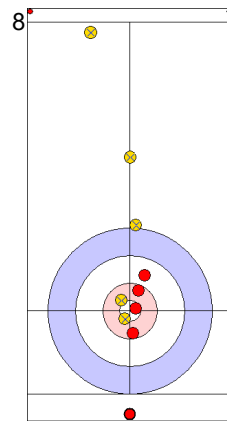

TUR: CAKIR BO
Raise   ⤵ 0%