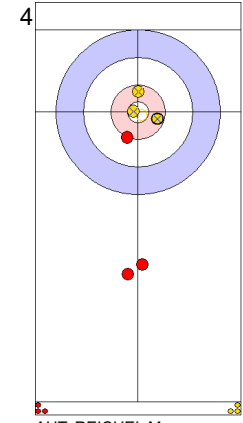

Game - Shot by Shot

End 3 ● **TUR - Türkiye** 2 + 0 (this end) = 2 ● **AUT - Austria** 2 + 2 (this end) = 4

Prepositioned Stones

TUR: YILDIZ D
Draw ↻ 0%

AUT: AUGUSTIN H
Draw ↻ 100%

TUR: CAKIR BO
Draw ↻ 75%

Legend:
 ↻ Clockwise ↻ Counter-clockwise - Not considered

Game - Shot by Shot

| | TUR | AUT |
|-------------|-------|-------|
| Total Score | 4 | 4 |
| Time left | 08:17 | 10:49 |

Legend:
 ↻ Clockwise ↺ Counter-clockwise - Not considered