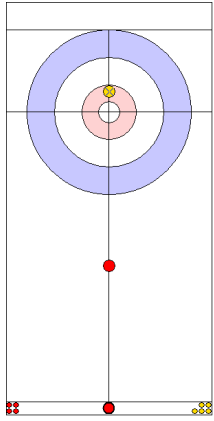

Game - Shot by Shot

End 5   ● **TUR - Türkiye**   **4 + 0** (this end) = **4**   ⊗ **AUT - Austria**   **4 + 1** (this end) = **5**

Prepositioned Stones