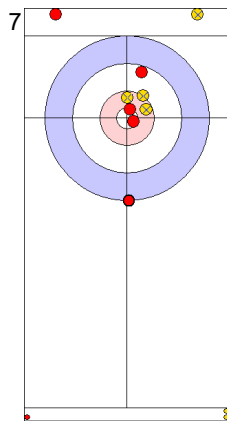

TUR: CAKIR BO
Guard   ↻ 100%