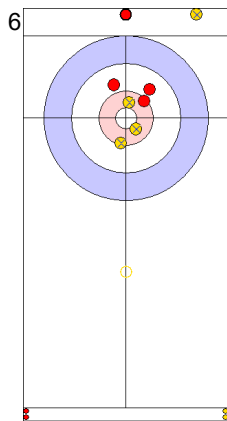

TUR: CAKIR BO
Promotion Take-out   ⤵ 25%