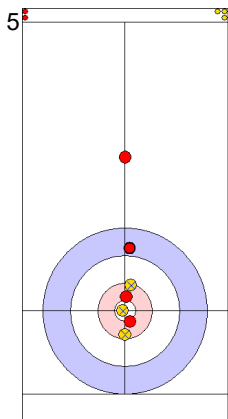

TUR: CAKIR BO
Draw   ⌚ 100%