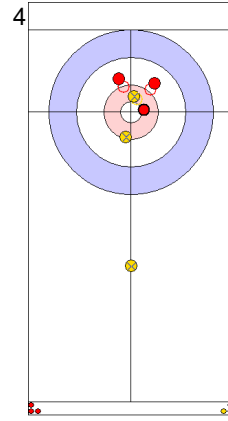

Game - Shot by Shot

End 1 ● **TUR - Türkiye** 0 + 0 (this end) = 0 ⊗ **AUT - Austria** 0 + 2 (this end) = 2

Prepositioned Stones

AUT: AUGUSTIN H
Draw ⤵ 75%

TUR: YILDIZ D
Draw ⤵ 75%

AUT: REICHEL M
Draw ⤵ 75%