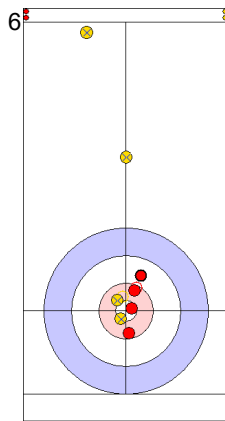

TUR: CAKIR BO
Draw   ⤵ 100%