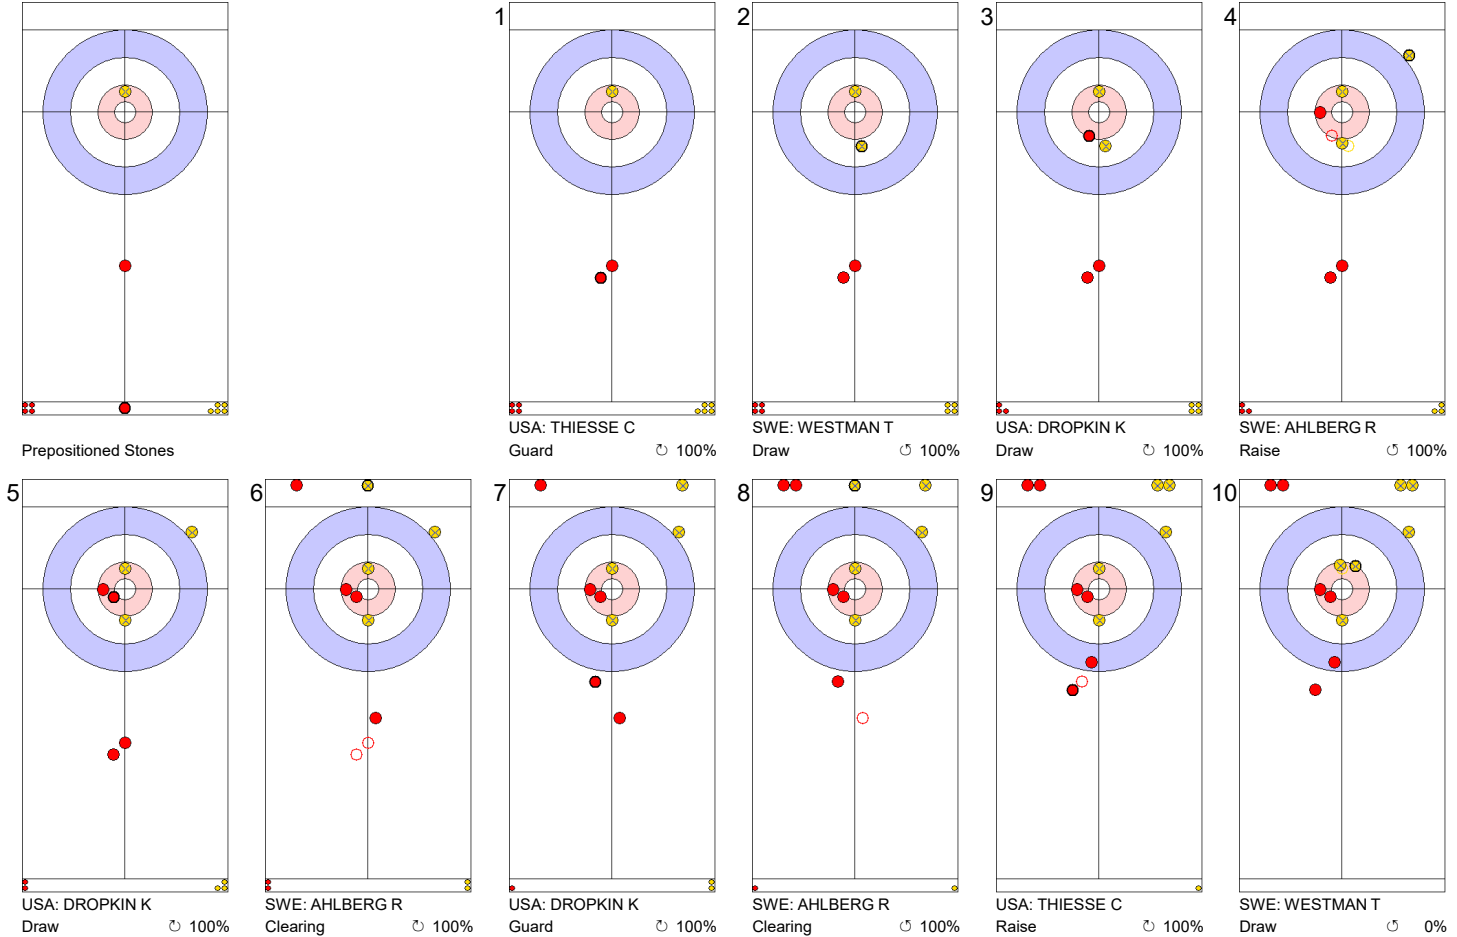

**Game - Shot by Shot**

**End 1**   **USA - United States**   **0 + 2 (this end) = 2**   **SWE - Sweden**   **0 + 0 (this end) = 0**

	USA	SWE
Total Score	2	0
Time left	19:43	20:17

**Legend:**  
 Clockwise     
 Counter-clockwise     
 - Not considered

**Game - Shot by Shot**

	USA	SWE
Total Score	3	0
Time left	17:52	18:34

Legend:		
⤵	Clockwise	
⤴	Counter-clockwise	
-	Not considered	

**Game - Shot by Shot**

**End 4**   **USA - United States 3 + 0 (this end) = 3**   **SWE - Sweden 2 + 1 (this end) = 3**

**Game - Shot by Shot**

	USA	SWE
Total Score	6	6
Time left	00:13	01:33

**Legend:**  
 Clockwise     
 Counter-clockwise     
 - Not considered

**Game - Shot by Shot**

**End 9**   **USA - United States 6 + 1 (this end) = 7**   **SWE - Sweden 6 + 0 (this end) = 6**