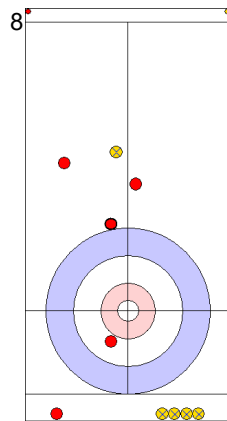

**Game - Shot by Shot**

	USA	SWE
Total Score	3	0
Time left	17:52	18:34

Legend:		
⤵	Clockwise	
⤴	Counter-clockwise	
-	Not considered	

**Game - Shot by Shot**

**End 4**   **USA - United States 3 + 0 (this end) = 3**   **SWE - Sweden 2 + 1 (this end) = 3**

Prepositioned Stones

SWE: WESTMAN T  
Draw ⤴ 100%

USA: THIESSE C  
Draw ⤴ 75%

SWE: AHLBERG R  
Draw ⤴ 100%

USA: DROPKIN K  
Clearing ⤴ 50%

SWE: AHLBERG R  
Guard ⤴ 100%

USA: DROPKIN K  
Double Take-out ⤴ 100%

SWE: AHLBERG R  
Draw ⤴ 0%

USA: DROPKIN K  
Draw ⤴ 50%

SWE: WESTMAN T  
Freeze ⤴ 100%

USA: THIESSE C  
Draw ⤴ 0%

	USA	SWE
Total Score	3	3
Time left	12:29	14:20

**Legend:**  
 ⤴ Clockwise      ⤵ Counter-clockwise      - Not considered

**Game - Shot by Shot**

	USA	SWE
Total Score	6	6
Time left	00:13	01:33

**Legend:**  
 Clockwise     
 Counter-clockwise     
 - Not considered

**Game - Shot by Shot**

**End 9**   **USA - United States 6 + 1 (this end) = 7**   **SWE - Sweden 6 + 0 (this end) = 6**