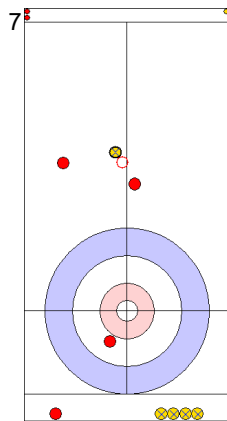

**Game - Shot by Shot**

	USA	SWE
Total Score	3	0
Time left	17:52	18:34

Legend:		
⤵	Clockwise	
⤴	Counter-clockwise	
-	Not considered	

**Game - Shot by Shot**

**End 4**   **USA - United States 3 + 0 (this end) = 3**   **SWE - Sweden 2 + 1 (this end) = 3**

Prepositioned Stones

SWE: WESTMAN T  
Draw ⤴ 100%

USA: THIESSE C  
Draw ⤴ 75%

SWE: AHLBERG R  
Draw ⤴ 100%

USA: DROPKIN K  
Clearing ⤴ 50%

SWE: AHLBERG R  
Guard ⤴ 100%

USA: DROPKIN K  
Double Take-out ⤴ 100%

SWE: AHLBERG R  
Draw ⤴ 0%

USA: DROPKIN K  
Draw ⤴ 50%

SWE: WESTMAN T  
Freeze ⤴ 100%

USA: THIESSE C  
Draw ⤴ 0%

	USA	SWE
Total Score	3	3
Time left	12:29	14:20

**Legend:**  
 ⤴ Clockwise      ⤵ Counter-clockwise      - Not considered

**Game - Shot by Shot**

	USA	SWE
Total Score	6	6
Time left	00:13	01:33

**Legend:**  
 Clockwise     
 Counter-clockwise     
 - Not considered

**Game - Shot by Shot**

**End 9**   **USA - United States 6 + 1 (this end) = 7**   **SWE - Sweden 6 + 0 (this end) = 6**