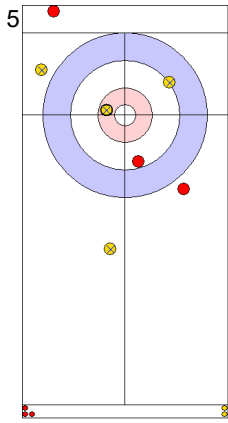

**Game - Shot by Shot**

	USA	SWE
Total Score	6	6
Time left	00:13	01:33

**Legend:**  
 Clockwise     
 Counter-clockwise     
 - Not considered

**Game - Shot by Shot**

**End 9**   **USA - United States 6 + 1 (this end) = 7**   **SWE - Sweden 6 + 0 (this end) = 6**

Prepositioned Stones

SWE: WESTMAN T  
Draw ⌚ 100%

USA: THIESSE C  
Wick / Soft Peeling ⌚ 75%

SWE: AHLBERG R  
Raise ⌚ 100%

USA: DROPKIN K  
Double Take-out ⌚ 75%

SWE: AHLBERG R  
Draw ⌚ 100%

USA: DROPKIN K  
Clearing ⌚ 50%

SWE: AHLBERG R  
Guard ⌚ 50%

USA: DROPKIN K  
Take-out ⌚ 100%

SWE: WESTMAN T  
Hit and Roll  
Time-out ⌚ 0%

	USA	SWE
Total Score	7	6
Time left	00:49	00:56

**Legend:**  
 ⌚ Clockwise      ⌚ Counter-clockwise      - Not considered