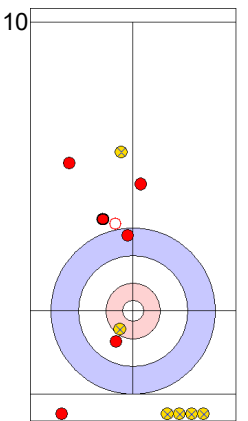

**Game - Shot by Shot**

	USA	SWE
Total Score	3	0
Time left	17:52	18:34

Legend:		
⤵	Clockwise	
⤴	Counter-clockwise	
-	Not considered	

**Game - Shot by Shot**

**End 4**   **USA - United States 3 + 0 (this end) = 3**   **SWE - Sweden 2 + 1 (this end) = 3**

Prepositioned Stones

SWE: WESTMAN T  
Draw ⤴ 100%

USA: THIESSE C  
Draw ⤴ 75%

SWE: AHLBERG R  
Draw ⤴ 100%

USA: DROPKIN K  
Clearing ⤴ 50%

SWE: AHLBERG R  
Guard ⤴ 100%

USA: DROPKIN K  
Double Take-out ⤴ 100%

SWE: AHLBERG R  
Draw ⤴ 0%

USA: DROPKIN K  
Draw ⤴ 50%

SWE: WESTMAN T  
Freeze ⤴ 100%

USA: THIESSE C  
Draw ⤴ 0%

	USA	SWE
Total Score	3	3
Time left	12:29	14:20

**Legend:**  
 ⤴ Clockwise      ⤵ Counter-clockwise      - Not considered

**Game - Shot by Shot**

	USA	SWE
Total Score	6	6
Time left	00:13	01:33

**Legend:**  
 Clockwise     
 Counter-clockwise     
 - Not considered

**Game - Shot by Shot**

**End 9**   **USA - United States 6 + 1 (this end) = 7**   **SWE - Sweden 6 + 0 (this end) = 6**