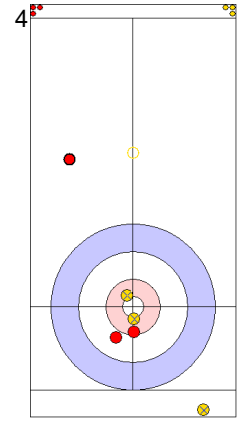

**Game - Shot by Shot**

	USA	SWE
Total Score	3	0
Time left	17:52	18:34

Legend:		
⤵	Clockwise	
⤴	Counter-clockwise	
-	Not considered	

**Game - Shot by Shot**

**End 4**   **USA - United States 3 + 0 (this end) = 3**   **SWE - Sweden 2 + 1 (this end) = 3**

Prepositioned Stones

SWE: WESTMAN T  
Draw ⤴ 100%

USA: THIESSE C  
Draw ⤴ 75%

SWE: AHLBERG R  
Draw ⤴ 100%

USA: DROPKIN K  
Clearing ⤴ 50%

SWE: AHLBERG R  
Guard ⤴ 100%

USA: DROPKIN K  
Double Take-out ⤴ 100%

SWE: AHLBERG R  
Draw ⤴ 0%

USA: DROPKIN K  
Draw ⤴ 50%

SWE: WESTMAN T  
Freeze ⤴ 100%

USA: THIESSE C  
Draw ⤴ 0%

	USA	SWE
Total Score	3	3
Time left	12:29	14:20

**Legend:**  
 ⤴ Clockwise      ⤵ Counter-clockwise      - Not considered

**Game - Shot by Shot**

	USA	SWE
Total Score	6	6
Time left	00:13	01:33

**Legend:**  
 Clockwise     
 Counter-clockwise     
 - Not considered

**Game - Shot by Shot**

**End 9**   **USA - United States 6 + 1 (this end) = 7**   **SWE - Sweden 6 + 0 (this end) = 6**