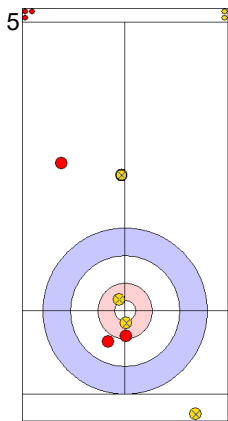

**Game - Shot by Shot**

	USA	SWE
Total Score	3	0
Time left	17:52	18:34

Legend:		
⤵	Clockwise	
⤴	Counter-clockwise	
-	Not considered	

**Game - Shot by Shot**

**End 4**   **USA - United States 3 + 0 (this end) = 3**   **SWE - Sweden 2 + 1 (this end) = 3**

Prepositioned Stones

SWE: WESTMAN T  
Draw ⤴ 100%

USA: THIESSE C  
Draw ⤴ 75%

SWE: AHLBERG R  
Draw ⤴ 100%

USA: DROPKIN K  
Clearing ⤴ 50%

SWE: AHLBERG R  
Guard ⤴ 100%

USA: DROPKIN K  
Double Take-out ⤴ 100%

SWE: AHLBERG R  
Draw ⤴ 0%

USA: DROPKIN K  
Draw ⤴ 50%

SWE: WESTMAN T  
Freeze ⤴ 100%

USA: THIESSE C  
Draw ⤴ 0%

	USA	SWE
Total Score	3	3
Time left	12:29	14:20

**Legend:**  
 ⤴ Clockwise      ⤵ Counter-clockwise      - Not considered

**Game - Shot by Shot**

	USA	SWE
Total Score	6	6
Time left	00:13	01:33

**Legend:**  
 Clockwise     
 Counter-clockwise     
 - Not considered

**Game - Shot by Shot**

**End 9**   **USA - United States 6 + 1 (this end) = 7**   **SWE - Sweden 6 + 0 (this end) = 6**