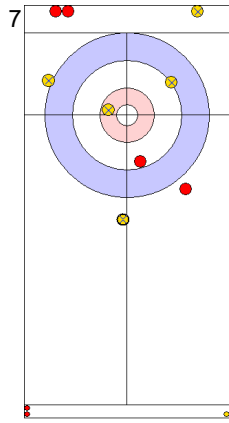

**Game - Shot by Shot**

	USA	SWE
Total Score	6	6
Time left	00:13	01:33

**Legend:**  
 Clockwise     
 Counter-clockwise     
 - Not considered

**Game - Shot by Shot**

**End 9**   **USA - United States 6 + 1 (this end) = 7**   **SWE - Sweden 6 + 0 (this end) = 6**

Prepositioned Stones

SWE: WESTMAN T  
Draw ⌚ 100%

USA: THIESSE C  
Wick / Soft Peeling ⌚ 75%

SWE: AHLBERG R  
Raise ⌚ 100%

USA: DROPKIN K  
Double Take-out ⌚ 75%

SWE: AHLBERG R  
Draw ⌚ 100%

USA: DROPKIN K  
Clearing ⌚ 50%

SWE: AHLBERG R  
Guard ⌚ 50%

USA: DROPKIN K  
Take-out ⌚ 100%

SWE: WESTMAN T  
Hit and Roll  
Time-out ⌚ 0%

	USA	SWE
Total Score	7	6
Time left	00:49	00:56

**Legend:**  
 ⌚ Clockwise      ⌚ Counter-clockwise      - Not considered