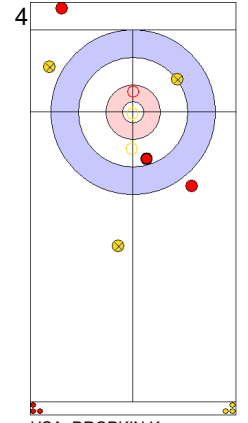

**Game - Shot by Shot**

	USA	SWE
Total Score	6	6
Time left	00:13	01:33

**Legend:**  
 Clockwise     
 Counter-clockwise     
 - Not considered

**Game - Shot by Shot**

**End 9**   **USA - United States 6 + 1 (this end) = 7**   **SWE - Sweden 6 + 0 (this end) = 6**

Prepositioned Stones

SWE: WESTMAN T  
Draw ⌚ 100%

USA: THIESSE C  
Wick / Soft Peeling ⌚ 75%

SWE: AHLBERG R  
Raise ⌚ 100%

USA: DROPKIN K  
Double Take-out ⌚ 75%

SWE: AHLBERG R  
Draw ⌚ 100%

USA: DROPKIN K  
Clearing ⌚ 50%

SWE: AHLBERG R  
Guard ⌚ 50%

USA: DROPKIN K  
Take-out ⌚ 100%

SWE: WESTMAN T  
Hit and Roll  
Time-out ⌚ 0%

	USA	SWE
Total Score	7	6
Time left	00:49	00:56

**Legend:**  
 ⌚ Clockwise      ⌚ Counter-clockwise      - Not considered