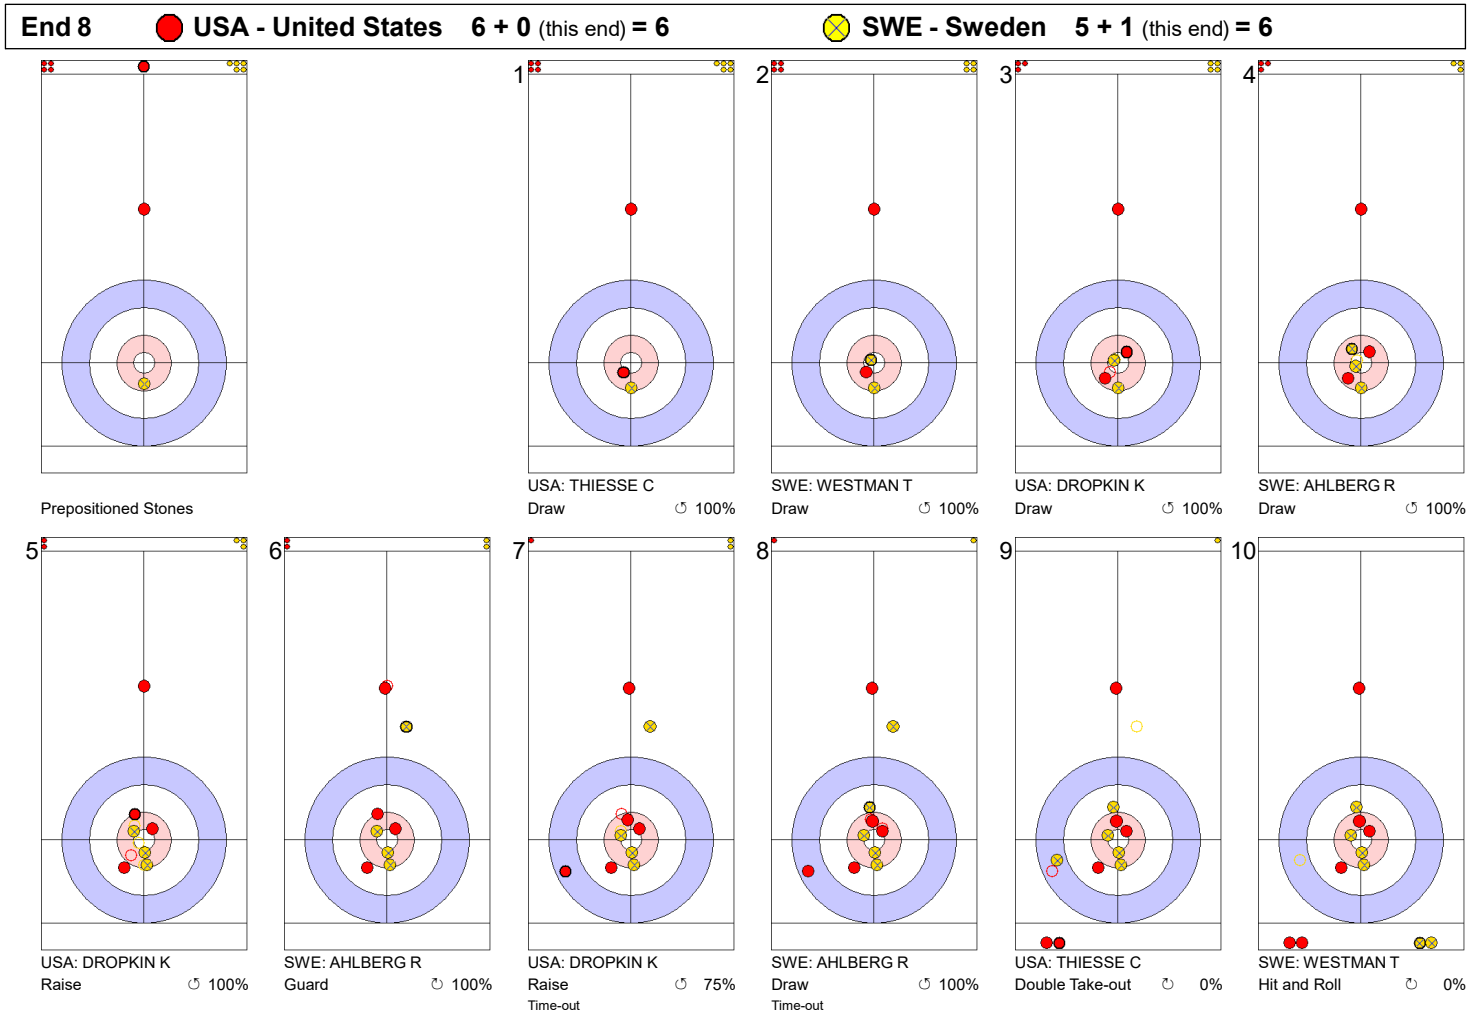

SWE: AHLBERG R  
Draw ⤴ 0%

USA: DROPKIN K  
Draw ⤴ 50%

SWE: WESTMAN T  
Freeze ⤴ 100%

USA: THIESSE C  
Draw ⤴ 0%

	USA	SWE
Total Score	3	3
Time left	12:29	14:20

**Legend:**  
 ⤴ Clockwise      ⤵ Counter-clockwise      - Not considered

**Game - Shot by Shot**

	USA	SWE
Total Score	6	6
Time left	00:13	01:33

**Legend:**  
 Clockwise     
 Counter-clockwise     
 - Not considered

**Game - Shot by Shot**

**End 9**   **USA - United States 6 + 1 (this end) = 7**   **SWE - Sweden 6 + 0 (this end) = 6**

SWE: AHLBERG R  
Guard ⌚ 50%

USA: DROPKIN K  
Take-out ⌚ 100%

SWE: WESTMAN T  
Hit and Roll  
Time-out ⌚ 0%

	USA	SWE
Total Score	7	6
Time left	00:49	00:56

**Legend:**  
 ⌚ Clockwise      ⌚ Counter-clockwise      - Not considered