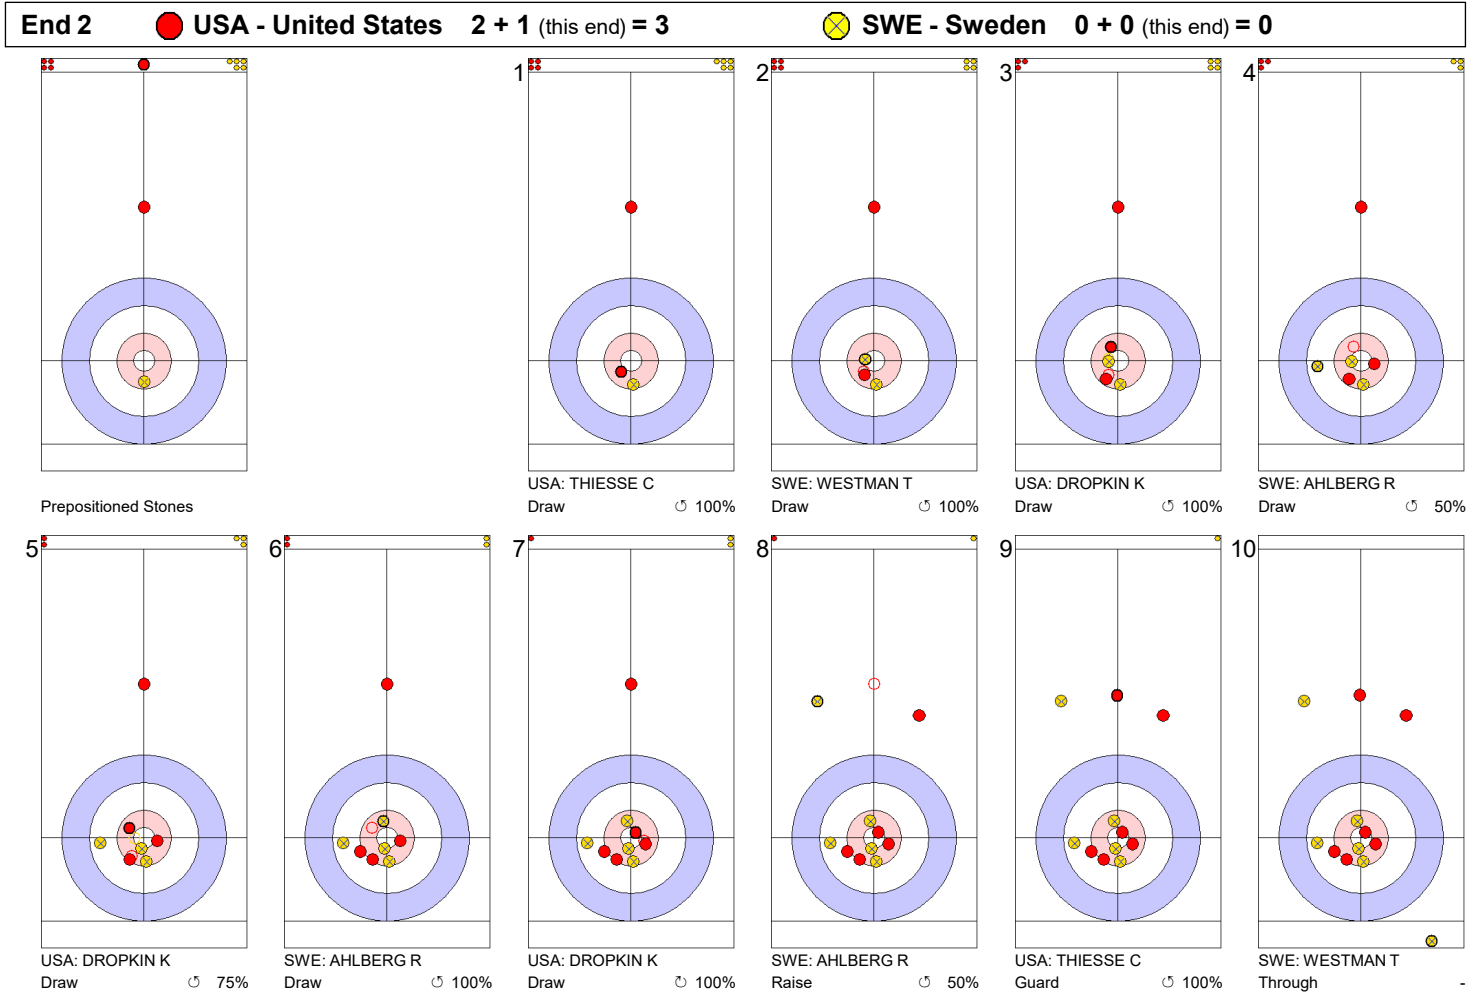

**Game - Shot by Shot**

**End 1**   **USA - United States**   **0 + 2 (this end) = 2**   **SWE - Sweden**   **0 + 0 (this end) = 0**

	USA	SWE
Total Score	2	0
Time left	19:43	20:17

**Legend:**  
 Clockwise     
 Counter-clockwise     
 - Not considered

**Game - Shot by Shot**

	USA	SWE
Total Score	3	0
Time left	17:52	18:34

Legend:		
⤵	Clockwise	
⤴	Counter-clockwise	
-	Not considered	

**Game - Shot by Shot**

**End 4**   **USA - United States 3 + 0 (this end) = 3**   **SWE - Sweden 2 + 1 (this end) = 3**