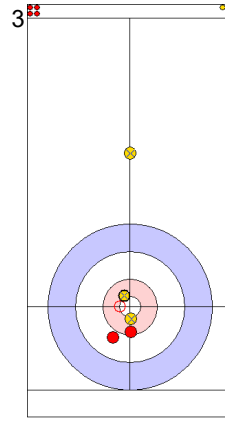

**Game - Shot by Shot**

**End 1**   **USA - United States**   **0 + 2 (this end) = 2**   **SWE - Sweden**   **0 + 0 (this end) = 0**

	USA	SWE
Total Score	2	0
Time left	19:43	20:17

**Legend:**  
 Clockwise     
 Counter-clockwise     
 - Not considered

**Game - Shot by Shot**

	USA	SWE
Total Score	3	0
Time left	17:52	18:34

Legend:		
⤵	Clockwise	
⤴	Counter-clockwise	
-	Not considered	

**Game - Shot by Shot**

**End 4**   **USA - United States 3 + 0 (this end) = 3**   **SWE - Sweden 2 + 1 (this end) = 3**

Prepositioned Stones

SWE: WESTMAN T  
Draw ⤴ 100%

USA: THIESSE C  
Draw ⤴ 75%

SWE: AHLBERG R  
Draw ⤴ 100%

USA: DROPKIN K  
Clearing ⤴ 50%

SWE: AHLBERG R  
Guard ⤴ 100%

USA: DROPKIN K  
Double Take-out ⤴ 100%