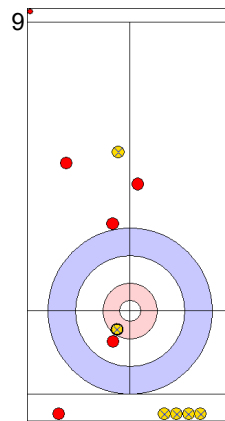

**Game - Shot by Shot**

	USA	SWE
Total Score	3	0
Time left	17:52	18:34

Legend:		
⤵	Clockwise	
⤴	Counter-clockwise	
-	Not considered	

**Game - Shot by Shot**

**End 4**   **USA - United States 3 + 0 (this end) = 3**   **SWE - Sweden 2 + 1 (this end) = 3**

Prepositioned Stones

SWE: WESTMAN T  
Draw ⤴ 100%

USA: THIESSE C  
Draw ⤴ 75%

SWE: AHLBERG R  
Draw ⤴ 100%

USA: DROPKIN K  
Clearing ⤴ 50%

SWE: AHLBERG R  
Guard ⤴ 100%

USA: DROPKIN K  
Double Take-out ⤴ 100%

SWE: AHLBERG R  
Draw ⤴ 0%

USA: DROPKIN K  
Draw ⤴ 50%

SWE: WESTMAN T  
Freeze ⤴ 100%

USA: THIESSE C  
Draw ⤴ 0%

	USA	SWE
Total Score	3	3
Time left	12:29	14:20

**Legend:**  
 ⤴ Clockwise      ⤵ Counter-clockwise      - Not considered

**Game - Shot by Shot**

	USA	SWE
Total Score	6	6
Time left	00:13	01:33

**Legend:**  
 Clockwise     
 Counter-clockwise     
 - Not considered

**Game - Shot by Shot**

**End 9**   **USA - United States 6 + 1 (this end) = 7**   **SWE - Sweden 6 + 0 (this end) = 6**