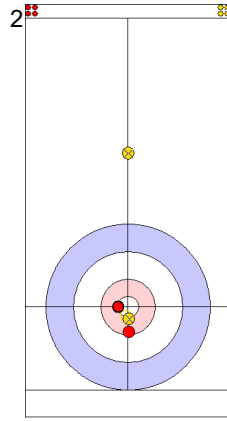

USA: THIESSE C
Draw ⤴ 75%