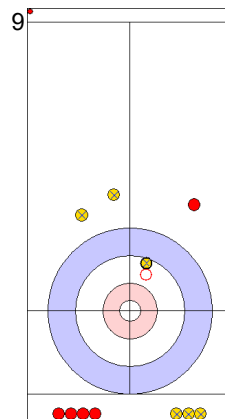

GER: HARSCH K
Take-out ⤵ 100%

AUT: AUGUSTIN H
Take-out ⤵ 100%

GER: SCHOELL PL
Draw ⤵ 100%

	GER	AUT
Total Score	5	4
Time left	09:20	11:58

Legend:
 ⤵ Clockwise ⤴ Counter-clockwise - Not considered

Game - Shot by Shot