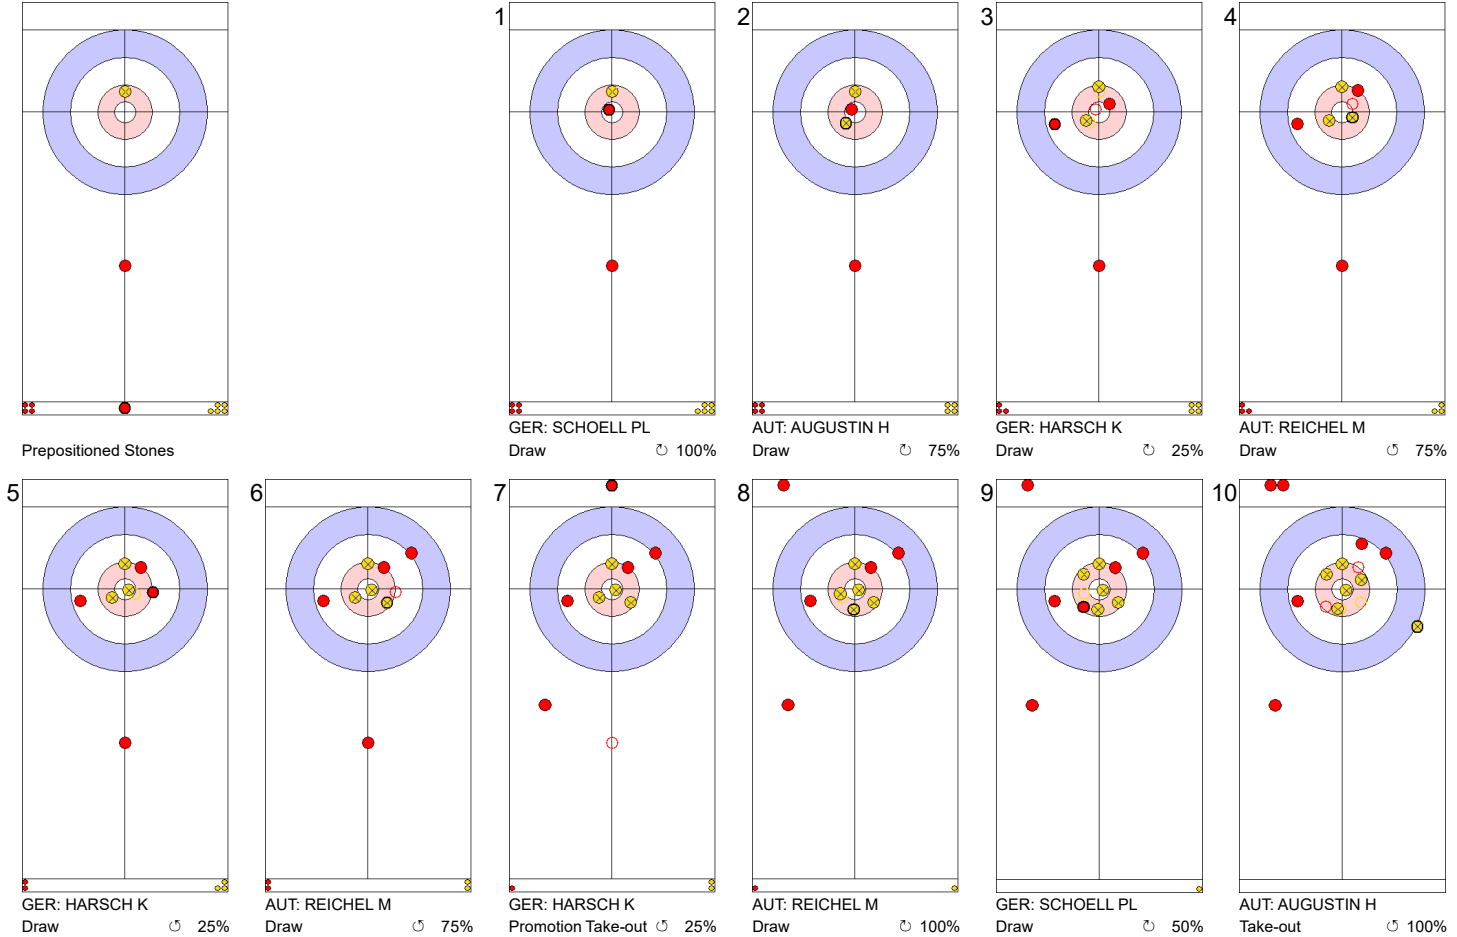

GER: HARSCH K
Take-out ⤵ 100%

AUT: AUGUSTIN H
Take-out ⤵ 100%

GER: SCHOELL PL
Draw ⤵ 100%

	GER	AUT
Total Score	5	4
Time left	09:20	11:58

Legend:
 ⤵ Clockwise ⤴ Counter-clockwise - Not considered

Game - Shot by Shot

End 5 ● **GER - Germany** **5 + 0** (this end) = **5** ● **AUT - Austria** **4 + 5** (this end) = **9**

	GER	AUT
Total Score	5	9
Time left	06:55	08:16

Legend:
 ↻ Clockwise ↺ Counter-clockwise - Not considered