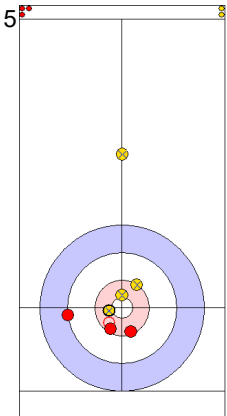

Game - Shot by Shot

End 6  GER - Germany 5 + 0 (this end) = 5  AUT - Austria 9 + 2 (this end) = 11

Prepositioned Stones

AUT: AUGUSTIN H
Draw  75%

GER: SCHOELL PL
Draw  50%

AUT: REICHEL M
Draw  100%

GER: HARSCH K
Draw  25%