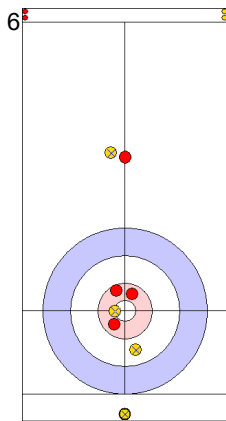

AUT: AUGUSTIN H
Draw ⤵ 100%

GER: HARSCH K
Draw ⤵ 100%

AUT: REICHEL M
Draw ⤵ 0%

GER: HARSCH K
Draw ⤵ 75%

AUT: REICHEL M
Draw ⤵ 0%

GER: HARSCH K
Draw ⤵ 0%

AUT: REICHEL M
Freeze ⤵ 100%

GER: SCHOELL PL
Guard ⤵ 100%

AUT: AUGUSTIN H
Draw ⤵ 0%

	GER	AUT
Total Score	4	1
Time left	16:11	16:46

Legend:
 ⤵ Clockwise ⤴ Counter-clockwise - Not considered

Game - Shot by Shot

End 3 ● GER - Germany 4 + 0 (this end) = 4 ⊗ AUT - Austria 1 + 3 (this end) = 4