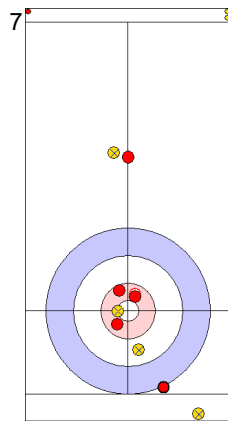

Legend:
 ⤵ Clockwise ⤴ Counter-clockwise - Not considered

Game - Shot by Shot

End 2 ● **GER - Germany** **4 + 0** (this end) = **4** ● **AUT - Austria** **0 + 1** (this end) = **1**

Prepositioned Stones

GER: SCHOELL PL
Draw ⤵ 50%

AUT: AUGUSTIN H
Draw ⤵ 100%

GER: HARSCH K
Draw ⤵ 100%

AUT: REICHEL M
Draw ⤵ 0%

GER: HARSCH K
Draw ⤵ 75%

AUT: REICHEL M
Draw ⤵ 0%

GER: HARSCH K
Draw ⤵ 0%

AUT: REICHEL M
Freeze ⤵ 100%

GER: SCHOELL PL
Guard ⤵ 100%