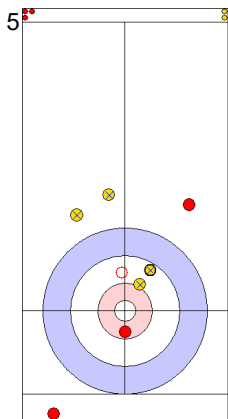

AUT: REICHEL M
Take-out   ⤵ 75%