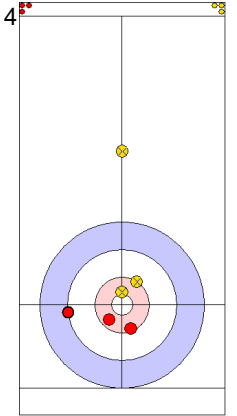

Game - Shot by Shot

End 6  GER - Germany 5 + 0 (this end) = 5  AUT - Austria 9 + 2 (this end) = 11

Prepositioned Stones

AUT: AUGUSTIN H
Draw  75%

GER: SCHOELL PL
Draw  50%

AUT: REICHEL M
Draw  100%

GER: HARSCH K
Draw  25%