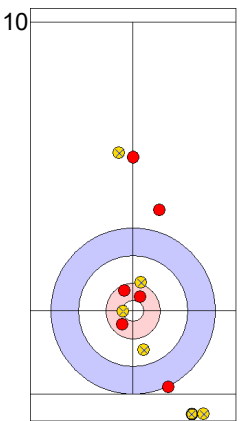

Legend:
 ⤵ Clockwise ⤴ Counter-clockwise - Not considered

Game - Shot by Shot

End 2 ● **GER - Germany** **4 + 0** (this end) = **4** ● **AUT - Austria** **0 + 1** (this end) = **1**

Prepositioned Stones

GER: SCHOELL PL
Draw ⤵ 50%

AUT: AUGUSTIN H
Draw ⤵ 100%

GER: HARSCH K
Draw ⤵ 100%

AUT: REICHEL M
Draw ⤵ 0%

GER: HARSCH K
Draw ⤵ 75%

AUT: REICHEL M
Draw ⤵ 0%

GER: HARSCH K
Draw ⤵ 0%

AUT: REICHEL M
Freeze ⤵ 100%

GER: SCHOELL PL
Guard ⤵ 100%