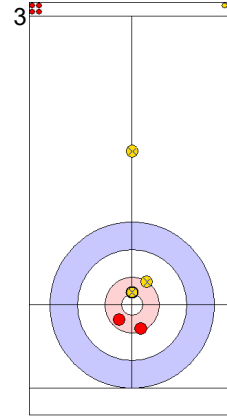

Game - Shot by Shot

End 6  GER - Germany 5 + 0 (this end) = 5  AUT - Austria 9 + 2 (this end) = 11

Prepositioned Stones

AUT: AUGUSTIN H
Draw  75%

GER: SCHOELL PL
Draw  50%

AUT: REICHEL M
Draw  100%

GER: HARSCH K
Draw  25%

AUT: REICHEL M
Draw  100%

GER: HARSCH K
Take-out  50%

AUT: REICHEL M
Draw  100%

GER: HARSCH K
Take-out  50%

AUT: AUGUSTIN H
Draw  75%

GER: SCHOELL PL
Take-out  25%

	GER	AUT
Total Score	5	11
Time left	03:37	05:55

Legend:
 Clockwise
  Counter-clockwise
 - Not considered

Game - Shot by Shot

	GER	AUT
Total Score	6	11
Time left	01:43	03:22

Legend:
 ⤴ Clockwise ⤵ Counter-clockwise - Not considered