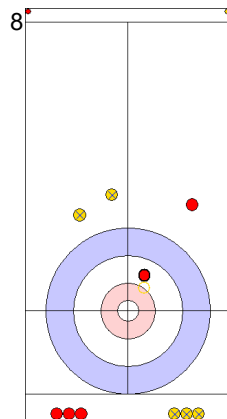

GER: HARSCH K
Take-out ⤵ 100%

AUT: AUGUSTIN H
Take-out ⤵ 100%

GER: SCHOELL PL
Draw ⤵ 100%

	GER	AUT
Total Score	5	4
Time left	09:20	11:58

Legend:
 ⤵ Clockwise ⤴ Counter-clockwise - Not considered

Game - Shot by Shot