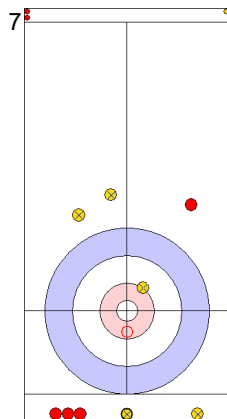

AUT: REICHEL M
Take-out   ⤵ 25%