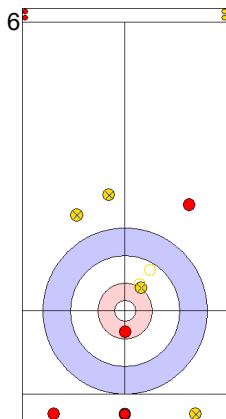

GER: HARSCH K
Take-out   ⤵ 50%