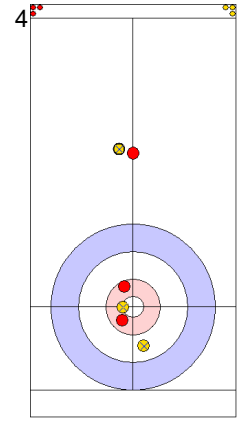

AUT: REICHEL M
Draw   ⤵ 0%