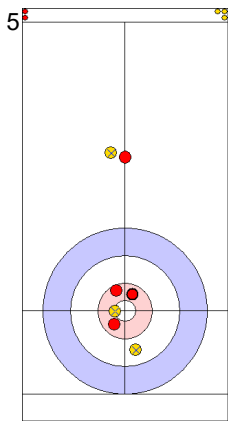

GER: HARSCH K
Draw   ⤵ 75%