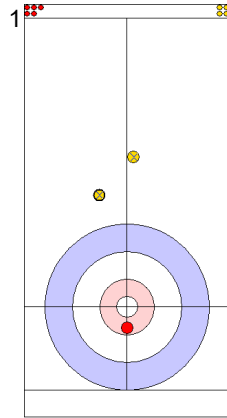

AUT: AUGUSTIN H
Draw   ⤵ 0%