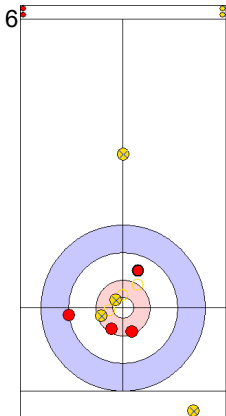

GER: HARSCH K
Take-out 50%