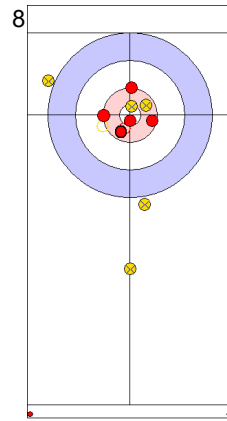

GER: HARSCH K
Draw ⤵ 100%

AUT: REICHEL M
Draw ⤵ 25%

GER: HARSCH K
Draw ⤵ 50%

AUT: REICHEL M
Draw ⤵ 25%

GER: HARSCH K
Draw ⤵ 100%

AUT: AUGUSTIN H
Draw ⤵ 0%

GER: SCHOELL PL
Promotion Take-out ⤵ 100%

	GER	AUT
Total Score	4	0
Time left	18:36	19:23

Legend:
 ⤵ Clockwise ⤴ Counter-clockwise - Not considered

Game - Shot by Shot

End 2 ● **GER - Germany** **4 + 0** (this end) = **4** ● **AUT - Austria** **0 + 1** (this end) = **1**

Prepositioned Stones

GER: SCHOELL PL
Draw ⤵ 50%