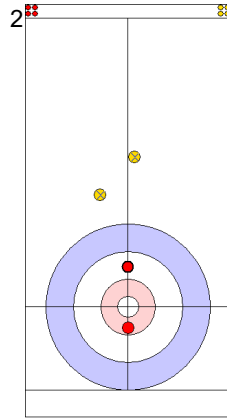

GER: SCHOELL PL
Draw   ⤵ 75%