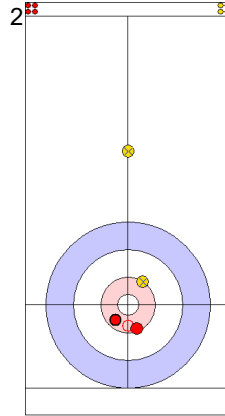

Game - Shot by Shot

End 6  GER - Germany 5 + 0 (this end) = 5  AUT - Austria 9 + 2 (this end) = 11

Prepositioned Stones

AUT: AUGUSTIN H
Draw  75%

GER: SCHOELL PL
Draw  50%

AUT: REICHEL M
Draw  100%

GER: HARSCH K
Draw  25%

Legend:
 Clockwise
  Counter-clockwise
 - Not considered

Game - Shot by Shot

	GER	AUT
Total Score	6	11
Time left	01:43	03:22

Legend:
 ⤴ Clockwise ⤵ Counter-clockwise - Not considered