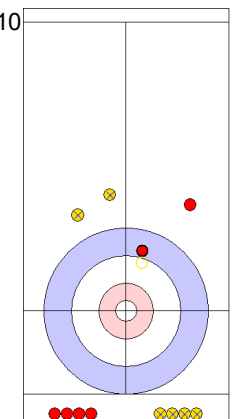

GER: HARSCH K
Take-out ⤵ 100%

AUT: AUGUSTIN H
Take-out ⤵ 100%

GER: SCHOELL PL
Draw ⤵ 100%

	GER	AUT
Total Score	5	4
Time left	09:20	11:58

Legend:
 ⤵ Clockwise ⤴ Counter-clockwise - Not considered

Game - Shot by Shot