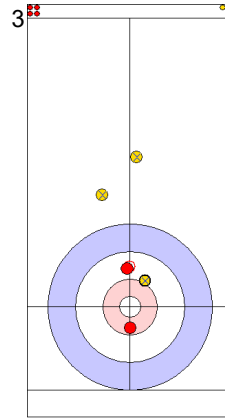

AUT: REICHEL M
Draw   ⤵ 50%