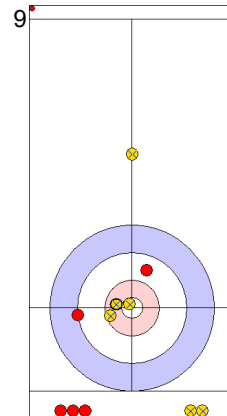

AUT: REICHEL M
Draw  100%

GER: HARSCH K
Take-out  50%

AUT: REICHEL M
Draw  100%

GER: HARSCH K
Take-out  50%

AUT: AUGUSTIN H
Draw  75%

GER: SCHOELL PL
Take-out  25%

	GER	AUT
Total Score	5	11
Time left	03:37	05:55

Legend:
 Clockwise
  Counter-clockwise
 - Not considered

Game - Shot by Shot

	GER	AUT
Total Score	6	11
Time left	01:43	03:22

Legend:
 ⤴ Clockwise ⤵ Counter-clockwise - Not considered