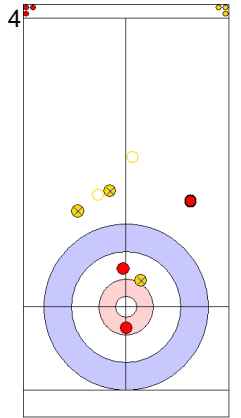

GER: HARSCH K
Draw   ⤵ 0%