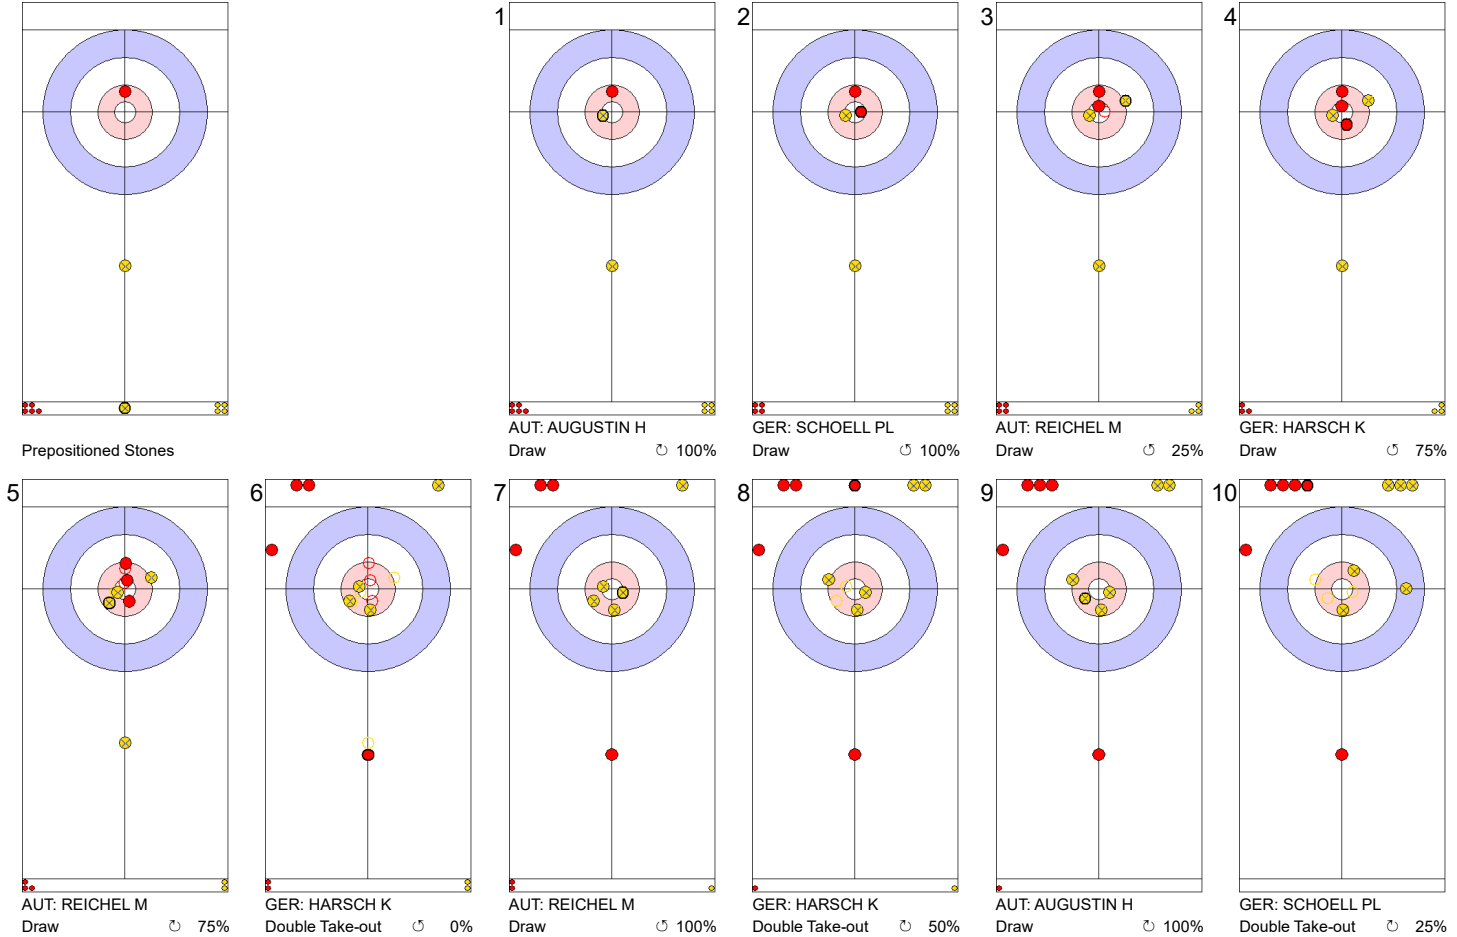

Legend:
 ⤵ Clockwise ⤴ Counter-clockwise - Not considered

Game - Shot by Shot

End 2 ● **GER - Germany** **4 + 0** (this end) = **4** ● **AUT - Austria** **0 + 1** (this end) = **1**

Prepositioned Stones

GER: SCHOELL PL
Draw ⤵ 50%

AUT: AUGUSTIN H
Draw ⤵ 100%

GER: HARSCH K
Draw ⤵ 100%

AUT: REICHEL M
Draw ⤵ 0%

GER: HARSCH K
Draw ⤵ 75%

AUT: REICHEL M
Draw ⤵ 0%

GER: HARSCH K
Draw ⤵ 0%

AUT: REICHEL M
Freeze ⤵ 100%

GER: SCHOELL PL
Guard ⤵ 100%

AUT: AUGUSTIN H
Draw ⤵ 0%

	GER	AUT
Total Score	4	1
Time left	16:11	16:46

Legend:
 ⤵ Clockwise ⤴ Counter-clockwise - Not considered

Game - Shot by Shot

End 3 ● GER - Germany 4 + 0 (this end) = 4 ⊗ AUT - Austria 1 + 3 (this end) = 4

	GER	AUT
Total Score	4	4
Time left	11:54	14:30

Legend:
⤴ Clockwise ⤴ Counter-clockwise - Not considered

Game - Shot by Shot

End 4 ● **GER - Germany** 4 + 1 (this end) = 5 ● **AUT - Austria** 4 + 0 (this end) = 4