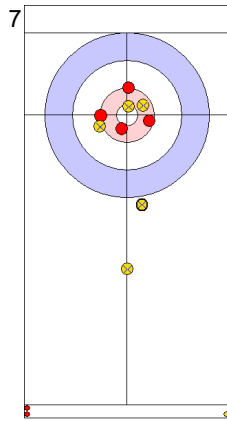

AUT: REICHEL M
Draw   ⤵ 25%