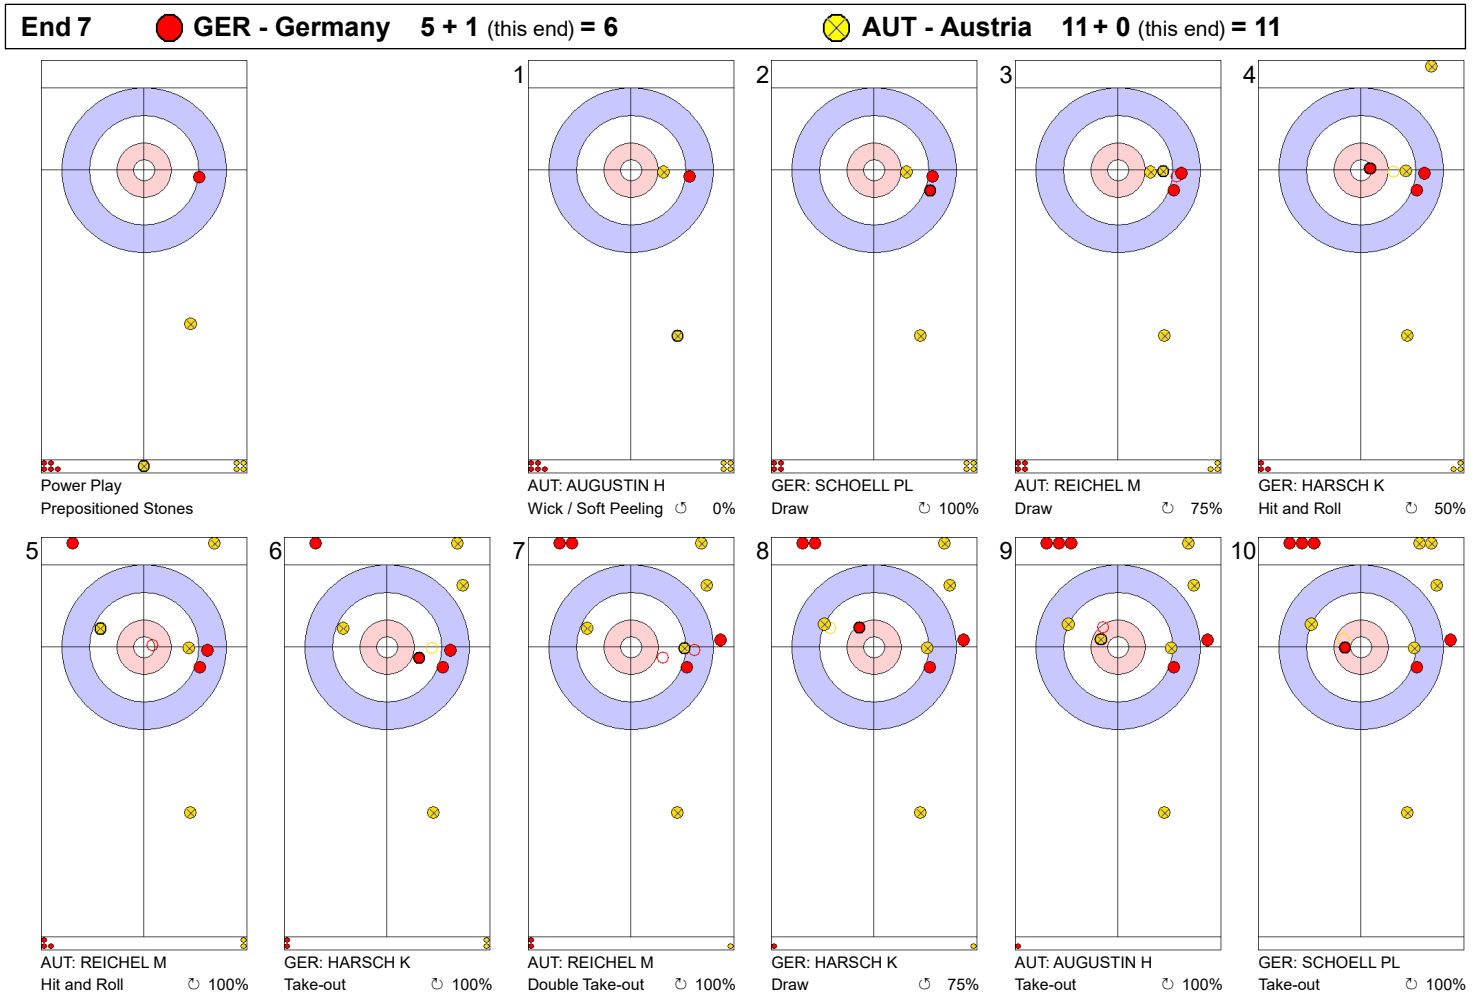

End 5 ● **GER - Germany** **5 + 0** (this end) = **5** ● **AUT - Austria** **4 + 5** (this end) = **9**

	GER	AUT
Total Score	5	9
Time left	06:55	08:16

Legend:
 ↻ Clockwise ↺ Counter-clockwise - Not considered

Game - Shot by Shot

End 6  GER - Germany 5 + 0 (this end) = 5  AUT - Austria 9 + 2 (this end) = 11

Prepositioned Stones

AUT: AUGUSTIN H
Draw  75%

GER: SCHOELL PL
Draw  50%

AUT: REICHEL M
Draw  100%

GER: HARSCH K
Draw  25%

AUT: REICHEL M
Draw  100%

GER: HARSCH K
Take-out  50%

AUT: REICHEL M
Draw  100%

GER: HARSCH K
Take-out  50%

AUT: AUGUSTIN H
Draw  75%

GER: SCHOELL PL
Take-out  25%

	GER	AUT
Total Score	5	11
Time left	03:37	05:55

Legend:
 Clockwise
  Counter-clockwise
 - Not considered

Game - Shot by Shot

	GER	AUT
Total Score	6	11
Time left	01:43	03:22

Legend:
 ⤴ Clockwise ⤵ Counter-clockwise - Not considered