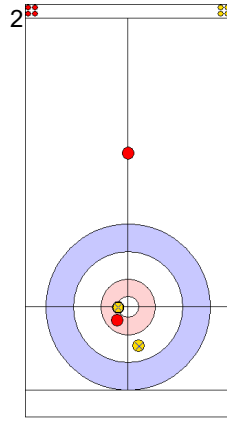

Legend:
 ⤵ Clockwise ⤴ Counter-clockwise - Not considered

Game - Shot by Shot

End 2 ● **GER - Germany** **4 + 0** (this end) = **4** ● **AUT - Austria** **0 + 1** (this end) = **1**

Prepositioned Stones

GER: SCHOELL PL
Draw ⤵ 50%