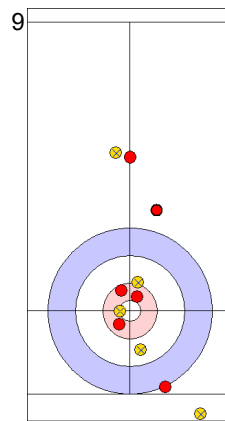

Legend:
 ⤵ Clockwise ⤴ Counter-clockwise - Not considered

Game - Shot by Shot

End 2 ● **GER - Germany** **4 + 0** (this end) = **4** ● **AUT - Austria** **0 + 1** (this end) = **1**

Prepositioned Stones

GER: SCHOELL PL
Draw ⤵ 50%

AUT: AUGUSTIN H
Draw ⤵ 100%

GER: HARSCH K
Draw ⤵ 100%

AUT: REICHEL M
Draw ⤵ 0%

GER: HARSCH K
Draw ⤵ 75%

AUT: REICHEL M
Draw ⤵ 0%

GER: HARSCH K
Draw ⤵ 0%

AUT: REICHEL M
Freeze ⤵ 100%

GER: SCHOELL PL
Guard ⤵ 100%