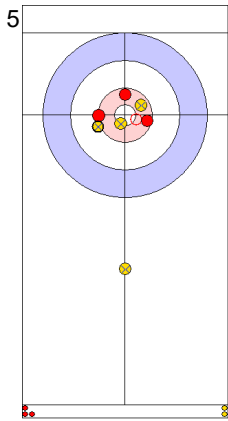

AUT: REICHEL M
Draw   ⤵ 25%