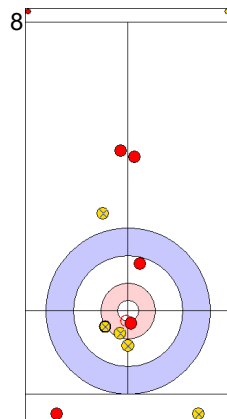

USA: THIESSE C
Take-out ⤴ 100%

JPN: MATSUMURA C
Draw ⤴ 100%

	USA	JPN
Total Score	4	5
Time left	05:08	06:11

Legend:
 ⤴ Clockwise ⤵ Counter-clockwise - Not considered

Game - Shot by Shot

End 8 **USA - United States 5 + 0 (this end) = 5** **JPN - Japan 5 + 2 (this end) = 7**

Prepositioned Stones

USA: THIESSE C
Draw ⌚ 75%

JPN: MATSUMURA C
Draw ⌚ 0%

USA: DROPKIN K
Draw ⌚ 100%

JPN: TANIDA Y
Draw ⌚ 100%

USA: DROPKIN K
Raise ⌚ 100%

JPN: TANIDA Y
Double Take-out ⌚ 50%

USA: DROPKIN K
Guard ⌚ 100%

JPN: TANIDA Y
Draw ⌚ 50%

USA: THIESSE C
Draw ⌚ 100%

JPN: MATSUMURA C
Promotion Take-out ⌚ 100%

	USA	JPN
Total Score	5	7
Time left	01:09	00:13

Legend:
 ⌚ Clockwise ⌚ Counter-clockwise - Not considered