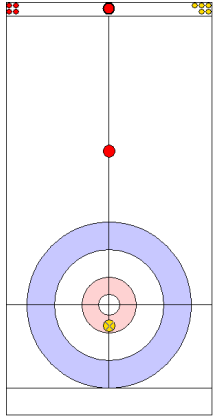

USA: THIESSE C
Take-out ⤴ 100%

JPN: MATSUMURA C
Draw ⤴ 100%

	USA	JPN
Total Score	4	5
Time left	05:08	06:11

Legend:
 ⤴ Clockwise ⤵ Counter-clockwise - Not considered

Game - Shot by Shot

End 8 **USA - United States 5 + 0 (this end) = 5** **JPN - Japan 5 + 2 (this end) = 7**