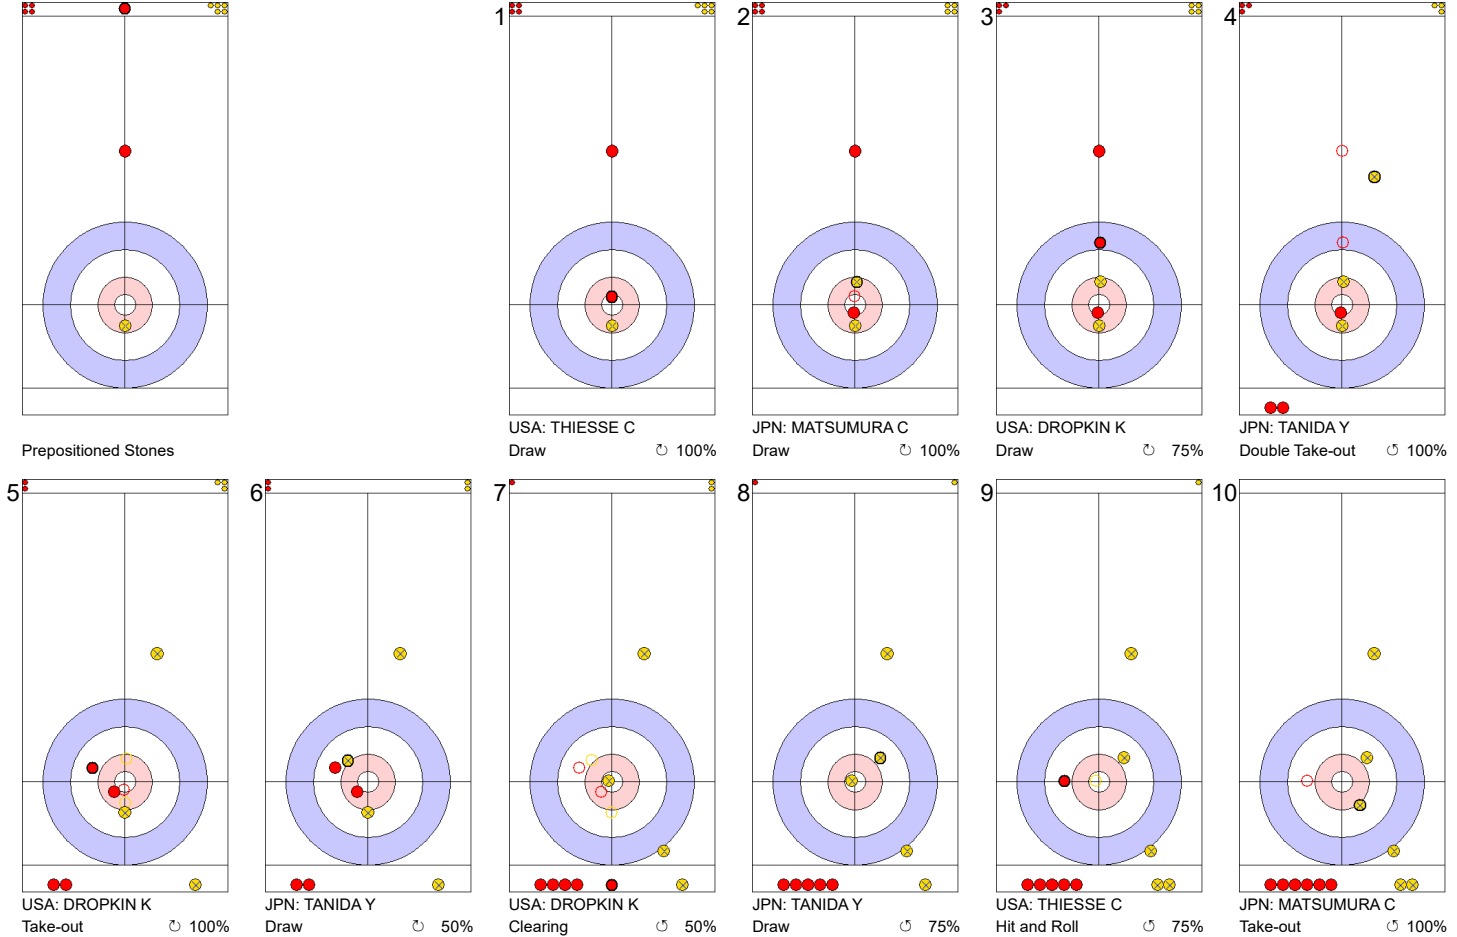

JPN: TANIDA Y
Draw ⤵ 100%

USA: DROPKIN K
Draw ⤵ 100%

JPN: TANIDA Y
Clearing ⤵ 100%

USA: DROPKIN K
Guard ⤵ 100%

JPN: TANIDA Y
Clearing ⤵ 100%

USA: THIESSE C
Guard ⤵ 50%

JPN: MATSUMURA C
Draw ⤵ 25%

	USA	JPN
Total Score	1	1
Time left	17:28	17:07

Legend:
 ⤵ Clockwise ⤶ Counter-clockwise - Not considered

Game - Shot by Shot

End 4 **USA - United States 2 + 0 (this end) = 2** **JPN - Japan 1 + 2 (this end) = 3**

	USA	JPN
Total Score	2	3
Time left	11:00	12:11

Legend:
 Clockwise
 Counter-clockwise
 - Not considered

Game - Shot by Shot

End 6 ● **USA - United States** 4 + 0 (this end) = 4 ● **JPN - Japan** 3 + 2 (this end) = 5

Power Play
Prepositioned Stones

USA: THIESSE C
Wick / Soft Peeling ⤴ 0%