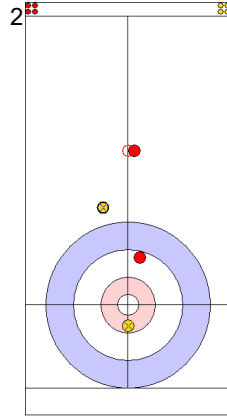

JPN: MATSUMURA C
Draw ⌚ 0%