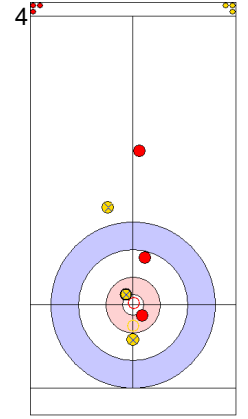

USA: THIESSE C
Take-out ⤴ 100%

JPN: MATSUMURA C
Draw ⤴ 100%

	USA	JPN
Total Score	4	5
Time left	05:08	06:11

Legend:
 ⤴ Clockwise ⤵ Counter-clockwise - Not considered

Game - Shot by Shot

End 8 **USA - United States 5 + 0 (this end) = 5** **JPN - Japan 5 + 2 (this end) = 7**

Prepositioned Stones

USA: THIESSE C
Draw ⌚ 75%

JPN: MATSUMURA C
Draw ⌚ 0%

USA: DROPKIN K
Draw ⌚ 100%

JPN: TANIDA Y
Draw ⌚ 100%

USA: DROPKIN K
Raise ⌚ 100%

JPN: TANIDA Y
Double Take-out ⌚ 50%

USA: DROPKIN K
Guard ⌚ 100%

JPN: TANIDA Y
Draw ⌚ 50%

USA: THIESSE C
Draw ⌚ 100%

JPN: MATSUMURA C
Promotion Take-out ⌚ 100%

	USA	JPN
Total Score	5	7
Time left	01:09	00:13

Legend:
 ⌚ Clockwise ⌚ Counter-clockwise - Not considered