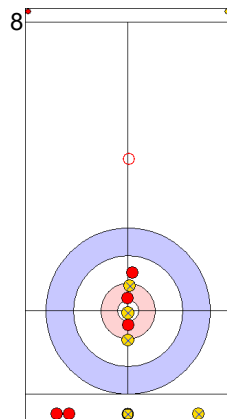

JPN: TANIDA Y
Draw ⤵ 100%

USA: DROPKIN K
Draw ⤵ 100%

JPN: TANIDA Y
Clearing ⤵ 100%

USA: DROPKIN K
Guard ⤵ 100%

JPN: TANIDA Y
Clearing ⤵ 100%

USA: THIESSE C
Guard ⤵ 50%

JPN: MATSUMURA C
Draw ⤵ 25%

	USA	JPN
Total Score	1	1
Time left	17:28	17:07

Legend:
 ⤵ Clockwise ⤶ Counter-clockwise - Not considered

Game - Shot by Shot

End 4 **USA - United States 2 + 0 (this end) = 2** **JPN - Japan 1 + 2 (this end) = 3**

	USA	JPN
Total Score	2	3
Time left	11:00	12:11