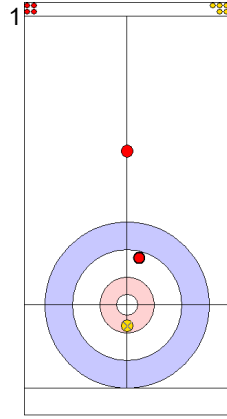

USA: THIESSE C
Draw ⌚ 75%