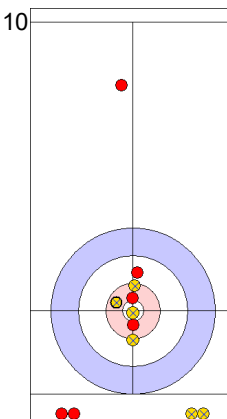

JPN: TANIDA Y
Draw ⤵ 100%

USA: DROPKIN K
Draw ⤵ 100%

JPN: TANIDA Y
Clearing ⤵ 100%

USA: DROPKIN K
Guard ⤵ 100%

JPN: TANIDA Y
Clearing ⤵ 100%

USA: THIESSE C
Guard ⤵ 50%

JPN: MATSUMURA C
Draw ⤵ 25%

	USA	JPN
Total Score	1	1
Time left	17:28	17:07

Legend:
 ⤵ Clockwise ⤶ Counter-clockwise - Not considered

Game - Shot by Shot

End 4 **USA - United States 2 + 0 (this end) = 2** **JPN - Japan 1 + 2 (this end) = 3**

	USA	JPN
Total Score	2	3
Time left	11:00	12:11