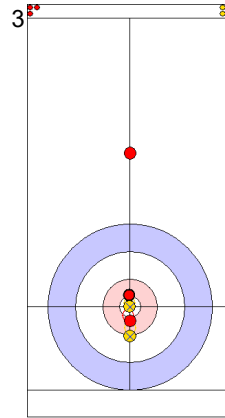

Game - Shot by Shot

End 2 **USA - United States** 1 + 0 (this end) = 1 **JPN - Japan** 0 + 1 (this end) = 1

Prepositioned Stones

USA: THIESSE C
Draw ⤵ 100%

JPN: MATSUMURA C
Draw ⤵ 100%

USA: DROPKIN K
Draw ⤵ 100%

JPN: TANIDA Y
Draw ⤵ 100%

USA: DROPKIN K
Draw ⤵ 100%

JPN: TANIDA Y
Clearing ⤵ 100%

USA: DROPKIN K
Guard ⤵ 100%

JPN: TANIDA Y
Clearing ⤵ 100%

USA: THIESSE C
Guard ⤵ 50%

JPN: MATSUMURA C
Draw ⤵ 25%

	USA	JPN
Total Score	1	1
Time left	17:28	17:07

Legend:
 ⤵ Clockwise ⤶ Counter-clockwise - Not considered

Game - Shot by Shot

End 4 **USA - United States 2 + 0 (this end) = 2** **JPN - Japan 1 + 2 (this end) = 3**

	USA	JPN
Total Score	2	3
Time left	11:00	12:11