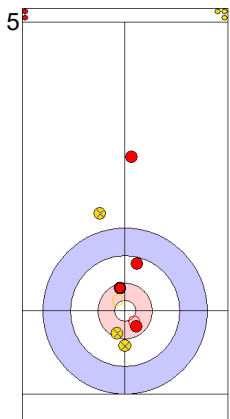

USA: THIESSE C
Take-out ⤴ 100%

JPN: MATSUMURA C
Draw ⤴ 100%

	USA	JPN
Total Score	4	5
Time left	05:08	06:11

Legend:
 ⤴ Clockwise ⤵ Counter-clockwise - Not considered

Game - Shot by Shot

End 8 **USA - United States 5 + 0 (this end) = 5** **JPN - Japan 5 + 2 (this end) = 7**

Prepositioned Stones

USA: THIESSE C
Draw ⌚ 75%

JPN: MATSUMURA C
Draw ⌚ 0%

USA: DROPKIN K
Draw ⌚ 100%

JPN: TANIDA Y
Draw ⌚ 100%

USA: DROPKIN K
Raise ⌚ 100%

JPN: TANIDA Y
Double Take-out ⌚ 50%

USA: DROPKIN K
Guard ⌚ 100%

JPN: TANIDA Y
Draw ⌚ 50%

USA: THIESSE C
Draw ⌚ 100%

JPN: MATSUMURA C
Promotion Take-out ⌚ 100%

	USA	JPN
Total Score	5	7
Time left	01:09	00:13

Legend:
 ⌚ Clockwise ⌚ Counter-clockwise - Not considered