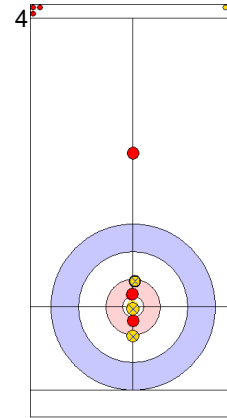

Game - Shot by Shot

End 2 **USA - United States** 1 + 0 (this end) = 1 **JPN - Japan** 0 + 1 (this end) = 1

Prepositioned Stones

USA: THIESSE C
Draw ⤵ 100%

JPN: MATSUMURA C
Draw ⤵ 100%

USA: DROPKIN K
Draw ⤵ 100%

JPN: TANIDA Y
Draw ⤵ 100%

USA: DROPKIN K
Draw ⤵ 100%

JPN: TANIDA Y
Clearing ⤵ 100%

USA: DROPKIN K
Guard ⤵ 100%

JPN: TANIDA Y
Clearing ⤵ 100%

USA: THIESSE C
Guard ⤵ 50%

JPN: MATSUMURA C
Draw ⤵ 25%

	USA	JPN
Total Score	1	1
Time left	17:28	17:07

Legend:
 ⤵ Clockwise ⤶ Counter-clockwise - Not considered

Game - Shot by Shot

End 4 **USA - United States 2 + 0 (this end) = 2** **JPN - Japan 1 + 2 (this end) = 3**

	USA	JPN
Total Score	2	3
Time left	11:00	12:11