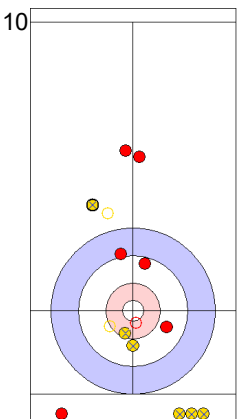

USA: THIESSE C
Take-out ⤴ 100%

JPN: MATSUMURA C
Draw ⤴ 100%

	USA	JPN
Total Score	4	5
Time left	05:08	06:11

Legend:
 ⤴ Clockwise ⤵ Counter-clockwise - Not considered

Game - Shot by Shot

End 8 **USA - United States 5 + 0 (this end) = 5** **JPN - Japan 5 + 2 (this end) = 7**

Prepositioned Stones

USA: THIESSE C
Draw ⌚ 75%

JPN: MATSUMURA C
Draw ⌚ 0%

USA: DROPKIN K
Draw ⌚ 100%

JPN: TANIDA Y
Draw ⌚ 100%

USA: DROPKIN K
Raise ⌚ 100%

JPN: TANIDA Y
Double Take-out ⌚ 50%

USA: DROPKIN K
Guard ⌚ 100%

JPN: TANIDA Y
Draw ⌚ 50%

USA: THIESSE C
Draw ⌚ 100%

JPN: MATSUMURA C
Promotion Take-out ⌚ 100%

	USA	JPN
Total Score	5	7
Time left	01:09	00:13

Legend:
 ⌚ Clockwise ⌚ Counter-clockwise - Not considered