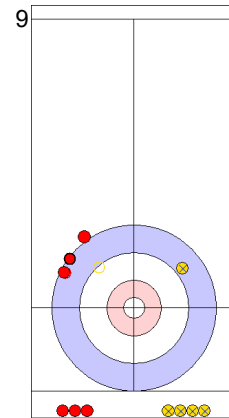

USA: THIESSE C
Take-out ⤴ 100%

JPN: MATSUMURA C
Draw ⤴ 100%

	USA	JPN
Total Score	4	5
Time left	05:08	06:11

Legend:
 ⤴ Clockwise ⤵ Counter-clockwise - Not considered

Game - Shot by Shot

End 8 **USA - United States 5 + 0 (this end) = 5** **JPN - Japan 5 + 2 (this end) = 7**