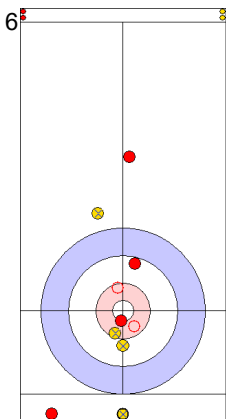

USA: THIESSE C
Take-out ⤴ 100%

JPN: MATSUMURA C
Draw ⤴ 100%

	USA	JPN
Total Score	4	5
Time left	05:08	06:11

Legend:
 ⤴ Clockwise ⤵ Counter-clockwise - Not considered

Game - Shot by Shot

End 8 **USA - United States 5 + 0 (this end) = 5** **JPN - Japan 5 + 2 (this end) = 7**

Prepositioned Stones

USA: THIESSE C
Draw ⌚ 75%

JPN: MATSUMURA C
Draw ⌚ 0%

USA: DROPKIN K
Draw ⌚ 100%

JPN: TANIDA Y
Draw ⌚ 100%

USA: DROPKIN K
Raise ⌚ 100%

JPN: TANIDA Y
Double Take-out ⌚ 50%

USA: DROPKIN K
Guard ⌚ 100%

JPN: TANIDA Y
Draw ⌚ 50%

USA: THIESSE C
Draw ⌚ 100%

JPN: MATSUMURA C
Promotion Take-out ⌚ 100%

	USA	JPN
Total Score	5	7
Time left	01:09	00:13

Legend:
 ⌚ Clockwise ⌚ Counter-clockwise - Not considered