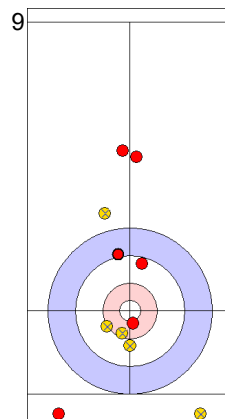

USA: THIESSE C
Take-out ⤴ 100%

JPN: MATSUMURA C
Draw ⤴ 100%

	USA	JPN
Total Score	4	5
Time left	05:08	06:11

Legend:
 ⤴ Clockwise ⤵ Counter-clockwise - Not considered

Game - Shot by Shot

End 8 **USA - United States 5 + 0 (this end) = 5** **JPN - Japan 5 + 2 (this end) = 7**

Prepositioned Stones

USA: THIESSE C
Draw ⌚ 75%

JPN: MATSUMURA C
Draw ⌚ 0%

USA: DROPKIN K
Draw ⌚ 100%

JPN: TANIDA Y
Draw ⌚ 100%

USA: DROPKIN K
Raise ⌚ 100%

JPN: TANIDA Y
Double Take-out ⌚ 50%

USA: DROPKIN K
Guard ⌚ 100%

JPN: TANIDA Y
Draw ⌚ 50%

USA: THIESSE C
Draw ⌚ 100%

JPN: MATSUMURA C
Promotion Take-out ⌚ 100%

	USA	JPN
Total Score	5	7
Time left	01:09	00:13

Legend:
 ⌚ Clockwise ⌚ Counter-clockwise - Not considered