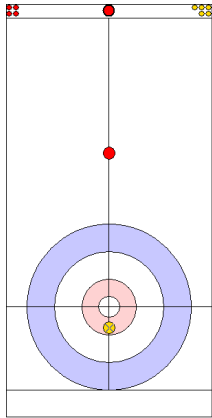

Game - Shot by Shot

End 2 **USA - United States** 1 + 0 (this end) = 1 **JPN - Japan** 0 + 1 (this end) = 1

Prepositioned Stones

USA: THIESSE C
Draw ⤵ 100%

JPN: MATSUMURA C
Draw ⤵ 100%

USA: DROPKIN K
Draw ⤵ 100%

JPN: TANIDA Y
Draw ⤵ 100%

USA: DROPKIN K
Draw ⤵ 100%

JPN: TANIDA Y
Clearing ⤵ 100%

USA: DROPKIN K
Guard ⤵ 100%

JPN: TANIDA Y
Clearing ⤵ 100%

USA: THIESSE C
Guard ⤵ 50%

JPN: MATSUMURA C
Draw ⤵ 25%

	USA	JPN
Total Score	1	1
Time left	17:28	17:07

Legend:
 ⤵ Clockwise ⤶ Counter-clockwise - Not considered

Game - Shot by Shot

End 4 **USA - United States 2 + 0 (this end) = 2** **JPN - Japan 1 + 2 (this end) = 3**

	USA	JPN
Total Score	2	3
Time left	11:00	12:11

Legend:
 Clockwise
 Counter-clockwise
 - Not considered

Game - Shot by Shot

End 6 ● **USA - United States** 4 + 0 (this end) = 4 ● **JPN - Japan** 3 + 2 (this end) = 5

Power Play
Prepositioned Stones

USA: THIESSE C
Wick / Soft Peeling ⤴ 0%