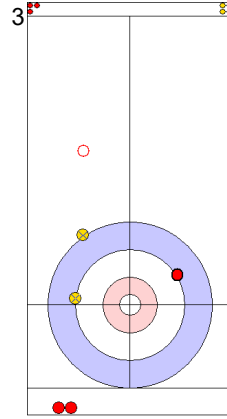

USA: DROPKIN K
Wick / Soft Peeling ⤴ 100%