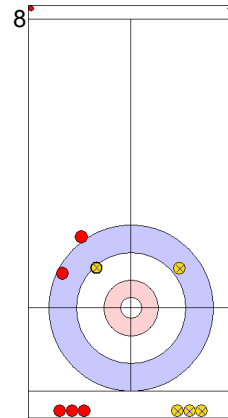

JPN: TANIDA Y
Draw ⤴ 100%