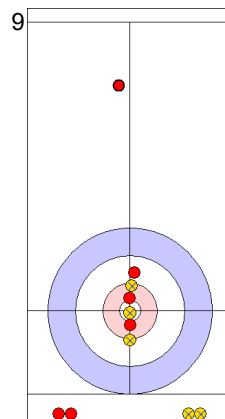

JPN: TANIDA Y
Draw ⤵ 100%

USA: DROPKIN K
Draw ⤵ 100%

JPN: TANIDA Y
Clearing ⤵ 100%

USA: DROPKIN K
Guard ⤵ 100%

JPN: TANIDA Y
Clearing ⤵ 100%

USA: THIESSE C
Guard ⤵ 50%

JPN: MATSUMURA C
Draw ⤵ 25%

	USA	JPN
Total Score	1	1
Time left	17:28	17:07

Legend:
 ⤵ Clockwise ⤶ Counter-clockwise - Not considered

Game - Shot by Shot

End 4 **USA - United States 2 + 0 (this end) = 2** **JPN - Japan 1 + 2 (this end) = 3**

	USA	JPN
Total Score	2	3
Time left	11:00	12:11