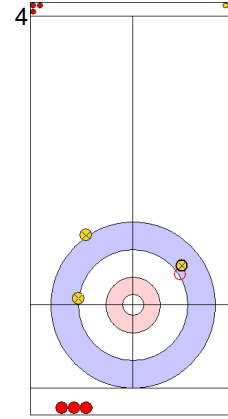

JPN: TANIDA Y
Take-out ⤴ 100%