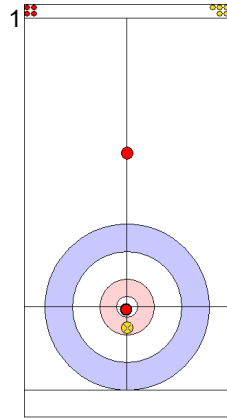

Game - Shot by Shot

End 2 **USA - United States** 1 + 0 (this end) = 1 **JPN - Japan** 0 + 1 (this end) = 1

Prepositioned Stones

USA: THIESSE C
Draw ⤵ 100%

JPN: MATSUMURA C
Draw ⤵ 100%

USA: DROPKIN K
Draw ⤵ 100%

JPN: TANIDA Y
Draw ⤵ 100%

USA: DROPKIN K
Draw ⤵ 100%

JPN: TANIDA Y
Clearing ⤵ 100%

USA: DROPKIN K
Guard ⤵ 100%

JPN: TANIDA Y
Clearing ⤵ 100%

USA: THIESSE C
Guard ⤵ 50%

JPN: MATSUMURA C
Draw ⤵ 25%

	USA	JPN
Total Score	1	1
Time left	17:28	17:07

Legend:
 ⤵ Clockwise ⤶ Counter-clockwise - Not considered

Game - Shot by Shot

End 4 **USA - United States 2 + 0 (this end) = 2** **JPN - Japan 1 + 2 (this end) = 3**

	USA	JPN
Total Score	2	3
Time left	11:00	12:11