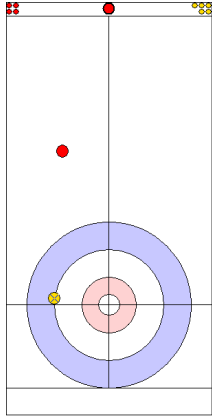

Legend:
 ⤵ Clockwise ⤶ Counter-clockwise - Not considered

Game - Shot by Shot

End 4 **USA - United States 2 + 0 (this end) = 2** **JPN - Japan 1 + 2 (this end) = 3**

	USA	JPN
Total Score	2	3
Time left	11:00	12:11

Legend:
 Clockwise
 Counter-clockwise
 - Not considered

Game - Shot by Shot

End 6 ● **USA - United States** 4 + 0 (this end) = 4 ● **JPN - Japan** 3 + 2 (this end) = 5

Power Play
Prepositioned Stones

USA: THIESSE C
Wick / Soft Peeling ⤴ 0%