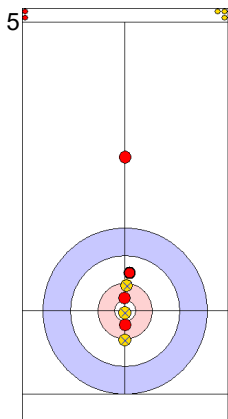

Game - Shot by Shot

End 2 **USA - United States** 1 + 0 (this end) = 1 **JPN - Japan** 0 + 1 (this end) = 1

Prepositioned Stones

USA: THIESSE C
Draw ⤵ 100%

JPN: MATSUMURA C
Draw ⤵ 100%

USA: DROPKIN K
Draw ⤵ 100%

JPN: TANIDA Y
Draw ⤵ 100%

USA: DROPKIN K
Draw ⤵ 100%

JPN: TANIDA Y
Clearing ⤵ 100%

USA: DROPKIN K
Guard ⤵ 100%

JPN: TANIDA Y
Clearing ⤵ 100%

USA: THIESSE C
Guard ⤵ 50%

JPN: MATSUMURA C
Draw ⤵ 25%

	USA	JPN
Total Score	1	1
Time left	17:28	17:07

Legend:
 ⤵ Clockwise ⤶ Counter-clockwise - Not considered

Game - Shot by Shot

End 4 **USA - United States 2 + 0 (this end) = 2** **JPN - Japan 1 + 2 (this end) = 3**

	USA	JPN
Total Score	2	3
Time left	11:00	12:11