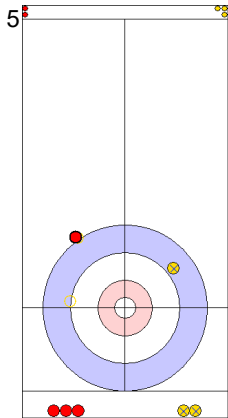

USA: DROPKIN K
Double Take-out ⤴ 100%