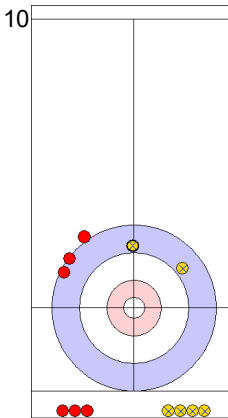

USA: THIESSE C
Take-out ⤴ 100%

JPN: MATSUMURA C
Draw ⤴ 100%

	USA	JPN
Total Score	4	5
Time left	05:08	06:11

Legend:
 ⤴ Clockwise ⤵ Counter-clockwise - Not considered

Game - Shot by Shot

End 8 **USA - United States 5 + 0 (this end) = 5** **JPN - Japan 5 + 2 (this end) = 7**