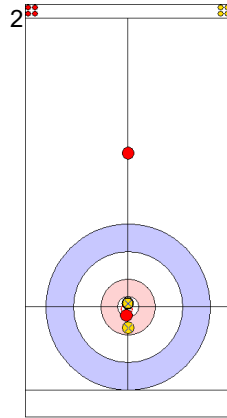

Game - Shot by Shot

End 2 **USA - United States** 1 + 0 (this end) = 1 **JPN - Japan** 0 + 1 (this end) = 1

Prepositioned Stones

USA: THIESSE C
Draw ⤵ 100%

JPN: MATSUMURA C
Draw ⤵ 100%

USA: DROPKIN K
Draw ⤵ 100%

JPN: TANIDA Y
Draw ⤵ 100%

USA: DROPKIN K
Draw ⤵ 100%

JPN: TANIDA Y
Clearing ⤵ 100%

USA: DROPKIN K
Guard ⤵ 100%

JPN: TANIDA Y
Clearing ⤵ 100%

USA: THIESSE C
Guard ⤵ 50%

JPN: MATSUMURA C
Draw ⤵ 25%

	USA	JPN
Total Score	1	1
Time left	17:28	17:07

Legend:
 ⤵ Clockwise ⤶ Counter-clockwise - Not considered

Game - Shot by Shot

End 4 **USA - United States 2 + 0 (this end) = 2** **JPN - Japan 1 + 2 (this end) = 3**

	USA	JPN
Total Score	2	3
Time left	11:00	12:11