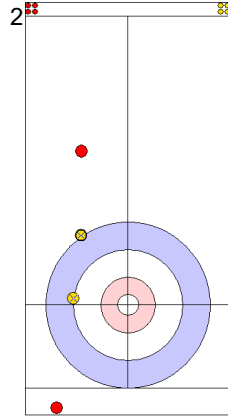

Legend:
 ⤵ Clockwise ⤶ Counter-clockwise - Not considered

Game - Shot by Shot

End 4 **USA - United States 2 + 0 (this end) = 2** **JPN - Japan 1 + 2 (this end) = 3**

	USA	JPN
Total Score	2	3
Time left	11:00	12:11

Legend:
 Clockwise
 Counter-clockwise
 - Not considered

Game - Shot by Shot

End 6 ● **USA - United States** 4 + 0 (this end) = 4 ● **JPN - Japan** 3 + 2 (this end) = 5

Power Play
Prepositioned Stones

USA: THIESSE C
Wick / Soft Peeling ⤴ 0%