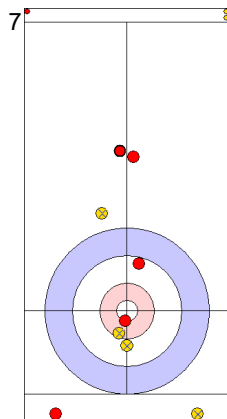

USA: THIESSE C
Take-out ⤴ 100%

JPN: MATSUMURA C
Draw ⤴ 100%

	USA	JPN
Total Score	4	5
Time left	05:08	06:11

Legend:
 ⤴ Clockwise ⤵ Counter-clockwise - Not considered

Game - Shot by Shot

End 8 **USA - United States 5 + 0 (this end) = 5** **JPN - Japan 5 + 2 (this end) = 7**

Prepositioned Stones

USA: THIESSE C
Draw ⌚ 75%

JPN: MATSUMURA C
Draw ⌚ 0%

USA: DROPKIN K
Draw ⌚ 100%

JPN: TANIDA Y
Draw ⌚ 100%

USA: DROPKIN K
Raise ⌚ 100%

JPN: TANIDA Y
Double Take-out ⌚ 50%

USA: DROPKIN K
Guard ⌚ 100%

JPN: TANIDA Y
Draw ⌚ 50%

USA: THIESSE C
Draw ⌚ 100%

JPN: MATSUMURA C
Promotion Take-out ⌚ 100%

	USA	JPN
Total Score	5	7
Time left	01:09	00:13

Legend:
 ⌚ Clockwise ⌚ Counter-clockwise - Not considered