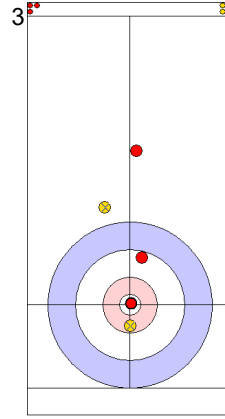

USA: DROPKIN K
Draw ⌚ 100%