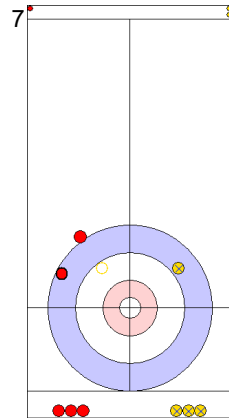

Legend:
 Clockwise
 Counter-clockwise
 - Not considered

Game - Shot by Shot

End 6 ● **USA - United States** 4 + 0 (this end) = 4 ● **JPN - Japan** 3 + 2 (this end) = 5

Power Play
Prepositioned Stones

USA: THIESSE C
Wick / Soft Peeling ⤴ 0%

JPN: MATSUMURA C
Draw ⤴ 75%

USA: DROPKIN K
Wick / Soft Peeling ⤴ 100%

JPN: TANIDA Y
Take-out ⤴ 100%

USA: DROPKIN K
Double Take-out ⤴ 100%

JPN: TANIDA Y
Draw ⤴ 100%

USA: DROPKIN K
Hit and Roll ⤴ 75%

JPN: TANIDA Y
Draw ⤴ 100%

USA: THIESSE C
Take-out ⤴ 100%

JPN: MATSUMURA C
Draw ⤴ 100%

	USA	JPN
Total Score	4	5
Time left	05:08	06:11

Legend:
 ⤴ Clockwise ⤵ Counter-clockwise - Not considered

Game - Shot by Shot

End 8 **USA - United States 5 + 0 (this end) = 5** **JPN - Japan 5 + 2 (this end) = 7**