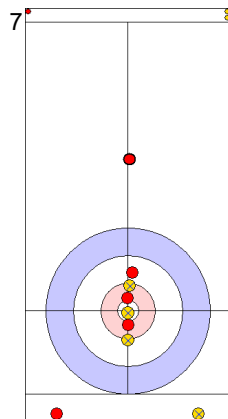

Game - Shot by Shot

End 2 **USA - United States** 1 + 0 (this end) = 1 **JPN - Japan** 0 + 1 (this end) = 1

Prepositioned Stones

USA: THIESSE C
Draw ⤵ 100%

JPN: MATSUMURA C
Draw ⤵ 100%

USA: DROPKIN K
Draw ⤵ 100%

JPN: TANIDA Y
Draw ⤵ 100%

USA: DROPKIN K
Draw ⤵ 100%

JPN: TANIDA Y
Clearing ⤵ 100%

USA: DROPKIN K
Guard ⤵ 100%

JPN: TANIDA Y
Clearing ⤵ 100%

USA: THIESSE C
Guard ⤵ 50%

JPN: MATSUMURA C
Draw ⤵ 25%

	USA	JPN
Total Score	1	1
Time left	17:28	17:07

Legend:
 ⤵ Clockwise ⤶ Counter-clockwise - Not considered

Game - Shot by Shot

End 4 **USA - United States 2 + 0 (this end) = 2** **JPN - Japan 1 + 2 (this end) = 3**

	USA	JPN
Total Score	2	3
Time left	11:00	12:11