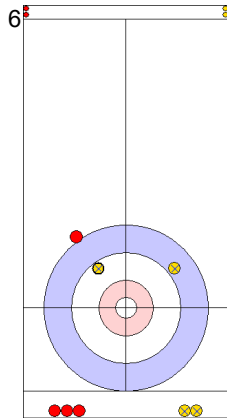

JPN: TANIDA Y
Draw ⤴ 100%