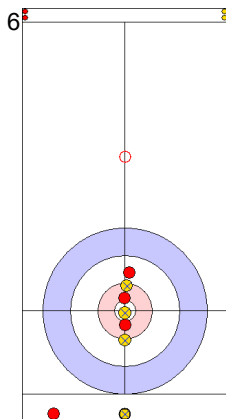

Game - Shot by Shot

End 2 **USA - United States** 1 + 0 (this end) = 1 **JPN - Japan** 0 + 1 (this end) = 1

Prepositioned Stones

USA: THIESSE C
Draw ⤵ 100%

JPN: MATSUMURA C
Draw ⤵ 100%

USA: DROPKIN K
Draw ⤵ 100%

JPN: TANIDA Y
Draw ⤵ 100%

USA: DROPKIN K
Draw ⤵ 100%

JPN: TANIDA Y
Clearing ⤵ 100%

USA: DROPKIN K
Guard ⤵ 100%

JPN: TANIDA Y
Clearing ⤵ 100%

USA: THIESSE C
Guard ⤵ 50%

JPN: MATSUMURA C
Draw ⤵ 25%

	USA	JPN
Total Score	1	1
Time left	17:28	17:07

Legend:
 ⤵ Clockwise ⤶ Counter-clockwise - Not considered

Game - Shot by Shot

End 4 **USA - United States 2 + 0 (this end) = 2** **JPN - Japan 1 + 2 (this end) = 3**

	USA	JPN
Total Score	2	3
Time left	11:00	12:11