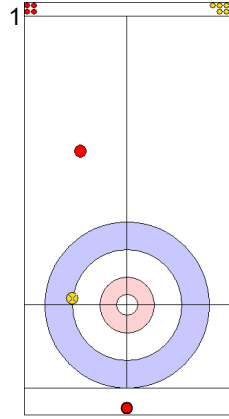

Legend:
 ⤵ Clockwise ⤶ Counter-clockwise - Not considered

Game - Shot by Shot

End 4 **USA - United States 2 + 0 (this end) = 2** **JPN - Japan 1 + 2 (this end) = 3**

	USA	JPN
Total Score	2	3
Time left	11:00	12:11

Legend:
 Clockwise
 Counter-clockwise
 - Not considered

Game - Shot by Shot

End 6 ● **USA - United States** 4 + 0 (this end) = 4 ● **JPN - Japan** 3 + 2 (this end) = 5

Power Play
Prepositioned Stones

USA: THIESSE C
Wick / Soft Peeling ⤴ 0%