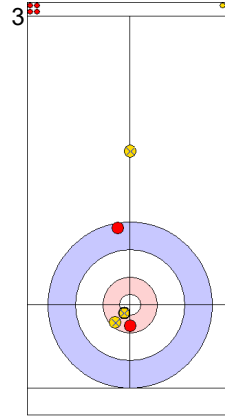

TUR: YILDIZ D  
Draw   ⤵ 100%

|             | GER   | TUR   |
|-------------|-------|-------|
| Total Score | 0     | 3     |
| Time left   | 19:39 | 19:07 |

**Legend:**  
 ⤵ Clockwise   ⤴ Counter-clockwise   - Not considered

**Game - Shot by Shot**

**End 2**   ● **GER - Germany**   0 + 1 (this end) = 1      ● **TUR - Türkiye**   3 + 0 (this end) = 3

Prepositioned Stones

TUR: YILDIZ D  
Draw      ⤵ 50%

GER: SCHOELL PL  
Draw      ⤵ 75%

TUR: CAKIR BO  
Draw      ⤵ 100%

GER: HARSCH K  
Promotion Take-out      ⤵ 25%

TUR: CAKIR BO  
Guard      ⤵ 100%

GER: HARSCH K  
Draw      ⤵ 0%

TUR: CAKIR BO  
Draw      ⤵ 100%

GER: HARSCH K  
Promotion Take-out      ⤵ 100%