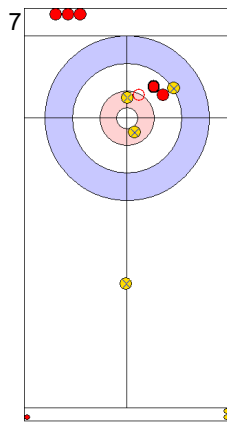

GER: HARSCH K  
Raise   ⤵ 100%

TUR: CAKIR BO  
Promotion Take-out   ⤵ 100%

GER: HARSCH K  
Draw   ⤵ 50%

TUR: CAKIR BO  
Draw   ⤵ 100%

GER: HARSCH K  
Raise   ⤵ 0%

TUR: CAKIR BO  
Draw   ⤵ 100%

GER: SCHOELL PL  
Take-out   ⤵ 75%

TUR: YILDIZ D  
Double Take-out   ⤵ 100%

|             | GER   | TUR   |
|-------------|-------|-------|
| Total Score | 3     | 8     |
| Time left   | 08:57 | 08:11 |

**Legend:**  
 ⤵ Clockwise   ⤴ Counter-clockwise   - Not considered