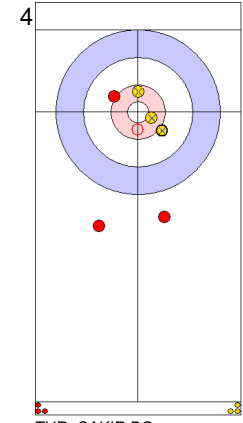

**Game - Shot by Shot**

**End 1**   ● **GER - Germany**   **0 + 0** (this end) = **0**   ● **TUR - Türkiye**   **0 + 3** (this end) = **3**

Prepositioned Stones

GER: SCHOELL PL  
Draw   ⤵ 0%

TUR: YILDIZ D  
Draw   ⤵ 75%

GER: HARSCH K  
Draw   ⤵ 100%

TUR: CAKIR BO  
Raise   ⤵ 100%

GER: HARSCH K  
Raise   ⤵ 100%

TUR: CAKIR BO  
Double Take-out   ⤵ 100%

GER: HARSCH K  
Double Take-out   ⤵ 100%

TUR: CAKIR BO  
Draw   ⤵ 100%

GER: SCHOELL PL  
Take-out   ⤵ 0%

TUR: YILDIZ D  
Draw   ⤵ 100%

|             | GER   | TUR   |
|-------------|-------|-------|
| Total Score | 0     | 3     |
| Time left   | 19:39 | 19:07 |

**Legend:**  
 ⤵ Clockwise   ⤴ Counter-clockwise   - Not considered