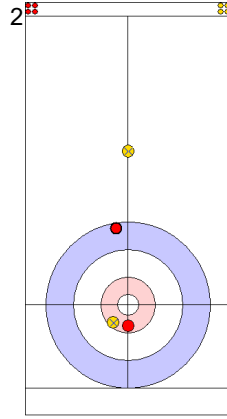

TUR: YILDIZ D  
Draw   ⤵ 100%

|             | GER   | TUR   |
|-------------|-------|-------|
| Total Score | 0     | 3     |
| Time left   | 19:39 | 19:07 |

**Legend:**  
 ⤵ Clockwise   ⤴ Counter-clockwise   - Not considered

**Game - Shot by Shot**

**End 2**   ● **GER - Germany**   0 + 1 (this end) = 1      ● **TUR - Türkiye**   3 + 0 (this end) = 3

Prepositioned Stones

TUR: YILDIZ D  
Draw      ⤵ 50%

GER: SCHOELL PL  
Draw      ⤵ 75%