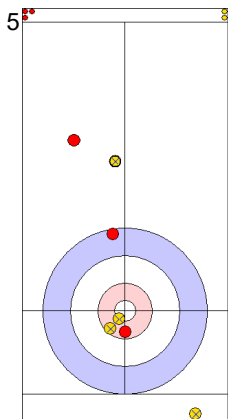

TUR: YILDIZ D  
Draw   ⤵ 100%

|             | GER   | TUR   |
|-------------|-------|-------|
| Total Score | 0     | 3     |
| Time left   | 19:39 | 19:07 |

**Legend:**  
 ⤵ Clockwise   ⤴ Counter-clockwise   - Not considered

**Game - Shot by Shot**

**End 2**   ● **GER - Germany**   0 + 1 (this end) = 1      ● **TUR - Türkiye**   3 + 0 (this end) = 3

Prepositioned Stones

TUR: YILDIZ D  
Draw      ⤵ 50%

GER: SCHOELL PL  
Draw      ⤵ 75%

TUR: CAKIR BO  
Draw      ⤵ 100%

GER: HARSCH K  
Promotion Take-out      ⤵ 25%

TUR: CAKIR BO  
Guard      ⤵ 100%

GER: HARSCH K  
Draw      ⤵ 0%

TUR: CAKIR BO  
Draw      ⤵ 100%

GER: HARSCH K  
Promotion Take-out      ⤵ 100%

TUR: YILDIZ D  
Guard      ⤵ 100%

GER: SCHOELL PL  
Raise      ⤵ 100%

|             | GER   | TUR   |
|-------------|-------|-------|
| Total Score | 1     | 3     |
| Time left   | 17:10 | 16:45 |

**Legend:**  
 ⤵ Clockwise      ⤴ Counter-clockwise      - Not considered