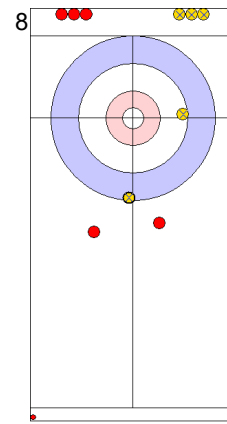

GER: HARSCH K  
Draw   ⤵ 100%

TUR: CAKIR BO  
Raise   ⤵ 100%

GER: HARSCH K  
Raise   ⤵ 100%

TUR: CAKIR BO  
Double Take-out   ⤵ 100%

GER: HARSCH K  
Double Take-out   ⤵ 100%

TUR: CAKIR BO  
Draw   ⤵ 100%

GER: SCHOELL PL  
Take-out   ⤵ 0%

TUR: YILDIZ D  
Draw   ⤵ 100%

|             | GER   | TUR   |
|-------------|-------|-------|
| Total Score | 0     | 3     |
| Time left   | 19:39 | 19:07 |

**Legend:**  
 ⤵ Clockwise   ⤴ Counter-clockwise   - Not considered