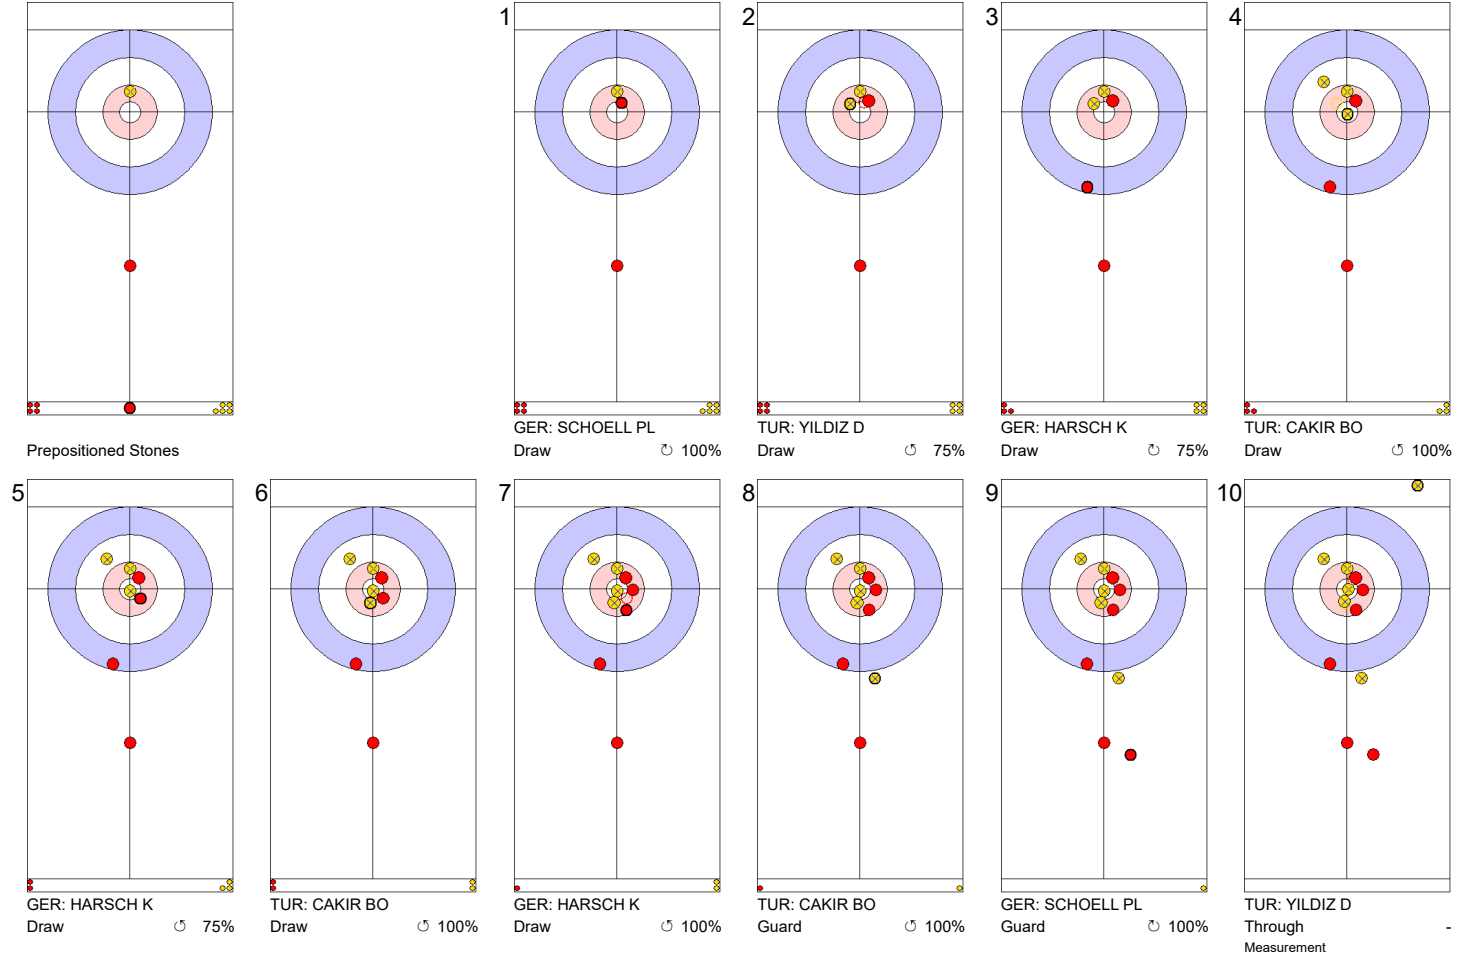

SUN 23 APR 2023
Start Time 18:00

Round Robin Session 6
Group B - Sheet C

Game - Shot by Shot

End 3   ● **GER - Germany**   **1 + 0** (this end) = **1**   ● **TUR - Türkiye**   **3 + 2** (this end) = **5**

	GER	TUR
Total Score	1	5
Time left	14:31	13:45

Legend:
↻ Clockwise   ↺ Counter-clockwise   - Not considered