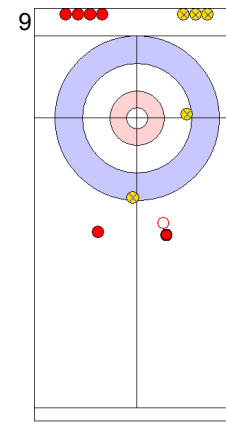

GER: HARSCH K  
Draw   ⤵ 100%

TUR: CAKIR BO  
Raise   ⤵ 100%

GER: HARSCH K  
Raise   ⤵ 100%

TUR: CAKIR BO  
Double Take-out   ⤵ 100%

GER: HARSCH K  
Double Take-out   ⤵ 100%

TUR: CAKIR BO  
Draw   ⤵ 100%

GER: SCHOELL PL  
Take-out   ⤵ 0%

TUR: YILDIZ D  
Draw   ⤵ 100%

|             | GER   | TUR   |
|-------------|-------|-------|
| Total Score | 0     | 3     |
| Time left   | 19:39 | 19:07 |

**Legend:**  
 ⤵ Clockwise   ⤴ Counter-clockwise   - Not considered