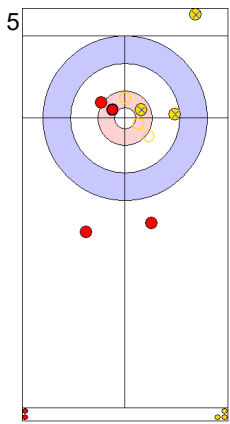

**Game - Shot by Shot**

**End 1**   ● **GER - Germany**   **0 + 0** (this end) = **0**   ● **TUR - Türkiye**   **0 + 3** (this end) = **3**

Prepositioned Stones

GER: SCHOELL PL  
Draw   ⤵ 0%

TUR: YILDIZ D  
Draw   ⤵ 75%

GER: HARSCH K  
Draw   ⤵ 100%

TUR: CAKIR BO  
Raise   ⤵ 100%

GER: HARSCH K  
Raise   ⤵ 100%

TUR: CAKIR BO  
Double Take-out   ⤵ 100%

GER: HARSCH K  
Double Take-out   ⤵ 100%

TUR: CAKIR BO  
Draw   ⤵ 100%

GER: SCHOELL PL  
Take-out   ⤵ 0%

TUR: YILDIZ D  
Draw   ⤵ 100%

|             | GER   | TUR   |
|-------------|-------|-------|
| Total Score | 0     | 3     |
| Time left   | 19:39 | 19:07 |

**Legend:**  
 ⤵ Clockwise   ⤴ Counter-clockwise   - Not considered