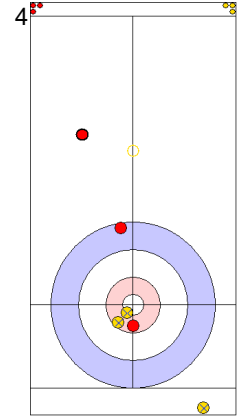

TUR: YILDIZ D  
Draw   ⤵ 100%

|             | GER   | TUR   |
|-------------|-------|-------|
| Total Score | 0     | 3     |
| Time left   | 19:39 | 19:07 |

**Legend:**  
 ⤵ Clockwise   ⤴ Counter-clockwise   - Not considered

**Game - Shot by Shot**

**End 2**   ● **GER - Germany**   0 + 1 (this end) = 1      ● **TUR - Türkiye**   3 + 0 (this end) = 3

Prepositioned Stones

TUR: YILDIZ D  
Draw      ⤵ 50%

GER: SCHOELL PL  
Draw      ⤵ 75%

TUR: CAKIR BO  
Draw      ⤵ 100%

GER: HARSCH K  
Promotion Take-out      ⤵ 25%

TUR: CAKIR BO  
Guard      ⤵ 100%

GER: HARSCH K  
Draw      ⤵ 0%

TUR: CAKIR BO  
Draw      ⤵ 100%

GER: HARSCH K  
Promotion Take-out      ⤵ 100%

TUR: YILDIZ D  
Guard      ⤵ 100%

GER: SCHOELL PL  
Raise      ⤵ 100%

|             | GER   | TUR   |
|-------------|-------|-------|
| Total Score | 1     | 3     |
| Time left   | 17:10 | 16:45 |

**Legend:**  
 ⤵ Clockwise      ⤴ Counter-clockwise      - Not considered