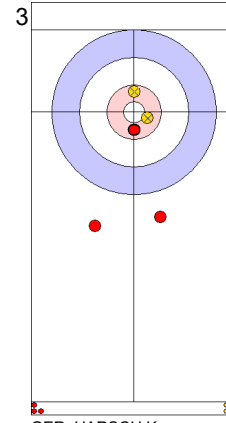

**Game - Shot by Shot**

**End 1**   ● **GER - Germany**   **0 + 0** (this end) = **0**   ● **TUR - Türkiye**   **0 + 3** (this end) = **3**

Prepositioned Stones

GER: SCHOELL PL  
Draw   ⤵ 0%

TUR: YILDIZ D  
Draw   ⤵ 75%

GER: HARSCH K  
Draw   ⤵ 100%

TUR: CAKIR BO  
Raise   ⤵ 100%

GER: HARSCH K  
Raise   ⤵ 100%

TUR: CAKIR BO  
Double Take-out   ⤵ 100%

GER: HARSCH K  
Double Take-out   ⤵ 100%

TUR: CAKIR BO  
Draw   ⤵ 100%

GER: SCHOELL PL  
Take-out   ⤵ 0%

TUR: YILDIZ D  
Draw   ⤵ 100%

|             | GER   | TUR   |
|-------------|-------|-------|
| Total Score | 0     | 3     |
| Time left   | 19:39 | 19:07 |

**Legend:**  
 ⤵ Clockwise   ⤴ Counter-clockwise   - Not considered