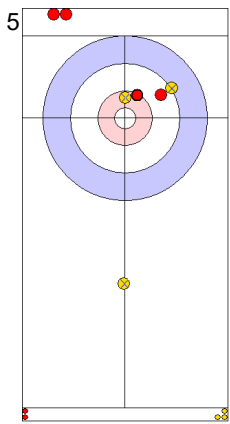

GER: HARSCH K
Draw   ⤵ 50%