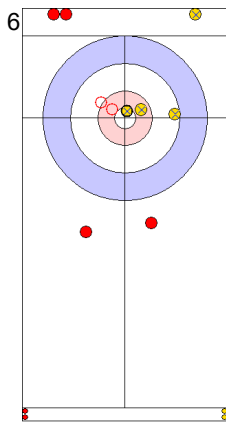

**Game - Shot by Shot**

**End 1**   ● **GER - Germany**   **0 + 0** (this end) = **0**   ● **TUR - Türkiye**   **0 + 3** (this end) = **3**

Prepositioned Stones

GER: SCHOELL PL  
Draw   ⤵ 0%

TUR: YILDIZ D  
Draw   ⤵ 75%

GER: HARSCH K  
Draw   ⤵ 100%

TUR: CAKIR BO  
Raise   ⤵ 100%

GER: HARSCH K  
Raise   ⤵ 100%

TUR: CAKIR BO  
Double Take-out   ⤵ 100%

GER: HARSCH K  
Double Take-out   ⤵ 100%

TUR: CAKIR BO  
Draw   ⤵ 100%

GER: SCHOELL PL  
Take-out   ⤵ 0%

TUR: YILDIZ D  
Draw   ⤵ 100%

|             | GER   | TUR   |
|-------------|-------|-------|
| Total Score | 0     | 3     |
| Time left   | 19:39 | 19:07 |

**Legend:**  
 ⤵ Clockwise   ⤴ Counter-clockwise   - Not considered