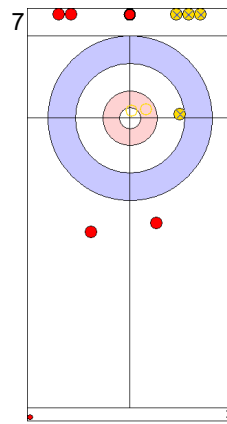

GER: HARSCH K  
Draw   ⤵ 100%

TUR: CAKIR BO  
Raise   ⤵ 100%

GER: HARSCH K  
Raise   ⤵ 100%

TUR: CAKIR BO  
Double Take-out   ⤵ 100%

GER: HARSCH K  
Double Take-out   ⤵ 100%

TUR: CAKIR BO  
Draw   ⤵ 100%

GER: SCHOELL PL  
Take-out   ⤵ 0%

TUR: YILDIZ D  
Draw   ⤵ 100%

|             | GER   | TUR   |
|-------------|-------|-------|
| Total Score | 0     | 3     |
| Time left   | 19:39 | 19:07 |

**Legend:**  
 ⤵ Clockwise   ⤴ Counter-clockwise   - Not considered