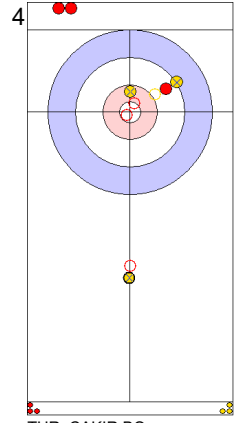

TUR: CAKIR BO
Promotion Take-out   ⤵ 100%