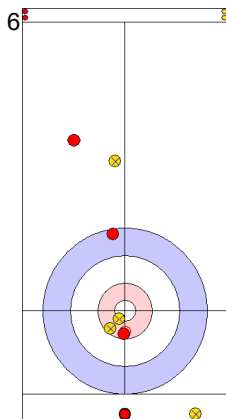

TUR: YILDIZ D  
Draw   ⤵ 100%

|             | GER   | TUR   |
|-------------|-------|-------|
| Total Score | 0     | 3     |
| Time left   | 19:39 | 19:07 |

**Legend:**  
 ⤵ Clockwise   ⤴ Counter-clockwise   - Not considered

**Game - Shot by Shot**

**End 2**   ● **GER - Germany**   0 + 1 (this end) = 1      ● **TUR - Türkiye**   3 + 0 (this end) = 3

Prepositioned Stones

TUR: YILDIZ D  
Draw      ⤵ 50%

GER: SCHOELL PL  
Draw      ⤵ 75%

TUR: CAKIR BO  
Draw      ⤵ 100%

GER: HARSCH K  
Promotion Take-out      ⤵ 25%

TUR: CAKIR BO  
Guard      ⤵ 100%

GER: HARSCH K  
Draw      ⤵ 0%

TUR: CAKIR BO  
Draw      ⤵ 100%

GER: HARSCH K  
Promotion Take-out      ⤵ 100%

TUR: YILDIZ D  
Guard      ⤵ 100%

GER: SCHOELL PL  
Raise      ⤵ 100%

|             | GER   | TUR   |
|-------------|-------|-------|
| Total Score | 1     | 3     |
| Time left   | 17:10 | 16:45 |

**Legend:**  
 ⤵ Clockwise      ⤴ Counter-clockwise      - Not considered