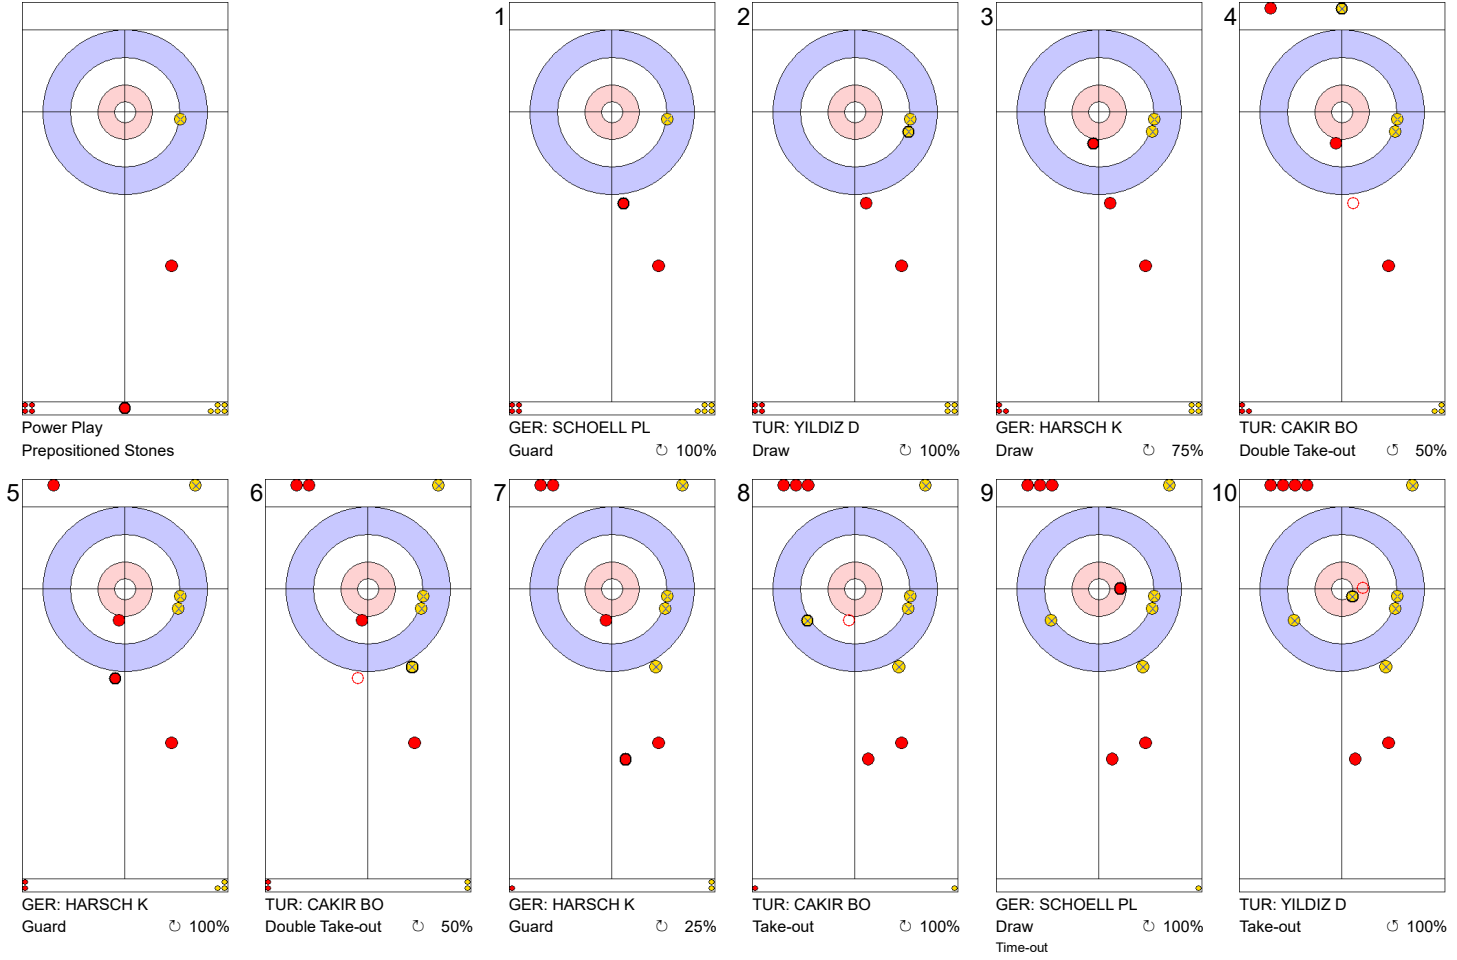

TUR: YILDIZ D  
Double Take-out   ⤵ 100%

|             | GER   | TUR   |
|-------------|-------|-------|
| Total Score | 3     | 8     |
| Time left   | 08:57 | 08:11 |

**Legend:**  
 ⤵ Clockwise   ⤴ Counter-clockwise   - Not considered

SUN 23 APR 2023  
Start Time 18:00

**Round Robin Session 6**  
**Group B - Sheet C**

**Game - Shot by Shot**

**End 6**   **GER - Germany 3 + 3 (this end) = 6**   **TUR - Türkiye 8 + 0 (this end) = 8**

|             | GER   | TUR   |
|-------------|-------|-------|
| Total Score | 6     | 8     |
| Time left   | 06:17 | 05:02 |

**Legend:**  
 ↻ Clockwise    ↺ Counter-clockwise    - Not considered

**Game - Shot by Shot**

**End 7**   **GER - Germany**   **6 + 0** (this end) = **6**      **TUR - Türkiye**   **8 + 4** (this end) = **12**