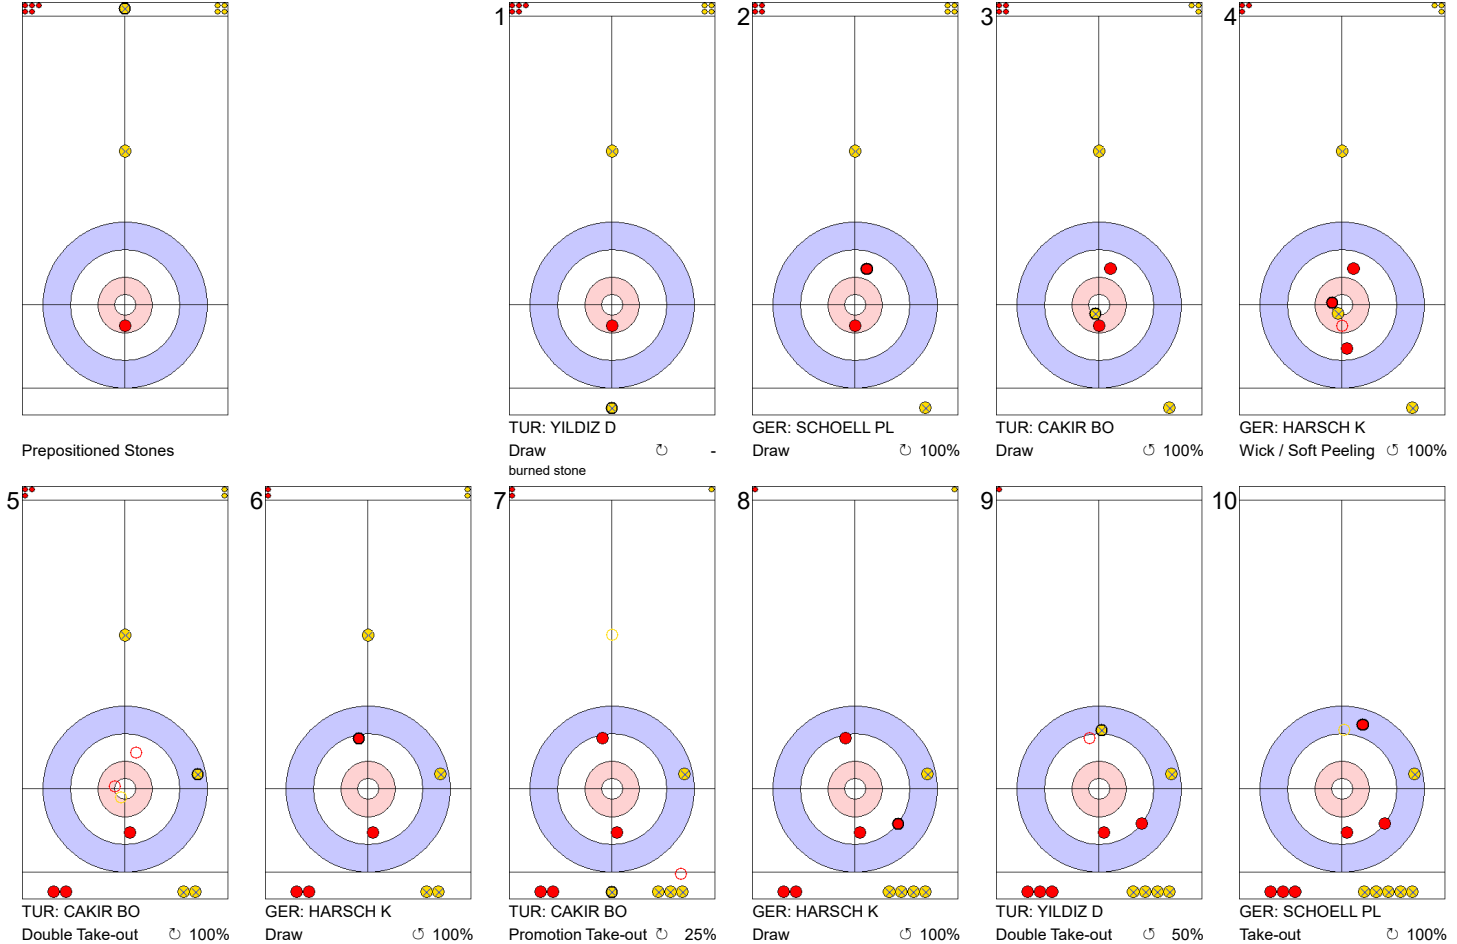

TUR: YILDIZ D  
Double Take-out   ⤵ 100%

|             | GER   | TUR   |
|-------------|-------|-------|
| Total Score | 3     | 8     |
| Time left   | 08:57 | 08:11 |

**Legend:**  
 ⤵ Clockwise   ⤴ Counter-clockwise   - Not considered

SUN 23 APR 2023  
Start Time 18:00

**Round Robin Session 6**  
**Group B - Sheet C**

**Game - Shot by Shot**

**End 6**   **GER - Germany 3 + 3 (this end) = 6**   **TUR - Türkiye 8 + 0 (this end) = 8**

|             | GER   | TUR   |
|-------------|-------|-------|
| Total Score | 6     | 8     |
| Time left   | 06:17 | 05:02 |