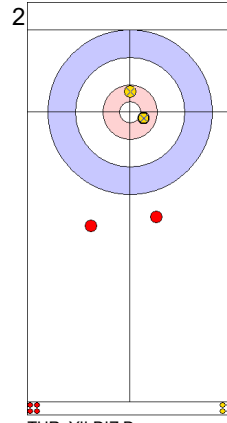

**Game - Shot by Shot**

**End 1**   ● **GER - Germany**   **0 + 0** (this end) = **0**   ● **TUR - Türkiye**   **0 + 3** (this end) = **3**

Prepositioned Stones

GER: SCHOELL PL  
Draw   ⤵ 0%

TUR: YILDIZ D  
Draw   ⤵ 75%

GER: HARSCH K  
Draw   ⤵ 100%

TUR: CAKIR BO  
Raise   ⤵ 100%

GER: HARSCH K  
Raise   ⤵ 100%

TUR: CAKIR BO  
Double Take-out   ⤵ 100%

GER: HARSCH K  
Double Take-out   ⤵ 100%

TUR: CAKIR BO  
Draw   ⤵ 100%

GER: SCHOELL PL  
Take-out   ⤵ 0%

TUR: YILDIZ D  
Draw   ⤵ 100%

|             | GER   | TUR   |
|-------------|-------|-------|
| Total Score | 0     | 3     |
| Time left   | 19:39 | 19:07 |

**Legend:**  
 ⤵ Clockwise   ⤴ Counter-clockwise   - Not considered