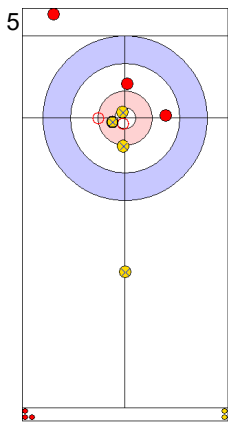

USA: DROPKIN K
Double Take-out   ⌚ 100%