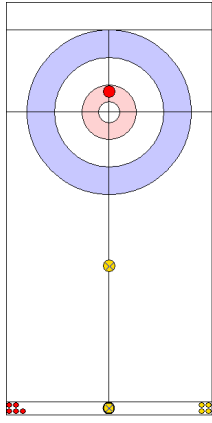

Game - Shot by Shot

End 7   ● **SUI - Switzerland**   2 + 0 (this end) = 2   ● **USA - United States**   5 + 3 (this end) = 8

Prepositioned Stones