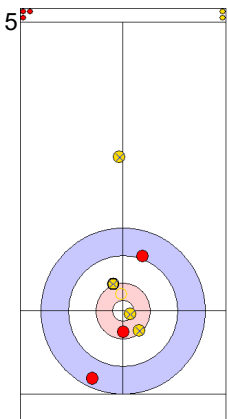

USA: DROPKIN K
Draw ↺ 100%