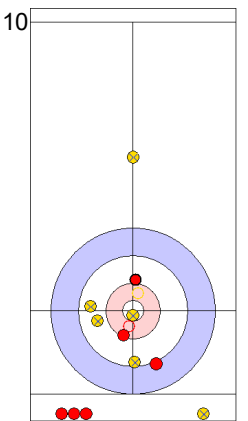

	SUI	USA
Total Score	0	1
Time left	20:09	19:14

Legend:
↻ Clockwise ↺ Counter-clockwise - Not considered

Game - Shot by Shot

End 2 ● **SUI - Switzerland** 0 + 0 (this end) = 0 ● **USA - United States** 1 + 1 (this end) = 2

SUI: SCHWALLER Y
Through 75%

USA: THIESSE C
Draw ⌚ 0%

SUI: SCHWALLER B
Draw ⌚ 0%

	SUI	USA
Total Score	0	2
Time left	16:12	16:01

Legend:
 ⌚ Clockwise ⌚ Counter-clockwise - Not considered

Game - Shot by Shot