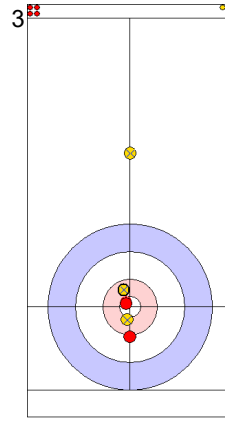

USA: DROPKIN K
Draw   ⌚ 100%