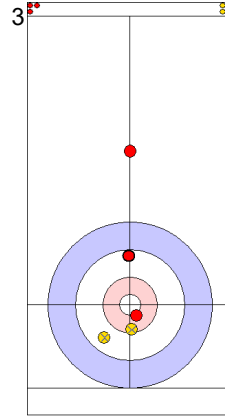

SUI: SCHWALLER Y
Draw   ↻ 75%