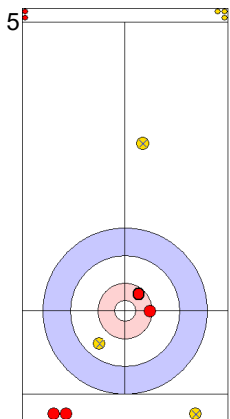

	SUI	USA
Total Score	2	4
Time left	08:42	07:51

Legend:
 Clockwise
  Counter-clockwise
 - Not considered

Game - Shot by Shot

End 6 ● **SUI - Switzerland** 2 + 0 (this end) = 2 ⊗ **USA - United States** 4 + 1 (this end) = 5

Prepositioned Stones

SUI: SCHWALLER B
Draw ↻ 100%

USA: THIESSE C
Draw ↻ 25%

SUI: SCHWALLER Y
Draw ↻ 75%

USA: DROPKIN K
Promotion Take-out ↻ 100%

SUI: SCHWALLER Y
Draw ↻ 100%

USA: DROPKIN K
Promotion Take-out ↻ 50%

SUI: SCHWALLER Y
Guard ↻ 100%

USA: DROPKIN K
Promotion Take-out ↻ 50%

SUI: SCHWALLER B
Guard ↻ 100%

USA: THIESSE C
Draw ↻ 100%

	SUI	USA
Total Score	2	5
Time left	06:09	04:53

Legend:
↻ Clockwise ↻ Counter-clockwise - Not considered