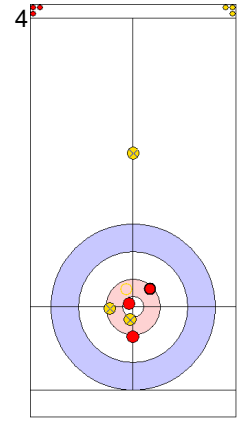

SUI: SCHWALLER Y
Draw   ⌚ 75%