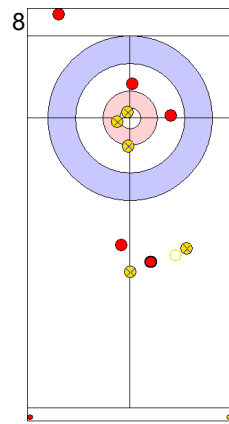

SUI: SCHWALLER Y
Draw ⌚ 50%

USA: DROPKIN K
Double Take-out ⌚ 100%

SUI: SCHWALLER Y
Draw ⌚ 0%

USA: DROPKIN K
Draw ⌚ 0%

SUI: SCHWALLER Y
Draw ⌚ 0%

USA: THIESSE C
Guard ⌚ 100%

SUI: SCHWALLER B
Promotion Take-out ⌚ 0%

	SUI	USA
Total Score	2	8
Time left	02:21	02:16

Legend:
 ⌚ Clockwise ⌚ Counter-clockwise - Not considered