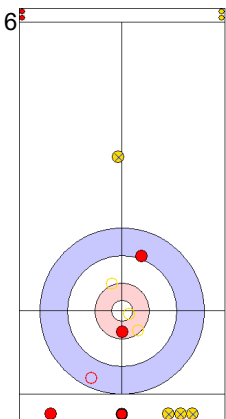

SUI: SCHWALLER B
Draw ↺ 100%

USA: DROPKIN K
Draw ↺ 100%

SUI: SCHWALLER Y
Draw ↺ 25%

USA: DROPKIN K
Draw ↺ 100%

SUI: SCHWALLER Y
Promotion Take-out ↺ 100%

USA: DROPKIN K
Draw ↺ 100%

SUI: SCHWALLER Y
Promotion Take-out ↺ 0%

USA: THIESSE C
Draw ↺ 100%

SUI: SCHWALLER B
Promotion Take-out ↺ 50%

	SUI	USA
Total Score	0	4
Time left	10:14	10:49

Legend:
 ↻ Clockwise ↺ Counter-clockwise - Not considered

Game - Shot by Shot

End 5 **SUI - Switzerland** 0 + 2 (this end) = 2 **USA - United States** 4 + 0 (this end) = 4

	SUI	USA
Total Score	2	4
Time left	08:42	07:51

Legend:
 Clockwise
  Counter-clockwise
 - Not considered

Game - Shot by Shot

End 6 ● **SUI - Switzerland** 2 + 0 (this end) = 2 ⊗ **USA - United States** 4 + 1 (this end) = 5