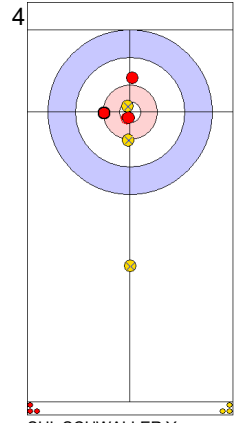

Game - Shot by Shot

End 7 ● **SUI - Switzerland** 2 + 0 (this end) = 2 ● **USA - United States** 5 + 3 (this end) = 8

Prepositioned Stones

USA: THIESSE C
Draw ⌚ 100%

SUI: SCHWALLER B
Draw ⌚ 100%

USA: DROPKIN K
Draw ⌚ 75%