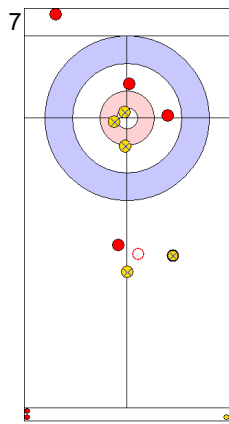

SUI: SCHWALLER Y
Guard ↻ 100%

USA: DROPKIN K
Promotion Take-out ↻ 50%

SUI: SCHWALLER B
Guard ↻ 100%

USA: THIESSE C
Draw ↻ 100%

	SUI	USA
Total Score	2	5
Time left	06:09	04:53

Legend:
↻ Clockwise ↻ Counter-clockwise - Not considered

Game - Shot by Shot

End 7 ● **SUI - Switzerland** 2 + 0 (this end) = 2 ● **USA - United States** 5 + 3 (this end) = 8

Prepositioned Stones

USA: THIESSE C
Draw ⌚ 100%

SUI: SCHWALLER B
Draw ⌚ 100%

USA: DROPKIN K
Draw ⌚ 75%

SUI: SCHWALLER Y
Draw ⌚ 50%

USA: DROPKIN K
Double Take-out ⌚ 100%

SUI: SCHWALLER Y
Draw ⌚ 0%

USA: DROPKIN K
Draw ⌚ 0%

SUI: SCHWALLER Y
Draw ⌚ 0%

USA: THIESSE C
Guard ⌚ 100%

SUI: SCHWALLER B
Promotion Take-out ⌚ 0%

	SUI	USA
Total Score	2	8
Time left	02:21	02:16

Legend:
 ⌚ Clockwise ⌚ Counter-clockwise - Not considered