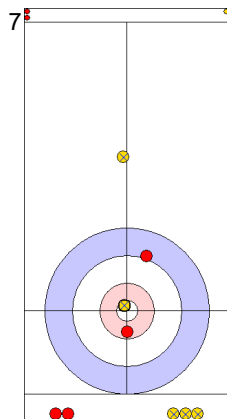

SUI: SCHWALLER B
Draw ↺ 100%

USA: DROPKIN K
Draw ↺ 100%

SUI: SCHWALLER Y
Draw ↺ 25%

USA: DROPKIN K
Draw ↺ 100%

SUI: SCHWALLER Y
Promotion Take-out ↺ 100%

USA: DROPKIN K
Draw ↺ 100%

SUI: SCHWALLER Y
Promotion Take-out ↺ 0%

USA: THIESSE C
Draw ↺ 100%

SUI: SCHWALLER B
Promotion Take-out ↺ 50%

	SUI	USA
Total Score	0	4
Time left	10:14	10:49

Legend:
 ↻ Clockwise ↺ Counter-clockwise - Not considered

Game - Shot by Shot

End 5 **SUI - Switzerland** 0 + 2 (this end) = 2 **USA - United States** 4 + 0 (this end) = 4