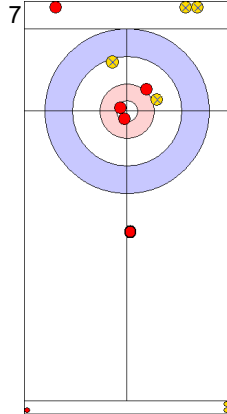

Game - Shot by Shot

End 1 ● SUI - Switzerland 0 + 0 (this end) = 0 ⊗ USA - United States 0 + 1 (this end) = 1

Prepositioned Stones

SUI: SCHWALLER B
Draw ⌚ 75%

USA: THIESSE C
Draw ⌚ 100%

SUI: SCHWALLER Y
Draw ⌚ 75%

USA: DROPKIN K
Draw ⌚ 0%

SUI: SCHWALLER Y
Draw ⌚ 100%

USA: DROPKIN K
Promotion Take-out ⌚ 50%

SUI: SCHWALLER Y
Guard ⌚ 100%

USA: DROPKIN K
Promotion Take-out ⌚ 100%

SUI: SCHWALLER B
Take-out ⌚ 100%

USA: THIESSE C
Draw ⌚ 100%

	SUI	USA
Total Score	0	1
Time left	20:09	19:14

Legend:
↻ Clockwise ↺ Counter-clockwise - Not considered

Game - Shot by Shot

End 2 ● **SUI - Switzerland** 0 + 0 (this end) = 0 ● **USA - United States** 1 + 1 (this end) = 2