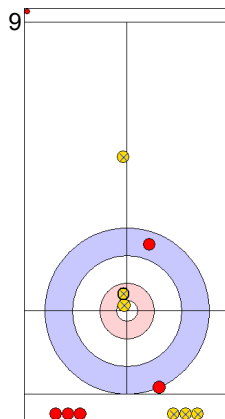

SUI: SCHWALLER B
Draw ↺ 100%

USA: DROPKIN K
Draw ↺ 100%

SUI: SCHWALLER Y
Draw ↺ 25%

USA: DROPKIN K
Draw ↺ 100%

SUI: SCHWALLER Y
Promotion Take-out ↺ 100%

USA: DROPKIN K
Draw ↺ 100%

SUI: SCHWALLER Y
Promotion Take-out ↺ 0%

USA: THIESSE C
Draw ↺ 100%

SUI: SCHWALLER B
Promotion Take-out ↺ 50%

	SUI	USA
Total Score	0	4
Time left	10:14	10:49

Legend:
 ↻ Clockwise ↺ Counter-clockwise - Not considered

Game - Shot by Shot

End 5 **SUI - Switzerland** 0 + 2 (this end) = 2 **USA - United States** 4 + 0 (this end) = 4