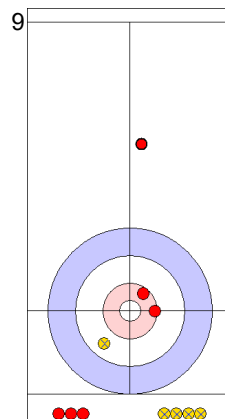

SUI: SCHWALLER B
Guard   ↻ 100%