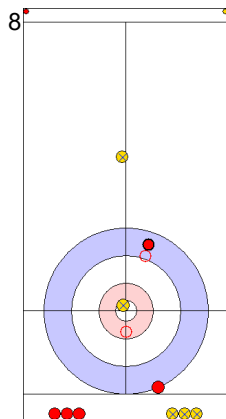

SUI: SCHWALLER B
Draw ↺ 100%

USA: DROPKIN K
Draw ↺ 100%

SUI: SCHWALLER Y
Draw ↺ 25%

USA: DROPKIN K
Draw ↺ 100%

SUI: SCHWALLER Y
Promotion Take-out ↺ 100%

USA: DROPKIN K
Draw ↺ 100%

SUI: SCHWALLER Y
Promotion Take-out ↺ 0%

USA: THIESSE C
Draw ↺ 100%

SUI: SCHWALLER B
Promotion Take-out ↺ 50%

	SUI	USA
Total Score	0	4
Time left	10:14	10:49

Legend:
 ↻ Clockwise ↺ Counter-clockwise - Not considered

Game - Shot by Shot

End 5 **SUI - Switzerland** 0 + 2 (this end) = 2 **USA - United States** 4 + 0 (this end) = 4