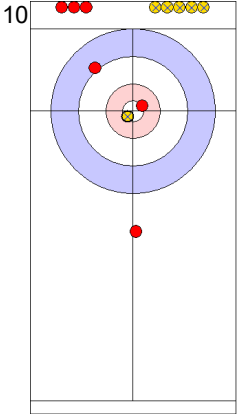

Game - Shot by Shot

End 1 ● SUI - Switzerland 0 + 0 (this end) = 0 ⊗ USA - United States 0 + 1 (this end) = 1

Prepositioned Stones

SUI: SCHWALLER B
Draw ⌚ 75%

USA: THIESSE C
Draw ⌚ 100%

SUI: SCHWALLER Y
Draw ⌚ 75%

USA: DROPKIN K
Draw ⌚ 0%

SUI: SCHWALLER Y
Draw ⌚ 100%

USA: DROPKIN K
Promotion Take-out ⌚ 50%

SUI: SCHWALLER Y
Guard ⌚ 100%

USA: DROPKIN K
Promotion Take-out ⌚ 100%

SUI: SCHWALLER B
Take-out ⌚ 100%

USA: THIESSE C
Draw ⌚ 100%

	SUI	USA
Total Score	0	1
Time left	20:09	19:14

Legend:
↻ Clockwise ↺ Counter-clockwise - Not considered

Game - Shot by Shot

End 2 ● **SUI - Switzerland** 0 + 0 (this end) = 0 ● **USA - United States** 1 + 1 (this end) = 2