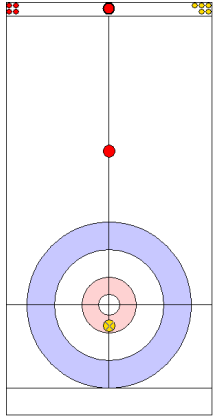

USA: THIESSE C
Draw ↺ 100%

SUI: SCHWALLER B
Promotion Take-out ↺ 50%

	SUI	USA
Total Score	0	4
Time left	10:14	10:49

Legend:
 ↻ Clockwise ↺ Counter-clockwise - Not considered

Game - Shot by Shot

End 5 **SUI - Switzerland** 0 + 2 (this end) = 2 **USA - United States** 4 + 0 (this end) = 4

	SUI	USA
Total Score	2	4
Time left	08:42	07:51

Legend:
 Clockwise
  Counter-clockwise
 - Not considered

Game - Shot by Shot

End 6 ● **SUI - Switzerland** 2 + 0 (this end) = 2 ⊗ **USA - United States** 4 + 1 (this end) = 5