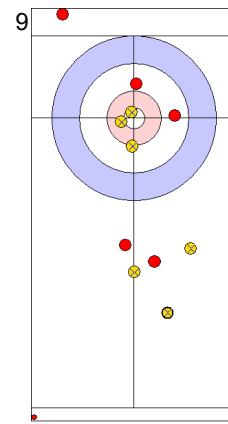

SUI: SCHWALLER Y
Draw ⌚ 50%

USA: DROPKIN K
Double Take-out ⌚ 100%

SUI: SCHWALLER Y
Draw ⌚ 0%

USA: DROPKIN K
Draw ⌚ 0%

SUI: SCHWALLER Y
Draw ⌚ 0%

USA: THIESSE C
Guard ⌚ 100%

SUI: SCHWALLER B
Promotion Take-out ⌚ 0%

	SUI	USA
Total Score	2	8
Time left	02:21	02:16

Legend:
 ⌚ Clockwise ⌚ Counter-clockwise - Not considered