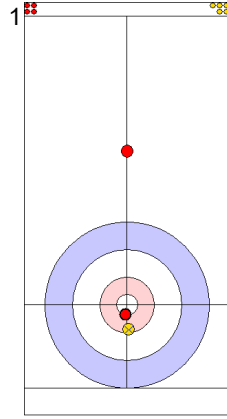

SUI: SCHWALLER B
Draw   ↻ 100%