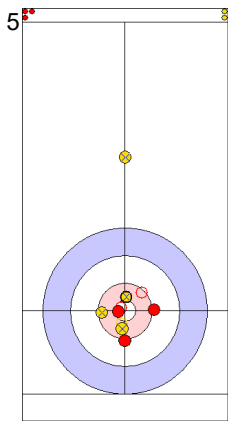

USA: DROPKIN K
Draw   ⌚ 100%