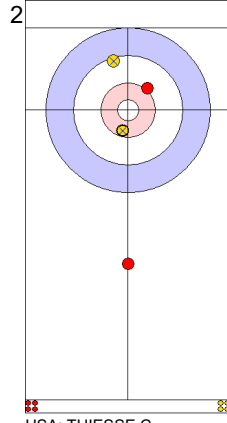

Game - Shot by Shot

End 1 ● SUI - Switzerland 0 + 0 (this end) = 0 ⊗ USA - United States 0 + 1 (this end) = 1

Prepositioned Stones

SUI: SCHWALLER B
Draw ⌚ 75%

USA: THIESSE C
Draw ⌚ 100%

SUI: SCHWALLER Y
Draw ⌚ 75%

USA: DROPKIN K
Draw ⌚ 0%

SUI: SCHWALLER Y
Draw ⌚ 100%

USA: DROPKIN K
Promotion Take-out ⌚ 50%

SUI: SCHWALLER Y
Guard ⌚ 100%

USA: DROPKIN K
Promotion Take-out ⌚ 100%

SUI: SCHWALLER B
Take-out ⌚ 100%

USA: THIESSE C
Draw ⌚ 100%

	SUI	USA
Total Score	0	1
Time left	20:09	19:14

Legend:
↻ Clockwise ↺ Counter-clockwise - Not considered

Game - Shot by Shot

End 2 ● **SUI - Switzerland** 0 + 0 (this end) = 0 ● **USA - United States** 1 + 1 (this end) = 2