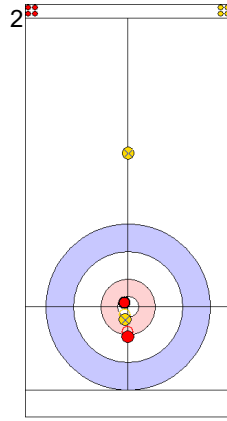

SUI: SCHWALLER B
Draw   ⌚ 100%