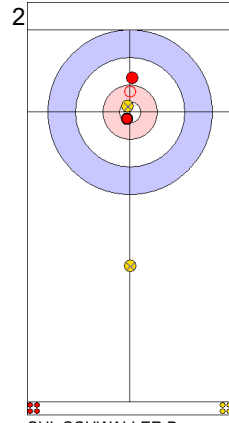

SUI: SCHWALLER Y
Guard ↻ 100%

USA: DROPKIN K
Promotion Take-out ↻ 50%

SUI: SCHWALLER B
Guard ↻ 100%

USA: THIESSE C
Draw ↻ 100%

	SUI	USA
Total Score	2	5
Time left	06:09	04:53

Legend:
↻ Clockwise ↻ Counter-clockwise - Not considered

Game - Shot by Shot

End 7 ● **SUI - Switzerland** 2 + 0 (this end) = 2 ● **USA - United States** 5 + 3 (this end) = 8

Prepositioned Stones

USA: THIESSE C
Draw ⌚ 100%

SUI: SCHWALLER B
Draw ⌚ 100%

USA: DROPKIN K
Draw ⌚ 75%

SUI: SCHWALLER Y
Draw ⌚ 50%

USA: DROPKIN K
Double Take-out ⌚ 100%

SUI: SCHWALLER Y
Draw ⌚ 0%

USA: DROPKIN K
Draw ⌚ 0%

SUI: SCHWALLER Y
Draw ⌚ 0%

USA: THIESSE C
Guard ⌚ 100%

SUI: SCHWALLER B
Promotion Take-out ⌚ 0%