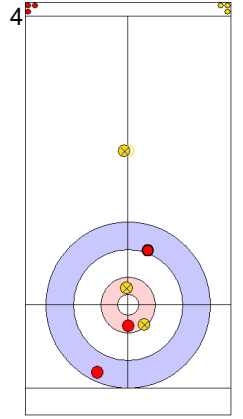

SUI: SCHWALLER Y
Draw ↺ 25%