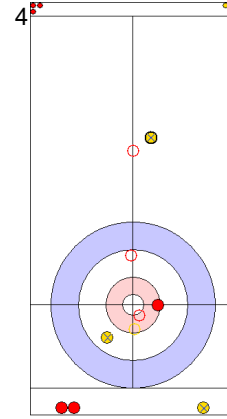

	SUI	USA
Total Score	2	4
Time left	08:42	07:51

Legend:
 Clockwise
  Counter-clockwise
 - Not considered

Game - Shot by Shot

End 6 ● **SUI - Switzerland** 2 + 0 (this end) = 2 ⊗ **USA - United States** 4 + 1 (this end) = 5

Prepositioned Stones

SUI: SCHWALLER B
Draw ↻ 100%

USA: THIESSE C
Draw ↻ 25%

SUI: SCHWALLER Y
Draw ↻ 75%

USA: DROPKIN K
Promotion Take-out ↻ 100%

SUI: SCHWALLER Y
Draw ↻ 100%

USA: DROPKIN K
Promotion Take-out ↻ 50%

SUI: SCHWALLER Y
Guard ↻ 100%

USA: DROPKIN K
Promotion Take-out ↻ 50%

SUI: SCHWALLER B
Guard ↻ 100%

USA: THIESSE C
Draw ↻ 100%

	SUI	USA
Total Score	2	5
Time left	06:09	04:53

Legend:
↻ Clockwise ↻ Counter-clockwise - Not considered