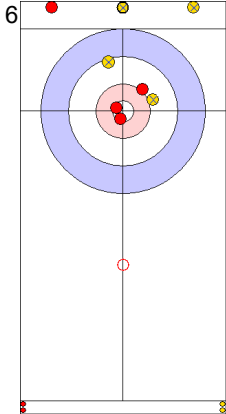

Game - Shot by Shot

End 1 ● SUI - Switzerland 0 + 0 (this end) = 0 ⊗ USA - United States 0 + 1 (this end) = 1

Prepositioned Stones

SUI: SCHWALLER B
Draw ⌚ 75%

USA: THIESSE C
Draw ⌚ 100%

SUI: SCHWALLER Y
Draw ⌚ 75%

USA: DROPKIN K
Draw ⌚ 0%

SUI: SCHWALLER Y
Draw ⌚ 100%

USA: DROPKIN K
Promotion Take-out ⌚ 50%

SUI: SCHWALLER Y
Guard ⌚ 100%

USA: DROPKIN K
Promotion Take-out ⌚ 100%

SUI: SCHWALLER B
Take-out ⌚ 100%

USA: THIESSE C
Draw ⌚ 100%

	SUI	USA
Total Score	0	1
Time left	20:09	19:14

Legend:
↻ Clockwise ↺ Counter-clockwise - Not considered

Game - Shot by Shot

End 2 ● **SUI - Switzerland** 0 + 0 (this end) = 0 ● **USA - United States** 1 + 1 (this end) = 2