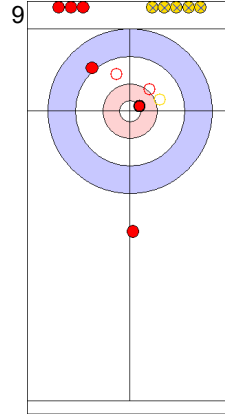

Game - Shot by Shot

End 1 ● SUI - Switzerland 0 + 0 (this end) = 0 ⊗ USA - United States 0 + 1 (this end) = 1

Prepositioned Stones

SUI: SCHWALLER B
Draw ⌚ 75%

USA: THIESSE C
Draw ⌚ 100%

SUI: SCHWALLER Y
Draw ⌚ 75%

USA: DROPKIN K
Draw ⌚ 0%

SUI: SCHWALLER Y
Draw ⌚ 100%

USA: DROPKIN K
Promotion Take-out ⌚ 50%

SUI: SCHWALLER Y
Guard ⌚ 100%

USA: DROPKIN K
Promotion Take-out ⌚ 100%

SUI: SCHWALLER B
Take-out ⌚ 100%

USA: THIESSE C
Draw ⌚ 100%

	SUI	USA
Total Score	0	1
Time left	20:09	19:14

Legend:
↻ Clockwise ↺ Counter-clockwise - Not considered

Game - Shot by Shot

End 2 ● **SUI - Switzerland** 0 + 0 (this end) = 0 ● **USA - United States** 1 + 1 (this end) = 2