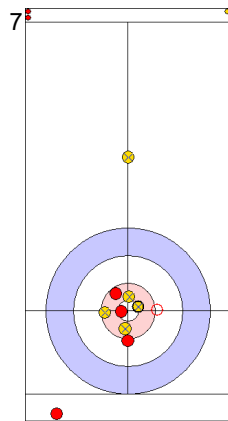

USA: DROPKIN K
Hit and Roll   ⌚ 75%