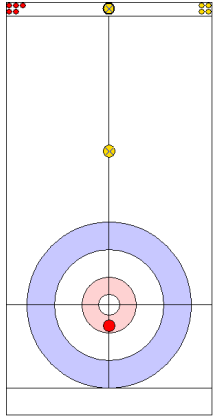

Prepositioned Stones