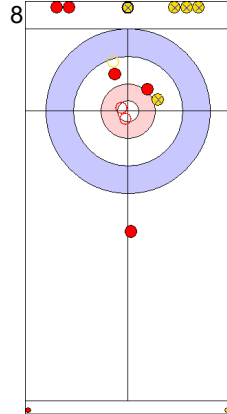

Game - Shot by Shot

End 1 ● SUI - Switzerland 0 + 0 (this end) = 0 ⊗ USA - United States 0 + 1 (this end) = 1

Prepositioned Stones

SUI: SCHWALLER B
Draw ⌚ 75%

USA: THIESSE C
Draw ⌚ 100%

SUI: SCHWALLER Y
Draw ⌚ 75%

USA: DROPKIN K
Draw ⌚ 0%

SUI: SCHWALLER Y
Draw ⌚ 100%

USA: DROPKIN K
Promotion Take-out ⌚ 50%

SUI: SCHWALLER Y
Guard ⌚ 100%

USA: DROPKIN K
Promotion Take-out ⌚ 100%

SUI: SCHWALLER B
Take-out ⌚ 100%

USA: THIESSE C
Draw ⌚ 100%

	SUI	USA
Total Score	0	1
Time left	20:09	19:14

Legend:
↻ Clockwise ↺ Counter-clockwise - Not considered

Game - Shot by Shot

End 2 ● **SUI - Switzerland** 0 + 0 (this end) = 0 ● **USA - United States** 1 + 1 (this end) = 2