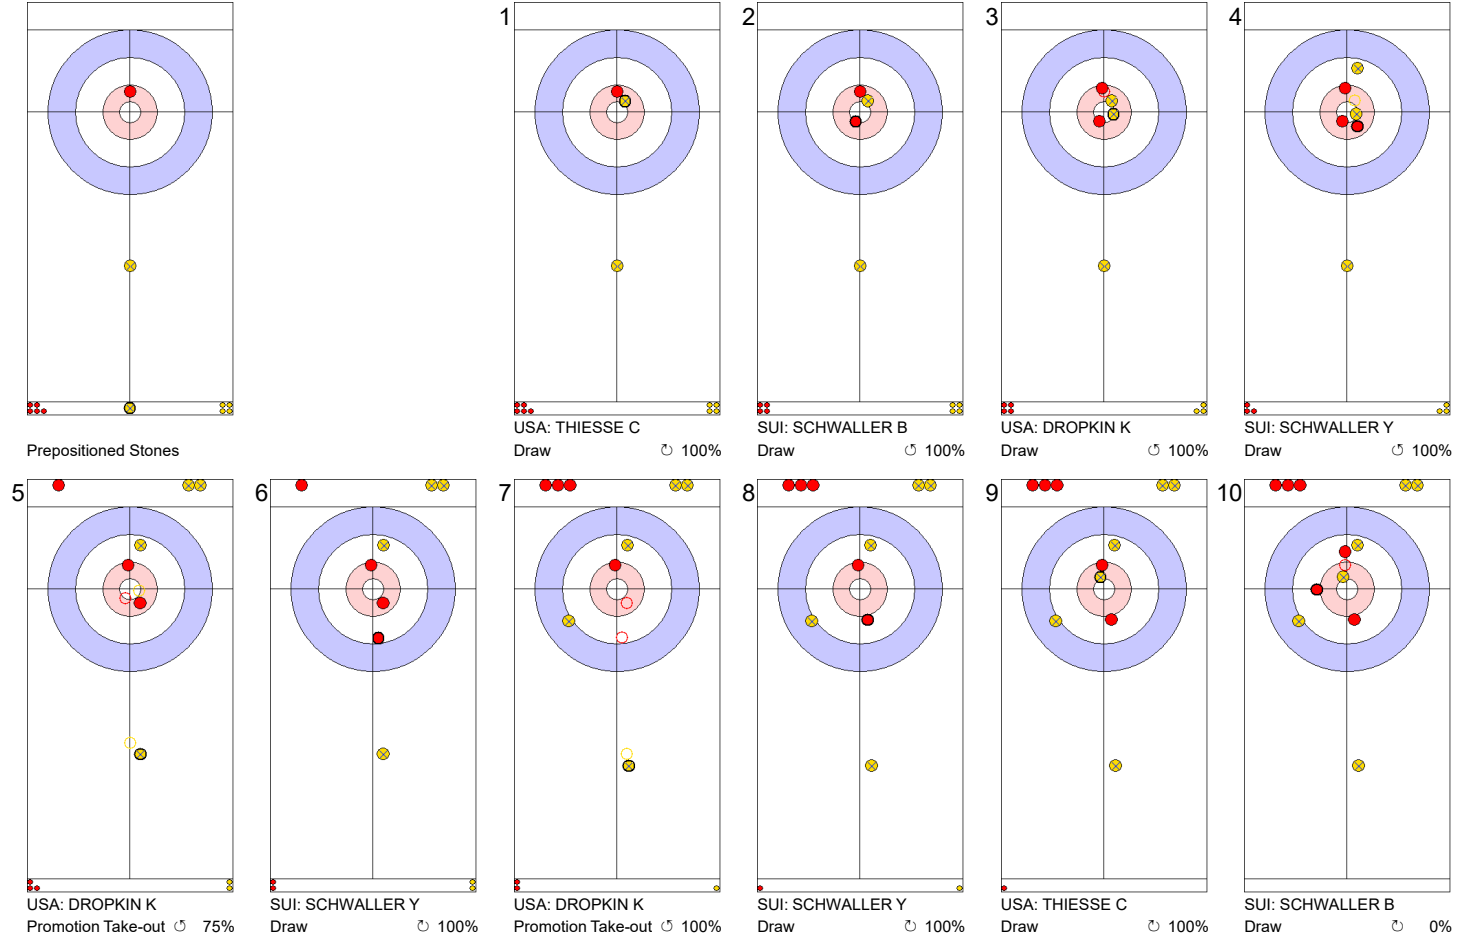

SUI: SCHWALLER Y
Through 75%

USA: THIESSE C
Draw ⌚ 0%

SUI: SCHWALLER B
Draw ⌚ 0%

	SUI	USA
Total Score	0	2
Time left	16:12	16:01

Legend:
 ⌚ Clockwise ⌚ Counter-clockwise - Not considered

Game - Shot by Shot

End 3 ● **SUI - Switzerland** 0 + 0 (this end) = 0 ● **USA - United States** 2 + 1 (this end) = 3

	SUI	USA
Total Score	0	3
Time left	13:19	13:18

Legend:		
↻	Clockwise	
↺	Counter-clockwise	
-	Not considered	