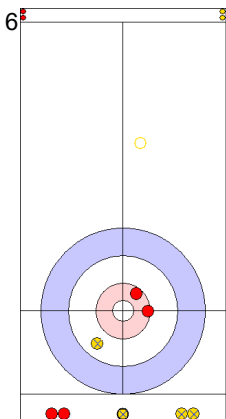

	SUI	USA
Total Score	2	4
Time left	08:42	07:51

Legend:
 Clockwise
  Counter-clockwise
 - Not considered

Game - Shot by Shot

End 6 ● **SUI - Switzerland** 2 + 0 (this end) = 2 ⊗ **USA - United States** 4 + 1 (this end) = 5

Prepositioned Stones

SUI: SCHWALLER B
Draw ↻ 100%

USA: THIESSE C
Draw ↻ 25%

SUI: SCHWALLER Y
Draw ↻ 75%

USA: DROPKIN K
Promotion Take-out ↻ 100%

SUI: SCHWALLER Y
Draw ↻ 100%

USA: DROPKIN K
Promotion Take-out ↻ 50%

SUI: SCHWALLER Y
Guard ↻ 100%

USA: DROPKIN K
Promotion Take-out ↻ 50%

SUI: SCHWALLER B
Guard ↻ 100%

USA: THIESSE C
Draw ↻ 100%

	SUI	USA
Total Score	2	5
Time left	06:09	04:53

Legend:
↻ Clockwise ↻ Counter-clockwise - Not considered