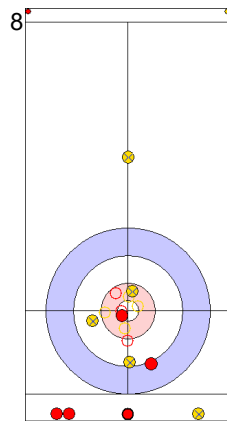

	SUI	USA
Total Score	0	1
Time left	20:09	19:14

Legend:
↻ Clockwise ↺ Counter-clockwise - Not considered

Game - Shot by Shot

End 2 ● **SUI - Switzerland** 0 + 0 (this end) = 0 ● **USA - United States** 1 + 1 (this end) = 2

SUI: SCHWALLER Y
Through 75%

USA: THIESSE C
Draw ⌚ 0%

SUI: SCHWALLER B
Draw ⌚ 0%

	SUI	USA
Total Score	0	2
Time left	16:12	16:01

Legend:
 ⌚ Clockwise ⌚ Counter-clockwise - Not considered

Game - Shot by Shot