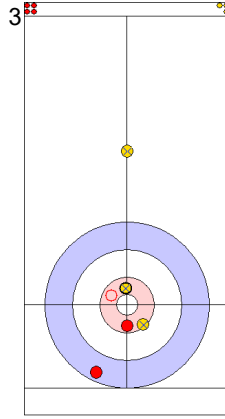

End 3 ● **SUI - Switzerland** 0 + 0 (this end) = 0 ● **USA - United States** 2 + 1 (this end) = 3

	SUI	USA
Total Score	0	3
Time left	13:19	13:18

Legend:		
↻	Clockwise	
↺	Counter-clockwise	
-	Not considered	

SUN 23 APR 2023
Start Time 18:00

Round Robin Session 6
Group B - Sheet D

Game - Shot by Shot

End 4 ● SUI - Switzerland 0 + 0 (this end) = 0 ⊗ USA - United States 3 + 1 (this end) = 4

Prepositioned Stones

USA: THIESSE C
Draw ↺ 100%

SUI: SCHWALLER B
Draw ↺ 100%

USA: DROPKIN K
Draw ↺ 100%

SUI: SCHWALLER Y
Draw ↺ 25%

USA: DROPKIN K
Draw ↺ 100%

SUI: SCHWALLER Y
Promotion Take-out ↺ 100%

USA: DROPKIN K
Draw ↺ 100%

SUI: SCHWALLER Y
Promotion Take-out ↺ 0%