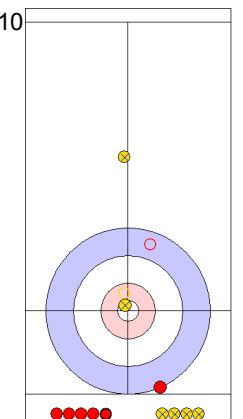

SUI: SCHWALLER B
Draw ↺ 100%

USA: DROPKIN K
Draw ↺ 100%

SUI: SCHWALLER Y
Draw ↺ 25%

USA: DROPKIN K
Draw ↺ 100%

SUI: SCHWALLER Y
Promotion Take-out ↺ 100%

USA: DROPKIN K
Draw ↺ 100%

SUI: SCHWALLER Y
Promotion Take-out ↺ 0%

USA: THIESSE C
Draw ↺ 100%

SUI: SCHWALLER B
Promotion Take-out ↺ 50%

	SUI	USA
Total Score	0	4
Time left	10:14	10:49

Legend:
 ↻ Clockwise ↺ Counter-clockwise - Not considered

Game - Shot by Shot

End 5 **SUI - Switzerland** 0 + 2 (this end) = 2 **USA - United States** 4 + 0 (this end) = 4