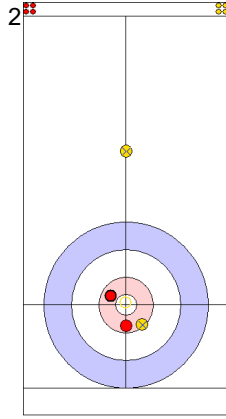

End 3 ● **SUI - Switzerland** 0 + 0 (this end) = 0 ● **USA - United States** 2 + 1 (this end) = 3

	SUI	USA
Total Score	0	3
Time left	13:19	13:18

Legend:		
↻	Clockwise	
↺	Counter-clockwise	
-	Not considered	

SUN 23 APR 2023
Start Time 18:00

Round Robin Session 6
Group B - Sheet D

Game - Shot by Shot

End 4 ● SUI - Switzerland 0 + 0 (this end) = 0 ⊗ USA - United States 3 + 1 (this end) = 4

Prepositioned Stones

USA: THIESSE C
Draw ↺ 100%