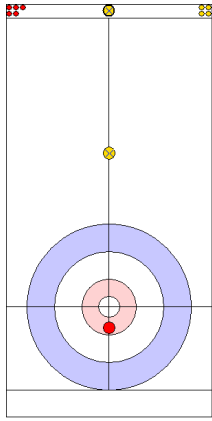

USA: DROPKIN K
Draw ⌚ 0%

SUI: SCHWALLER Y
Draw ⌚ 100%

USA: DROPKIN K
Promotion Take-out ⌚ 50%

SUI: SCHWALLER Y
Guard ⌚ 100%

USA: DROPKIN K
Promotion Take-out ⌚ 100%

SUI: SCHWALLER B
Take-out ⌚ 100%

USA: THIESSE C
Draw ⌚ 100%

	SUI	USA
Total Score	0	1
Time left	20:09	19:14

Legend:
↻ Clockwise ↺ Counter-clockwise - Not considered

Game - Shot by Shot

End 2 ● **SUI - Switzerland** 0 + 0 (this end) = 0 ● **USA - United States** 1 + 1 (this end) = 2