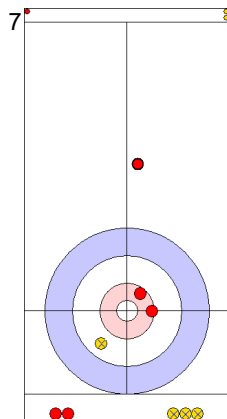

	SUI	USA
Total Score	2	4
Time left	08:42	07:51

Legend:
 Clockwise
  Counter-clockwise
 - Not considered

Game - Shot by Shot

End 6 ● **SUI - Switzerland** 2 + 0 (this end) = 2 ⊗ **USA - United States** 4 + 1 (this end) = 5

SUI: SCHWALLER Y
Guard ↻ 100%

USA: DROPKIN K
Promotion Take-out ↻ 50%

SUI: SCHWALLER B
Guard ↻ 100%

USA: THIESSE C
Draw ↻ 100%

	SUI	USA
Total Score	2	5
Time left	06:09	04:53

Legend:
↻ Clockwise ↻ Counter-clockwise - Not considered