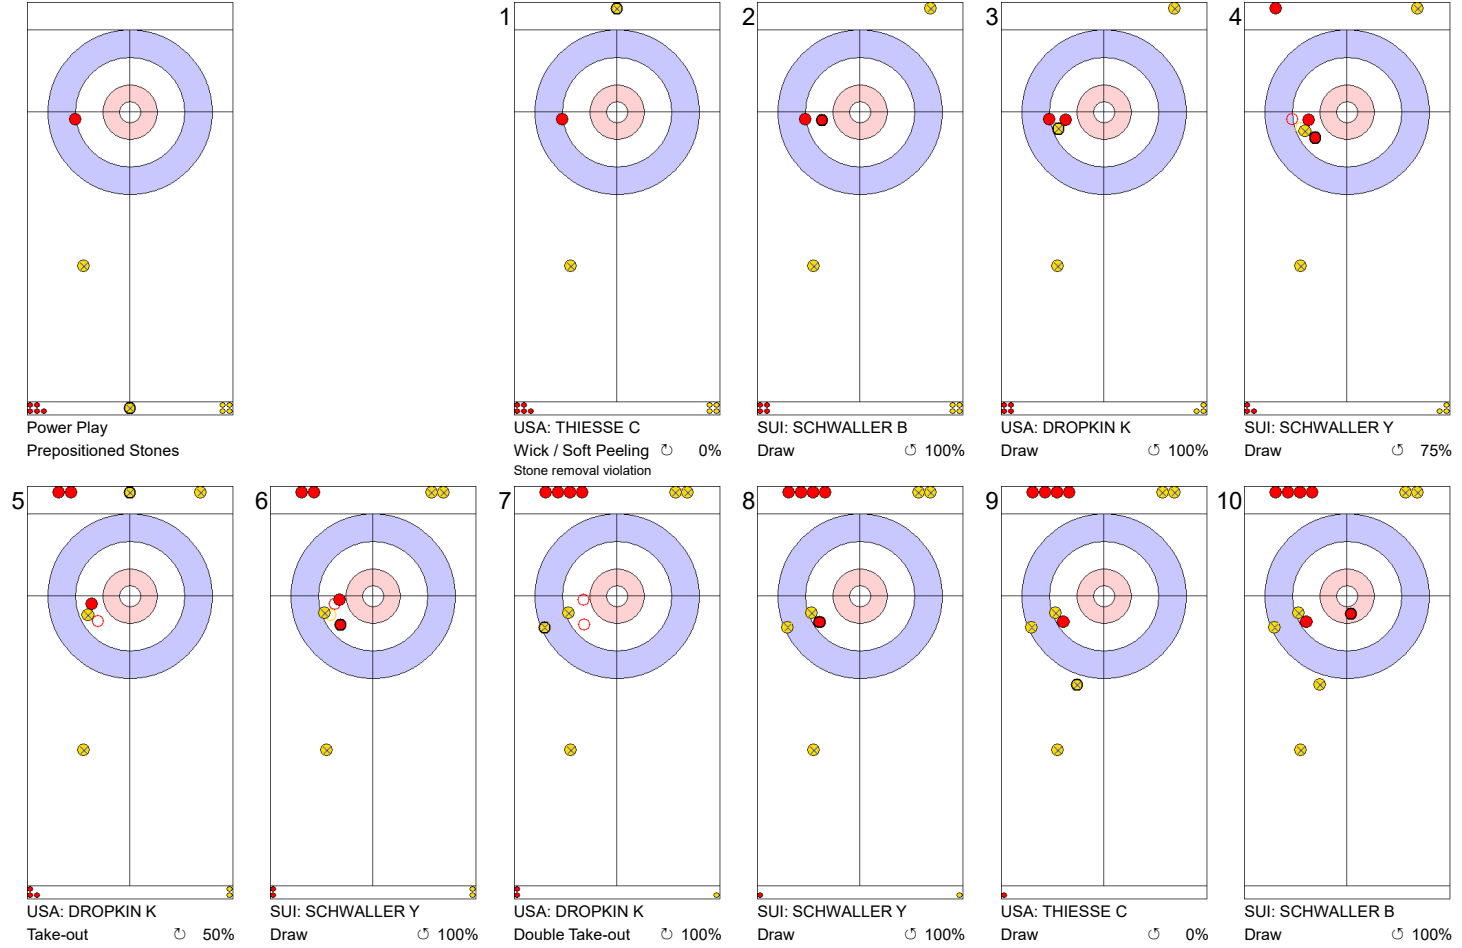

SUI: SCHWALLER B
Draw ↺ 100%

USA: DROPKIN K
Draw ↺ 100%

SUI: SCHWALLER Y
Draw ↺ 25%

USA: DROPKIN K
Draw ↺ 100%

SUI: SCHWALLER Y
Promotion Take-out ↺ 100%

USA: DROPKIN K
Draw ↺ 100%

SUI: SCHWALLER Y
Promotion Take-out ↺ 0%

USA: THIESSE C
Draw ↺ 100%

SUI: SCHWALLER B
Promotion Take-out ↺ 50%

	SUI	USA
Total Score	0	4
Time left	10:14	10:49

Legend:
 ↻ Clockwise ↺ Counter-clockwise - Not considered

Game - Shot by Shot

End 5 **SUI - Switzerland** 0 + 2 (this end) = 2 **USA - United States** 4 + 0 (this end) = 4

	SUI	USA
Total Score	2	4
Time left	08:42	07:51

Legend:
 Clockwise
  Counter-clockwise
 - Not considered

Game - Shot by Shot

End 6 ● **SUI - Switzerland** 2 + 0 (this end) = 2 ⊗ **USA - United States** 4 + 1 (this end) = 5