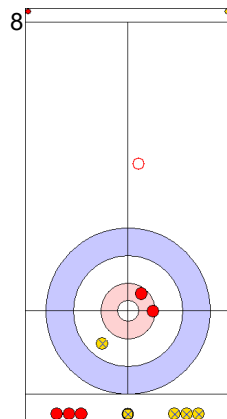

	SUI	USA
Total Score	2	4
Time left	08:42	07:51

Legend:
 Clockwise
  Counter-clockwise
 - Not considered

Game - Shot by Shot

End 6 ● **SUI - Switzerland** 2 + 0 (this end) = 2 ⊗ **USA - United States** 4 + 1 (this end) = 5

SUI: SCHWALLER Y
Guard ↻ 100%

USA: DROPKIN K
Promotion Take-out ↻ 50%

SUI: SCHWALLER B
Guard ↻ 100%

USA: THIESSE C
Draw ↻ 100%

	SUI	USA
Total Score	2	5
Time left	06:09	04:53

Legend:
↻ Clockwise ↻ Counter-clockwise - Not considered