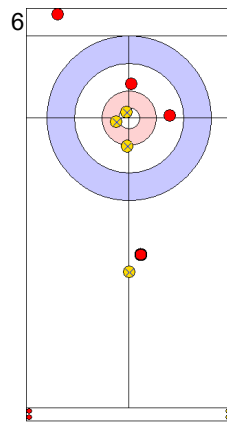

SUI: SCHWALLER Y
Draw   ⌚ 0%