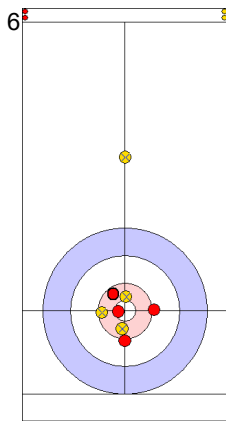

SUI: SCHWALLER Y
Draw   ⌚ 100%