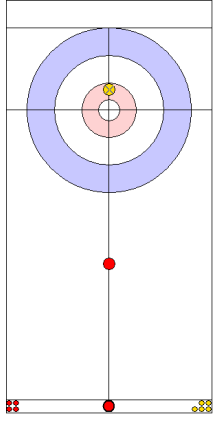

Game - Shot by Shot

End 1 ● SUI - Switzerland 0 + 0 (this end) = 0 ⊗ USA - United States 0 + 1 (this end) = 1

Prepositioned Stones

SUI: SCHWALLER B
Draw ⌚ 75%

USA: THIESSE C
Draw ⌚ 100%

SUI: SCHWALLER Y
Draw ⌚ 75%

USA: DROPKIN K
Draw ⌚ 0%

SUI: SCHWALLER Y
Draw ⌚ 100%

USA: DROPKIN K
Promotion Take-out ⌚ 50%

SUI: SCHWALLER Y
Guard ⌚ 100%

USA: DROPKIN K
Promotion Take-out ⌚ 100%

SUI: SCHWALLER B
Take-out ⌚ 100%

USA: THIESSE C
Draw ⌚ 100%