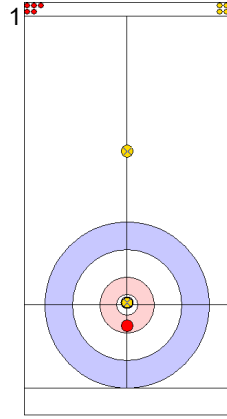

End 3 ● **SUI - Switzerland** 0 + 0 (this end) = 0 ● **USA - United States** 2 + 1 (this end) = 3

	SUI	USA
Total Score	0	3
Time left	13:19	13:18

Legend:		
↻	Clockwise	
↺	Counter-clockwise	
-	Not considered	

SUN 23 APR 2023
Start Time 18:00

Round Robin Session 6
Group B - Sheet D

Game - Shot by Shot

End 4 ● SUI - Switzerland 0 + 0 (this end) = 0 ⊗ USA - United States 3 + 1 (this end) = 4

Prepositioned Stones

USA: THIESSE C
Draw ↺ 100%