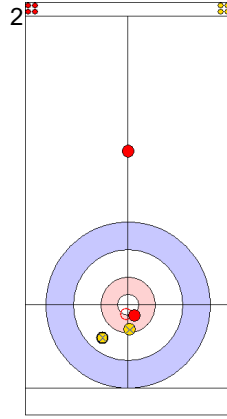

USA: THIESSE C
Draw   ↻ 25%