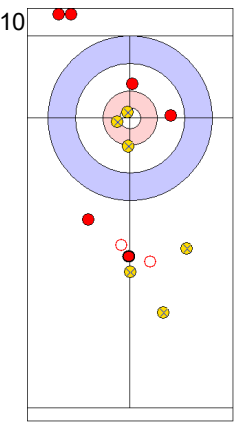

Game - Shot by Shot

End 7 ● **SUI - Switzerland** 2 + 0 (this end) = 2 ● **USA - United States** 5 + 3 (this end) = 8

Prepositioned Stones

USA: THIESSE C
Draw ⌚ 100%

SUI: SCHWALLER B
Draw ⌚ 100%

USA: DROPKIN K
Draw ⌚ 75%

SUI: SCHWALLER Y
Draw ⌚ 50%

USA: DROPKIN K
Double Take-out ⌚ 100%

SUI: SCHWALLER Y
Draw ⌚ 0%

USA: DROPKIN K
Draw ⌚ 0%

SUI: SCHWALLER Y
Draw ⌚ 0%

USA: THIESSE C
Guard ⌚ 100%

SUI: SCHWALLER B
Promotion Take-out ⌚ 0%

	SUI	USA
Total Score	2	8
Time left	02:21	02:16

Legend:
 ⌚ Clockwise ⌚ Counter-clockwise - Not considered