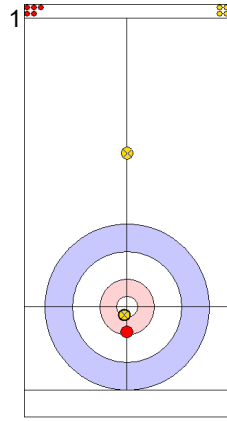

USA: THIESSE C
Draw   ⌚ 100%