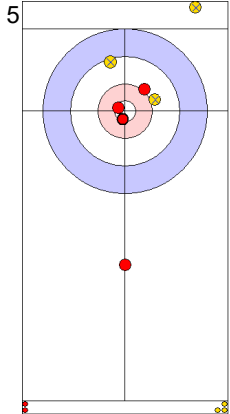

Game - Shot by Shot

End 1 ● SUI - Switzerland 0 + 0 (this end) = 0 ⊗ USA - United States 0 + 1 (this end) = 1

Prepositioned Stones

SUI: SCHWALLER B
Draw ⌚ 75%

USA: THIESSE C
Draw ⌚ 100%

SUI: SCHWALLER Y
Draw ⌚ 75%

USA: DROPKIN K
Draw ⌚ 0%

SUI: SCHWALLER Y
Draw ⌚ 100%

USA: DROPKIN K
Promotion Take-out ⌚ 50%

SUI: SCHWALLER Y
Guard ⌚ 100%

USA: DROPKIN K
Promotion Take-out ⌚ 100%

SUI: SCHWALLER B
Take-out ⌚ 100%

USA: THIESSE C
Draw ⌚ 100%

	SUI	USA
Total Score	0	1
Time left	20:09	19:14

Legend:
↻ Clockwise ↺ Counter-clockwise - Not considered

Game - Shot by Shot

End 2 ● **SUI - Switzerland** 0 + 0 (this end) = 0 ● **USA - United States** 1 + 1 (this end) = 2