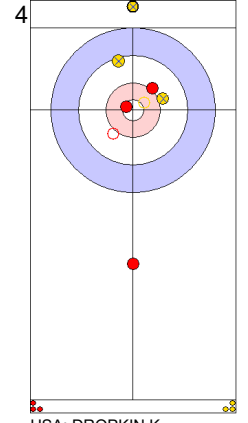

Game - Shot by Shot

End 1 ● SUI - Switzerland 0 + 0 (this end) = 0 ⊗ USA - United States 0 + 1 (this end) = 1

Prepositioned Stones

SUI: SCHWALLER B
Draw ⌚ 75%

USA: THIESSE C
Draw ⌚ 100%

SUI: SCHWALLER Y
Draw ⌚ 75%

USA: DROPKIN K
Draw ⌚ 0%

SUI: SCHWALLER Y
Draw ⌚ 100%

USA: DROPKIN K
Promotion Take-out ⌚ 50%

SUI: SCHWALLER Y
Guard ⌚ 100%

USA: DROPKIN K
Promotion Take-out ⌚ 100%

SUI: SCHWALLER B
Take-out ⌚ 100%

USA: THIESSE C
Draw ⌚ 100%

	SUI	USA
Total Score	0	1
Time left	20:09	19:14

Legend:
↻ Clockwise ↺ Counter-clockwise - Not considered

Game - Shot by Shot

End 2 ● **SUI - Switzerland** 0 + 0 (this end) = 0 ● **USA - United States** 1 + 1 (this end) = 2