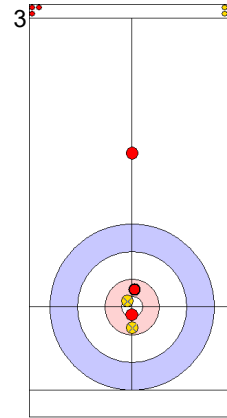

Legend:
 ⤵ Clockwise ⤴ Counter-clockwise - Not considered

Game - Shot by Shot

End 3 ● **SUI - Switzerland** 2 + 1 (this end) = 3 ⊗ **TUR - Türkiye** 1 + 0 (this end) = 1

	SUI	TUR
Total Score	3	1
Time left	13:28	13:56

Legend:
 ⤵ Clockwise ⤴ Counter-clockwise - Not considered

Game - Shot by Shot

End 4 ● **SUI - Switzerland** **3 + 0** (this end) = **3** ● **TUR - Türkiye** **1 + 1** (this end) = **2**

Prepositioned Stones

SUI: SCHWALLER B
Draw ⤴ 100%

TUR: YILDIZ D
Draw ⤴ 100%

SUI: SCHWALLER Y
Draw ⤴ 100%

TUR: CAKIR BO
Draw ⤴ 0%

SUI: SCHWALLER Y
Draw ⤴ 0%

TUR: CAKIR BO
Draw ⤴ 100%

SUI: SCHWALLER Y
Guard ⤴ 50%

TUR: CAKIR BO
Draw ⤴ 25%