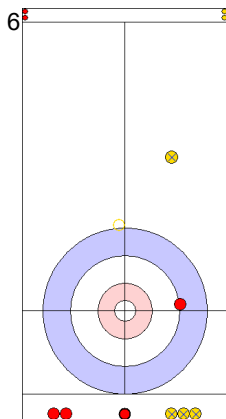

Game - Shot by Shot

End 7 ● **SUI - Switzerland** **4 + 0** (this end) = **4** ● **TUR - Türkiye** **3 + 1** (this end) = **4**

	SUI	TUR
Total Score	4	4
Time left	02:14	02:24

Legend:
 ↻ Clockwise ↺ Counter-clockwise - Not considered

Game - Shot by Shot

End 8 **SUI - Switzerland 4 + 1 (this end) = 5** **TUR - Türkiye 4 + 0 (this end) = 4**

Power Play
Prepositioned Stones

TUR: YILDIZ D
Guard ⤵ 75%

SUI: SCHWALLER B
Draw ⤵ 0%

TUR: CAKIR BO
Guard ⤵ 50%

SUI: SCHWALLER Y
Clearing ⤵ 100%

TUR: CAKIR BO
Guard ⤵ 50%

SUI: SCHWALLER Y
Clearing ⤵ 100%

TUR: CAKIR BO
Draw ⤵ 25%

SUI: SCHWALLER Y
Take-out ⤵ 100%

TUR: YILDIZ D
Draw ⤵ 0%

	SUI	TUR
Total Score	5	4
Time left	01:19	01:05

Legend:
 ⤵ Clockwise ⤴ Counter-clockwise - Not considered