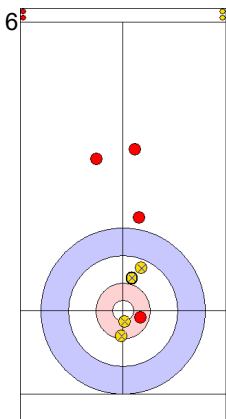

Game - Shot by Shot

End 1 ● **SUI - Switzerland** 0 + 2 (this end) = 2 ● **TUR - Türkiye** 0 + 0 (this end) = 0

	SUI	TUR
Total Score	2	0
Time left	19:06	19:04

Legend:
 ⤵ Clockwise ⤴ Counter-clockwise - Not considered

Game - Shot by Shot

End 2 ● **SUI - Switzerland** **2 + 0** (this end) = **2** ● **TUR - Türkiye** **0 + 1** (this end) = **1**

Prepositioned Stones

SUI: SCHWALLER B
Draw ⤵ 0%

TUR: YILDIZ D
Draw ⤵ 100%

SUI: SCHWALLER Y
Draw ⤵ 100%

TUR: CAKIR BO
Draw ⤵ 50%

SUI: SCHWALLER Y
Draw ⤵ 0%

TUR: CAKIR BO
Draw ⤵ 75%

SUI: SCHWALLER Y
Double Take-out ⤵ 0%

TUR: CAKIR BO
Draw ⤵ 75%

SUI: SCHWALLER B
Double Take-out ⤵ 75%

TUR: YILDIZ D
Draw ⤵ 0%

	SUI	TUR
Total Score	2	1
Time left	16:25	15:48

Legend:
 ⤵ Clockwise ⤴ Counter-clockwise - Not considered

Game - Shot by Shot

End 3 ● **SUI - Switzerland** 2 + 1 (this end) = 3 ⊗ **TUR - Türkiye** 1 + 0 (this end) = 1

	SUI	TUR
Total Score	3	1
Time left	13:28	13:56