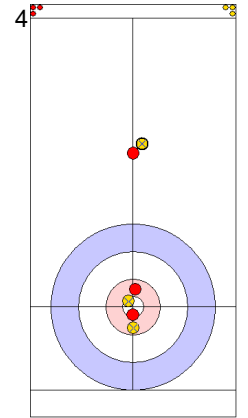

Legend:
 ⤵ Clockwise ⤴ Counter-clockwise - Not considered

Game - Shot by Shot

End 3 ● **SUI - Switzerland** 2 + 1 (this end) = 3 ⊗ **TUR - Türkiye** 1 + 0 (this end) = 1

	SUI	TUR
Total Score	3	1
Time left	13:28	13:56

Legend:
 ⤵ Clockwise ⤴ Counter-clockwise - Not considered

Game - Shot by Shot

End 4 ● **SUI - Switzerland** **3 + 0** (this end) = **3** ● **TUR - Türkiye** **1 + 1** (this end) = **2**

Prepositioned Stones

SUI: SCHWALLER B
Draw ⤴ 100%

TUR: YILDIZ D
Draw ⤴ 100%

SUI: SCHWALLER Y
Draw ⤴ 100%

TUR: CAKIR BO
Draw ⤴ 0%

SUI: SCHWALLER Y
Draw ⤴ 0%

TUR: CAKIR BO
Draw ⤴ 100%

SUI: SCHWALLER Y
Guard ⤴ 50%

TUR: CAKIR BO
Draw ⤴ 25%