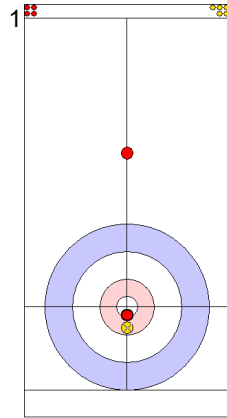

TUR: CAKIR BO
Draw ⤵ 50%

SUI: SCHWALLER Y
Draw ⤵ 0%

TUR: CAKIR BO
Draw ⤵ 75%

SUI: SCHWALLER Y
Double Take-out ⤵ 0%

TUR: CAKIR BO
Draw ⤵ 75%

SUI: SCHWALLER B
Double Take-out ⤵ 75%

TUR: YILDIZ D
Draw ⤵ 0%

	SUI	TUR
Total Score	2	1
Time left	16:25	15:48

Legend:
 ⤵ Clockwise ⤴ Counter-clockwise - Not considered

Game - Shot by Shot

End 3 ● **SUI - Switzerland** 2 + 1 (this end) = 3 ⊗ **TUR - Türkiye** 1 + 0 (this end) = 1

	SUI	TUR
Total Score	3	1
Time left	13:28	13:56

Legend:
 ⤵ Clockwise ⤴ Counter-clockwise - Not considered

Game - Shot by Shot

End 4 ● **SUI - Switzerland** **3 + 0** (this end) = **3** ● **TUR - Türkiye** **1 + 1** (this end) = **2**

Prepositioned Stones