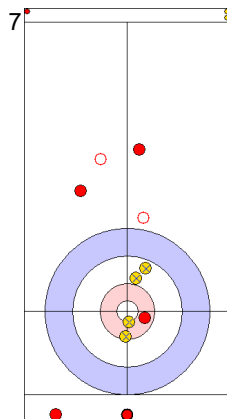

Game - Shot by Shot

End 1 ● **SUI - Switzerland** 0 + 2 (this end) = 2 ● **TUR - Türkiye** 0 + 0 (this end) = 0

	SUI	TUR
Total Score	2	0
Time left	19:06	19:04

Legend:
 ⤵ Clockwise ⤴ Counter-clockwise - Not considered

Game - Shot by Shot

End 2 ● **SUI - Switzerland** **2 + 0** (this end) = **2** ● **TUR - Türkiye** **0 + 1** (this end) = **1**

Prepositioned Stones

SUI: SCHWALLER B
Draw ⤵ 0%

TUR: YILDIZ D
Draw ⤵ 100%

SUI: SCHWALLER Y
Draw ⤵ 100%

TUR: CAKIR BO
Draw ⤵ 50%

SUI: SCHWALLER Y
Draw ⤵ 0%

TUR: CAKIR BO
Draw ⤵ 75%

SUI: SCHWALLER Y
Double Take-out ⤵ 0%

TUR: CAKIR BO
Draw ⤵ 75%

SUI: SCHWALLER B
Double Take-out ⤵ 75%

TUR: YILDIZ D
Draw ⤵ 0%

	SUI	TUR
Total Score	2	1
Time left	16:25	15:48

Legend:
 ⤵ Clockwise ⤴ Counter-clockwise - Not considered

Game - Shot by Shot

End 3 ● **SUI - Switzerland** 2 + 1 (this end) = 3 ⊗ **TUR - Türkiye** 1 + 0 (this end) = 1

	SUI	TUR
Total Score	3	1
Time left	13:28	13:56