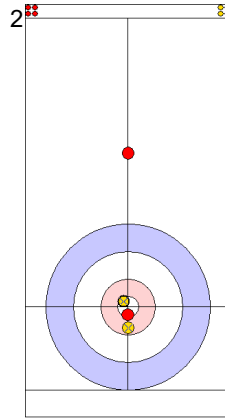

Legend:
 ⤵ Clockwise ⤴ Counter-clockwise - Not considered

Game - Shot by Shot

End 3 ● **SUI - Switzerland** 2 + 1 (this end) = 3 ⊗ **TUR - Türkiye** 1 + 0 (this end) = 1

	SUI	TUR
Total Score	3	1
Time left	13:28	13:56

Legend:
 ⤵ Clockwise ⤴ Counter-clockwise - Not considered

Game - Shot by Shot

End 4 ● **SUI - Switzerland** **3 + 0** (this end) = **3** ● **TUR - Türkiye** **1 + 1** (this end) = **2**

Prepositioned Stones

SUI: SCHWALLER B
Draw ⤴ 100%

TUR: YILDIZ D
Draw ⤴ 100%

SUI: SCHWALLER Y
Draw ⤴ 100%

TUR: CAKIR BO
Draw ⤴ 0%

SUI: SCHWALLER Y
Draw ⤴ 0%

TUR: CAKIR BO
Draw ⤴ 100%

SUI: SCHWALLER Y
Guard ⤴ 50%

TUR: CAKIR BO
Draw ⤴ 25%