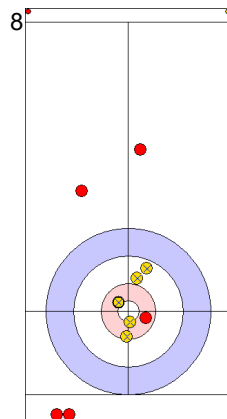

TUR: CAKIR BO
Draw ⤵ 50%

SUI: SCHWALLER Y
Draw ⤵ 0%

TUR: CAKIR BO
Draw ⤵ 75%

SUI: SCHWALLER Y
Double Take-out ⤵ 0%

TUR: CAKIR BO
Draw ⤵ 75%

SUI: SCHWALLER B
Double Take-out ⤵ 75%

TUR: YILDIZ D
Draw ⤵ 0%

	SUI	TUR
Total Score	2	1
Time left	16:25	15:48

Legend:
 ⤵ Clockwise ⤴ Counter-clockwise - Not considered

Game - Shot by Shot

End 3 ● **SUI - Switzerland** 2 + 1 (this end) = 3 ⊗ **TUR - Türkiye** 1 + 0 (this end) = 1

	SUI	TUR
Total Score	3	1
Time left	13:28	13:56