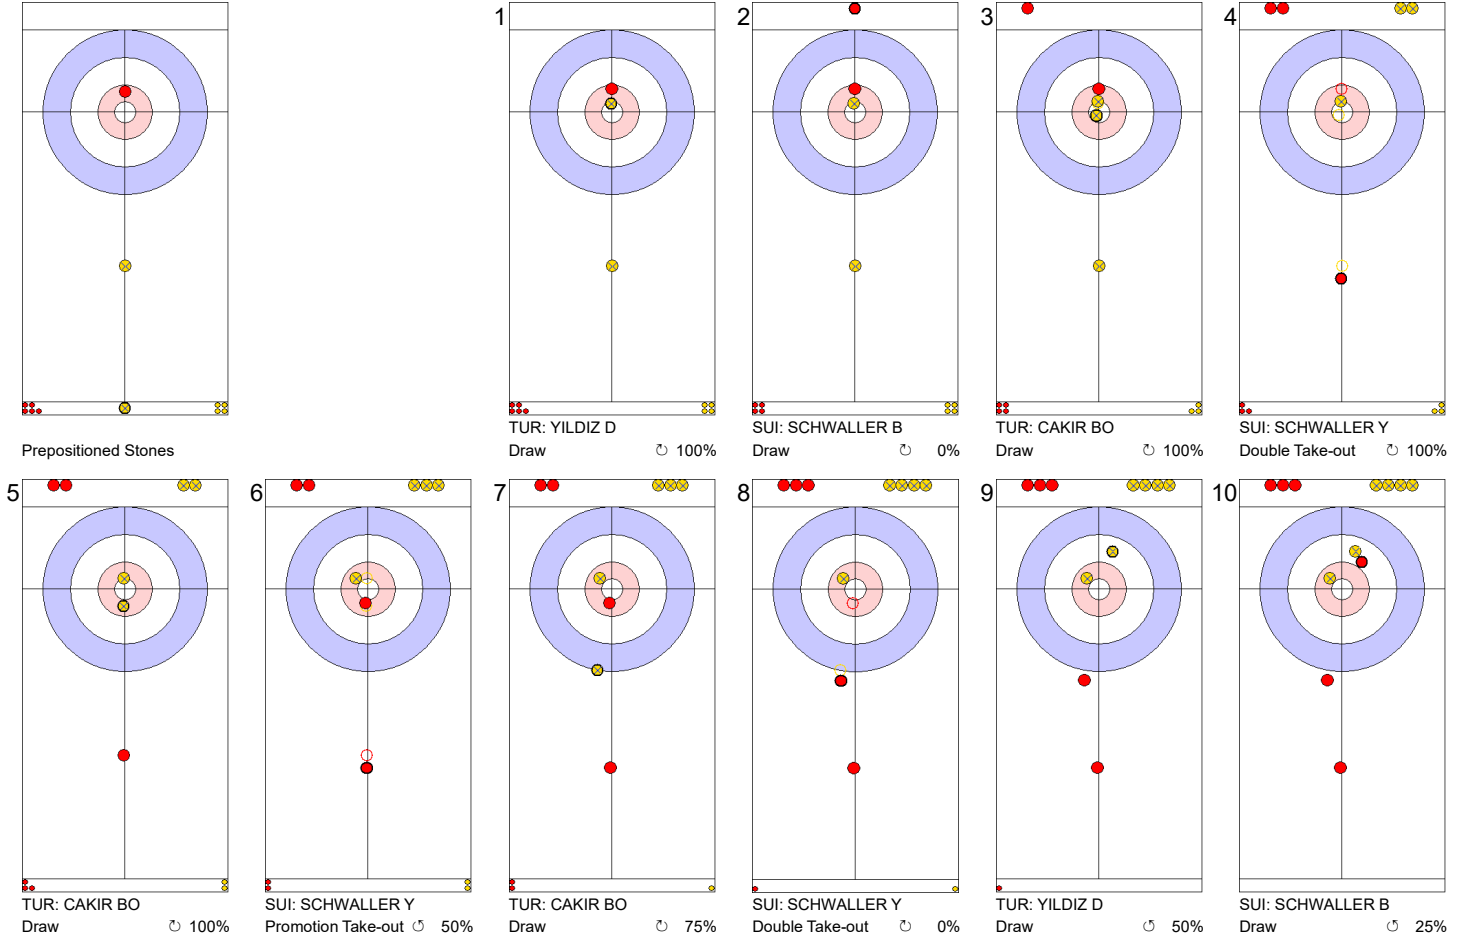

SUI: SCHWALLER B
Draw ⤴ 100%

TUR: YILDIZ D
Draw ⤴ 100%

SUI: SCHWALLER Y
Draw ⤴ 100%

TUR: CAKIR BO
Draw ⤴ 0%

SUI: SCHWALLER Y
Draw ⤴ 0%

TUR: CAKIR BO
Draw ⤴ 100%

SUI: SCHWALLER Y
Guard ⤴ 50%

TUR: CAKIR BO
Draw ⤴ 25%

SUI: SCHWALLER B
Guard ⤴ 100%

TUR: YILDIZ D
Through -

	SUI	TUR
Total Score	3	2
Time left	11:06	11:31

Legend:
 ⤴ Clockwise ⤵ Counter-clockwise - Not considered

Game - Shot by Shot

End 5 ● **SUI - Switzerland** 3 + 0 (this end) = 3 ⊗ **TUR - Türkiye** 2 + 1 (this end) = 3

	SUI	TUR
Total Score	3	3
Time left	08:42	09:40

Legend:
 ↻ Clockwise ↺ Counter-clockwise - Not considered

Game - Shot by Shot

	SUI	TUR
Total Score	4	3
Time left	04:19	04:48

Legend:
 Clockwise
  Counter-clockwise
 - Not considered

Game - Shot by Shot

End 7 ● **SUI - Switzerland** **4 + 0** (this end) = **4** ● **TUR - Türkiye** **3 + 1** (this end) = **4**

	SUI	TUR
Total Score	4	4
Time left	02:14	02:24

Legend:
 ↻ Clockwise ↺ Counter-clockwise - Not considered