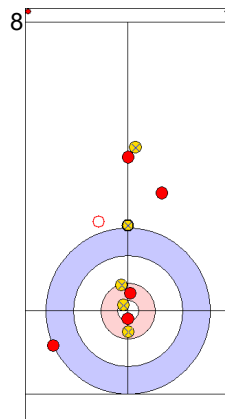

SUI: SCHWALLER B
Draw ⤴ 100%

TUR: YILDIZ D
Draw ⤴ 100%

SUI: SCHWALLER Y
Draw ⤴ 100%

TUR: CAKIR BO
Draw ⤴ 0%

SUI: SCHWALLER Y
Draw ⤴ 0%

TUR: CAKIR BO
Draw ⤴ 100%

SUI: SCHWALLER Y
Guard ⤴ 50%

TUR: CAKIR BO
Draw ⤴ 25%

SUI: SCHWALLER B
Guard ⤴ 100%

TUR: YILDIZ D
Through -

	SUI	TUR
Total Score	3	2
Time left	11:06	11:31

Legend:
 ⤴ Clockwise ⤵ Counter-clockwise - Not considered

Game - Shot by Shot

End 5 ● **SUI - Switzerland** 3 + 0 (this end) = 3 ⊗ **TUR - Türkiye** 2 + 1 (this end) = 3

	SUI	TUR
Total Score	3	3
Time left	08:42	09:40

Legend:
 ↻ Clockwise ↺ Counter-clockwise - Not considered

Game - Shot by Shot

	SUI	TUR
Total Score	4	3
Time left	04:19	04:48

Legend:
 Clockwise
  Counter-clockwise
 - Not considered