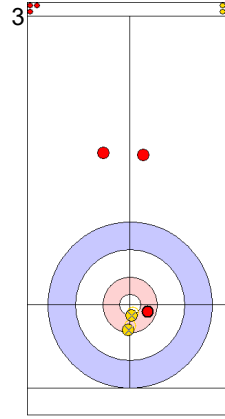

Game - Shot by Shot

End 1 ● **SUI - Switzerland** 0 + 2 (this end) = 2 ● **TUR - Türkiye** 0 + 0 (this end) = 0

	SUI	TUR
Total Score	2	0
Time left	19:06	19:04

Legend:
 ⤵ Clockwise ⤴ Counter-clockwise - Not considered

Game - Shot by Shot

End 2 ● **SUI - Switzerland** **2 + 0** (this end) = **2** ● **TUR - Türkiye** **0 + 1** (this end) = **1**

Prepositioned Stones

SUI: SCHWALLER B
Draw ⤵ 0%

TUR: YILDIZ D
Draw ⤵ 100%

SUI: SCHWALLER Y
Draw ⤵ 100%

TUR: CAKIR BO
Draw ⤵ 50%

SUI: SCHWALLER Y
Draw ⤵ 0%

TUR: CAKIR BO
Draw ⤵ 75%

SUI: SCHWALLER Y
Double Take-out ⤵ 0%

TUR: CAKIR BO
Draw ⤵ 75%

SUI: SCHWALLER B
Double Take-out ⤵ 75%

TUR: YILDIZ D
Draw ⤵ 0%

	SUI	TUR
Total Score	2	1
Time left	16:25	15:48

Legend:
 ⤵ Clockwise ⤴ Counter-clockwise - Not considered

Game - Shot by Shot

End 3 ● **SUI - Switzerland** 2 + 1 (this end) = 3 ⊗ **TUR - Türkiye** 1 + 0 (this end) = 1

	SUI	TUR
Total Score	3	1
Time left	13:28	13:56