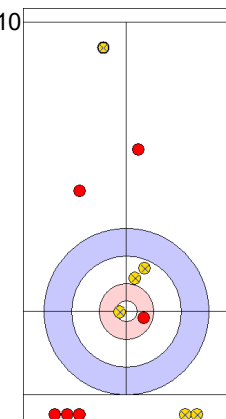

TUR: CAKIR BO
Draw ⤵ 50%

SUI: SCHWALLER Y
Draw ⤵ 0%

TUR: CAKIR BO
Draw ⤵ 75%

SUI: SCHWALLER Y
Double Take-out ⤵ 0%

TUR: CAKIR BO
Draw ⤵ 75%

SUI: SCHWALLER B
Double Take-out ⤵ 75%

TUR: YILDIZ D
Draw ⤵ 0%

	SUI	TUR
Total Score	2	1
Time left	16:25	15:48

Legend:
 ⤵ Clockwise ⤴ Counter-clockwise - Not considered

Game - Shot by Shot

End 3 ● **SUI - Switzerland** 2 + 1 (this end) = 3 ⊗ **TUR - Türkiye** 1 + 0 (this end) = 1

	SUI	TUR
Total Score	3	1
Time left	13:28	13:56