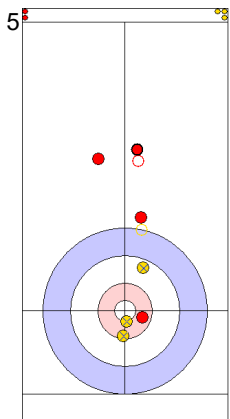

Game - Shot by Shot

End 1 ● **SUI - Switzerland** 0 + 2 (this end) = 2 ● **TUR - Türkiye** 0 + 0 (this end) = 0

	SUI	TUR
Total Score	2	0
Time left	19:06	19:04

Legend:
 ⤵ Clockwise ⤴ Counter-clockwise - Not considered

Game - Shot by Shot

End 2 ● **SUI - Switzerland** **2 + 0** (this end) = **2** ● **TUR - Türkiye** **0 + 1** (this end) = **1**

Prepositioned Stones

SUI: SCHWALLER B
Draw ⤵ 0%

TUR: YILDIZ D
Draw ⤵ 100%

SUI: SCHWALLER Y
Draw ⤵ 100%

TUR: CAKIR BO
Draw ⤵ 50%

SUI: SCHWALLER Y
Draw ⤵ 0%

TUR: CAKIR BO
Draw ⤵ 75%

SUI: SCHWALLER Y
Double Take-out ⤵ 0%

TUR: CAKIR BO
Draw ⤵ 75%

SUI: SCHWALLER B
Double Take-out ⤵ 75%

TUR: YILDIZ D
Draw ⤵ 0%

	SUI	TUR
Total Score	2	1
Time left	16:25	15:48

Legend:
 ⤵ Clockwise ⤴ Counter-clockwise - Not considered

Game - Shot by Shot

End 3 ● **SUI - Switzerland** 2 + 1 (this end) = 3 ⊗ **TUR - Türkiye** 1 + 0 (this end) = 1

	SUI	TUR
Total Score	3	1
Time left	13:28	13:56