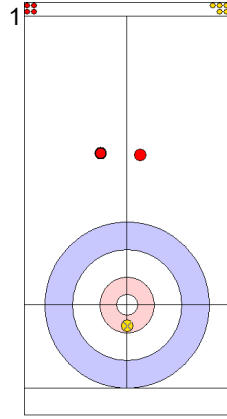

Game - Shot by Shot

End 1 ● **SUI - Switzerland** 0 + 2 (this end) = 2 ● **TUR - Türkiye** 0 + 0 (this end) = 0

	SUI	TUR
Total Score	2	0
Time left	19:06	19:04

Legend:
 ⤵ Clockwise ⤴ Counter-clockwise - Not considered

Game - Shot by Shot

End 2 ● **SUI - Switzerland** **2 + 0** (this end) = **2** ● **TUR - Türkiye** **0 + 1** (this end) = **1**

Prepositioned Stones

SUI: SCHWALLER B
Draw ⤵ 0%

TUR: YILDIZ D
Draw ⤵ 100%

SUI: SCHWALLER Y
Draw ⤵ 100%

TUR: CAKIR BO
Draw ⤵ 50%

SUI: SCHWALLER Y
Draw ⤵ 0%

TUR: CAKIR BO
Draw ⤵ 75%

SUI: SCHWALLER Y
Double Take-out ⤵ 0%

TUR: CAKIR BO
Draw ⤵ 75%

SUI: SCHWALLER B
Double Take-out ⤵ 75%

TUR: YILDIZ D
Draw ⤵ 0%

	SUI	TUR
Total Score	2	1
Time left	16:25	15:48