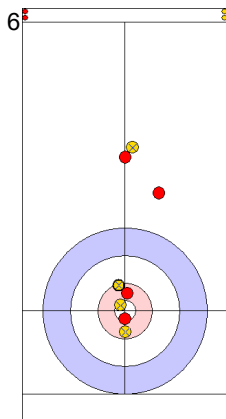

SUI: SCHWALLER B
Draw ⤴ 100%

TUR: YILDIZ D
Draw ⤴ 100%

SUI: SCHWALLER Y
Draw ⤴ 100%

TUR: CAKIR BO
Draw ⤴ 0%

SUI: SCHWALLER Y
Draw ⤴ 0%

TUR: CAKIR BO
Draw ⤴ 100%

SUI: SCHWALLER Y
Guard ⤴ 50%

TUR: CAKIR BO
Draw ⤴ 25%

SUI: SCHWALLER B
Guard ⤴ 100%

TUR: YILDIZ D
Through -

	SUI	TUR
Total Score	3	2
Time left	11:06	11:31

Legend:
 ⤴ Clockwise ⤵ Counter-clockwise - Not considered

Game - Shot by Shot

End 5 ● **SUI - Switzerland** 3 + 0 (this end) = 3 ⊗ **TUR - Türkiye** 2 + 1 (this end) = 3

	SUI	TUR
Total Score	3	3
Time left	08:42	09:40

Legend:
 ↻ Clockwise ↺ Counter-clockwise - Not considered

Game - Shot by Shot

	SUI	TUR
Total Score	4	3
Time left	04:19	04:48

Legend:
 Clockwise
  Counter-clockwise
 - Not considered