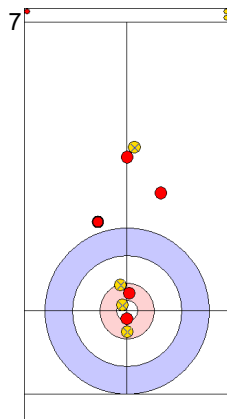

SUI: SCHWALLER B
Draw ⤴ 100%

TUR: YILDIZ D
Draw ⤴ 100%

SUI: SCHWALLER Y
Draw ⤴ 100%

TUR: CAKIR BO
Draw ⤴ 0%

SUI: SCHWALLER Y
Draw ⤴ 0%

TUR: CAKIR BO
Draw ⤴ 100%

SUI: SCHWALLER Y
Guard ⤴ 50%

TUR: CAKIR BO
Draw ⤴ 25%

SUI: SCHWALLER B
Guard ⤴ 100%

TUR: YILDIZ D
Through -

	SUI	TUR
Total Score	3	2
Time left	11:06	11:31

Legend:
 ⤴ Clockwise ⤵ Counter-clockwise - Not considered

Game - Shot by Shot

End 5 ● **SUI - Switzerland** 3 + 0 (this end) = 3 ⊗ **TUR - Türkiye** 2 + 1 (this end) = 3

	SUI	TUR
Total Score	3	3
Time left	08:42	09:40

Legend:
 ↻ Clockwise ↺ Counter-clockwise - Not considered

Game - Shot by Shot

	SUI	TUR
Total Score	4	3
Time left	04:19	04:48

Legend:
 Clockwise
  Counter-clockwise
 - Not considered