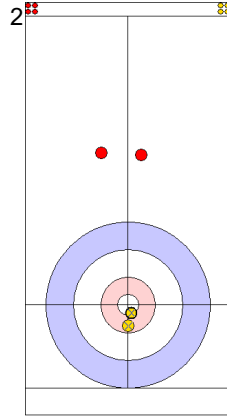

Game - Shot by Shot

End 1 ● **SUI - Switzerland** 0 + 2 (this end) = 2 ● **TUR - Türkiye** 0 + 0 (this end) = 0

	SUI	TUR
Total Score	2	0
Time left	19:06	19:04

Legend:
 ⤵ Clockwise ⤴ Counter-clockwise - Not considered

Game - Shot by Shot

End 2 ● **SUI - Switzerland** **2 + 0** (this end) = **2** ● **TUR - Türkiye** **0 + 1** (this end) = **1**

Prepositioned Stones

SUI: SCHWALLER B
Draw ⤵ 0%

TUR: YILDIZ D
Draw ⤵ 100%

SUI: SCHWALLER Y
Draw ⤵ 100%

TUR: CAKIR BO
Draw ⤵ 50%

SUI: SCHWALLER Y
Draw ⤵ 0%

TUR: CAKIR BO
Draw ⤵ 75%

SUI: SCHWALLER Y
Double Take-out ⤵ 0%

TUR: CAKIR BO
Draw ⤵ 75%

SUI: SCHWALLER B
Double Take-out ⤵ 75%

TUR: YILDIZ D
Draw ⤵ 0%

	SUI	TUR
Total Score	2	1
Time left	16:25	15:48

Legend:
 ⤵ Clockwise ⤴ Counter-clockwise - Not considered

Game - Shot by Shot

End 3 ● **SUI - Switzerland** 2 + 1 (this end) = 3 ⊗ **TUR - Türkiye** 1 + 0 (this end) = 1

	SUI	TUR
Total Score	3	1
Time left	13:28	13:56