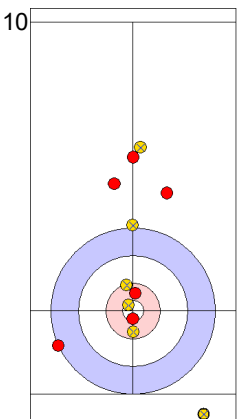

SUI: SCHWALLER B
Draw ⤴ 100%

TUR: YILDIZ D
Draw ⤴ 100%

SUI: SCHWALLER Y
Draw ⤴ 100%

TUR: CAKIR BO
Draw ⤴ 0%

SUI: SCHWALLER Y
Draw ⤴ 0%

TUR: CAKIR BO
Draw ⤴ 100%

SUI: SCHWALLER Y
Guard ⤴ 50%

TUR: CAKIR BO
Draw ⤴ 25%

SUI: SCHWALLER B
Guard ⤴ 100%

TUR: YILDIZ D
Through -

	SUI	TUR
Total Score	3	2
Time left	11:06	11:31

Legend:
 ⤴ Clockwise ⤵ Counter-clockwise - Not considered

Game - Shot by Shot

End 5 ● **SUI - Switzerland** 3 + 0 (this end) = 3 ⊗ **TUR - Türkiye** 2 + 1 (this end) = 3

	SUI	TUR
Total Score	3	3
Time left	08:42	09:40

Legend:
 ↻ Clockwise ↺ Counter-clockwise - Not considered

Game - Shot by Shot

	SUI	TUR
Total Score	4	3
Time left	04:19	04:48

Legend:
 Clockwise
  Counter-clockwise
 - Not considered