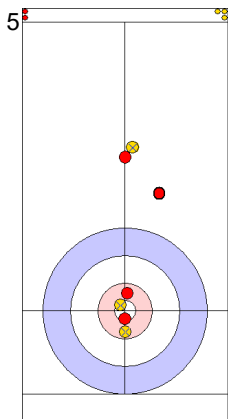

SUI: SCHWALLER B
Draw ⤴ 100%

TUR: YILDIZ D
Draw ⤴ 100%

SUI: SCHWALLER Y
Draw ⤴ 100%

TUR: CAKIR BO
Draw ⤴ 0%

SUI: SCHWALLER Y
Draw ⤴ 0%

TUR: CAKIR BO
Draw ⤴ 100%

SUI: SCHWALLER Y
Guard ⤴ 50%

TUR: CAKIR BO
Draw ⤴ 25%

SUI: SCHWALLER B
Guard ⤴ 100%

TUR: YILDIZ D
Through -

	SUI	TUR
Total Score	3	2
Time left	11:06	11:31

Legend:
 ⤴ Clockwise ⤵ Counter-clockwise - Not considered

Game - Shot by Shot

End 5 ● **SUI - Switzerland** 3 + 0 (this end) = 3 ⊗ **TUR - Türkiye** 2 + 1 (this end) = 3

	SUI	TUR
Total Score	3	3
Time left	08:42	09:40

Legend:
 ↻ Clockwise ↺ Counter-clockwise - Not considered

Game - Shot by Shot

	SUI	TUR
Total Score	4	3
Time left	04:19	04:48

Legend:
 Clockwise
  Counter-clockwise
 - Not considered