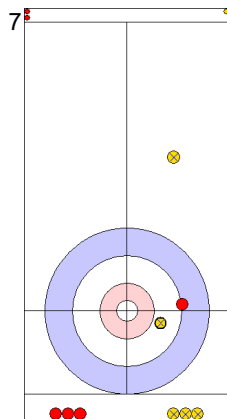

Game - Shot by Shot

End 7 ● **SUI - Switzerland** **4 + 0** (this end) = **4** ● **TUR - Türkiye** **3 + 1** (this end) = **4**

	SUI	TUR
Total Score	4	4
Time left	02:14	02:24

Legend:
 ↻ Clockwise ↺ Counter-clockwise - Not considered

Game - Shot by Shot

End 8 **SUI - Switzerland 4 + 1 (this end) = 5** **TUR - Türkiye 4 + 0 (this end) = 4**

Power Play
Prepositioned Stones

TUR: YILDIZ D
Guard ⤵ 75%

SUI: SCHWALLER B
Draw ⤵ 0%

TUR: CAKIR BO
Guard ⤵ 50%

SUI: SCHWALLER Y
Clearing ⤵ 100%

TUR: CAKIR BO
Guard ⤵ 50%

SUI: SCHWALLER Y
Clearing ⤵ 100%

TUR: CAKIR BO
Draw ⤵ 25%

SUI: SCHWALLER Y
Take-out ⤵ 100%

TUR: YILDIZ D
Draw ⤵ 0%

	SUI	TUR
Total Score	5	4
Time left	01:19	01:05

Legend:
 ⤵ Clockwise ⤴ Counter-clockwise - Not considered