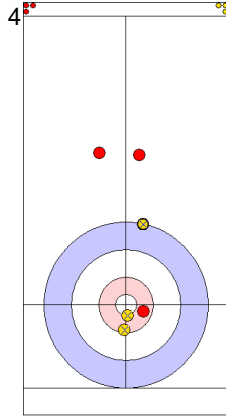

Game - Shot by Shot

End 1 ● **SUI - Switzerland** 0 + 2 (this end) = 2 ● **TUR - Türkiye** 0 + 0 (this end) = 0

	SUI	TUR
Total Score	2	0
Time left	19:06	19:04

Legend:
 ⤵ Clockwise ⤴ Counter-clockwise - Not considered

Game - Shot by Shot

End 2 ● **SUI - Switzerland** **2 + 0** (this end) = **2** ● **TUR - Türkiye** **0 + 1** (this end) = **1**

Prepositioned Stones

SUI: SCHWALLER B
Draw ⤵ 0%

TUR: YILDIZ D
Draw ⤵ 100%

SUI: SCHWALLER Y
Draw ⤵ 100%

TUR: CAKIR BO
Draw ⤵ 50%

SUI: SCHWALLER Y
Draw ⤵ 0%

TUR: CAKIR BO
Draw ⤵ 75%

SUI: SCHWALLER Y
Double Take-out ⤵ 0%

TUR: CAKIR BO
Draw ⤵ 75%

SUI: SCHWALLER B
Double Take-out ⤵ 75%

TUR: YILDIZ D
Draw ⤵ 0%

	SUI	TUR
Total Score	2	1
Time left	16:25	15:48