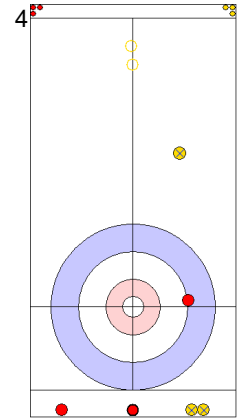

Game - Shot by Shot

End 7 ● **SUI - Switzerland** **4 + 0** (this end) = **4** ● **TUR - Türkiye** **3 + 1** (this end) = **4**

	SUI	TUR
Total Score	4	4
Time left	02:14	02:24

Legend:
 ↻ Clockwise ↺ Counter-clockwise - Not considered

Game - Shot by Shot

End 8 **SUI - Switzerland 4 + 1 (this end) = 5** **TUR - Türkiye 4 + 0 (this end) = 4**

Power Play
Prepositioned Stones

TUR: YILDIZ D
Guard ⤵ 75%

SUI: SCHWALLER B
Draw ⤵ 0%

TUR: CAKIR BO
Guard ⤵ 50%

SUI: SCHWALLER Y
Clearing ⤵ 100%

TUR: CAKIR BO
Guard ⤵ 50%

SUI: SCHWALLER Y
Clearing ⤵ 100%

TUR: CAKIR BO
Draw ⤵ 25%

SUI: SCHWALLER Y
Take-out ⤵ 100%

TUR: YILDIZ D
Draw ⤵ 0%

	SUI	TUR
Total Score	5	4
Time left	01:19	01:05