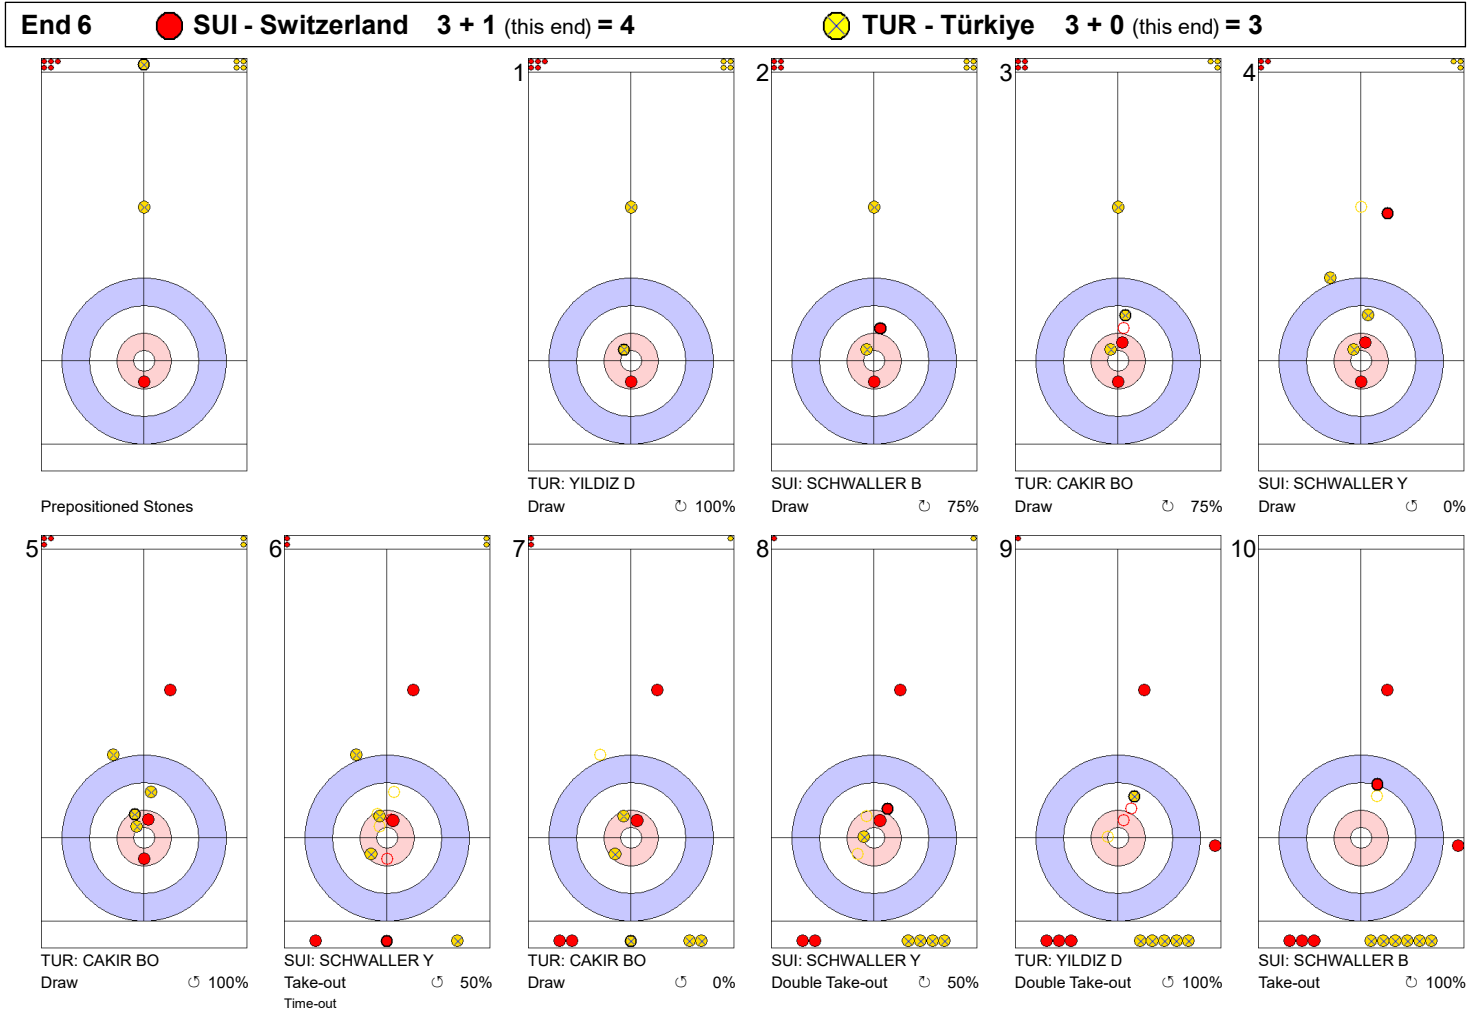

SUI: SCHWALLER B
Draw ⤴ 100%

TUR: YILDIZ D
Draw ⤴ 100%

SUI: SCHWALLER Y
Draw ⤴ 100%

TUR: CAKIR BO
Draw ⤴ 0%

SUI: SCHWALLER Y
Draw ⤴ 0%

TUR: CAKIR BO
Draw ⤴ 100%

SUI: SCHWALLER Y
Guard ⤴ 50%

TUR: CAKIR BO
Draw ⤴ 25%

SUI: SCHWALLER B
Guard ⤴ 100%

TUR: YILDIZ D
Through -

	SUI	TUR
Total Score	3	2
Time left	11:06	11:31

Legend:
 ⤴ Clockwise ⤵ Counter-clockwise - Not considered

Game - Shot by Shot

End 5 ● **SUI - Switzerland** 3 + 0 (this end) = 3 ⊗ **TUR - Türkiye** 2 + 1 (this end) = 3

	SUI	TUR
Total Score	3	3
Time left	08:42	09:40

Legend:
 ↻ Clockwise ↺ Counter-clockwise - Not considered

Game - Shot by Shot

	SUI	TUR
Total Score	4	3
Time left	04:19	04:48

Legend:
 Clockwise
  Counter-clockwise
 - Not considered

Game - Shot by Shot

End 7 ● **SUI - Switzerland** **4 + 0** (this end) = **4** ● **TUR - Türkiye** **3 + 1** (this end) = **4**

	SUI	TUR
Total Score	4	4
Time left	02:14	02:24

Legend:
 ↻ Clockwise ↺ Counter-clockwise - Not considered