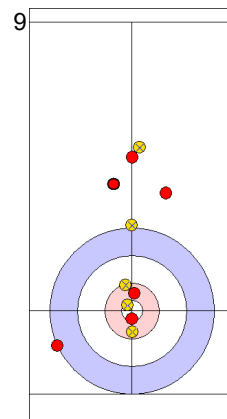

SUI: SCHWALLER B
Draw ⤴ 100%

TUR: YILDIZ D
Draw ⤴ 100%

SUI: SCHWALLER Y
Draw ⤴ 100%

TUR: CAKIR BO
Draw ⤴ 0%

SUI: SCHWALLER Y
Draw ⤴ 0%

TUR: CAKIR BO
Draw ⤴ 100%

SUI: SCHWALLER Y
Guard ⤴ 50%

TUR: CAKIR BO
Draw ⤴ 25%

SUI: SCHWALLER B
Guard ⤴ 100%

TUR: YILDIZ D
Through -

	SUI	TUR
Total Score	3	2
Time left	11:06	11:31

Legend:
 ⤴ Clockwise ⤵ Counter-clockwise - Not considered

Game - Shot by Shot

End 5 ● **SUI - Switzerland** 3 + 0 (this end) = 3 ⊗ **TUR - Türkiye** 2 + 1 (this end) = 3

	SUI	TUR
Total Score	3	3
Time left	08:42	09:40

Legend:
 ↻ Clockwise ↺ Counter-clockwise - Not considered

Game - Shot by Shot

	SUI	TUR
Total Score	4	3
Time left	04:19	04:48

Legend:
 Clockwise
  Counter-clockwise
 - Not considered