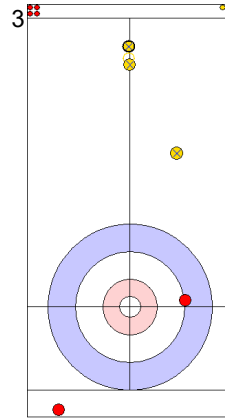

Game - Shot by Shot

End 7 ● **SUI - Switzerland** **4 + 0** (this end) = **4** ● **TUR - Türkiye** **3 + 1** (this end) = **4**

	SUI	TUR
Total Score	4	4
Time left	02:14	02:24

Legend:
 ↻ Clockwise ↺ Counter-clockwise - Not considered

Game - Shot by Shot

End 8 **SUI - Switzerland 4 + 1 (this end) = 5** **TUR - Türkiye 4 + 0 (this end) = 4**

Power Play
Prepositioned Stones

TUR: YILDIZ D
Guard ⤵ 75%

SUI: SCHWALLER B
Draw ⤵ 0%

TUR: CAKIR BO
Guard ⤵ 50%

SUI: SCHWALLER Y
Clearing ⤵ 100%

TUR: CAKIR BO
Guard ⤵ 50%

SUI: SCHWALLER Y
Clearing ⤵ 100%

TUR: CAKIR BO
Draw ⤵ 25%

SUI: SCHWALLER Y
Take-out ⤵ 100%

TUR: YILDIZ D
Draw ⤵ 0%

	SUI	TUR
Total Score	5	4
Time left	01:19	01:05

Legend:
 ⤵ Clockwise ⤴ Counter-clockwise - Not considered