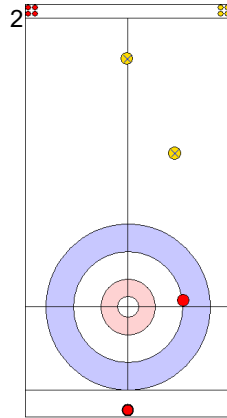

Game - Shot by Shot

End 7 ● **SUI - Switzerland** **4 + 0** (this end) = **4** ● **TUR - Türkiye** **3 + 1** (this end) = **4**

	SUI	TUR
Total Score	4	4
Time left	02:14	02:24

Legend:
 ↻ Clockwise ↺ Counter-clockwise - Not considered

Game - Shot by Shot

End 8 **SUI - Switzerland 4 + 1 (this end) = 5** **TUR - Türkiye 4 + 0 (this end) = 4**

Power Play
Prepositioned Stones

TUR: YILDIZ D
Guard ⤵ 75%

SUI: SCHWALLER B
Draw ⤵ 0%

TUR: CAKIR BO
Guard ⤵ 50%

SUI: SCHWALLER Y
Clearing ⤵ 100%

TUR: CAKIR BO
Guard ⤵ 50%

SUI: SCHWALLER Y
Clearing ⤵ 100%

TUR: CAKIR BO
Draw ⤵ 25%

SUI: SCHWALLER Y
Take-out ⤵ 100%

TUR: YILDIZ D
Draw ⤵ 0%

	SUI	TUR
Total Score	5	4
Time left	01:19	01:05