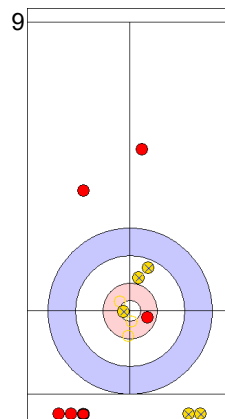

TUR: CAKIR BO
Draw ⤵ 50%

SUI: SCHWALLER Y
Draw ⤵ 0%

TUR: CAKIR BO
Draw ⤵ 75%

SUI: SCHWALLER Y
Double Take-out ⤵ 0%

TUR: CAKIR BO
Draw ⤵ 75%

SUI: SCHWALLER B
Double Take-out ⤵ 75%

TUR: YILDIZ D
Draw ⤵ 0%

	SUI	TUR
Total Score	2	1
Time left	16:25	15:48

Legend:
 ⤵ Clockwise ⤴ Counter-clockwise - Not considered

Game - Shot by Shot

End 3 ● **SUI - Switzerland** 2 + 1 (this end) = 3 ⊗ **TUR - Türkiye** 1 + 0 (this end) = 1

	SUI	TUR
Total Score	3	1
Time left	13:28	13:56