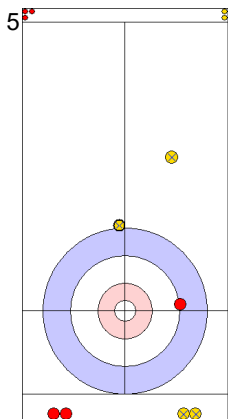

Game - Shot by Shot

End 7 ● **SUI - Switzerland** **4 + 0** (this end) = **4** ● **TUR - Türkiye** **3 + 1** (this end) = **4**

	SUI	TUR
Total Score	4	4
Time left	02:14	02:24

Legend:
 ↻ Clockwise ↺ Counter-clockwise - Not considered

Game - Shot by Shot

End 8 **SUI - Switzerland 4 + 1 (this end) = 5** **TUR - Türkiye 4 + 0 (this end) = 4**

Power Play
Prepositioned Stones

TUR: YILDIZ D
Guard ⤵ 75%

SUI: SCHWALLER B
Draw ⤵ 0%

TUR: CAKIR BO
Guard ⤵ 50%

SUI: SCHWALLER Y
Clearing ⤵ 100%

TUR: CAKIR BO
Guard ⤵ 50%

SUI: SCHWALLER Y
Clearing ⤵ 100%

TUR: CAKIR BO
Draw ⤵ 25%

SUI: SCHWALLER Y
Take-out ⤵ 100%

TUR: YILDIZ D
Draw ⤵ 0%

	SUI	TUR
Total Score	5	4
Time left	01:19	01:05

Legend:
 ⤵ Clockwise ⤴ Counter-clockwise - Not considered