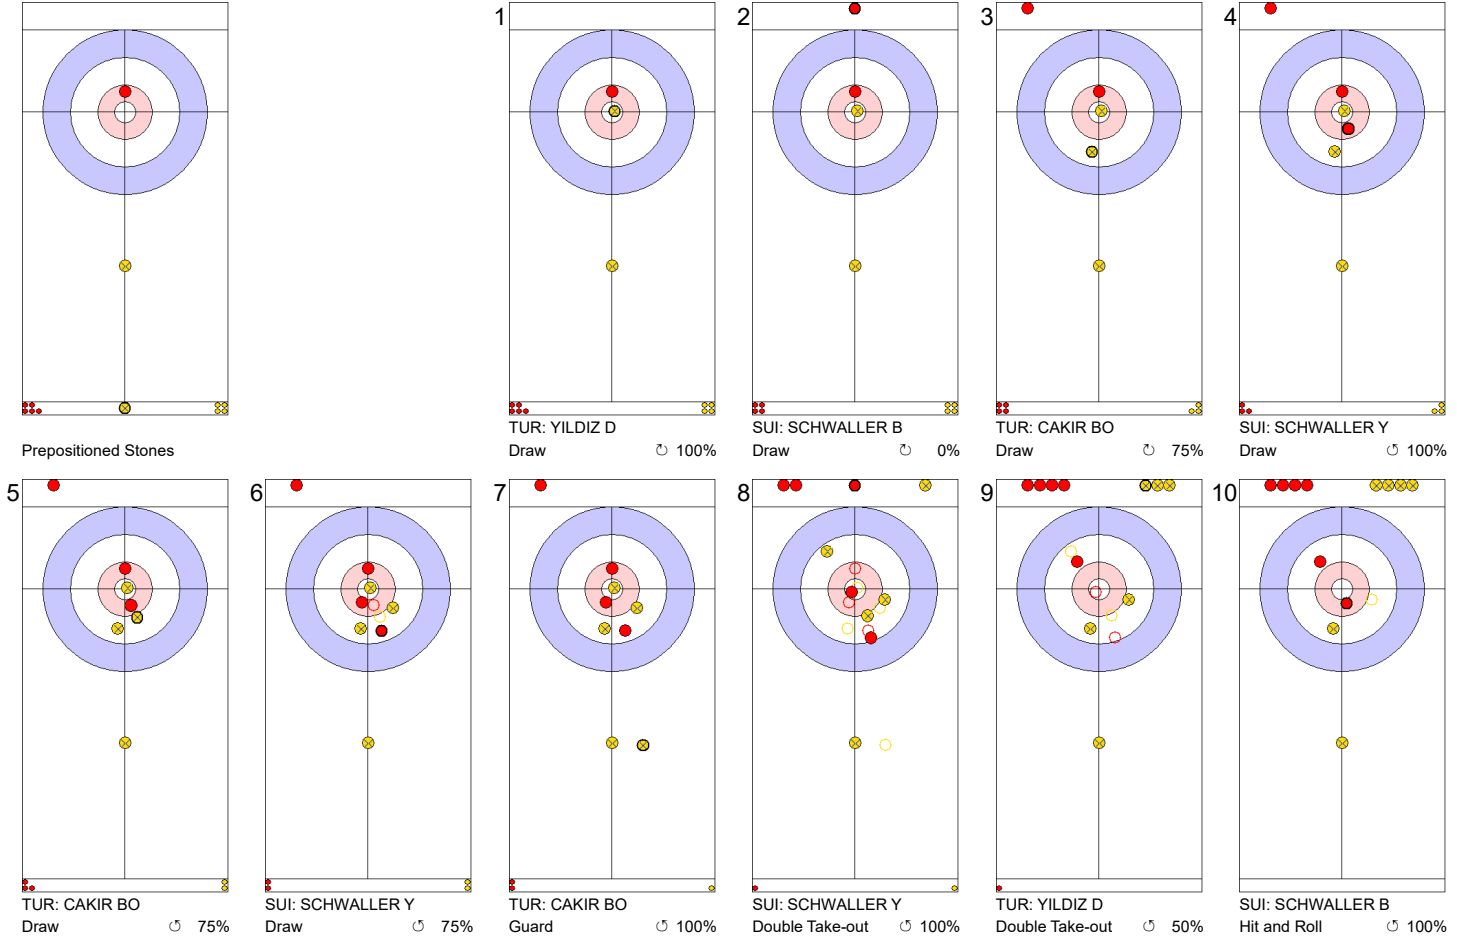

Game - Shot by Shot

End 1 ● **SUI - Switzerland** 0 + 2 (this end) = 2 ● **TUR - Türkiye** 0 + 0 (this end) = 0

	SUI	TUR
Total Score	2	0
Time left	19:06	19:04

Legend:
 ⤵ Clockwise ⤴ Counter-clockwise - Not considered

Game - Shot by Shot

End 2 ● **SUI - Switzerland** **2 + 0** (this end) = **2** ● **TUR - Türkiye** **0 + 1** (this end) = **1**

Prepositioned Stones

SUI: SCHWALLER B
Draw ⤵ 0%

TUR: YILDIZ D
Draw ⤵ 100%

SUI: SCHWALLER Y
Draw ⤵ 100%