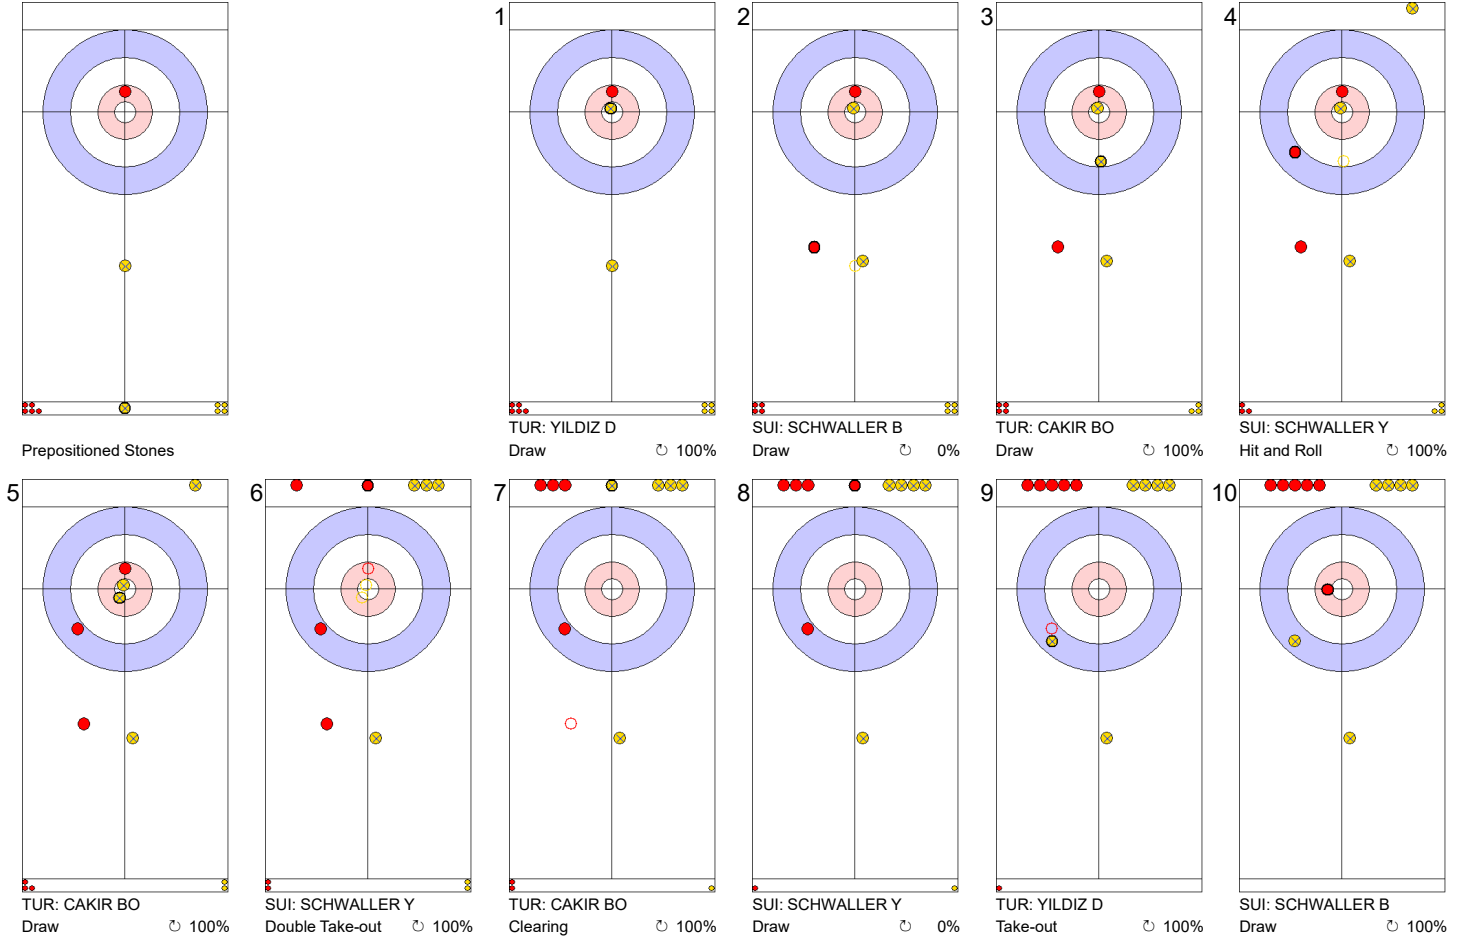

TUR: CAKIR BO
Draw ⤵ 50%

SUI: SCHWALLER Y
Draw ⤵ 0%

TUR: CAKIR BO
Draw ⤵ 75%

SUI: SCHWALLER Y
Double Take-out ⤵ 0%

TUR: CAKIR BO
Draw ⤵ 75%

SUI: SCHWALLER B
Double Take-out ⤵ 75%

TUR: YILDIZ D
Draw ⤵ 0%

	SUI	TUR
Total Score	2	1
Time left	16:25	15:48

Legend:
 ⤵ Clockwise ⤴ Counter-clockwise - Not considered

Game - Shot by Shot

End 3 ● **SUI - Switzerland** 2 + 1 (this end) = 3 ⊗ **TUR - Türkiye** 1 + 0 (this end) = 1

	SUI	TUR
Total Score	3	1
Time left	13:28	13:56