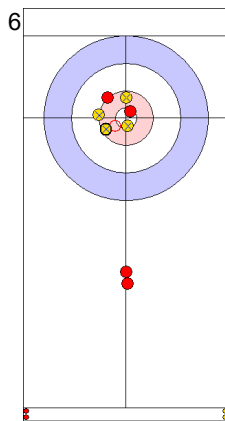

ESP: UNANUE M
Raise ↺ 100%