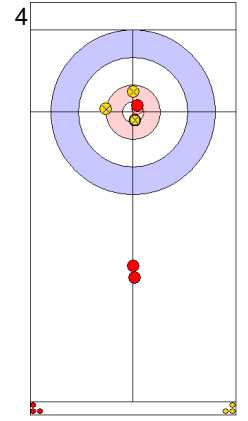

ESP: UNANUE M
Draw ↺ 100%