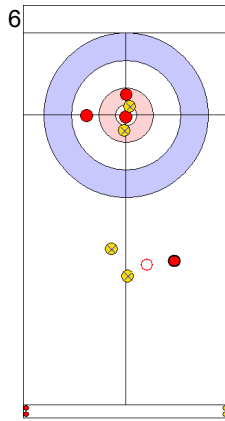

GER: SCHOELL PL
Draw 100%

ESP: UNANUE M
Freeze 100%

GER: HARSCH K
Draw 0%

ESP: UNANUE M
Guard 100%

GER: HARSCH K
Raise 75%

ESP: UNANUE M
Hit and Roll 100%

GER: HARSCH K
Draw 100%

ESP: OTAEGI O
Raise 100%

GER: SCHOELL PL
Promotion Take-out 0%

	GER	ESP
Total Score	0	1
Time left	18:18	19:24

Legend:
↻ Clockwise ↺ Counter-clockwise - Not considered

Game - Shot by Shot

End 2 ● **GER - Germany** 0 + 1 (this end) = 1 ⊗ **ESP - Spain** 1 + 0 (this end) = 1