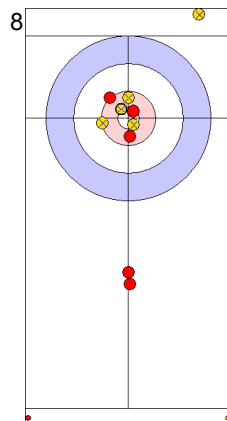

GER: HARSCH K
Draw ↺ 0%

ESP: UNANUE M
Draw ↺ 100%

GER: HARSCH K
Draw ↺ 100%

ESP: UNANUE M
Raise ↺ 100%

GER: HARSCH K
Hit and Roll ↺ 75%

ESP: UNANUE M
Draw ↺ 75%

GER: SCHOELL PL
Hit and Roll ↺ 100%

ESP: OTAEGI O
Draw ↺ 0%