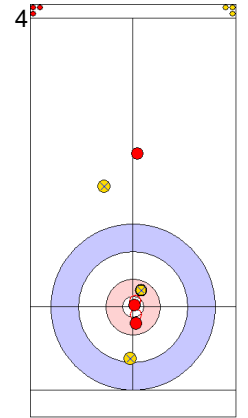

ESP: UNANUE M
Raise   ⤵ 100%