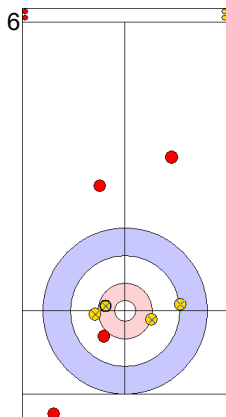

End 6 ● **GER - Germany** 3 + 0 (this end) = 3 ⊗ **ESP - Spain** 5 + 1 (this end) = 6

Power Play
Prepositioned Stones

GER: SCHOELL PL
Front ↻ 50%

ESP: OTAEGI O
Draw ↻ 100%

GER: HARSCH K
Raise ↻ 100%

ESP: UNANUE M
Take-out ↻ 100%

GER: HARSCH K
Draw ↻ 50%

ESP: UNANUE M
Draw ↻ 75%

GER: HARSCH K
Draw ↻ 100%

ESP: UNANUE M
Draw ↻ 75%

GER: SCHOELL PL
Take-out ↻ 100%

ESP: OTAEGI O
Draw ↻ 0%

	GER	ESP
Total Score	3	6
Time left	04:30	03:21

Legend:
 ↻ Clockwise ↻ Counter-clockwise - Not considered