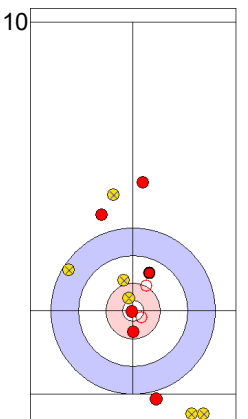

GER: HARSCH K
Draw ↻ 0%

ESP: OTAEGI O
Raise ↻ 100%

GER: SCHOELL PL
Raise ↻ 100%

	GER	ESP
Total Score	1	1
Time left	14:37	15:23

Legend:
 ↻ Clockwise ↻ Counter-clockwise - Not considered

MON 24 APR 2023
Start Time 14:00