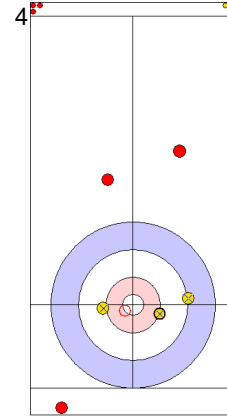

End 6 ● **GER - Germany** 3 + 0 (this end) = 3 ⊗ **ESP - Spain** 5 + 1 (this end) = 6

Power Play
Prepositioned Stones

GER: SCHOELL PL
Front ↻ 50%

ESP: OTAEGI O
Draw ↻ 100%

GER: HARSCH K
Raise ↻ 100%

ESP: UNANUE M
Take-out ↻ 100%

GER: HARSCH K
Draw ↻ 50%

ESP: UNANUE M
Draw ↻ 75%

GER: HARSCH K
Draw ↻ 100%

ESP: UNANUE M
Draw ↻ 75%

GER: SCHOELL PL
Take-out ↻ 100%

ESP: OTAEGI O
Draw ↻ 0%

	GER	ESP
Total Score	3	6
Time left	04:30	03:21

Legend:
 ↻ Clockwise ↻ Counter-clockwise - Not considered