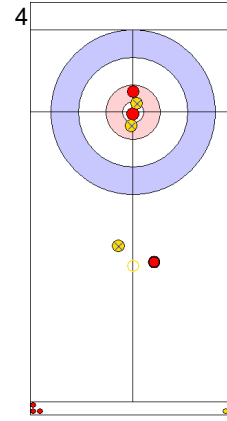

GER: SCHOELL PL
Draw 100%

ESP: UNANUE M
Freeze 100%

GER: HARSCH K
Draw 0%

ESP: UNANUE M
Guard 100%

GER: HARSCH K
Raise 75%

ESP: UNANUE M
Hit and Roll 100%

GER: HARSCH K
Draw 100%

ESP: OTAEGI O
Raise 100%