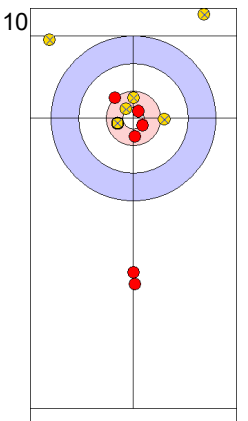

GER: HARSCH K
Draw ↺ 0%

ESP: UNANUE M
Draw ↺ 100%

GER: HARSCH K
Draw ↺ 100%

ESP: UNANUE M
Raise ↺ 100%

GER: HARSCH K
Hit and Roll ↺ 75%

ESP: UNANUE M
Draw ↺ 75%

GER: SCHOELL PL
Hit and Roll ↺ 100%

ESP: OTAEGI O
Draw ↺ 0%