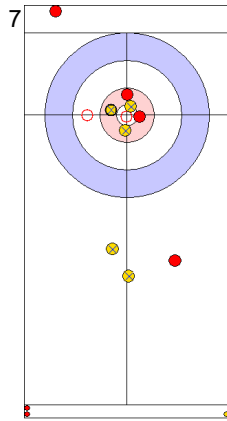

GER: SCHOELL PL
Draw 100%

ESP: UNANUE M
Freeze 100%

GER: HARSCH K
Draw 0%

ESP: UNANUE M
Guard 100%

GER: HARSCH K
Raise 75%

ESP: UNANUE M
Hit and Roll 100%

GER: HARSCH K
Draw 100%

ESP: OTAEGI O
Raise 100%

GER: SCHOELL PL
Promotion Take-out 0%

	GER	ESP
Total Score	0	1
Time left	18:18	19:24

Legend:
↻ Clockwise ↺ Counter-clockwise - Not considered

Game - Shot by Shot

End 2 ● **GER - Germany** 0 + 1 (this end) = 1 ⊗ **ESP - Spain** 1 + 0 (this end) = 1