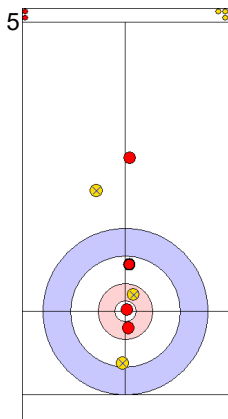

GER: HARSCH K
Draw   ⤵ 100%