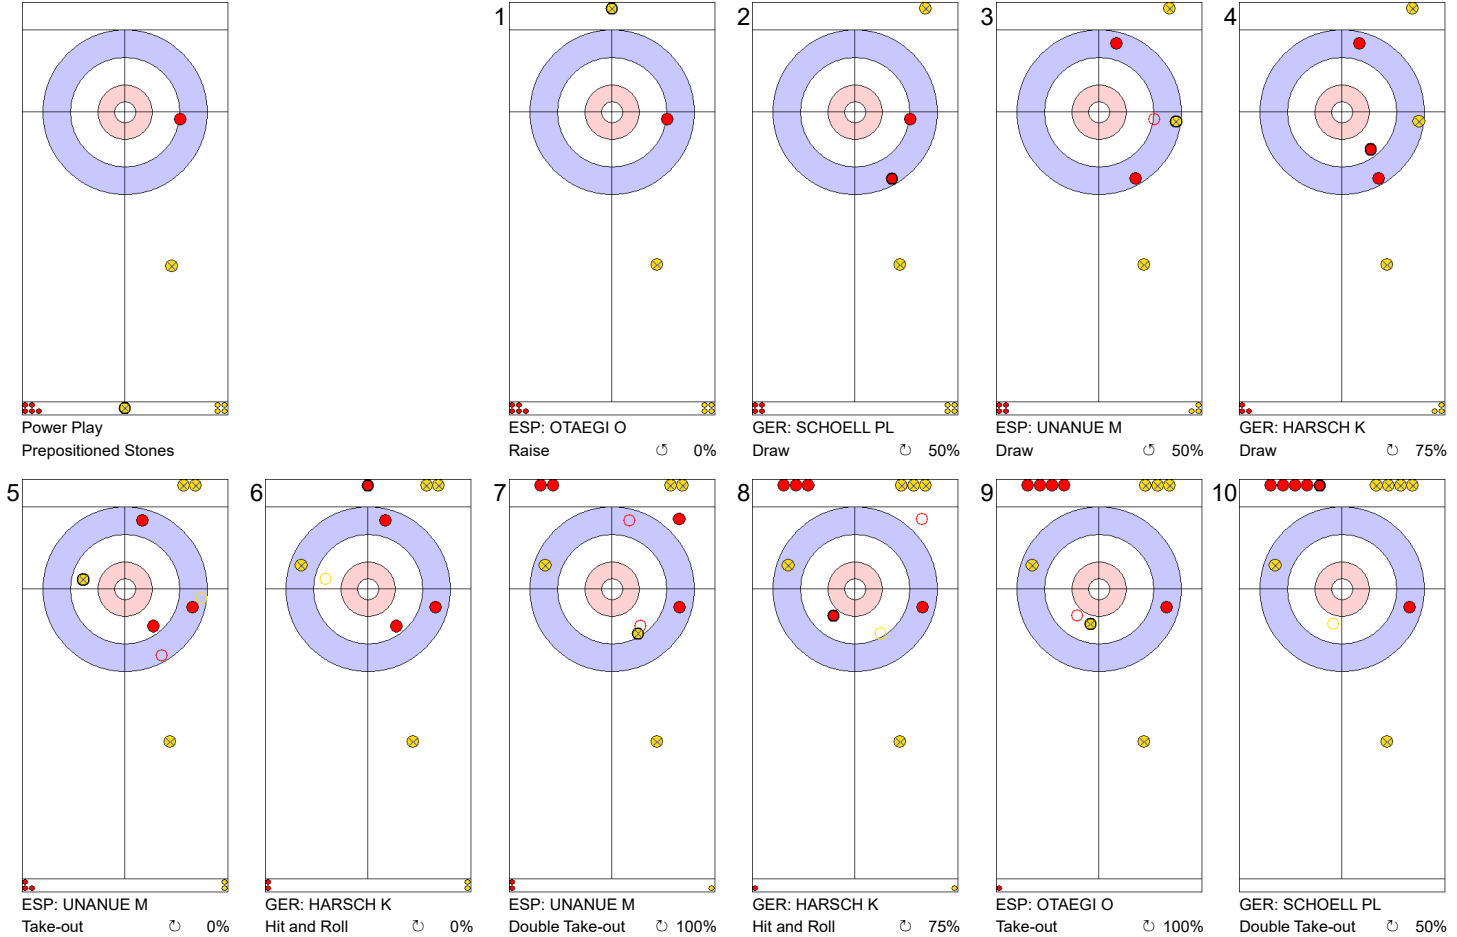

GER: HARSCH K
Draw ↻ 50%

ESP: UNANUE M
Draw ↻ 75%

GER: HARSCH K
Draw ↻ 100%

ESP: UNANUE M
Draw ↻ 75%

GER: SCHOELL PL
Take-out ↻ 100%

ESP: OTAEGI O
Draw ↻ 0%

	GER	ESP
Total Score	3	6
Time left	04:30	03:21

Legend:
 ↻ Clockwise ↻ Counter-clockwise - Not considered

Game - Shot by Shot

End 7 ● **GER - Germany** **3 + 0** (this end) = **3** ● **ESP - Spain** **6 + 1** (this end) = **7**

	GER	ESP
Total Score	3	7
Time left	01:57	01:44

Legend:
 ↻ Clockwise ↺ Counter-clockwise - Not considered