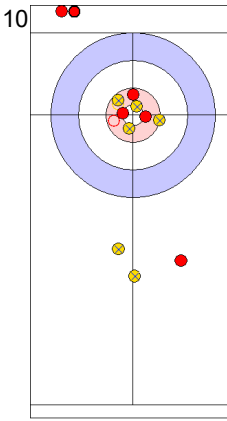

GER: SCHOELL PL
Draw 100%

ESP: UNANUE M
Freeze 100%

GER: HARSCH K
Draw 0%

ESP: UNANUE M
Guard 100%

GER: HARSCH K
Raise 75%

ESP: UNANUE M
Hit and Roll 100%

GER: HARSCH K
Draw 100%

ESP: OTAEGI O
Raise 100%

GER: SCHOELL PL
Promotion Take-out 0%

	GER	ESP
Total Score	0	1
Time left	18:18	19:24

Legend:
↻ Clockwise ↺ Counter-clockwise - Not considered

Game - Shot by Shot

End 2 ● **GER - Germany** 0 + 1 (this end) = 1 ⊗ **ESP - Spain** 1 + 0 (this end) = 1