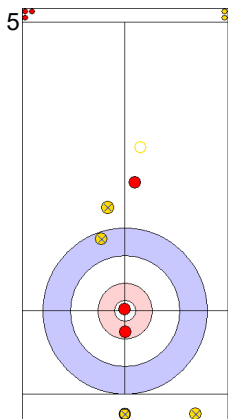

Prepositioned Stones

ESP: OTAEGI O
Draw ↻ 50%

GER: SCHOELL PL
Draw ↻ 100%

ESP: UNANUE M
Draw ↻ 0%

GER: HARSCH K
Guard ↻ 75%

ESP: UNANUE M
Promotion Take-out ↻ 0%

GER: HARSCH K
Draw ↻ 100%

ESP: UNANUE M
Raise ↻ 100%

GER: HARSCH K
Draw ↻ 0%

ESP: OTAEGI O
Raise ↻ 100%

GER: SCHOELL PL
Raise ↻ 100%

	GER	ESP
Total Score	1	1
Time left	14:37	15:23

Legend:
 ↻ Clockwise ↻ Counter-clockwise - Not considered

MON 24 APR 2023
Start Time 14:00