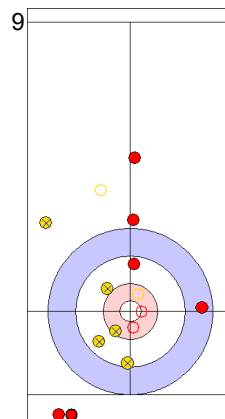

ESP: UNANUE M
Draw ⤵ 75%

GER: SCHOELL PL
Promotion Take-out ⤵ 0%

ESP: OTAEGI O
Draw ⤵ 100%

	GER	ESP
Total Score	2	5
Time left	09:27	07:18

Legend:
 ⤵ Clockwise ⤴ Counter-clockwise - Not considered

Game - Shot by Shot