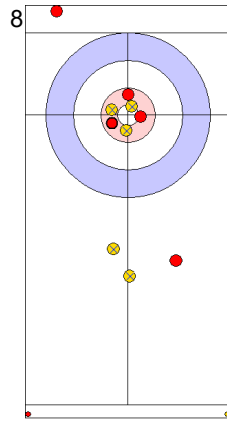

GER: SCHOELL PL
Draw 100%

ESP: UNANUE M
Freeze 100%

GER: HARSCH K
Draw 0%

ESP: UNANUE M
Guard 100%

GER: HARSCH K
Raise 75%

ESP: UNANUE M
Hit and Roll 100%

GER: HARSCH K
Draw 100%

ESP: OTAEGI O
Raise 100%

GER: SCHOELL PL
Promotion Take-out 0%

	GER	ESP
Total Score	0	1
Time left	18:18	19:24

Legend:
↻ Clockwise ↺ Counter-clockwise - Not considered

Game - Shot by Shot

End 2 ● **GER - Germany** 0 + 1 (this end) = 1 ⊗ **ESP - Spain** 1 + 0 (this end) = 1