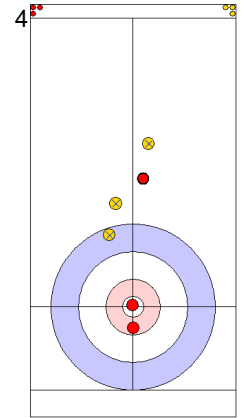

Prepositioned Stones

ESP: OTAEGI O
Draw ↻ 50%

GER: SCHOELL PL
Draw ↻ 100%

ESP: UNANUE M
Draw ↻ 0%

GER: HARSCH K
Guard ↻ 75%

ESP: UNANUE M
Promotion Take-out ↻ 0%

GER: HARSCH K
Draw ↻ 100%

ESP: UNANUE M
Raise ↻ 100%

GER: HARSCH K
Draw ↻ 0%

ESP: OTAEGI O
Raise ↻ 100%

GER: SCHOELL PL
Raise ↻ 100%

	GER	ESP
Total Score	1	1
Time left	14:37	15:23

Legend:
 ↻ Clockwise ↻ Counter-clockwise - Not considered

MON 24 APR 2023
Start Time 14:00