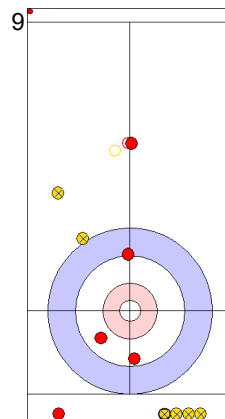

ESP: UNANUE M
Promotion Take-out ⤴ 0%

GER: HARSCH K
Guard ⤴ 50%

ESP: UNANUE M
Take-out ⤴ 50%

GER: HARSCH K
Draw ⤴ 75%

ESP: OTAEGI O
Take-out
Time-out ⤴ 0%

GER: SCHOELL PL
Draw
Time-out ⤴ 0%

	GER	ESP
Total Score	6	7
Time left	00:32	00:40

Legend:
 ⤴ Clockwise ⤵ Counter-clockwise - Not considered