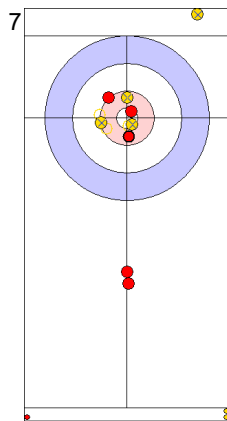

GER: HARSCH K
Draw ↺ 0%

ESP: UNANUE M
Draw ↺ 100%

GER: HARSCH K
Draw ↺ 100%

ESP: UNANUE M
Raise ↺ 100%

GER: HARSCH K
Hit and Roll ↺ 75%

ESP: UNANUE M
Draw ↺ 75%

GER: SCHOELL PL
Hit and Roll ↺ 100%

ESP: OTAEGI O
Draw ↺ 0%

	GER	ESP
Total Score	2	1
Time left	12:00	11:32

Legend:		
↻	Clockwise	↺
↻	Counter-clockwise	-
		Not considered

Game - Shot by Shot

End 4 **GER - Germany** 2 + 0 (this end) = 2 **ESP - Spain** 1 + 4 (this end) = 5