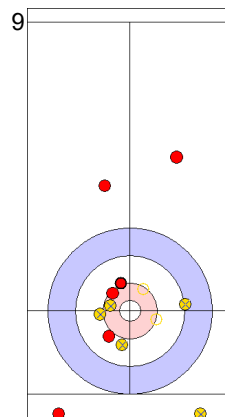

GER: HARSCH K
Draw ↻ 50%

ESP: UNANUE M
Draw ↻ 75%

GER: HARSCH K
Draw ↻ 100%

ESP: UNANUE M
Draw ↻ 75%

GER: SCHOELL PL
Take-out ↻ 100%

ESP: OTAEGI O
Draw ↻ 0%

	GER	ESP
Total Score	3	6
Time left	04:30	03:21

Legend:
 ↻ Clockwise ↻ Counter-clockwise - Not considered