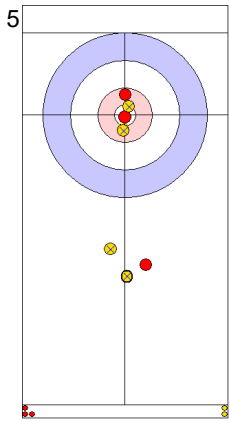

GER: SCHOELL PL
Draw 100%

ESP: UNANUE M
Freeze 100%

GER: HARSCH K
Draw 0%

ESP: UNANUE M
Guard 100%

GER: HARSCH K
Raise 75%

ESP: UNANUE M
Hit and Roll 100%

GER: HARSCH K
Draw 100%

ESP: OTAEGI O
Raise 100%