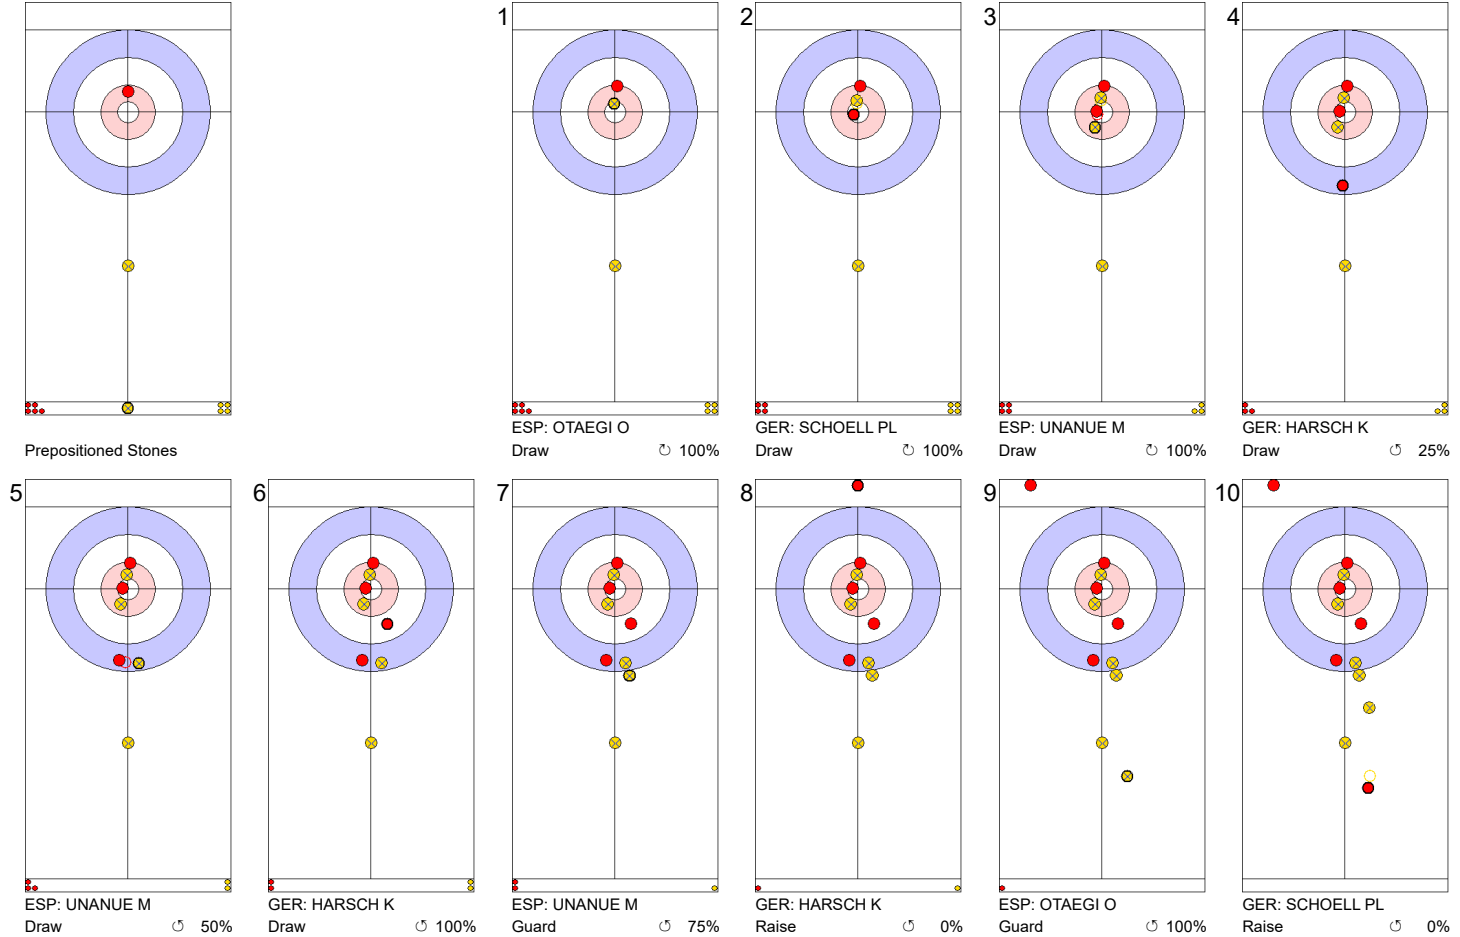

ESP: UNANUE M
Draw ⤵ 75%

GER: SCHOELL PL
Promotion Take-out ⤵ 0%

ESP: OTAEGI O
Draw ⤵ 100%

	GER	ESP
Total Score	2	5
Time left	09:27	07:18

Legend:
 ⤵ Clockwise ⤴ Counter-clockwise - Not considered

Game - Shot by Shot

End 5 ● **GER - Germany** 2 + 1 (this end) = 3 ● **ESP - Spain** 5 + 0 (this end) = 5

	GER	ESP
Total Score	3	5
Time left	06:45	06:01

Legend:
 ↻ Clockwise ↺ Counter-clockwise - Not considered

Game - Shot by Shot