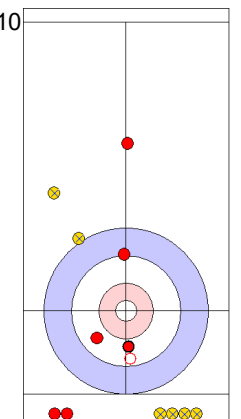

ESP: UNANUE M
Promotion Take-out ⤴ 0%

GER: HARSCH K
Guard ⤴ 50%

ESP: UNANUE M
Take-out ⤴ 50%

GER: HARSCH K
Draw ⤴ 75%

ESP: OTAEGI O
Take-out
Time-out ⤴ 0%

GER: SCHOELL PL
Draw
Time-out ⤴ 0%

	GER	ESP
Total Score	6	7
Time left	00:32	00:40

Legend:
 ⤴ Clockwise ⤵ Counter-clockwise - Not considered