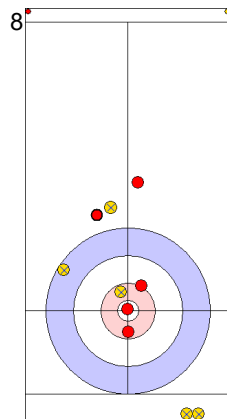

GER: HARSCH K
Draw ↻ 0%

ESP: OTAEGI O
Raise ↻ 100%

GER: SCHOELL PL
Raise ↻ 100%

	GER	ESP
Total Score	1	1
Time left	14:37	15:23

Legend:
 ↻ Clockwise ↻ Counter-clockwise - Not considered

MON 24 APR 2023
Start Time 14:00