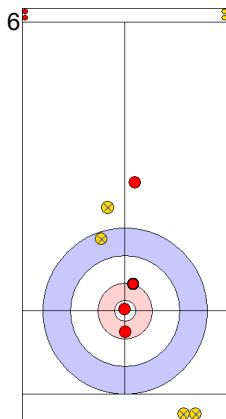

GER: HARSCH K
Draw   ↻ 100%