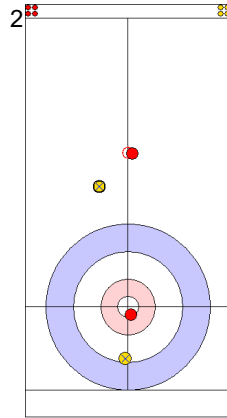

ESP: OTAEGI O
Draw   ⤵ 0%