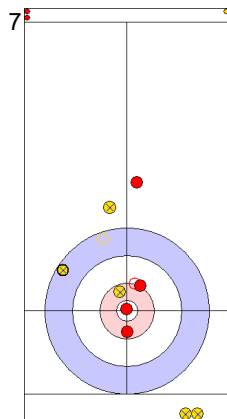

ESP: UNANUE M
Raise   ↻ 100%