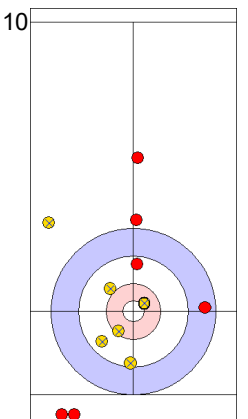

ESP: UNANUE M
Draw ⤵ 75%

GER: SCHOELL PL
Promotion Take-out ⤵ 0%

ESP: OTAEGI O
Draw ⤵ 100%

	GER	ESP
Total Score	2	5
Time left	09:27	07:18

Legend:
 ⤵ Clockwise ⤴ Counter-clockwise - Not considered

Game - Shot by Shot