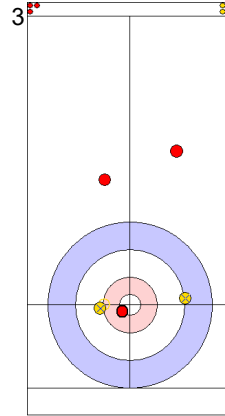

GER: HARSCH K
Raise   ↻ 100%