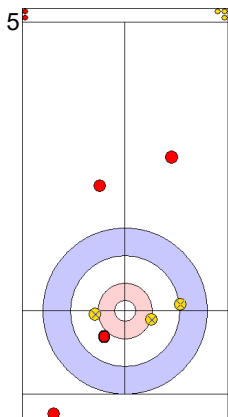

End 6 ● **GER - Germany** 3 + 0 (this end) = 3 ⊗ **ESP - Spain** 5 + 1 (this end) = 6

Power Play
Prepositioned Stones

GER: SCHOELL PL
Front ↻ 50%

ESP: OTAEGI O
Draw ↻ 100%

GER: HARSCH K
Raise ↻ 100%

ESP: UNANUE M
Take-out ↻ 100%

GER: HARSCH K
Draw ↻ 50%

ESP: UNANUE M
Draw ↻ 75%

GER: HARSCH K
Draw ↻ 100%

ESP: UNANUE M
Draw ↻ 75%

GER: SCHOELL PL
Take-out ↻ 100%

ESP: OTAEGI O
Draw ↻ 0%

	GER	ESP
Total Score	3	6
Time left	04:30	03:21

Legend:
 ↻ Clockwise ↻ Counter-clockwise - Not considered