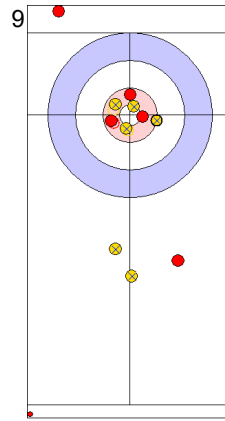

GER: SCHOELL PL
Draw 100%

ESP: UNANUE M
Freeze 100%

GER: HARSCH K
Draw 0%

ESP: UNANUE M
Guard 100%

GER: HARSCH K
Raise 75%

ESP: UNANUE M
Hit and Roll 100%

GER: HARSCH K
Draw 100%

ESP: OTAEGI O
Raise 100%

GER: SCHOELL PL
Promotion Take-out 0%

	GER	ESP
Total Score	0	1
Time left	18:18	19:24

Legend:
↻ Clockwise ↺ Counter-clockwise - Not considered

Game - Shot by Shot

End 2 ● **GER - Germany** 0 + 1 (this end) = 1 ⊗ **ESP - Spain** 1 + 0 (this end) = 1