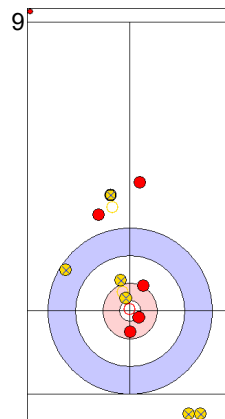

GER: HARSCH K
Draw ↻ 0%

ESP: OTAEGI O
Raise ↻ 100%

GER: SCHOELL PL
Raise ↻ 100%

	GER	ESP
Total Score	1	1
Time left	14:37	15:23

Legend:
 ↻ Clockwise ↻ Counter-clockwise - Not considered

MON 24 APR 2023
Start Time 14:00