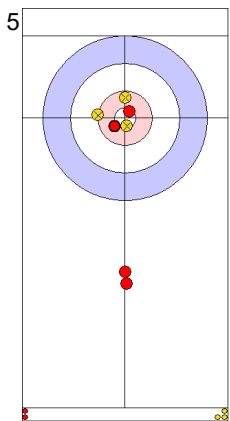

GER: HARSCH K
Draw ↺ 100%