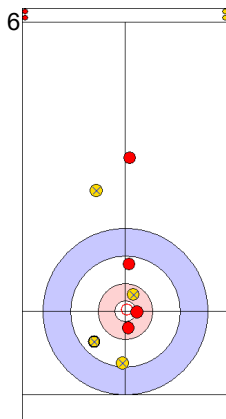

ESP: UNANUE M
Raise   ⤵ 100%