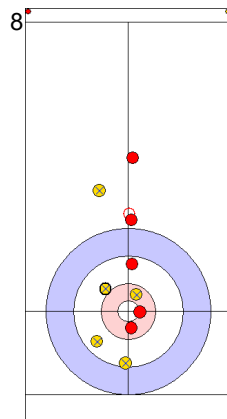

ESP: UNANUE M
Draw ⤵ 75%

GER: SCHOELL PL
Promotion Take-out ⤵ 0%

ESP: OTAEGI O
Draw ⤵ 100%

	GER	ESP
Total Score	2	5
Time left	09:27	07:18

Legend:
 ⤵ Clockwise ⤴ Counter-clockwise - Not considered

Game - Shot by Shot