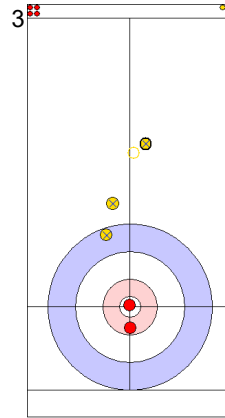

ESP: UNANUE M
Draw   ↻ 0%