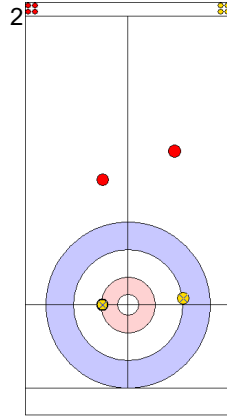

ESP: OTAEGI O
Draw   ↻ 100%