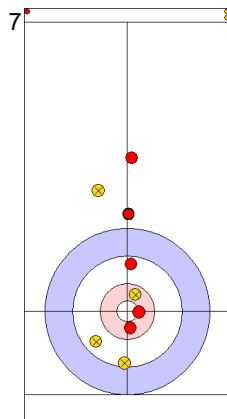

GER: HARSCH K
Guard   ⤵ 75%