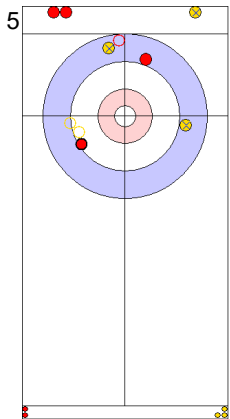

USA: DROPKIN K
Double Take-out 75%