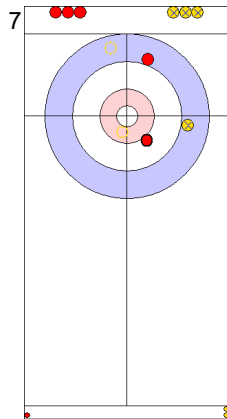

USA: DROPKIN K
Clearing 100%

GER: HARSCH K
Hit and Roll 50%

USA: DROPKIN K
Double Take-out 75%

GER: HARSCH K
Hit and Roll 100%

USA: DROPKIN K
Double Take-out 100%

GER: HARSCH K
Double Take-out 100%

USA: THIESSE C
Hit and Roll 100%

GER: SCHOELL PL
Draw 0%

	USA	GER
Total Score	6	1
Time left	08:34	09:05

Legend:
 ↻ Clockwise ↺ Counter-clockwise - Not considered

Game - Shot by Shot

End 6 ● **USA - United States** 6 + 1 (this end) = 7 ● **GER - Germany** 1 + 0 (this end) = 1