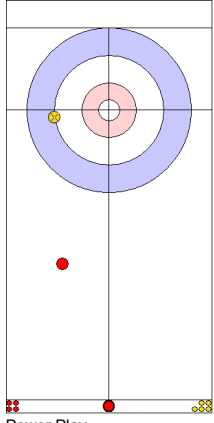

Game - Shot by Shot

End 5   ● **USA - United States**   5 + 1 (this end) = 6   ● **GER - Germany**   1 + 0 (this end) = 1

Power Play
Prepositioned Stones