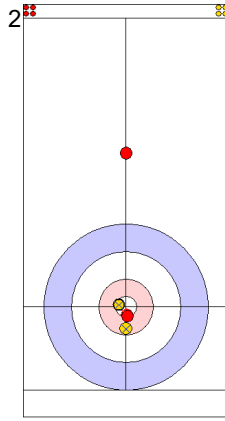

GER: SCHOELL PL
Draw ⌚ 100%