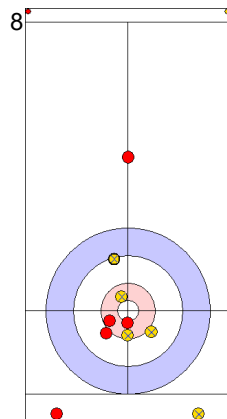

GER: SCHOELL PL
Draw 0%

	USA	GER
Total Score	6	1
Time left	08:34	09:05

Legend:
 ↻ Clockwise ↺ Counter-clockwise - Not considered

Game - Shot by Shot

End 6 ● **USA - United States** 6 + 1 (this end) = 7 ● **GER - Germany** 1 + 0 (this end) = 1

Prepositioned Stones

USA: THIESSE C
Draw ⌚ 100%

GER: SCHOELL PL
Draw ⌚ 50%

USA: DROPKIN K
Draw ⌚ 100%

GER: HARSCH K
Draw ⌚ 75%

USA: DROPKIN K
Draw ⌚ 100%

GER: HARSCH K
Draw ⌚ 100%

USA: DROPKIN K
Double Take-out ⌚ 50%

GER: HARSCH K
Draw ⌚ 75%

USA: THIESSE C
Guard ⌚ 100%

GER: SCHOELL PL
Raise ⌚ 0%

	USA	GER
Total Score	7	1
Time left	05:15	05:27

Legend:
 ⌚ Clockwise ⌚ Counter-clockwise - Not considered