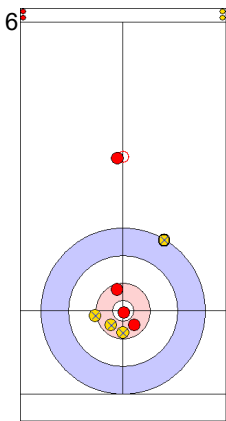

	USA	GER
Total Score	3	1
Time left	14:01	15:21

Legend:
 ↻ Clockwise ↺ Counter-clockwise - Not considered

Game - Shot by Shot

End 4 ● **USA - United States 3 + 2 (this end) = 5**

● **GER - Germany 1 + 0 (this end) = 1**

Prepositioned Stones

USA: THIESSE C
Draw ⌚ 100%

GER: SCHOELL PL
Draw ⌚ 100%

USA: DROPKIN K
Draw ⌚ 100%

GER: HARSCH K
Draw ⌚ 50%

USA: DROPKIN K
Draw ⌚ 100%

GER: HARSCH K
Draw ⌚ 25%

USA: DROPKIN K
Draw ⌚ 75%

GER: HARSCH K
Wick / Soft Peeling ⌚ 0%

USA: THIESSE C
Hit and Roll ⌚ 100%

GER: SCHOELL PL
Wick / Soft Peeling ⌚ 0%
Measurement

	USA	GER
Total Score	5	1
Time left	10:48	11:44

Legend:

⌚ Clockwise

⌚ Counter-clockwise