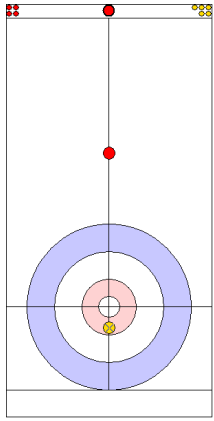

Game - Shot by Shot

End 1 **USA - United States** 0 + 2 (this end) = 2 **GER - Germany** 0 + 0 (this end) = 0

	USA	GER
Total Score	2	0
Time left	19:27	19:57

Legend:
 Clockwise
  Counter-clockwise
 - Not considered

Game - Shot by Shot

	USA	GER
Total Score	2	1
Time left	17:04	17:12

Legend:
 ↻ Clockwise ↺ Counter-clockwise - Not considered

Game - Shot by Shot

End 3 ● **USA - United States** **2 + 1 (this end) = 3** ● **GER - Germany** **1 + 0 (this end) = 1**

	USA	GER
Total Score	3	1
Time left	14:01	15:21

Legend:
 ↻ Clockwise ↺ Counter-clockwise - Not considered

Game - Shot by Shot

End 4 ● **USA - United States 3 + 2 (this end) = 5**

● **GER - Germany 1 + 0 (this end) = 1**