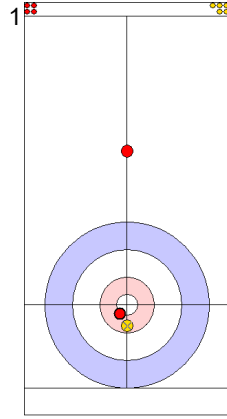

USA: THIESSE C
Draw   ⌚ 100%