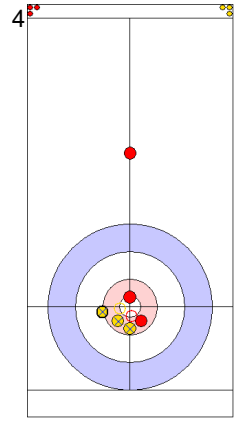

Prepositioned Stones

USA: THIESSE C
Draw ⌚ 100%

GER: SCHOELL PL
Draw ⌚ 100%

USA: DROPKIN K
Draw ⌚ 100%

GER: HARSCH K
Draw ⌚ 50%

USA: DROPKIN K
Draw ⌚ 100%

GER: HARSCH K
Draw ⌚ 25%

USA: DROPKIN K
Draw ⌚ 75%

GER: HARSCH K
Wick / Soft Peeling ⌚ 0%

USA: THIESSE C
Hit and Roll ⌚ 100%

GER: SCHOELL PL
Wick / Soft Peeling ⌚ 0%
Measurement

	USA	GER
Total Score	5	1
Time left	10:48	11:44

Legend:

⌚ Clockwise

⌚ Counter-clockwise