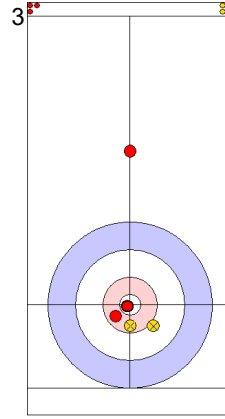

USA: DROPKIN K
Draw   ⌚ 100%