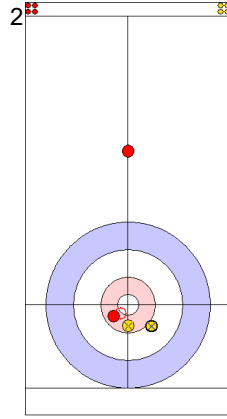

GER: SCHOELL PL
Draw   ⌚ 50%