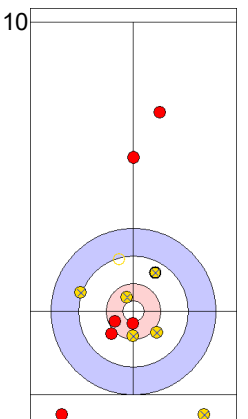

GER: SCHOELL PL
Draw 0%

	USA	GER
Total Score	6	1
Time left	08:34	09:05

Legend:
 ↻ Clockwise ↺ Counter-clockwise - Not considered

Game - Shot by Shot

End 6 ● **USA - United States** 6 + 1 (this end) = 7 ● **GER - Germany** 1 + 0 (this end) = 1

Prepositioned Stones

USA: THIESSE C
Draw ⌚ 100%

GER: SCHOELL PL
Draw ⌚ 50%

USA: DROPKIN K
Draw ⌚ 100%

GER: HARSCH K
Draw ⌚ 75%

USA: DROPKIN K
Draw ⌚ 100%

GER: HARSCH K
Draw ⌚ 100%

USA: DROPKIN K
Double Take-out ⌚ 50%

GER: HARSCH K
Draw ⌚ 75%

USA: THIESSE C
Guard ⌚ 100%

GER: SCHOELL PL
Raise ⌚ 0%

	USA	GER
Total Score	7	1
Time left	05:15	05:27

Legend:
 ⌚ Clockwise ⌚ Counter-clockwise - Not considered