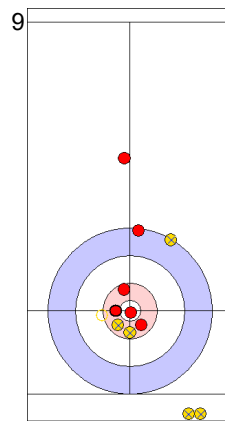

USA: THIESSE C
Hit and Roll ⌚ 100%