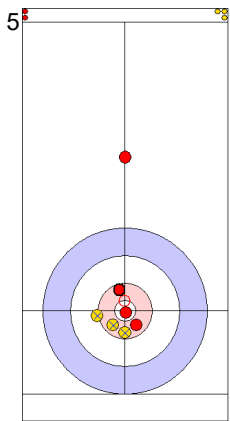

Prepositioned Stones

USA: THIESSE C
Draw ⌚ 100%

GER: SCHOELL PL
Draw ⌚ 100%

USA: DROPKIN K
Draw ⌚ 100%

GER: HARSCH K
Draw ⌚ 50%

USA: DROPKIN K
Draw ⌚ 100%

GER: HARSCH K
Draw ⌚ 25%

USA: DROPKIN K
Draw ⌚ 75%

GER: HARSCH K
Wick / Soft Peeling ⌚ 0%

USA: THIESSE C
Hit and Roll ⌚ 100%

GER: SCHOELL PL
Wick / Soft Peeling ⌚ 0%
Measurement

	USA	GER
Total Score	5	1
Time left	10:48	11:44

Legend:

⌚ Clockwise

⌚ Counter-clockwise