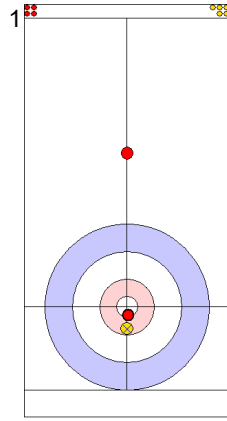

USA: THIESSE C
Draw ⌚ 100%