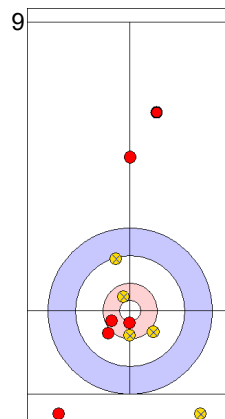

GER: SCHOELL PL
Draw 0%

	USA	GER
Total Score	6	1
Time left	08:34	09:05

Legend:
 ↻ Clockwise ↺ Counter-clockwise - Not considered

Game - Shot by Shot

End 6 ● **USA - United States** 6 + 1 (this end) = 7 ● **GER - Germany** 1 + 0 (this end) = 1

Prepositioned Stones

USA: THIESSE C
Draw ⌚ 100%

GER: SCHOELL PL
Draw ⌚ 50%

USA: DROPKIN K
Draw ⌚ 100%

GER: HARSCH K
Draw ⌚ 75%

USA: DROPKIN K
Draw ⌚ 100%

GER: HARSCH K
Draw ⌚ 100%

USA: DROPKIN K
Double Take-out ⌚ 50%

GER: HARSCH K
Draw ⌚ 75%

USA: THIESSE C
Guard ⌚ 100%

GER: SCHOELL PL
Raise ⌚ 0%

	USA	GER
Total Score	7	1
Time left	05:15	05:27

Legend:
 ⌚ Clockwise ⌚ Counter-clockwise - Not considered