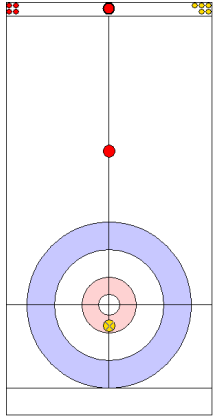

GER: SCHOELL PL
Draw 0%

	USA	GER
Total Score	6	1
Time left	08:34	09:05

Legend:
 ↻ Clockwise ↺ Counter-clockwise - Not considered

Game - Shot by Shot

End 6 ● **USA - United States** 6 + 1 (this end) = 7 ● **GER - Germany** 1 + 0 (this end) = 1