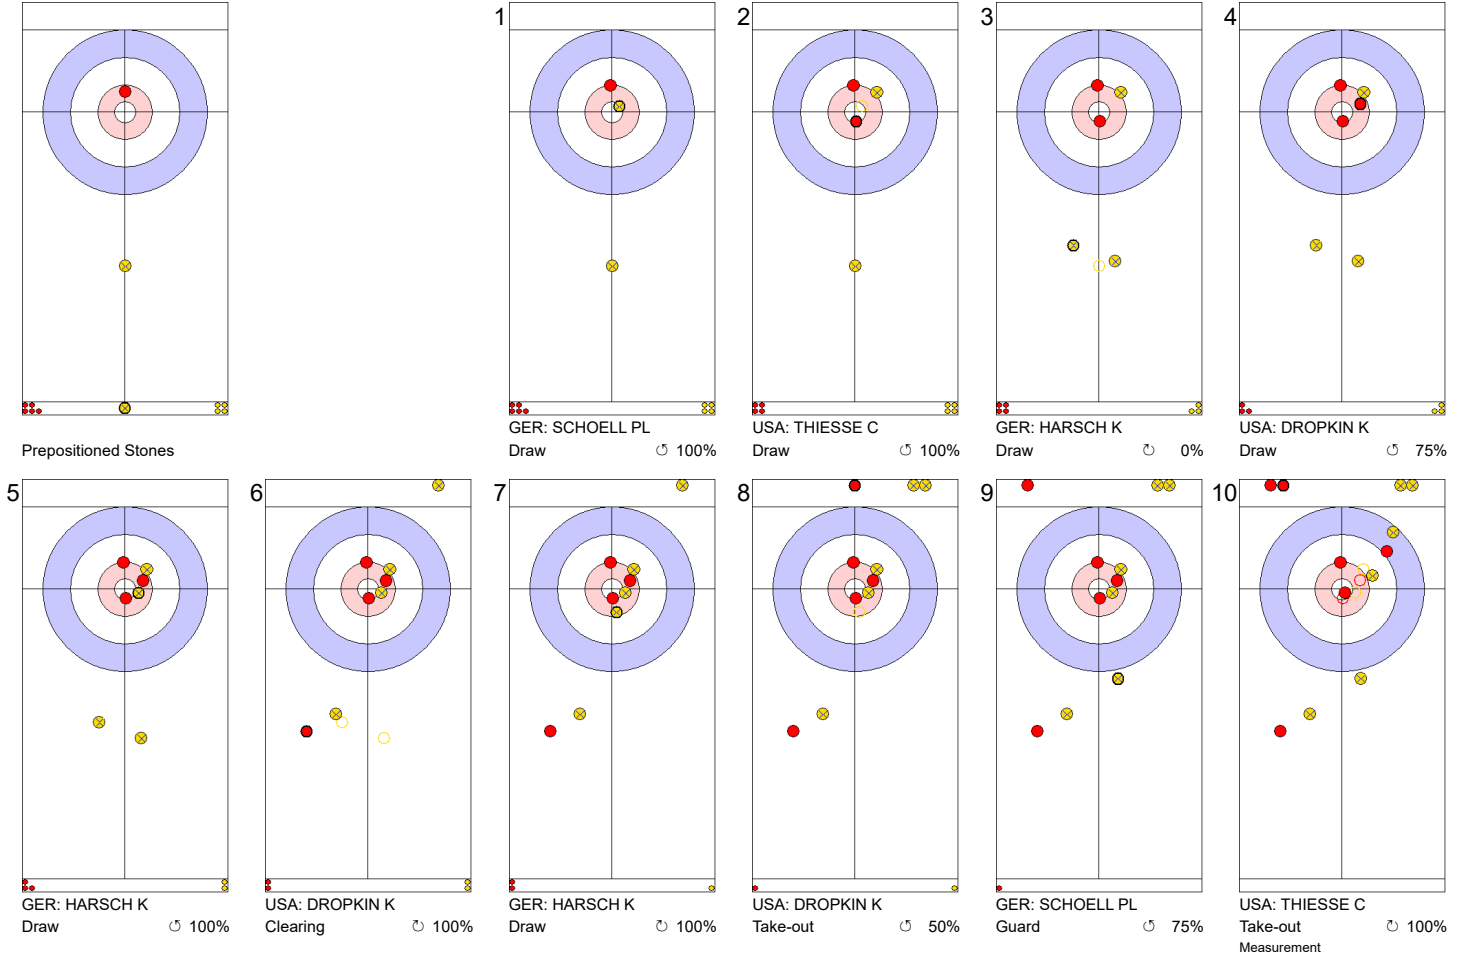

Game - Shot by Shot

End 1 **USA - United States** 0 + 2 (this end) = 2 **GER - Germany** 0 + 0 (this end) = 0

	USA	GER
Total Score	2	0
Time left	19:27	19:57

Legend:
 Clockwise
  Counter-clockwise
 - Not considered

Game - Shot by Shot

	USA	GER
Total Score	2	1
Time left	17:04	17:12

Legend:
 ↻ Clockwise ↺ Counter-clockwise - Not considered

Game - Shot by Shot

End 3 ● **USA - United States** **2 + 1 (this end) = 3** ● **GER - Germany** **1 + 0 (this end) = 1**

	USA	GER
Total Score	3	1
Time left	14:01	15:21

Legend:
 ↻ Clockwise ↺ Counter-clockwise - Not considered

Game - Shot by Shot

End 4 ● **USA - United States 3 + 2 (this end) = 5**

● **GER - Germany 1 + 0 (this end) = 1**

GER: HARSCH K
Wick / Soft Peeling ⌚ 0%

USA: THIESSE C
Hit and Roll ⌚ 100%

GER: SCHOELL PL
Wick / Soft Peeling ⌚ 0%
Measurement

	USA	GER
Total Score	5	1
Time left	10:48	11:44

Legend:

⌚ Clockwise

⌚ Counter-clockwise