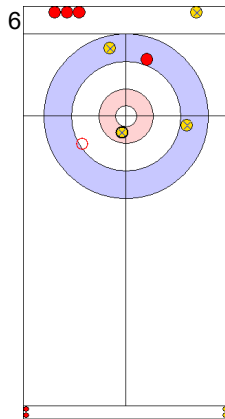

GER: HARSCH K
Hit and Roll 100%