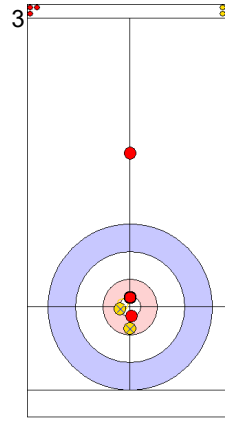

USA: DROPKIN K
Draw ⌚ 100%