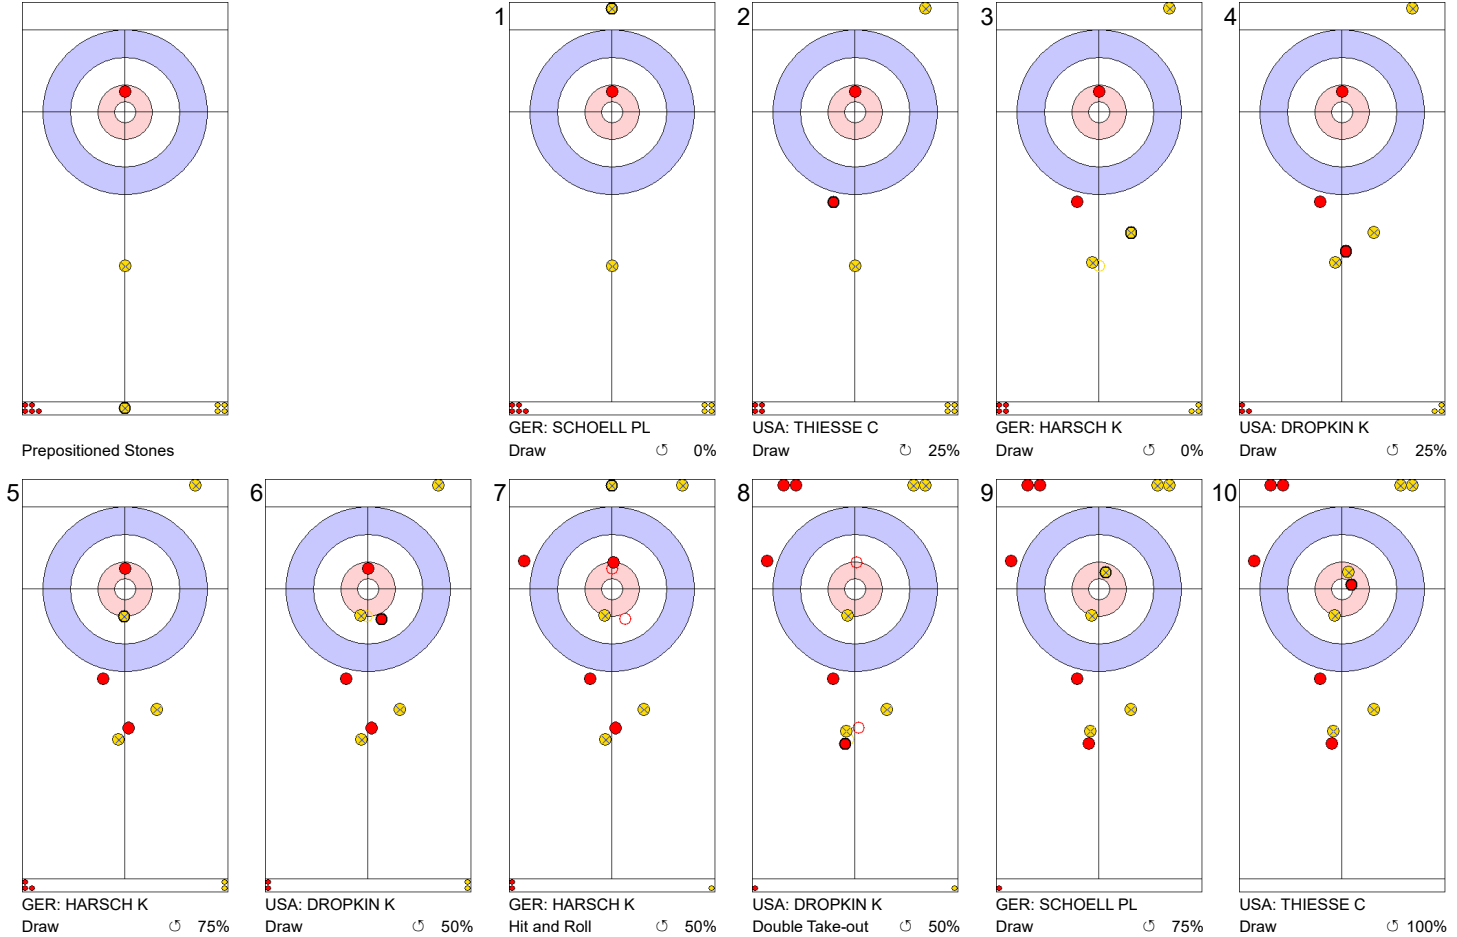

Game - Shot by Shot

End 1 **USA - United States** 0 + 2 (this end) = 2 **GER - Germany** 0 + 0 (this end) = 0

	USA	GER
Total Score	2	0
Time left	19:27	19:57

Legend:
 Clockwise
  Counter-clockwise
 - Not considered

Game - Shot by Shot

	USA	GER
Total Score	2	1
Time left	17:04	17:12

Legend:
 ↻ Clockwise ↺ Counter-clockwise - Not considered

Game - Shot by Shot

End 3 ● **USA - United States** **2 + 1 (this end) = 3** ● **GER - Germany** **1 + 0 (this end) = 1**

	USA	GER
Total Score	3	1
Time left	14:01	15:21

Legend:
 ↻ Clockwise ↺ Counter-clockwise - Not considered

Game - Shot by Shot

End 4 ● **USA - United States 3 + 2 (this end) = 5**

● **GER - Germany 1 + 0 (this end) = 1**

GER: HARSCH K
Wick / Soft Peeling ⌚ 0%

USA: THIESSE C
Hit and Roll ⌚ 100%

GER: SCHOELL PL
Wick / Soft Peeling ⌚ 0%
Measurement

	USA	GER
Total Score	5	1
Time left	10:48	11:44

Legend:

⌚ Clockwise

⌚ Counter-clockwise