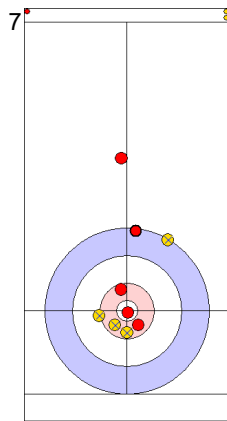

Prepositioned Stones

USA: THIESSE C
Draw ⌚ 100%

GER: SCHOELL PL
Draw ⌚ 100%

USA: DROPKIN K
Draw ⌚ 100%

GER: HARSCH K
Draw ⌚ 50%

USA: DROPKIN K
Draw ⌚ 100%

GER: HARSCH K
Draw ⌚ 25%

USA: DROPKIN K
Draw ⌚ 75%

GER: HARSCH K
Wick / Soft Peeling ⌚ 0%

USA: THIESSE C
Hit and Roll ⌚ 100%

GER: SCHOELL PL
Wick / Soft Peeling ⌚ 0%
Measurement

	USA	GER
Total Score	5	1
Time left	10:48	11:44

Legend:

⌚ Clockwise

⌚ Counter-clockwise