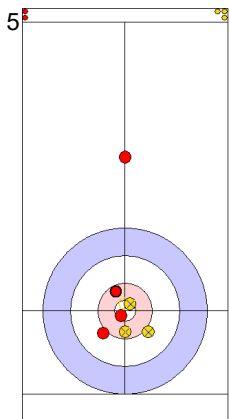

GER: SCHOELL PL
Draw 0%

	USA	GER
Total Score	6	1
Time left	08:34	09:05

Legend:
 ↻ Clockwise ↺ Counter-clockwise - Not considered

Game - Shot by Shot

End 6 ● **USA - United States** 6 + 1 (this end) = 7 ● **GER - Germany** 1 + 0 (this end) = 1

Prepositioned Stones

USA: THIESSE C
Draw ⌚ 100%

GER: SCHOELL PL
Draw ⌚ 50%

USA: DROPKIN K
Draw ⌚ 100%

GER: HARSCH K
Draw ⌚ 75%

USA: DROPKIN K
Draw ⌚ 100%

GER: HARSCH K
Draw ⌚ 100%

USA: DROPKIN K
Double Take-out ⌚ 50%

GER: HARSCH K
Draw ⌚ 75%

USA: THIESSE C
Guard ⌚ 100%

GER: SCHOELL PL
Raise ⌚ 0%

	USA	GER
Total Score	7	1
Time left	05:15	05:27

Legend:
 ⌚ Clockwise ⌚ Counter-clockwise - Not considered