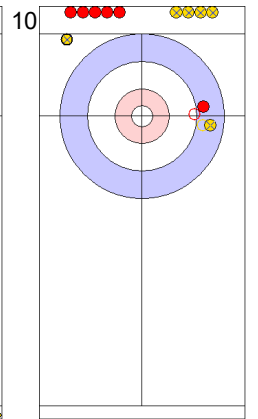

GER: SCHOELL PL
Draw 0%

	USA	GER
Total Score	6	1
Time left	08:34	09:05

Legend:
 ↻ Clockwise ↺ Counter-clockwise - Not considered

Game - Shot by Shot

End 6 ● **USA - United States** 6 + 1 (this end) = 7 ● **GER - Germany** 1 + 0 (this end) = 1