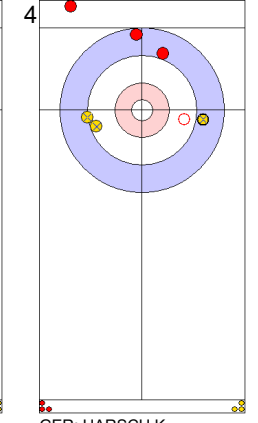

USA: DROPKIN K
Clearing 100%

GER: HARSCH K
Hit and Roll 50%