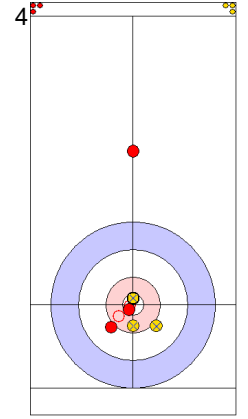

GER: SCHOELL PL
Draw 0%

	USA	GER
Total Score	6	1
Time left	08:34	09:05

Legend:
 ↻ Clockwise ↺ Counter-clockwise - Not considered

Game - Shot by Shot

End 6 ● **USA - United States** 6 + 1 (this end) = 7 ● **GER - Germany** 1 + 0 (this end) = 1

Prepositioned Stones

USA: THIESSE C
Draw ⌚ 100%

GER: SCHOELL PL
Draw ⌚ 50%

USA: DROPKIN K
Draw ⌚ 100%

GER: HARSCH K
Draw ⌚ 75%

USA: DROPKIN K
Draw ⌚ 100%

GER: HARSCH K
Draw ⌚ 100%

USA: DROPKIN K
Double Take-out ⌚ 50%

GER: HARSCH K
Draw ⌚ 75%

USA: THIESSE C
Guard ⌚ 100%

GER: SCHOELL PL
Raise ⌚ 0%

	USA	GER
Total Score	7	1
Time left	05:15	05:27

Legend:
 ⌚ Clockwise ⌚ Counter-clockwise - Not considered