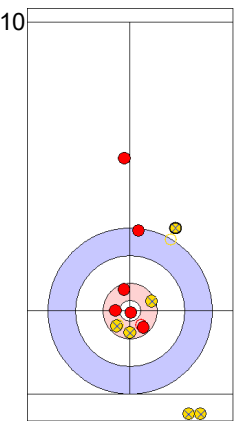

Prepositioned Stones

USA: THIESSE C
Draw ⌚ 100%

GER: SCHOELL PL
Draw ⌚ 100%

USA: DROPKIN K
Draw ⌚ 100%

GER: HARSCH K
Draw ⌚ 50%

USA: DROPKIN K
Draw ⌚ 100%

GER: HARSCH K
Draw ⌚ 25%

USA: DROPKIN K
Draw ⌚ 75%

GER: HARSCH K
Wick / Soft Peeling ⌚ 0%

USA: THIESSE C
Hit and Roll ⌚ 100%

GER: SCHOELL PL
Wick / Soft Peeling ⌚ 0%
Measurement

	USA	GER
Total Score	5	1
Time left	10:48	11:44

Legend:

⌚ Clockwise

⌚ Counter-clockwise