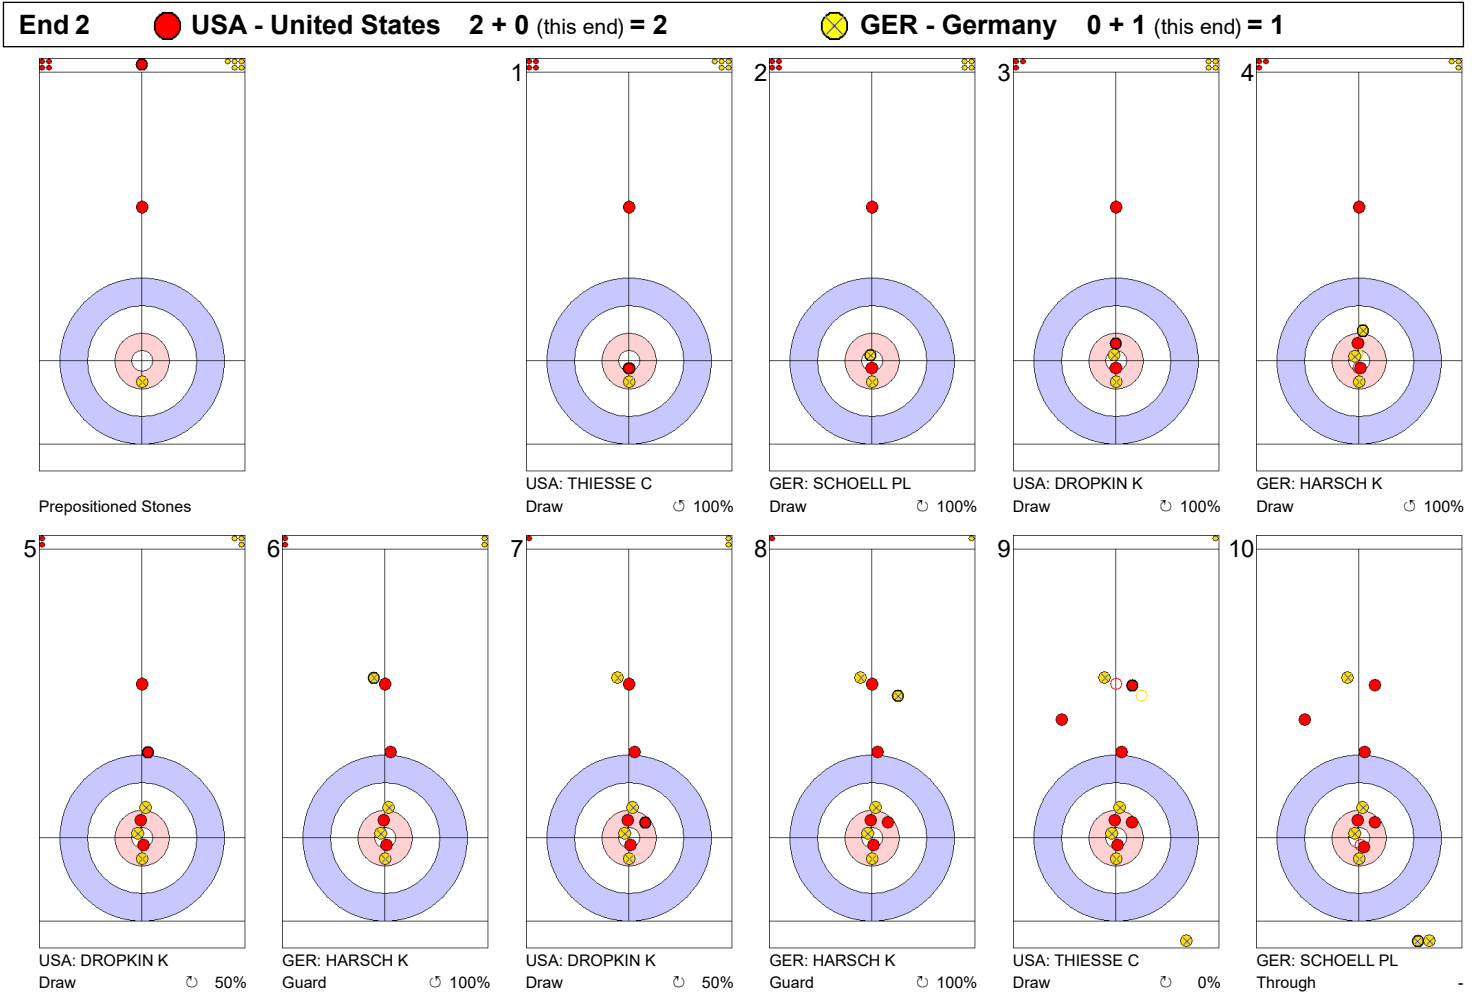

Game - Shot by Shot

End 1 **USA - United States** 0 + 2 (this end) = 2 **GER - Germany** 0 + 0 (this end) = 0

	USA	GER
Total Score	2	0
Time left	19:27	19:57

Legend:
 Clockwise
  Counter-clockwise
 - Not considered

Game - Shot by Shot

	USA	GER
Total Score	2	1
Time left	17:04	17:12

Legend:
 ↻ Clockwise ↺ Counter-clockwise - Not considered

Game - Shot by Shot

End 3 ● **USA - United States** **2 + 1 (this end) = 3** ● **GER - Germany** **1 + 0 (this end) = 1**

	USA	GER
Total Score	3	1
Time left	14:01	15:21

Legend:
 ↻ Clockwise ↺ Counter-clockwise - Not considered

Game - Shot by Shot

End 4 ● **USA - United States 3 + 2 (this end) = 5**

● **GER - Germany 1 + 0 (this end) = 1**

GER: HARSCH K
Wick / Soft Peeling ⌚ 0%

USA: THIESSE C
Hit and Roll ⌚ 100%

GER: SCHOELL PL
Wick / Soft Peeling ⌚ 0%
Measurement

	USA	GER
Total Score	5	1
Time left	10:48	11:44

Legend:

⌚ Clockwise

⌚ Counter-clockwise