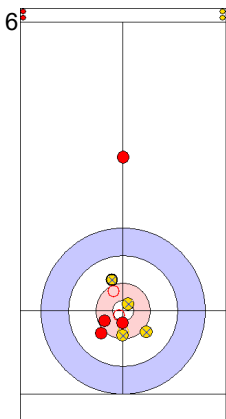

GER: SCHOELL PL
Draw 0%

	USA	GER
Total Score	6	1
Time left	08:34	09:05

Legend:
 ↻ Clockwise ↺ Counter-clockwise - Not considered

Game - Shot by Shot

End 6 ● **USA - United States** 6 + 1 (this end) = 7 ● **GER - Germany** 1 + 0 (this end) = 1

Prepositioned Stones

USA: THIESSE C
Draw ⌚ 100%

GER: SCHOELL PL
Draw ⌚ 50%

USA: DROPKIN K
Draw ⌚ 100%

GER: HARSCH K
Draw ⌚ 75%

USA: DROPKIN K
Draw ⌚ 100%

GER: HARSCH K
Draw ⌚ 100%

USA: DROPKIN K
Double Take-out ⌚ 50%

GER: HARSCH K
Draw ⌚ 75%

USA: THIESSE C
Guard ⌚ 100%

GER: SCHOELL PL
Raise ⌚ 0%

	USA	GER
Total Score	7	1
Time left	05:15	05:27

Legend:
 ⌚ Clockwise ⌚ Counter-clockwise - Not considered