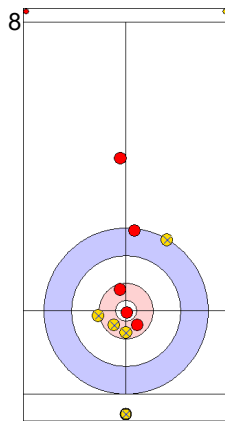

Prepositioned Stones

USA: THIESSE C
Draw ⌚ 100%

GER: SCHOELL PL
Draw ⌚ 100%

USA: DROPKIN K
Draw ⌚ 100%

GER: HARSCH K
Draw ⌚ 50%

USA: DROPKIN K
Draw ⌚ 100%

GER: HARSCH K
Draw ⌚ 25%

USA: DROPKIN K
Draw ⌚ 75%

GER: HARSCH K
Wick / Soft Peeling ⌚ 0%

USA: THIESSE C
Hit and Roll ⌚ 100%

GER: SCHOELL PL
Wick / Soft Peeling ⌚ 0%
Measurement

	USA	GER
Total Score	5	1
Time left	10:48	11:44

Legend:

⌚ Clockwise

⌚ Counter-clockwise