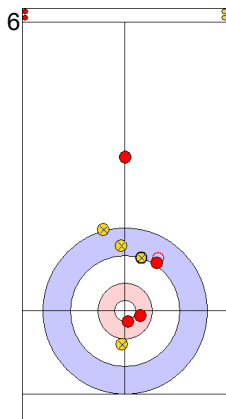

AUT: REICHEL M
Draw   ⤵ 50%