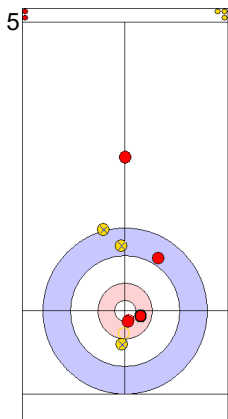

JPN: TANIDA Y
Draw   ⤵ 75%