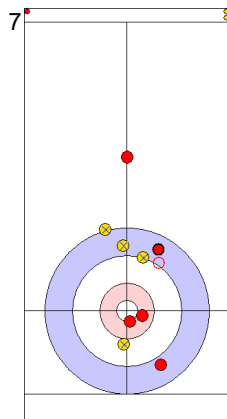

JPN: TANIDA Y
Raise   ⤵ 50%