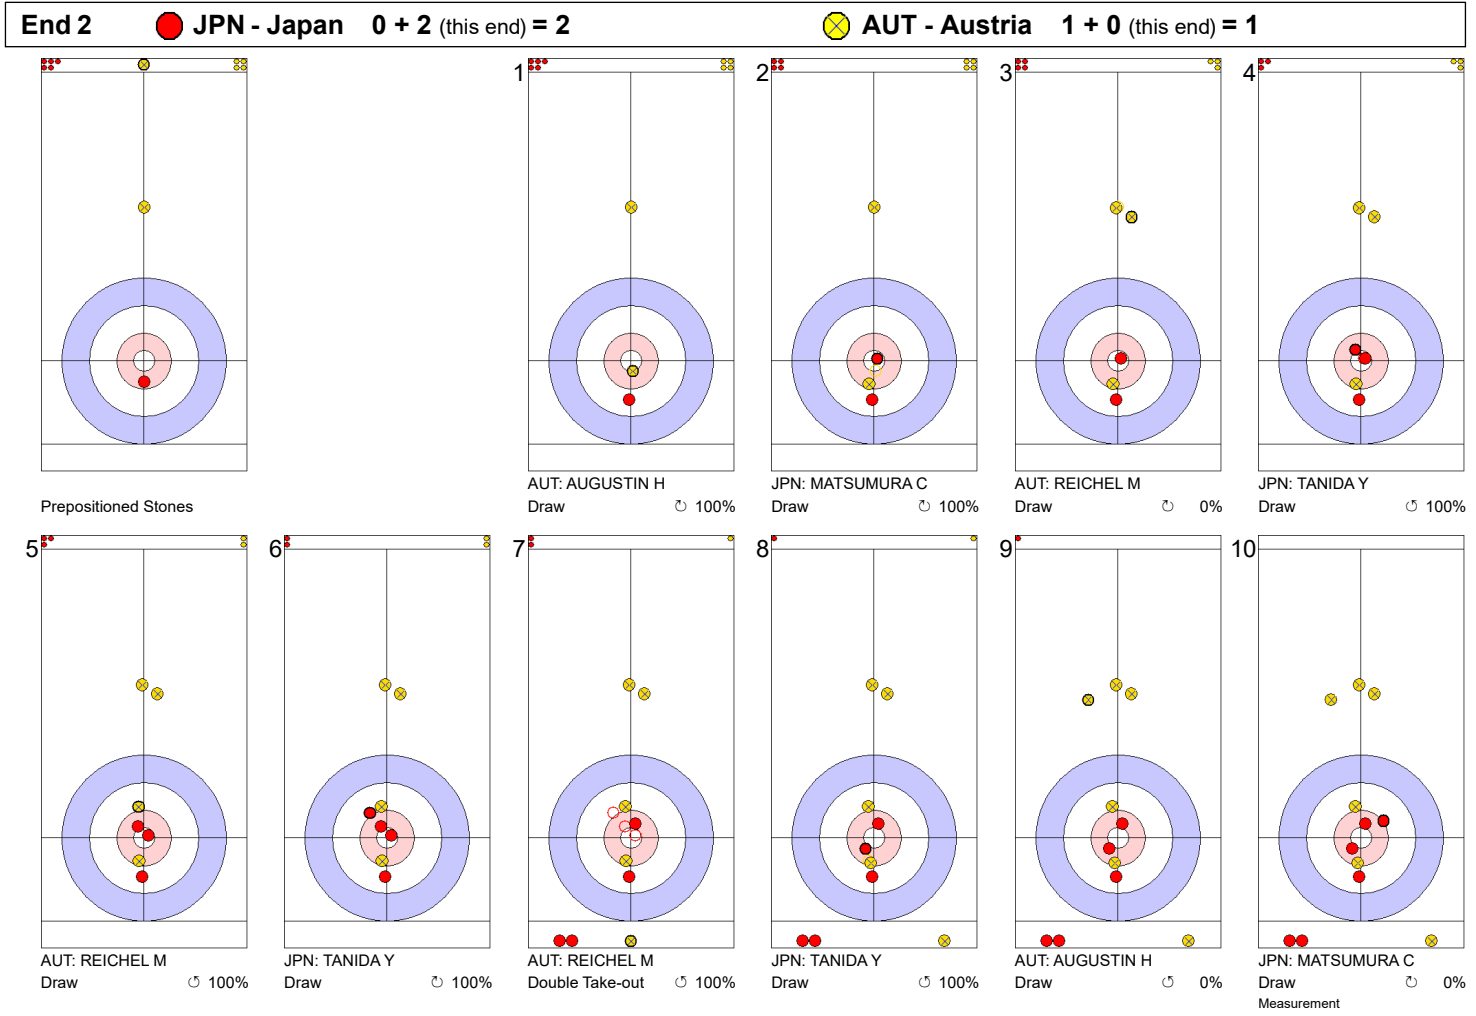

**Game - Shot by Shot**

	JPN	AUT
Total Score	2	1
Time left	16:52	17:31

**Legend:**  
 Clockwise     
  Counter-clockwise     
 - Not considered

**Game - Shot by Shot**

**End 3**   ● **JPN - Japan**   2 + 1 (this end) = 3      ● **AUT - Austria**   1 + 0 (this end) = 1

	JPN	AUT
Total Score	3	1
Time left	14:12	13:14

**Legend:**  
 ↻ Clockwise      ↺ Counter-clockwise      - Not considered

**Game - Shot by Shot**

**End 4**   ● **JPN - Japan**   3 + 1 (this end) = 4      ● **AUT - Austria**   1 + 0 (this end) = 1