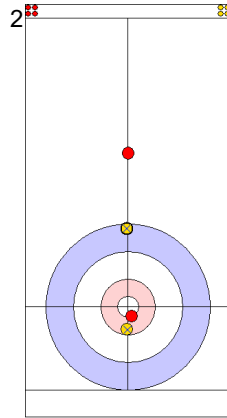

AUT: AUGUSTIN H
Draw   ⤵ 50%