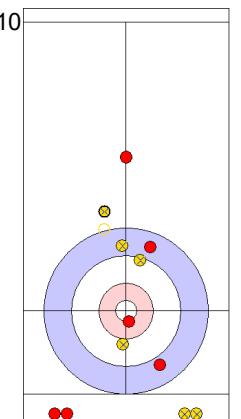

AUT: AUGUSTIN H
Promotion Take-out   ⤵ 0%
Time-out

	JPN	AUT
Total Score	4	1
Time left	10:12	09:15

Legend:
⤵ Clockwise   ⤴ Counter-clockwise   - Not considered