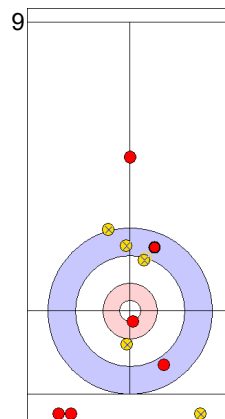

JPN: MATSUMURA C
Draw   ⤵ 50%