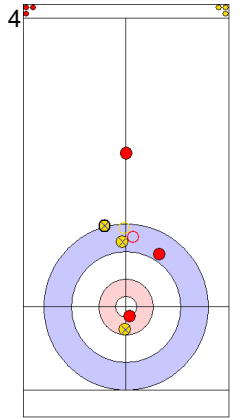

AUT: REICHEL M
Draw   ⤵ 50%