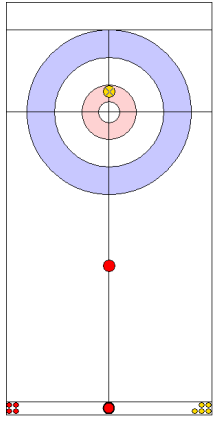

JPN: TANIDA Y  
Raise      ⤵ 50%

AUT: REICHEL M  
Double Take-out      ⤵ 50%

JPN: MATSUMURA C  
Draw      ⤵ 50%

AUT: AUGUSTIN H  
Promotion Take-out      ⤵ 0%  
Time-out

	JPN	AUT
Total Score	4	1
Time left	10:12	09:15

**Legend:**  
 ⤵ Clockwise      ⤴ Counter-clockwise      - Not considered

**Game - Shot by Shot**

**End 5**   ● **JPN - Japan**   4 + 2 (this end) = 6      ●⊗ **AUT - Austria**   1 + 0 (this end) = 1

Prepositioned Stones