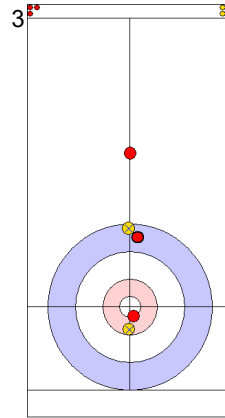

JPN: TANIDA Y
Draw   ⤵ 100%