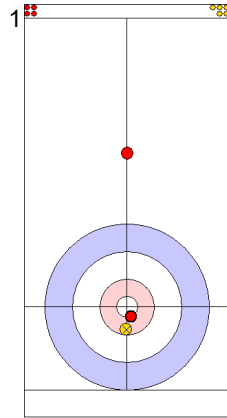

JPN: MATSUMURA C
Draw   ⤵ 100%