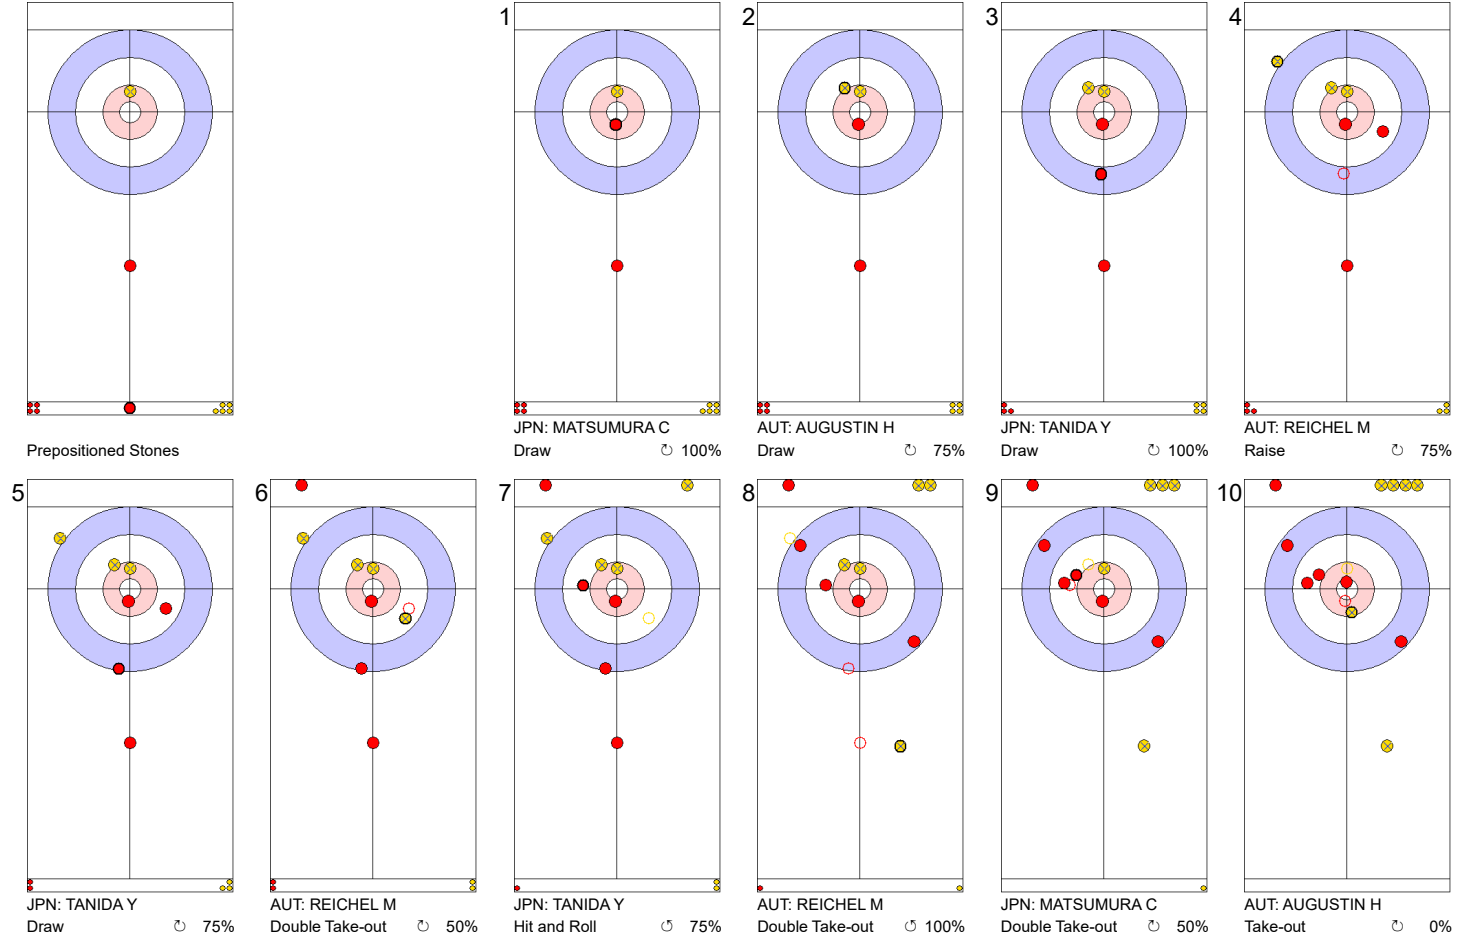

**Game - Shot by Shot**

	JPN	AUT
Total Score	2	1
Time left	16:52	17:31

**Legend:**  
 Clockwise     
  Counter-clockwise     
 - Not considered

**Game - Shot by Shot**

**End 3**   ● **JPN - Japan**   2 + 1 (this end) = 3      ● **AUT - Austria**   1 + 0 (this end) = 1

	JPN	AUT
Total Score	3	1
Time left	14:12	13:14

**Legend:**  
 ↻ Clockwise      ↺ Counter-clockwise      - Not considered

**Game - Shot by Shot**

**End 4**   ● **JPN - Japan**   3 + 1 (this end) = 4      ● **AUT - Austria**   1 + 0 (this end) = 1