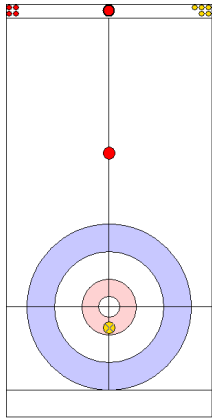

**Game - Shot by Shot**

	JPN	AUT
Total Score	2	1
Time left	16:52	17:31

**Legend:**  
 Clockwise     
  Counter-clockwise     
 - Not considered

**Game - Shot by Shot**

**End 3**   ● **JPN - Japan**   2 + 1 (this end) = 3      ● **AUT - Austria**   1 + 0 (this end) = 1

	JPN	AUT
Total Score	3	1
Time left	14:12	13:14

**Legend:**  
 ↻ Clockwise      ↺ Counter-clockwise      - Not considered

**Game - Shot by Shot**

**End 4**   ● **JPN - Japan**   3 + 1 (this end) = 4      ● **AUT - Austria**   1 + 0 (this end) = 1