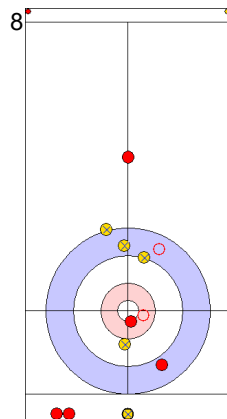

AUT: REICHEL M
Double Take-out   ⤵ 50%