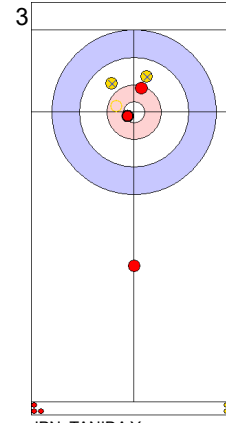

JPN: TANIDA Y
Draw   ↻ 100%