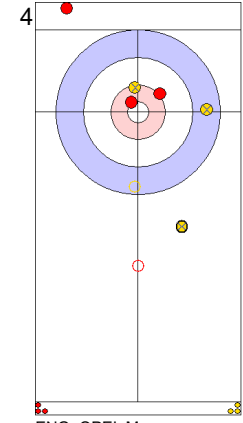

Legend:
 ⌚ Clockwise ⌚ Counter-clockwise - Not considered

Game - Shot by Shot

End 3 ● TUR - Türkiye 2 + 0 (this end) = 2 ⊗ ENG - England 1 + 1 (this end) = 2

Prepositioned Stones

TUR: YILDIZ D
Draw ↻ 100%

ENG: OPEL L
Draw ↻ 100%

TUR: CAKIR BO
Draw ↻ 75%

ENG: OPEL M
Clearing ↻ 75%

TUR: CAKIR BO
Guard ↻ 50%

ENG: OPEL M
Double Take-out ↻ 100%

TUR: CAKIR BO
Draw ↻ 100%

ENG: OPEL M
Double Take-out ↻ 50%

TUR: YILDIZ D
Guard ↻ 100%

ENG: OPEL L
Draw ↻ 100%

	TUR	ENG
Total Score	2	2
Time left	13:23	14:33

Legend:
↻ Clockwise ↻ Counter-clockwise - Not considered

Game - Shot by Shot

End 4 ● **TUR - Türkiye** 2 + 1 (this end) = 3 ● **ENG - England** 2 + 0 (this end) = 2