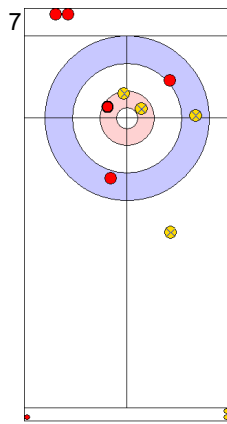

Legend:
 ⌚ Clockwise ⌚ Counter-clockwise - Not considered

Game - Shot by Shot

End 3 ● TUR - Türkiye 2 + 0 (this end) = 2 ⊗ ENG - England 1 + 1 (this end) = 2

Prepositioned Stones

TUR: YILDIZ D
Draw ↻ 100%

ENG: OPEL L
Draw ↻ 100%

TUR: CAKIR BO
Draw ↻ 75%

ENG: OPEL M
Clearing ↻ 75%

TUR: CAKIR BO
Guard ↻ 50%

ENG: OPEL M
Double Take-out ↻ 100%

TUR: CAKIR BO
Draw ↻ 100%

ENG: OPEL M
Double Take-out ↻ 50%

TUR: YILDIZ D
Guard ↻ 100%

ENG: OPEL L
Draw ↻ 100%

	TUR	ENG
Total Score	2	2
Time left	13:23	14:33

Legend:
↻ Clockwise ↻ Counter-clockwise - Not considered

Game - Shot by Shot

End 4 ● **TUR - Türkiye** 2 + 1 (this end) = 3 ● **ENG - England** 2 + 0 (this end) = 2