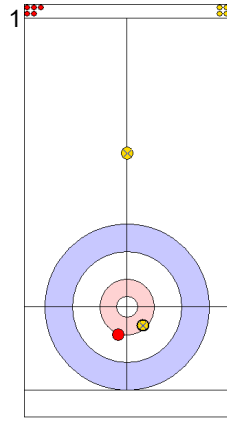

Game - Shot by Shot

End 1 ● **TUR - Türkiye** 0 + 0 (this end) = 0 ● **ENG - England** 0 + 1 (this end) = 1

	TUR	ENG
Total Score	0	1
Time left	19:42	20:08

Legend:
 ↻ Clockwise ↺ Counter-clockwise - Not considered

Game - Shot by Shot

End 2 ● **TUR - Türkiye** **0 + 2 (this end) = 2** ● **ENG - England** **1 + 0 (this end) = 1**

Prepositioned Stones

ENG: OPEL L
Draw ⌚ 100%

TUR: YILDIZ D
Draw ⌚ 100%

ENG: OPEL M
Draw ⌚ 100%