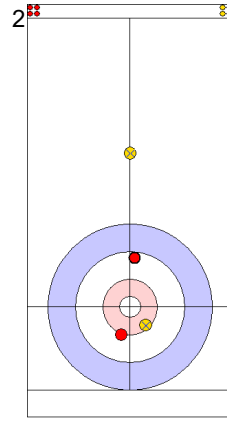

Game - Shot by Shot

End 1 ● **TUR - Türkiye** 0 + 0 (this end) = 0 ● **ENG - England** 0 + 1 (this end) = 1

	TUR	ENG
Total Score	0	1
Time left	19:42	20:08

Legend:
 ↻ Clockwise ↺ Counter-clockwise - Not considered

Game - Shot by Shot

End 2 ● **TUR - Türkiye** **0 + 2 (this end) = 2** ● **ENG - England** **1 + 0 (this end) = 1**

Prepositioned Stones

ENG: OPEL L
Draw ⌚ 100%

TUR: YILDIZ D
Draw ⌚ 100%

ENG: OPEL M
Draw ⌚ 100%

Legend:
 ⌚ Clockwise ⌚ Counter-clockwise - Not considered

Game - Shot by Shot

End 3 ● TUR - Türkiye 2 + 0 (this end) = 2 ⊗ ENG - England 1 + 1 (this end) = 2

Prepositioned Stones

TUR: YILDIZ D
Draw ↻ 100%