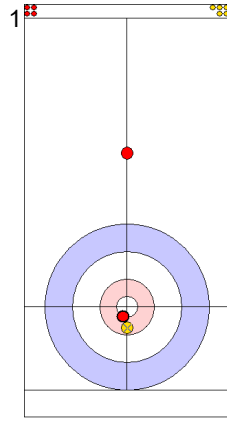

TUR: YILDIZ D
Draw   ⌚ 100%