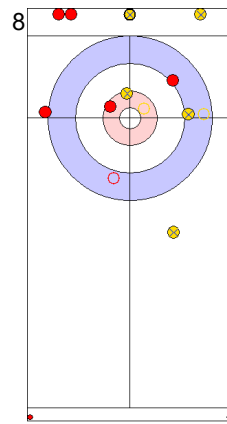

ENG: OPEL L
Draw ↻ 100%

TUR: CAKIR BO
Draw ↻ 75%

ENG: OPEL M
Clearing ↻ 75%

TUR: CAKIR BO
Guard ↻ 50%

ENG: OPEL M
Double Take-out ↻ 100%

TUR: CAKIR BO
Draw ↻ 100%

ENG: OPEL M
Double Take-out ↻ 50%

TUR: YILDIZ D
Guard ↻ 100%

ENG: OPEL L
Draw ↻ 100%

	TUR	ENG
Total Score	2	2
Time left	13:23	14:33

Legend:
↻ Clockwise ↻ Counter-clockwise - Not considered

Game - Shot by Shot

End 4 ● **TUR - Türkiye** 2 + 1 (this end) = 3 ● **ENG - England** 2 + 0 (this end) = 2