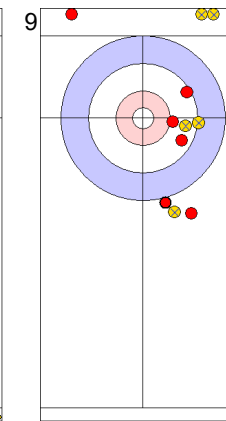

Power Play
Prepositioned Stones

TUR: YILDIZ D
Wick / Soft Peeling ⤴ 50%

ENG: OPEL L
Draw ⤴ 100%

TUR: CAKIR BO
Draw ⤴ 100%

ENG: OPEL M
Raise ⤴ 100%

TUR: CAKIR BO
Draw ⤴ 100%

ENG: OPEL M
Clearing ⤴ 50%

TUR: CAKIR BO
Double Take-out ⤴ 100%

ENG: OPEL M
Draw ⤴ 25%

TUR: YILDIZ D
Draw ⤴ 25%

ENG: OPEL L
Draw ⤴ 0%

	TUR	ENG
Total Score	7	2
Time left	05:21	04:18

Legend:
 Clockwise
 Counter-clockwise
 Not considered

Game - Shot by Shot

End 8 **TUR - Türkiye** 7 + 1 (this end) = 8 **ENG - England** 2 + 0 (this end) = 2