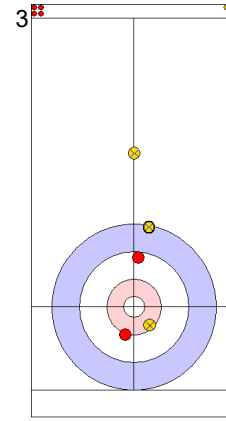

Game - Shot by Shot

End 1 ● **TUR - Türkiye** 0 + 0 (this end) = 0 ● **ENG - England** 0 + 1 (this end) = 1

	TUR	ENG
Total Score	0	1
Time left	19:42	20:08

Legend:
 ↻ Clockwise ↺ Counter-clockwise - Not considered

Game - Shot by Shot

End 2 ● **TUR - Türkiye** **0 + 2 (this end) = 2** ● **ENG - England** **1 + 0 (this end) = 1**

Prepositioned Stones

ENG: OPEL L
Draw ⌚ 100%

TUR: YILDIZ D
Draw ⌚ 100%

ENG: OPEL M
Draw ⌚ 100%

TUR: CAKIR BO
Clearing ⌚ 100%

ENG: OPEL M
Draw ⌚ 75%

TUR: CAKIR BO
Raise ⌚ 100%

ENG: OPEL M
Take-out ⌚ 100%

TUR: CAKIR BO
Double Take-out ⌚ 100%

ENG: OPEL L
Draw ⌚ 100%

TUR: YILDIZ D
Take-out ⌚ 50%

	TUR	ENG
Total Score	2	1
Time left	16:15	17:42

Legend:
 ⌚ Clockwise ⌚ Counter-clockwise - Not considered

Game - Shot by Shot

End 3 ● TUR - Türkiye 2 + 0 (this end) = 2 ⊗ ENG - England 1 + 1 (this end) = 2

Prepositioned Stones

TUR: YILDIZ D
Draw ↻ 100%