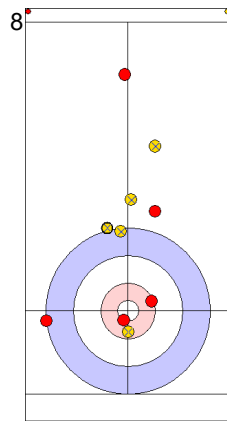

ENG: OPEL M
Draw ⌚ 25%

TUR: YILDIZ D
Guard ⌚ 100%

ENG: OPEL L
Raise ⌚ 0%

	TUR	ENG
Total Score	8	2
Time left	03:16	01:51

Legend:
 ⌚ Clockwise ⌚ Counter-clockwise - Not considered