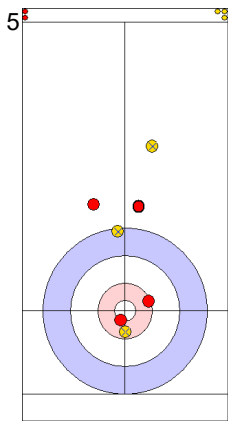

Prepositioned Stones

TUR: YILDIZ D
Draw ⌚ 100%

ENG: OPEL L
Wick / Soft Peeling ⌚ 75%

TUR: CAKIR BO
Draw ⌚ 100%

ENG: OPEL M
Draw ⌚ 75%

TUR: CAKIR BO
Guard ⌚ 100%

ENG: OPEL M
Raise ⌚ 0%

TUR: CAKIR BO
Guard ⌚ 100%

ENG: OPEL M
Draw ⌚ 25%

TUR: YILDIZ D
Guard ⌚ 100%

ENG: OPEL L
Raise ⌚ 0%

	TUR	ENG
Total Score	8	2
Time left	03:16	01:51

Legend:
 ⌚ Clockwise ⌚ Counter-clockwise - Not considered