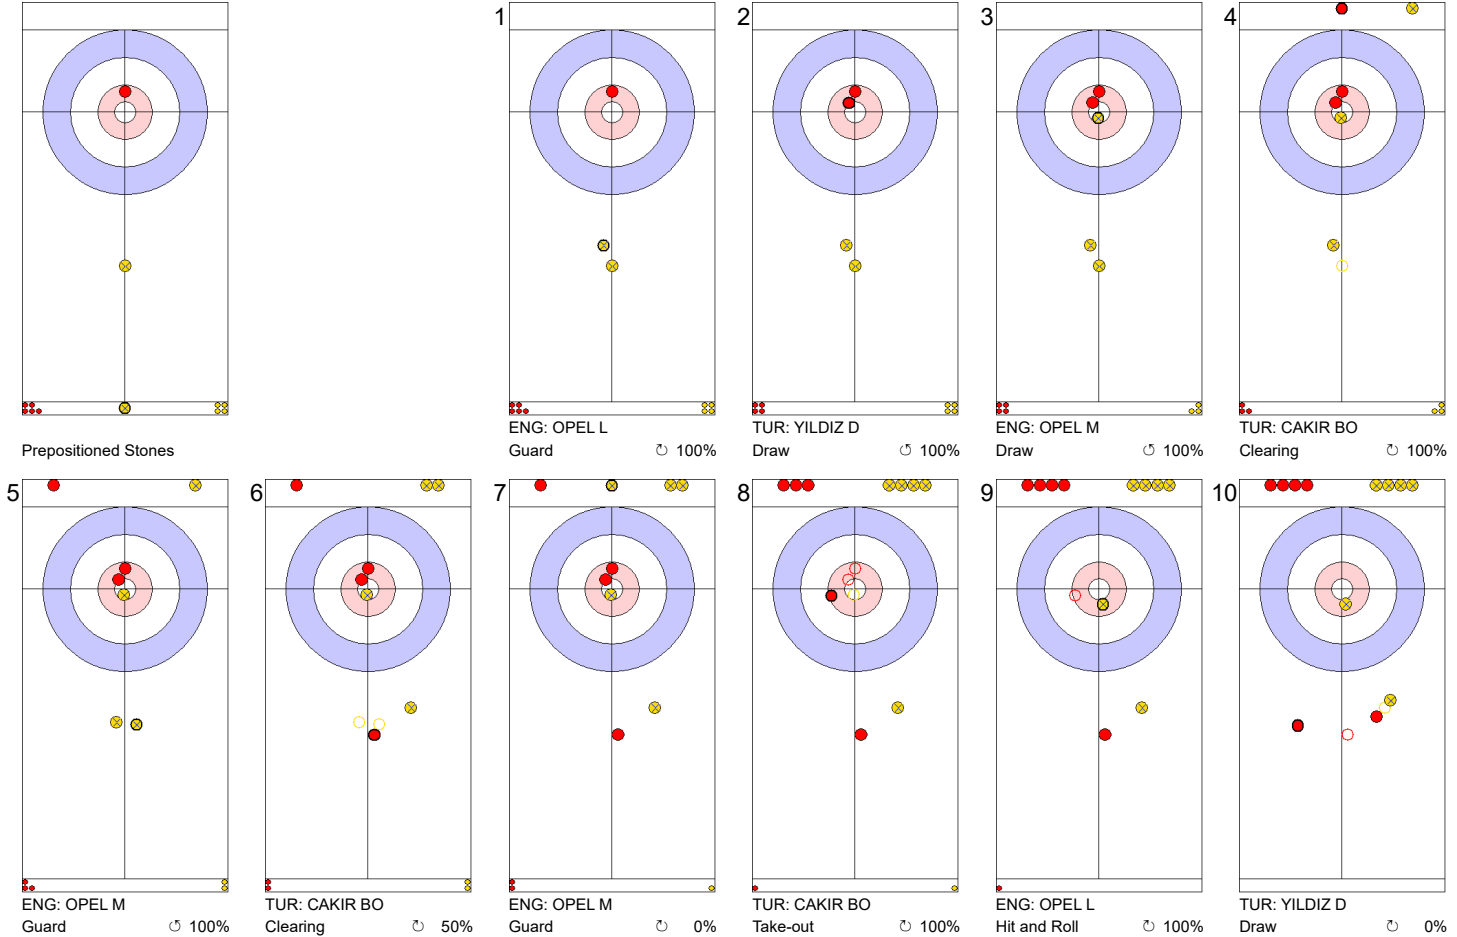

Game - Shot by Shot

End 1 ● **TUR - Türkiye** 0 + 0 (this end) = 0 ● **ENG - England** 0 + 1 (this end) = 1

	TUR	ENG
Total Score	0	1
Time left	19:42	20:08

Legend:
 ↻ Clockwise ↺ Counter-clockwise - Not considered

Game - Shot by Shot

End 2 ● **TUR - Türkiye** **0 + 2 (this end) = 2** ● **ENG - England** **1 + 0 (this end) = 1**

Prepositioned Stones

ENG: OPEL L
Draw ⌚ 100%

TUR: YILDIZ D
Draw ⌚ 100%

ENG: OPEL M
Draw ⌚ 100%