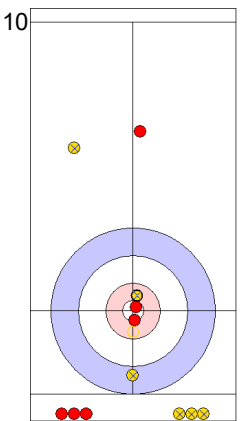

ENG: OPEL M
Clearing ⤵ 50%

TUR: YILDIZ D
Guard ⤵ 75%

ENG: OPEL L
Raise ⤵ 0%

	TUR	ENG
Total Score	6	2
Time left	07:14	07:17

Legend:
⤵ Clockwise ⤴ Counter-clockwise - Not considered

Game - Shot by Shot

End 7 **TUR - Türkiye** 6 + 1 (this end) = 7 **ENG - England** 2 + 0 (this end) = 2