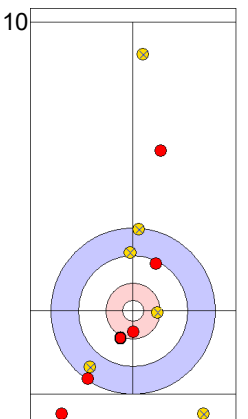

TUR: YILDIZ D
Draw   ⌚ 0%

	TUR	ENG
Total Score	3	2
Time left	10:34	12:11

Legend:
⌚ Clockwise   ⌚ Counter-clockwise   - Not considered