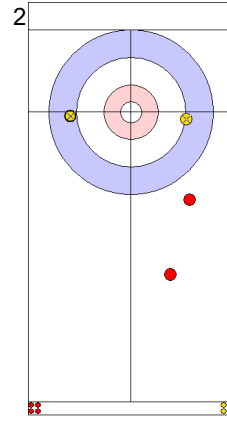

ENG: OPEL L
Draw ⤴ 100%