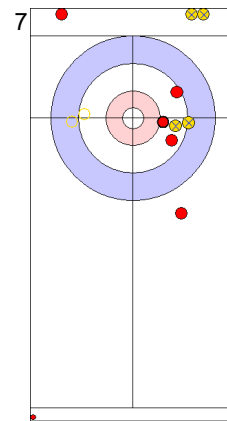

Power Play
Prepositioned Stones

TUR: YILDIZ D
Wick / Soft Peeling ⤴ 50%

ENG: OPEL L
Draw ⤴ 100%

TUR: CAKIR BO
Draw ⤴ 100%

ENG: OPEL M
Raise ⤴ 100%

TUR: CAKIR BO
Draw ⤴ 100%

ENG: OPEL M
Clearing ⤴ 50%

TUR: CAKIR BO
Double Take-out ⤴ 100%

ENG: OPEL M
Draw ⤴ 25%

TUR: YILDIZ D
Draw ⤴ 25%

ENG: OPEL L
Draw ⤴ 0%

	TUR	ENG
Total Score	7	2
Time left	05:21	04:18

Legend:
 Clockwise
 Counter-clockwise
 Not considered

Game - Shot by Shot

End 8 **TUR - Türkiye** 7 + 1 (this end) = 8 **ENG - England** 2 + 0 (this end) = 2