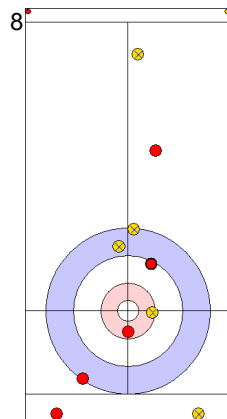

TUR: CAKIR BO
Draw   ⌚ 50%