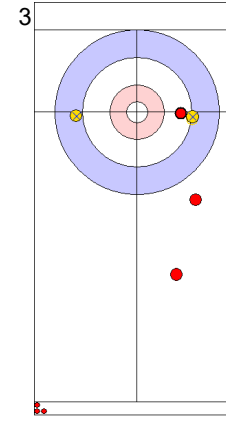

TUR: CAKIR BO
Draw ⤴ 100%