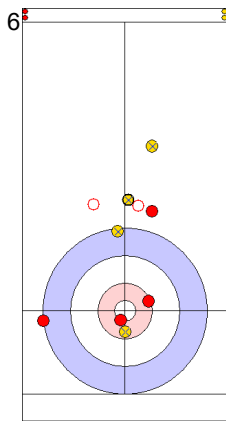

Prepositioned Stones

TUR: YILDIZ D
Draw ⌚ 100%

ENG: OPEL L
Wick / Soft Peeling ⌚ 75%

TUR: CAKIR BO
Draw ⌚ 100%

ENG: OPEL M
Draw ⌚ 75%

TUR: CAKIR BO
Guard ⌚ 100%

ENG: OPEL M
Raise ⌚ 0%

TUR: CAKIR BO
Guard ⌚ 100%

ENG: OPEL M
Draw ⌚ 25%

TUR: YILDIZ D
Guard ⌚ 100%

ENG: OPEL L
Raise ⌚ 0%

	TUR	ENG
Total Score	8	2
Time left	03:16	01:51

Legend:
 ⌚ Clockwise ⌚ Counter-clockwise - Not considered