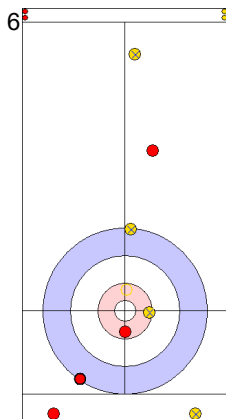

ENG: OPEL L
Draw ↻ 100%

	TUR	ENG
Total Score	2	2
Time left	13:23	14:33

Legend:
↻ Clockwise ↻ Counter-clockwise - Not considered

Game - Shot by Shot

End 4 ● **TUR - Türkiye** 2 + 1 (this end) = 3 ● **ENG - England** 2 + 0 (this end) = 2

Prepositioned Stones

ENG: OPEL L
Draw ⌚ 100%

TUR: YILDIZ D
Guard ⌚ 50%

ENG: OPEL M
Draw ⌚ 100%

TUR: CAKIR BO
Clearing ⌚ 50%

ENG: OPEL M
Guard ⌚ 100%

TUR: CAKIR BO
Raise ⌚ 50%

ENG: OPEL M
Draw ⌚ 100%