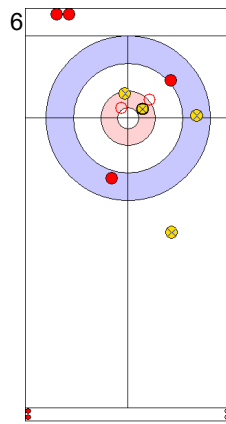

Legend:
 ⌚ Clockwise ⌚ Counter-clockwise - Not considered

Game - Shot by Shot

End 3 ● TUR - Türkiye 2 + 0 (this end) = 2 ⊗ ENG - England 1 + 1 (this end) = 2

Prepositioned Stones

TUR: YILDIZ D
Draw ↻ 100%

ENG: OPEL L
Draw ↻ 100%

TUR: CAKIR BO
Draw ↻ 75%

ENG: OPEL M
Clearing ↻ 75%

TUR: CAKIR BO
Guard ↻ 50%

ENG: OPEL M
Double Take-out ↻ 100%

TUR: CAKIR BO
Draw ↻ 100%

ENG: OPEL M
Double Take-out ↻ 50%

TUR: YILDIZ D
Guard ↻ 100%

ENG: OPEL L
Draw ↻ 100%

	TUR	ENG
Total Score	2	2
Time left	13:23	14:33

Legend:
↻ Clockwise ↻ Counter-clockwise - Not considered

Game - Shot by Shot

End 4 ● **TUR - Türkiye** 2 + 1 (this end) = 3 ● **ENG - England** 2 + 0 (this end) = 2