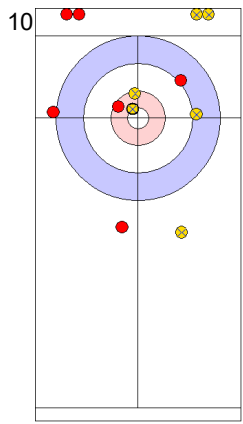

Legend:
 ⌚ Clockwise ⌚ Counter-clockwise - Not considered

Game - Shot by Shot

End 3 ● TUR - Türkiye 2 + 0 (this end) = 2 ⊗ ENG - England 1 + 1 (this end) = 2

Prepositioned Stones

TUR: YILDIZ D
Draw ↻ 100%

ENG: OPEL L
Draw ↻ 100%

TUR: CAKIR BO
Draw ↻ 75%

ENG: OPEL M
Clearing ↻ 75%

TUR: CAKIR BO
Guard ↻ 50%

ENG: OPEL M
Double Take-out ↻ 100%

TUR: CAKIR BO
Draw ↻ 100%

ENG: OPEL M
Double Take-out ↻ 50%

TUR: YILDIZ D
Guard ↻ 100%

ENG: OPEL L
Draw ↻ 100%

	TUR	ENG
Total Score	2	2
Time left	13:23	14:33

Legend:
↻ Clockwise ↻ Counter-clockwise - Not considered

Game - Shot by Shot

End 4 ● **TUR - Türkiye** 2 + 1 (this end) = 3 ● **ENG - England** 2 + 0 (this end) = 2