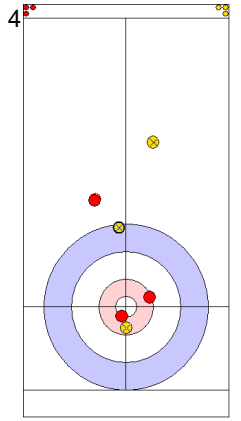

Prepositioned Stones

TUR: YILDIZ D
Draw ⌚ 100%

ENG: OPEL L
Wick / Soft Peeling ⌚ 75%

TUR: CAKIR BO
Draw ⌚ 100%

ENG: OPEL M
Draw ⌚ 75%

TUR: CAKIR BO
Guard ⌚ 100%

ENG: OPEL M
Raise ⌚ 0%

TUR: CAKIR BO
Guard ⌚ 100%

ENG: OPEL M
Draw ⌚ 25%

TUR: YILDIZ D
Guard ⌚ 100%

ENG: OPEL L
Raise ⌚ 0%

	TUR	ENG
Total Score	8	2
Time left	03:16	01:51

Legend:
 ⌚ Clockwise ⌚ Counter-clockwise - Not considered