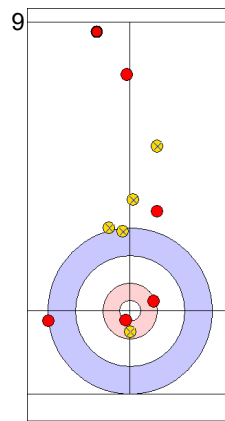

ENG: OPEL M
Draw ⌚ 25%

TUR: YILDIZ D
Guard ⌚ 100%

ENG: OPEL L
Raise ⌚ 0%

	TUR	ENG
Total Score	8	2
Time left	03:16	01:51

Legend:
 ⌚ Clockwise ⌚ Counter-clockwise - Not considered