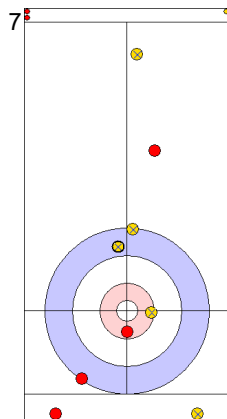

ENG: OPEL L
Draw ↻ 100%

	TUR	ENG
Total Score	2	2
Time left	13:23	14:33

Legend:
↻ Clockwise ↻ Counter-clockwise - Not considered

Game - Shot by Shot

End 4 ● **TUR - Türkiye** 2 + 1 (this end) = 3 ● **ENG - England** 2 + 0 (this end) = 2

Prepositioned Stones

ENG: OPEL L
Draw ⌚ 100%

TUR: YILDIZ D
Guard ⌚ 50%

ENG: OPEL M
Draw ⌚ 100%

TUR: CAKIR BO
Clearing ⌚ 50%

ENG: OPEL M
Guard ⌚ 100%

TUR: CAKIR BO
Raise ⌚ 50%

ENG: OPEL M
Draw ⌚ 100%