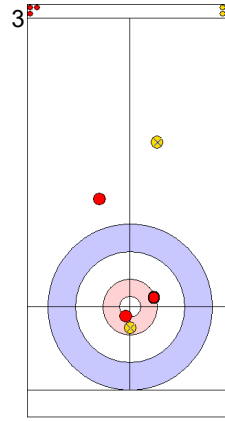

TUR: CAKIR BO
Draw   ⌚ 100%