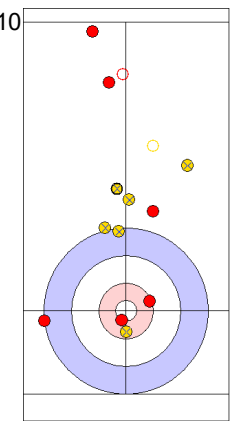

ENG: OPEL M
Draw ⌚ 25%

TUR: YILDIZ D
Guard ⌚ 100%

ENG: OPEL L
Raise ⌚ 0%

	TUR	ENG
Total Score	8	2
Time left	03:16	01:51

Legend:
 ⌚ Clockwise ⌚ Counter-clockwise - Not considered