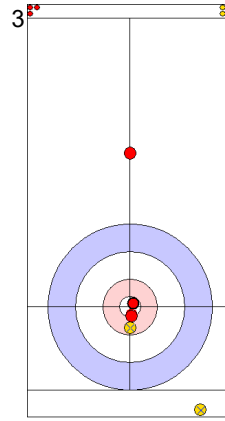

TUR: CAKIR BO
Draw   ⤵ 100%