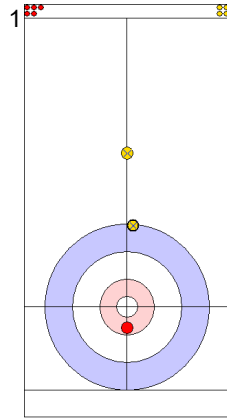

ENG: OPEL L
Draw   ⌚ 100%