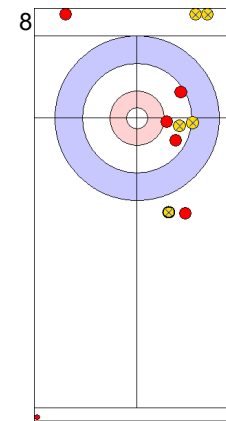

Power Play
Prepositioned Stones

TUR: YILDIZ D
Wick / Soft Peeling ⤴ 50%

ENG: OPEL L
Draw ⤴ 100%

TUR: CAKIR BO
Draw ⤴ 100%

ENG: OPEL M
Raise ⤴ 100%

TUR: CAKIR BO
Draw ⤴ 100%

ENG: OPEL M
Clearing ⤴ 50%

TUR: CAKIR BO
Double Take-out ⤴ 100%

ENG: OPEL M
Draw ⤴ 25%

TUR: YILDIZ D
Draw ⤴ 25%

ENG: OPEL L
Draw ⤴ 0%

	TUR	ENG
Total Score	7	2
Time left	05:21	04:18

Legend:
 Clockwise
 Counter-clockwise
 Not considered

Game - Shot by Shot

End 8 **TUR - Türkiye** 7 + 1 (this end) = 8 **ENG - England** 2 + 0 (this end) = 2