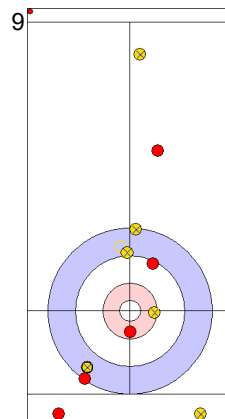

ENG: OPEL L
Raise   ⌚ 50%