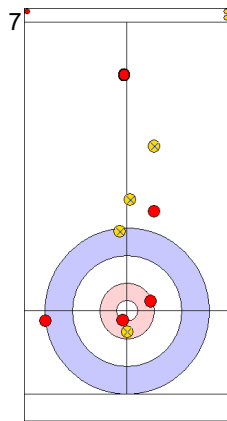

TUR: CAKIR BO
Guard   ⌚ 100%