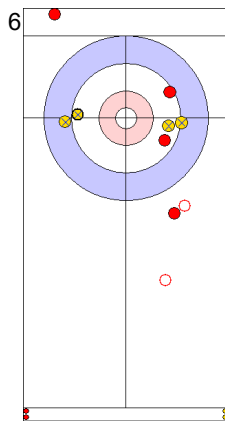

Power Play
Prepositioned Stones

TUR: YILDIZ D
Wick / Soft Peeling ⤴ 50%

ENG: OPEL L
Draw ⤴ 100%

TUR: CAKIR BO
Draw ⤴ 100%

ENG: OPEL M
Raise ⤴ 100%

TUR: CAKIR BO
Draw ⤴ 100%

ENG: OPEL M
Clearing ⤴ 50%

TUR: CAKIR BO
Double Take-out ⤴ 100%

ENG: OPEL M
Draw ⤴ 25%

TUR: YILDIZ D
Draw ⤴ 25%

ENG: OPEL L
Draw ⤴ 0%

	TUR	ENG
Total Score	7	2
Time left	05:21	04:18

Legend:
 Clockwise
 Counter-clockwise
 Not considered

Game - Shot by Shot

End 8 **TUR - Türkiye** 7 + 1 (this end) = 8 **ENG - England** 2 + 0 (this end) = 2