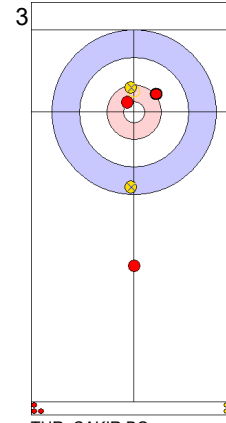

TUR: CAKIR BO
Draw ↻ 75%