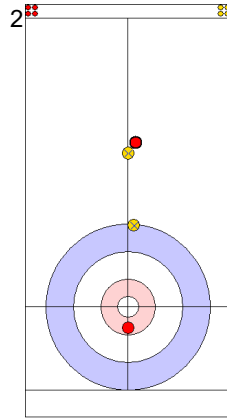

TUR: YILDIZ D
Guard   ⌚ 50%