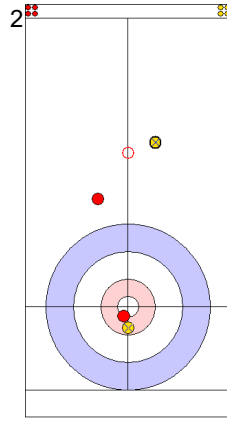

ENG: OPEL L
Wick / Soft Peeling   ⌚ 75%