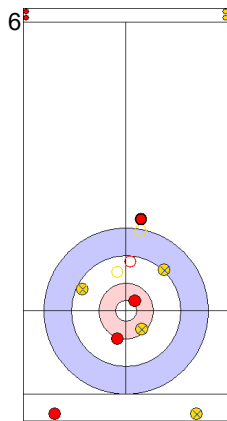

TUR: CAKIR BO
Raise   ⌚ 100%