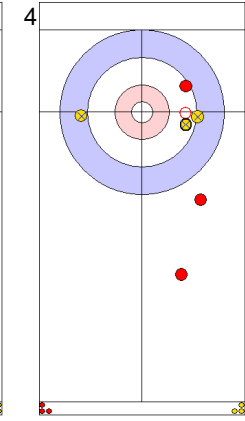

Power Play
Prepositioned Stones

TUR: YILDIZ D
Wick / Soft Peeling ⤴ 50%

ENG: OPEL L
Draw ⤴ 100%

TUR: CAKIR BO
Draw ⤴ 100%

ENG: OPEL M
Raise ⤴ 100%

TUR: CAKIR BO
Draw ⤴ 100%

ENG: OPEL M
Clearing ⤴ 50%

TUR: CAKIR BO
Double Take-out ⤴ 100%

ENG: OPEL M
Draw ⤴ 25%

TUR: YILDIZ D
Draw ⤴ 25%

ENG: OPEL L
Draw ⤴ 0%

	TUR	ENG
Total Score	7	2
Time left	05:21	04:18

Legend:
 Clockwise
 Counter-clockwise
 Not considered

Game - Shot by Shot

End 8 **TUR - Türkiye** 7 + 1 (this end) = 8 **ENG - England** 2 + 0 (this end) = 2