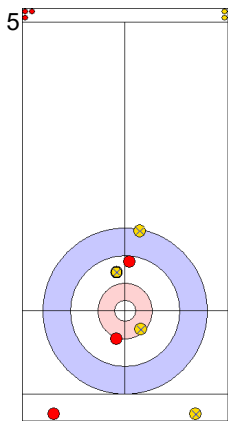

ENG: OPEL M
Draw   ⌚ 75%