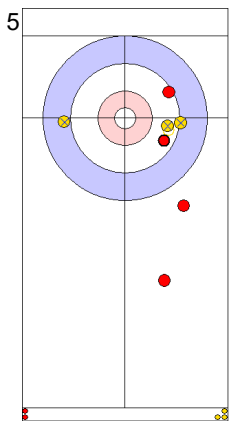

Power Play
Prepositioned Stones

TUR: YILDIZ D
Wick / Soft Peeling ⤴ 50%

ENG: OPEL L
Draw ⤴ 100%

TUR: CAKIR BO
Draw ⤴ 100%

ENG: OPEL M
Raise ⤴ 100%

TUR: CAKIR BO
Draw ⤴ 100%

ENG: OPEL M
Clearing ⤴ 50%

TUR: CAKIR BO
Double Take-out ⤴ 100%

ENG: OPEL M
Draw ⤴ 25%

TUR: YILDIZ D
Draw ⤴ 25%

ENG: OPEL L
Draw ⤴ 0%

	TUR	ENG
Total Score	7	2
Time left	05:21	04:18

Legend:
 Clockwise
 Counter-clockwise
 Not considered

Game - Shot by Shot

End 8 **TUR - Türkiye** 7 + 1 (this end) = 8 **ENG - England** 2 + 0 (this end) = 2