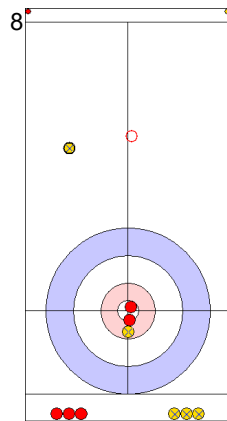

ENG: OPEL M
Clearing ⤵ 50%

TUR: YILDIZ D
Guard ⤵ 75%

ENG: OPEL L
Raise ⤵ 0%

	TUR	ENG
Total Score	6	2
Time left	07:14	07:17

Legend:
⤵ Clockwise ⤴ Counter-clockwise - Not considered

Game - Shot by Shot

End 7 **TUR - Türkiye** 6 + 1 (this end) = 7 **ENG - England** 2 + 0 (this end) = 2