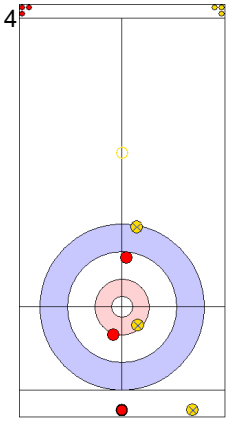

Game - Shot by Shot

End 1 ● **TUR - Türkiye** 0 + 0 (this end) = 0 ● **ENG - England** 0 + 1 (this end) = 1

	TUR	ENG
Total Score	0	1
Time left	19:42	20:08

Legend:
 ↻ Clockwise ↺ Counter-clockwise - Not considered

Game - Shot by Shot

End 2 ● **TUR - Türkiye** **0 + 2 (this end) = 2** ● **ENG - England** **1 + 0 (this end) = 1**

Prepositioned Stones

ENG: OPEL L
Draw ⌚ 100%

TUR: YILDIZ D
Draw ⌚ 100%

ENG: OPEL M
Draw ⌚ 100%

Legend:
 ⌚ Clockwise ⌚ Counter-clockwise - Not considered

Game - Shot by Shot

End 3 ● TUR - Türkiye 2 + 0 (this end) = 2 ⊗ ENG - England 1 + 1 (this end) = 2

Prepositioned Stones

TUR: YILDIZ D
Draw ↻ 100%