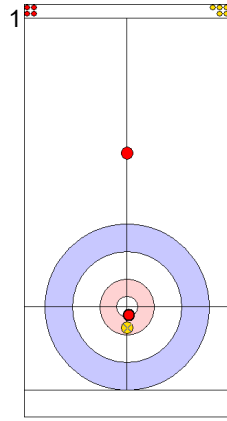

TUR: YILDIZ D
Draw   ⤵ 100%