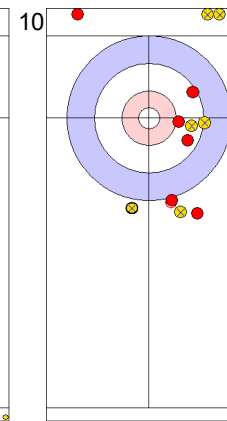

Power Play
Prepositioned Stones

TUR: YILDIZ D
Wick / Soft Peeling ⤴ 50%

ENG: OPEL L
Draw ⤴ 100%

TUR: CAKIR BO
Draw ⤴ 100%

ENG: OPEL M
Raise ⤴ 100%

TUR: CAKIR BO
Draw ⤴ 100%

ENG: OPEL M
Clearing ⤴ 50%

TUR: CAKIR BO
Double Take-out ⤴ 100%

ENG: OPEL M
Draw ⤴ 25%

TUR: YILDIZ D
Draw ⤴ 25%

ENG: OPEL L
Draw ⤴ 0%

	TUR	ENG
Total Score	7	2
Time left	05:21	04:18

Legend:
 Clockwise
 Counter-clockwise
 Not considered

Game - Shot by Shot

End 8 **TUR - Türkiye** 7 + 1 (this end) = 8 **ENG - England** 2 + 0 (this end) = 2