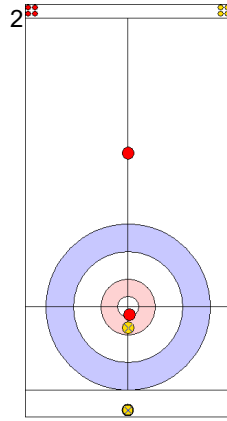

ENG: OPEL L
Draw   ⤵ 0%