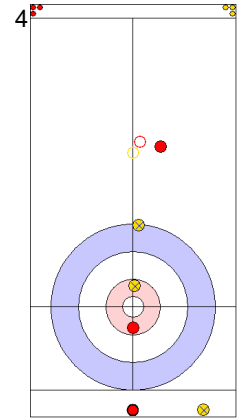

ENG: OPEL L
Draw ↻ 100%

	TUR	ENG
Total Score	2	2
Time left	13:23	14:33

Legend:
↻ Clockwise ↻ Counter-clockwise - Not considered

Game - Shot by Shot

End 4 ● **TUR - Türkiye** 2 + 1 (this end) = 3 ● **ENG - England** 2 + 0 (this end) = 2

Prepositioned Stones

ENG: OPEL L
Draw ⌚ 100%

TUR: YILDIZ D
Guard ⌚ 50%

ENG: OPEL M
Draw ⌚ 100%

TUR: CAKIR BO
Clearing ⌚ 50%

ENG: OPEL M
Guard ⌚ 100%

TUR: CAKIR BO
Raise ⌚ 50%

ENG: OPEL M
Draw ⌚ 100%