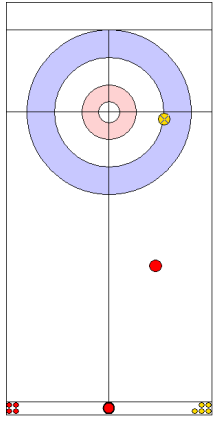

ENG: OPEL M
Clearing ⤵ 50%

TUR: YILDIZ D
Guard ⤵ 75%

ENG: OPEL L
Raise ⤵ 0%

	TUR	ENG
Total Score	6	2
Time left	07:14	07:17

Legend:
⤵ Clockwise ⤴ Counter-clockwise - Not considered

Game - Shot by Shot

End 7 **TUR - Türkiye** 6 + 1 (this end) = 7 **ENG - England** 2 + 0 (this end) = 2