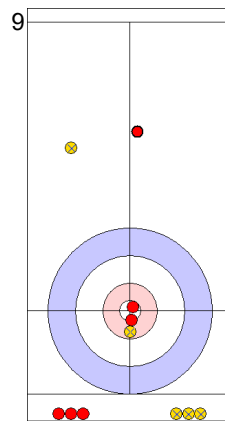

ENG: OPEL M
Clearing ⤵ 50%

TUR: YILDIZ D
Guard ⤵ 75%

ENG: OPEL L
Raise ⤵ 0%

	TUR	ENG
Total Score	6	2
Time left	07:14	07:17

Legend:
⤵ Clockwise ⤴ Counter-clockwise - Not considered

Game - Shot by Shot

End 7 **TUR - Türkiye** 6 + 1 (this end) = 7 **ENG - England** 2 + 0 (this end) = 2