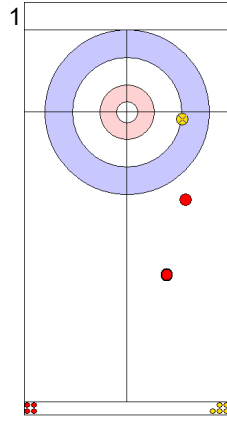

TUR: YILDIZ D
Wick / Soft Peeling ⤴ 50%