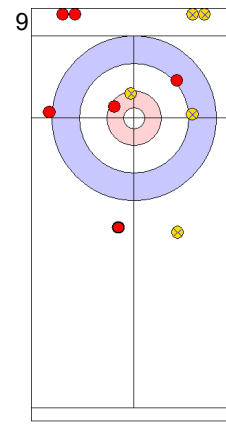

ENG: OPEL L
Draw ↻ 100%

TUR: CAKIR BO
Draw ↻ 75%

ENG: OPEL M
Clearing ↻ 75%

TUR: CAKIR BO
Guard ↻ 50%

ENG: OPEL M
Double Take-out ↻ 100%

TUR: CAKIR BO
Draw ↻ 100%

ENG: OPEL M
Double Take-out ↻ 50%

TUR: YILDIZ D
Guard ↻ 100%

ENG: OPEL L
Draw ↻ 100%

	TUR	ENG
Total Score	2	2
Time left	13:23	14:33

Legend:
↻ Clockwise ↻ Counter-clockwise - Not considered

Game - Shot by Shot

End 4 ● **TUR - Türkiye** 2 + 1 (this end) = 3 ● **ENG - England** 2 + 0 (this end) = 2