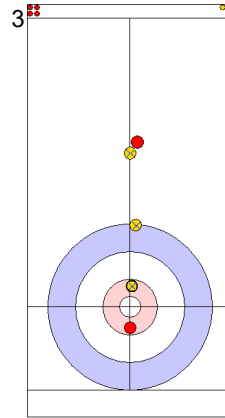

ENG: OPEL M
Draw   ⌚ 100%