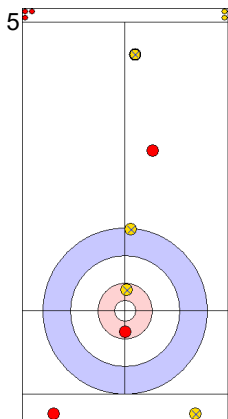

ENG: OPEL L
Draw ↻ 100%

	TUR	ENG
Total Score	2	2
Time left	13:23	14:33

Legend:
↻ Clockwise ↻ Counter-clockwise - Not considered

Game - Shot by Shot

End 4 ● **TUR - Türkiye** 2 + 1 (this end) = 3 ● **ENG - England** 2 + 0 (this end) = 2

Prepositioned Stones

ENG: OPEL L
Draw ⌚ 100%

TUR: YILDIZ D
Guard ⌚ 50%

ENG: OPEL M
Draw ⌚ 100%

TUR: CAKIR BO
Clearing ⌚ 50%

ENG: OPEL M
Guard ⌚ 100%

TUR: CAKIR BO
Raise ⌚ 50%

ENG: OPEL M
Draw ⌚ 100%