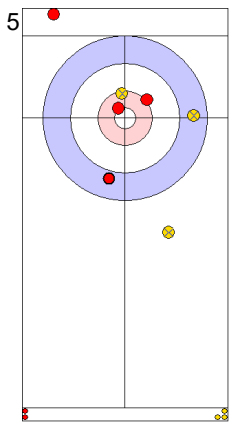

Legend:
 ⌚ Clockwise ⌚ Counter-clockwise - Not considered

Game - Shot by Shot

End 3 ● TUR - Türkiye 2 + 0 (this end) = 2 ⊗ ENG - England 1 + 1 (this end) = 2

Prepositioned Stones

TUR: YILDIZ D
Draw ↻ 100%

ENG: OPEL L
Draw ↻ 100%

TUR: CAKIR BO
Draw ↻ 75%

ENG: OPEL M
Clearing ↻ 75%

TUR: CAKIR BO
Guard ↻ 50%

ENG: OPEL M
Double Take-out ↻ 100%

TUR: CAKIR BO
Draw ↻ 100%

ENG: OPEL M
Double Take-out ↻ 50%

TUR: YILDIZ D
Guard ↻ 100%

ENG: OPEL L
Draw ↻ 100%

	TUR	ENG
Total Score	2	2
Time left	13:23	14:33

Legend:
↻ Clockwise ↻ Counter-clockwise - Not considered

Game - Shot by Shot

End 4 ● **TUR - Türkiye** 2 + 1 (this end) = 3 ● **ENG - England** 2 + 0 (this end) = 2