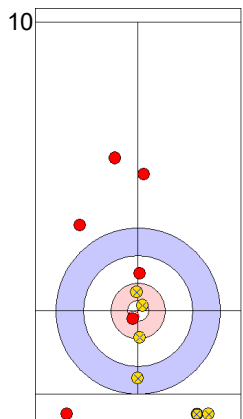

TUR: CAKIR BO  
Draw ⤵ 0%

ESP: UNANUE M  
Draw ⤵ 100%

TUR: CAKIR BO  
Draw ⤵ 0%

ESP: UNANUE M  
Draw ⤵ 25%

TUR: CAKIR BO  
Guard ⤵ 100%

ESP: UNANUE M  
Raise ⤵ 25%

TUR: YILDIZ D  
Draw ⤵ 100%

ESP: OTAEGI O  
Raise ⤵ 25%

**Game - Shot by Shot**

**End 3**    ● **TUR - Türkiye** **2 + 0** (this end) = 2    ⊗ **ESP - Spain** **1 + 1** (this end) = 2

	TUR	ESP
Total Score	2	2
Time left	13:54	13:44

**Legend:**  
↻ Clockwise                      ↺ Counter-clockwise                      - Not considered