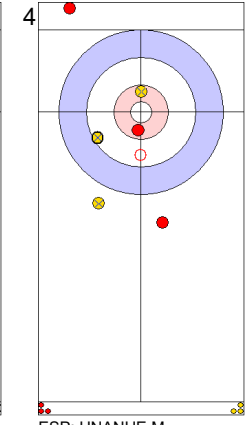

Game - Shot by Shot

	TUR	ESP
Total Score	6	2
Time left	10:50	10:17

Legend:		
⤵	Clockwise	
⤴	Counter-clockwise	
-	Not considered	

**Game - Shot by Shot**

**End 5** ● **TUR - Türkiye 6 + 3 (this end) = 9** ⊗ **ESP - Spain 2 + 0 (this end) = 2**

Prepositioned Stones

TUR: YILDIZ D  
Draw ↺ 100%

ESP: OTAEGI O  
Draw ↻ 0%

TUR: CAKIR BO  
Draw ↻ 100%

ESP: UNANUE M  
Hit and Roll ↻ 100%

TUR: CAKIR BO  
Draw ↻ 0%

ESP: UNANUE M  
Hit and Roll ↻ 50%

TUR: CAKIR BO  
Draw ↻ 75%

ESP: UNANUE M  
Promotion Take-out ↻ 25%

TUR: YILDIZ D  
Draw ↻ 100%

ESP: OTAEGI O  
Take-out ↻ 0%

	TUR	ESP
Total Score	9	2
Time left	08:02	05:52

<b>Legend:</b>	↻ Clockwise	↺ Counter-clockwise	- Not considered
----------------	-------------	---------------------	------------------