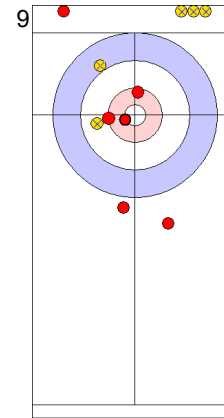

Game - Shot by Shot

	TUR	ESP
Total Score	6	2
Time left	10:50	10:17

Legend:		
⤵	Clockwise	
⤴	Counter-clockwise	
-	Not considered	

**Game - Shot by Shot**

**End 5** ● **TUR - Türkiye 6 + 3 (this end) = 9** ⊗ **ESP - Spain 2 + 0 (this end) = 2**

Prepositioned Stones

TUR: YILDIZ D  
Draw ↺ 100%

ESP: OTAEGI O  
Draw ↻ 0%

TUR: CAKIR BO  
Draw ↻ 100%

ESP: UNANUE M  
Hit and Roll ↻ 100%

TUR: CAKIR BO  
Draw ↻ 0%

ESP: UNANUE M  
Hit and Roll ↻ 50%

TUR: CAKIR BO  
Draw ↻ 75%

ESP: UNANUE M  
Promotion Take-out ↻ 25%

TUR: YILDIZ D  
Draw ↻ 100%

ESP: OTAEGI O  
Take-out ↻ 0%

	TUR	ESP
Total Score	9	2
Time left	08:02	05:52

<b>Legend:</b>	↻ Clockwise	↺ Counter-clockwise	- Not considered
----------------	-------------	---------------------	------------------