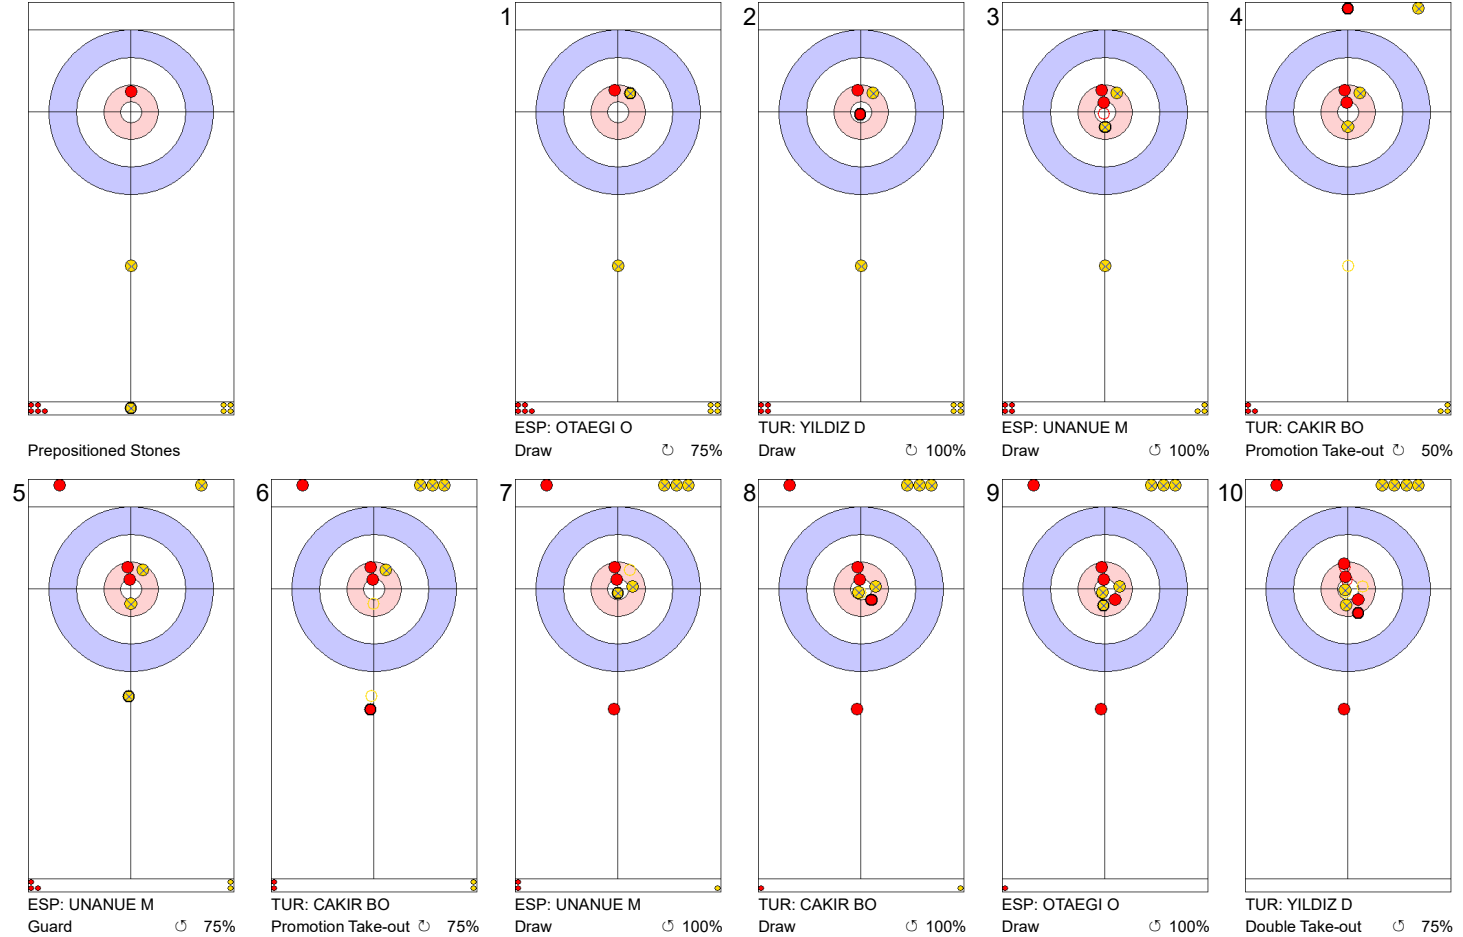

	TUR	ESP
Total Score	2	1
Time left	17:48	16:24

**Legend:**

⤵ Clockwise                      ⤴ Counter-clockwise                      - Not considered

TUE 25 APR 2023  
Start Time 18:00

**Round Robin Session 12**  
**Group B - Sheet C**

**Game - Shot by Shot**

**End 3**    ● **TUR - Türkiye** **2 + 0** (this end) = 2    ⊗ **ESP - Spain** **1 + 1** (this end) = 2

	TUR	ESP
Total Score	2	2
Time left	13:54	13:44

**Legend:**  
↻ Clockwise                      ↺ Counter-clockwise                      - Not considered

Game - Shot by Shot

	TUR	ESP
Total Score	6	2
Time left	10:50	10:17

Legend:		
⤵	Clockwise	
⤴	Counter-clockwise	
-	Not considered	

**Game - Shot by Shot**

**End 5** ● **TUR - Türkiye 6 + 3 (this end) = 9** ⊗ **ESP - Spain 2 + 0 (this end) = 2**