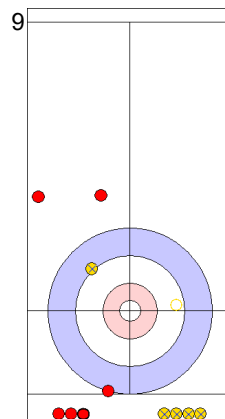

ESP: UNANUE M  
Raise 100%

TUR: CAKIR BO  
Double Take-out 50%

ESP: UNANUE M  
Draw 50%

TUR: CAKIR BO  
Double Take-out 100%

ESP: UNANUE M  
Promotion Take-out 100%

TUR: YILDIZ D  
Hit and Roll 50%

ESP: OTAEGI O  
Draw 100%