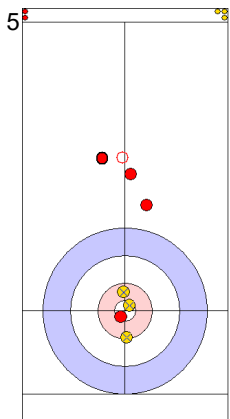

**Game - Shot by Shot**

**End 1**   ● **TUR - Türkiye**   **0 + 2 (this end) = 2**   ● **ESP - Spain**   **0 + 0 (this end) = 0**

	TUR	ESP
Total Score	2	0
Time left	20:12	19:20

**Legend:**  
 ↻ Clockwise      ↺ Counter-clockwise      - Not considered

**Game - Shot by Shot**

**End 2**    ● **TUR - Türkiye**    2 + 0 (this end) = 2                      ⊗ **ESP - Spain**    0 + 1 (this end) = 1

Prepositioned Stones

TUR: YILDIZ D  
Draw ⤵ 100%

ESP: OTAEGI O  
Draw ⤵ 100%

TUR: CAKIR BO  
Draw ⤵ 0%

ESP: UNANUE M  
Draw ⤵ 100%

TUR: CAKIR BO  
Draw ⤵ 0%

ESP: UNANUE M  
Draw ⤵ 25%

TUR: CAKIR BO  
Guard ⤵ 100%

ESP: UNANUE M  
Raise ⤵ 25%

TUR: YILDIZ D  
Draw ⤵ 100%

ESP: OTAEGI O  
Raise ⤵ 25%