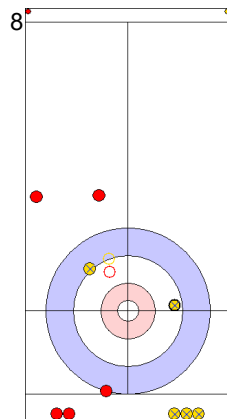

ESP: UNANUE M  
Raise 100%

TUR: CAKIR BO  
Double Take-out 50%

ESP: UNANUE M  
Draw 50%

TUR: CAKIR BO  
Double Take-out 100%

ESP: UNANUE M  
Promotion Take-out 100%

TUR: YILDIZ D  
Hit and Roll 50%

ESP: OTAEGI O  
Draw 100%