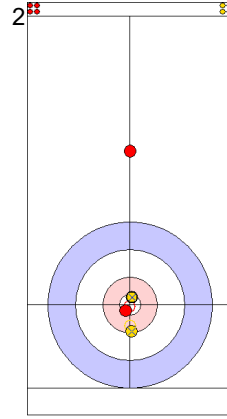

**Game - Shot by Shot**

**End 1**   ● **TUR - Türkiye**   **0 + 2 (this end) = 2**   ● **ESP - Spain**   **0 + 0 (this end) = 0**

	TUR	ESP
Total Score	2	0
Time left	20:12	19:20

**Legend:**  
 ↻ Clockwise      ↺ Counter-clockwise      - Not considered

**Game - Shot by Shot**

**End 2**    ● **TUR - Türkiye**    2 + 0 (this end) = 2                      ⊗ **ESP - Spain**    0 + 1 (this end) = 1

Prepositioned Stones

TUR: YILDIZ D  
Draw ⤵ 100%

ESP: OTAEGI O  
Draw ⤵ 100%

TUR: CAKIR BO  
Draw ⤵ 0%

ESP: UNANUE M  
Draw ⤵ 100%

TUR: CAKIR BO  
Draw ⤵ 0%

ESP: UNANUE M  
Draw ⤵ 25%

TUR: CAKIR BO  
Guard ⤵ 100%

ESP: UNANUE M  
Raise ⤵ 25%

TUR: YILDIZ D  
Draw ⤵ 100%

ESP: OTAEGI O  
Raise ⤵ 25%