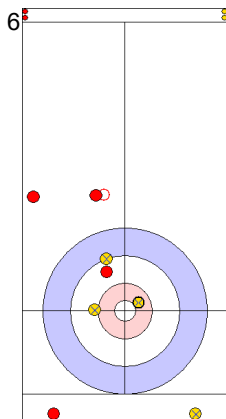

ESP: UNANUE M
Draw 50%