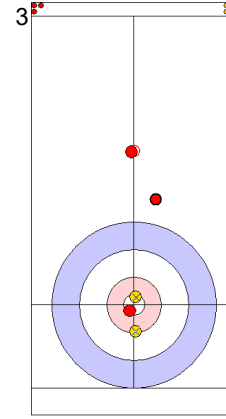

**Game - Shot by Shot**

**End 1**   ● **TUR - Türkiye**   **0 + 2 (this end) = 2**   ● **ESP - Spain**   **0 + 0 (this end) = 0**

	TUR	ESP
Total Score	2	0
Time left	20:12	19:20

**Legend:**  
 ↻ Clockwise      ↺ Counter-clockwise      - Not considered

**Game - Shot by Shot**

**End 2**    ● **TUR - Türkiye**    2 + 0 (this end) = 2                      ⊗ **ESP - Spain**    0 + 1 (this end) = 1

Prepositioned Stones

TUR: YILDIZ D  
Draw ⤵ 100%

ESP: OTAEGI O  
Draw ⤵ 100%

TUR: CAKIR BO  
Draw ⤵ 0%

ESP: UNANUE M  
Draw ⤵ 100%

TUR: CAKIR BO  
Draw ⤵ 0%

ESP: UNANUE M  
Draw ⤵ 25%

TUR: CAKIR BO  
Guard ⤵ 100%

ESP: UNANUE M  
Raise ⤵ 25%

TUR: YILDIZ D  
Draw ⤵ 100%

ESP: OTAEGI O  
Raise ⤵ 25%