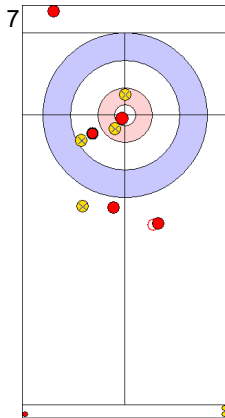

Game - Shot by Shot

	TUR	ESP
Total Score	6	2
Time left	10:50	10:17

Legend:		
⤵	Clockwise	
⤴	Counter-clockwise	
-	Not considered	

**Game - Shot by Shot**

**End 5** ● **TUR - Türkiye 6 + 3 (this end) = 9** ⊗ **ESP - Spain 2 + 0 (this end) = 2**

Prepositioned Stones

TUR: YILDIZ D  
Draw ↺ 100%

ESP: OTAEGI O  
Draw ↻ 0%

TUR: CAKIR BO  
Draw ↻ 100%

ESP: UNANUE M  
Hit and Roll ↻ 100%

TUR: CAKIR BO  
Draw ↻ 0%

ESP: UNANUE M  
Hit and Roll ↻ 50%

TUR: CAKIR BO  
Draw ↻ 75%

ESP: UNANUE M  
Promotion Take-out ↻ 25%

TUR: YILDIZ D  
Draw ↻ 100%

ESP: OTAEGI O  
Take-out ↻ 0%

	TUR	ESP
Total Score	9	2
Time left	08:02	05:52

<b>Legend:</b>	↻ Clockwise	↺ Counter-clockwise	- Not considered
----------------	-------------	---------------------	------------------