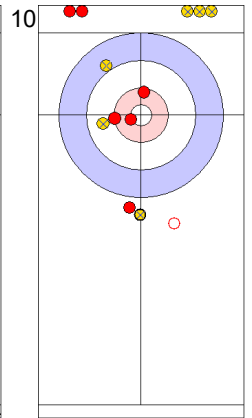

Game - Shot by Shot

	TUR	ESP
Total Score	6	2
Time left	10:50	10:17

Legend:		
⤵	Clockwise	
⤴	Counter-clockwise	
-	Not considered	

**Game - Shot by Shot**

**End 5** ● **TUR - Türkiye 6 + 3 (this end) = 9** ⊗ **ESP - Spain 2 + 0 (this end) = 2**

Prepositioned Stones

TUR: YILDIZ D  
Draw ↺ 100%

ESP: OTAEGI O  
Draw ↻ 0%

TUR: CAKIR BO  
Draw ↻ 100%

ESP: UNANUE M  
Hit and Roll ↻ 100%

TUR: CAKIR BO  
Draw ↻ 0%

ESP: UNANUE M  
Hit and Roll ↻ 50%

TUR: CAKIR BO  
Draw ↻ 75%

ESP: UNANUE M  
Promotion Take-out ↻ 25%

TUR: YILDIZ D  
Draw ↻ 100%

ESP: OTAEGI O  
Take-out ↻ 0%

	TUR	ESP
Total Score	9	2
Time left	08:02	05:52

<b>Legend:</b>	↻ Clockwise	↺ Counter-clockwise	- Not considered
----------------	-------------	---------------------	------------------