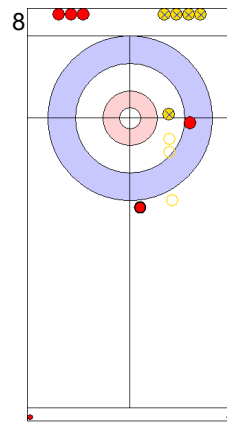

Power Play  
Prepositioned Stones

ESP: OTAEGI O  
Draw   ⤵ 75%

TUR: YILDIZ D  
Draw   ⤵ 100%

ESP: UNANUE M  
Draw   ⤵ 100%

TUR: CAKIR BO  
Promotion Take-out   ⤵ 50%

ESP: UNANUE M  
Draw   ⤵ 100%

TUR: CAKIR BO  
Double Take-out   ⤵ 75%

ESP: UNANUE M  
Guard   ⤵ 100%

TUR: CAKIR BO  
Promotion Take-out   ⤵ 75%

ESP: OTAEGI O  
Draw   ⤵ 75%

TUR: YILDIZ D  
Double Take-out   ⤵ 100%

	TUR	ESP
Total Score	10	4
Time left	02:50	01:30

**Legend:**  
 ⤵ Clockwise   ⤴ Counter-clockwise   - Not considered