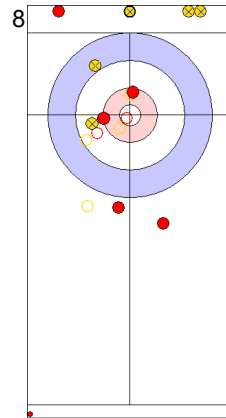

Game - Shot by Shot

	TUR	ESP
Total Score	6	2
Time left	10:50	10:17

Legend:		
⤵	Clockwise	
⤴	Counter-clockwise	
-	Not considered	

**Game - Shot by Shot**

**End 5** ● **TUR - Türkiye 6 + 3 (this end) = 9** ⊗ **ESP - Spain 2 + 0 (this end) = 2**

Prepositioned Stones

TUR: YILDIZ D  
Draw ↺ 100%

ESP: OTAEGI O  
Draw ↻ 0%

TUR: CAKIR BO  
Draw ↻ 100%

ESP: UNANUE M  
Hit and Roll ↻ 100%

TUR: CAKIR BO  
Draw ↻ 0%

ESP: UNANUE M  
Hit and Roll ↻ 50%

TUR: CAKIR BO  
Draw ↻ 75%

ESP: UNANUE M  
Promotion Take-out ↻ 25%

TUR: YILDIZ D  
Draw ↻ 100%

ESP: OTAEGI O  
Take-out ↻ 0%

	TUR	ESP
Total Score	9	2
Time left	08:02	05:52

<b>Legend:</b>	↻ Clockwise	↺ Counter-clockwise	- Not considered
----------------	-------------	---------------------	------------------