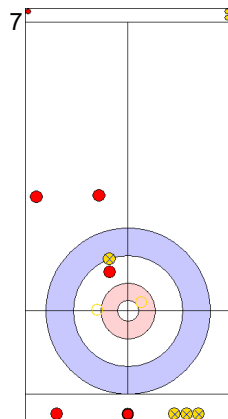

TUR: CAKIR BO
Double Take-out 100%