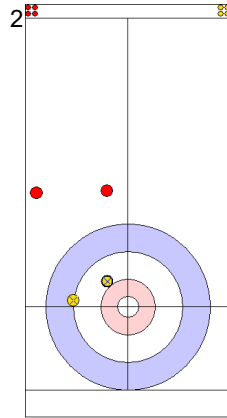

Game - Shot by Shot

End 6 **TUR - Türkiye 9 + 0 (this end) = 9** **ESP - Spain 2 + 2 (this end) = 4**

Power Play  
Prepositioned Stones

TUR: YILDIZ D  
Wick / Soft Peeling 100%

ESP: OTAEGI O  
Draw 100%

TUR: CAKIR BO  
Draw 100%