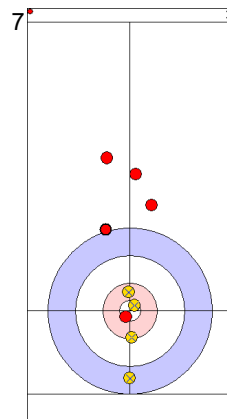

TUR: CAKIR BO  
Draw ⤵ 0%

ESP: UNANUE M  
Draw ⤵ 100%

TUR: CAKIR BO  
Draw ⤵ 0%

ESP: UNANUE M  
Draw ⤵ 25%

TUR: CAKIR BO  
Guard ⤵ 100%

ESP: UNANUE M  
Raise ⤵ 25%

TUR: YILDIZ D  
Draw ⤵ 100%

ESP: OTAEGI O  
Raise ⤵ 25%

**Game - Shot by Shot**

**End 3**    ● **TUR - Türkiye** **2 + 0** (this end) = 2    ⊗ **ESP - Spain** **1 + 1** (this end) = 2

	TUR	ESP
Total Score	2	2
Time left	13:54	13:44

**Legend:**  
↻ Clockwise                      ↺ Counter-clockwise                      - Not considered