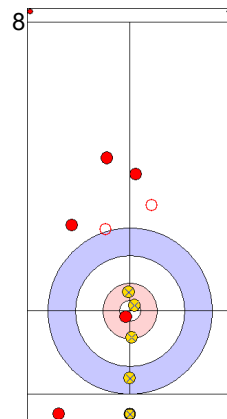

TUR: CAKIR BO  
Draw ⤵ 0%

ESP: UNANUE M  
Draw ⤵ 100%

TUR: CAKIR BO  
Draw ⤵ 0%

ESP: UNANUE M  
Draw ⤵ 25%

TUR: CAKIR BO  
Guard ⤵ 100%

ESP: UNANUE M  
Raise ⤵ 25%

TUR: YILDIZ D  
Draw ⤵ 100%

ESP: OTAEGI O  
Raise ⤵ 25%

**Game - Shot by Shot**

**End 3**    ● **TUR - Türkiye** **2 + 0** (this end) = 2    ⊗ **ESP - Spain** **1 + 1** (this end) = 2

	TUR	ESP
Total Score	2	2
Time left	13:54	13:44

**Legend:**  
↻ Clockwise                      ↺ Counter-clockwise                      - Not considered