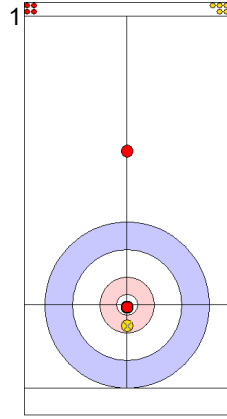

**Game - Shot by Shot**

**End 1**   ● **TUR - Türkiye**   **0 + 2 (this end) = 2**   ● **ESP - Spain**   **0 + 0 (this end) = 0**

	TUR	ESP
Total Score	2	0
Time left	20:12	19:20

**Legend:**  
 ↻ Clockwise      ↺ Counter-clockwise      - Not considered

**Game - Shot by Shot**

**End 2**    ● **TUR - Türkiye**    2 + 0 (this end) = 2                      ⊗ **ESP - Spain**    0 + 1 (this end) = 1

Prepositioned Stones

TUR: YILDIZ D  
Draw ⤵ 100%

ESP: OTAEGI O  
Draw ⤵ 100%