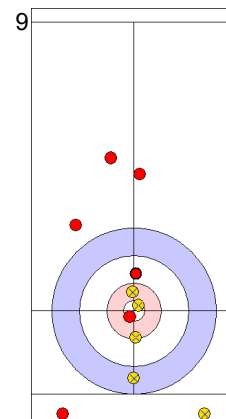

TUR: CAKIR BO  
Draw ⤵ 0%

ESP: UNANUE M  
Draw ⤵ 100%

TUR: CAKIR BO  
Draw ⤵ 0%

ESP: UNANUE M  
Draw ⤵ 25%

TUR: CAKIR BO  
Guard ⤵ 100%

ESP: UNANUE M  
Raise ⤵ 25%

TUR: YILDIZ D  
Draw ⤵ 100%

ESP: OTAEGI O  
Raise ⤵ 25%

**Game - Shot by Shot**

**End 3**    ● **TUR - Türkiye** **2 + 0** (this end) = 2    ⊗ **ESP - Spain** **1 + 1** (this end) = 2

	TUR	ESP
Total Score	2	2
Time left	13:54	13:44

**Legend:**  
↻ Clockwise                      ↺ Counter-clockwise                      - Not considered