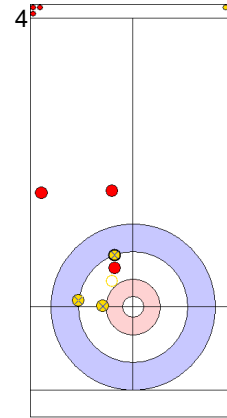

ESP: UNANUE M  
Promotion Take-out ↻ 25%

TUR: YILDIZ D  
Draw ↻ 100%

ESP: OTAEGI O  
Take-out ↻ 0%

	TUR	ESP
Total Score	9	2
Time left	08:02	05:52

<b>Legend:</b>	↻ Clockwise	↺ Counter-clockwise	- Not considered
----------------	-------------	---------------------	------------------

Game - Shot by Shot

End 6 **TUR - Türkiye 9 + 0 (this end) = 9** **ESP - Spain 2 + 2 (this end) = 4**

Power Play  
Prepositioned Stones

TUR: YILDIZ D  
Wick / Soft Peeling 100%

ESP: OTAEGI O  
Draw 100%

TUR: CAKIR BO  
Draw 100%