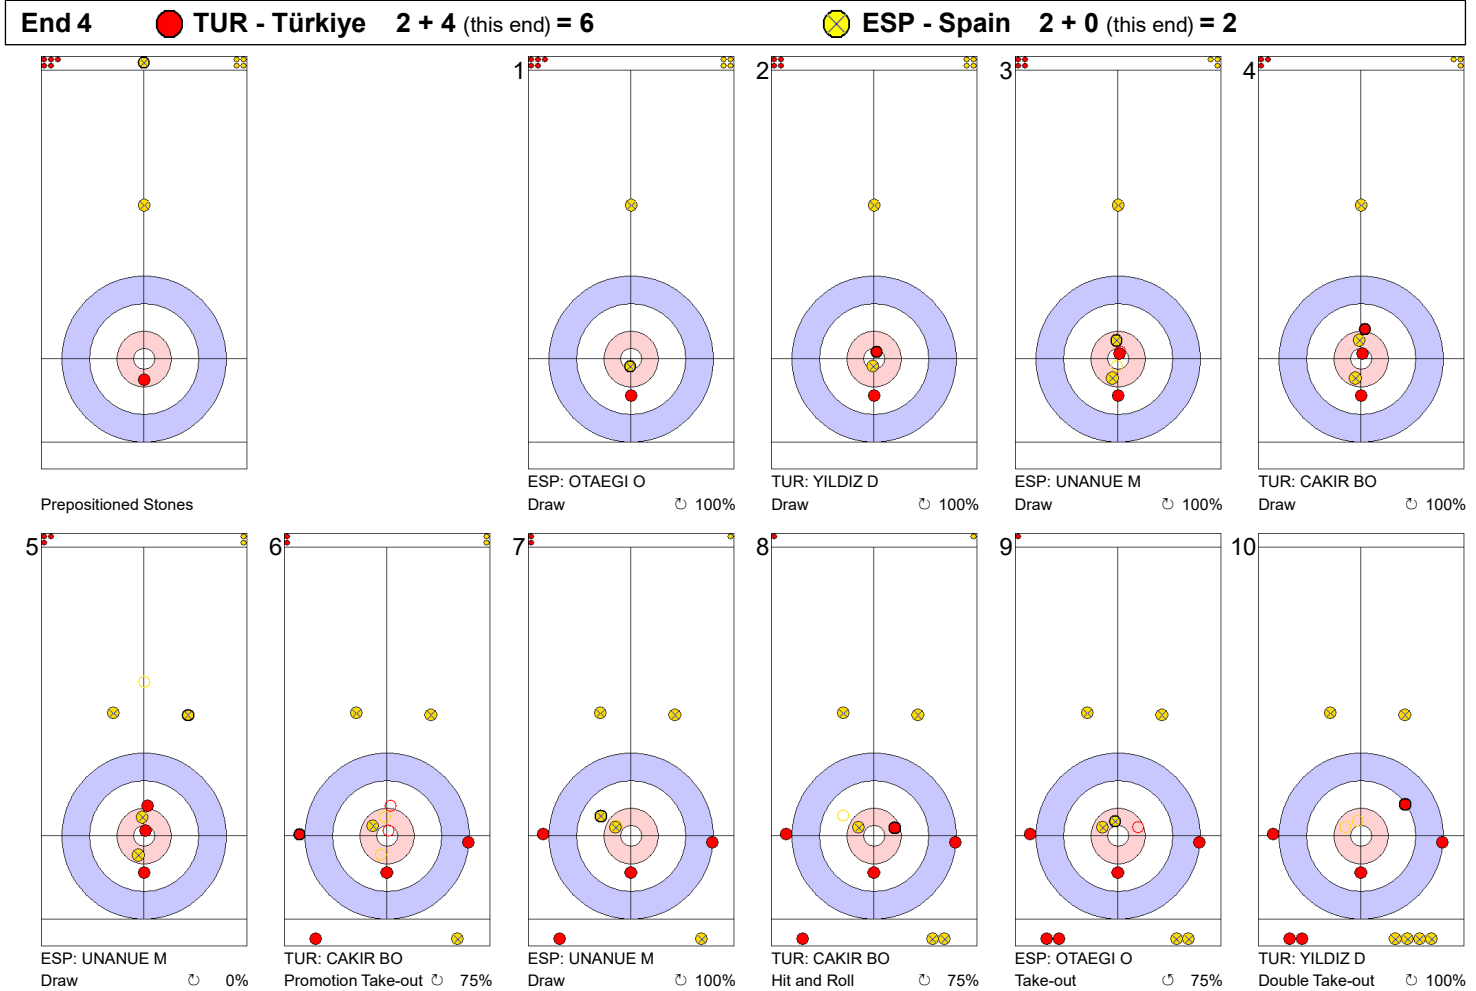

**Game - Shot by Shot**

**End 3**    ● **TUR - Türkiye** **2 + 0** (this end) = 2    ⊗ **ESP - Spain** **1 + 1** (this end) = 2

	TUR	ESP
Total Score	2	2
Time left	13:54	13:44

**Legend:**  
↻ Clockwise                      ↺ Counter-clockwise                      - Not considered

Game - Shot by Shot

	TUR	ESP
Total Score	6	2
Time left	10:50	10:17

Legend:		
⤵	Clockwise	
⤴	Counter-clockwise	
-	Not considered	

**Game - Shot by Shot**

**End 5** ● **TUR - Türkiye 6 + 3 (this end) = 9** ⊗ **ESP - Spain 2 + 0 (this end) = 2**