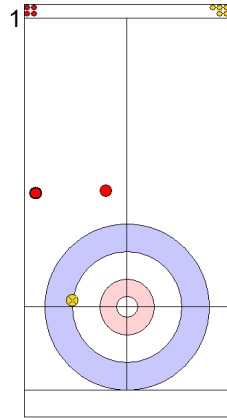

ESP: UNANUE M  
Promotion Take-out ↻ 25%

TUR: YILDIZ D  
Draw ↻ 100%

ESP: OTAEGI O  
Take-out ↻ 0%

	TUR	ESP
Total Score	9	2
Time left	08:02	05:52

<b>Legend:</b>	↻ Clockwise	↺ Counter-clockwise	- Not considered
----------------	-------------	---------------------	------------------

Game - Shot by Shot

End 6 **TUR - Türkiye 9 + 0 (this end) = 9** **ESP - Spain 2 + 2 (this end) = 4**

Power Play  
Prepositioned Stones

TUR: YILDIZ D  
Wick / Soft Peeling 100%

ESP: OTAEGI O  
Draw 100%

TUR: CAKIR BO  
Draw 100%