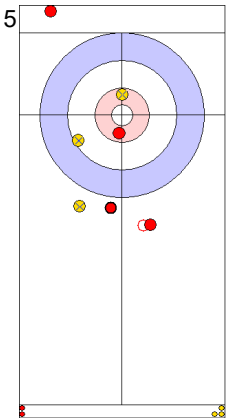

Game - Shot by Shot

	TUR	ESP
Total Score	6	2
Time left	10:50	10:17

Legend:		
⤵	Clockwise	
⤴	Counter-clockwise	
-	Not considered	

**Game - Shot by Shot**

**End 5** ● **TUR - Türkiye 6 + 3 (this end) = 9** ⊗ **ESP - Spain 2 + 0 (this end) = 2**

Prepositioned Stones

TUR: YILDIZ D  
Draw ↺ 100%

ESP: OTAEGI O  
Draw ↻ 0%

TUR: CAKIR BO  
Draw ↻ 100%

ESP: UNANUE M  
Hit and Roll ↻ 100%

TUR: CAKIR BO  
Draw ↻ 0%

ESP: UNANUE M  
Hit and Roll ↻ 50%

TUR: CAKIR BO  
Draw ↻ 75%

ESP: UNANUE M  
Promotion Take-out ↻ 25%

TUR: YILDIZ D  
Draw ↻ 100%

ESP: OTAEGI O  
Take-out ↻ 0%

	TUR	ESP
Total Score	9	2
Time left	08:02	05:52

<b>Legend:</b>	↻ Clockwise	↺ Counter-clockwise	- Not considered
----------------	-------------	---------------------	------------------