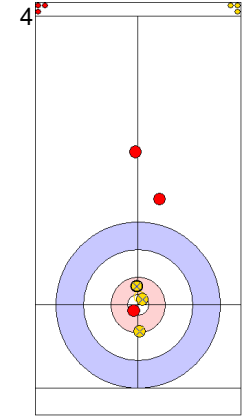

**Game - Shot by Shot**

**End 1**   ● **TUR - Türkiye**   **0 + 2 (this end) = 2**   ● **ESP - Spain**   **0 + 0 (this end) = 0**

	TUR	ESP
Total Score	2	0
Time left	20:12	19:20

**Legend:**  
 ↻ Clockwise      ↺ Counter-clockwise      - Not considered

**Game - Shot by Shot**

**End 2**    ● **TUR - Türkiye**    2 + 0 (this end) = 2                      ⊗ **ESP - Spain**    0 + 1 (this end) = 1

Prepositioned Stones

TUR: YILDIZ D  
Draw ⤵ 100%

ESP: OTAEGI O  
Draw ⤵ 100%

TUR: CAKIR BO  
Draw ⤵ 0%

ESP: UNANUE M  
Draw ⤵ 100%

TUR: CAKIR BO  
Draw ⤵ 0%

ESP: UNANUE M  
Draw ⤵ 25%

TUR: CAKIR BO  
Guard ⤵ 100%

ESP: UNANUE M  
Raise ⤵ 25%

TUR: YILDIZ D  
Draw ⤵ 100%

ESP: OTAEGI O  
Raise ⤵ 25%