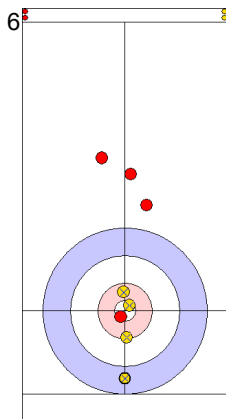

**Game - Shot by Shot**

**End 1**   ● **TUR - Türkiye**   **0 + 2 (this end) = 2**   ● **ESP - Spain**   **0 + 0 (this end) = 0**

	TUR	ESP
Total Score	2	0
Time left	20:12	19:20

**Legend:**  
 ↻ Clockwise      ↺ Counter-clockwise      - Not considered

**Game - Shot by Shot**

**End 2**    ● **TUR - Türkiye**    2 + 0 (this end) = 2                      ⊗ **ESP - Spain**    0 + 1 (this end) = 1

Prepositioned Stones

TUR: YILDIZ D  
Draw ⤵ 100%

ESP: OTAEGI O  
Draw ⤵ 100%

TUR: CAKIR BO  
Draw ⤵ 0%

ESP: UNANUE M  
Draw ⤵ 100%

TUR: CAKIR BO  
Draw ⤵ 0%

ESP: UNANUE M  
Draw ⤵ 25%

TUR: CAKIR BO  
Guard ⤵ 100%

ESP: UNANUE M  
Raise ⤵ 25%

TUR: YILDIZ D  
Draw ⤵ 100%

ESP: OTAEGI O  
Raise ⤵ 25%