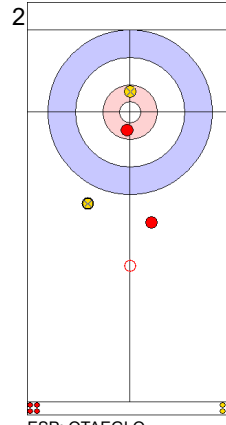

ESP: OTAEGI O
Draw ↻ 0%