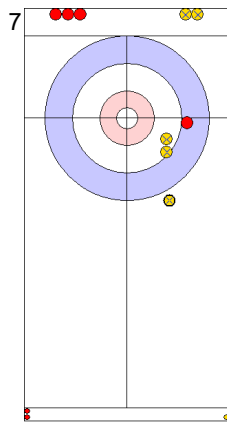

Power Play  
Prepositioned Stones

ESP: OTAEGI O  
Draw   ⤵ 75%

TUR: YILDIZ D  
Draw   ⤵ 100%

ESP: UNANUE M  
Draw   ⤵ 100%

TUR: CAKIR BO  
Promotion Take-out   ⤵ 50%

ESP: UNANUE M  
Draw   ⤵ 100%

TUR: CAKIR BO  
Double Take-out   ⤵ 75%