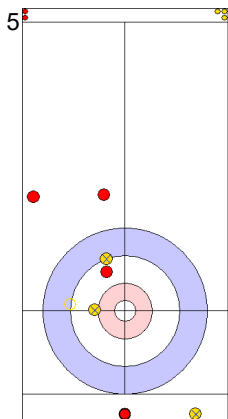

TUR: CAKIR BO
Double Take-out 50%