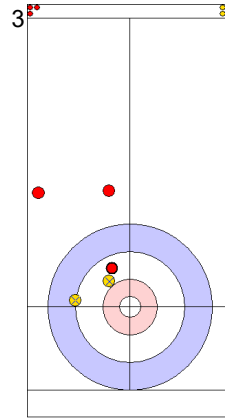

Game - Shot by Shot

End 6 **TUR - Türkiye 9 + 0 (this end) = 9** **ESP - Spain 2 + 2 (this end) = 4**

Power Play  
Prepositioned Stones

TUR: YILDIZ D  
Wick / Soft Peeling 100%

ESP: OTAEGI O  
Draw 100%

TUR: CAKIR BO  
Draw 100%