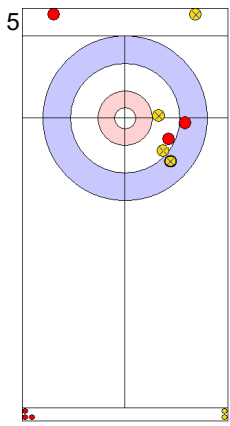

Power Play  
Prepositioned Stones

ESP: OTAEGI O  
Draw   ⤵ 75%

TUR: YILDIZ D  
Draw   ⤵ 100%

ESP: UNANUE M  
Draw   ⤵ 100%

TUR: CAKIR BO  
Promotion Take-out   ⤵ 50%

ESP: UNANUE M  
Draw   ⤵ 100%

TUR: CAKIR BO  
Double Take-out   ⤵ 75%