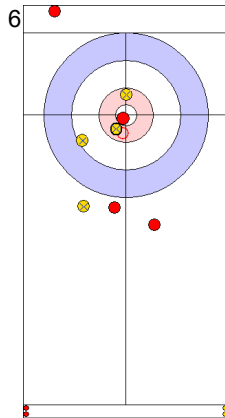

Game - Shot by Shot

	TUR	ESP
Total Score	6	2
Time left	10:50	10:17

Legend:		
⤵	Clockwise	
⤴	Counter-clockwise	
-	Not considered	

**Game - Shot by Shot**

**End 5** ● **TUR - Türkiye 6 + 3 (this end) = 9** ⊗ **ESP - Spain 2 + 0 (this end) = 2**

Prepositioned Stones

TUR: YILDIZ D  
Draw ↺ 100%

ESP: OTAEGI O  
Draw ↻ 0%

TUR: CAKIR BO  
Draw ↻ 100%

ESP: UNANUE M  
Hit and Roll ↻ 100%

TUR: CAKIR BO  
Draw ↻ 0%

ESP: UNANUE M  
Hit and Roll ↻ 50%

TUR: CAKIR BO  
Draw ↻ 75%

ESP: UNANUE M  
Promotion Take-out ↻ 25%

TUR: YILDIZ D  
Draw ↻ 100%

ESP: OTAEGI O  
Take-out ↻ 0%

	TUR	ESP
Total Score	9	2
Time left	08:02	05:52

<b>Legend:</b>	↻ Clockwise	↺ Counter-clockwise	- Not considered
----------------	-------------	---------------------	------------------