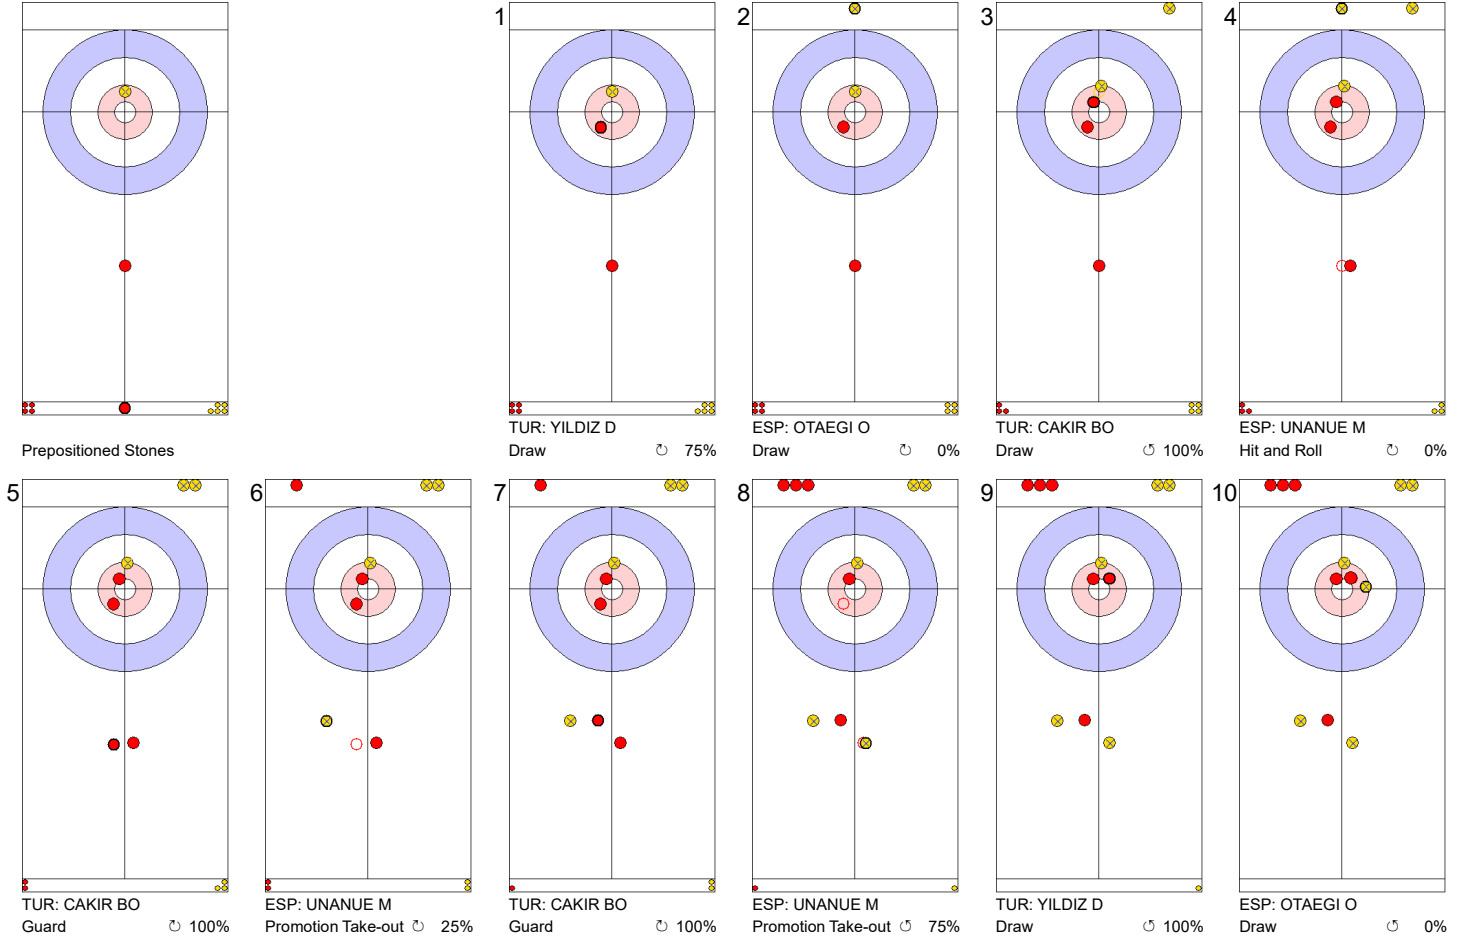

**Game - Shot by Shot**

**End 1**   ● **TUR - Türkiye**   **0 + 2 (this end) = 2**   ● **ESP - Spain**   **0 + 0 (this end) = 0**

	TUR	ESP
Total Score	2	0
Time left	20:12	19:20

**Legend:**  
 ↻ Clockwise      ↺ Counter-clockwise      - Not considered