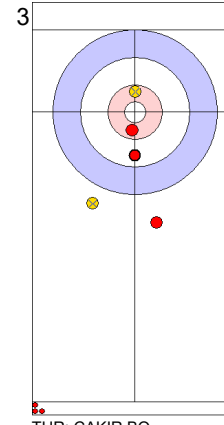

TUR: CAKIR BO
Draw ↻ 100%