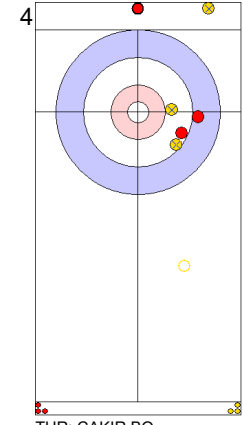

Power Play  
Prepositioned Stones

ESP: OTAEGI O  
Draw   ⤵ 75%

TUR: YILDIZ D  
Draw   ⤵ 100%

ESP: UNANUE M  
Draw   ⤵ 100%

TUR: CAKIR BO  
Promotion Take-out   ⤵ 50%

ESP: UNANUE M  
Draw   ⤵ 100%

TUR: CAKIR BO  
Double Take-out   ⤵ 75%