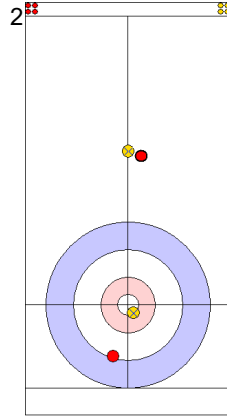

ENG: OPEL L
Draw   ↻ 0%