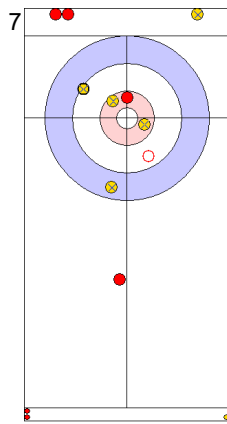

GER: SCHOELL PL  
Draw      ⌚ 100%

	ENG	GER
Total Score	1	6
Time left	10:44	12:18

**Legend:**  
 ⌚ Clockwise      ⌚ Counter-clockwise      - Not considered

**Game - Shot by Shot**

**End 5**   ● **ENG - England**   1 + 1 (this end) = 2      ● **GER - Germany**   6 + 0 (this end) = 6

Prepositioned Stones

GER: SCHOELL PL  
Draw      ↻ 100%

ENG: OPEL L  
Draw      ↻ 0%

GER: HARSCH K  
Draw      ↻ 100%

ENG: OPEL M  
Double Take-out      ↻ 50%

GER: HARSCH K  
Raise      ↻ 50%

ENG: OPEL M  
Draw      ↻ 50%

GER: HARSCH K  
Hit and Roll      ↻ 75%

ENG: OPEL M  
Hit and Roll      ↻ 75%

GER: SCHOELL PL  
Double Take-out      ↻ 100%

ENG: OPEL L  
Draw      ↻ 100%

	ENG	GER
Total Score	2	6
Time left	08:09	09:48

**Legend:**  
 ↻ Clockwise      ↻ Counter-clockwise      - Not considered