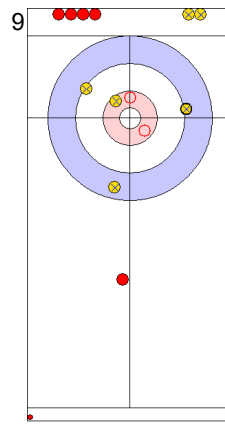

GER: SCHOELL PL
Double Take-out   ↻ 100%