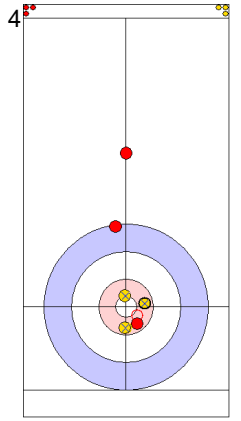

GER: HARSCH K
Draw   ↻ 100%