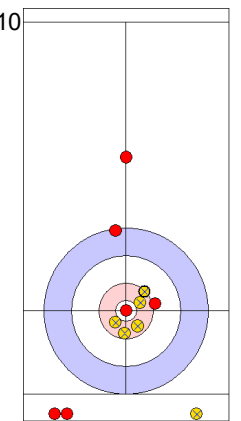

ENG: OPEL M  
Draw      ↻ 100%

GER: HARSCH K  
Draw      ↻ 100%

ENG: OPEL M  
Draw      ↻ 50%

GER: HARSCH K  
Draw      ↻ 100%

ENG: OPEL M  
Double Take-out      ↻ 50%

GER: HARSCH K  
Draw      ↻ 50%

ENG: OPEL L  
Draw      ↻ 100%

GER: SCHOELL PL  
Through      -

	ENG	GER
Total Score	3	6
Time left	04:47	05:57

**Legend:**  
 ↻ Clockwise      ↻ Counter-clockwise      - Not considered

Game - Shot by Shot

End 7 **ENG - England** 3 + 0 (this end) = 3