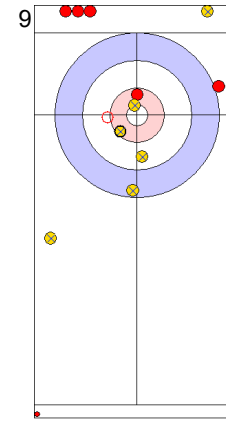

GER: SCHOELL PL
Hit and Roll   ⤵ 75%