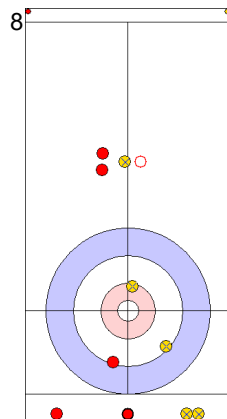

**Legend:**  
 ⤵ Clockwise                                      ⤴ Counter-clockwise                                      - Not considered

**Game - Shot by Shot**

**End 2**   ● **ENG - England**   0 + 0 (this end) = 0      ● **GER - Germany**   1 + 2 (this end) = 3

GER: HARSCH K  
Guard      ↻ 100%

ENG: OPEL M  
Promotion Take-out      ↻ 25%

GER: SCHOELL PL  
Draw      ↻ 100%

ENG: OPEL L  
Double Take-out      ↻ 25%

	ENG	GER
Total Score	0	3
Time left	15:12	18:26

**Legend:**  
 ↻ Clockwise      ↻ Counter-clockwise      - Not considered