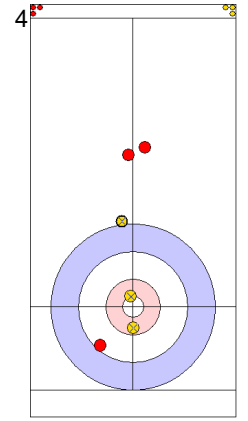

GER: HARSCH K
Draw   ⌚ 75%