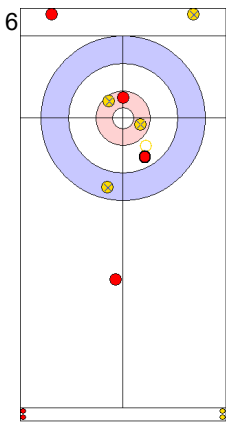

GER: SCHOELL PL  
Draw      ⌚ 100%

	ENG	GER
Total Score	1	6
Time left	10:44	12:18

**Legend:**  
 ⌚ Clockwise      ⌚ Counter-clockwise      - Not considered

**Game - Shot by Shot**

**End 5**   ● **ENG - England**   1 + 1 (this end) = 2      ● **GER - Germany**   6 + 0 (this end) = 6

Prepositioned Stones

GER: SCHOELL PL  
Draw      ↻ 100%

ENG: OPEL L  
Draw      ↻ 0%

GER: HARSCH K  
Draw      ↻ 100%

ENG: OPEL M  
Double Take-out      ↻ 50%

GER: HARSCH K  
Raise      ↻ 50%

ENG: OPEL M  
Draw      ↻ 50%