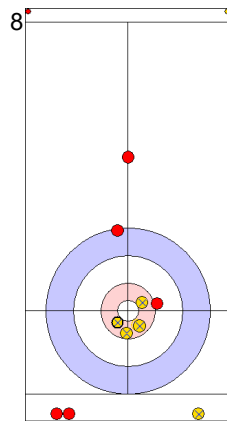

ENG: OPEL M  
Draw      ↻ 100%

GER: HARSCH K  
Draw      ↻ 100%

ENG: OPEL M  
Draw      ↻ 50%

GER: HARSCH K  
Draw      ↻ 100%

ENG: OPEL M  
Double Take-out      ↻ 50%

GER: HARSCH K  
Draw      ↻ 50%

ENG: OPEL L  
Draw      ↻ 100%

GER: SCHOELL PL  
Through      -

	ENG	GER
Total Score	3	6
Time left	04:47	05:57

**Legend:**  
 ↻ Clockwise      ↻ Counter-clockwise      - Not considered

Game - Shot by Shot

End 7 **ENG - England** 3 + 0 (this end) = 3