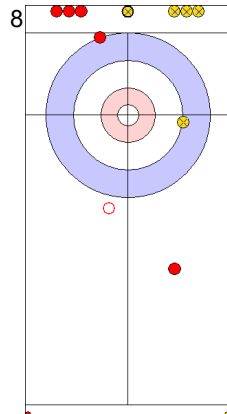

GER: HARSCH K
Clearing 100%