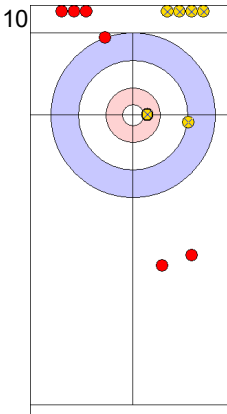

GER: HARSCH K  
Clearing 100%

ENG: OPEL M  
Guard 100%

GER: HARSCH K  
Clearing 100%

ENG: OPEL L  
Draw 0%

GER: SCHOELL PL  
Draw 100%

	ENG	GER
Total Score	3	8
Time left	02:40	03:13

**Legend:**  
 Clockwise     
 Counter-clockwise     
 - Not considered