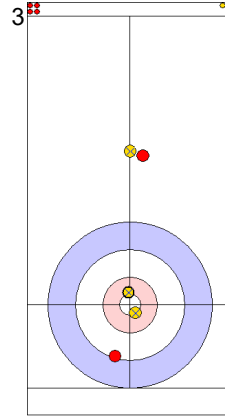

GER: HARSCH K
Draw   ↻ 100%