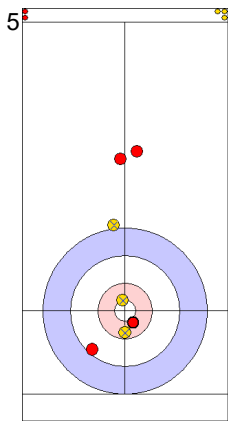

ENG: OPEL M
Draw   ⌚ 100%