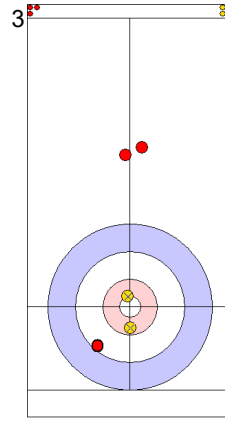

**Game - Shot by Shot**

**End 4**   ● **ENG - England** 1 + 0 (this end) = 1      ● **GER - Germany** 3 + 3 (this end) = 6

Prepositioned Stones

ENG: OPEL L  
Draw      ⌚ 0%

GER: SCHOELL PL  
Draw      ⌚ 100%