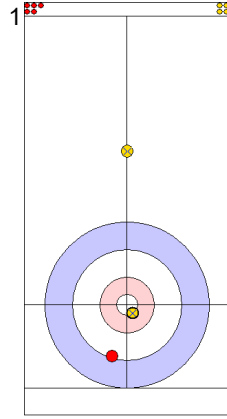

GER: SCHOELL PL
Draw   ↻ 100%