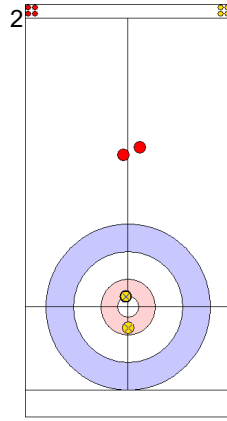

**Game - Shot by Shot**

**End 4**   ● **ENG - England** 1 + 0 (this end) = 1      ● **GER - Germany** 3 + 3 (this end) = 6

Prepositioned Stones

ENG: OPEL L  
Draw      ⌚ 0%

GER: SCHOELL PL  
Draw      ⌚ 100%