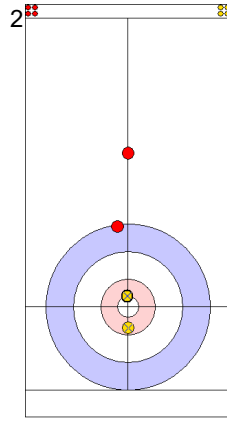

**Game - Shot by Shot**

**End 6**   ● **ENG - England**   2 + 1 (this end) = 3      ● **GER - Germany**   6 + 0 (this end) = 6

Prepositioned Stones

ENG: OPEL L  
Draw      ↻ 75%

GER: SCHOELL PL  
Draw      ↻ 100%