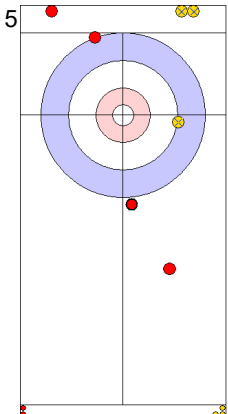

ENG: OPEL M
Guard 50%