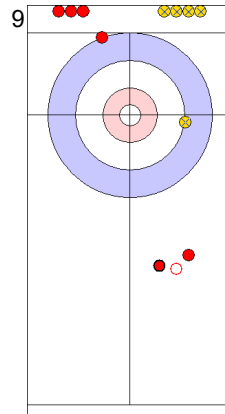

ENG: OPEL L
Draw 0%