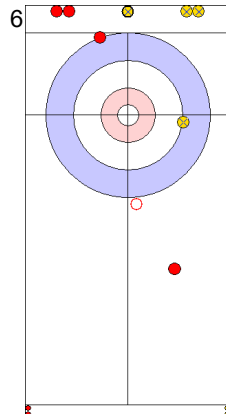

GER: HARSCH K
Clearing 100%