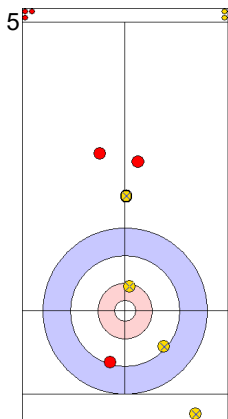

GER: HARSCH K
Guard   ↻ 100%