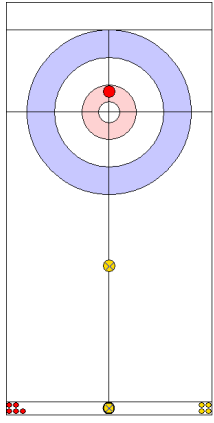

GER: SCHOELL PL  
Draw      ⌚ 100%

	ENG	GER
Total Score	1	6
Time left	10:44	12:18

**Legend:**  
 ⌚ Clockwise      ⌚ Counter-clockwise      - Not considered

**Game - Shot by Shot**

**End 5**   ● **ENG - England**   1 + 1 (this end) = 2      ● **GER - Germany**   6 + 0 (this end) = 6