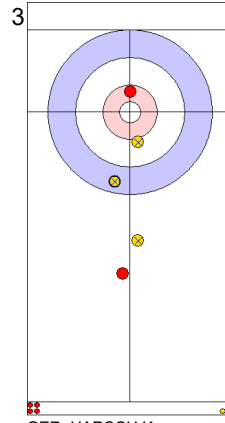

GER: HARSCH K
Draw   ↻ 100%