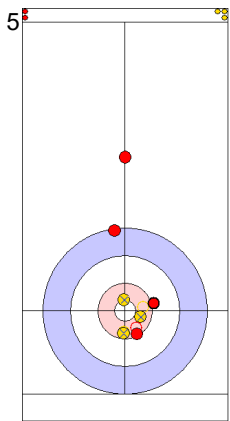

ENG: OPEL M
Draw   ↻ 50%