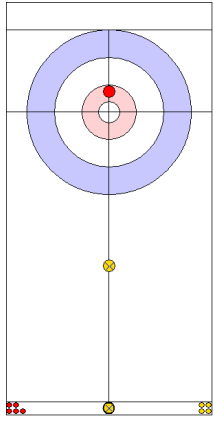

**Game - Shot by Shot**

**End 1**    ● **ENG - England**    0 + 0 (this end) = 0                      ⊗ **GER - Germany**    0 + 1 (this end) = 1

Prepositioned Stones

GER: SCHOELL PL  
Draw                      ⤵ 100%