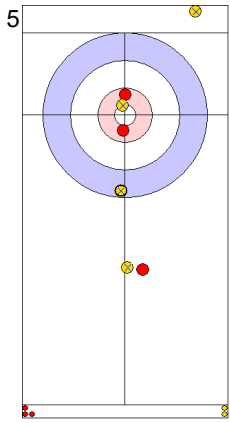

**Game - Shot by Shot**

**End 1**    ● **ENG - England**    0 + 0 (this end) = 0                      ⊗ **GER - Germany**    0 + 1 (this end) = 1

Prepositioned Stones

GER: SCHOELL PL  
Draw                      ⤵ 100%

ENG: OPEL L  
Draw                      ⤵ 100%

GER: HARSCH K  
Guard                      ⤵ 100%

ENG: OPEL M  
Promotion Take-out    ⤵ 50%

GER: HARSCH K  
Draw                      ⤵ 100%

ENG: OPEL M  
Promotion Take-out    ⤵ 25%

**Legend:**  
 ⤵ Clockwise                                      ⤴ Counter-clockwise                                      - Not considered

**Game - Shot by Shot**

**End 2**   ● **ENG - England**   0 + 0 (this end) = 0      ● **GER - Germany**   1 + 2 (this end) = 3