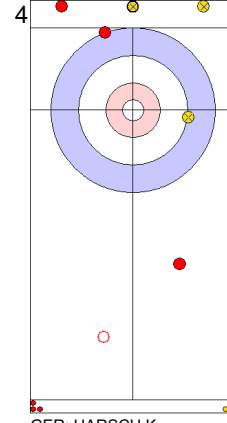

GER: HARSCH K
Clearing 100%