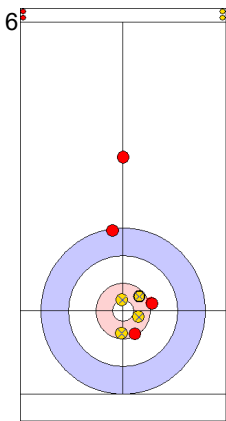

GER: HARSCH K
Draw   ↻ 100%