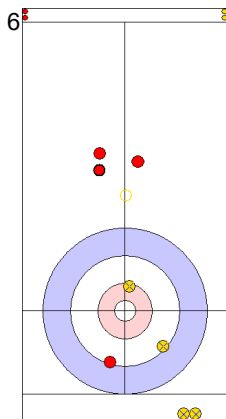

ENG: OPEL M
Double Take-out   ↻ 50%