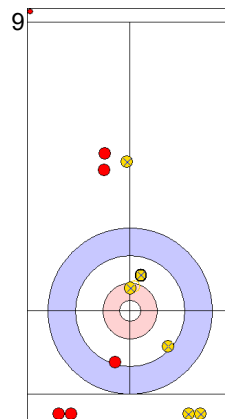

**Legend:**  
 ⤵ Clockwise                                      ⤴ Counter-clockwise                                      - Not considered

**Game - Shot by Shot**

**End 2**   ● **ENG - England**   0 + 0 (this end) = 0      ● **GER - Germany**   1 + 2 (this end) = 3

GER: HARSCH K  
Guard      ↻ 100%

ENG: OPEL M  
Promotion Take-out      ↻ 25%

GER: SCHOELL PL  
Draw      ↻ 100%

ENG: OPEL L  
Double Take-out      ↻ 25%

	ENG	GER
Total Score	0	3
Time left	15:12	18:26

**Legend:**  
 ↻ Clockwise      ↻ Counter-clockwise      - Not considered