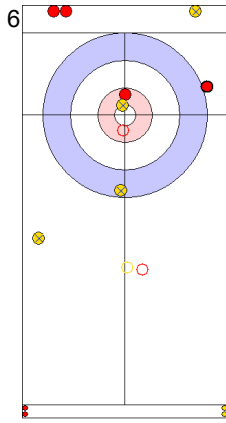

ENG: OPEL L  
Draw                      ⤵ 100%

GER: HARSCH K  
Guard                      ⤵ 100%

ENG: OPEL M  
Promotion Take-out    ⤵ 50%

GER: HARSCH K  
Draw                      ⤵ 100%

ENG: OPEL M  
Promotion Take-out    ⤵ 25%

**Legend:**  
 ⤵ Clockwise                                      ⤴ Counter-clockwise                                      - Not considered

**Game - Shot by Shot**

**End 2**   ● **ENG - England**   0 + 0 (this end) = 0      ● **GER - Germany**   1 + 2 (this end) = 3