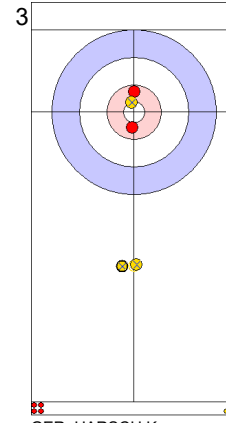

GER: HARSCH K
Guard   ⤵ 100%