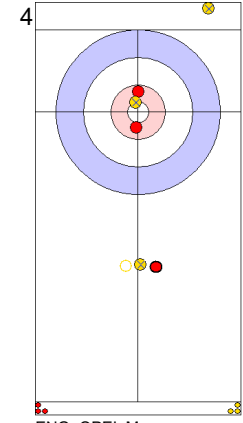

**Game - Shot by Shot**

**End 1**    ● **ENG - England**    0 + 0 (this end) = 0                      ⊗ **GER - Germany**    0 + 1 (this end) = 1

Prepositioned Stones

GER: SCHOELL PL  
Draw                      ⤵ 100%

ENG: OPEL L  
Draw                      ⤵ 100%

GER: HARSCH K  
Guard                      ⤵ 100%

ENG: OPEL M  
Promotion Take-out    ⤵ 50%

GER: HARSCH K  
Draw                      ⤵ 100%

ENG: OPEL M  
Promotion Take-out    ⤵ 25%

**Legend:**  
 ⤵ Clockwise                                      ⤴ Counter-clockwise                                      - Not considered

**Game - Shot by Shot**

**End 2**   ● **ENG - England**   0 + 0 (this end) = 0      ● **GER - Germany**   1 + 2 (this end) = 3