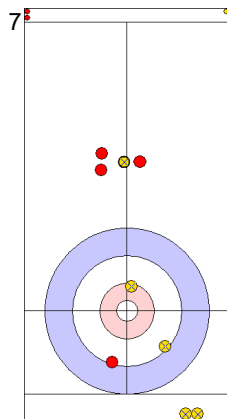

**Legend:**  
 ⤵ Clockwise                                      ⤴ Counter-clockwise                                      - Not considered

**Game - Shot by Shot**

**End 2**   ● **ENG - England**   0 + 0 (this end) = 0      ● **GER - Germany**   1 + 2 (this end) = 3

GER: HARSCH K  
Guard      ↻ 100%

ENG: OPEL M  
Promotion Take-out      ↻ 25%

GER: SCHOELL PL  
Draw      ↻ 100%

ENG: OPEL L  
Double Take-out      ↻ 25%

	ENG	GER
Total Score	0	3
Time left	15:12	18:26

**Legend:**  
 ↻ Clockwise      ↻ Counter-clockwise      - Not considered