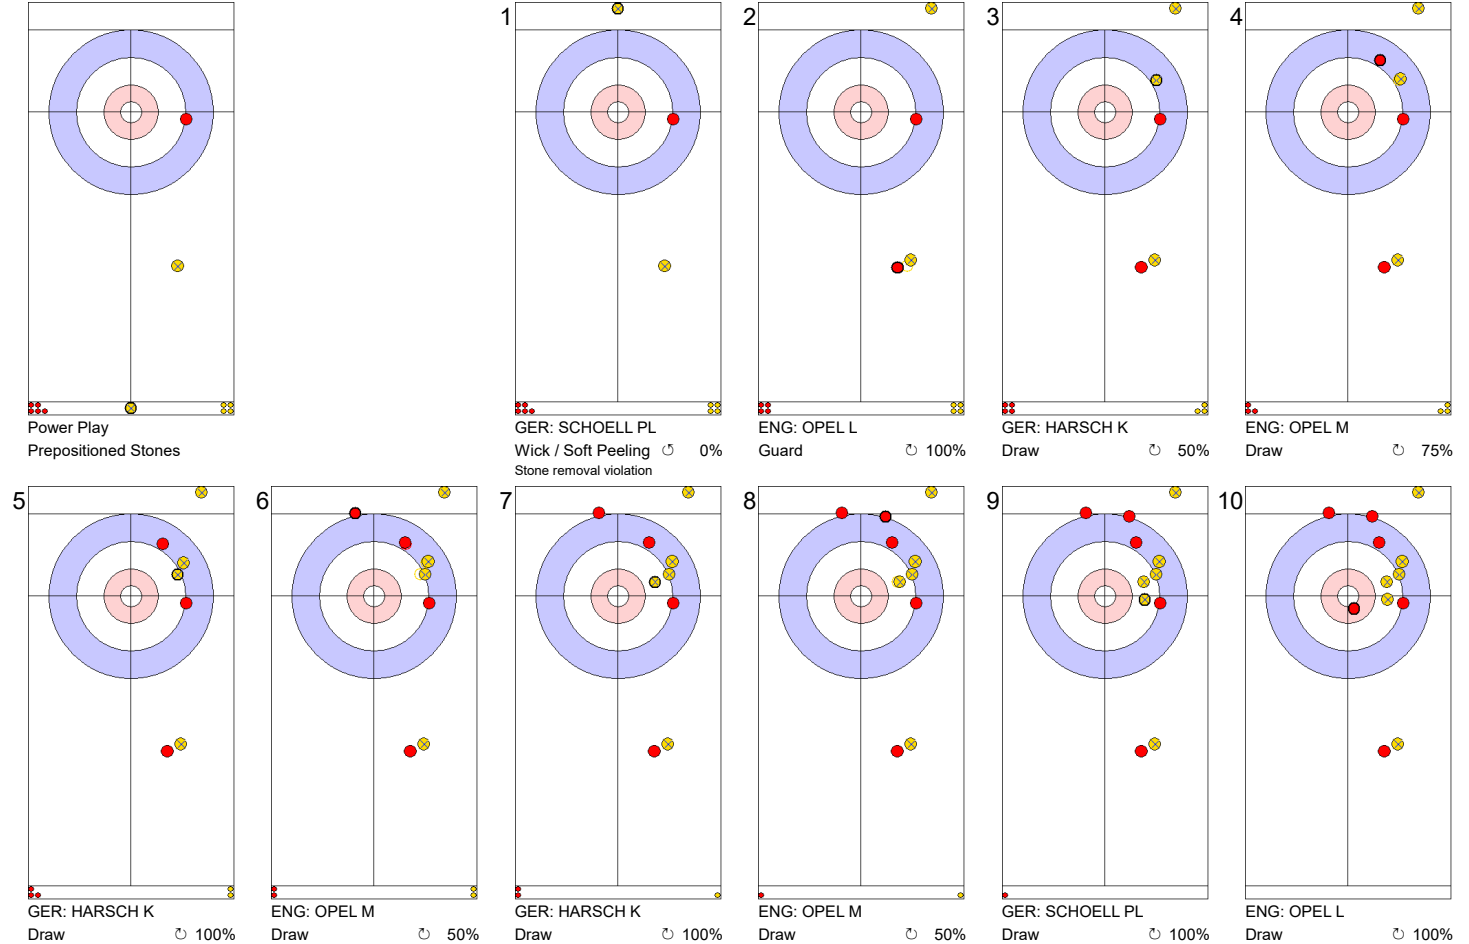

GER: HARSCH K  
Guard      ↻ 100%

ENG: OPEL M  
Promotion Take-out      ↻ 25%

GER: SCHOELL PL  
Draw      ↻ 100%

ENG: OPEL L  
Double Take-out      ↻ 25%

	ENG	GER
Total Score	0	3
Time left	15:12	18:26

**Legend:**  
 ↻ Clockwise      ↻ Counter-clockwise      - Not considered

Game - Shot by Shot

End 3 ● ENG - England 0 + 1 (this end) = 1

⊗ GER - Germany 3 + 0 (this end) = 3

	ENG	GER
Total Score	1	3
Time left	13:17	16:10

Legend:

↻ Clockwise      ↺ Counter-clockwise      - Not considered