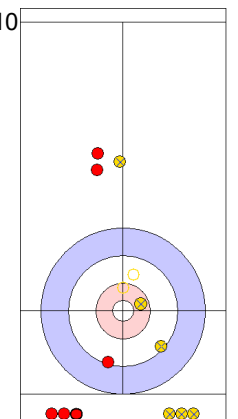

**Legend:**  
 ⤵ Clockwise                                      ⤴ Counter-clockwise                                      - Not considered

**Game - Shot by Shot**

**End 2**   ● **ENG - England**   0 + 0 (this end) = 0      ● **GER - Germany**   1 + 2 (this end) = 3

GER: HARSCH K  
Guard      ↻ 100%

ENG: OPEL M  
Promotion Take-out      ↻ 25%

GER: SCHOELL PL  
Draw      ↻ 100%

ENG: OPEL L  
Double Take-out      ↻ 25%

	ENG	GER
Total Score	0	3
Time left	15:12	18:26

**Legend:**  
 ↻ Clockwise      ↻ Counter-clockwise      - Not considered