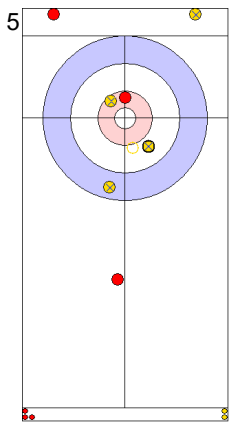

GER: SCHOELL PL  
Draw      ⌚ 100%

	ENG	GER
Total Score	1	6
Time left	10:44	12:18

**Legend:**  
 ⌚ Clockwise      ⌚ Counter-clockwise      - Not considered

**Game - Shot by Shot**

**End 5**   ● **ENG - England**   1 + 1 (this end) = 2      ● **GER - Germany**   6 + 0 (this end) = 6

Prepositioned Stones

GER: SCHOELL PL  
Draw      ↻ 100%

ENG: OPEL L  
Draw      ↻ 0%

GER: HARSCH K  
Draw      ↻ 100%

ENG: OPEL M  
Double Take-out      ↻ 50%

GER: HARSCH K  
Raise      ↻ 50%

ENG: OPEL M  
Draw      ↻ 50%

GER: HARSCH K  
Hit and Roll      ↻ 75%

ENG: OPEL M  
Hit and Roll      ↻ 75%

GER: SCHOELL PL  
Double Take-out      ↻ 100%

ENG: OPEL L  
Draw      ↻ 100%

	ENG	GER
Total Score	2	6
Time left	08:09	09:48

**Legend:**  
 ↻ Clockwise      ↻ Counter-clockwise      - Not considered