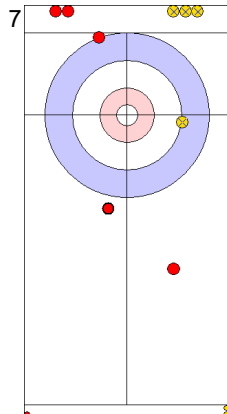

ENG: OPEL M
Guard 100%