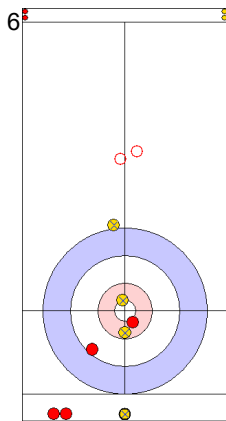

GER: HARSCH K
Clearing   ⌚ 100%