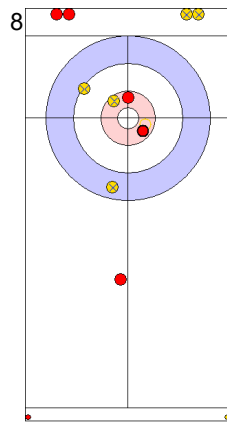

GER: SCHOELL PL  
Draw      ⌚ 100%

	ENG	GER
Total Score	1	6
Time left	10:44	12:18

**Legend:**  
 ⌚ Clockwise      ⌚ Counter-clockwise      - Not considered

**Game - Shot by Shot**

**End 5**   ● **ENG - England**   1 + 1 (this end) = 2      ● **GER - Germany**   6 + 0 (this end) = 6

Prepositioned Stones

GER: SCHOELL PL  
Draw      ↻ 100%

ENG: OPEL L  
Draw      ↻ 0%

GER: HARSCH K  
Draw      ↻ 100%

ENG: OPEL M  
Double Take-out      ↻ 50%

GER: HARSCH K  
Raise      ↻ 50%

ENG: OPEL M  
Draw      ↻ 50%

GER: HARSCH K  
Hit and Roll      ↻ 75%

ENG: OPEL M  
Hit and Roll      ↻ 75%

GER: SCHOELL PL  
Double Take-out      ↻ 100%

ENG: OPEL L  
Draw      ↻ 100%

	ENG	GER
Total Score	2	6
Time left	08:09	09:48

**Legend:**  
 ↻ Clockwise      ↻ Counter-clockwise      - Not considered