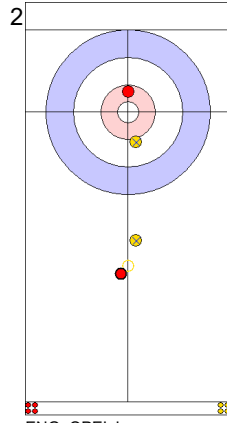

ENG: OPEL L
Draw   ↻ 0%