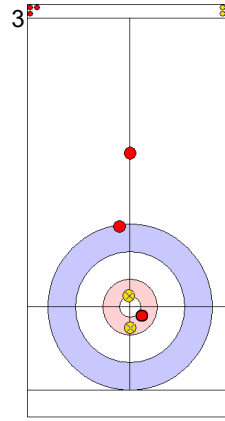

**Game - Shot by Shot**

**End 6**   ● **ENG - England**   2 + 1 (this end) = 3      ● **GER - Germany**   6 + 0 (this end) = 6

Prepositioned Stones

ENG: OPEL L  
Draw      ↻ 75%

GER: SCHOELL PL  
Draw      ↻ 100%