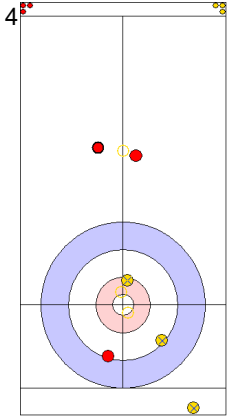

ENG: OPEL M
Double Take-out   ↻ 50%