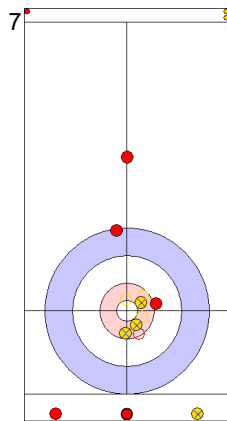

ENG: OPEL M  
Draw      ↻ 100%

GER: HARSCH K  
Draw      ↻ 100%

ENG: OPEL M  
Draw      ↻ 50%

GER: HARSCH K  
Draw      ↻ 100%

ENG: OPEL M  
Double Take-out      ↻ 50%

GER: HARSCH K  
Draw      ↻ 50%

ENG: OPEL L  
Draw      ↻ 100%

GER: SCHOELL PL  
Through      -

	ENG	GER
Total Score	3	6
Time left	04:47	05:57

**Legend:**  
 ↻ Clockwise      ↻ Counter-clockwise      - Not considered

Game - Shot by Shot

End 7 **ENG - England** 3 + 0 (this end) = 3