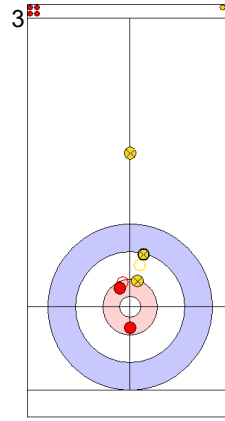

Game - Shot by Shot

End 2 ● **JPN - Japan** 0 + 3 (this end) = 3 ● **TUR - Türkiye** 1 + 0 (this end) = 1

Prepositioned Stones

TUR: YILDIZ D
Draw ⤵ 100%

JPN: MATSUMURA C
Draw ⤵ 100%

TUR: CAKIR BO
Raise ⤵ 100%

JPN: TANIDA Y
Draw ⤵ 100%

TUR: CAKIR BO
Raise ⤵ 50%

JPN: TANIDA Y
Draw ⤵ 100%

TUR: CAKIR BO
Guard ⤵ 100%

JPN: TANIDA Y
Raise ⤵ 100%

TUR: YILDIZ D
Raise ⤵ 0%

JPN: MATSUMURA C
Draw ⤵ 0%

	JPN	TUR
Total Score	3	1
Time left	15:47	14:44

Legend:
 ⤵ Clockwise ⤴ Counter-clockwise - Not considered

Game - Shot by Shot

End 5 ● **JPN - Japan** 4 + 1 (this end) = 5 ● **TUR - Türkiye** 3 + 0 (this end) = 3

	JPN	TUR
Total Score	5	3
Time left	07:14	06:27

Legend:
 ↻ Clockwise ↺ Counter-clockwise - Not considered