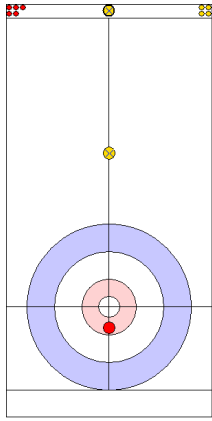

Game - Shot by Shot

End 2 ● **JPN - Japan** 0 + 3 (this end) = 3 ● **TUR - Türkiye** 1 + 0 (this end) = 1

Prepositioned Stones

TUR: YILDIZ D
Draw ⤵ 100%

JPN: MATSUMURA C
Draw ⤵ 100%

TUR: CAKIR BO
Raise ⤵ 100%

JPN: TANIDA Y
Draw ⤵ 100%

TUR: CAKIR BO
Raise ⤵ 50%

JPN: TANIDA Y
Draw ⤵ 100%

TUR: CAKIR BO
Guard ⤵ 100%

JPN: TANIDA Y
Raise ⤵ 100%

TUR: YILDIZ D
Raise ⤵ 0%

JPN: MATSUMURA C
Draw ⤵ 0%

	JPN	TUR
Total Score	3	1
Time left	15:47	14:44

Legend:
 ⤵ Clockwise ⤴ Counter-clockwise - Not considered

Game - Shot by Shot

End 5 ● **JPN - Japan** 4 + 1 (this end) = 5 ● **TUR - Türkiye** 3 + 0 (this end) = 3

	JPN	TUR
Total Score	5	3
Time left	07:14	06:27

Legend:
 ↻ Clockwise ↺ Counter-clockwise - Not considered