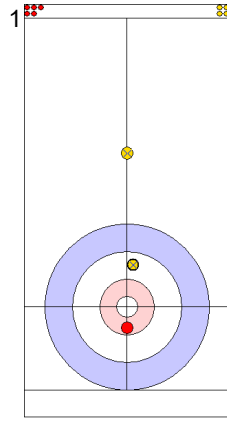

Game - Shot by Shot

End 2 ● **JPN - Japan** 0 + 3 (this end) = 3 ● **TUR - Türkiye** 1 + 0 (this end) = 1

Prepositioned Stones

TUR: YILDIZ D
Draw ⤵ 100%

JPN: MATSUMURA C
Draw ⤵ 100%

TUR: CAKIR BO
Raise ⤵ 100%

JPN: TANIDA Y
Draw ⤵ 100%

TUR: CAKIR BO
Raise ⤵ 50%

JPN: TANIDA Y
Draw ⤵ 100%

TUR: CAKIR BO
Guard ⤵ 100%

JPN: TANIDA Y
Raise ⤵ 100%

TUR: YILDIZ D
Raise ⤵ 0%

JPN: MATSUMURA C
Draw ⤵ 0%

	JPN	TUR
Total Score	3	1
Time left	15:47	14:44

Legend:
 ⤵ Clockwise ⤴ Counter-clockwise - Not considered

Game - Shot by Shot

End 5 ● **JPN - Japan** 4 + 1 (this end) = 5 ● **TUR - Türkiye** 3 + 0 (this end) = 3

	JPN	TUR
Total Score	5	3
Time left	07:14	06:27