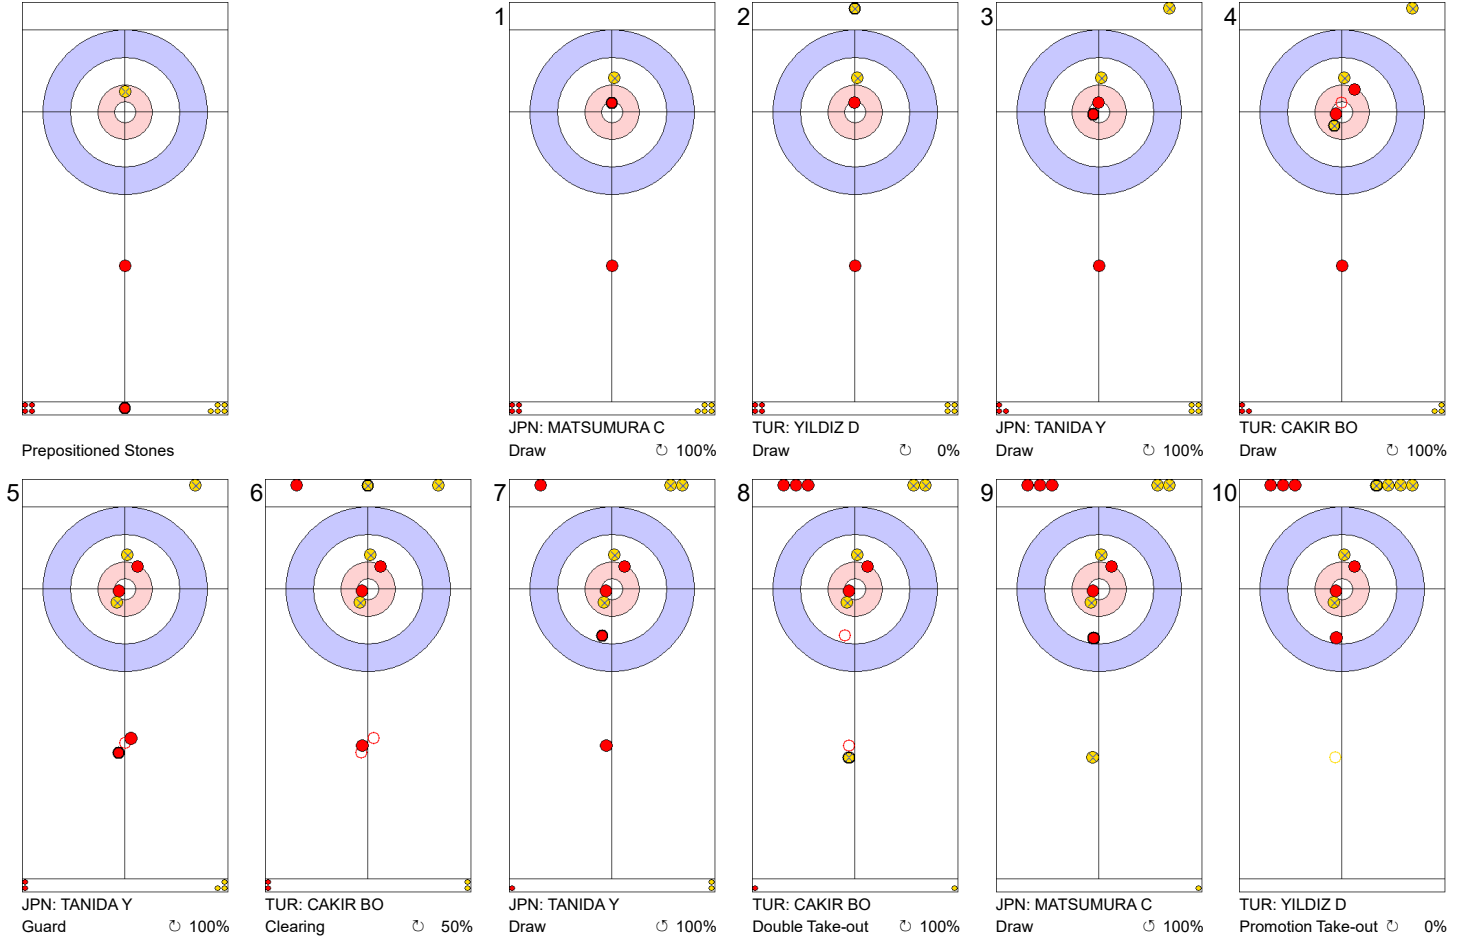

JPN: TANIDA Y
Draw ⤵ 100%

TUR: CAKIR BO
Raise ⤵ 50%

JPN: TANIDA Y
Draw ⤵ 100%

TUR: CAKIR BO
Guard ⤵ 100%

JPN: TANIDA Y
Raise ⤵ 100%

TUR: YILDIZ D
Raise ⤵ 0%

JPN: MATSUMURA C
Draw ⤵ 0%

	JPN	TUR
Total Score	3	1
Time left	15:47	14:44

Legend:
 ⤵ Clockwise ⤴ Counter-clockwise - Not considered

Game - Shot by Shot

End 5 ● **JPN - Japan** 4 + 1 (this end) = 5 ● **TUR - Türkiye** 3 + 0 (this end) = 3

	JPN	TUR
Total Score	5	3
Time left	07:14	06:27

Legend:
 ↻ Clockwise ↺ Counter-clockwise - Not considered

Game - Shot by Shot

End 6 ● **JPN - Japan** 5 + 0 (this end) = 5 ● **TUR - Türkiye** 3 + 1 (this end) = 4

	JPN	TUR
Total Score	5	4
Time left	04:45	04:13