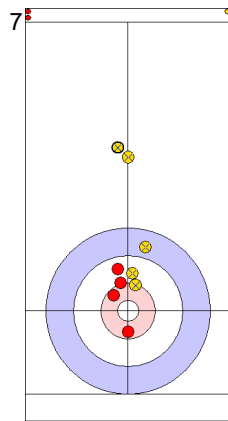

Game - Shot by Shot

End 2 ● **JPN - Japan** 0 + 3 (this end) = 3 ● **TUR - Türkiye** 1 + 0 (this end) = 1

Prepositioned Stones

TUR: YILDIZ D
Draw ⤵ 100%

JPN: MATSUMURA C
Draw ⤵ 100%

TUR: CAKIR BO
Raise ⤵ 100%

JPN: TANIDA Y
Draw ⤵ 100%

TUR: CAKIR BO
Raise ⤵ 50%

JPN: TANIDA Y
Draw ⤵ 100%

TUR: CAKIR BO
Guard ⤵ 100%

JPN: TANIDA Y
Raise ⤵ 100%

TUR: YILDIZ D
Raise ⤵ 0%

JPN: MATSUMURA C
Draw ⤵ 0%

	JPN	TUR
Total Score	3	1
Time left	15:47	14:44

Legend:
 ⤵ Clockwise ⤴ Counter-clockwise - Not considered

Game - Shot by Shot

End 5 ● **JPN - Japan** 4 + 1 (this end) = 5 ● **TUR - Türkiye** 3 + 0 (this end) = 3

	JPN	TUR
Total Score	5	3
Time left	07:14	06:27

Legend:
 ↻ Clockwise ↺ Counter-clockwise - Not considered