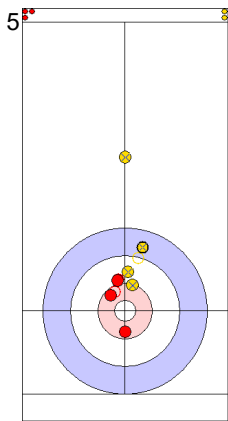

Game - Shot by Shot

End 2 ● **JPN - Japan** 0 + 3 (this end) = 3 ● **TUR - Türkiye** 1 + 0 (this end) = 1

Prepositioned Stones

TUR: YILDIZ D
Draw ⤵ 100%

JPN: MATSUMURA C
Draw ⤵ 100%

TUR: CAKIR BO
Raise ⤵ 100%

JPN: TANIDA Y
Draw ⤵ 100%

TUR: CAKIR BO
Raise ⤵ 50%

JPN: TANIDA Y
Draw ⤵ 100%

TUR: CAKIR BO
Guard ⤵ 100%

JPN: TANIDA Y
Raise ⤵ 100%

TUR: YILDIZ D
Raise ⤵ 0%

JPN: MATSUMURA C
Draw ⤵ 0%

	JPN	TUR
Total Score	3	1
Time left	15:47	14:44

Legend:
 ⤵ Clockwise ⤴ Counter-clockwise - Not considered

Game - Shot by Shot

End 5 ● **JPN - Japan** 4 + 1 (this end) = 5 ● **TUR - Türkiye** 3 + 0 (this end) = 3

	JPN	TUR
Total Score	5	3
Time left	07:14	06:27

Legend:
 ↻ Clockwise ↺ Counter-clockwise - Not considered