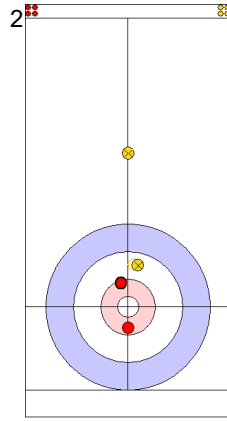

Game - Shot by Shot

End 2 ● **JPN - Japan** 0 + 3 (this end) = 3 ● **TUR - Türkiye** 1 + 0 (this end) = 1

Prepositioned Stones

TUR: YILDIZ D
Draw ⤵ 100%

JPN: MATSUMURA C
Draw ⤵ 100%

TUR: CAKIR BO
Raise ⤵ 100%

JPN: TANIDA Y
Draw ⤵ 100%

TUR: CAKIR BO
Raise ⤵ 50%

JPN: TANIDA Y
Draw ⤵ 100%

TUR: CAKIR BO
Guard ⤵ 100%

JPN: TANIDA Y
Raise ⤵ 100%

TUR: YILDIZ D
Raise ⤵ 0%

JPN: MATSUMURA C
Draw ⤵ 0%

	JPN	TUR
Total Score	3	1
Time left	15:47	14:44

Legend:
 ⤵ Clockwise ⤴ Counter-clockwise - Not considered

Game - Shot by Shot

End 5 ● **JPN - Japan** 4 + 1 (this end) = 5 ● **TUR - Türkiye** 3 + 0 (this end) = 3

	JPN	TUR
Total Score	5	3
Time left	07:14	06:27