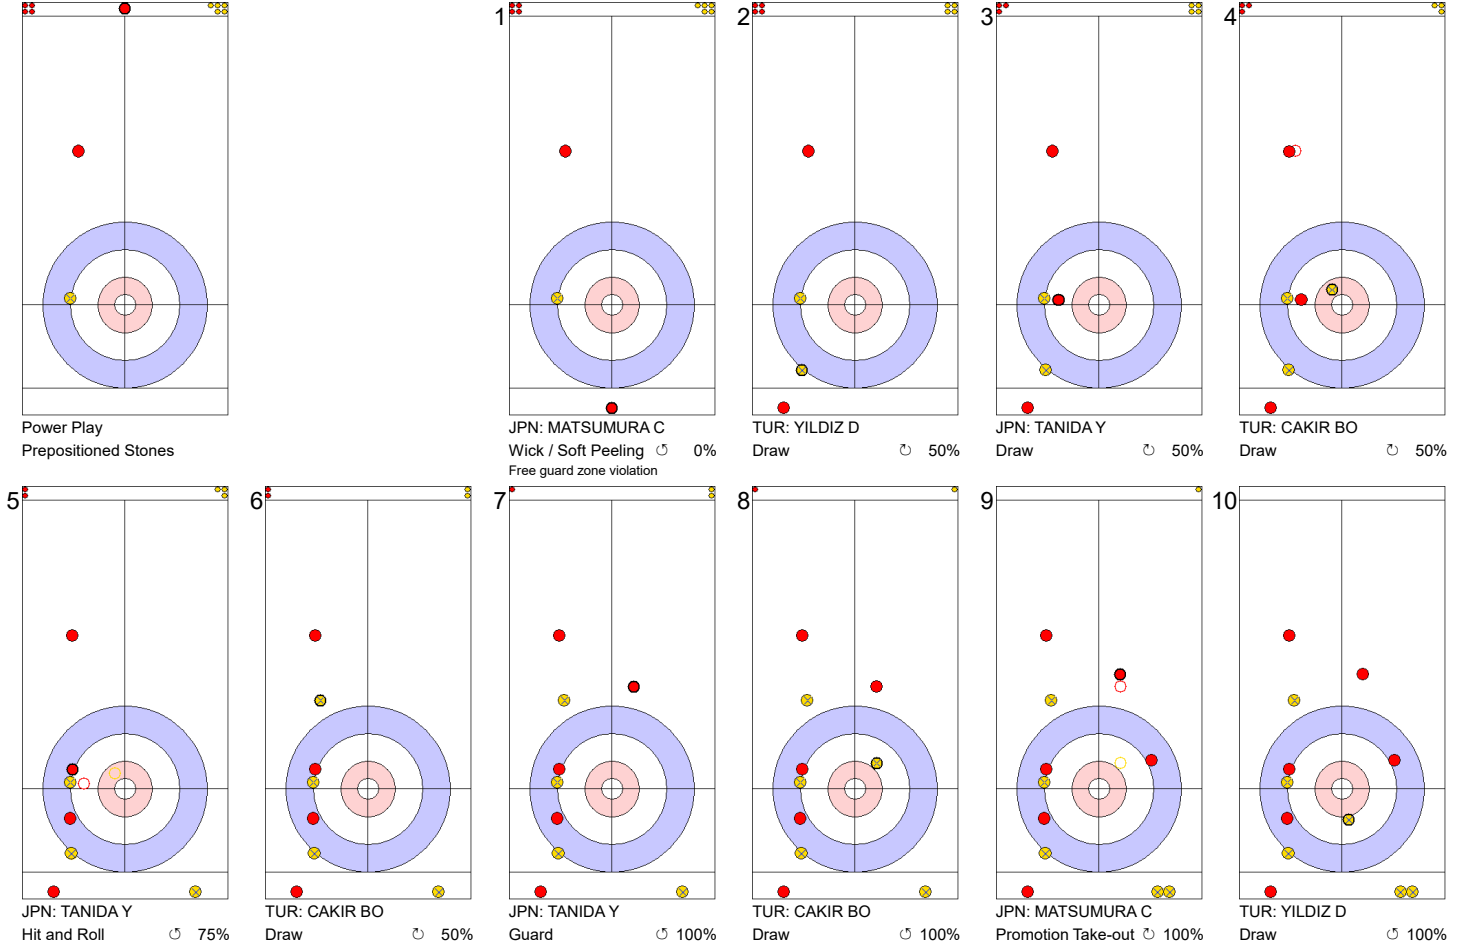

Legend:
 ⤵ Clockwise ⤴ Counter-clockwise - Not considered

Game - Shot by Shot

End 5 ● **JPN - Japan** 4 + 1 (this end) = 5 ● **TUR - Türkiye** 3 + 0 (this end) = 3

	JPN	TUR
Total Score	5	3
Time left	07:14	06:27

Legend:
 ↻ Clockwise ↺ Counter-clockwise - Not considered

Game - Shot by Shot

End 6 ● **JPN - Japan** 5 + 0 (this end) = 5 ● **TUR - Türkiye** 3 + 1 (this end) = 4

	JPN	TUR
Total Score	5	4
Time left	04:45	04:13

Legend:
 ↻ Clockwise ↺ Counter-clockwise - Not considered

Game - Shot by Shot

End 7 ● **JPN - Japan** 5 + 1 (this end) = 6 ● **TUR - Türkiye** 4 + 0 (this end) = 4

	JPN	TUR
Total Score	6	4
Time left	02:20	02:35