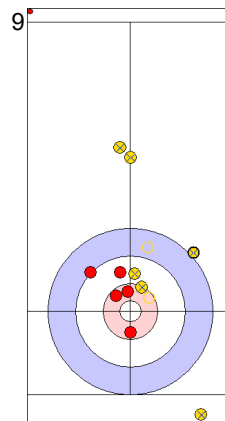

JPN: TANIDA Y
Draw ⤵ 100%

TUR: CAKIR BO
Raise ⤵ 50%

JPN: TANIDA Y
Draw ⤵ 100%

TUR: CAKIR BO
Guard ⤵ 100%

JPN: TANIDA Y
Raise ⤵ 100%

TUR: YILDIZ D
Raise ⤵ 0%

JPN: MATSUMURA C
Draw ⤵ 0%

	JPN	TUR
Total Score	3	1
Time left	15:47	14:44

Legend:
 ⤵ Clockwise ⤴ Counter-clockwise - Not considered

Game - Shot by Shot

End 5 ● **JPN - Japan** 4 + 1 (this end) = 5 ● **TUR - Türkiye** 3 + 0 (this end) = 3

	JPN	TUR
Total Score	5	3
Time left	07:14	06:27

Legend:
 ↻ Clockwise ↺ Counter-clockwise - Not considered

Game - Shot by Shot

End 6 ● **JPN - Japan** 5 + 0 (this end) = 5 ● **TUR - Türkiye** 3 + 1 (this end) = 4

	JPN	TUR
Total Score	5	4
Time left	04:45	04:13

Legend:
 ↻ Clockwise ↺ Counter-clockwise - Not considered