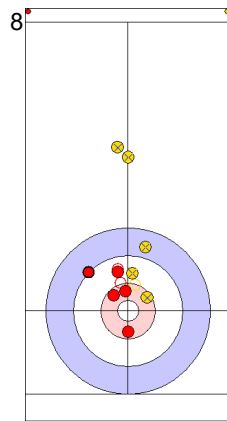

JPN: TANIDA Y
Draw ⤵ 100%

TUR: CAKIR BO
Raise ⤵ 50%

JPN: TANIDA Y
Draw ⤵ 100%

TUR: CAKIR BO
Guard ⤵ 100%

JPN: TANIDA Y
Raise ⤵ 100%

TUR: YILDIZ D
Raise ⤵ 0%

JPN: MATSUMURA C
Draw ⤵ 0%

	JPN	TUR
Total Score	3	1
Time left	15:47	14:44

Legend:
 ⤵ Clockwise ⤴ Counter-clockwise - Not considered

Game - Shot by Shot

End 5 ● **JPN - Japan** 4 + 1 (this end) = 5 ● **TUR - Türkiye** 3 + 0 (this end) = 3

	JPN	TUR
Total Score	5	3
Time left	07:14	06:27

Legend:
 ↻ Clockwise ↺ Counter-clockwise - Not considered

Game - Shot by Shot

End 6 ● **JPN - Japan** 5 + 0 (this end) = 5 ● **TUR - Türkiye** 3 + 1 (this end) = 4

	JPN	TUR
Total Score	5	4
Time left	04:45	04:13

Legend:
 ↻ Clockwise ↺ Counter-clockwise - Not considered