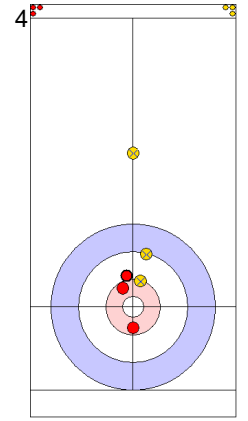

Game - Shot by Shot

End 2 ● **JPN - Japan** 0 + 3 (this end) = 3 ● **TUR - Türkiye** 1 + 0 (this end) = 1

Prepositioned Stones

TUR: YILDIZ D
Draw ⤵ 100%

JPN: MATSUMURA C
Draw ⤵ 100%

TUR: CAKIR BO
Raise ⤵ 100%

JPN: TANIDA Y
Draw ⤵ 100%

TUR: CAKIR BO
Raise ⤵ 50%

JPN: TANIDA Y
Draw ⤵ 100%

TUR: CAKIR BO
Guard ⤵ 100%

JPN: TANIDA Y
Raise ⤵ 100%

TUR: YILDIZ D
Raise ⤵ 0%

JPN: MATSUMURA C
Draw ⤵ 0%

	JPN	TUR
Total Score	3	1
Time left	15:47	14:44

Legend:
 ⤵ Clockwise ⤴ Counter-clockwise - Not considered

Game - Shot by Shot

End 5 ● **JPN - Japan** 4 + 1 (this end) = 5 ● **TUR - Türkiye** 3 + 0 (this end) = 3

	JPN	TUR
Total Score	5	3
Time left	07:14	06:27