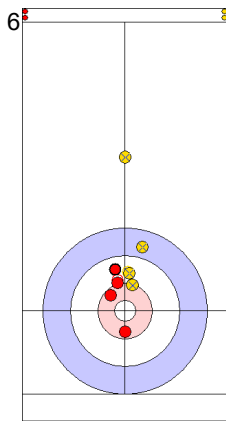

Game - Shot by Shot

End 2 ● **JPN - Japan** 0 + 3 (this end) = 3 ● **TUR - Türkiye** 1 + 0 (this end) = 1

Prepositioned Stones

TUR: YILDIZ D
Draw ⤵ 100%

JPN: MATSUMURA C
Draw ⤵ 100%

TUR: CAKIR BO
Raise ⤵ 100%

JPN: TANIDA Y
Draw ⤵ 100%

TUR: CAKIR BO
Raise ⤵ 50%

JPN: TANIDA Y
Draw ⤵ 100%

TUR: CAKIR BO
Guard ⤵ 100%

JPN: TANIDA Y
Raise ⤵ 100%

TUR: YILDIZ D
Raise ⤵ 0%

JPN: MATSUMURA C
Draw ⤵ 0%

	JPN	TUR
Total Score	3	1
Time left	15:47	14:44

Legend:
 ⤵ Clockwise ⤴ Counter-clockwise - Not considered

Game - Shot by Shot

End 5 ● **JPN - Japan** 4 + 1 (this end) = 5 ● **TUR - Türkiye** 3 + 0 (this end) = 3

	JPN	TUR
Total Score	5	3
Time left	07:14	06:27

Legend:
 ↻ Clockwise ↺ Counter-clockwise - Not considered