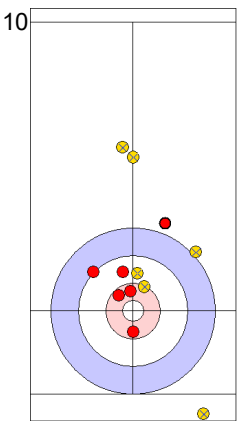

JPN: TANIDA Y
Draw ⤵ 100%

TUR: CAKIR BO
Raise ⤵ 50%

JPN: TANIDA Y
Draw ⤵ 100%

TUR: CAKIR BO
Guard ⤵ 100%

JPN: TANIDA Y
Raise ⤵ 100%

TUR: YILDIZ D
Raise ⤵ 0%

JPN: MATSUMURA C
Draw ⤵ 0%

	JPN	TUR
Total Score	3	1
Time left	15:47	14:44

Legend:
 ⤵ Clockwise ⤴ Counter-clockwise - Not considered

Game - Shot by Shot

End 5 ● **JPN - Japan** 4 + 1 (this end) = 5 ● **TUR - Türkiye** 3 + 0 (this end) = 3

	JPN	TUR
Total Score	5	3
Time left	07:14	06:27

Legend:
 ↻ Clockwise ↺ Counter-clockwise - Not considered

Game - Shot by Shot

End 6 ● **JPN - Japan** 5 + 0 (this end) = 5 ● **TUR - Türkiye** 3 + 1 (this end) = 4

	JPN	TUR
Total Score	5	4
Time left	04:45	04:13