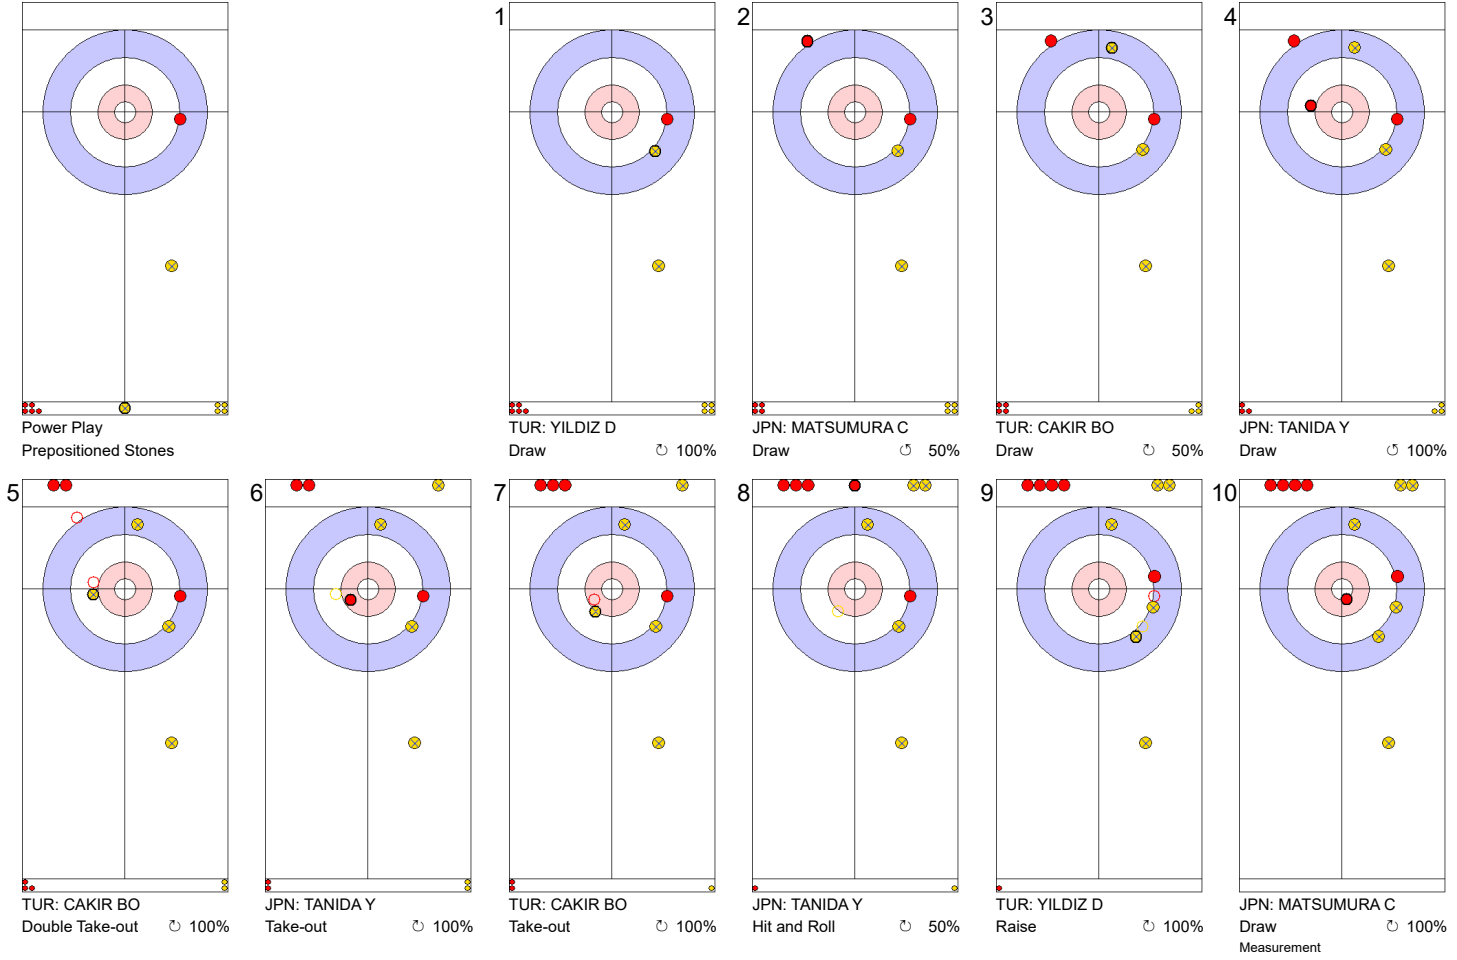

Legend:
 ⤵ Clockwise ⤴ Counter-clockwise - Not considered

Game - Shot by Shot

End 5 ● **JPN - Japan** 4 + 1 (this end) = 5 ● **TUR - Türkiye** 3 + 0 (this end) = 3

	JPN	TUR
Total Score	5	3
Time left	07:14	06:27

Legend:
 ↻ Clockwise ↺ Counter-clockwise - Not considered

Game - Shot by Shot

End 6 ● **JPN - Japan** 5 + 0 (this end) = 5 ● **TUR - Türkiye** 3 + 1 (this end) = 4

	JPN	TUR
Total Score	5	4
Time left	04:45	04:13

Legend:
 ↻ Clockwise ↺ Counter-clockwise - Not considered

Game - Shot by Shot

End 7 ● **JPN - Japan** 5 + 1 (this end) = 6 ● **TUR - Türkiye** 4 + 0 (this end) = 4

	JPN	TUR
Total Score	6	4
Time left	02:20	02:35

Legend:
 ↻ Clockwise ↺ Counter-clockwise - Not considered