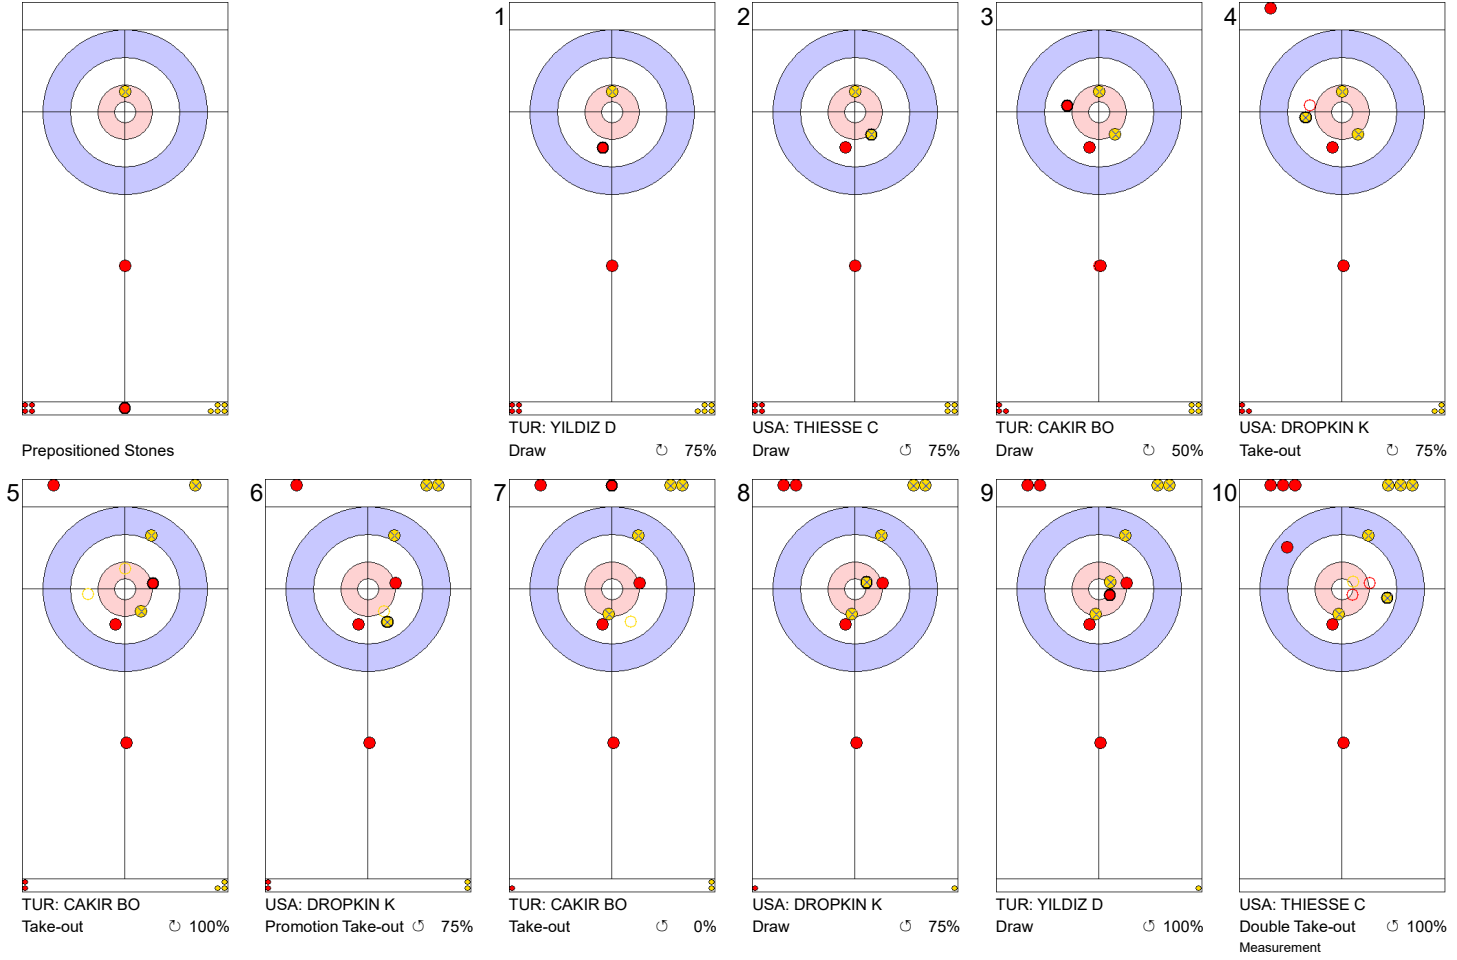

**Game - Shot by Shot**

**End 1**   ● **TUR - Türkiye**   0 + 0 (this end) = 0      ● **USA - United States**   0 + 1 (this end) = 1

|             | TUR   | USA   |
|-------------|-------|-------|
| Total Score | 0     | 1     |
| Time left   | 19:51 | 19:13 |

**Legend:**  
 ↻ Clockwise      ↺ Counter-clockwise      - Not considered