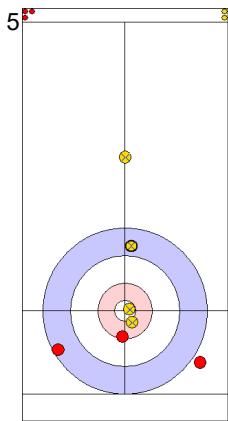

NOR: BRAENDEN M
Draw   ↻ 100%