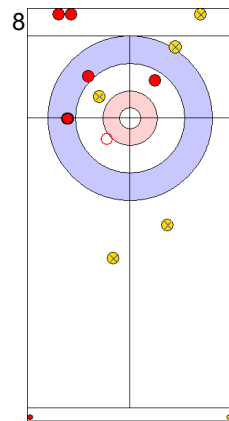

ENG: OPEL L
Draw ⌚ 100%

NOR: BRAENDEN M
Draw ⌚ 100%

ENG: OPEL M
Raise ⌚ 100%

NOR: BRAENDEN M
Take-out ⌚ 100%

ENG: OPEL M
Hit and Roll ⌚ 75%

NOR: BRAENDEN M
Hit and Roll ⌚ 75%

ENG: OPEL M
Take-out ⌚ 0%

NOR: ROENNING M
Draw ⌚ 100%

ENG: OPEL L
Draw ⌚ 0%

	ENG	NOR
Total Score	1	4
Time left	13:35	14:10

Legend:
 ⌚ Clockwise ⌚ Counter-clockwise - Not considered

Game - Shot by Shot

End 4 ● **ENG - England** 1 + 0 (this end) = 1 ● **NOR - Norway** 4 + 3 (this end) = 7