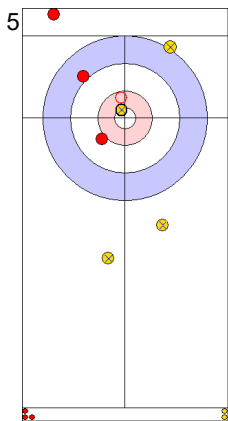

Legend:
 ⌚ Clockwise ⌚ Counter-clockwise - Not considered

Game - Shot by Shot

End 3 ● **ENG - England** 1 + 0 (this end) = 1 ● **NOR - Norway** 2 + 2 (this end) = 4

Prepositioned Stones

NOR: ROENNING M
Wick / Soft Peeling ⌚ 50%

ENG: OPEL L
Draw ⌚ 100%

NOR: BRAENDEN M
Draw ⌚ 100%

ENG: OPEL M
Raise ⌚ 100%

NOR: BRAENDEN M
Take-out ⌚ 100%

ENG: OPEL M
Hit and Roll ⌚ 75%

NOR: BRAENDEN M
Hit and Roll ⌚ 75%

ENG: OPEL M
Take-out ⌚ 0%

NOR: ROENNING M
Draw ⌚ 100%

ENG: OPEL L
Draw ⌚ 0%

	ENG	NOR
Total Score	1	4
Time left	13:35	14:10

Legend:
 ⌚ Clockwise ⌚ Counter-clockwise - Not considered

Game - Shot by Shot

End 4 ● **ENG - England** 1 + 0 (this end) = 1 ● **NOR - Norway** 4 + 3 (this end) = 7