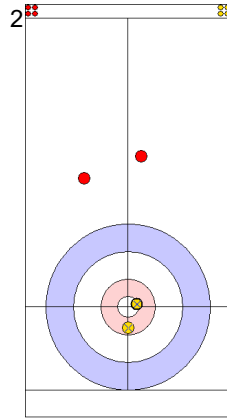

Game - Shot by Shot

End 1 ● **ENG - England** 0 + 1 (this end) = 1 ● **NOR - Norway** 0 + 0 (this end) = 0

	ENG	NOR
Total Score	1	0
Time left	19:42	19:00

Legend:
 ↻ Clockwise ↻ Counter-clockwise - Not considered

Game - Shot by Shot

End 2 ● **ENG - England** 1 + 0 (this end) = 1 ● **NOR - Norway** 0 + 2 (this end) = 2

Prepositioned Stones

ENG: OPEL L
Wick / Soft Peeling ⌚ 50%

NOR: ROENNING M
Draw ⌚ 100%

ENG: OPEL M
Raise ⌚ 75%

Legend:
 ⌚ Clockwise ⌚ Counter-clockwise - Not considered

Game - Shot by Shot

End 3 ● **ENG - England** 1 + 0 (this end) = 1 ● **NOR - Norway** 2 + 2 (this end) = 4

Prepositioned Stones

NOR: ROENNING M
Wick / Soft Peeling ⌚ 50%