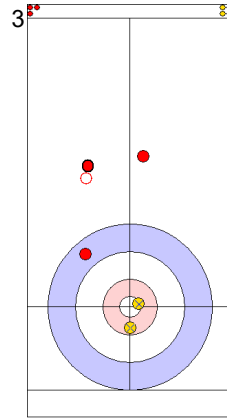

Game - Shot by Shot

End 1 ● **ENG - England** 0 + 1 (this end) = 1 ● **NOR - Norway** 0 + 0 (this end) = 0

	ENG	NOR
Total Score	1	0
Time left	19:42	19:00

Legend:
 ↻ Clockwise ↻ Counter-clockwise - Not considered

Game - Shot by Shot

End 2 ● **ENG - England** 1 + 0 (this end) = 1 ● **NOR - Norway** 0 + 2 (this end) = 2

Prepositioned Stones

ENG: OPEL L
Wick / Soft Peeling ⌚ 50%

NOR: ROENNING M
Draw ⌚ 100%

ENG: OPEL M
Raise ⌚ 75%

Legend:
 ⌚ Clockwise ⌚ Counter-clockwise - Not considered

Game - Shot by Shot

End 3 ● **ENG - England** 1 + 0 (this end) = 1 ● **NOR - Norway** 2 + 2 (this end) = 4

Prepositioned Stones

NOR: ROENNING M
Wick / Soft Peeling ⌚ 50%