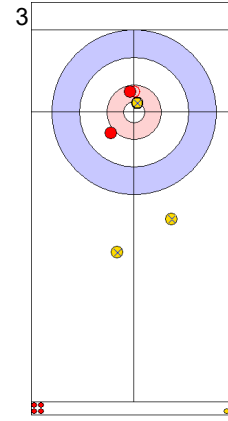

Legend:
 ⌚ Clockwise ⌚ Counter-clockwise - Not considered

Game - Shot by Shot

End 3 ● **ENG - England** 1 + 0 (this end) = 1 ● **NOR - Norway** 2 + 2 (this end) = 4

Prepositioned Stones

NOR: ROENNING M
Wick / Soft Peeling ⌚ 50%

ENG: OPEL L
Draw ⌚ 100%

NOR: BRAENDEN M
Draw ⌚ 100%

ENG: OPEL M
Raise ⌚ 100%

NOR: BRAENDEN M
Take-out ⌚ 100%

ENG: OPEL M
Hit and Roll ⌚ 75%

NOR: BRAENDEN M
Hit and Roll ⌚ 75%

ENG: OPEL M
Take-out ⌚ 0%

NOR: ROENNING M
Draw ⌚ 100%

ENG: OPEL L
Draw ⌚ 0%

	ENG	NOR
Total Score	1	4
Time left	13:35	14:10

Legend:
 ⌚ Clockwise ⌚ Counter-clockwise - Not considered

Game - Shot by Shot

End 4 ● **ENG - England** 1 + 0 (this end) = 1 ● **NOR - Norway** 4 + 3 (this end) = 7