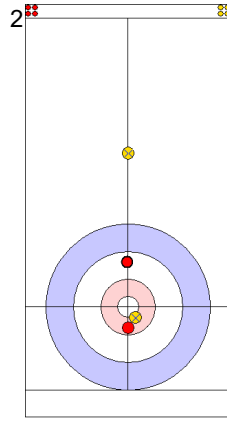

ENG: OPEL L
Draw   ↻ 100%