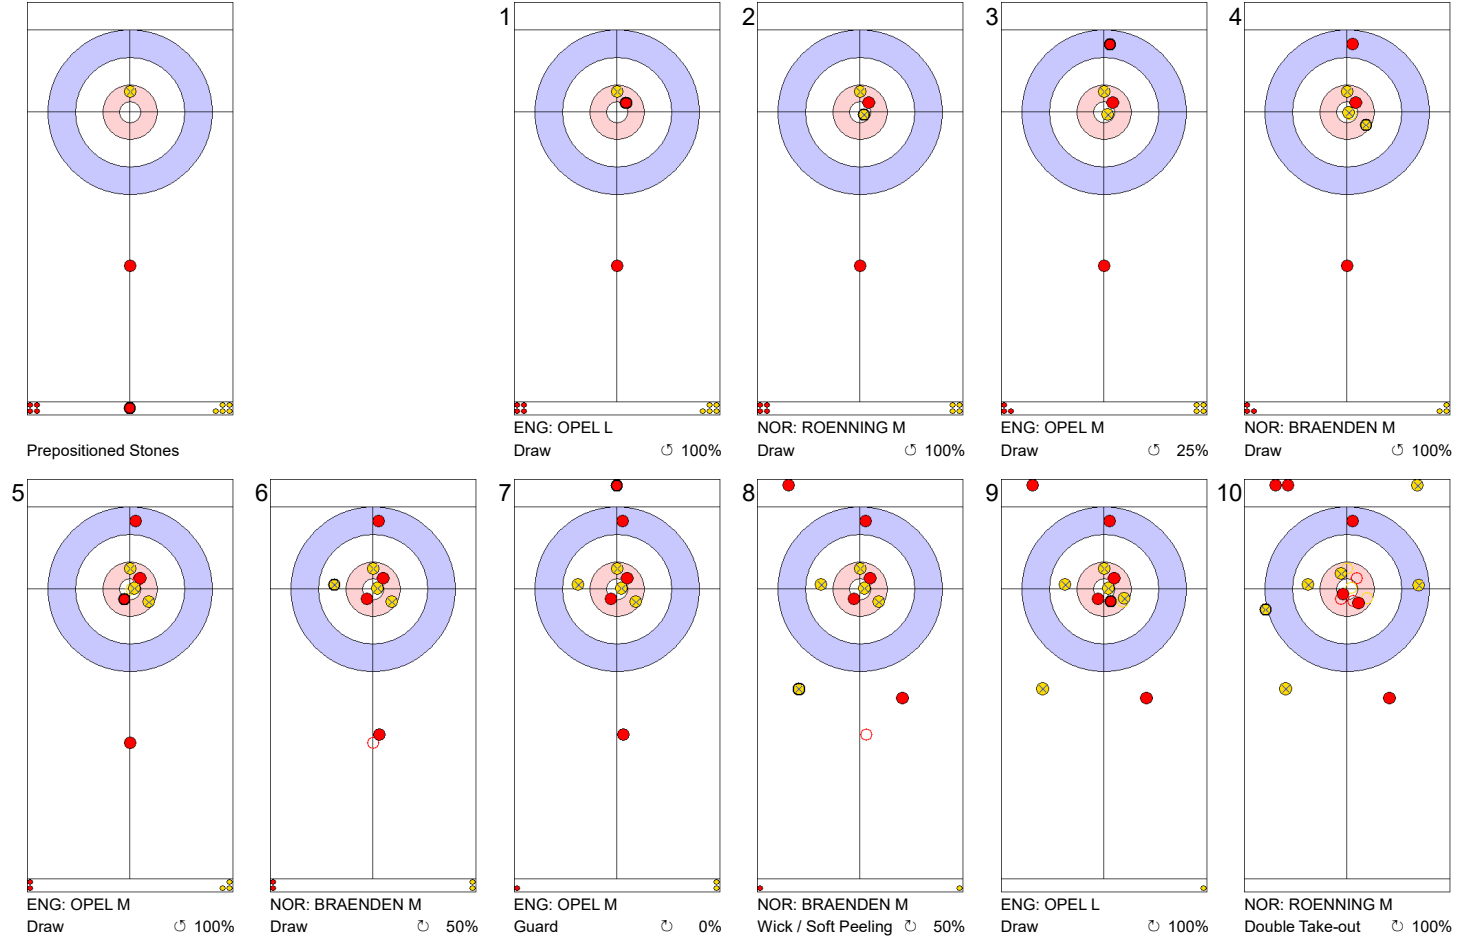

Game - Shot by Shot

End 1 ● **ENG - England** 0 + 1 (this end) = 1 ● **NOR - Norway** 0 + 0 (this end) = 0

	ENG	NOR
Total Score	1	0
Time left	19:42	19:00

Legend:
 ↻ Clockwise ↻ Counter-clockwise - Not considered

Game - Shot by Shot

End 2 ● **ENG - England** 1 + 0 (this end) = 1 ● **NOR - Norway** 0 + 2 (this end) = 2

Prepositioned Stones

ENG: OPEL L
Wick / Soft Peeling ⌚ 50%

NOR: ROENNING M
Draw ⌚ 100%

ENG: OPEL M
Raise ⌚ 75%

ENG: OPEL L
Draw ⌚ 0%

	ENG	NOR
Total Score	1	4
Time left	13:35	14:10

Legend:
 ⌚ Clockwise ⌚ Counter-clockwise - Not considered

Game - Shot by Shot

End 4 ● **ENG - England** 1 + 0 (this end) = 1 ● **NOR - Norway** 4 + 3 (this end) = 7