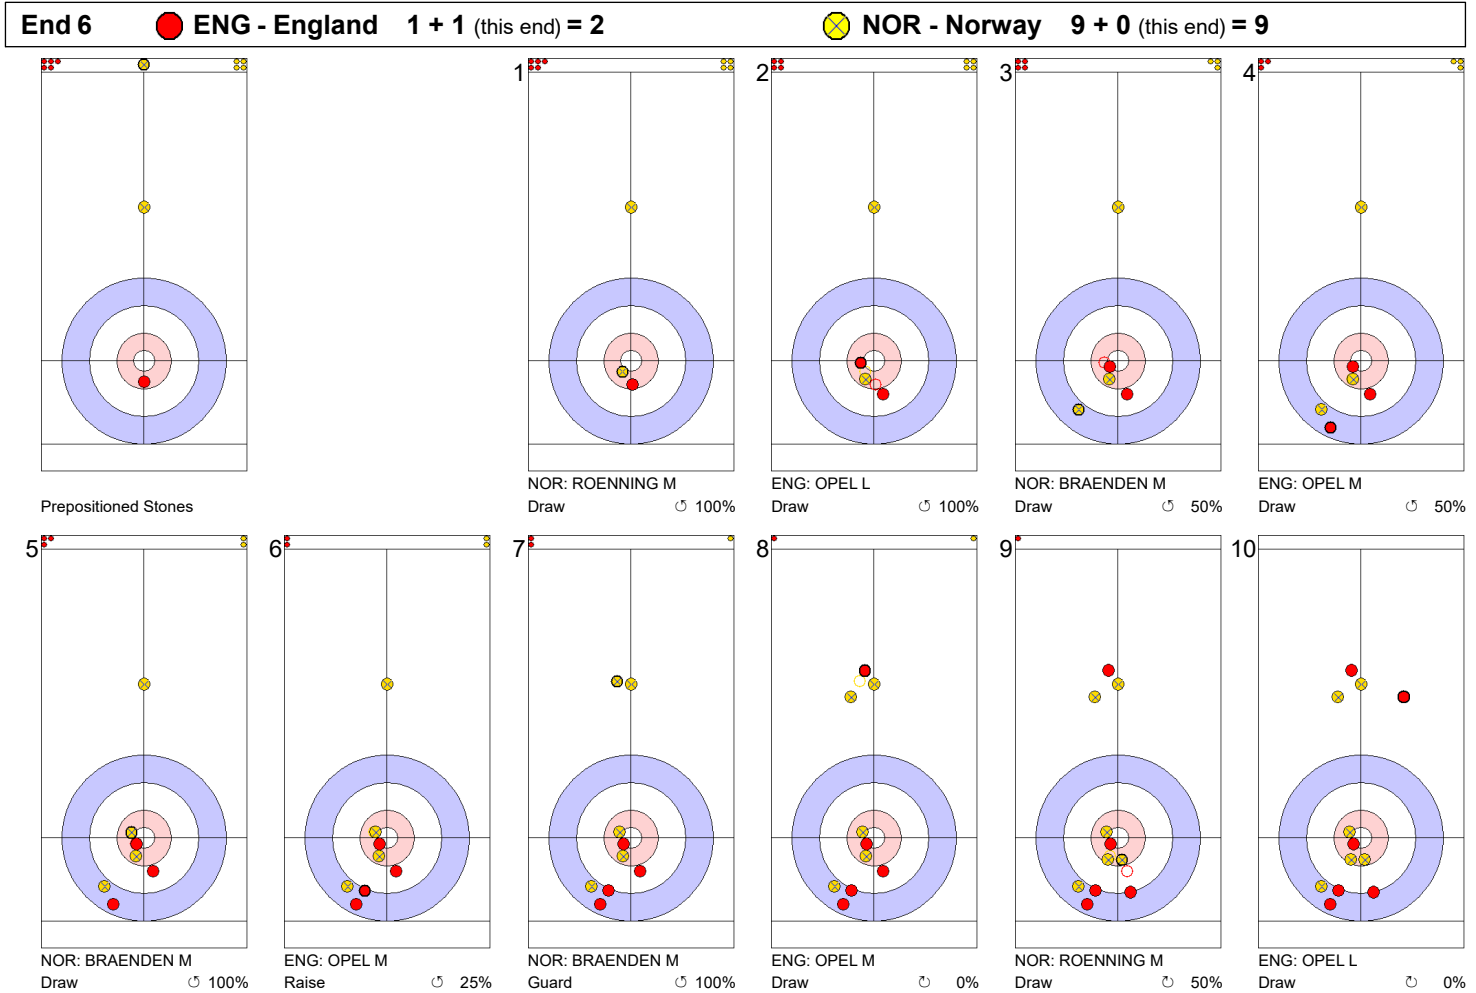

ENG: OPEL L
Draw ⌚ 100%

NOR: BRAENDEN M
Draw ⌚ 100%

ENG: OPEL M
Raise ⌚ 100%

NOR: BRAENDEN M
Take-out ⌚ 100%

ENG: OPEL M
Hit and Roll ⌚ 75%

NOR: BRAENDEN M
Hit and Roll ⌚ 75%

ENG: OPEL M
Take-out ⌚ 0%

NOR: ROENNING M
Draw ⌚ 100%

ENG: OPEL L
Draw ⌚ 0%

	ENG	NOR
Total Score	1	4
Time left	13:35	14:10

Legend:
 ⌚ Clockwise ⌚ Counter-clockwise - Not considered

Game - Shot by Shot

End 4 ● **ENG - England** 1 + 0 (this end) = 1 ● **NOR - Norway** 4 + 3 (this end) = 7

ENG: OPEL M
Draw ↻ 25%

NOR: ROENNING M
Draw ↻ 100%

ENG: OPEL L
Draw ↻ 0%

	ENG	NOR
Total Score	1	7
Time left	10:55	11:38

Legend:
 ↻ Clockwise ↻ Counter-clockwise - Not considered

Game - Shot by Shot

	ENG	NOR
Total Score	2	9
Time left	02:33	07:10

Legend:
 ↻ Clockwise ↺ Counter-clockwise - Not considered