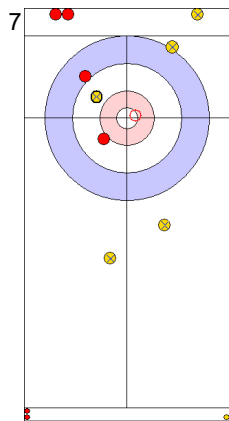

ENG: OPEL L
Draw ⌚ 100%

NOR: BRAENDEN M
Draw ⌚ 100%

ENG: OPEL M
Raise ⌚ 100%

NOR: BRAENDEN M
Take-out ⌚ 100%

ENG: OPEL M
Hit and Roll ⌚ 75%

NOR: BRAENDEN M
Hit and Roll ⌚ 75%

ENG: OPEL M
Take-out ⌚ 0%

NOR: ROENNING M
Draw ⌚ 100%

ENG: OPEL L
Draw ⌚ 0%

	ENG	NOR
Total Score	1	4
Time left	13:35	14:10

Legend:
 ⌚ Clockwise ⌚ Counter-clockwise - Not considered

Game - Shot by Shot

End 4 ● **ENG - England** 1 + 0 (this end) = 1 ● **NOR - Norway** 4 + 3 (this end) = 7