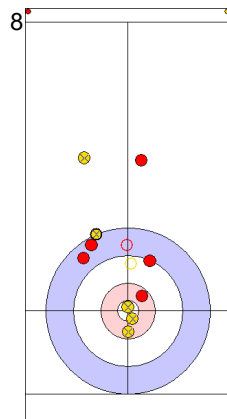

NOR: BRAENDEN M
Draw ⌚ 0%

ENG: OPEL M
Draw ⌚ 100%

NOR: BRAENDEN M
Draw ⌚ 100%

ENG: OPEL M
Draw ⌚ 100%

NOR: BRAENDEN M
Raise ⌚ 100%

ENG: OPEL L
Take-out ⌚ 0%

NOR: ROENNING M
Draw ⌚ 0%

	ENG	NOR
Total Score	1	2
Time left	16:42	16:30

Legend:
 ⌚ Clockwise ⌚ Counter-clockwise - Not considered

Game - Shot by Shot

End 3 ● **ENG - England** 1 + 0 (this end) = 1 ● **NOR - Norway** 2 + 2 (this end) = 4

Prepositioned Stones

NOR: ROENNING M
Wick / Soft Peeling ⌚ 50%