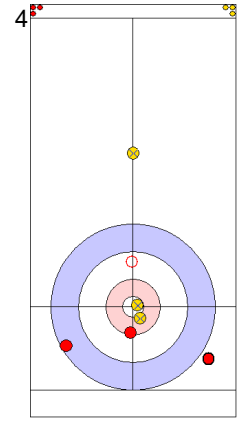

ENG: OPEL M
Draw   ↻ 0%