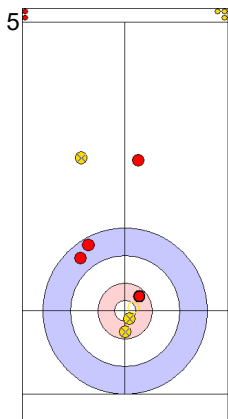

ENG: OPEL M
Draw ⌚ 100%