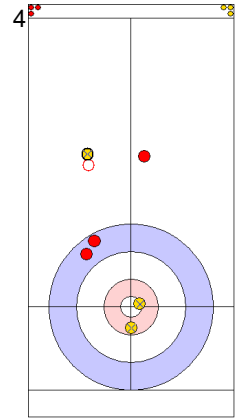

Game - Shot by Shot

End 1 ● **ENG - England** 0 + 1 (this end) = 1 ● **NOR - Norway** 0 + 0 (this end) = 0

	ENG	NOR
Total Score	1	0
Time left	19:42	19:00

Legend:
 ↻ Clockwise ↻ Counter-clockwise - Not considered

Game - Shot by Shot

End 2 ● **ENG - England** 1 + 0 (this end) = 1 ● **NOR - Norway** 0 + 2 (this end) = 2

Prepositioned Stones

ENG: OPEL L
Wick / Soft Peeling ⌚ 50%

NOR: ROENNING M
Draw ⌚ 100%

ENG: OPEL M
Raise ⌚ 75%

NOR: BRAENDEN M
Draw ⌚ 0%

ENG: OPEL M
Draw ⌚ 100%

NOR: BRAENDEN M
Draw ⌚ 100%

ENG: OPEL M
Draw ⌚ 100%

NOR: BRAENDEN M
Raise ⌚ 100%

ENG: OPEL L
Take-out ⌚ 0%

NOR: ROENNING M
Draw ⌚ 0%

	ENG	NOR
Total Score	1	2
Time left	16:42	16:30

Legend:
 ⌚ Clockwise ⌚ Counter-clockwise - Not considered

Game - Shot by Shot

End 3 ● **ENG - England** 1 + 0 (this end) = 1 ● **NOR - Norway** 2 + 2 (this end) = 4

Prepositioned Stones

NOR: ROENNING M
Wick / Soft Peeling ⌚ 50%