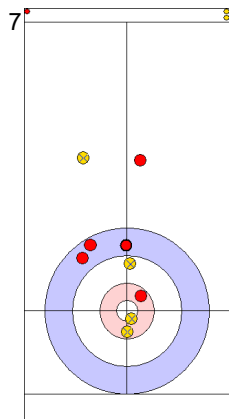

ENG: OPEL M
Draw ⌚ 100%