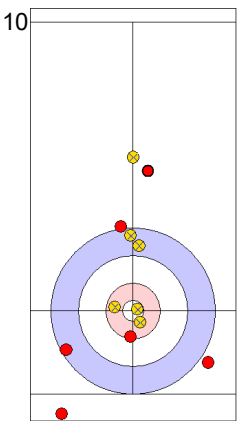

ENG: OPEL L
Draw ⌚ 0%

	ENG	NOR
Total Score	1	4
Time left	13:35	14:10

Legend:
 ⌚ Clockwise ⌚ Counter-clockwise - Not considered

Game - Shot by Shot

End 4 ● **ENG - England** 1 + 0 (this end) = 1 ● **NOR - Norway** 4 + 3 (this end) = 7

ENG: OPEL M
Draw ↻ 25%

NOR: ROENNING M
Draw ↻ 100%

ENG: OPEL L
Draw ↻ 0%

	ENG	NOR
Total Score	1	7
Time left	10:55	11:38

Legend:
 ↻ Clockwise ↻ Counter-clockwise - Not considered

Game - Shot by Shot

	ENG	NOR
Total Score	2	9
Time left	02:33	07:10