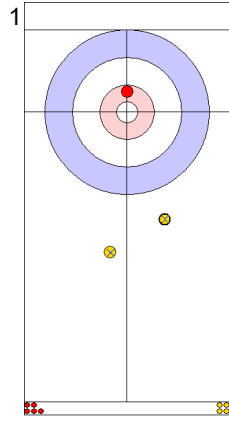

NOR: BRAENDEN M
Draw ⌚ 0%

ENG: OPEL M
Draw ⌚ 100%

NOR: BRAENDEN M
Draw ⌚ 100%

ENG: OPEL M
Draw ⌚ 100%

NOR: BRAENDEN M
Raise ⌚ 100%

ENG: OPEL L
Take-out ⌚ 0%

NOR: ROENNING M
Draw ⌚ 0%

	ENG	NOR
Total Score	1	2
Time left	16:42	16:30

Legend:
 ⌚ Clockwise ⌚ Counter-clockwise - Not considered

Game - Shot by Shot

End 3 ● **ENG - England** 1 + 0 (this end) = 1 ● **NOR - Norway** 2 + 2 (this end) = 4

Prepositioned Stones

NOR: ROENNING M
Wick / Soft Peeling ⌚ 50%