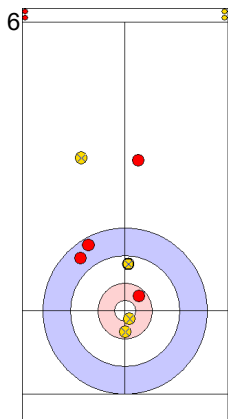

NOR: BRAENDEN M
Draw ⌚ 100%