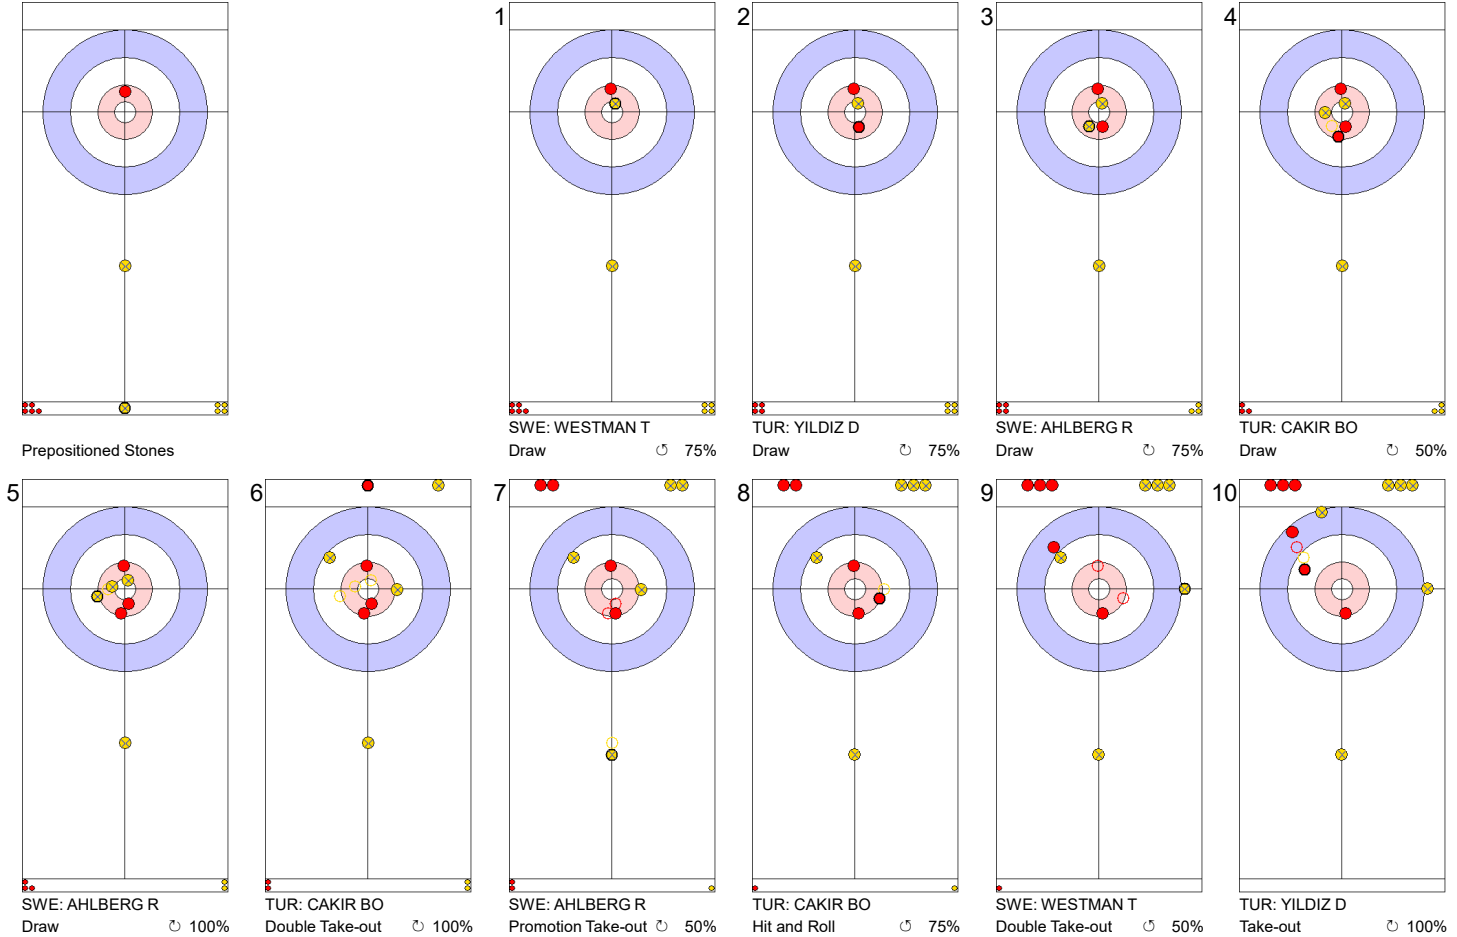

TUR: CAKIR BO  
Draw      ⌚ 0%

SWE: AHLBERG R  
Guard      ⌚ 25%

TUR: CAKIR BO  
Clearing      ⌚ 100%

SWE: AHLBERG R  
Guard      ⌚ 100%

TUR: CAKIR BO  
Promotion Take-out      ⌚ 100%

SWE: WESTMAN T  
Draw      ⌚ 50%

TUR: YILDIZ D  
Raise      ⌚ 0%

	TUR	SWE
Total Score	3	3
Time left	12:38	11:33

**Legend:**  
⌚ Clockwise      ⌚ Counter-clockwise      - Not considered

**Game - Shot by Shot**

**End 5**    ● **TUR - Türkiye**    3 + 3 (this end) = 6                      ⊗ **SWE - Sweden**    3 + 0 (this end) = 3

	TUR	SWE
Total Score	6	3
Time left	10:02	08:24

**Legend:**  
 ↻ Clockwise                      ↺ Counter-clockwise                      - Not considered

**Game - Shot by Shot**

**End 6**   ● **TUR - Türkiye**   **6 + 0** (this end) = **6**   ● **SWE - Sweden**   **3 + 2** (this end) = **5**