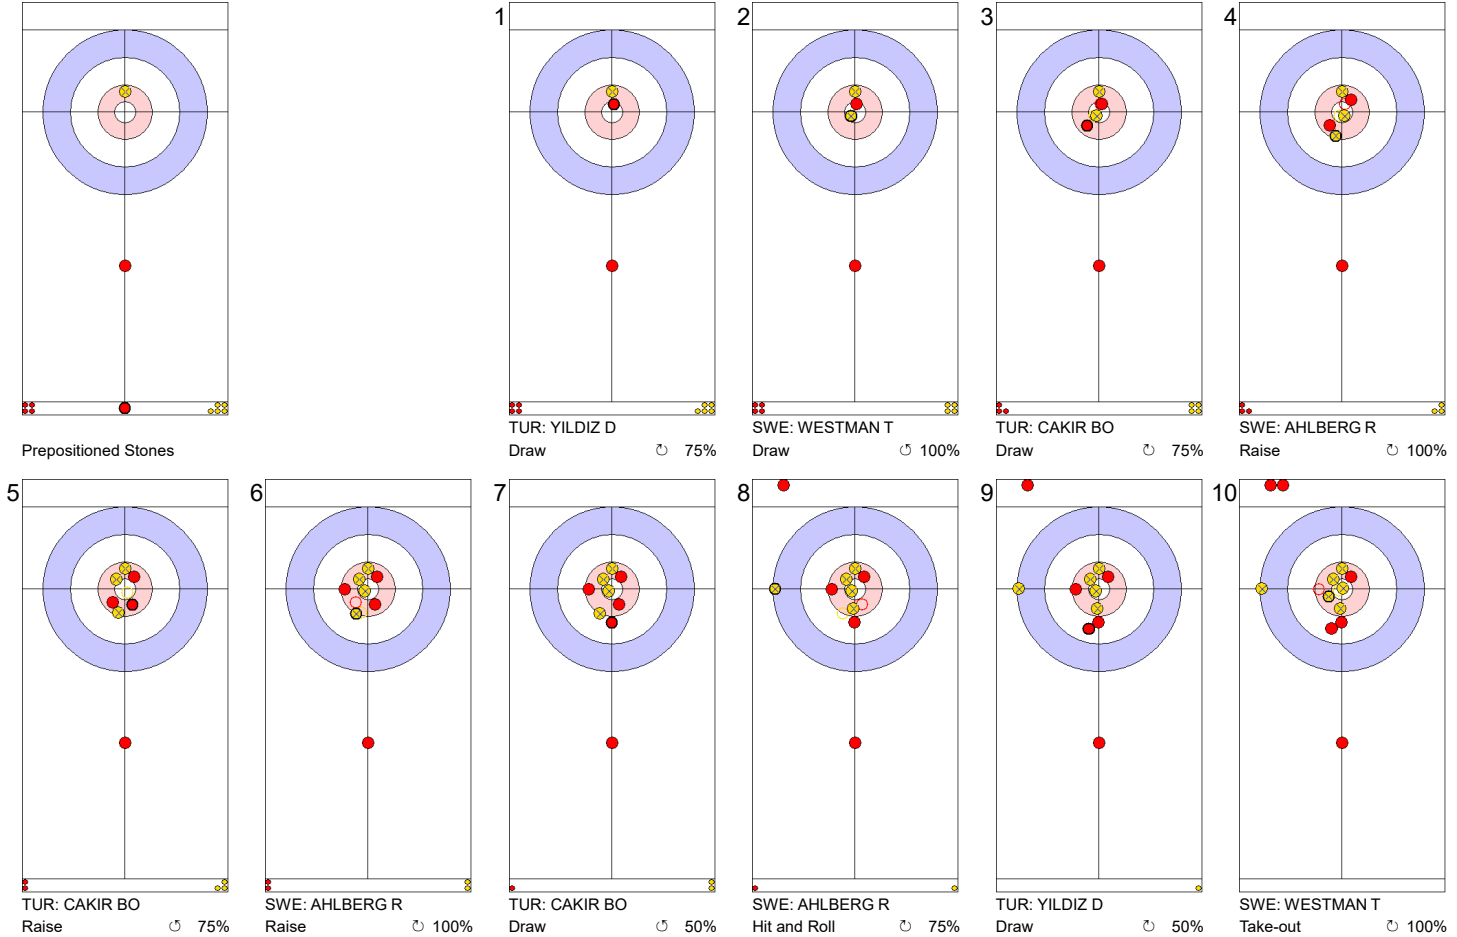

	TUR	SWE
Total Score	1	0
Time left	19:18	20:05

Legend:  
 ⌚ Clockwise      ⌚ Counter-clockwise      - Not considered

**Game - Shot by Shot**

	TUR	SWE
Total Score	3	0
Time left	17:29	16:57

Legend:		
⌚	Clockwise	
⌚	Counter-clockwise	
-	Not considered	

**Game - Shot by Shot**

**End 3**   ● **TUR - Türkiye**   **3 + 0 (this end) = 3**   ● **SWE - Sweden**   **0 + 2 (this end) = 2**

	TUR	SWE
Total Score	3	2
Time left	15:05	13:33

**Legend:**  
 ↻ Clockwise      ↺ Counter-clockwise      - Not considered