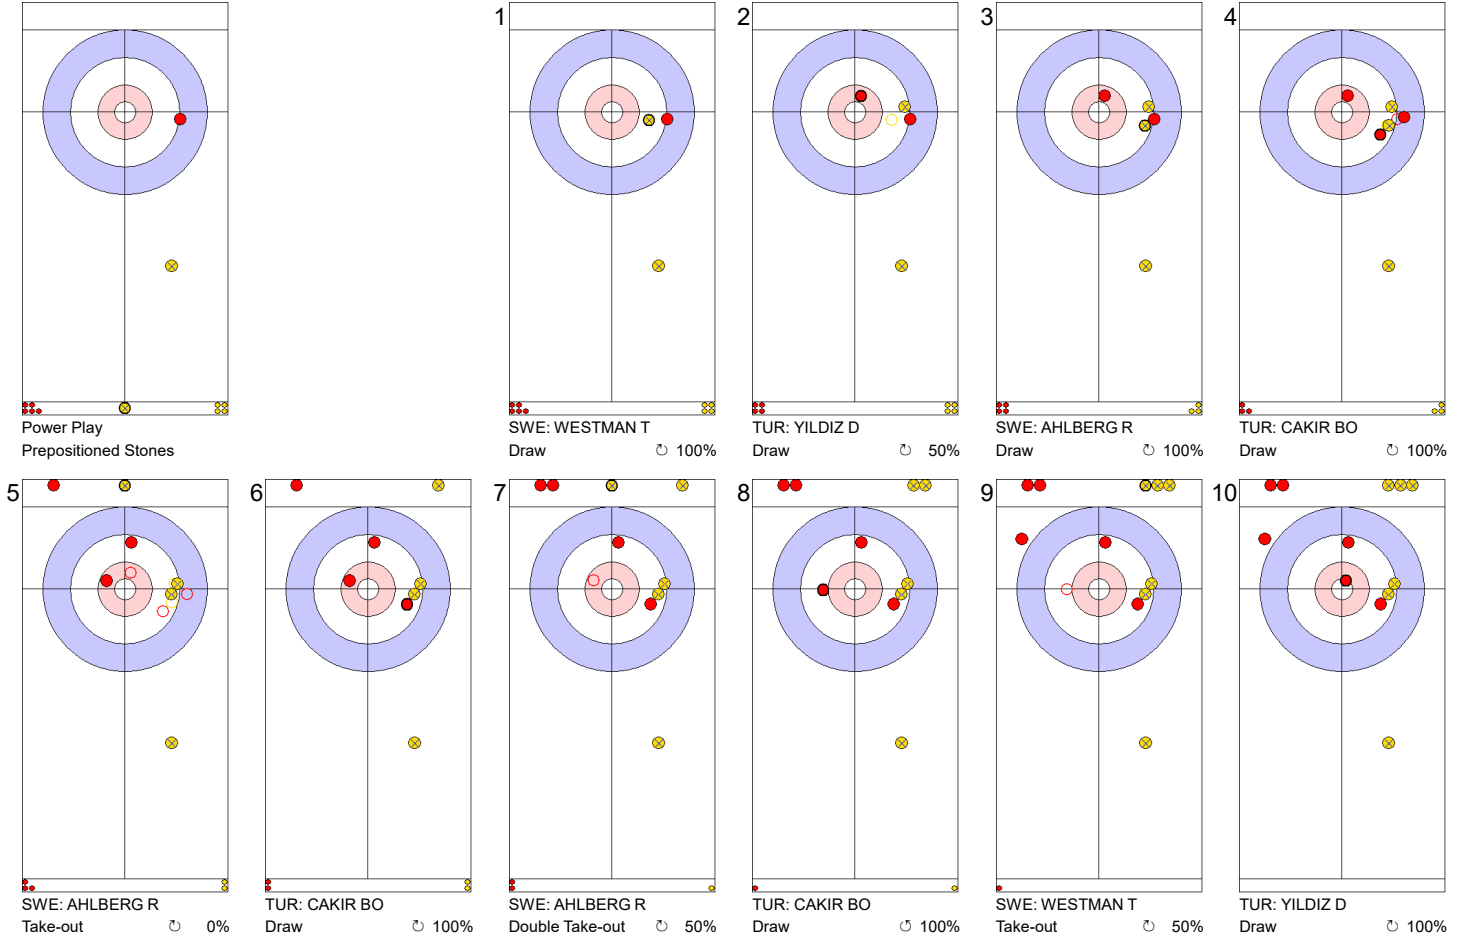

TUR: YILDIZ D  
Raise      ⌚ 0%

	TUR	SWE
Total Score	3	3
Time left	12:38	11:33

**Legend:**  
⌚ Clockwise      ⌚ Counter-clockwise      - Not considered

**Game - Shot by Shot**

**End 5**    ● **TUR - Türkiye**    3 + 3 (this end) = 6                      ⊗ **SWE - Sweden**    3 + 0 (this end) = 3

	TUR	SWE
Total Score	6	3
Time left	10:02	08:24

**Legend:**  
 ↻ Clockwise                      ↺ Counter-clockwise                      - Not considered

**Game - Shot by Shot**

**End 6**   ● **TUR - Türkiye**   **6 + 0** (this end) = **6**   ● **SWE - Sweden**   **3 + 2** (this end) = **5**

	TUR	SWE
Total Score	6	5
Time left	07:19	05:14

**Legend:**  
 ↻ Clockwise      ↺ Counter-clockwise      - Not considered

**Game - Shot by Shot**

**End 7**    ● **TUR - Türkiye**    6 + 2 (this end) = 8                      ● **SWE - Sweden**    5 + 0 (this end) = 5

	TUR	SWE
Total Score	8	5
Time left	04:25	02:02

**Legend:**  
 ⤵ Clockwise                                      ⤴ Counter-clockwise                                      - Not considered

**Game - Shot by Shot**