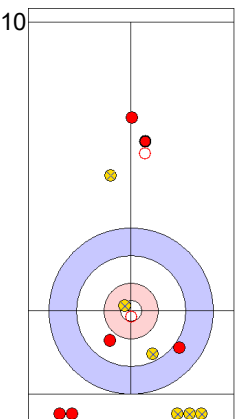

TUR: CAKIR BO  
Draw      ⌚ 0%

SWE: AHLBERG R  
Guard      ⌚ 25%

TUR: CAKIR BO  
Clearing      ⌚ 100%

SWE: AHLBERG R  
Guard      ⌚ 100%

TUR: CAKIR BO  
Promotion Take-out      ⌚ 100%

SWE: WESTMAN T  
Draw      ⌚ 50%

TUR: YILDIZ D  
Raise      ⌚ 0%

	TUR	SWE
Total Score	3	3
Time left	12:38	11:33

**Legend:**  
⌚ Clockwise      ⌚ Counter-clockwise      - Not considered

**Game - Shot by Shot**

**End 5**    ● **TUR - Türkiye**    3 + 3 (this end) = 6                      ⊗ **SWE - Sweden**    3 + 0 (this end) = 3