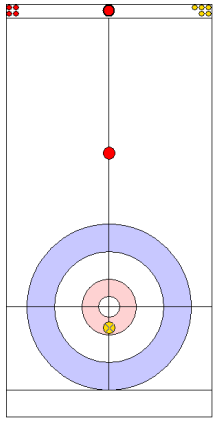

Game - Shot by Shot

End 8 **TUR - Türkiye** **8 + 0** (this end) = **8** **SWE - Sweden** **5 + 4** (this end) = **9**

Prepositioned Stones