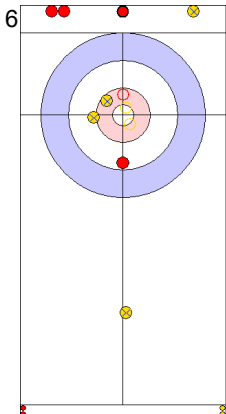

Game - Shot by Shot

End 1 ● **TUR - Türkiye** 0 + 1 (this end) = 1      ⊗ **SWE - Sweden** 0 + 0 (this end) = 0

Prepositioned Stones

SWE: WESTMAN T  
Draw ⌚ 75%

TUR: YILDIZ D  
Draw ⌚ 50%

SWE: AHLBERG R  
Draw ⌚ 100%

TUR: ÇAKIR BO  
Clearing ⌚ 100%

SWE: AHLBERG R  
Guard ⌚ 100%

TUR: ÇAKIR BO  
Double Take-out ⌚ 0%

SWE: AHLBERG R  
Draw ⌚ 50%

TUR: ÇAKIR BO  
Draw ⌚ 50%

SWE: WESTMAN T  
Draw ⌚ 75%

TUR: YILDIZ D  
Raise ⌚ 100%

	TUR	SWE
Total Score	1	0
Time left	19:18	20:05

Legend:  
 ⌚ Clockwise      ⌚ Counter-clockwise      - Not considered

**Game - Shot by Shot**

	TUR	SWE
Total Score	3	0
Time left	17:29	16:57

Legend:		
⌚	Clockwise	
⌚	Counter-clockwise	
-	Not considered	