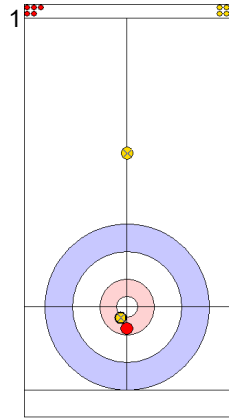

SWE: WESTMAN T
Draw   ⌚ 75%