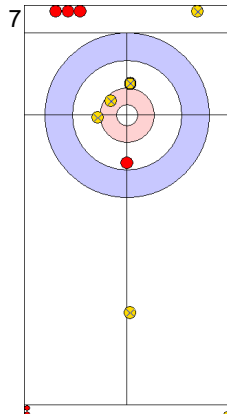

Game - Shot by Shot

End 1 ● **TUR - Türkiye** 0 + 1 (this end) = 1      ⊗ **SWE - Sweden** 0 + 0 (this end) = 0

Prepositioned Stones

SWE: WESTMAN T  
Draw ⌚ 75%

TUR: YILDIZ D  
Draw ⌚ 50%

SWE: AHLBERG R  
Draw ⌚ 100%

TUR: ÇAKIR BO  
Clearing ⌚ 100%

SWE: AHLBERG R  
Guard ⌚ 100%

TUR: ÇAKIR BO  
Double Take-out ⌚ 0%

SWE: AHLBERG R  
Draw ⌚ 50%

TUR: ÇAKIR BO  
Draw ⌚ 50%

SWE: WESTMAN T  
Draw ⌚ 75%

TUR: YILDIZ D  
Raise ⌚ 100%

	TUR	SWE
Total Score	1	0
Time left	19:18	20:05

Legend:  
 ⌚ Clockwise      ⌚ Counter-clockwise      - Not considered

**Game - Shot by Shot**

	TUR	SWE
Total Score	3	0
Time left	17:29	16:57

Legend:		
⌚	Clockwise	
⌚	Counter-clockwise	
-	Not considered	