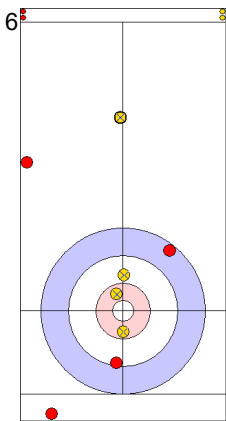

SWE: AHLBERG R
Guard ⤵ 100%