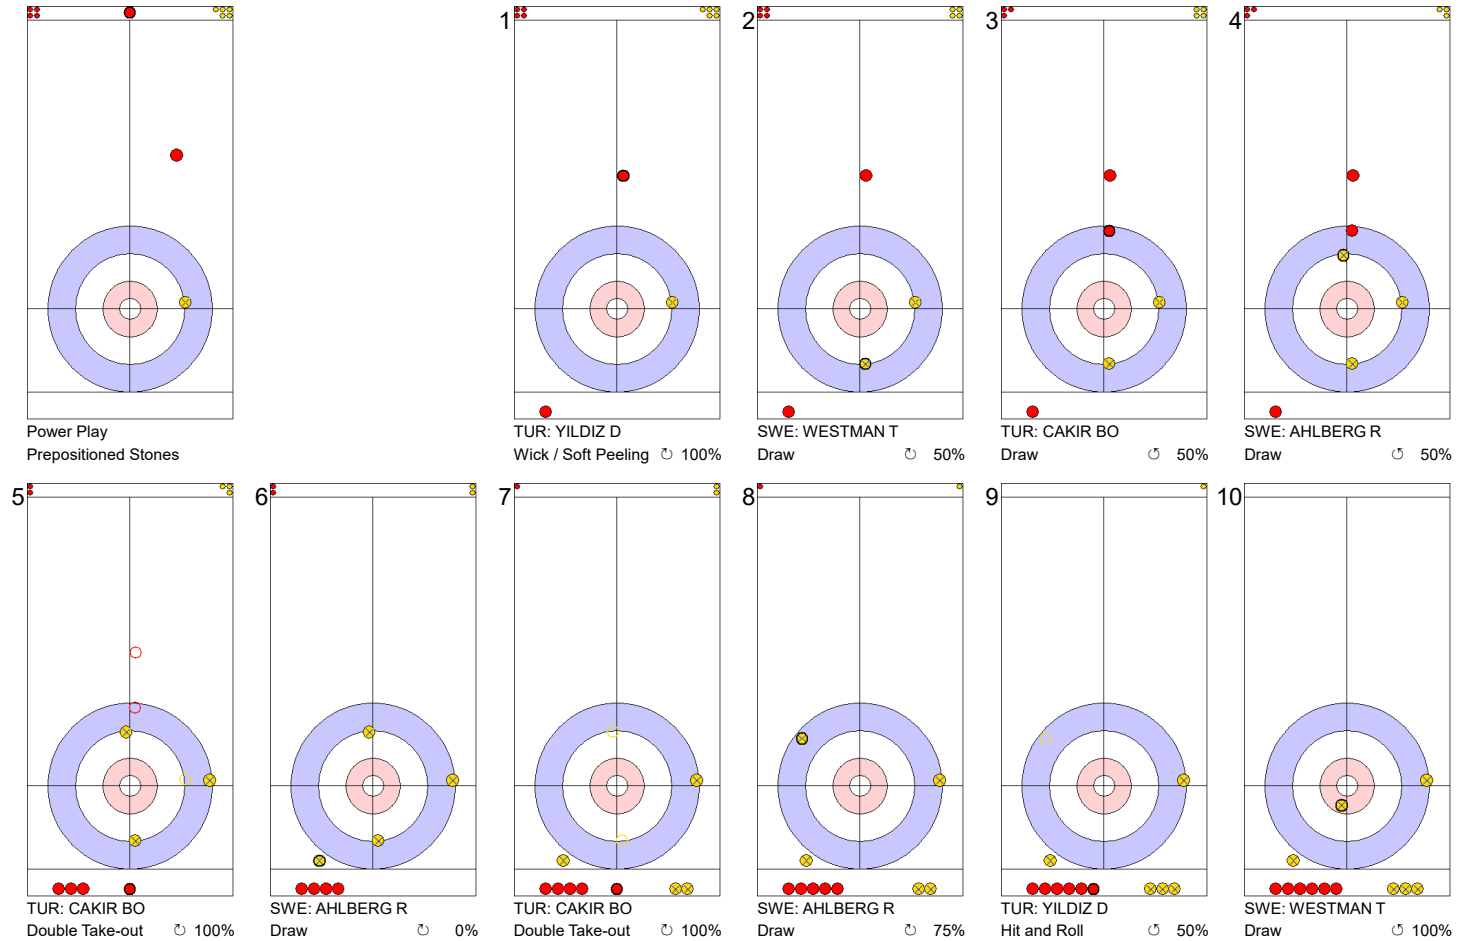

TUR: CAKIR BO  
Draw      ⌚ 0%

SWE: AHLBERG R  
Guard      ⌚ 25%

TUR: CAKIR BO  
Clearing      ⌚ 100%

SWE: AHLBERG R  
Guard      ⌚ 100%

TUR: CAKIR BO  
Promotion Take-out      ⌚ 100%

SWE: WESTMAN T  
Draw      ⌚ 50%

TUR: YILDIZ D  
Raise      ⌚ 0%

	TUR	SWE
Total Score	3	3
Time left	12:38	11:33

**Legend:**  
⌚ Clockwise      ⌚ Counter-clockwise      - Not considered

**Game - Shot by Shot**

**End 5**    ● **TUR - Türkiye**    3 + 3 (this end) = 6                      ⊗ **SWE - Sweden**    3 + 0 (this end) = 3

	TUR	SWE
Total Score	6	3
Time left	10:02	08:24

**Legend:**  
 ↻ Clockwise                      ↺ Counter-clockwise                      - Not considered

**Game - Shot by Shot**

**End 6**   ● **TUR - Türkiye**   **6 + 0** (this end) = **6**   ● **SWE - Sweden**   **3 + 2** (this end) = **5**