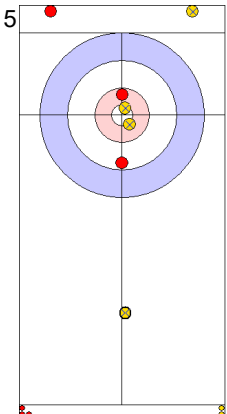

Game - Shot by Shot

End 1 ● **TUR - Türkiye** 0 + 1 (this end) = 1      ⊗ **SWE - Sweden** 0 + 0 (this end) = 0

Prepositioned Stones

SWE: WESTMAN T  
Draw ⌚ 75%

TUR: YILDIZ D  
Draw ⌚ 50%

SWE: AHLBERG R  
Draw ⌚ 100%

TUR: ÇAKIR BO  
Clearing ⌚ 100%

SWE: AHLBERG R  
Guard ⌚ 100%

TUR: ÇAKIR BO  
Double Take-out ⌚ 0%

SWE: AHLBERG R  
Draw ⌚ 50%

TUR: ÇAKIR BO  
Draw ⌚ 50%

SWE: WESTMAN T  
Draw ⌚ 75%

TUR: YILDIZ D  
Raise ⌚ 100%

	TUR	SWE
Total Score	1	0
Time left	19:18	20:05

Legend:  
 ⌚ Clockwise      ⌚ Counter-clockwise      - Not considered

**Game - Shot by Shot**

	TUR	SWE
Total Score	3	0
Time left	17:29	16:57

Legend:		
⌚	Clockwise	
⌚	Counter-clockwise	
-	Not considered	