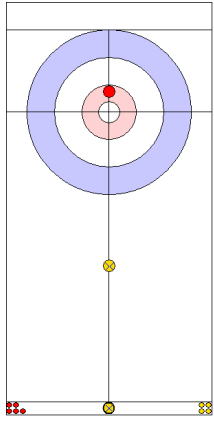

Game - Shot by Shot

End 1 ● **TUR - Türkiye** 0 + 1 (this end) = 1      ⊗ **SWE - Sweden** 0 + 0 (this end) = 0

Prepositioned Stones

SWE: WESTMAN T  
Draw ⌚ 75%

TUR: YILDIZ D  
Draw ⌚ 50%

SWE: AHLBERG R  
Draw ⌚ 100%

TUR: ÇAKIR BO  
Clearing ⌚ 100%

SWE: AHLBERG R  
Guard ⌚ 100%

TUR: ÇAKIR BO  
Double Take-out ⌚ 0%

SWE: AHLBERG R  
Draw ⌚ 50%

TUR: ÇAKIR BO  
Draw ⌚ 50%

SWE: WESTMAN T  
Draw ⌚ 75%

TUR: YILDIZ D  
Raise ⌚ 100%

	TUR	SWE
Total Score	1	0
Time left	19:18	20:05

Legend:  
 ⌚ Clockwise      ⌚ Counter-clockwise      - Not considered

**Game - Shot by Shot**

	TUR	SWE
Total Score	3	0
Time left	17:29	16:57

Legend:		
⌚	Clockwise	
⌚	Counter-clockwise	
-	Not considered	