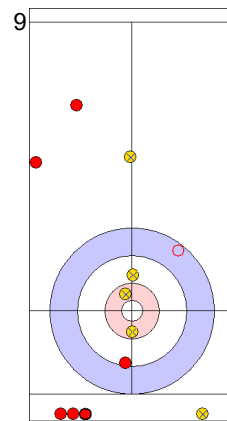

SWE: AHLBERG R  
Draw ⤵ 100%

TUR: CAKIR BO  
Promotion Take-out ⤵ 25%

SWE: AHLBERG R  
Guard ⤵ 100%

TUR: CAKIR BO  
Clearing ⤵ 50%

SWE: AHLBERG R  
Guard ⤵ 100%

TUR: YILDIZ D  
Hit and Roll  
Time-out ⤵ 0%

SWE: WESTMAN T  
Draw  
Time-out ⤵ 100%

	TUR	SWE
Total Score	8	9
Time left	02:23	01:08

**Legend:**

 Clockwise

 Counter-clockwise

- Not considered