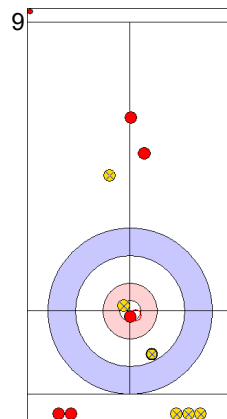

TUR: CAKIR BO  
Draw      ⌚ 0%

SWE: AHLBERG R  
Guard      ⌚ 25%

TUR: CAKIR BO  
Clearing      ⌚ 100%

SWE: AHLBERG R  
Guard      ⌚ 100%

TUR: CAKIR BO  
Promotion Take-out      ⌚ 100%

SWE: WESTMAN T  
Draw      ⌚ 50%

TUR: YILDIZ D  
Raise      ⌚ 0%

	TUR	SWE
Total Score	3	3
Time left	12:38	11:33

**Legend:**  
⌚ Clockwise      ⌚ Counter-clockwise      - Not considered

**Game - Shot by Shot**

**End 5**    ● **TUR - Türkiye**    3 + 3 (this end) = 6                      ⊗ **SWE - Sweden**    3 + 0 (this end) = 3