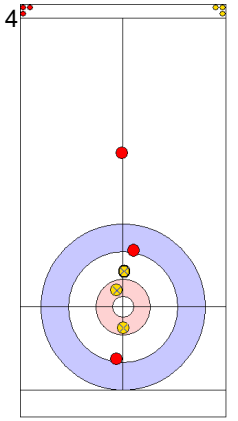

	TUR	SWE
Total Score	8	5
Time left	04:25	02:02

**Legend:**  
 ⤵ Clockwise                                      ⤴ Counter-clockwise                                      - Not considered

**Game - Shot by Shot**

**End 8**  **TUR - Türkiye** **8 + 0** (this end) = **8**  **SWE - Sweden** **5 + 4** (this end) = **9**

Prepositioned Stones

TUR: YILDIZ D  
Draw ⤵ 50%

SWE: WESTMAN T  
Draw ⤵ 100%

TUR: CAKIR BO  
Draw ⤵ 50%