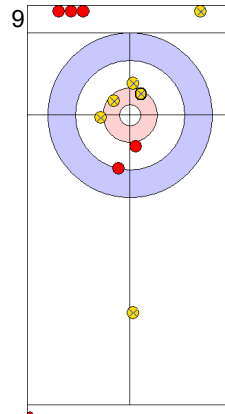

Game - Shot by Shot

End 1 ● **TUR - Türkiye** 0 + 1 (this end) = 1      ⊗ **SWE - Sweden** 0 + 0 (this end) = 0

Prepositioned Stones

SWE: WESTMAN T  
Draw ⌚ 75%

TUR: YILDIZ D  
Draw ⌚ 50%

SWE: AHLBERG R  
Draw ⌚ 100%

TUR: ÇAKIR BO  
Clearing ⌚ 100%

SWE: AHLBERG R  
Guard ⌚ 100%

TUR: ÇAKIR BO  
Double Take-out ⌚ 0%

SWE: AHLBERG R  
Draw ⌚ 50%

TUR: ÇAKIR BO  
Draw ⌚ 50%

SWE: WESTMAN T  
Draw ⌚ 75%

TUR: YILDIZ D  
Raise ⌚ 100%

	TUR	SWE
Total Score	1	0
Time left	19:18	20:05

Legend:  
 ⌚ Clockwise      ⌚ Counter-clockwise      - Not considered

**Game - Shot by Shot**

	TUR	SWE
Total Score	3	0
Time left	17:29	16:57

Legend:		
⌚	Clockwise	
⌚	Counter-clockwise	
-	Not considered	

**Game - Shot by Shot**

**End 3**   ● **TUR - Türkiye**   **3 + 0 (this end) = 3**   ● **SWE - Sweden**   **0 + 2 (this end) = 2**

	TUR	SWE
Total Score	3	2
Time left	15:05	13:33

**Legend:**  
 ↻ Clockwise      ↺ Counter-clockwise      - Not considered