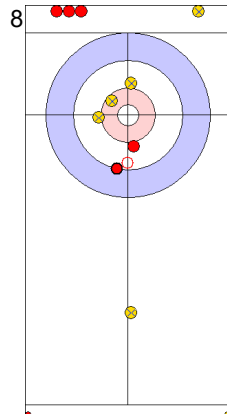

Game - Shot by Shot

End 1 ● **TUR - Türkiye** 0 + 1 (this end) = 1      ⊗ **SWE - Sweden** 0 + 0 (this end) = 0

Prepositioned Stones

SWE: WESTMAN T  
Draw ⌚ 75%

TUR: YILDIZ D  
Draw ⌚ 50%

SWE: AHLBERG R  
Draw ⌚ 100%

TUR: ÇAKIR BO  
Clearing ⌚ 100%

SWE: AHLBERG R  
Guard ⌚ 100%

TUR: ÇAKIR BO  
Double Take-out ⌚ 0%

SWE: AHLBERG R  
Draw ⌚ 50%

TUR: ÇAKIR BO  
Draw ⌚ 50%

SWE: WESTMAN T  
Draw ⌚ 75%

TUR: YILDIZ D  
Raise ⌚ 100%

	TUR	SWE
Total Score	1	0
Time left	19:18	20:05

Legend:  
 ⌚ Clockwise      ⌚ Counter-clockwise      - Not considered

**Game - Shot by Shot**

	TUR	SWE
Total Score	3	0
Time left	17:29	16:57

Legend:		
⌚	Clockwise	
⌚	Counter-clockwise	
-	Not considered	

**Game - Shot by Shot**

**End 3**   ● **TUR - Türkiye**   **3 + 0 (this end) = 3**   ● **SWE - Sweden**   **0 + 2 (this end) = 2**

	TUR	SWE
Total Score	3	2
Time left	15:05	13:33

**Legend:**  
 ↻ Clockwise      ↺ Counter-clockwise      - Not considered