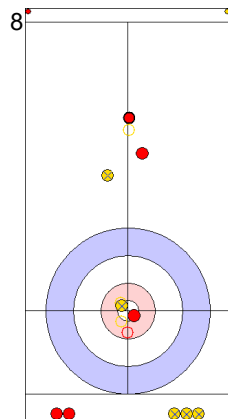

TUR: CAKIR BO  
Draw      ⌚ 0%

SWE: AHLBERG R  
Guard      ⌚ 25%

TUR: CAKIR BO  
Clearing      ⌚ 100%

SWE: AHLBERG R  
Guard      ⌚ 100%

TUR: CAKIR BO  
Promotion Take-out      ⌚ 100%

SWE: WESTMAN T  
Draw      ⌚ 50%

TUR: YILDIZ D  
Raise      ⌚ 0%

	TUR	SWE
Total Score	3	3
Time left	12:38	11:33

**Legend:**  
⌚ Clockwise      ⌚ Counter-clockwise      - Not considered

**Game - Shot by Shot**

**End 5**    ● **TUR - Türkiye**    3 + 3 (this end) = 6                      ⊗ **SWE - Sweden**    3 + 0 (this end) = 3