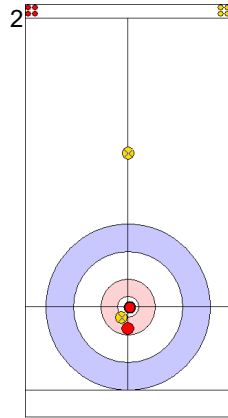

TUR: YILDIZ D
Draw   ⌚ 100%