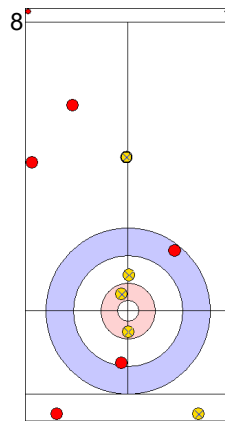

SWE: AHLBERG R  
Draw ⤵ 100%

TUR: CAKIR BO  
Promotion Take-out ⤵ 25%

SWE: AHLBERG R  
Guard ⤵ 100%

TUR: CAKIR BO  
Clearing ⤵ 50%

SWE: AHLBERG R  
Guard ⤵ 100%

TUR: YILDIZ D  
Hit and Roll  
Time-out ⤵ 0%

SWE: WESTMAN T  
Draw  
Time-out ⤵ 100%

	TUR	SWE
Total Score	8	9
Time left	02:23	01:08

**Legend:**

 Clockwise

 Counter-clockwise

- Not considered