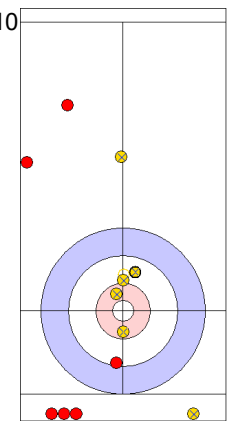

SWE: AHLBERG R  
Draw ⤵ 100%

TUR: CAKIR BO  
Promotion Take-out ⤵ 25%

SWE: AHLBERG R  
Guard ⤵ 100%

TUR: CAKIR BO  
Clearing ⤵ 50%

SWE: AHLBERG R  
Guard ⤵ 100%

TUR: YILDIZ D  
Hit and Roll  
Time-out ⤵ 0%

SWE: WESTMAN T  
Draw  
Time-out ⤵ 100%

	TUR	SWE
Total Score	8	9
Time left	02:23	01:08

**Legend:**

 Clockwise

 Counter-clockwise

- Not considered