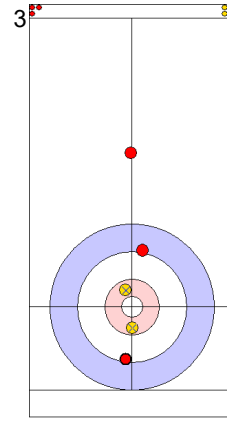

	TUR	SWE
Total Score	8	5
Time left	04:25	02:02

**Legend:**  
 ⤵ Clockwise                                      ⤴ Counter-clockwise                                      - Not considered

**Game - Shot by Shot**

**End 8**  **TUR - Türkiye** **8 + 0** (this end) = **8**  **SWE - Sweden** **5 + 4** (this end) = **9**

Prepositioned Stones

TUR: YILDIZ D  
Draw ⤵ 50%

SWE: WESTMAN T  
Draw ⤵ 100%

TUR: CAKIR BO  
Draw ⤵ 50%