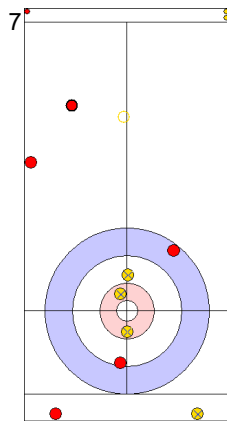

TUR: CAKIR BO
Clearing ⤵ 50%