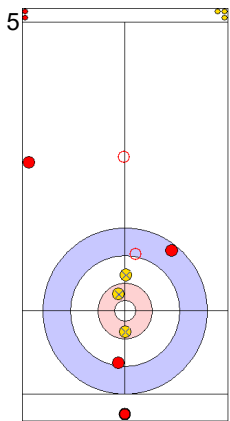

TUR: CAKIR BO
Promotion Take-out ⤵ 25%