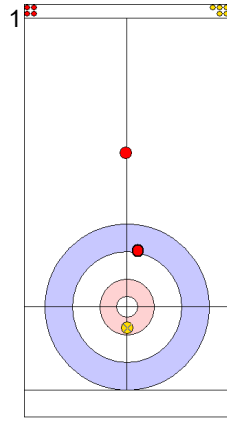

TUR: YILDIZ D
Draw ⤵ 50%