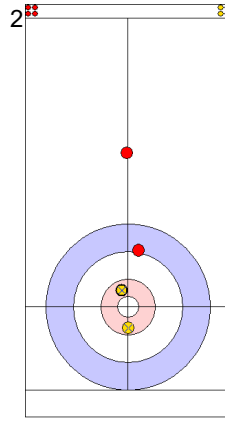

SWE: WESTMAN T
Draw ⤵ 100%