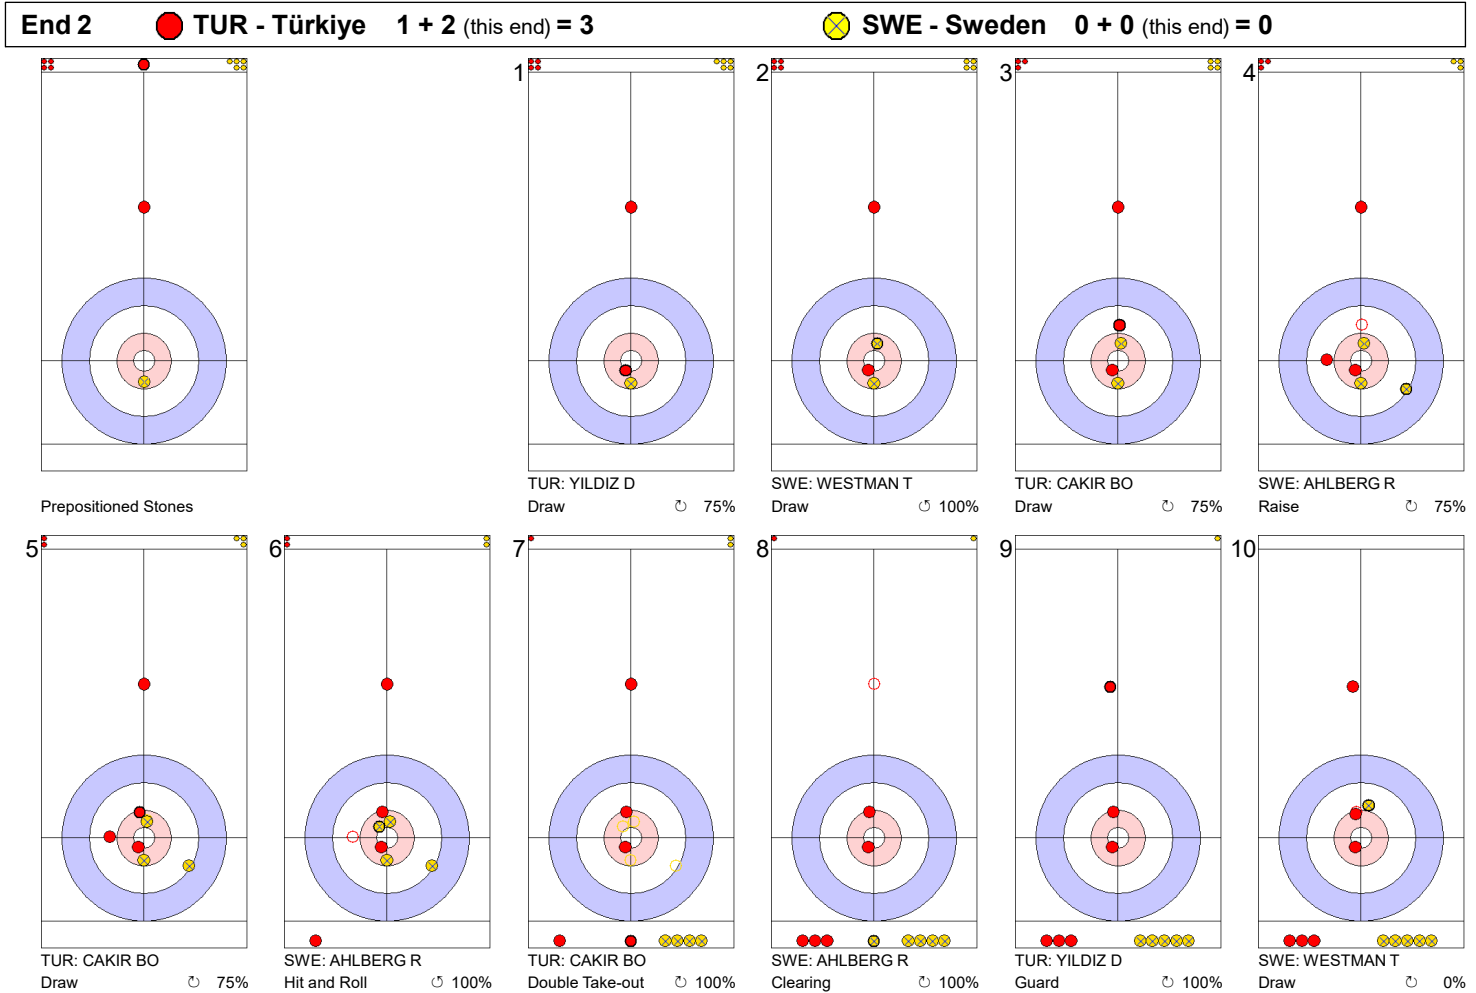

TUR: ÇAKIR BO  
Clearing ⌚ 100%

SWE: AHLBERG R  
Guard ⌚ 100%

TUR: ÇAKIR BO  
Double Take-out ⌚ 0%

SWE: AHLBERG R  
Draw ⌚ 50%

TUR: ÇAKIR BO  
Draw ⌚ 50%

SWE: WESTMAN T  
Draw ⌚ 75%

TUR: YILDIZ D  
Raise ⌚ 100%

	TUR	SWE
Total Score	1	0
Time left	19:18	20:05

Legend:  
 ⌚ Clockwise      ⌚ Counter-clockwise      - Not considered

**Game - Shot by Shot**

	TUR	SWE
Total Score	3	0
Time left	17:29	16:57

Legend:		
⌚	Clockwise	
⌚	Counter-clockwise	
-	Not considered	

**Game - Shot by Shot**

**End 3**   ● **TUR - Türkiye**   **3 + 0 (this end) = 3**   ● **SWE - Sweden**   **0 + 2 (this end) = 2**

	TUR	SWE
Total Score	3	2
Time left	15:05	13:33

**Legend:**  
 ↻ Clockwise      ↺ Counter-clockwise      - Not considered