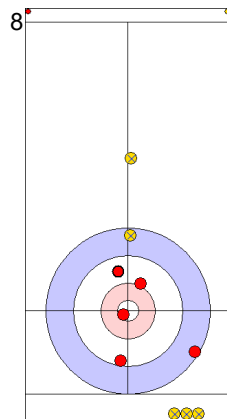

AUT: REICHEL M
Draw   ⤵ 100%