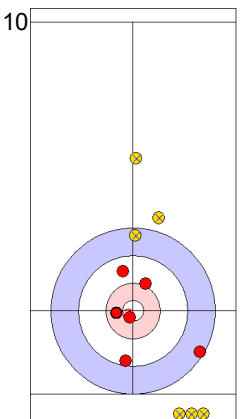

AUT: AUGUSTIN H
Draw ⤵ 100%

| | AUT | ENG |
|-------------|-------|-------|
| Total Score | 7 | 1 |
| Time left | 12:07 | 08:15 |

Legend:
 ⤵ Clockwise ⤴ Counter-clockwise - Not considered

Game - Shot by Shot