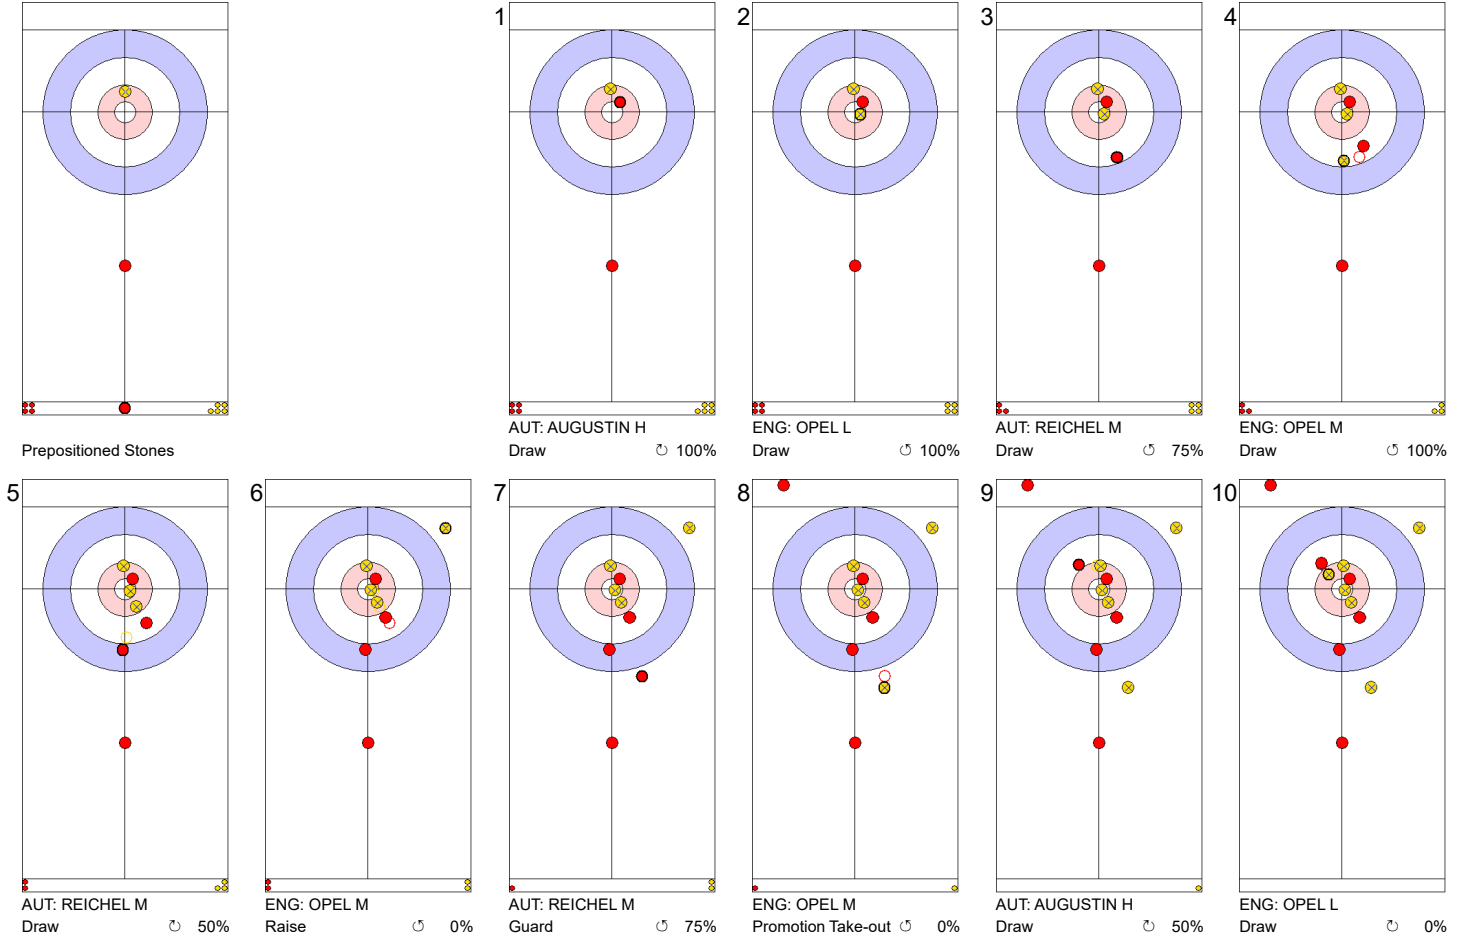

Game - Shot by Shot

End 1 ● **AUT - Austria** **0 + 1** (this end) = **1** ● **ENG - England** **0 + 0** (this end) = **0**

| | AUT | ENG |
|-------------|-------|-------|
| Total Score | 1 | 0 |
| Time left | 19:55 | 18:05 |

Legend:
 ↻ Clockwise ↺ Counter-clockwise - Not considered

Game - Shot by Shot

End 3 ● **AUT - Austria** **2 + 0** (this end) = **2** ● **ENG - England** **0 + 1** (this end) = **1**

| | AUT | ENG |
|-------------|-------|-------|
| Total Score | 2 | 1 |
| Time left | 14:21 | 10:49 |

Legend:
 ⤴ Clockwise ⤵ Counter-clockwise - Not considered

Game - Shot by Shot

End 4 ● **AUT - Austria** 2 + 5 (this end) = 7 ● **ENG - England** 1 + 0 (this end) = 1

Prepositioned Stones

ENG: OPEL L
Draw ⤵ 25%