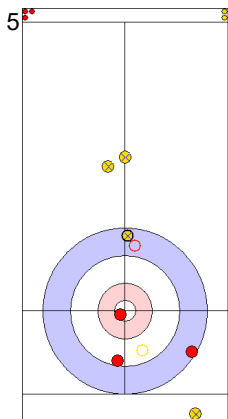

ENG: OPEL M
Promotion Take-out   ⤵ 0%