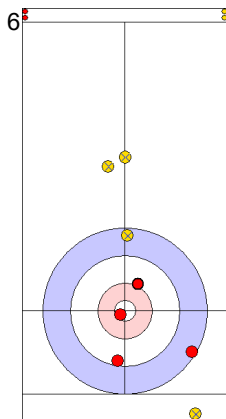

AUT: REICHEL M
Draw   ⤵ 75%