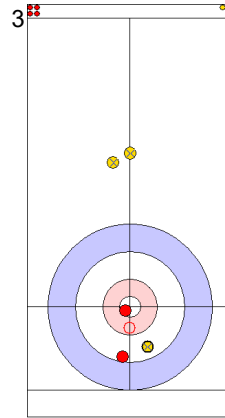

ENG: OPEL M
Draw   ⤵ 50%