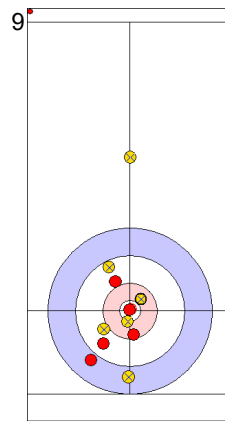

ENG: OPEL M
Draw ⌚ 50%

AUT: REICHEL M
Draw ⌚ 75%

ENG: OPEL M
Draw ⌚ 75%

AUT: REICHEL M
Draw ⌚ 100%

ENG: OPEL L
Draw ⌚ 75%

AUT: AUGUSTIN H
Draw ⌚ 0%

| | AUT | ENG |
|-------------|-------|-------|
| Total Score | 8 | 2 |
| Time left | 07:35 | 04:16 |

Legend:
 ⌚ Clockwise ⌚ Counter-clockwise - Not considered