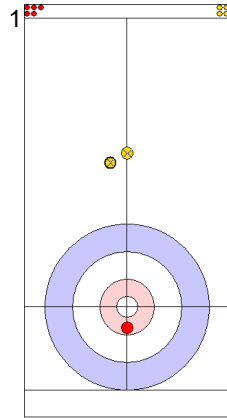

Legend:
 ↻ Clockwise ↺ Counter-clockwise - Not considered

Game - Shot by Shot

End 3 ● **AUT - Austria** **2 + 0** (this end) = **2** ● **ENG - England** **0 + 1** (this end) = **1**

| | AUT | ENG |
|-------------|-------|-------|
| Total Score | 2 | 1 |
| Time left | 14:21 | 10:49 |

Legend:
 ⤴ Clockwise ⤵ Counter-clockwise - Not considered

Game - Shot by Shot

End 4 ● **AUT - Austria** 2 + 5 (this end) = 7 ● **ENG - England** 1 + 0 (this end) = 1

Prepositioned Stones

ENG: OPEL L
Draw ⤵ 25%