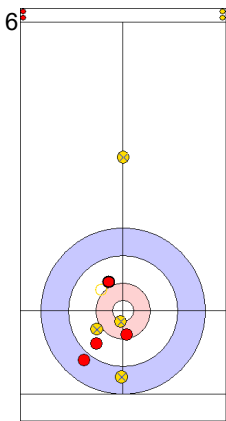

AUT: REICHEL M
Draw   ⌚ 75%