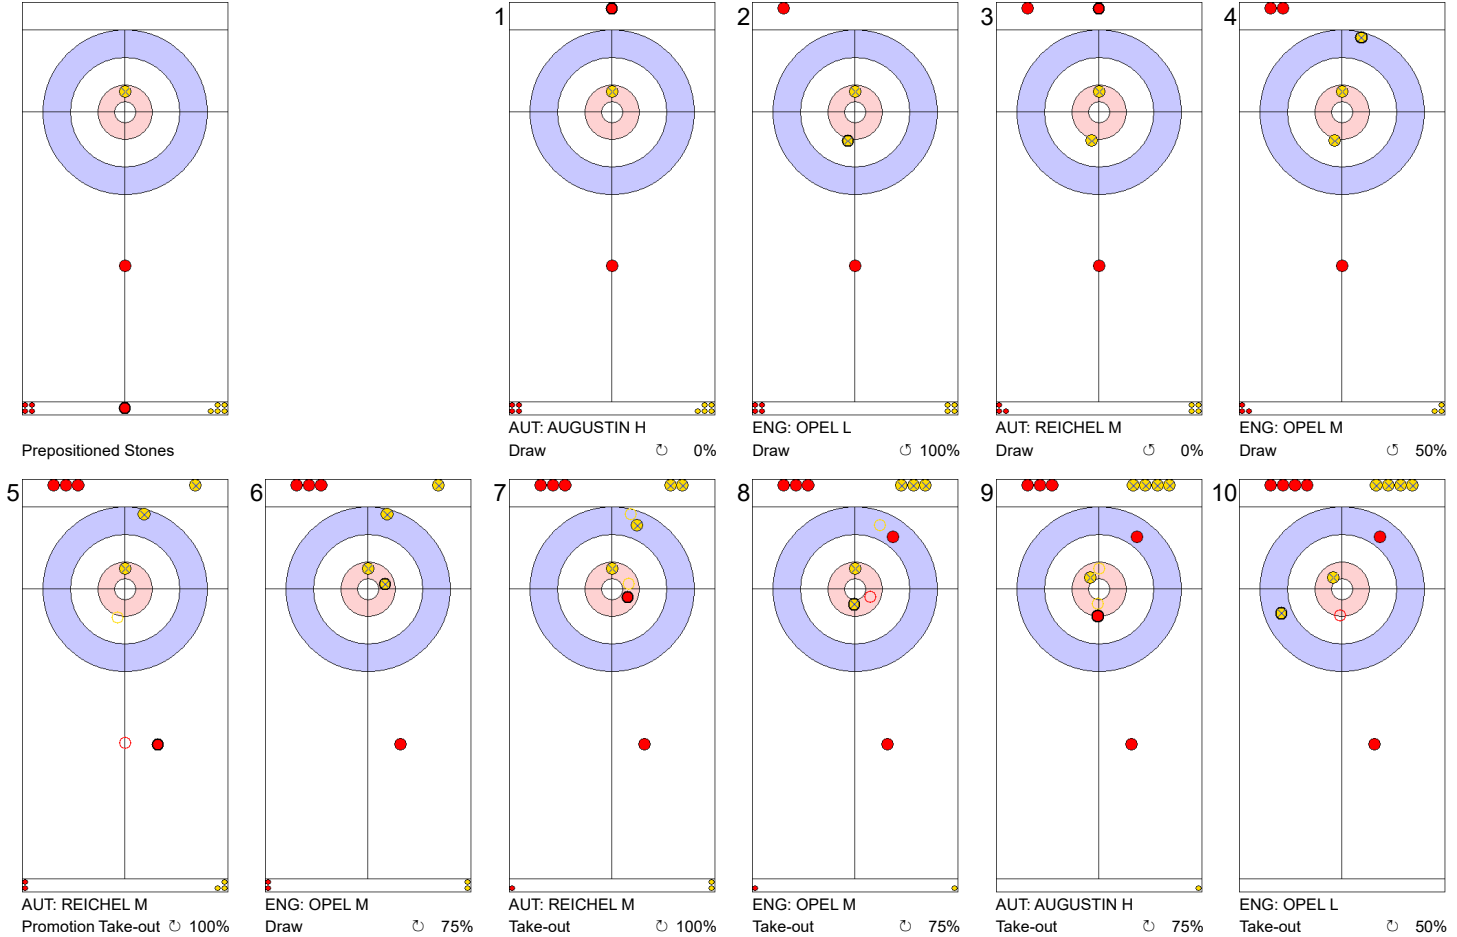

AUT: AUGUSTIN H
Draw ⤵ 100%

ENG: OPEL M
Draw ⤵ 50%

AUT: REICHEL M
Draw ⤵ 75%

ENG: OPEL M
Promotion Take-out ⤵ 0%

AUT: REICHEL M
Draw ⤵ 75%

ENG: OPEL M
Take-out ⤵ 0%

AUT: REICHEL M
Draw ⤵ 100%

ENG: OPEL L
Draw ⤵ 0%

AUT: AUGUSTIN H
Draw ⤵ 100%

| | AUT | ENG |
|-------------|-------|-------|
| Total Score | 7 | 1 |
| Time left | 12:07 | 08:15 |

Legend:
 ⤵ Clockwise ⤴ Counter-clockwise - Not considered

Game - Shot by Shot

End 5 ● **AUT - Austria** 7 + 0 (this end) = 7 ● **ENG - England** 1 + 1 (this end) = 2

| | AUT | ENG |
|-------------|-------|-------|
| Total Score | 7 | 2 |
| Time left | 10:03 | 06:10 |

Legend:
 ↻ Clockwise ↺ Counter-clockwise - Not considered