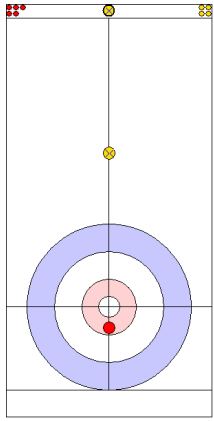

End 5 ● **AUT - Austria** 7 + 0 (this end) = 7 ● **ENG - England** 1 + 1 (this end) = 2

| | AUT | ENG |
|-------------|-------|-------|
| Total Score | 7 | 2 |
| Time left | 10:03 | 06:10 |

Legend:
 ↻ Clockwise ↺ Counter-clockwise - Not considered

Game - Shot by Shot

End 6 ● **AUT - Austria** 7 + 1 (this end) = 8 ● **ENG - England** 2 + 0 (this end) = 2

Prepositioned Stones

ENG: OPEL L
Draw ⌚ 100%

AUT: AUGUSTIN H
Draw ⌚ 50%

ENG: OPEL M
Draw ⌚ 50%

AUT: REICHEL M
Draw ⌚ 50%