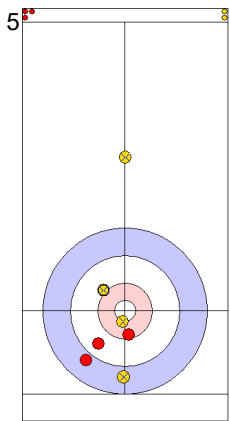

Game - Shot by Shot

End 6 ● **AUT - Austria** 7 + 1 (this end) = 8 ● **ENG - England** 2 + 0 (this end) = 2

Prepositioned Stones

ENG: OPEL L
Draw ⌚ 100%

AUT: AUGUSTIN H
Draw ⌚ 50%

ENG: OPEL M
Draw ⌚ 50%

AUT: REICHEL M
Draw ⌚ 50%