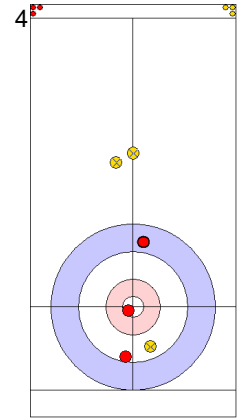

AUT: REICHEL M
Draw   ⤵ 75%