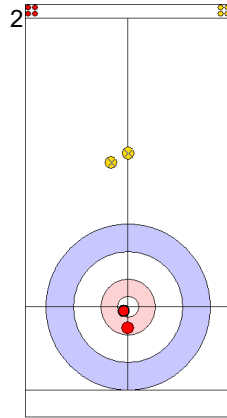

Legend:
 ↻ Clockwise ↺ Counter-clockwise - Not considered

Game - Shot by Shot

End 3 ● **AUT - Austria** **2 + 0** (this end) = **2** ● **ENG - England** **0 + 1** (this end) = **1**

| | AUT | ENG |
|-------------|-------|-------|
| Total Score | 2 | 1 |
| Time left | 14:21 | 10:49 |

Legend:
 ⤴ Clockwise ⤵ Counter-clockwise - Not considered

Game - Shot by Shot

End 4 ● **AUT - Austria** 2 + 5 (this end) = 7 ● **ENG - England** 1 + 0 (this end) = 1

Prepositioned Stones

ENG: OPEL L
Draw ⤵ 25%