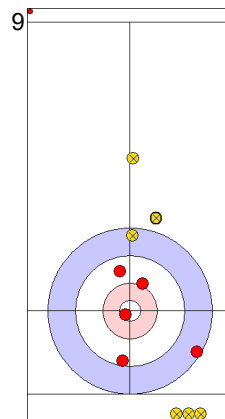

ENG: OPEL L
Draw   ⤵ 0%