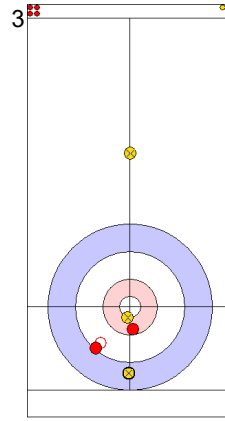

Game - Shot by Shot

End 6 ● **AUT - Austria** 7 + 1 (this end) = 8 ● **ENG - England** 2 + 0 (this end) = 2

Prepositioned Stones

ENG: OPEL L
Draw ⌚ 100%

AUT: AUGUSTIN H
Draw ⌚ 50%

ENG: OPEL M
Draw ⌚ 50%

AUT: REICHEL M
Draw ⌚ 50%