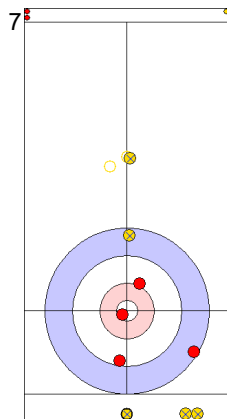

ENG: OPEL M
Take-out   ⤵ 0%