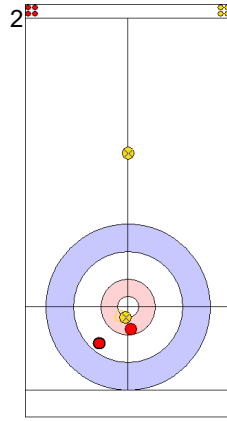

Game - Shot by Shot

End 6 ● **AUT - Austria** 7 + 1 (this end) = 8 ● **ENG - England** 2 + 0 (this end) = 2

Prepositioned Stones

ENG: OPEL L
Draw ⌚ 100%

AUT: AUGUSTIN H
Draw ⌚ 50%

ENG: OPEL M
Draw ⌚ 50%

AUT: REICHEL M
Draw ⌚ 50%