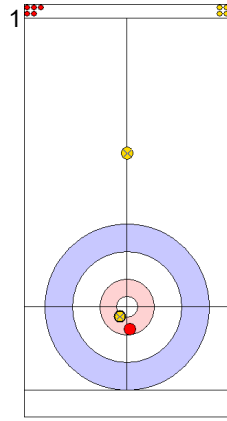

AUT: AUGUSTIN H
Draw ⤵ 100%

| | AUT | ENG |
|-------------|-------|-------|
| Total Score | 7 | 1 |
| Time left | 12:07 | 08:15 |

Legend:
 ⤵ Clockwise ⤴ Counter-clockwise - Not considered

Game - Shot by Shot

End 5 ● **AUT - Austria** 7 + 0 (this end) = 7 ● **ENG - England** 1 + 1 (this end) = 2

| | AUT | ENG |
|-------------|-------|-------|
| Total Score | 7 | 2 |
| Time left | 10:03 | 06:10 |

Legend:
 ↻ Clockwise ↺ Counter-clockwise - Not considered

Game - Shot by Shot

End 6 ● **AUT - Austria** 7 + 1 (this end) = 8 ● **ENG - England** 2 + 0 (this end) = 2

Prepositioned Stones

ENG: OPEL L
Draw ⌚ 100%

AUT: AUGUSTIN H
Draw ⌚ 50%

ENG: OPEL M
Draw ⌚ 50%

AUT: REICHEL M
Draw ⌚ 50%