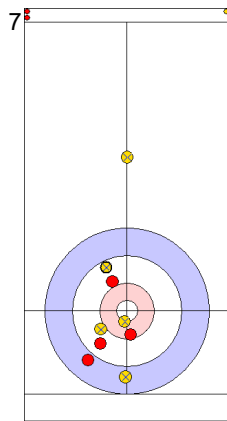

ENG: OPEL M
Draw   ⌚ 75%