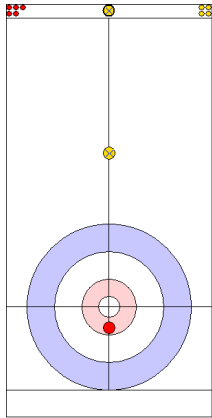

Legend:
 ↻ Clockwise ↺ Counter-clockwise - Not considered

Game - Shot by Shot

End 3 ● **AUT - Austria** **2 + 0** (this end) = **2** ● **ENG - England** **0 + 1** (this end) = **1**

| | AUT | ENG |
|-------------|-------|-------|
| Total Score | 2 | 1 |
| Time left | 14:21 | 10:49 |

Legend:
 ⤴ Clockwise ⤵ Counter-clockwise - Not considered

Game - Shot by Shot

End 4 ● **AUT - Austria** 2 + 5 (this end) = 7 ● **ENG - England** 1 + 0 (this end) = 1

Prepositioned Stones

ENG: OPEL L
Draw ⤵ 25%