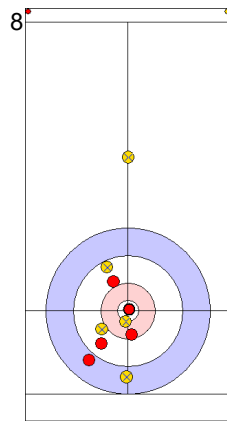

AUT: REICHEL M
Draw   ⌚ 100%