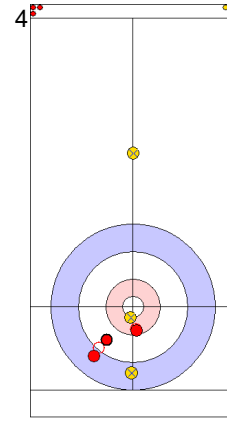

Game - Shot by Shot

End 6 ● **AUT - Austria** 7 + 1 (this end) = 8 ● **ENG - England** 2 + 0 (this end) = 2

Prepositioned Stones

ENG: OPEL L
Draw ⌚ 100%

AUT: AUGUSTIN H
Draw ⌚ 50%

ENG: OPEL M
Draw ⌚ 50%

AUT: REICHEL M
Draw ⌚ 50%