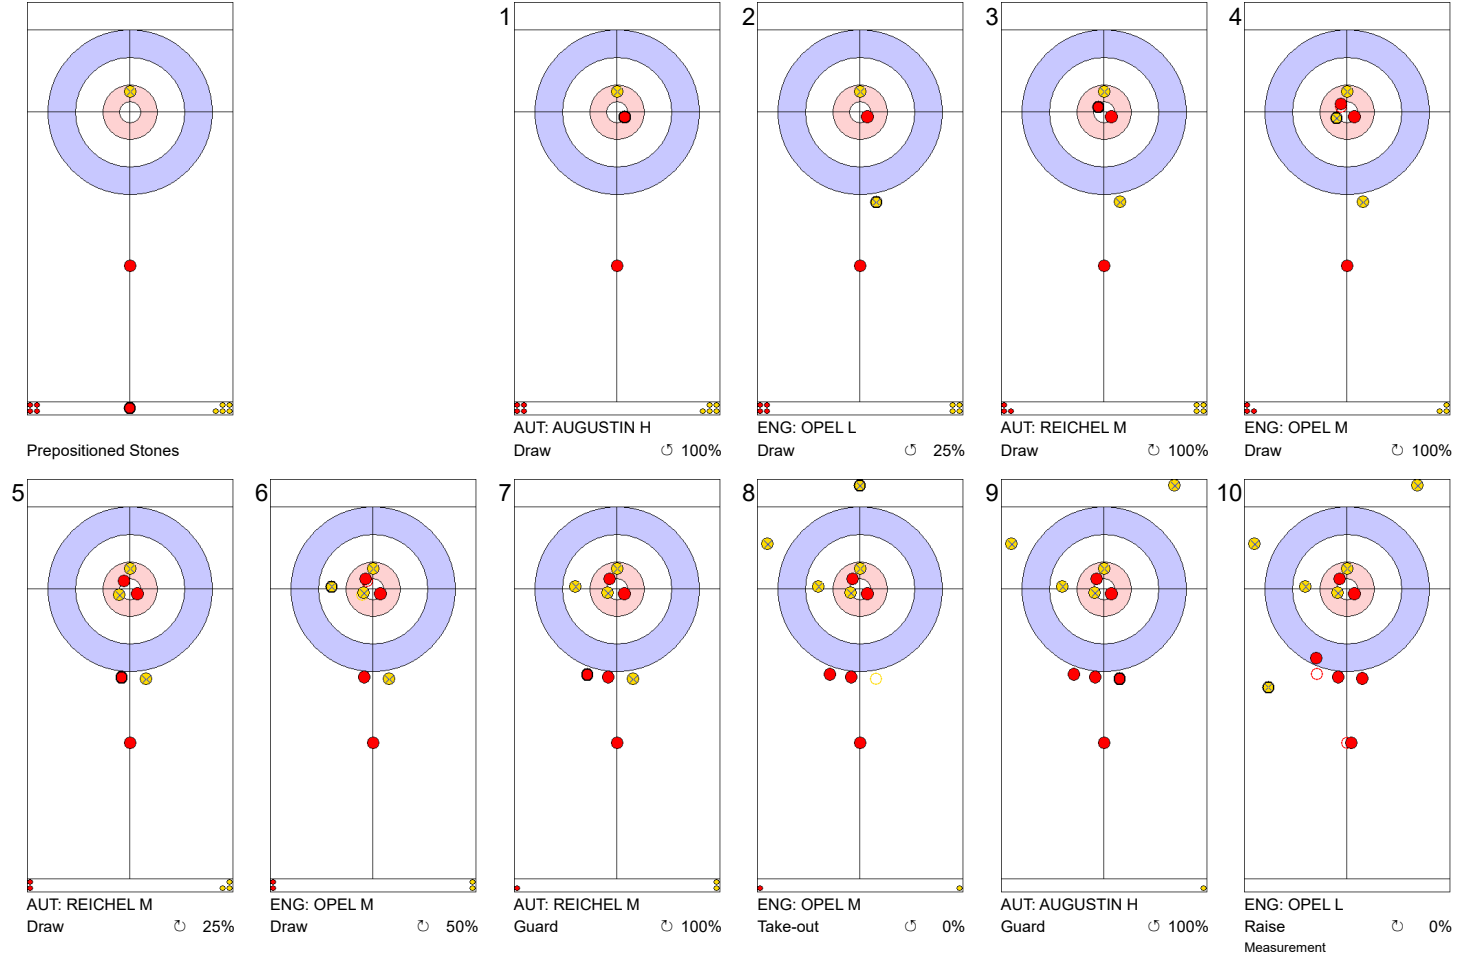

Game - Shot by Shot

End 1 ● **AUT - Austria** **0 + 1** (this end) = **1** ● **ENG - England** **0 + 0** (this end) = **0**

| | AUT | ENG |
|-------------|-------|-------|
| Total Score | 1 | 0 |
| Time left | 19:55 | 18:05 |

Legend:
 ↻ Clockwise ↺ Counter-clockwise - Not considered

Game - Shot by Shot

End 3 ● **AUT - Austria** **2 + 0** (this end) = **2** ● **ENG - England** **0 + 1** (this end) = **1**

| | AUT | ENG |
|-------------|-------|-------|
| Total Score | 2 | 1 |
| Time left | 14:21 | 10:49 |