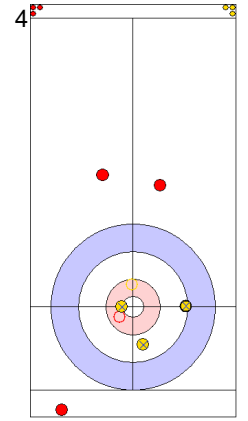

Game - Shot by Shot

End 1 ● **ESP - Spain** 0 + 3 (this end) = 3 ● **USA - United States** 0 + 0 (this end) = 0

	ESP	USA
Total Score	3	0
Time left	19:43	19:45

Legend:
 ⤵ Clockwise ⤴ Counter-clockwise - Not considered

Game - Shot by Shot

End 2 **ESP - Spain** **3 + 0 (this end) = 3** **USA - United States** **0 + 2 (this end) = 2**

Prepositioned Stones

ESP: OTAEGI O
Draw ⌚ 75%

USA: THIESSE C
Draw ⌚ 100%

ESP: UNANUE M
Draw ⌚ 0%

USA: THIESSE C
Draw ⌚ 100%

	ESP	USA
Total Score	3	2
Time left	17:44	16:58

Legend:
 ⌚ Clockwise ⌚ Counter-clockwise - Not considered

Game - Shot by Shot

End 3 ● **ESP - Spain** 3 + 1 (this end) = 4 ● **USA - United States** 2 + 0 (this end) = 2