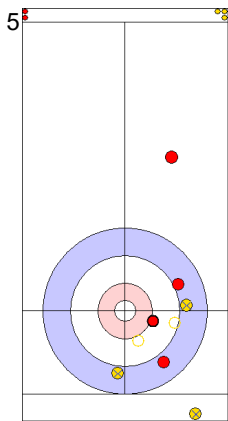

ESP: UNANUE M
Raise   ⤵ 100%