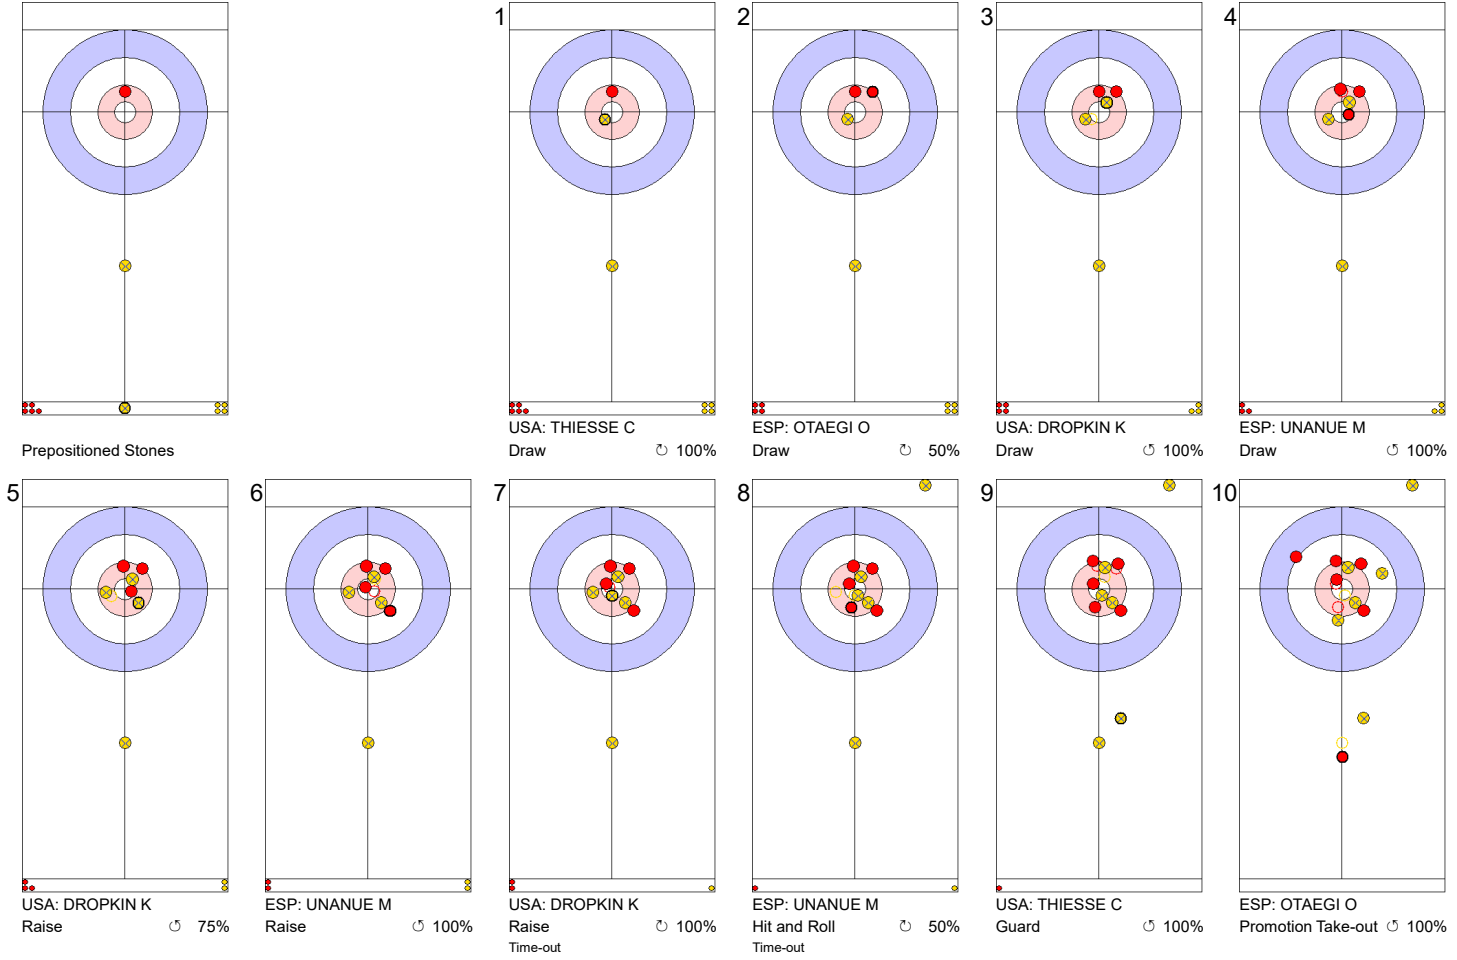

Game - Shot by Shot

End 7 ● **ESP - Spain** 6 + 2 (this end) = 8 ● **USA - United States** 7 + 0 (this end) = 7

	ESP	USA
Total Score	8	7
Time left	03:12	02:59

Legend:
 ↻ Clockwise ↺ Counter-clockwise - Not considered

ESP: UNANUE M
Raise ⤵ 100%

USA: DROPKIN K
Draw ⤵ 75%

ESP: UNANUE M
Raise ⤵ 100%

USA: DROPKIN K
Draw ⤵ 75%

ESP: UNANUE M
Raise ⤵ 75%

USA: DROPKIN K
Take-out ⤵ 100%

ESP: OTAEGI O
Draw
Time-out ⤵ 100%

USA: THIESSE C
Take-out
Time-out ⤵ 100%

	ESP	USA
Total Score	8	8
Time left	01:19	00:20

Legend:
 ⤵ Clockwise ⤴ Counter-clockwise - Not considered

Game - Shot by Shot

End 9 **ESP - Spain** **8 + 1 (this end) = 9** **USA - United States** **8 + 0 (this end) = 8**

	ESP	USA
Total Score	9	8
Time left	00:20	00:18

Legend:
 Clockwise Counter-clockwise - Not considered