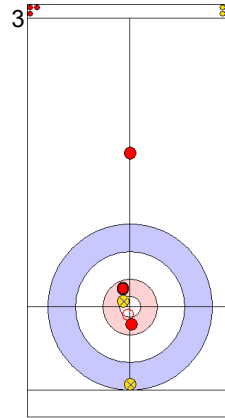

Game - Shot by Shot

End 5 ● **ESP - Spain** **4 + 2 (this end) = 6** ⊗ **USA - United States** **6 + 0 (this end) = 6**

	ESP	USA
Total Score	6	6
Time left	07:16	07:57

Legend:
↻ Clockwise ↺ Counter-clockwise - Not considered

Game - Shot by Shot

End 6 **ESP - Spain 6 + 0 (this end) = 6** **USA - United States 6 + 1 (this end) = 7**

Prepositioned Stones

ESP: OTAEGI O
Draw 100%

USA: THIESSE C
Raise 100%

ESP: UNANUE M
Draw 100%

USA: DROPKIN K
Clearing 100%