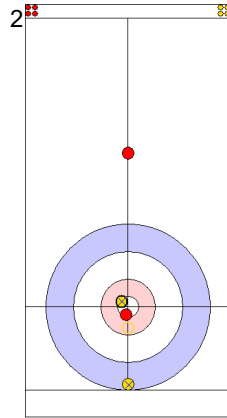

Game - Shot by Shot

End 5 ● **ESP - Spain** **4 + 2 (this end) = 6** ⊗ **USA - United States** **6 + 0 (this end) = 6**

	ESP	USA
Total Score	6	6
Time left	07:16	07:57

Legend:
↻ Clockwise ↺ Counter-clockwise - Not considered

Game - Shot by Shot

End 6 **ESP - Spain 6 + 0 (this end) = 6** **USA - United States 6 + 1 (this end) = 7**

Prepositioned Stones

ESP: OTAEGI O
Draw 100%

USA: THIESSE C
Raise 100%

ESP: UNANUE M
Draw 100%

USA: DROPKIN K
Clearing 100%