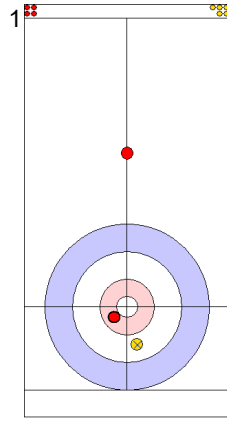

Game - Shot by Shot

End 1 ● **ESP - Spain** 0 + 3 (this end) = 3 ● **USA - United States** 0 + 0 (this end) = 0

	ESP	USA
Total Score	3	0
Time left	19:43	19:45

Legend:
 ⤵ Clockwise ⤴ Counter-clockwise - Not considered

Game - Shot by Shot

End 2 **ESP - Spain** **3 + 0 (this end) = 3** **USA - United States** **0 + 2 (this end) = 2**

Prepositioned Stones

ESP: OTAEGI O
Draw ⌚ 75%

USA: THIESSE C
Draw ⌚ 100%

ESP: UNANUE M
Draw ⌚ 0%