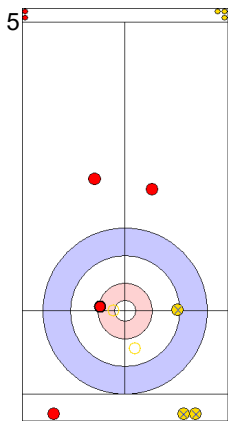

ESP: UNANUE M
Double Take-out   ⌚ 100%