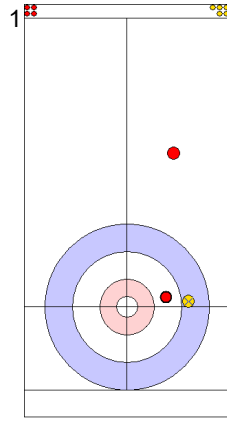

ESP: OTAEGI O
Draw   ⤵ 75%