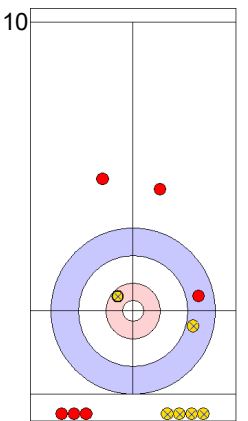

USA: DROPKIN K
Promotion Take-out ⌚ 100%

ESP: UNANUE M
Double Take-out ⌚ 100%

USA: DROPKIN K
Take-out ⌚ 100%

ESP: UNANUE M
Hit and Roll ⌚ 75%

USA: DROPKIN K
Hit and Roll ⌚ 75%

ESP: OTAEGI O
Hit and Roll ⌚ 75%

USA: THIESSE C
Draw ⌚ 100%

	ESP	USA
Total Score	3	2
Time left	17:44	16:58

Legend:
 ⌚ Clockwise ⌚ Counter-clockwise - Not considered

Game - Shot by Shot

End 3 ● **ESP - Spain** 3 + 1 (this end) = 4 ● **USA - United States** 2 + 0 (this end) = 2

	ESP	USA
Total Score	4	2
Time left	14:44	13:43

Legend:
 ↻ Clockwise ↻ Counter-clockwise - Not considered

Game - Shot by Shot

End 4 ● **ESP - Spain** **4 + 0** (this end) = **4** ● **USA - United States** **2 + 4** (this end) = **6**