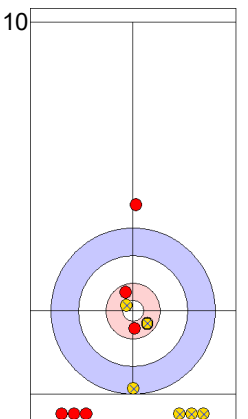

ESP: UNANUE M
Guard 100%

USA: DROPKIN K
Clearing 100%

ESP: UNANUE M
Guard 100%

USA: DROPKIN K
Clearing 100%

ESP: OTAEGI O
Guard 100%

USA: THIESSE C
Draw 25%

	ESP	USA
Total Score	6	7
Time left	05:06	05:46

Legend:
↻ Clockwise ↺ Counter-clockwise - Not considered

Game - Shot by Shot

End 7 ● **ESP - Spain** 6 + 2 (this end) = 8 ● **USA - United States** 7 + 0 (this end) = 7

	ESP	USA
Total Score	8	7
Time left	03:12	02:59

Legend:
 ↻ Clockwise ↺ Counter-clockwise - Not considered