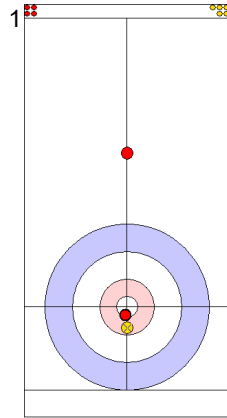

ESP: OTAEGI O
Draw 100%