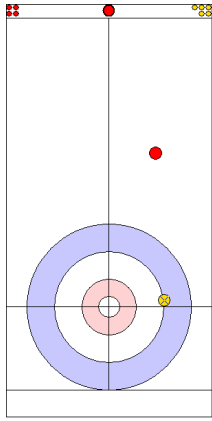

Game - Shot by Shot

End 8   ● **ESP - Spain**   **8 + 0** (this end) = **8**   ● **USA - United States**   **7 + 1** (this end) = **8**

Power Play
Prepositioned Stones