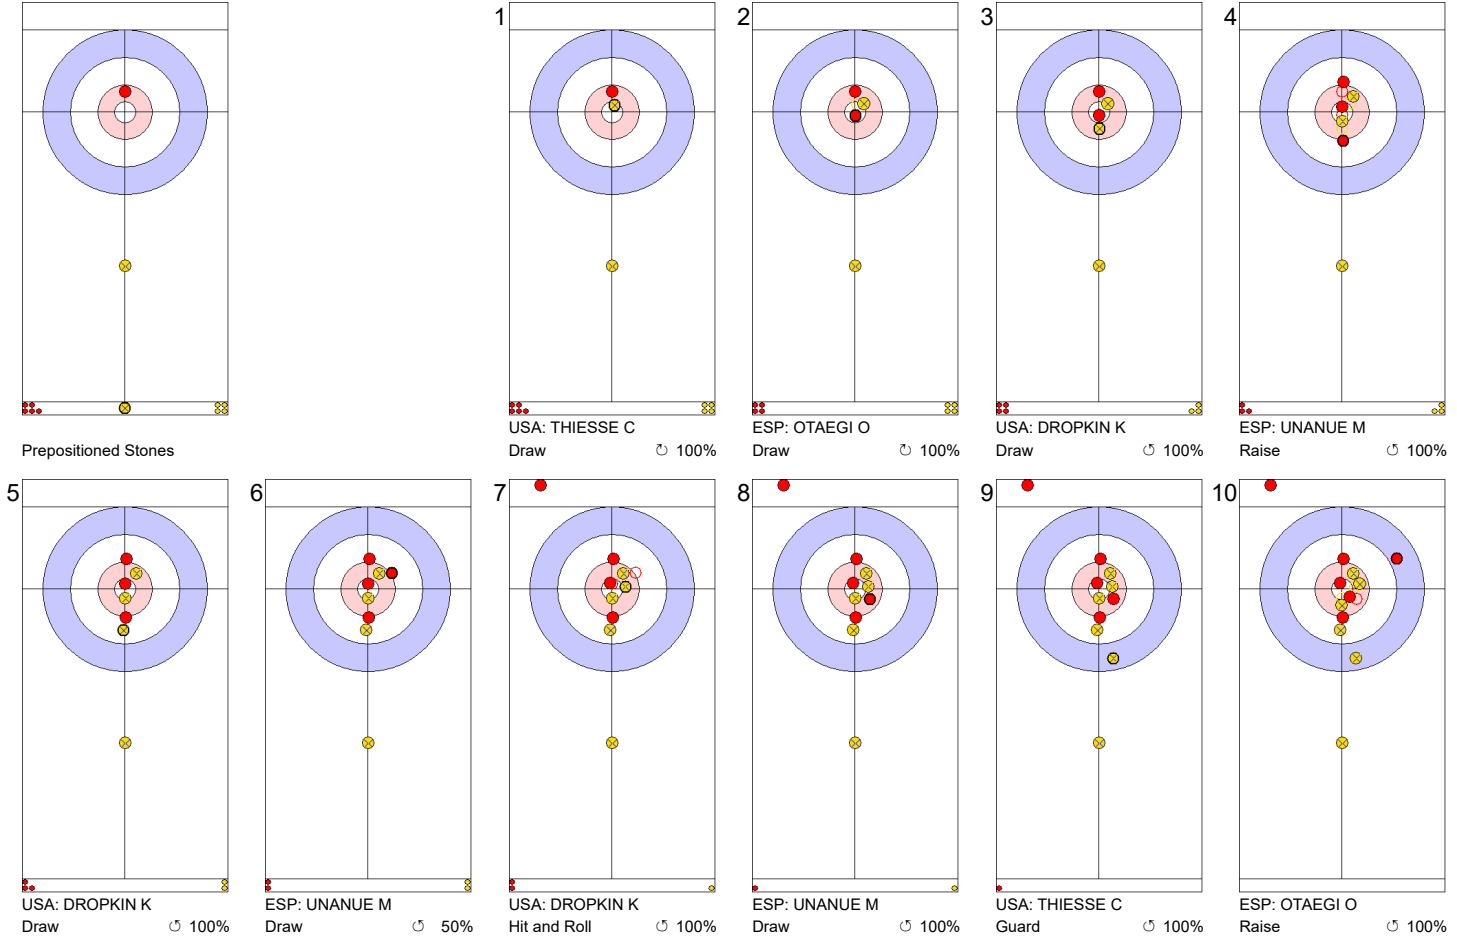

USA: DROPKIN K
Promotion Take-out ⤵ 100%

ESP: OTAEGI O
Draw ⤵ 25%

USA: THIESSE C
Draw ⤵ 100%
Measurement

	ESP	USA
Total Score	4	6
Time left	11:20	10:48

Legend:
 ⤵ Clockwise ⤴ Counter-clockwise - Not considered

Game - Shot by Shot

End 5 ● **ESP - Spain** **4 + 2 (this end) = 6** ⊗ **USA - United States** **6 + 0 (this end) = 6**

	ESP	USA
Total Score	6	6
Time left	07:16	07:57

Legend:
↻ Clockwise ↺ Counter-clockwise - Not considered