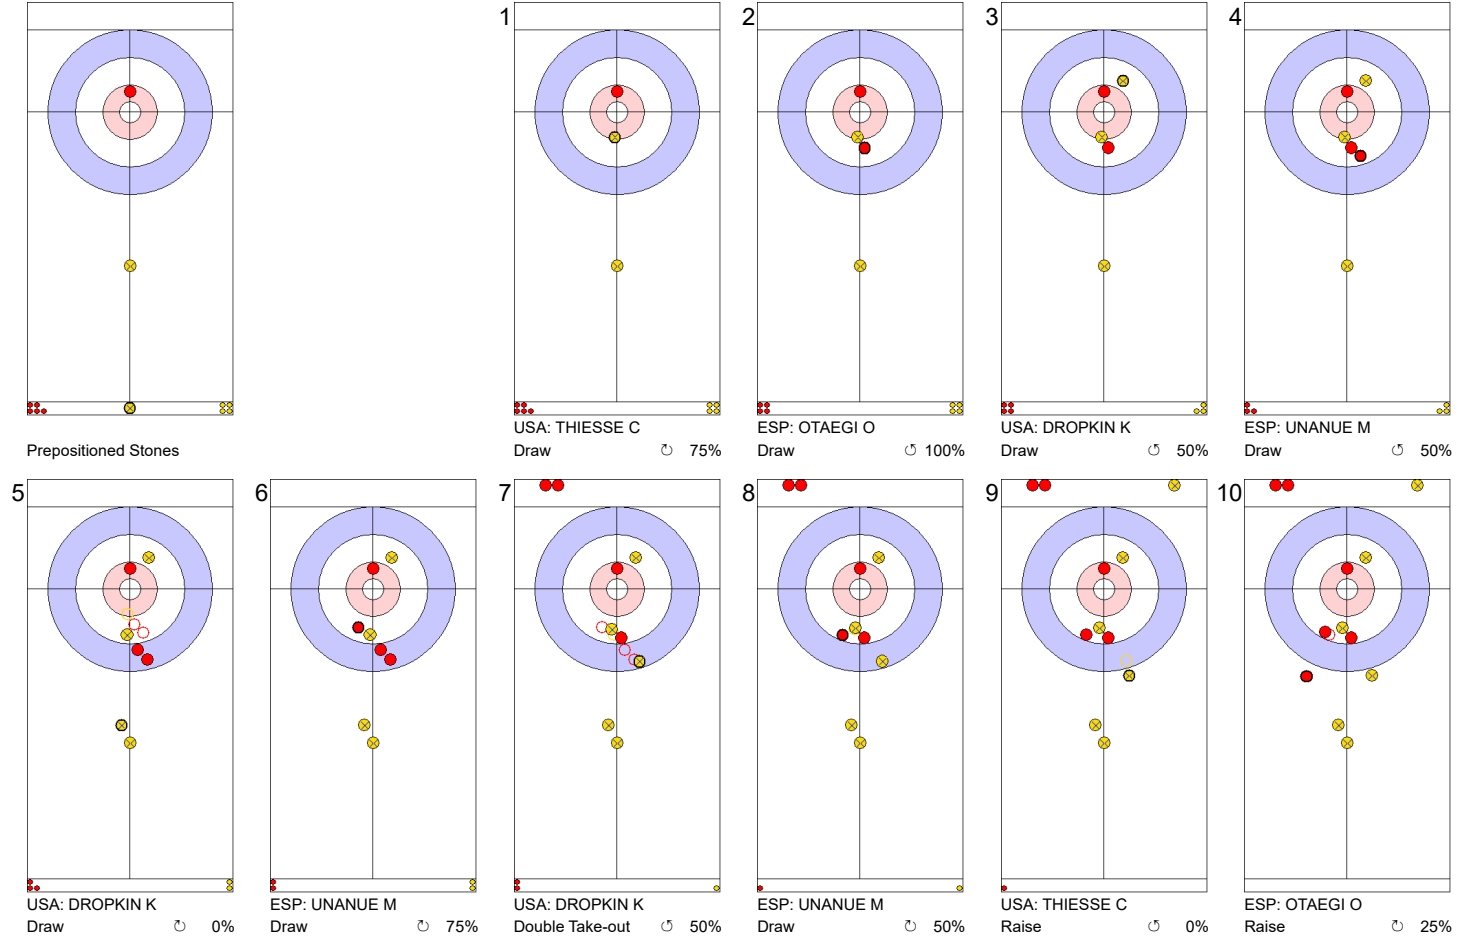

USA: DROPKIN K
Promotion Take-out ⌚ 100%

ESP: UNANUE M
Double Take-out ⌚ 100%

USA: DROPKIN K
Take-out ⌚ 100%

ESP: UNANUE M
Hit and Roll ⌚ 75%

USA: DROPKIN K
Hit and Roll ⌚ 75%

ESP: OTAEGI O
Hit and Roll ⌚ 75%

USA: THIESSE C
Draw ⌚ 100%

	ESP	USA
Total Score	3	2
Time left	17:44	16:58

Legend:
 ⌚ Clockwise ⌚ Counter-clockwise - Not considered

Game - Shot by Shot

End 3 ● **ESP - Spain** 3 + 1 (this end) = 4 ● **USA - United States** 2 + 0 (this end) = 2

	ESP	USA
Total Score	4	2
Time left	14:44	13:43

Legend:
 ↻ Clockwise ↻ Counter-clockwise - Not considered

Game - Shot by Shot

End 4 ● **ESP - Spain** **4 + 0** (this end) = **4** ● **USA - United States** **2 + 4** (this end) = **6**