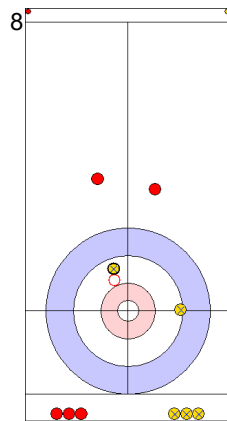

USA: DROPKIN K
Promotion Take-out ⌚ 100%

ESP: UNANUE M
Double Take-out ⌚ 100%

USA: DROPKIN K
Take-out ⌚ 100%

ESP: UNANUE M
Hit and Roll ⌚ 75%

USA: DROPKIN K
Hit and Roll ⌚ 75%

ESP: OTAEGI O
Hit and Roll ⌚ 75%

USA: THIESSE C
Draw ⌚ 100%

	ESP	USA
Total Score	3	2
Time left	17:44	16:58

Legend:
 ⌚ Clockwise ⌚ Counter-clockwise - Not considered

Game - Shot by Shot

End 3 ● **ESP - Spain** 3 + 1 (this end) = 4 ● **USA - United States** 2 + 0 (this end) = 2

	ESP	USA
Total Score	4	2
Time left	14:44	13:43

Legend:
 ↻ Clockwise ↻ Counter-clockwise - Not considered

Game - Shot by Shot

End 4 ● **ESP - Spain** **4 + 0** (this end) = **4** ● **USA - United States** **2 + 4** (this end) = **6**