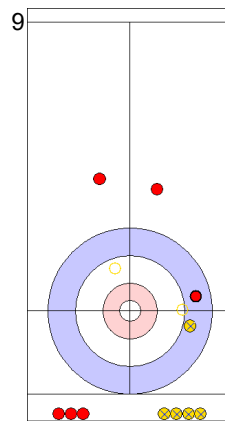

USA: DROPKIN K
Promotion Take-out ⌚ 100%

ESP: UNANUE M
Double Take-out ⌚ 100%

USA: DROPKIN K
Take-out ⌚ 100%

ESP: UNANUE M
Hit and Roll ⌚ 75%

USA: DROPKIN K
Hit and Roll ⌚ 75%

ESP: OTAEGI O
Hit and Roll ⌚ 75%

USA: THIESSE C
Draw ⌚ 100%

	ESP	USA
Total Score	3	2
Time left	17:44	16:58

Legend:
 ⌚ Clockwise ⌚ Counter-clockwise - Not considered

Game - Shot by Shot

End 3 ● **ESP - Spain** 3 + 1 (this end) = 4 ● **USA - United States** 2 + 0 (this end) = 2

	ESP	USA
Total Score	4	2
Time left	14:44	13:43

Legend:
 ↻ Clockwise ↻ Counter-clockwise - Not considered

Game - Shot by Shot

End 4 ● **ESP - Spain** **4 + 0** (this end) = **4** ● **USA - United States** **2 + 4** (this end) = **6**