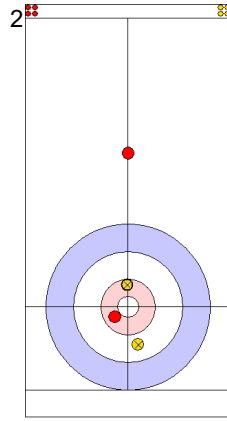

Game - Shot by Shot

End 1 ● **ESP - Spain** 0 + 3 (this end) = 3 ● **USA - United States** 0 + 0 (this end) = 0

	ESP	USA
Total Score	3	0
Time left	19:43	19:45

Legend:
 ⤵ Clockwise ⤴ Counter-clockwise - Not considered

Game - Shot by Shot

End 2 **ESP - Spain** **3 + 0 (this end) = 3** **USA - United States** **0 + 2 (this end) = 2**

Prepositioned Stones

ESP: OTAEGI O
Draw ⌚ 75%

USA: THIESSE C
Draw ⌚ 100%

ESP: UNANUE M
Draw ⌚ 0%

USA: THIESSE C
Draw ⌚ 100%

	ESP	USA
Total Score	3	2
Time left	17:44	16:58

Legend:
 ⌚ Clockwise ⌚ Counter-clockwise - Not considered

Game - Shot by Shot

End 3 ● **ESP - Spain** 3 + 1 (this end) = 4 ● **USA - United States** 2 + 0 (this end) = 2