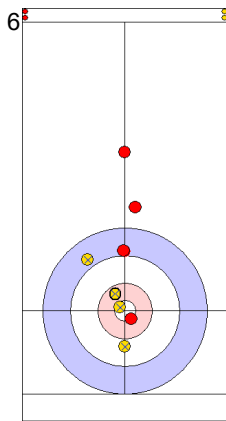

USA: DROPKIN K
Draw   ⤵ 100%