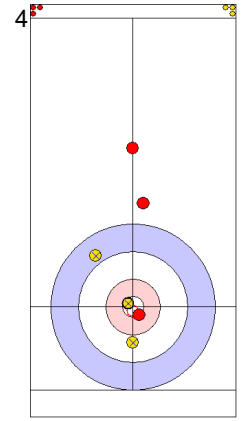

USA: DROPKIN K
Draw   ⤵ 100%