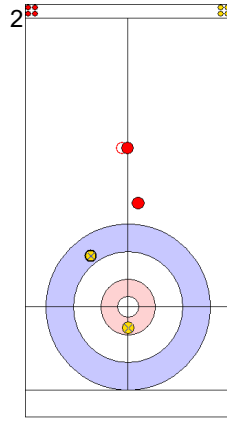

USA: THIESSE C
Draw   ⤵ 50%