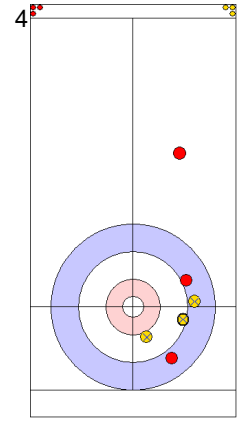

USA: DROPKIN K
Draw   ⤵ 75%