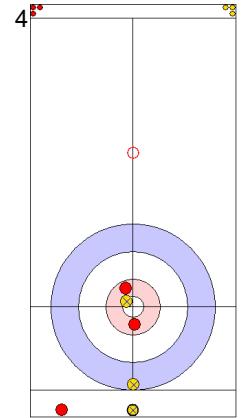

Game - Shot by Shot

End 5 ● **ESP - Spain** **4 + 2 (this end) = 6** ⊗ **USA - United States** **6 + 0 (this end) = 6**

	ESP	USA
Total Score	6	6
Time left	07:16	07:57

Legend:
↻ Clockwise ↺ Counter-clockwise - Not considered

Game - Shot by Shot

End 6 **ESP - Spain 6 + 0 (this end) = 6** **USA - United States 6 + 1 (this end) = 7**

Prepositioned Stones

ESP: OTAEGI O
Draw 100%

USA: THIESSE C
Raise 100%

ESP: UNANUE M
Draw 100%

USA: DROPKIN K
Clearing 100%