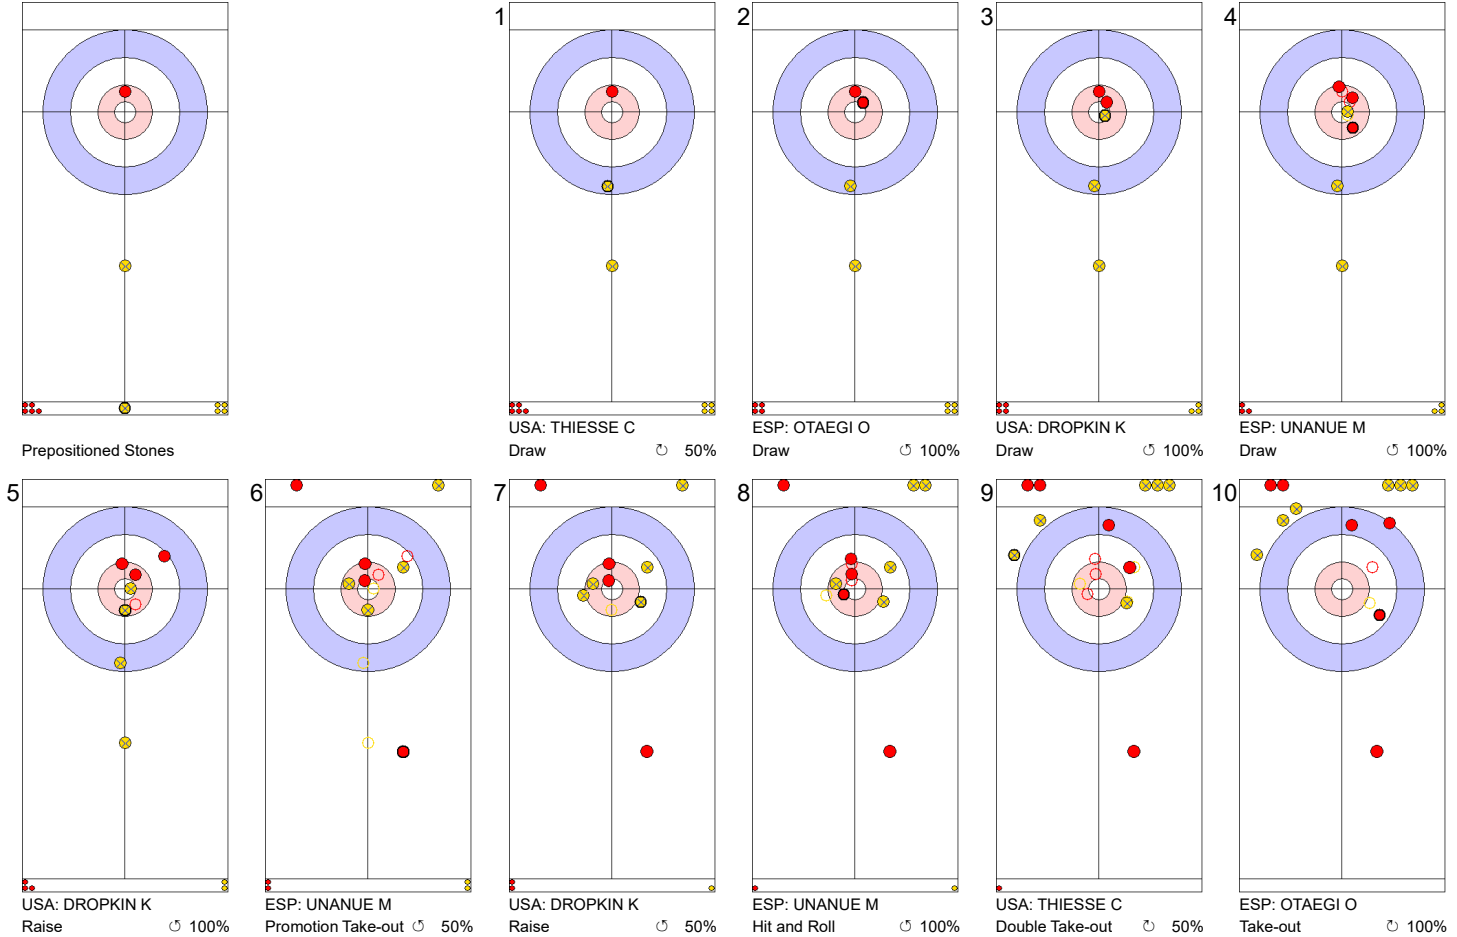

Game - Shot by Shot

End 1 ● **ESP - Spain** 0 + 3 (this end) = 3 ● **USA - United States** 0 + 0 (this end) = 0

	ESP	USA
Total Score	3	0
Time left	19:43	19:45

Legend:
 ⤵ Clockwise ⤴ Counter-clockwise - Not considered

Game - Shot by Shot

End 2 **ESP - Spain** **3 + 0 (this end) = 3** **USA - United States** **0 + 2 (this end) = 2**

Prepositioned Stones

ESP: OTAEGI O
Draw ⌚ 75%

USA: THIESSE C
Draw ⌚ 100%

ESP: UNANUE M
Draw ⌚ 0%