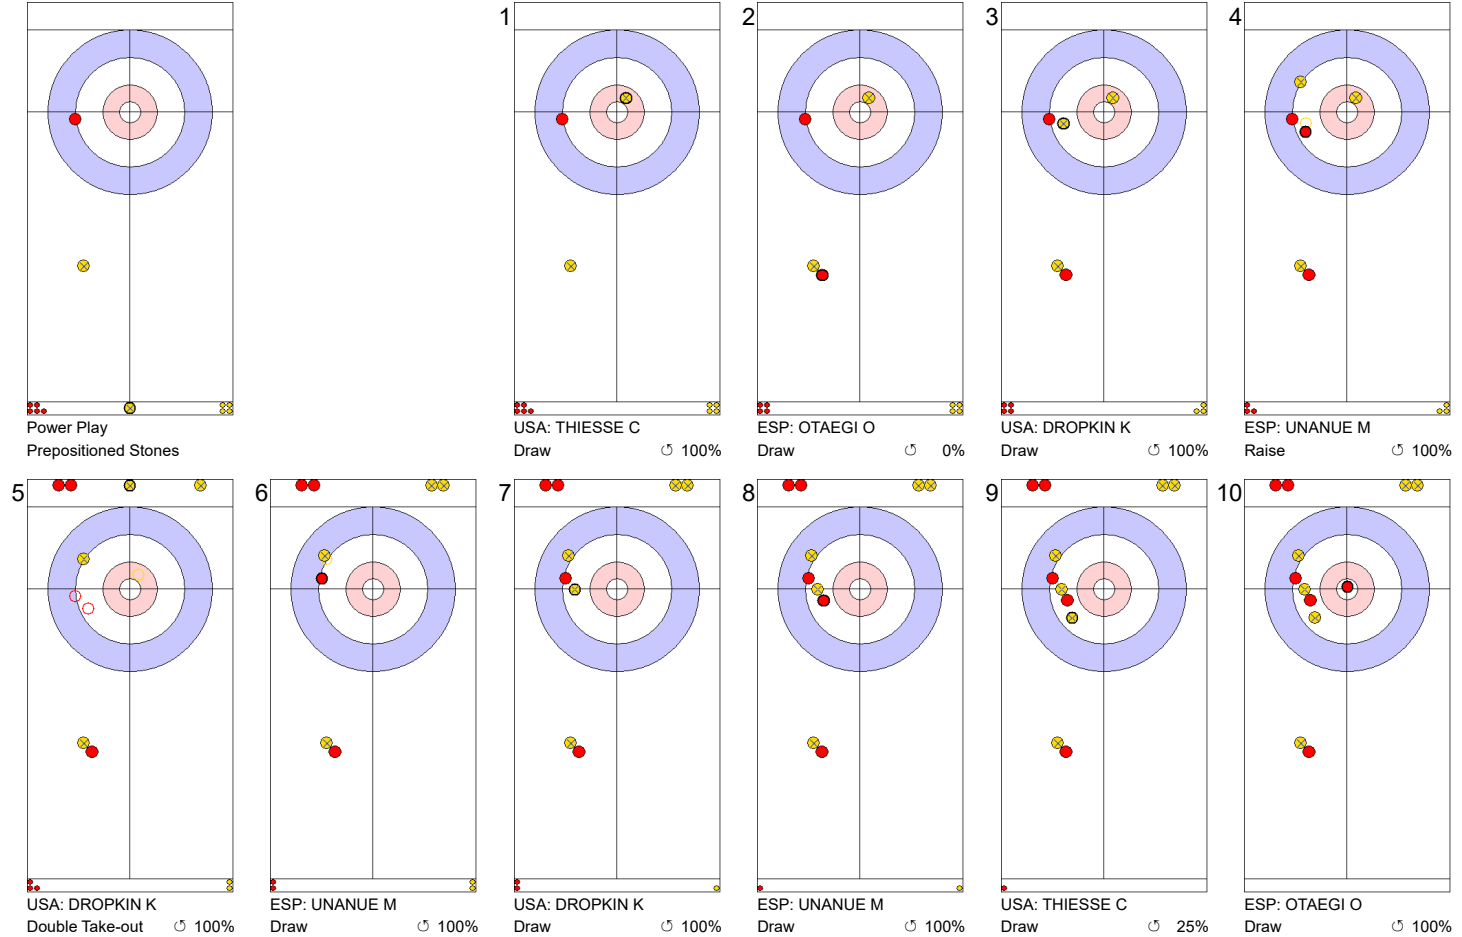

Game - Shot by Shot

End 5 ● **ESP - Spain** **4 + 2 (this end) = 6** ⊗ **USA - United States** **6 + 0 (this end) = 6**

	ESP	USA
Total Score	6	6
Time left	07:16	07:57

Legend:
↻ Clockwise ↺ Counter-clockwise - Not considered

ESP: UNANUE M
Guard 100%

USA: DROPKIN K
Clearing 100%

ESP: UNANUE M
Guard 100%

USA: DROPKIN K
Clearing 100%

ESP: OTAEGI O
Guard 100%

USA: THIESSE C
Draw 25%

	ESP	USA
Total Score	6	7
Time left	05:06	05:46

Legend:
↻ Clockwise ↺ Counter-clockwise - Not considered

Game - Shot by Shot

End 7 ● **ESP - Spain** 6 + 2 (this end) = 8 ● **USA - United States** 7 + 0 (this end) = 7

	ESP	USA
Total Score	8	7
Time left	03:12	02:59

Legend:
 ↻ Clockwise ↺ Counter-clockwise - Not considered