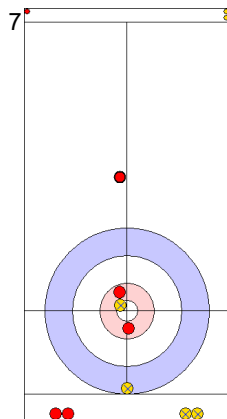

ESP: UNANUE M
Guard 100%