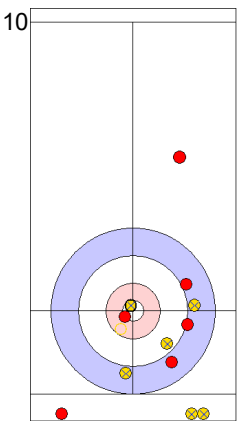

USA: THIESSE C
Take-out
Time-out   ⤵ 100%

	ESP	USA
Total Score	8	8
Time left	01:19	00:20

Legend:
⤵ Clockwise   ⤴ Counter-clockwise   - Not considered