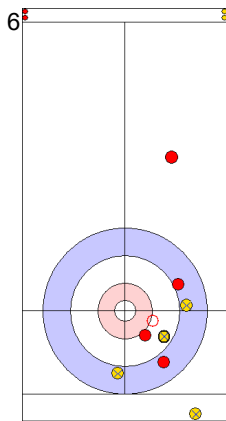

USA: DROPKIN K
Draw   ⤵ 75%