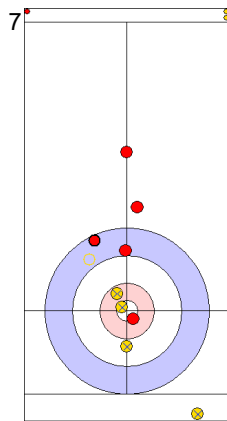

ESP: UNANUE M
Hit and Roll   ⤵ 50%