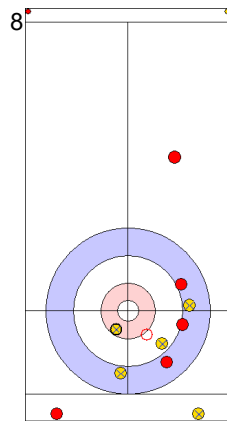

ESP: UNANUE M
Raise ⤵ 100%

USA: DROPKIN K
Draw ⤵ 75%

ESP: UNANUE M
Raise ⤵ 100%

USA: DROPKIN K
Draw ⤵ 75%

ESP: UNANUE M
Raise ⤵ 75%

USA: DROPKIN K
Take-out ⤵ 100%

ESP: OTAEGI O
Draw
Time-out ⤵ 100%

USA: THIESSE C
Take-out
Time-out ⤵ 100%

	ESP	USA
Total Score	8	8
Time left	01:19	00:20

Legend:
 ⤵ Clockwise ⤴ Counter-clockwise - Not considered

Game - Shot by Shot

End 9 **ESP - Spain** **8 + 1 (this end) = 9** **USA - United States** **8 + 0 (this end) = 8**