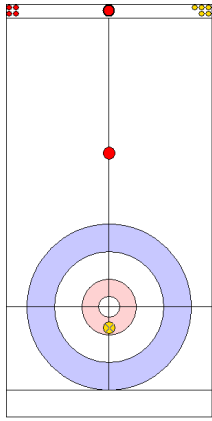

USA: THIESSE C
Draw ⌚ 100%

	ESP	USA
Total Score	3	2
Time left	17:44	16:58

Legend:
 ⌚ Clockwise ⌚ Counter-clockwise - Not considered

Game - Shot by Shot

End 3 ● **ESP - Spain** 3 + 1 (this end) = 4 ● **USA - United States** 2 + 0 (this end) = 2

	ESP	USA
Total Score	4	2
Time left	14:44	13:43

Legend:
 ↻ Clockwise ↻ Counter-clockwise - Not considered

Game - Shot by Shot

End 4 ● **ESP - Spain** **4 + 0** (this end) = **4** ● **USA - United States** **2 + 4** (this end) = **6**