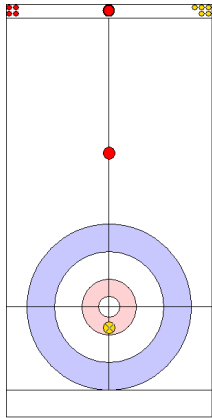

Game - Shot by Shot

End 6 **ESP - Spain 6 + 0 (this end) = 6** **USA - United States 6 + 1 (this end) = 7**

Prepositioned Stones