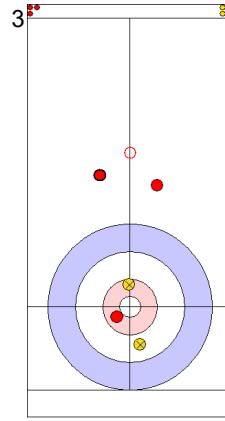

Game - Shot by Shot

End 1 ● **ESP - Spain** 0 + 3 (this end) = 3 ● **USA - United States** 0 + 0 (this end) = 0

	ESP	USA
Total Score	3	0
Time left	19:43	19:45

Legend:
 ⤵ Clockwise ⤴ Counter-clockwise - Not considered

Game - Shot by Shot

End 2 **ESP - Spain** **3 + 0 (this end) = 3** **USA - United States** **0 + 2 (this end) = 2**

Prepositioned Stones

ESP: OTAEGI O
Draw ⌚ 75%

USA: THIESSE C
Draw ⌚ 100%

ESP: UNANUE M
Draw ⌚ 0%

USA: THIESSE C
Draw ⌚ 100%

	ESP	USA
Total Score	3	2
Time left	17:44	16:58

Legend:
 ⌚ Clockwise ⌚ Counter-clockwise - Not considered

Game - Shot by Shot

End 3 ● **ESP - Spain** 3 + 1 (this end) = 4 ● **USA - United States** 2 + 0 (this end) = 2