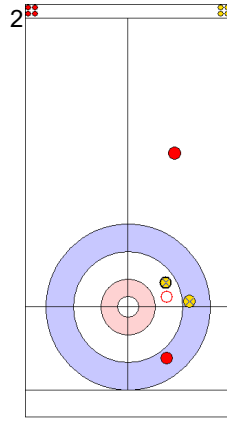

Game - Shot by Shot

End 7 ● **ESP - Spain** 6 + 2 (this end) = 8 ● **USA - United States** 7 + 0 (this end) = 7

	ESP	USA
Total Score	8	7
Time left	03:12	02:59

Legend:
 ↻ Clockwise ↺ Counter-clockwise - Not considered

Game - Shot by Shot

End 8 ● **ESP - Spain** **8 + 0** (this end) = **8** ● **USA - United States** **7 + 1** (this end) = **8**

Power Play
Prepositioned Stones

ESP: OTAEGI O
Draw ⤵ 75%

USA: THIESSE C
Raise ⤵ 100%