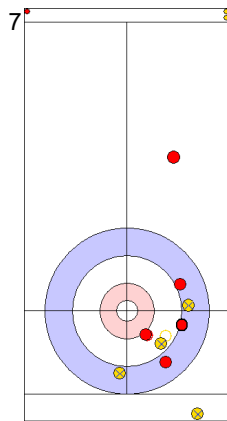

ESP: UNANUE M
Raise ⤵ 100%

USA: DROPKIN K
Draw ⤵ 75%

ESP: UNANUE M
Raise ⤵ 100%

USA: DROPKIN K
Draw ⤵ 75%

ESP: UNANUE M
Raise ⤵ 75%

USA: DROPKIN K
Take-out ⤵ 100%

ESP: OTAEGI O
Draw
Time-out ⤵ 100%

USA: THIESSE C
Take-out
Time-out ⤵ 100%

	ESP	USA
Total Score	8	8
Time left	01:19	00:20

Legend:
 ⤵ Clockwise ⤴ Counter-clockwise - Not considered

Game - Shot by Shot

End 9 **ESP - Spain** **8 + 1 (this end) = 9** **USA - United States** **8 + 0 (this end) = 8**