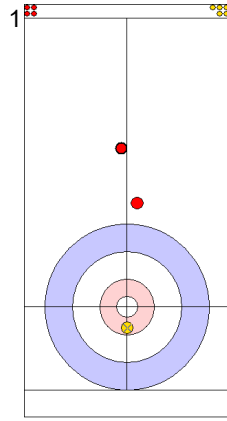

ESP: OTAEGI O
Draw   ⤵ 0%