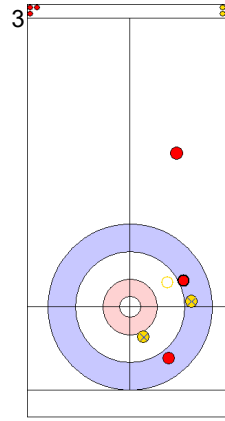

Game - Shot by Shot

End 7 ● **ESP - Spain** 6 + 2 (this end) = 8 ● **USA - United States** 7 + 0 (this end) = 7

	ESP	USA
Total Score	8	7
Time left	03:12	02:59

Legend:
 ↻ Clockwise ↺ Counter-clockwise - Not considered

Game - Shot by Shot

End 8 ● **ESP - Spain** **8 + 0** (this end) = **8** ● **USA - United States** **7 + 1** (this end) = **8**

Power Play
Prepositioned Stones

ESP: OTAEGI O
Draw ⤵ 75%

USA: THIESSE C
Raise ⤵ 100%