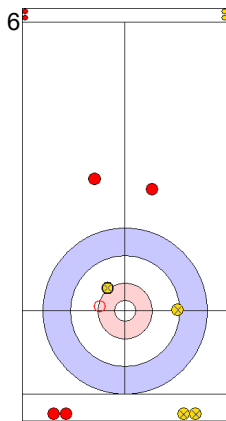

USA: DROPKIN K
Take-out   ⌚ 100%