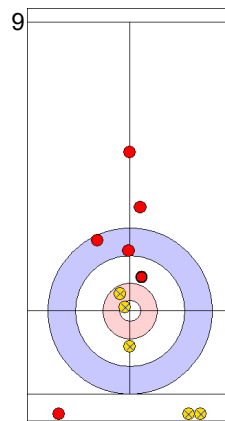

ESP: OTAEGI O
Draw   ⤵ 25%