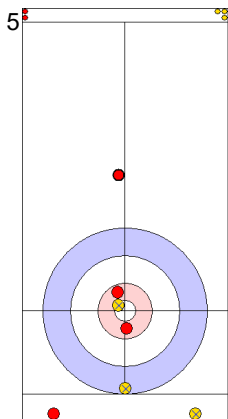

Game - Shot by Shot

End 5 ● **ESP - Spain** **4 + 2 (this end) = 6** ⊗ **USA - United States** **6 + 0 (this end) = 6**

	ESP	USA
Total Score	6	6
Time left	07:16	07:57

Legend:
↻ Clockwise ↺ Counter-clockwise - Not considered

Game - Shot by Shot

End 6 **ESP - Spain 6 + 0 (this end) = 6** **USA - United States 6 + 1 (this end) = 7**

Prepositioned Stones

ESP: OTAEGI O
Draw 100%

USA: THIESSE C
Raise 100%

ESP: UNANUE M
Draw 100%

USA: DROPKIN K
Clearing 100%