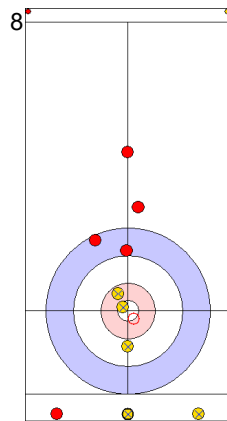

	ESP	USA
Total Score	4	2
Time left	14:44	13:43

Legend:
 ↻ Clockwise ↻ Counter-clockwise - Not considered

Game - Shot by Shot

End 4 ● **ESP - Spain** **4 + 0** (this end) = **4** ● **USA - United States** **2 + 4** (this end) = **6**

USA: DROPKIN K
Promotion Take-out ⤵ 100%

ESP: OTAEGI O
Draw ⤵ 25%

USA: THIESSE C
Draw ⤵ 100%
Measurement

	ESP	USA
Total Score	4	6
Time left	11:20	10:48

Legend:
 ⤵ Clockwise ⤴ Counter-clockwise - Not considered

Game - Shot by Shot

End 5 ● **ESP - Spain** **4 + 2 (this end) = 6** ⊗ **USA - United States** **6 + 0 (this end) = 6**

	ESP	USA
Total Score	6	6
Time left	07:16	07:57

Legend:
↻ Clockwise ↺ Counter-clockwise - Not considered