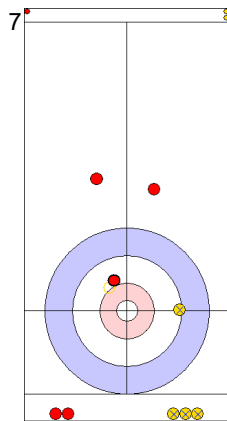

ESP: UNANUE M
Hit and Roll   ⌚ 75%