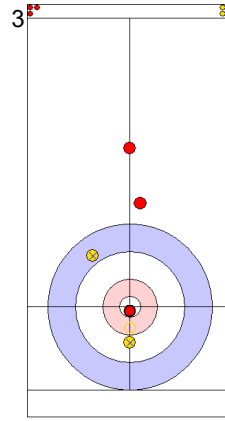

ESP: UNANUE M
Draw   ⤵ 100%