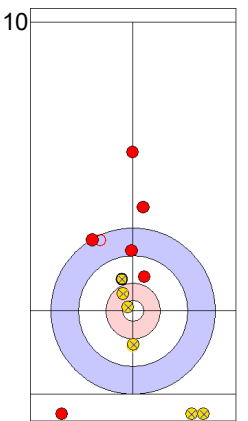

	ESP	USA
Total Score	4	2
Time left	14:44	13:43

Legend:
 ↻ Clockwise ↻ Counter-clockwise - Not considered

Game - Shot by Shot

End 4 ● **ESP - Spain** **4 + 0** (this end) = **4** ● **USA - United States** **2 + 4** (this end) = **6**

USA: DROPKIN K
Promotion Take-out ⤵ 100%

ESP: OTAEGI O
Draw ⤵ 25%

USA: THIESSE C
Draw ⤵ 100%
Measurement

	ESP	USA
Total Score	4	6
Time left	11:20	10:48

Legend:
 ⤵ Clockwise ⤴ Counter-clockwise - Not considered

Game - Shot by Shot

End 5 ● **ESP - Spain** **4 + 2 (this end) = 6** ⊗ **USA - United States** **6 + 0 (this end) = 6**

	ESP	USA
Total Score	6	6
Time left	07:16	07:57

Legend:
↻ Clockwise ↺ Counter-clockwise - Not considered