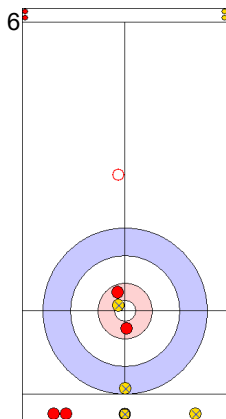

USA: DROPKIN K
Clearing 100%