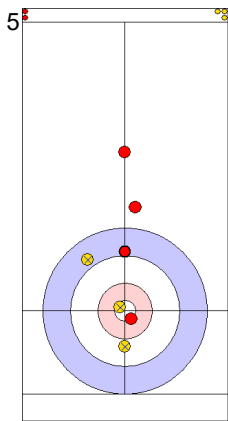

ESP: UNANUE M
Draw   ⤵ 50%