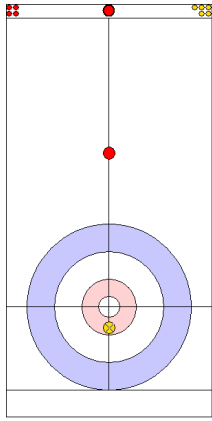

Game - Shot by Shot

End 1 ● **ESP - Spain** 0 + 3 (this end) = 3 ● **USA - United States** 0 + 0 (this end) = 0

	ESP	USA
Total Score	3	0
Time left	19:43	19:45

Legend:
 ⤵ Clockwise ⤴ Counter-clockwise - Not considered

Game - Shot by Shot

End 2 **ESP - Spain** **3 + 0 (this end) = 3** **USA - United States** **0 + 2 (this end) = 2**

Prepositioned Stones

ESP: OTAEGI O
Draw ⌚ 75%

USA: THIESSE C
Draw ⌚ 100%

ESP: UNANUE M
Draw ⌚ 0%