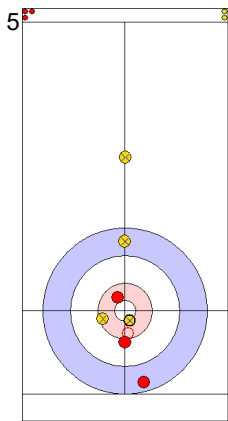

EST: KALDVEE M  
Through    -

	NOR	EST
Total Score	1	2
Time left	15:17	16:12

**Legend:**  
 ↻ Clockwise                                      ↻ Counter-clockwise                                      - Not considered

**Game - Shot by Shot**

**End 4**   **NOR - Norway** 1 + 3 (this end) = 4   **EST - Estonia** 2 + 0 (this end) = 2

Prepositioned Stones

EST: KALDVEE M  
Draw   ⤵ 50%

NOR: ROENNING M  
Draw   ⤵ 50%

EST: LILL H  
Draw   ⤵ 25%

NOR: BRAENDEN M  
Draw   ⤵ 100%

EST: LILL H  
Draw   ⤵ 100%

NOR: BRAENDEN M  
Double Take-out   ⤵ 100%

EST: LILL H  
Double Take-out   ⤵ 0%

NOR: BRAENDEN M  
Draw   ⤵ 75%

EST: KALDVEE M  
Double Take-out   ⤵ 75%