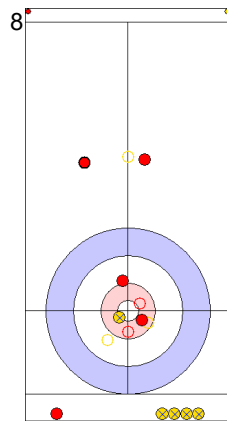

NOR: BRAENDEN M  
Draw   ⤵ 25%

EST: LILL H  
Draw   ⤵ 50%

NOR: BRAENDEN M  
Draw   ⤵ 100%

EST: LILL H  
Draw   ⤵ 100%

NOR: BRAENDEN M  
Double Take-out   ⤵ 100%

EST: KALDVEE M  
Guard   ⤵ 100%

NOR: ROENNING M  
Take-out   ⤵ 100%