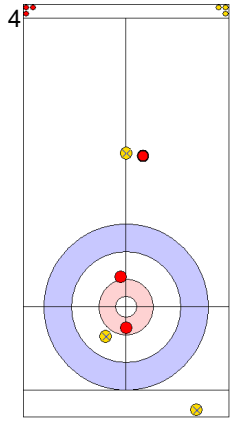

**Game - Shot by Shot**

**End 1**   **NOR - Norway**   **0 + 0** (this end) = **0**      **EST - Estonia**   **0 + 1** (this end) = **1**

	NOR	EST
Total Score	0	1
Time left	20:29	20:39

**Legend:**  
 ↻ Clockwise      ↺ Counter-clockwise      - Not considered

**Game - Shot by Shot**

**End 2**   **NOR - Norway** 0 + 1 (this end) = 1   **EST - Estonia** 1 + 0 (this end) = 1

Prepositioned Stones

EST: KALDVEE M  
Draw   ⤵ 75%

NOR: ROENNING M  
Raise   ⤵ 100%

EST: LILL H  
Draw   ⤵ 0%

NOR: BRAENDEN M  
Draw   ⤵ 25%

EST: LILL H  
Draw   ⤵ 50%

NOR: BRAENDEN M  
Draw   ⤵ 100%

EST: LILL H  
Draw   ⤵ 100%

NOR: BRAENDEN M  
Double Take-out   ⤵ 100%

EST: KALDVEE M  
Guard   ⤵ 100%

NOR: ROENNING M  
Take-out   ⤵ 100%