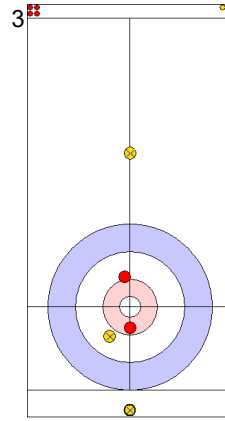

**Game - Shot by Shot**

**End 1**   **NOR - Norway**   **0 + 0** (this end) = **0**      **EST - Estonia**   **0 + 1** (this end) = **1**

	NOR	EST
Total Score	0	1
Time left	20:29	20:39

**Legend:**  
 ↻ Clockwise      ↺ Counter-clockwise      - Not considered

**Game - Shot by Shot**

**End 2**   **NOR - Norway** 0 + 1 (this end) = 1   **EST - Estonia** 1 + 0 (this end) = 1

Prepositioned Stones

EST: KALDVEE M  
Draw   ⤵ 75%

NOR: ROENNING M  
Raise   ⤵ 100%

EST: LILL H  
Draw   ⤵ 0%

NOR: BRAENDEN M  
Draw   ⤵ 25%

EST: LILL H  
Draw   ⤵ 50%

NOR: BRAENDEN M  
Draw   ⤵ 100%

EST: LILL H  
Draw   ⤵ 100%

NOR: BRAENDEN M  
Double Take-out   ⤵ 100%

EST: KALDVEE M  
Guard   ⤵ 100%

NOR: ROENNING M  
Take-out   ⤵ 100%