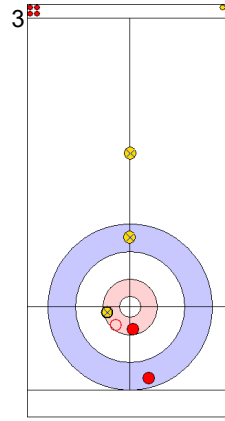

EST: KALDVEE M  
Through    -

	NOR	EST
Total Score	1	2
Time left	15:17	16:12

**Legend:**  
 ↻ Clockwise                                      ↻ Counter-clockwise                                      - Not considered

**Game - Shot by Shot**

**End 4**   **NOR - Norway** 1 + 3 (this end) = 4   **EST - Estonia** 2 + 0 (this end) = 2

Prepositioned Stones

EST: KALDVEE M  
Draw   ⤵ 50%

NOR: ROENNING M  
Draw   ⤵ 50%

EST: LILL H  
Draw   ⤵ 25%

NOR: BRAENDEN M  
Draw   ⤵ 100%

EST: LILL H  
Draw   ⤵ 100%

NOR: BRAENDEN M  
Double Take-out   ⤵ 100%

EST: LILL H  
Double Take-out   ⤵ 0%

NOR: BRAENDEN M  
Draw   ⤵ 75%

EST: KALDVEE M  
Double Take-out   ⤵ 75%