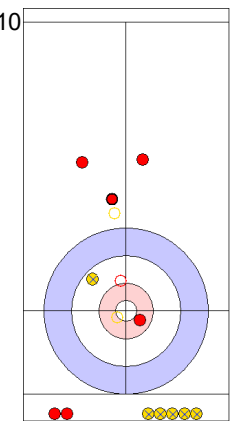

NOR: BRAENDEN M  
Draw   ⤵ 25%

EST: LILL H  
Draw   ⤵ 50%

NOR: BRAENDEN M  
Draw   ⤵ 100%

EST: LILL H  
Draw   ⤵ 100%

NOR: BRAENDEN M  
Double Take-out   ⤵ 100%

EST: KALDVEE M  
Guard   ⤵ 100%

NOR: ROENNING M  
Take-out   ⤵ 100%