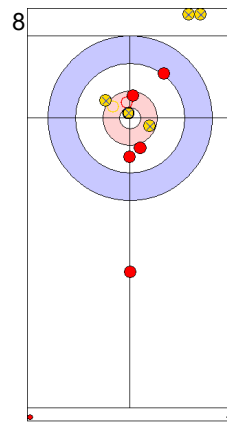

NOR: BRAENDEN M  
Draw    ↻ 100%

EST: LILL H  
Draw    ↻ 50%

NOR: BRAENDEN M  
Hit and Roll    ↻ 100%

EST: LILL H  
Draw    ↻ 100%

NOR: BRAENDEN M  
Draw    ↻ 75%

EST: LILL H  
Draw    ↻ 100%

NOR: ROENNING M  
Draw    ↻ 100%

EST: KALDVEE M  
Through    -

	NOR	EST
Total Score	1	2
Time left	15:17	16:12

**Legend:**  
 ↻ Clockwise                                      ↻ Counter-clockwise                                      - Not considered