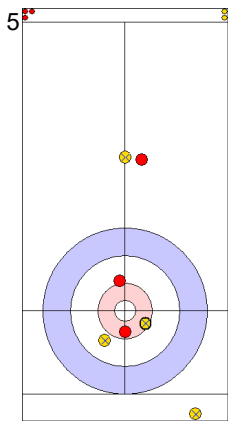

**Game - Shot by Shot**

**End 1**   **NOR - Norway**   **0 + 0** (this end) = **0**      **EST - Estonia**   **0 + 1** (this end) = **1**

	NOR	EST
Total Score	0	1
Time left	20:29	20:39

**Legend:**  
 ↻ Clockwise      ↺ Counter-clockwise      - Not considered

**Game - Shot by Shot**

**End 2**   **NOR - Norway** 0 + 1 (this end) = 1   **EST - Estonia** 1 + 0 (this end) = 1

Prepositioned Stones

EST: KALDVEE M  
Draw   ⤵ 75%

NOR: ROENNING M  
Raise   ⤵ 100%

EST: LILL H  
Draw   ⤵ 0%

NOR: BRAENDEN M  
Draw   ⤵ 25%

EST: LILL H  
Draw   ⤵ 50%

NOR: BRAENDEN M  
Draw   ⤵ 100%

EST: LILL H  
Draw   ⤵ 100%

NOR: BRAENDEN M  
Double Take-out   ⤵ 100%

EST: KALDVEE M  
Guard   ⤵ 100%

NOR: ROENNING M  
Take-out   ⤵ 100%