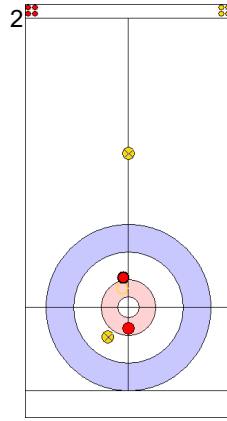

**Game - Shot by Shot**

**End 1**   **NOR - Norway**   **0 + 0** (this end) = **0**      **EST - Estonia**   **0 + 1** (this end) = **1**

	NOR	EST
Total Score	0	1
Time left	20:29	20:39

**Legend:**  
 ↻ Clockwise      ↺ Counter-clockwise      - Not considered

**Game - Shot by Shot**

**End 2**   **NOR - Norway** 0 + 1 (this end) = 1   **EST - Estonia** 1 + 0 (this end) = 1

Prepositioned Stones

EST: KALDVEE M  
Draw   ⤵ 75%

NOR: ROENNING M  
Raise   ⤵ 100%

EST: LILL H  
Draw   ⤵ 0%

NOR: BRAENDEN M  
Draw   ⤵ 25%

EST: LILL H  
Draw   ⤵ 50%

NOR: BRAENDEN M  
Draw   ⤵ 100%

EST: LILL H  
Draw   ⤵ 100%

NOR: BRAENDEN M  
Double Take-out   ⤵ 100%

EST: KALDVEE M  
Guard   ⤵ 100%

NOR: ROENNING M  
Take-out   ⤵ 100%