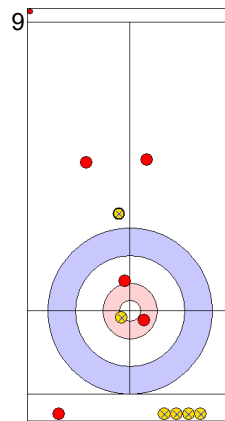

NOR: BRAENDEN M  
Draw   ⤵ 25%

EST: LILL H  
Draw   ⤵ 50%

NOR: BRAENDEN M  
Draw   ⤵ 100%

EST: LILL H  
Draw   ⤵ 100%

NOR: BRAENDEN M  
Double Take-out   ⤵ 100%

EST: KALDVEE M  
Guard   ⤵ 100%

NOR: ROENNING M  
Take-out   ⤵ 100%