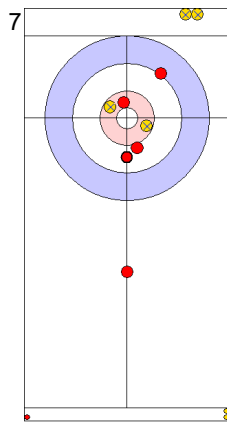

NOR: BRAENDEN M  
Draw    ↻ 100%

EST: LILL H  
Draw    ↻ 50%

NOR: BRAENDEN M  
Hit and Roll    ↻ 100%

EST: LILL H  
Draw    ↻ 100%

NOR: BRAENDEN M  
Draw    ↻ 75%

EST: LILL H  
Draw    ↻ 100%

NOR: ROENNING M  
Draw    ↻ 100%

EST: KALDVEE M  
Through    -

	NOR	EST
Total Score	1	2
Time left	15:17	16:12

**Legend:**  
 ↻ Clockwise                                      ↻ Counter-clockwise                                      - Not considered