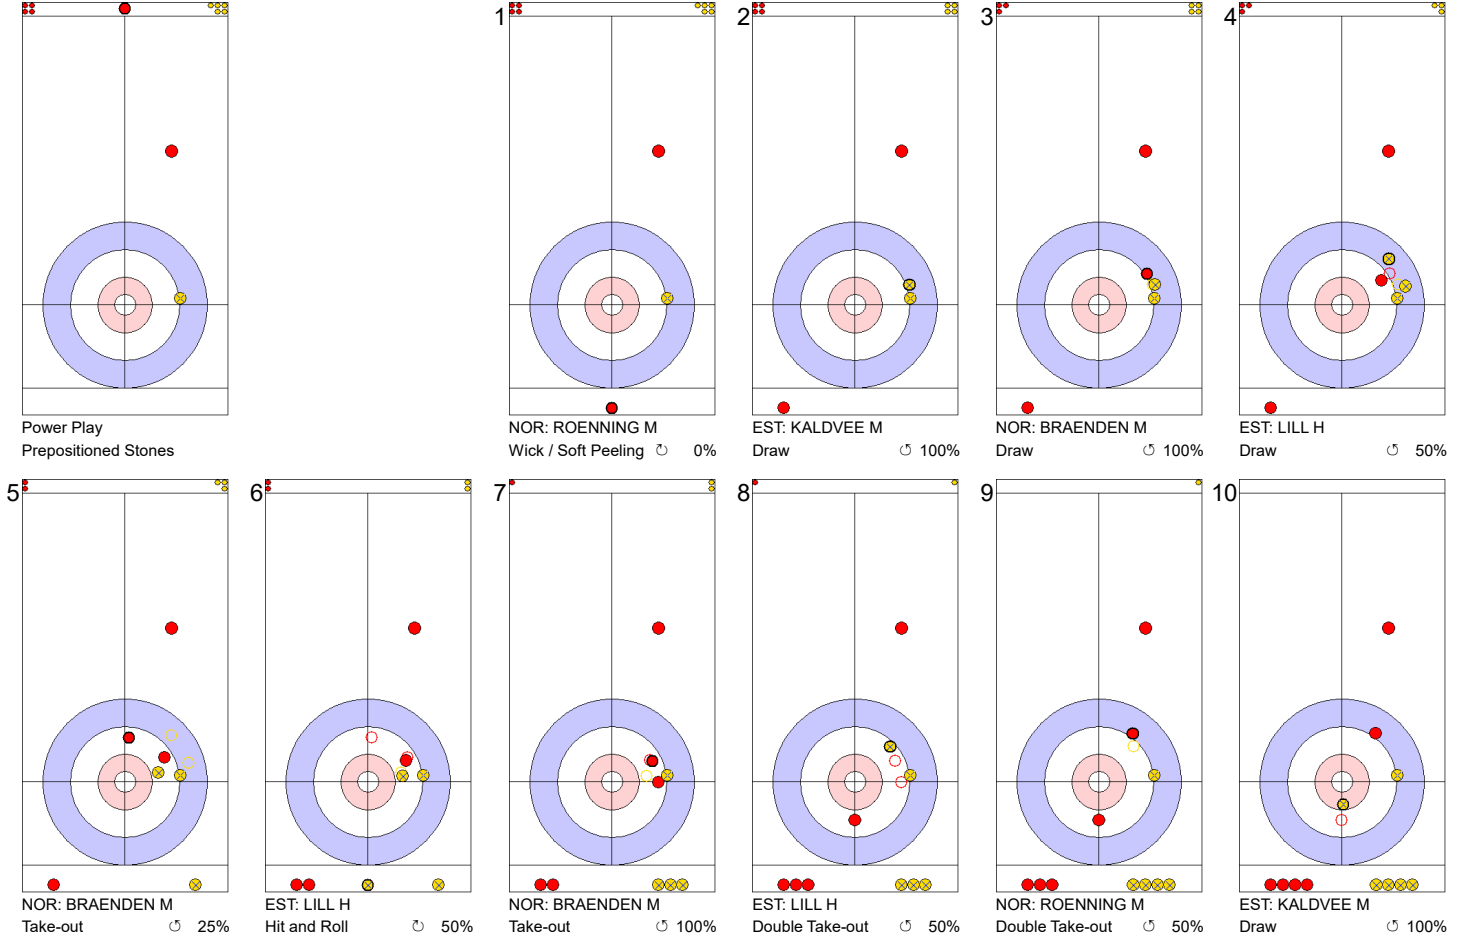

NOR: ROENNING M  
Take-out   ⤵ 100%

	NOR	EST
Total Score	4	2
Time left	12:06	13:49

**Legend:**  
 ⤵ Clockwise   ⤴ Counter-clockwise   - Not considered

**Game - Shot by Shot**

**End 5**    ● **NOR - Norway**    4 + 1 (this end) = 5                      ● **EST - Estonia**    2 + 0 (this end) = 2

	NOR	EST
Total Score	5	2
Time left	10:17	10:56

**Legend:**  
 ↻ Clockwise                      ↺ Counter-clockwise                      - Not considered

FRI 28 APR 2023  
Start Time 10:00

Qualification Game - Sheet B

**Game - Shot by Shot**

**End 6**   **NOR - Norway**   5 + 0 (this end) = 5   **EST - Estonia**   2 + 2 (this end) = 4

	NOR	EST
Total Score	5	4
Time left	06:02	07:44

**Legend:**  
 Clockwise     Counter-clockwise     - Not considered

FRI 28 APR 2023  
Start Time 10:00

**Qualification Game - Sheet B**

**Game - Shot by Shot**

**End 7**   **NOR - Norway** 5 + 3 (this end) = 8   **EST - Estonia** 4 + 0 (this end) = 4

	NOR	EST
Total Score	8	4
Time left	03:33	05:30