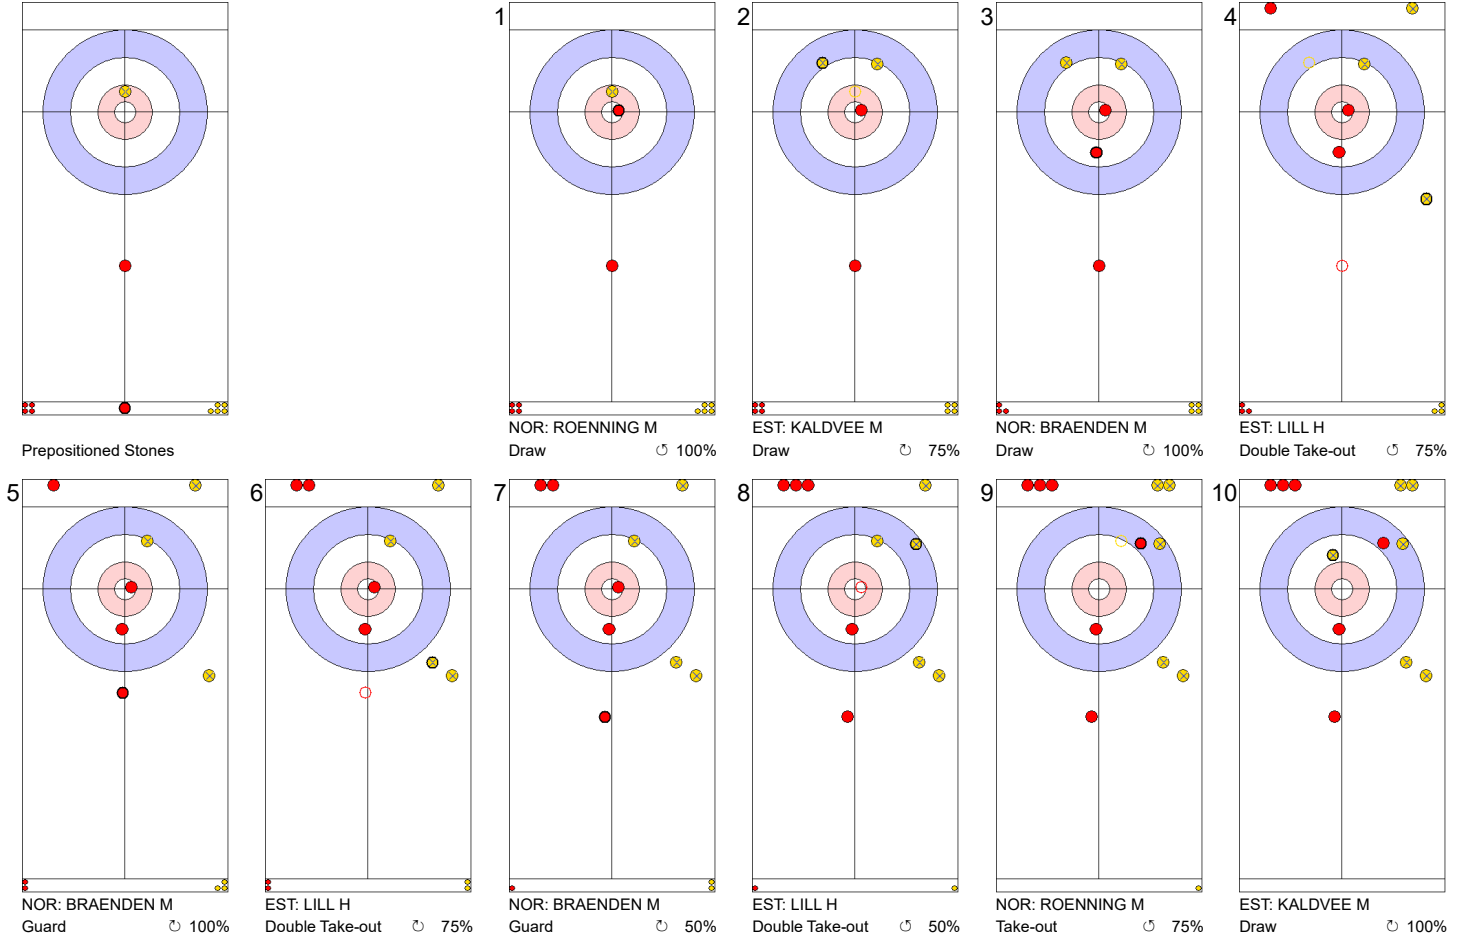

**Game - Shot by Shot**

**End 1**   **NOR - Norway**   **0 + 0** (this end) = **0**      **EST - Estonia**   **0 + 1** (this end) = **1**

	NOR	EST
Total Score	0	1
Time left	20:29	20:39

**Legend:**  
 ↻ Clockwise      ↺ Counter-clockwise      - Not considered

NOR: BRAENDEN M  
Draw   ⤵ 25%

EST: LILL H  
Draw   ⤵ 50%

NOR: BRAENDEN M  
Draw   ⤵ 100%

EST: LILL H  
Draw   ⤵ 100%

NOR: BRAENDEN M  
Double Take-out   ⤵ 100%

EST: KALDVEE M  
Guard   ⤵ 100%

NOR: ROENNING M  
Take-out   ⤵ 100%