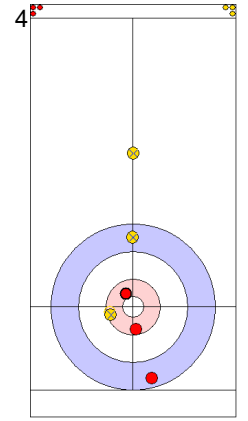

EST: KALDVEE M  
Through    -

	NOR	EST
Total Score	1	2
Time left	15:17	16:12

**Legend:**  
 ↻ Clockwise                                      ↻ Counter-clockwise                                      - Not considered

**Game - Shot by Shot**

**End 4**   **NOR - Norway** 1 + 3 (this end) = 4   **EST - Estonia** 2 + 0 (this end) = 2

Prepositioned Stones

EST: KALDVEE M  
Draw   ⤵ 50%

NOR: ROENNING M  
Draw   ⤵ 50%

EST: LILL H  
Draw   ⤵ 25%

NOR: BRAENDEN M  
Draw   ⤵ 100%

EST: LILL H  
Draw   ⤵ 100%

NOR: BRAENDEN M  
Double Take-out   ⤵ 100%

EST: LILL H  
Double Take-out   ⤵ 0%

NOR: BRAENDEN M  
Draw   ⤵ 75%

EST: KALDVEE M  
Double Take-out   ⤵ 75%