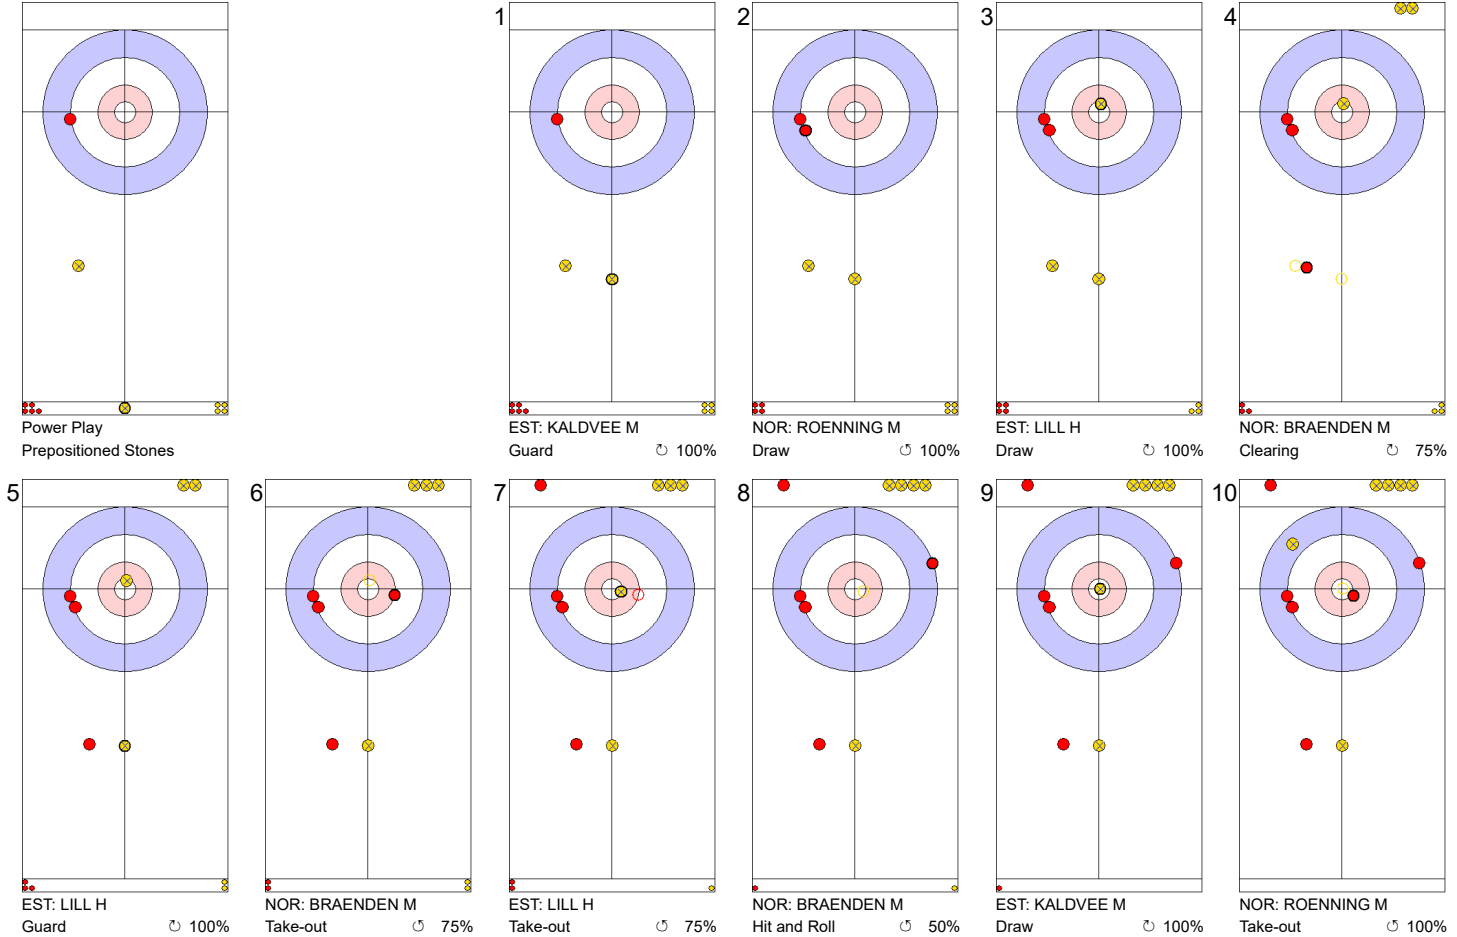

	NOR	EST
Total Score	5	2
Time left	10:17	10:56

**Legend:**  
 ↻ Clockwise                      ↺ Counter-clockwise                      - Not considered

FRI 28 APR 2023  
Start Time 10:00

Qualification Game - Sheet B

**Game - Shot by Shot**

**End 6**   **NOR - Norway**   5 + 0 (this end) = 5   **EST - Estonia**   2 + 2 (this end) = 4

	NOR	EST
Total Score	5	4
Time left	06:02	07:44

**Legend:**  
 Clockwise     Counter-clockwise     - Not considered

FRI 28 APR 2023  
Start Time 10:00

**Qualification Game - Sheet B**

**Game - Shot by Shot**

**End 7**   **NOR - Norway** 5 + 3 (this end) = 8   **EST - Estonia** 4 + 0 (this end) = 4

	NOR	EST
Total Score	8	4
Time left	03:33	05:30

**Legend:**  
 Clockwise     
  Counter-clockwise     
 - Not considered

Game - Shot by Shot

	NOR	EST
Total Score	8	5
Time left	00:41	01:55

**Legend:**  
 ⌚ Clockwise    ⌚ Counter-clockwise    - Not considered