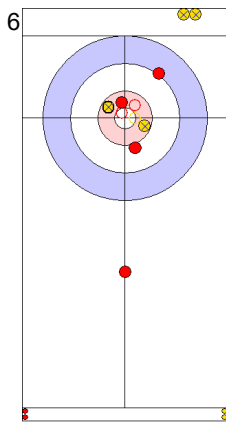

**End 3**    ● **NOR - Norway**    1 + 0 (this end) = 1                      ⊗ **EST - Estonia**    1 + 1 (this end) = 2

Prepositioned Stones

NOR: ROENNING M  
Draw    ↻ 100%

EST: KALDVEE M  
Draw    ↻ 75%

NOR: BRAENDEN M  
Draw    ↻ 100%

EST: LILL H  
Draw    ↻ 50%

NOR: BRAENDEN M  
Hit and Roll    ↻ 100%

EST: LILL H  
Draw    ↻ 100%

NOR: BRAENDEN M  
Draw    ↻ 75%

EST: LILL H  
Draw    ↻ 100%

NOR: ROENNING M  
Draw    ↻ 100%

EST: KALDVEE M  
Through    -

	NOR	EST
Total Score	1	2
Time left	15:17	16:12

**Legend:**  
 ↻ Clockwise                                      ↻ Counter-clockwise                                      - Not considered