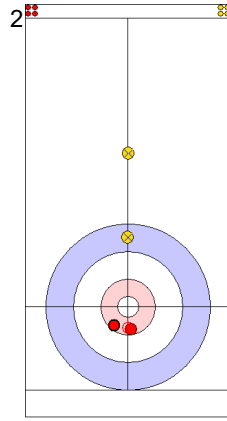

EST: KALDVEE M  
Through    -

	NOR	EST
Total Score	1	2
Time left	15:17	16:12

**Legend:**  
 ↻ Clockwise                                      ↻ Counter-clockwise                                      - Not considered

**Game - Shot by Shot**

**End 4**   **NOR - Norway** 1 + 3 (this end) = 4   **EST - Estonia** 2 + 0 (this end) = 2

Prepositioned Stones

EST: KALDVEE M  
Draw   ⤵ 50%

NOR: ROENNING M  
Draw   ⤵ 50%

EST: LILL H  
Draw   ⤵ 25%

NOR: BRAENDEN M  
Draw   ⤵ 100%

EST: LILL H  
Draw   ⤵ 100%

NOR: BRAENDEN M  
Double Take-out   ⤵ 100%

EST: LILL H  
Double Take-out   ⤵ 0%

NOR: BRAENDEN M  
Draw   ⤵ 75%

EST: KALDVEE M  
Double Take-out   ⤵ 75%