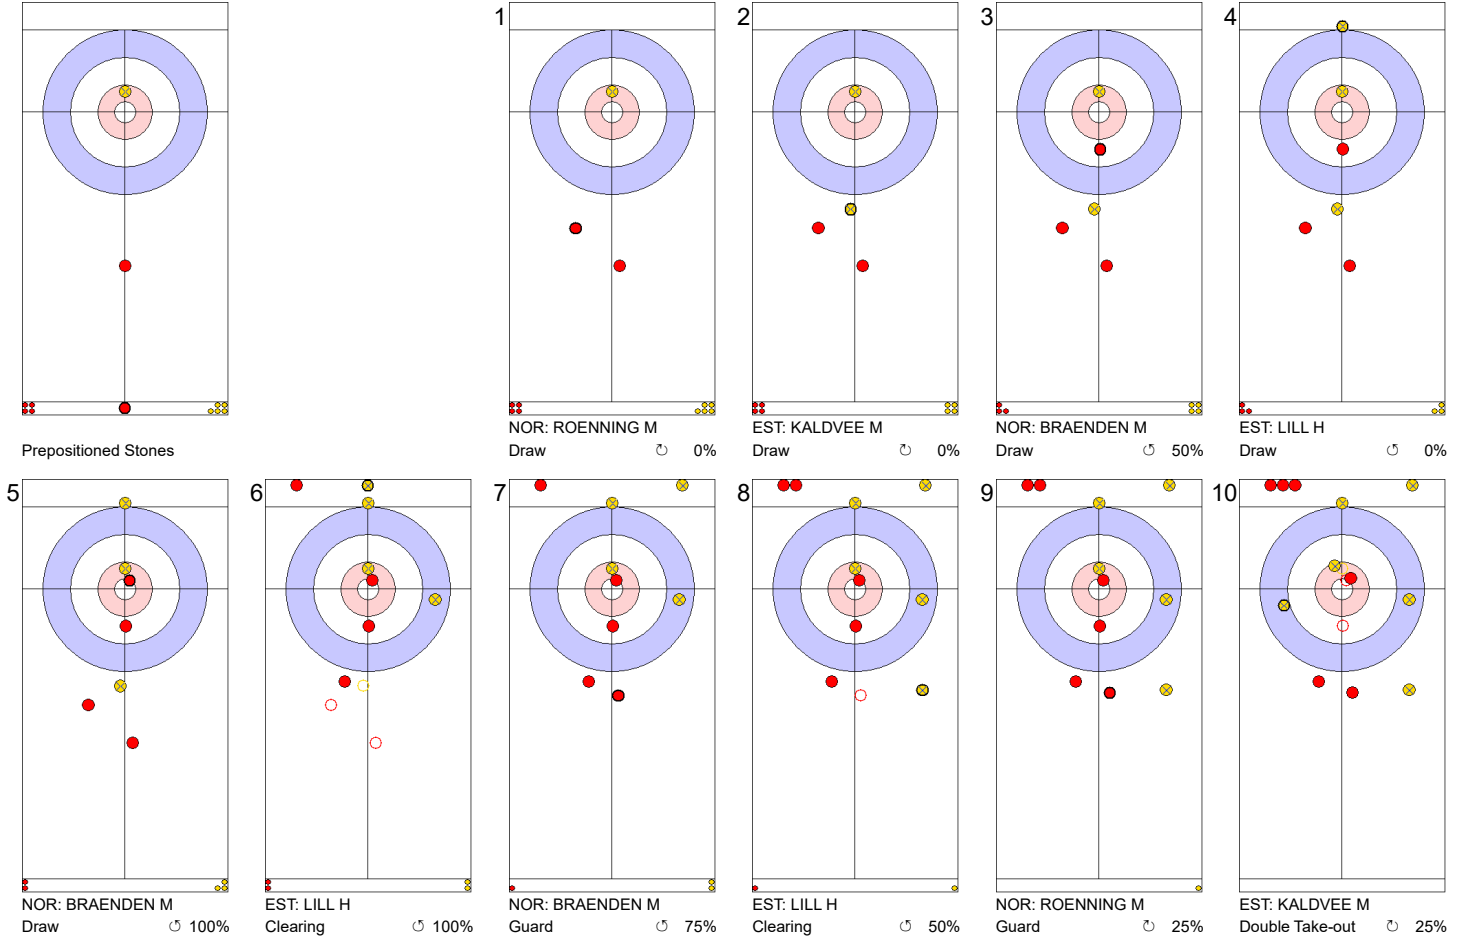

NOR: BRAENDEN M  
Draw   ⤵ 100%

EST: LILL H  
Draw   ⤵ 100%

NOR: BRAENDEN M  
Double Take-out   ⤵ 100%

EST: LILL H  
Double Take-out   ⤵ 0%

NOR: BRAENDEN M  
Draw   ⤵ 75%

EST: KALDVEE M  
Double Take-out   ⤵ 75%

NOR: ROENNING M  
Take-out   ⤵ 100%

	NOR	EST
Total Score	4	2
Time left	12:06	13:49

**Legend:**  
 ⤵ Clockwise   ⤴ Counter-clockwise   - Not considered

**Game - Shot by Shot**

**End 5**    ● **NOR - Norway**    4 + 1 (this end) = 5                      ● **EST - Estonia**    2 + 0 (this end) = 2