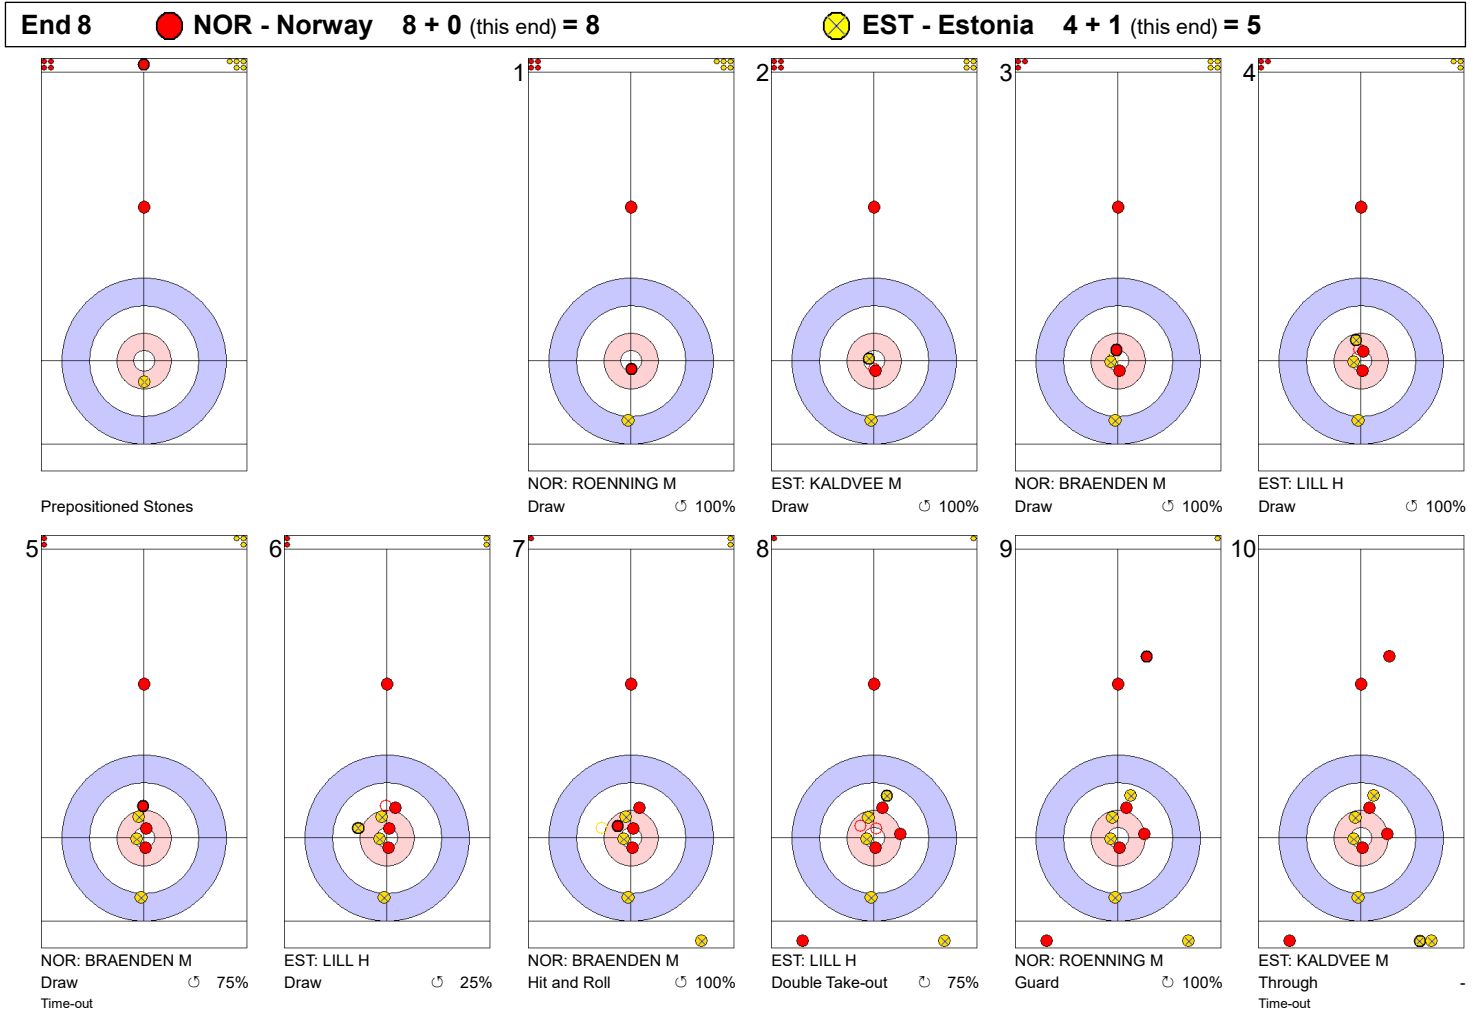

**Game - Shot by Shot**

**End 6**   **NOR - Norway**   5 + 0 (this end) = 5   **EST - Estonia**   2 + 2 (this end) = 4

	NOR	EST
Total Score	5	4
Time left	06:02	07:44

**Legend:**  
 Clockwise     Counter-clockwise     - Not considered

FRI 28 APR 2023  
Start Time 10:00

**Qualification Game - Sheet B**

**Game - Shot by Shot**

**End 7**   **NOR - Norway** 5 + 3 (this end) = 8   **EST - Estonia** 4 + 0 (this end) = 4

	NOR	EST
Total Score	8	4
Time left	03:33	05:30

**Legend:**  
 Clockwise     
  Counter-clockwise     
 - Not considered

Game - Shot by Shot

	NOR	EST
Total Score	8	5
Time left	00:41	01:55

**Legend:**  
 ⌚ Clockwise    ⌚ Counter-clockwise    - Not considered