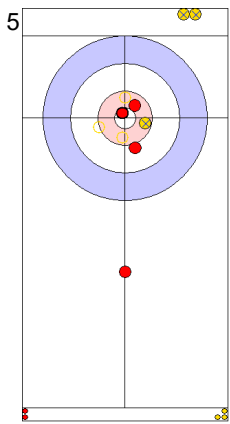

**End 3**    ● **NOR - Norway**    1 + 0 (this end) = 1                      ⊗ **EST - Estonia**    1 + 1 (this end) = 2

Prepositioned Stones

NOR: ROENNING M  
Draw    ↻ 100%

EST: KALDVEE M  
Draw    ↻ 75%

NOR: BRAENDEN M  
Draw    ↻ 100%

EST: LILL H  
Draw    ↻ 50%

NOR: BRAENDEN M  
Hit and Roll    ↻ 100%

EST: LILL H  
Draw    ↻ 100%

NOR: BRAENDEN M  
Draw    ↻ 75%

EST: LILL H  
Draw    ↻ 100%

NOR: ROENNING M  
Draw    ↻ 100%

EST: KALDVEE M  
Through    -

	NOR	EST
Total Score	1	2
Time left	15:17	16:12

**Legend:**  
 ↻ Clockwise                                      ↻ Counter-clockwise                                      - Not considered