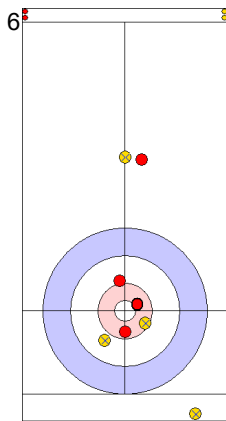

**Game - Shot by Shot**

**End 1**   **NOR - Norway**   **0 + 0** (this end) = **0**      **EST - Estonia**   **0 + 1** (this end) = **1**

	NOR	EST
Total Score	0	1
Time left	20:29	20:39

**Legend:**  
 ↻ Clockwise      ↺ Counter-clockwise      - Not considered

**Game - Shot by Shot**

**End 2**   **NOR - Norway** 0 + 1 (this end) = 1   **EST - Estonia** 1 + 0 (this end) = 1

Prepositioned Stones

EST: KALDVEE M  
Draw   ⤵ 75%

NOR: ROENNING M  
Raise   ⤵ 100%

EST: LILL H  
Draw   ⤵ 0%

NOR: BRAENDEN M  
Draw   ⤵ 25%

EST: LILL H  
Draw   ⤵ 50%

NOR: BRAENDEN M  
Draw   ⤵ 100%

EST: LILL H  
Draw   ⤵ 100%

NOR: BRAENDEN M  
Double Take-out   ⤵ 100%

EST: KALDVEE M  
Guard   ⤵ 100%

NOR: ROENNING M  
Take-out   ⤵ 100%