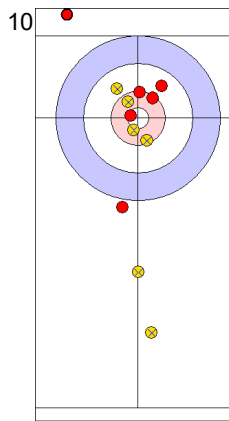

GER: SCHOELL PL
Draw ⊕ 50%

CZE: CHABICOVSKY V
Draw ⊕ 75%

GER: HARSCH K
Draw ⊕ 50%

CZE: CHABICOVSKY V
Draw ⊕ 75%

GER: HARSCH K
Draw ⊕ 100%

CZE: CHABICOVSKY V
Draw ⊕ 100%

GER: HARSCH K
Guard ⊕ 100%

CZE: ZELINGROVA J
Guard ⊕ 100%

GER: SCHOELL PL
Through -

	GER	CZE
Total Score	1	0
Time left	19:31	19:42

Legend:
 ⊕ Clockwise ⊖ Counter-clockwise - Not considered

Game - Shot by Shot

End 2 ● **GER - Germany** 1 + 1 (this end) = 2 ● **CZE - Czech Republic** 0 + 0 (this end) = 0