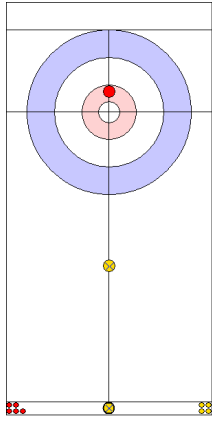

Game - Shot by Shot

End 5   ● **GER - Germany**   2 + 0 (this end) = 2   ⊗ **CZE - Czech Republic**   2 + 1 (this end) = 3

Prepositioned Stones