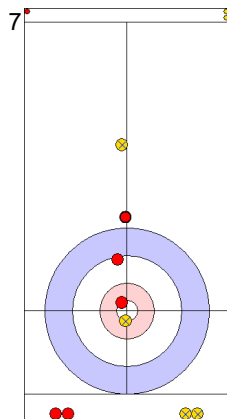

GER: HARSCH K
Guard ↻ 75%

CZE: CHABICOVSKY V
Promotion Take-out ↻ 0%

GER: SCHOELL PL
Draw ↻ 75%

CZE: ZELINGROVA J
Through -

	GER	CZE
Total Score	2	0
Time left	18:11	16:48

Legend:
 ↻ Clockwise ↻ Counter-clockwise - Not considered