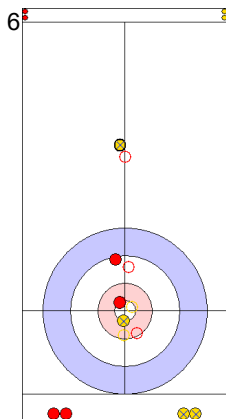

Prepositioned Stones

GER: SCHOELL PL
Draw ↻ 100%

CZE: ZELINGROVA J
Draw ↻ 75%

GER: HARSCH K
Draw ↻ 75%

CZE: CHABICOVSKY V
Promotion Take-out ↻ 100%

GER: HARSCH K
Draw ↻ 100%

CZE: CHABICOVSKY V
Double Take-out ↻ 50%

GER: HARSCH K
Guard ↻ 75%

CZE: CHABICOVSKY V
Promotion Take-out ↻ 0%

GER: SCHOELL PL
Draw ↻ 75%

CZE: ZELINGROVA J
Through -

	GER	CZE
Total Score	2	0
Time left	18:11	16:48

Legend:
 ↻ Clockwise ↻ Counter-clockwise - Not considered