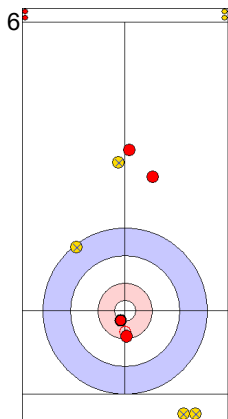

GER: HARSCH K
Draw   ⌚ 75%