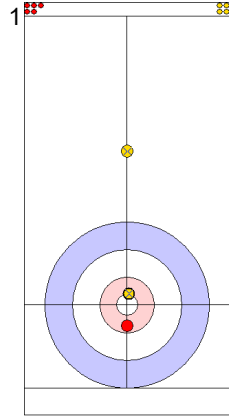

CZE: ZELINGROVA J
Draw   ⌚ 100%