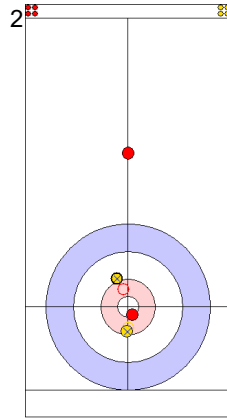

CZE: ZELINGROVA J
Draw   ↻ 75%