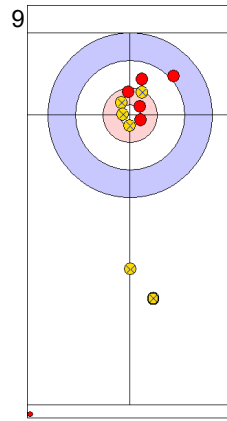

Prepositioned Stones

CZE: ZELINGROVA J
Draw ↻ 100%

GER: SCHOELL PL
Draw ↻ 50%

CZE: CHABICOVSKY V
Draw ↻ 50%

GER: HARSCH K
Draw ↻ 100%

CZE: CHABICOVSKY V
Draw ↻ 100%

GER: HARSCH K
Raise ↻ 0%

CZE: CHABICOVSKY V
Draw ↻ 100%

GER: HARSCH K
Draw ↻ 100%

CZE: ZELINGROVA J
Guard ↻ 100%

GER: SCHOELL PL
Raise ↻ 50%

	GER	CZE
Total Score	2	3
Time left	07:14	09:08

Legend:
 ↻ Clockwise ↻ Counter-clockwise - Not considered

Game - Shot by Shot