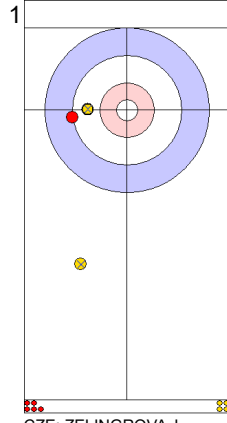

CZE: ZELINGROVA J
Draw ↻ 75%