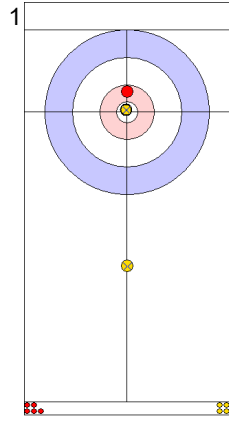

CZE: ZELINGROVA J
Draw   ⊕ 100%