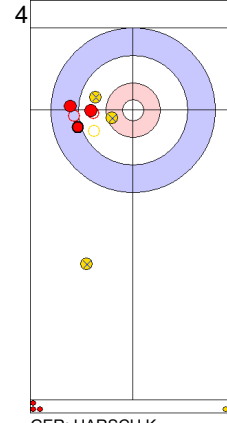

Game - Shot by Shot

End 7 ● **GER - Germany 2 + 1 (this end) = 3**

⊗ **CZE - Czech Republic 4 + 0 (this end) = 4**

Power Play
Prepositioned Stones

CZE: ZELINGROVA J
Draw ↻ 75%

GER: SCHOELL PL
Draw ↻ 100%

CZE: CHABICOVSKY V
Draw ↻ 100%