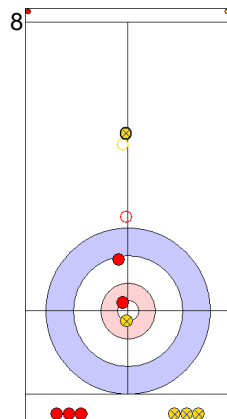

Prepositioned Stones

GER: SCHOELL PL
Draw ↻ 100%

CZE: ZELINGROVA J
Draw ↻ 75%

GER: HARSCH K
Draw ↻ 75%

CZE: CHABICOVSKY V
Promotion Take-out ↻ 100%

GER: HARSCH K
Draw ↻ 100%

CZE: CHABICOVSKY V
Double Take-out ↻ 50%

GER: HARSCH K
Guard ↻ 75%

CZE: CHABICOVSKY V
Promotion Take-out ↻ 0%

GER: SCHOELL PL
Draw ↻ 75%

CZE: ZELINGROVA J
Through -

	GER	CZE
Total Score	2	0
Time left	18:11	16:48

Legend:
 ↻ Clockwise ↻ Counter-clockwise - Not considered