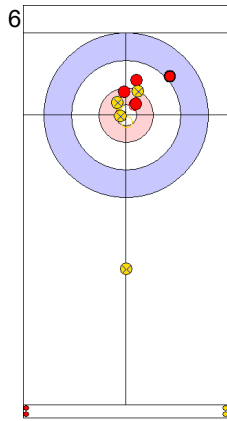

Prepositioned Stones

CZE: ZELINGROVA J
Draw ↻ 100%

GER: SCHOELL PL
Draw ↻ 50%

CZE: CHABICOVSKY V
Draw ↻ 50%

GER: HARSCH K
Draw ↻ 100%

CZE: CHABICOVSKY V
Draw ↻ 100%

GER: HARSCH K
Raise ↻ 0%

CZE: CHABICOVSKY V
Draw ↻ 100%

GER: HARSCH K
Draw ↻ 100%

CZE: ZELINGROVA J
Guard ↻ 100%

GER: SCHOELL PL
Raise ↻ 50%

	GER	CZE
Total Score	2	3
Time left	07:14	09:08

Legend:
 ↻ Clockwise ↻ Counter-clockwise - Not considered

Game - Shot by Shot