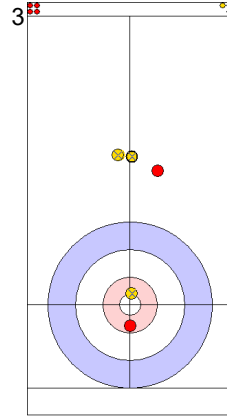

Game - Shot by Shot

End 3 ● **GER - Germany** **2 + 0** (this end) = **2** ● **CZE - Czech Republic** **0 + 1** (this end) = **1**

	GER	CZE
Total Score	2	1
Time left	14:50	13:43

Legend:
 ↻ Clockwise ↻ Counter-clockwise - Not considered

Game - Shot by Shot

End 4 ● **GER - Germany** 2 + 0 (this end) = 2 ● **CZE - Czech Republic** 1 + 1 (this end) = 2

Prepositioned Stones

CZE: ZELINGROVA J
Draw ⌚ 100%

GER: SCHOELL PL
Draw ⌚ 0%

CZE: CHABICOVSKY V
Draw ⌚ 25%

GER: HARSCH K
Double Take-out ⌚ 100%

CZE: CHABICOVSKY V
Draw ⌚ 50%

GER: HARSCH K
Draw ⌚ 75%

CZE: CHABICOVSKY V
Draw ⌚ 100%

GER: HARSCH K
Promotion Take-out ⌚ 25%

CZE: ZELINGROVA J
Guard ⌚ 75%

GER: SCHOELL PL
Double Take-out ⌚ 0%