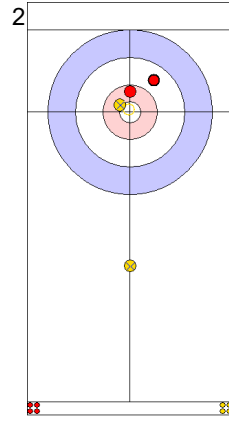

GER: SCHOELL PL
Draw ⊕ 50%

CZE: CHABICOVSKY V
Draw ⊕ 75%

GER: HARSCH K
Draw ⊕ 50%

CZE: CHABICOVSKY V
Draw ⊕ 75%

GER: HARSCH K
Draw ⊕ 100%

CZE: CHABICOVSKY V
Draw ⊕ 100%

GER: HARSCH K
Guard ⊕ 100%

CZE: ZELINGROVA J
Guard ⊕ 100%