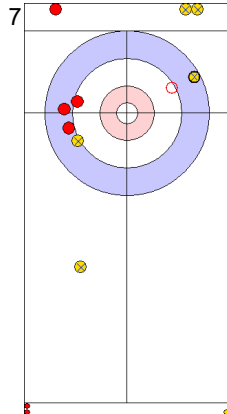

CZE: CHABICOVSKY V
Take-out ↻ 75%