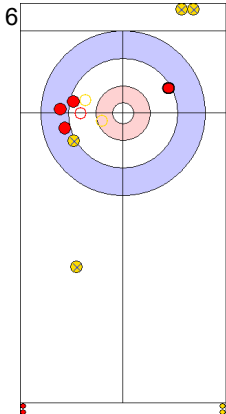

GER: HARSCH K
Double Take-out ↻ 100%