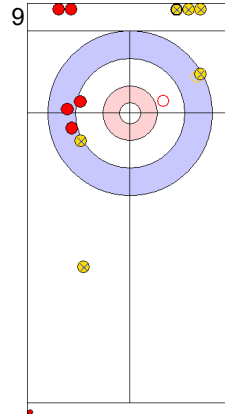

GER: HARSCH K
Draw ↻ 50%

CZE: CHABICOVSKY V
Draw ↻ 75%

GER: HARSCH K
Double Take-out ↻ 100%

CZE: CHABICOVSKY V
Take-out ↻ 75%

GER: HARSCH K
Draw ↻ 100%

CZE: ZELINGROVA J
Take-out ↻ 50%

GER: SCHOELL PL
Draw ↻ 0%