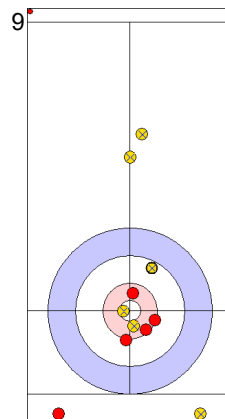

CZE: CHABICOVSKY V
Draw ⤵ 100%

GER: HARSCH K
Draw ⤵ 100%

CZE: CHABICOVSKY V
Guard ⤵ 100%

GER: HARSCH K
Promotion Take-out ⤵ 25%

CZE: ZELINGROVA J
Draw ⤵ 100%

GER: SCHOELL PL
Raise ⤵ 50%

	GER	CZE
Total Score	2	4
Time left	04:01	06:11