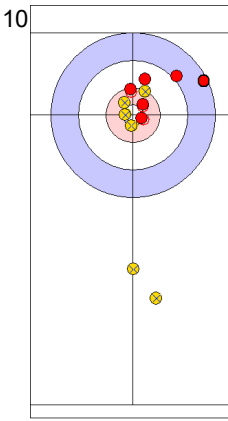

Prepositioned Stones

CZE: ZELINGROVA J
Draw ↻ 100%

GER: SCHOELL PL
Draw ↻ 50%

CZE: CHABICOVSKY V
Draw ↻ 50%

GER: HARSCH K
Draw ↻ 100%

CZE: CHABICOVSKY V
Draw ↻ 100%

GER: HARSCH K
Raise ↻ 0%

CZE: CHABICOVSKY V
Draw ↻ 100%

GER: HARSCH K
Draw ↻ 100%

CZE: ZELINGROVA J
Guard ↻ 100%

GER: SCHOELL PL
Raise ↻ 50%

	GER	CZE
Total Score	2	3
Time left	07:14	09:08

Legend:
 ↻ Clockwise ↻ Counter-clockwise - Not considered

Game - Shot by Shot