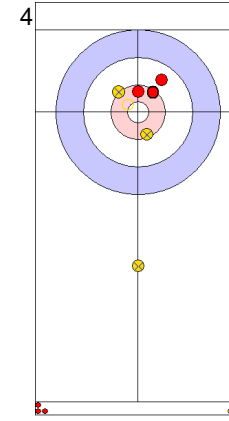

GER: SCHOELL PL
Draw ⊕ 50%

CZE: CHABICOVSKY V
Draw ⊕ 75%

GER: HARSCH K
Draw ⊕ 50%

CZE: CHABICOVSKY V
Draw ⊕ 75%

GER: HARSCH K
Draw ⊕ 100%

CZE: CHABICOVSKY V
Draw ⊕ 100%

GER: HARSCH K
Guard ⊕ 100%

CZE: ZELINGROVA J
Guard ⊕ 100%