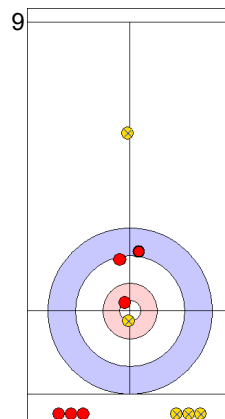

GER: HARSCH K
Guard ↻ 75%

CZE: CHABICOVSKY V
Promotion Take-out ↻ 0%

GER: SCHOELL PL
Draw ↻ 75%

CZE: ZELINGROVA J
Through -

	GER	CZE
Total Score	2	0
Time left	18:11	16:48

Legend:
 ↻ Clockwise ↻ Counter-clockwise - Not considered