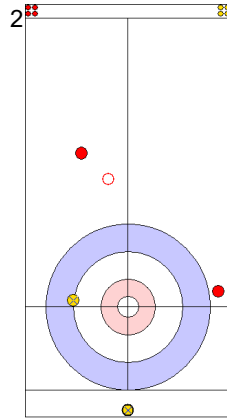

CZE: ZELINGROVA J
Wick / Soft Peeling   ⌚ 100%