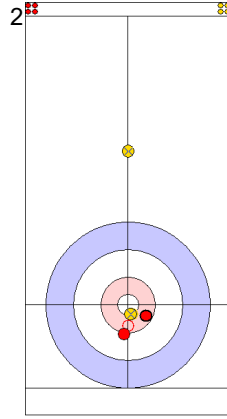

GER: SCHOELL PL
Draw   ⤵ 75%