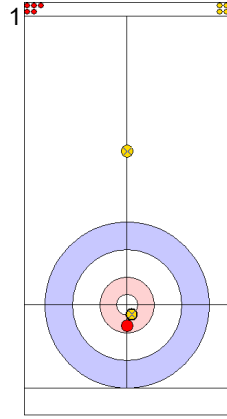

CZE: ZELINGROVA J
Draw   ⤵ 100%