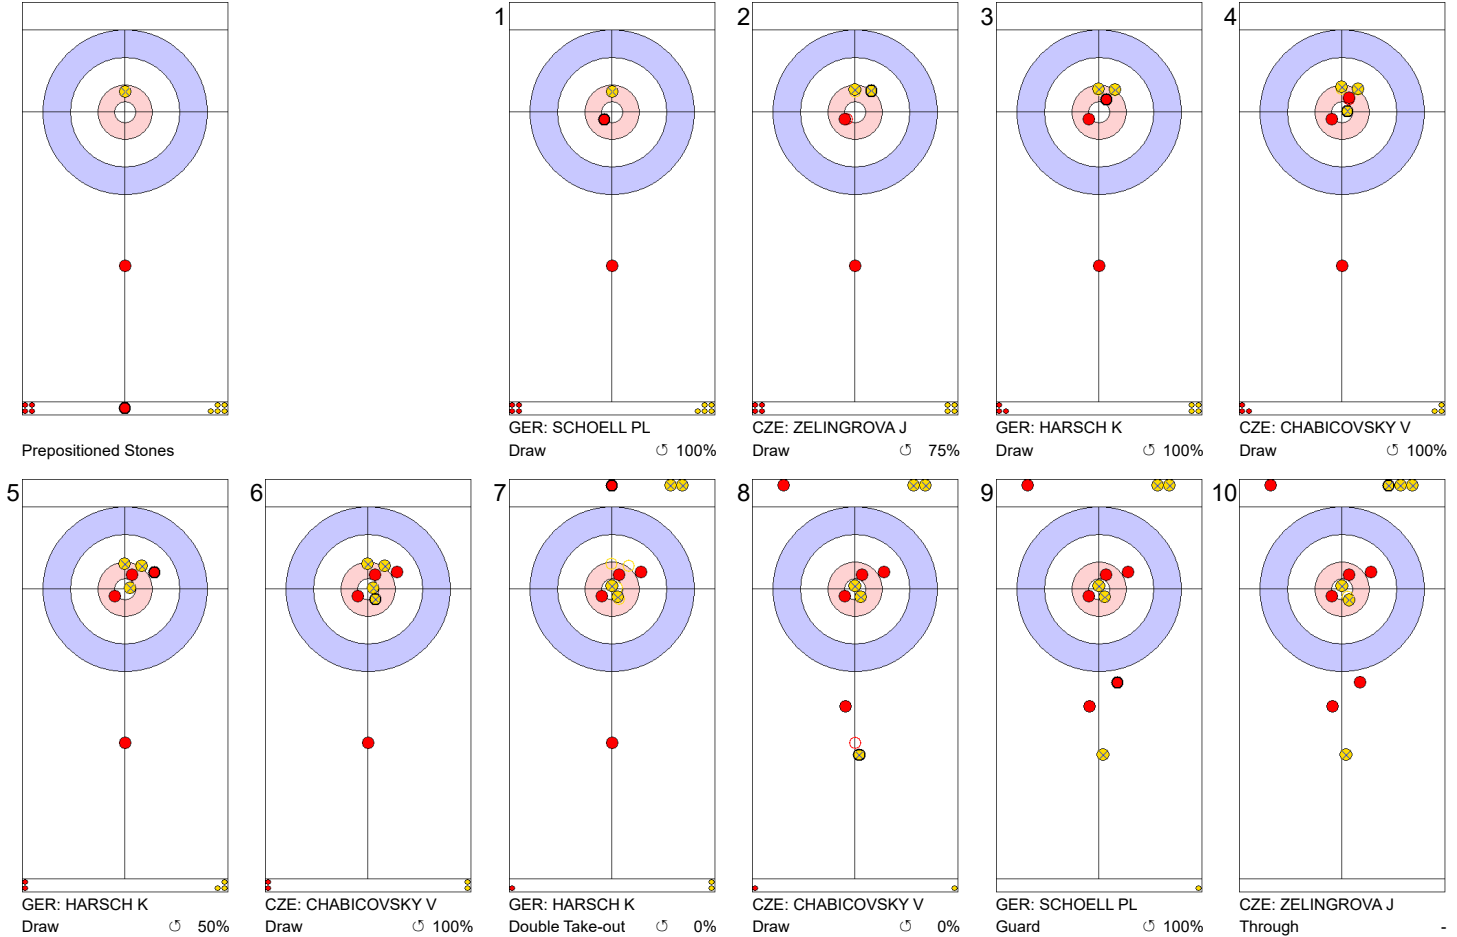

GER: HARSCH K
Guard ↻ 75%

CZE: CHABICOVSKY V
Promotion Take-out ↻ 0%

GER: SCHOELL PL
Draw ↻ 75%

CZE: ZELINGROVA J
Through -

	GER	CZE
Total Score	2	0
Time left	18:11	16:48

Legend:
 ↻ Clockwise ↻ Counter-clockwise - Not considered

Game - Shot by Shot

End 3 ● **GER - Germany** **2 + 0** (this end) = **2** ● **CZE - Czech Republic** **0 + 1** (this end) = **1**

	GER	CZE
Total Score	2	1
Time left	14:50	13:43

Legend:
 ↻ Clockwise ↻ Counter-clockwise - Not considered