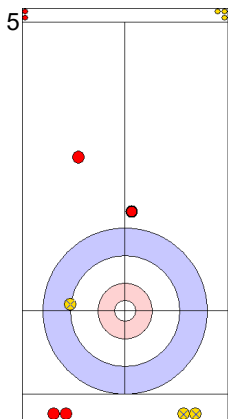

GER: HARSCH K
Guard   ⌚ 100%