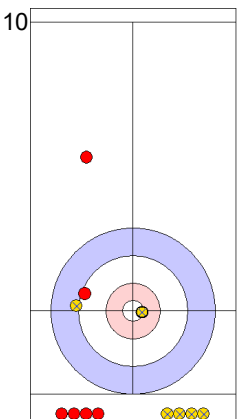

GER: HARSCH K
Draw ⌚ 75%

CZE: CHABICOVSKY V
Clearing
Time-out ⌚ 100%

GER: SCHOELL PL
Draw
Time-out ⌚ 100%

CZE: ZELINGROVA J
Draw ⌚ 100%

	GER	CZE
Total Score	3	5
Time left	01:12	01:30

Legend:
 ⌚ Clockwise ⌚ Counter-clockwise - Not considered