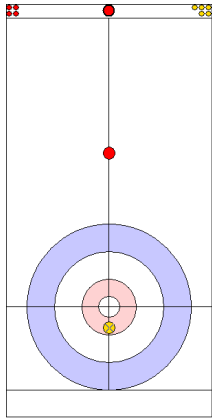

GER: SCHOELL PL
Draw ⊕ 50%

CZE: CHABICOVSKY V
Draw ⊕ 75%

GER: HARSCH K
Draw ⊕ 50%

CZE: CHABICOVSKY V
Draw ⊕ 75%

GER: HARSCH K
Draw ⊕ 100%

CZE: CHABICOVSKY V
Draw ⊕ 100%

GER: HARSCH K
Guard ⊕ 100%

CZE: ZELINGROVA J
Guard ⊕ 100%

GER: SCHOELL PL
Through -

	GER	CZE
Total Score	1	0
Time left	19:31	19:42

Legend:
 ⊕ Clockwise ⊖ Counter-clockwise - Not considered

Game - Shot by Shot

End 2 ● **GER - Germany** 1 + 1 (this end) = 2 ● **CZE - Czech Republic** 0 + 0 (this end) = 0