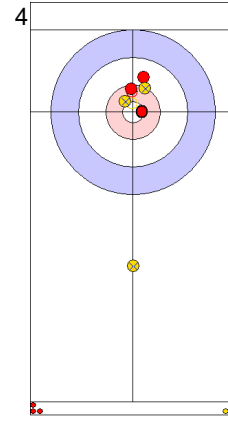

Prepositioned Stones

CZE: ZELINGROVA J
Draw ↻ 100%

GER: SCHOELL PL
Draw ↻ 50%

CZE: CHABICOVSKY V
Draw ↻ 50%

GER: HARSCH K
Draw ↻ 100%

CZE: CHABICOVSKY V
Draw ↻ 100%

GER: HARSCH K
Raise ↻ 0%

CZE: CHABICOVSKY V
Draw ↻ 100%

GER: HARSCH K
Draw ↻ 100%

CZE: ZELINGROVA J
Guard ↻ 100%

GER: SCHOELL PL
Raise ↻ 50%

	GER	CZE
Total Score	2	3
Time left	07:14	09:08

Legend:
 ↻ Clockwise ↻ Counter-clockwise - Not considered

Game - Shot by Shot