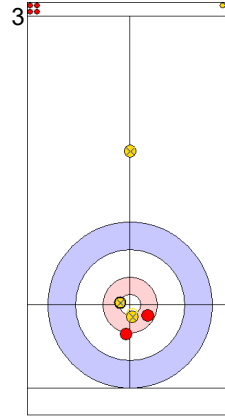

CZE: CHABICOVSKY V
Draw   ⤵ 100%