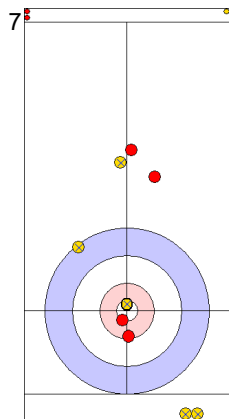

CZE: CHABICOVSKY V
Draw   ⌚ 100%