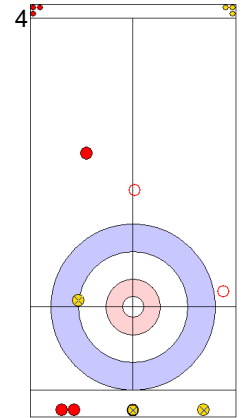

CZE: CHABICOVSKY V
Clearing   ⌚ 100%