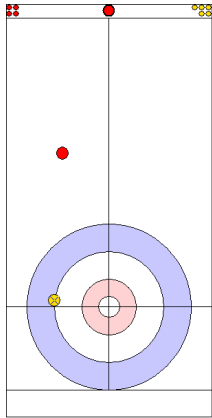

Game - Shot by Shot

End 8   ● **GER - Germany**   3 + 0 (this end) = 3   ● **CZE - Czech Republic**   4 + 1 (this end) = 5

Power Play
Prepositioned Stones