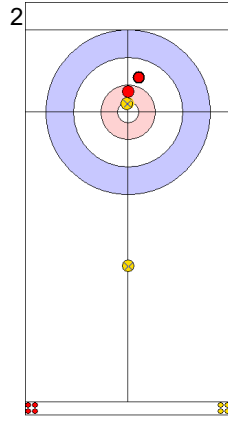

GER: SCHOELL PL
Draw   ↻ 50%