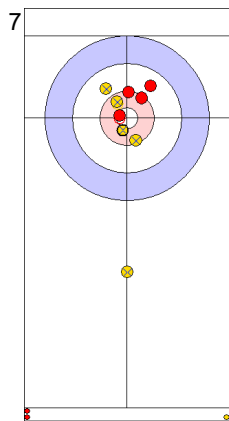

GER: SCHOELL PL
Draw ⊕ 50%

CZE: CHABICOVSKY V
Draw ⊕ 75%

GER: HARSCH K
Draw ⊕ 50%

CZE: CHABICOVSKY V
Draw ⊕ 75%

GER: HARSCH K
Draw ⊕ 100%

CZE: CHABICOVSKY V
Draw ⊕ 100%

GER: HARSCH K
Guard ⊕ 100%

CZE: ZELINGROVA J
Guard ⊕ 100%

GER: SCHOELL PL
Through -

	GER	CZE
Total Score	1	0
Time left	19:31	19:42

Legend:
 ⊕ Clockwise ⊖ Counter-clockwise - Not considered

Game - Shot by Shot

End 2 ● **GER - Germany** 1 + 1 (this end) = 2 ● **CZE - Czech Republic** 0 + 0 (this end) = 0