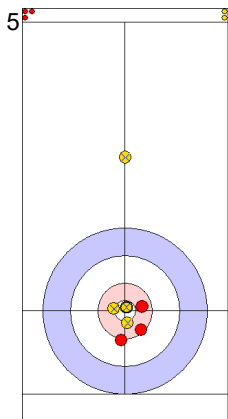

CZE: CHABICOVSKY V
Draw   ⤵ 100%