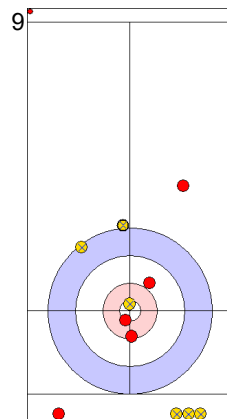

GER: HARSCH K
Double Take-out ⌚ 100%

CZE: CHABICOVSKY V
Draw ⌚ 50%

GER: HARSCH K
Draw ⌚ 75%

CZE: CHABICOVSKY V
Draw ⌚ 100%

GER: HARSCH K
Promotion Take-out ⌚ 25%

CZE: ZELINGROVA J
Guard ⌚ 75%

GER: SCHOELL PL
Double Take-out ⌚ 0%