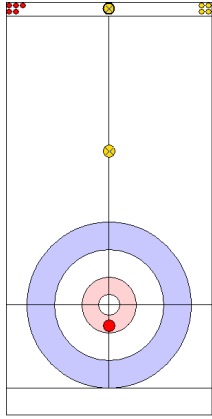

Game - Shot by Shot

End 6   ● **GER - Germany** 2 + 0 (this end) = 2   ● **CZE - Czech Republic** 3 + 1 (this end) = 4

Prepositioned Stones