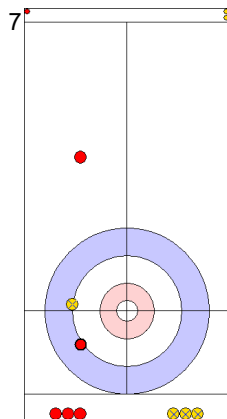

GER: HARSCH K
Draw ⌚ 75%

CZE: CHABICOVSKY V
Clearing
Time-out ⌚ 100%

GER: SCHOELL PL
Draw
Time-out ⌚ 100%

CZE: ZELINGROVA J
Draw ⌚ 100%

	GER	CZE
Total Score	3	5
Time left	01:12	01:30

Legend:
 ⌚ Clockwise ⌚ Counter-clockwise - Not considered