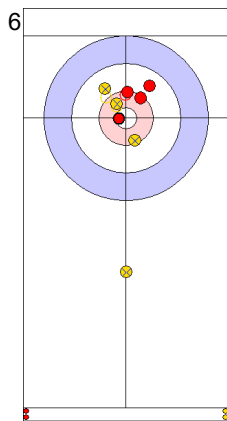

GER: SCHOELL PL
Draw ⊕ 50%

CZE: CHABICOVSKY V
Draw ⊕ 75%

GER: HARSCH K
Draw ⊕ 50%

CZE: CHABICOVSKY V
Draw ⊕ 75%

GER: HARSCH K
Draw ⊕ 100%

CZE: CHABICOVSKY V
Draw ⊕ 100%

GER: HARSCH K
Guard ⊕ 100%

CZE: ZELINGROVA J
Guard ⊕ 100%

GER: SCHOELL PL
Through -

	GER	CZE
Total Score	1	0
Time left	19:31	19:42

Legend:
 ⊕ Clockwise ⊖ Counter-clockwise - Not considered

Game - Shot by Shot

End 2 ● **GER - Germany** 1 + 1 (this end) = 2 ● **CZE - Czech Republic** 0 + 0 (this end) = 0