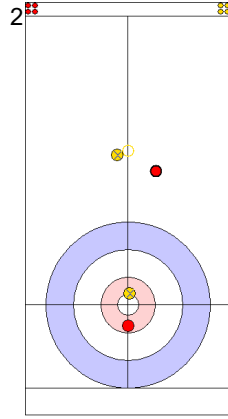

Game - Shot by Shot

End 4 ● **GER - Germany** 2 + 0 (this end) = 2 ● **CZE - Czech Republic** 1 + 1 (this end) = 2

Prepositioned Stones

CZE: ZELINGROVA J
Draw ⌚ 100%

GER: SCHOELL PL
Draw ⌚ 0%

CZE: CHABICOVSKY V
Draw ⌚ 25%