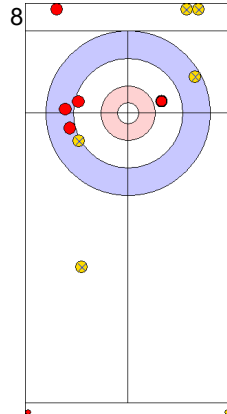

GER: HARSCH K
Draw ↻ 50%

CZE: CHABICOVSKY V
Draw ↻ 75%

GER: HARSCH K
Double Take-out ↻ 100%

CZE: CHABICOVSKY V
Take-out ↻ 75%

GER: HARSCH K
Draw ↻ 100%

CZE: ZELINGROVA J
Take-out ↻ 50%

GER: SCHOELL PL
Draw ↻ 0%