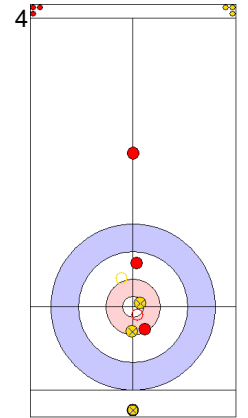

Prepositioned Stones

GER: SCHOELL PL
Draw ↻ 100%

CZE: ZELINGROVA J
Draw ↻ 75%

GER: HARSCH K
Draw ↻ 75%

CZE: CHABICOVSKY V
Promotion Take-out ↻ 100%

GER: HARSCH K
Draw ↻ 100%

CZE: CHABICOVSKY V
Double Take-out ↻ 50%

GER: HARSCH K
Guard ↻ 75%

CZE: CHABICOVSKY V
Promotion Take-out ↻ 0%

GER: SCHOELL PL
Draw ↻ 75%

CZE: ZELINGROVA J
Through -

	GER	CZE
Total Score	2	0
Time left	18:11	16:48

Legend:
 ↻ Clockwise ↻ Counter-clockwise - Not considered