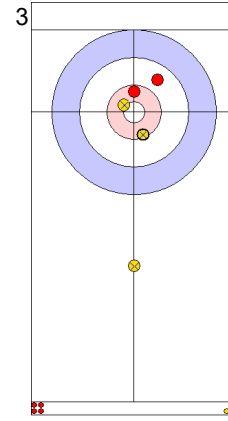

GER: SCHOELL PL
Draw ⊕ 50%

CZE: CHABICOVSKY V
Draw ⊕ 75%

GER: HARSCH K
Draw ⊕ 50%

CZE: CHABICOVSKY V
Draw ⊕ 75%

GER: HARSCH K
Draw ⊕ 100%

CZE: CHABICOVSKY V
Draw ⊕ 100%

GER: HARSCH K
Guard ⊕ 100%

CZE: ZELINGROVA J
Guard ⊕ 100%