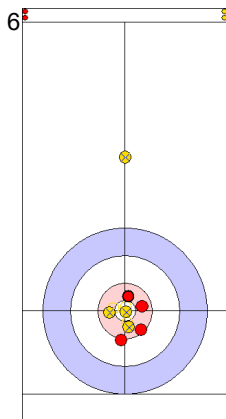

GER: HARSCH K
Draw   ⤵ 100%