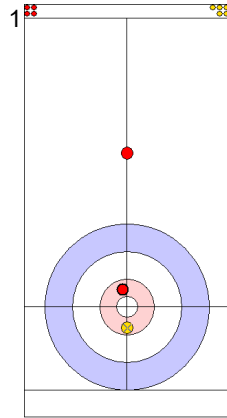

GER: SCHOELL PL
Draw   ↻ 100%