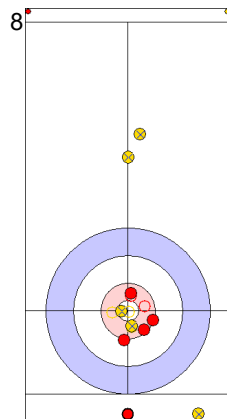

GER: HARSCH K
Promotion Take-out   ⤵ 25%