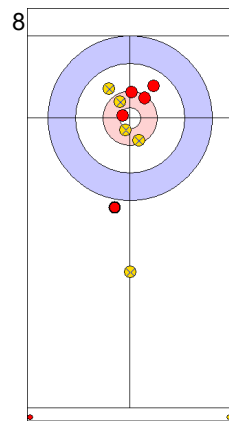

GER: SCHOELL PL
Draw ⊕ 50%

CZE: CHABICOVSKY V
Draw ⊕ 75%

GER: HARSCH K
Draw ⊕ 50%

CZE: CHABICOVSKY V
Draw ⊕ 75%

GER: HARSCH K
Draw ⊕ 100%

CZE: CHABICOVSKY V
Draw ⊕ 100%

GER: HARSCH K
Guard ⊕ 100%

CZE: ZELINGROVA J
Guard ⊕ 100%

GER: SCHOELL PL
Through -

	GER	CZE
Total Score	1	0
Time left	19:31	19:42

Legend:
 ⊕ Clockwise ⊖ Counter-clockwise - Not considered

Game - Shot by Shot

End 2 ● **GER - Germany** 1 + 1 (this end) = 2 ● **CZE - Czech Republic** 0 + 0 (this end) = 0