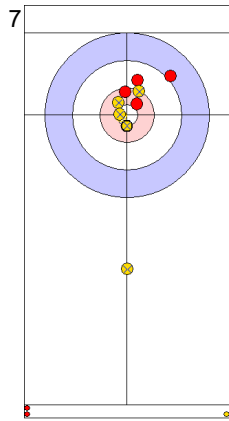

Prepositioned Stones

CZE: ZELINGROVA J
Draw ↻ 100%

GER: SCHOELL PL
Draw ↻ 50%

CZE: CHABICOVSKY V
Draw ↻ 50%

GER: HARSCH K
Draw ↻ 100%

CZE: CHABICOVSKY V
Draw ↻ 100%

GER: HARSCH K
Raise ↻ 0%

CZE: CHABICOVSKY V
Draw ↻ 100%

GER: HARSCH K
Draw ↻ 100%

CZE: ZELINGROVA J
Guard ↻ 100%

GER: SCHOELL PL
Raise ↻ 50%

	GER	CZE
Total Score	2	3
Time left	07:14	09:08

Legend:
 ↻ Clockwise ↻ Counter-clockwise - Not considered

Game - Shot by Shot