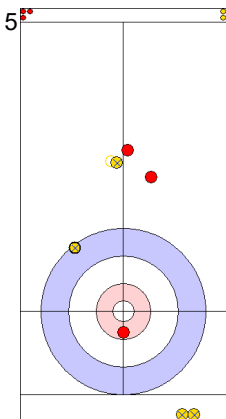

CZE: CHABICOVSKY V
Draw   ⌚ 50%