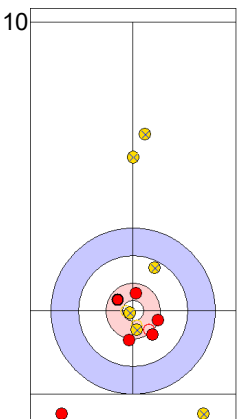

CZE: CHABICOVSKY V
Draw ⤵ 100%

GER: HARSCH K
Draw ⤵ 100%

CZE: CHABICOVSKY V
Guard ⤵ 100%

GER: HARSCH K
Promotion Take-out ⤵ 25%

CZE: ZELINGROVA J
Draw ⤵ 100%

GER: SCHOELL PL
Raise ⤵ 50%

	GER	CZE
Total Score	2	4
Time left	04:01	06:11