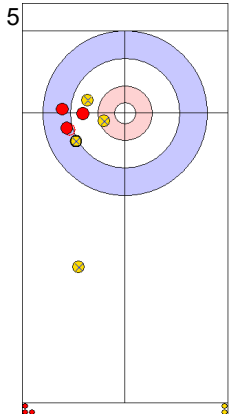

CZE: CHABICOVSKY V
Draw ↻ 75%