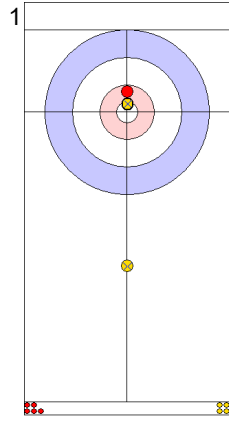

CZE: ZELINGROVA J
Draw   ↻ 100%