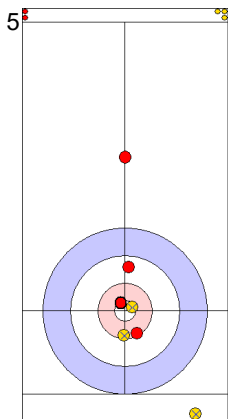

GER: HARSCH K
Draw   ↻ 100%