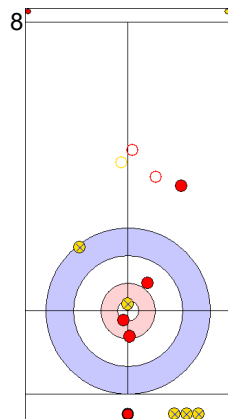

GER: HARSCH K
Double Take-out ⌚ 100%

CZE: CHABICOVSKY V
Draw ⌚ 50%

GER: HARSCH K
Draw ⌚ 75%

CZE: CHABICOVSKY V
Draw ⌚ 100%

GER: HARSCH K
Promotion Take-out ⌚ 25%

CZE: ZELINGROVA J
Guard ⌚ 75%

GER: SCHOELL PL
Double Take-out ⌚ 0%