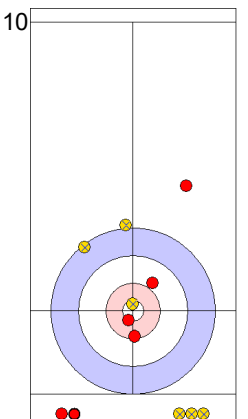

GER: HARSCH K
Double Take-out ⌚ 100%

CZE: CHABICOVSKY V
Draw ⌚ 50%

GER: HARSCH K
Draw ⌚ 75%

CZE: CHABICOVSKY V
Draw ⌚ 100%

GER: HARSCH K
Promotion Take-out ⌚ 25%

CZE: ZELINGROVA J
Guard ⌚ 75%

GER: SCHOELL PL
Double Take-out ⌚ 0%