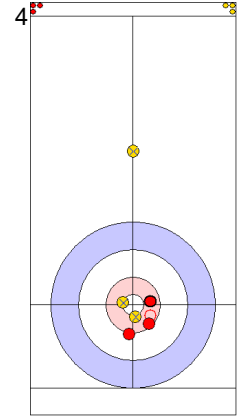

GER: HARSCH K
Draw   ⤵ 75%