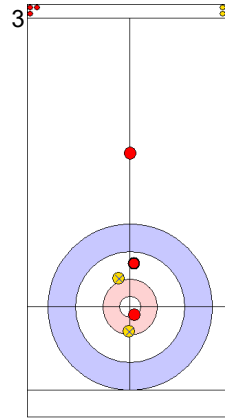

GER: HARSCH K
Draw   ↻ 75%