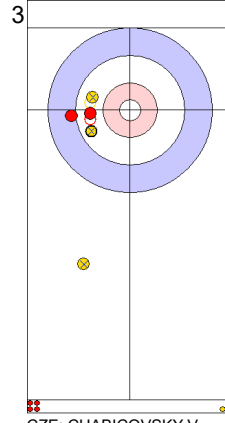

Game - Shot by Shot

End 7 ● **GER - Germany 2 + 1 (this end) = 3**

⊗ **CZE - Czech Republic 4 + 0 (this end) = 4**

Power Play
Prepositioned Stones

CZE: ZELINGROVA J
Draw ↻ 75%

GER: SCHOELL PL
Draw ↻ 100%

CZE: CHABICOVSKY V
Draw ↻ 100%