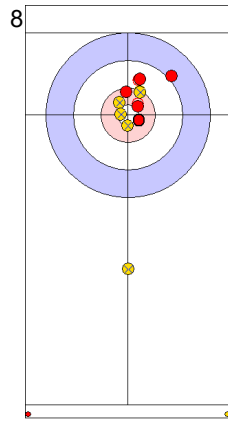

Prepositioned Stones

CZE: ZELINGROVA J
Draw ↻ 100%

GER: SCHOELL PL
Draw ↻ 50%

CZE: CHABICOVSKY V
Draw ↻ 50%

GER: HARSCH K
Draw ↻ 100%

CZE: CHABICOVSKY V
Draw ↻ 100%

GER: HARSCH K
Raise ↻ 0%

CZE: CHABICOVSKY V
Draw ↻ 100%

GER: HARSCH K
Draw ↻ 100%

CZE: ZELINGROVA J
Guard ↻ 100%

GER: SCHOELL PL
Raise ↻ 50%

	GER	CZE
Total Score	2	3
Time left	07:14	09:08

Legend:
 ↻ Clockwise ↻ Counter-clockwise - Not considered

Game - Shot by Shot