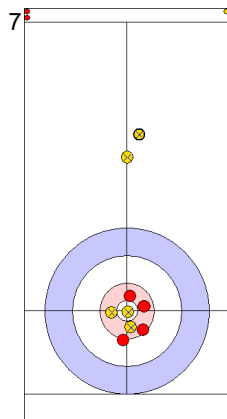

CZE: CHABICOVSKY V
Guard   ⤵ 100%