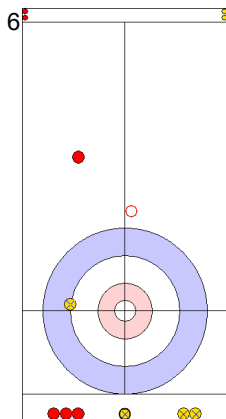

CZE: CHABICOVSKY V
Clearing   ⌚ 100%