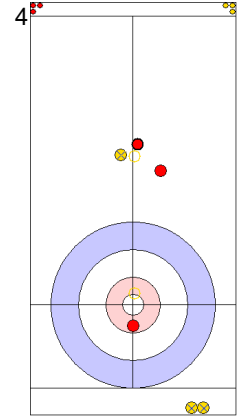

Game - Shot by Shot

End 3 ● **GER - Germany** **2 + 0** (this end) = **2** ● **CZE - Czech Republic** **0 + 1** (this end) = **1**

	GER	CZE
Total Score	2	1
Time left	14:50	13:43

Legend:
 ↻ Clockwise ↻ Counter-clockwise - Not considered

Game - Shot by Shot

End 4 ● **GER - Germany** 2 + 0 (this end) = 2 ● **CZE - Czech Republic** 1 + 1 (this end) = 2

Prepositioned Stones

CZE: ZELINGROVA J
Draw ⌚ 100%

GER: SCHOELL PL
Draw ⌚ 0%

CZE: CHABICOVSKY V
Draw ⌚ 25%

GER: HARSCH K
Double Take-out ⌚ 100%

CZE: CHABICOVSKY V
Draw ⌚ 50%

GER: HARSCH K
Draw ⌚ 75%

CZE: CHABICOVSKY V
Draw ⌚ 100%

GER: HARSCH K
Promotion Take-out ⌚ 25%

CZE: ZELINGROVA J
Guard ⌚ 75%

GER: SCHOELL PL
Double Take-out ⌚ 0%