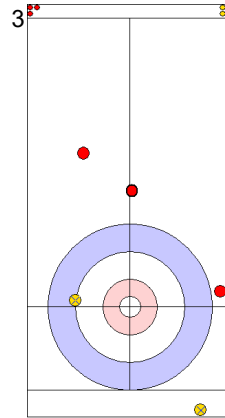

GER: HARSCH K
Guard   ⌚ 100%