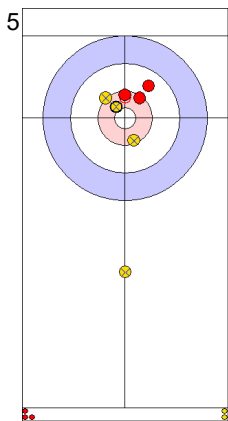

GER: SCHOELL PL
Draw ⊕ 50%

CZE: CHABICOVSKY V
Draw ⊕ 75%

GER: HARSCH K
Draw ⊕ 50%

CZE: CHABICOVSKY V
Draw ⊕ 75%

GER: HARSCH K
Draw ⊕ 100%

CZE: CHABICOVSKY V
Draw ⊕ 100%

GER: HARSCH K
Guard ⊕ 100%

CZE: ZELINGROVA J
Guard ⊕ 100%