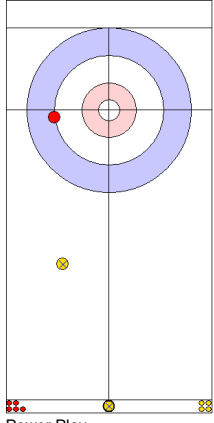

Power Play
Prepositioned Stones