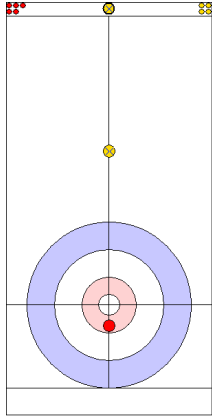

GER: HARSCH K
Guard ↻ 75%

CZE: CHABICOVSKY V
Promotion Take-out ↻ 0%

GER: SCHOELL PL
Draw ↻ 75%

CZE: ZELINGROVA J
Through -

	GER	CZE
Total Score	2	0
Time left	18:11	16:48

Legend:
 ↻ Clockwise ↻ Counter-clockwise - Not considered

Game - Shot by Shot

End 3 ● **GER - Germany** **2 + 0** (this end) = **2** ● **CZE - Czech Republic** **0 + 1** (this end) = **1**

	GER	CZE
Total Score	2	1
Time left	14:50	13:43

Legend:
 ↻ Clockwise ↻ Counter-clockwise - Not considered

Game - Shot by Shot

End 4 ● **GER - Germany** 2 + 0 (this end) = 2 ● **CZE - Czech Republic** 1 + 1 (this end) = 2

Prepositioned Stones

CZE: ZELINGROVA J
Draw ⌚ 100%

GER: SCHOELL PL
Draw ⌚ 0%

CZE: CHABICOVSKY V
Draw ⌚ 25%