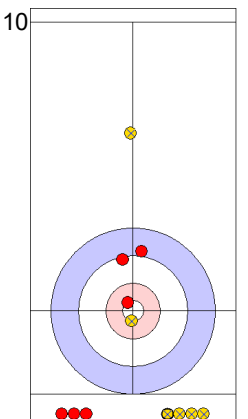

GER: HARSCH K
Guard ↻ 75%

CZE: CHABICOVSKY V
Promotion Take-out ↻ 0%

GER: SCHOELL PL
Draw ↻ 75%

CZE: ZELINGROVA J
Through -

	GER	CZE
Total Score	2	0
Time left	18:11	16:48

Legend:
 ↻ Clockwise ↻ Counter-clockwise - Not considered