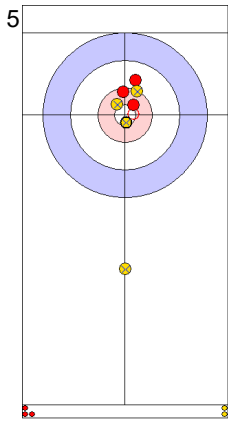

Prepositioned Stones

CZE: ZELINGROVA J
Draw ↻ 100%

GER: SCHOELL PL
Draw ↻ 50%

CZE: CHABICOVSKY V
Draw ↻ 50%

GER: HARSCH K
Draw ↻ 100%

CZE: CHABICOVSKY V
Draw ↻ 100%

GER: HARSCH K
Raise ↻ 0%

CZE: CHABICOVSKY V
Draw ↻ 100%

GER: HARSCH K
Draw ↻ 100%

CZE: ZELINGROVA J
Guard ↻ 100%

GER: SCHOELL PL
Raise ↻ 50%

	GER	CZE
Total Score	2	3
Time left	07:14	09:08

Legend:
 ↻ Clockwise ↻ Counter-clockwise - Not considered

Game - Shot by Shot