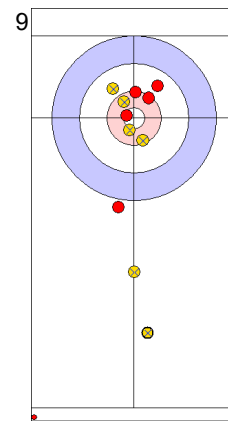

GER: SCHOELL PL
Draw ⊕ 50%

CZE: CHABICOVSKY V
Draw ⊕ 75%

GER: HARSCH K
Draw ⊕ 50%

CZE: CHABICOVSKY V
Draw ⊕ 75%

GER: HARSCH K
Draw ⊕ 100%

CZE: CHABICOVSKY V
Draw ⊕ 100%

GER: HARSCH K
Guard ⊕ 100%

CZE: ZELINGROVA J
Guard ⊕ 100%

GER: SCHOELL PL
Through -

	GER	CZE
Total Score	1	0
Time left	19:31	19:42

Legend:
 ⊕ Clockwise ⊖ Counter-clockwise - Not considered

Game - Shot by Shot

End 2 ● **GER - Germany** 1 + 1 (this end) = 2 ● **CZE - Czech Republic** 0 + 0 (this end) = 0