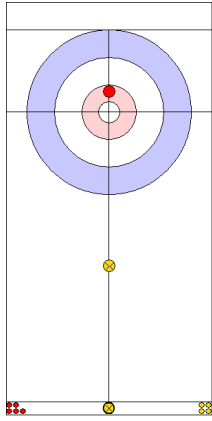

FRI 28 APR 2023
Start Time 10:00

Relegation Game - Sheet A

Game - Shot by Shot

End 1   ● **GER - Germany**   0 + 1 (this end) = 1   ⊗ **CZE - Czech Republic**   0 + 0 (this end) = 0

Prepositioned Stones