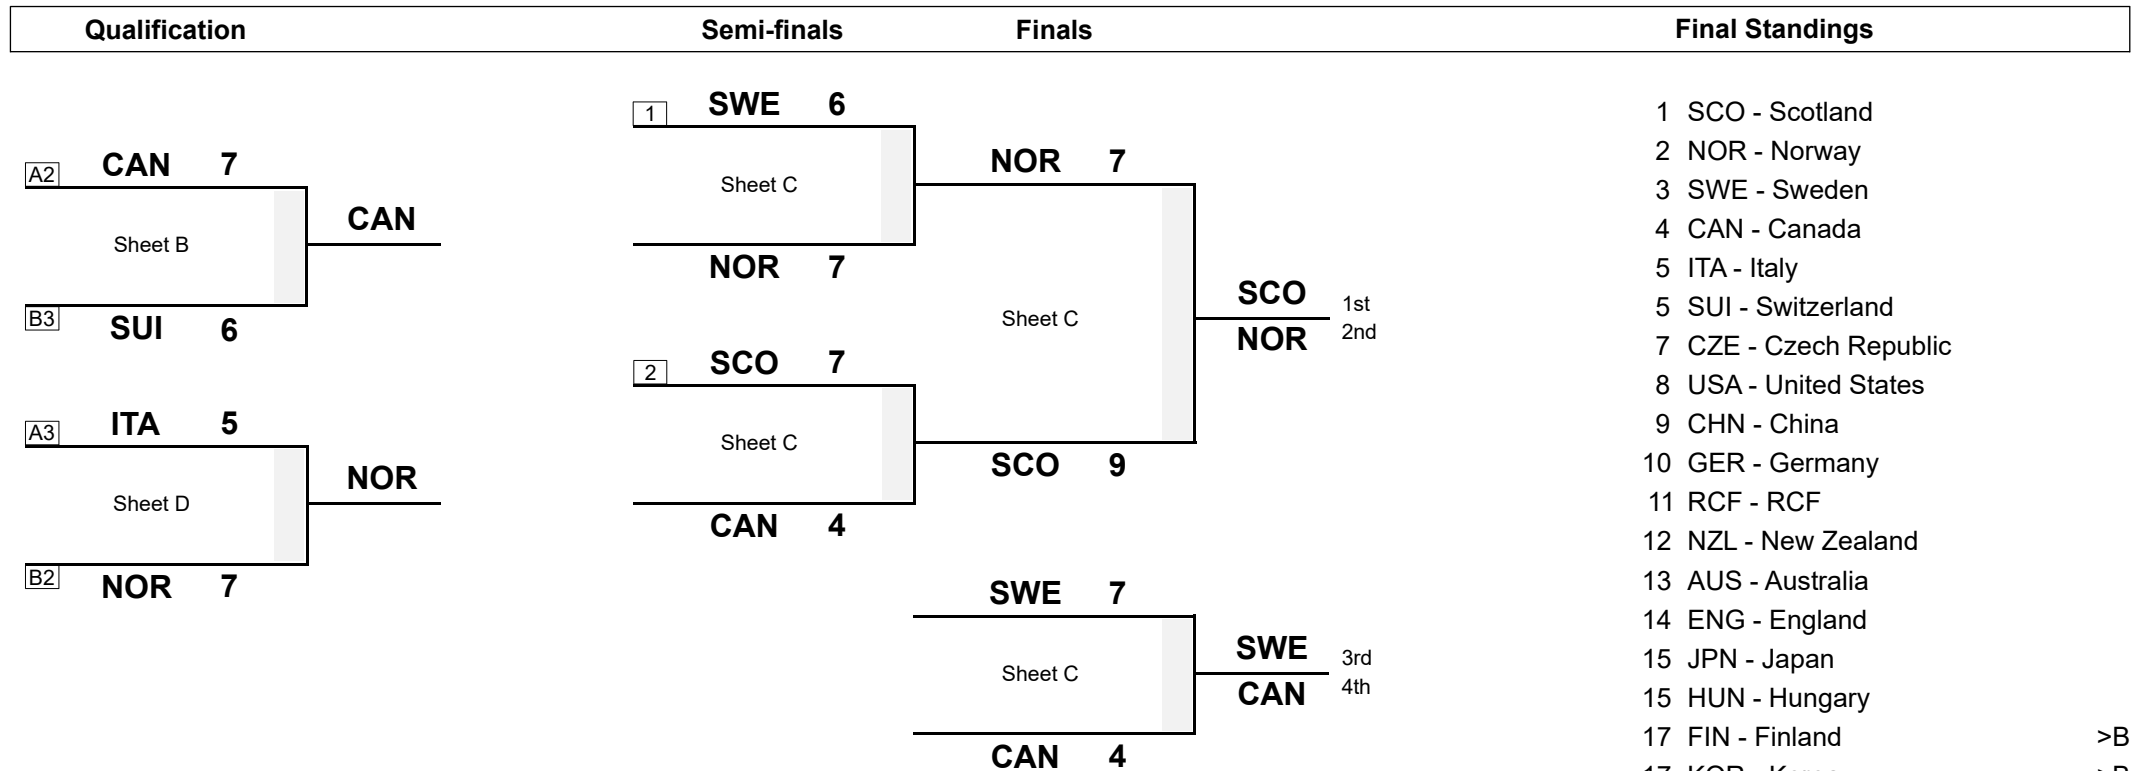

**Play-offs Bracket**

At the end of the Round Robin teams will be ranked by comparing the Draw Shot Challenge results from the teams in both groups with the same rank. The six play-off teams will get rank 1 - 6. The teams ranked 1st in each group (1 and 2) advance directly to the semi-finals. The teams ranked 2nd and 3rd in each group play in qualification games (A2 v B3 and A3 v B2). The winners of those qualification games advance to the semi-finals, with the 1st ranked team playing the lowest ranked winner (e.g. - 6th) and the 2nd ranked team playing the other team.

**Legend:**  
>B To B-Division