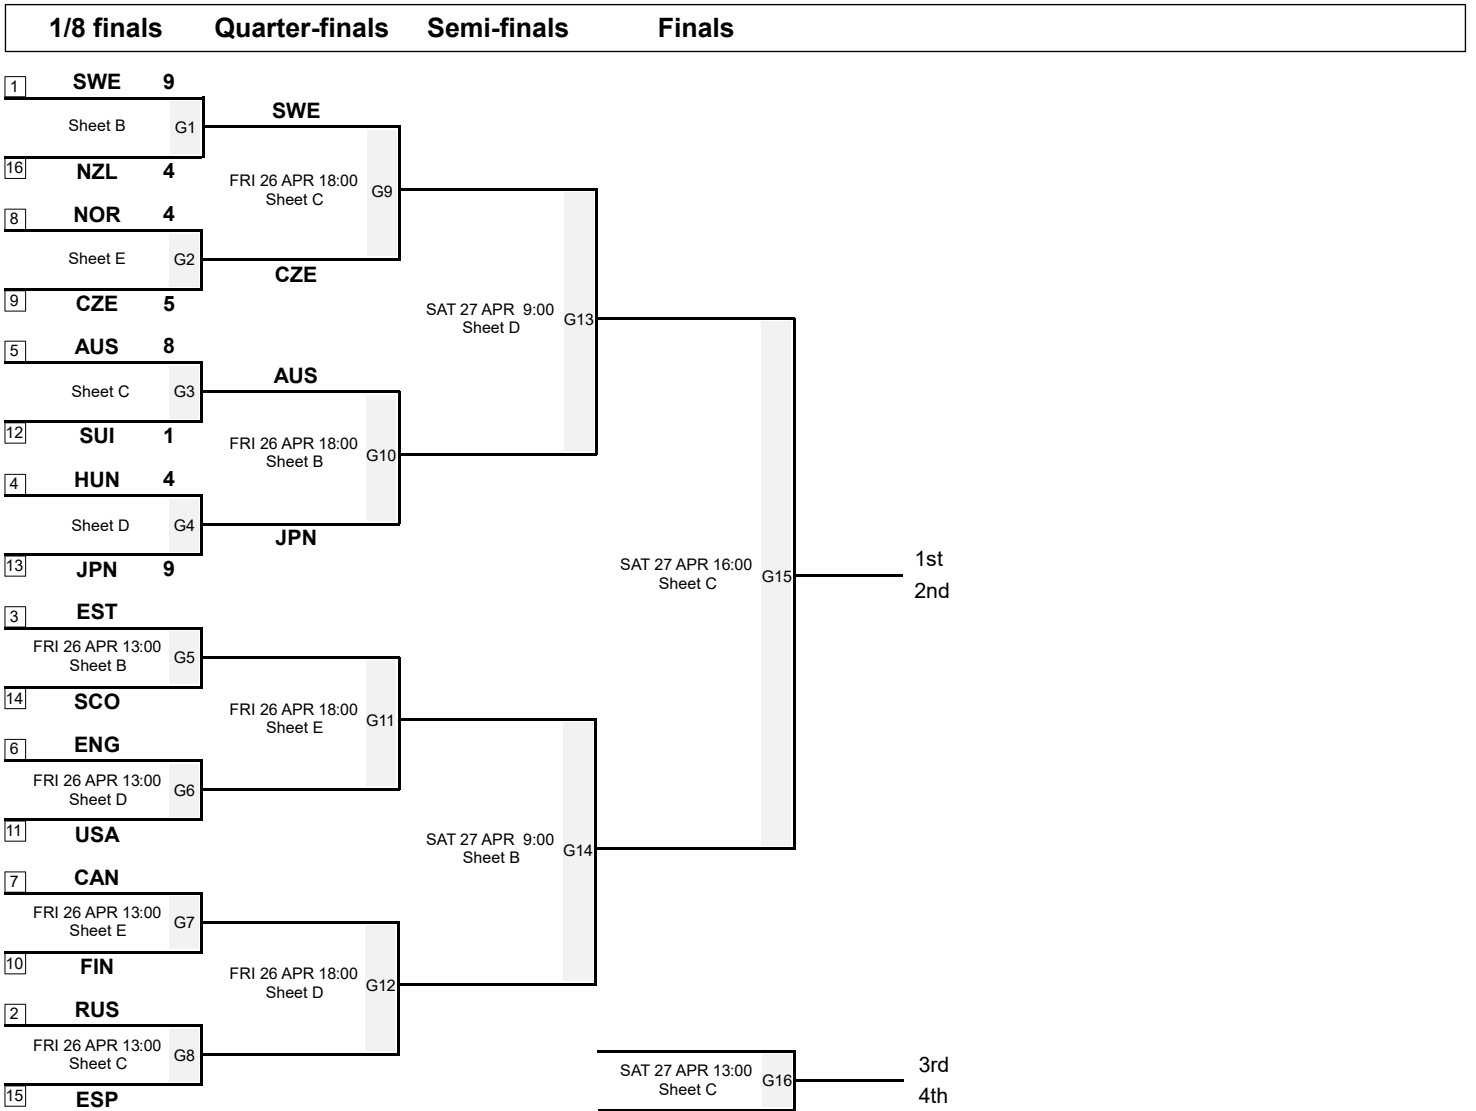

FRI 26 APR 2019  
Start Time 9:00

1/8 Final Session 1

**Session Results and Standings**

Sheet	Game	Team	LSFE	1	2	3	4	5	6	7	8	Extra Ends	Total
B	8	NZL - New Zealand	*	0	3	0	0	0	0	1	X		4
	8	SWE - Sweden		1	0	3	1	2	2	0	X		9
C	8	AUS - Australia	*	3	0	2	1	1	1	X	X		8
	8	SUI - Switzerland		0	1	0	0	0	0	X	X		1
D	8	JPN - Japan	*	1	0	2	1	1	0	1	3		9
	8	HUN - Hungary		0	1	0	0	0	3	0	0		4
E	8	CZE - Czech Republic		1	1	0	1	1	0	0	1		5
	8	NOR - Norway	*	0	0	1	0	0	2	1	0		4

**Play-offs Bracket**

**Legend:**  
 Power Play      **LSFE(\*)** Last Stone First End      **X** Unplayed/unfinished end due to concession