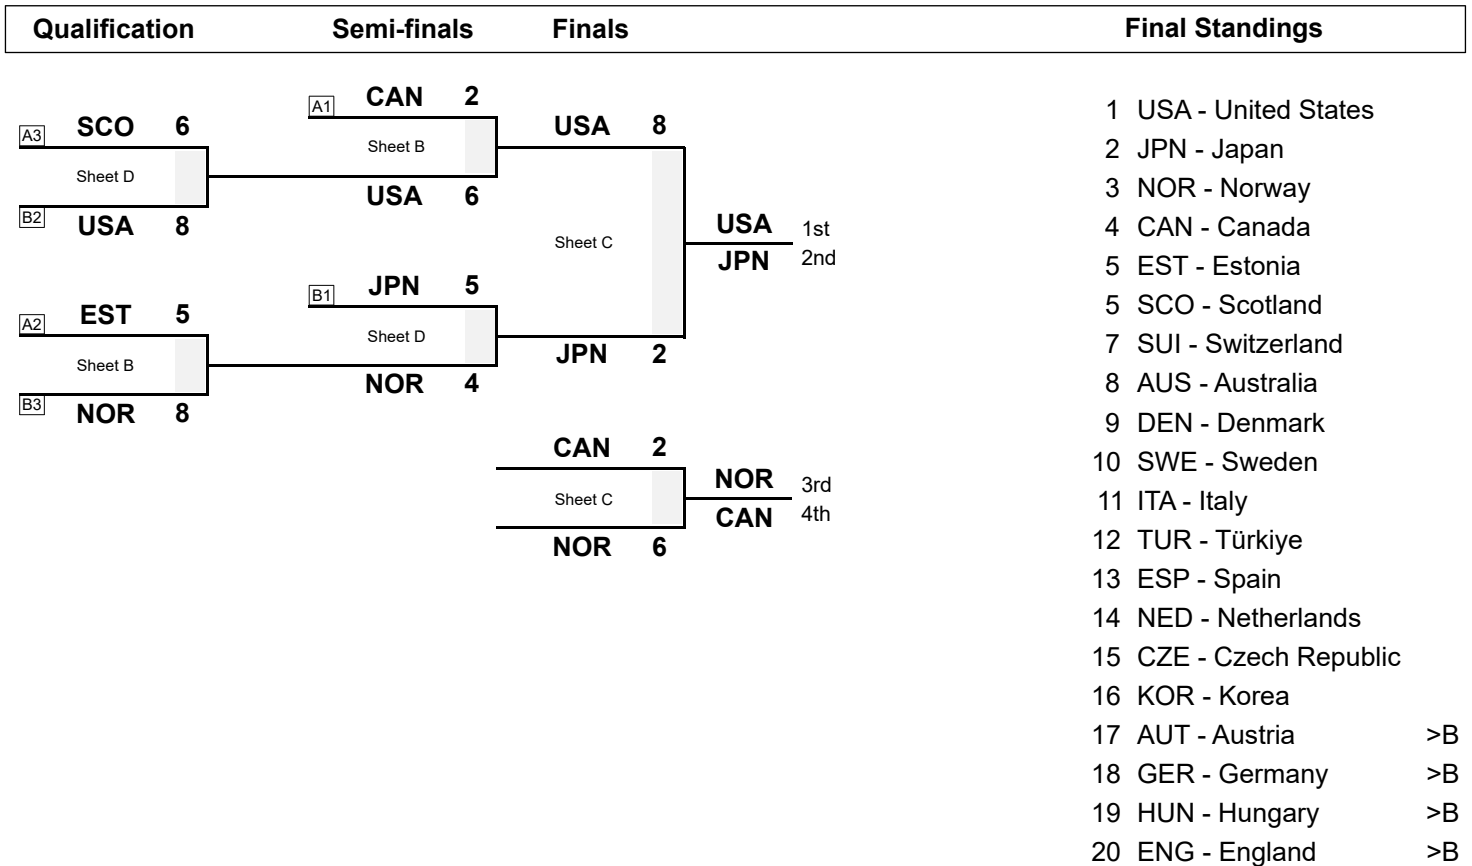

SAT 29 APR 2023
Start Time 14:00

Gold Medal Game

Session Results and Standings

Sheet	Game	Team	LSFE	1	2	3	4	5	6	7	8	Extra Ends	Total
C	11	JPN - Japan	*	0	0	1	0	0	1	0	X		2
	12	USA - United States		1	2	0	2	1	0	2	X		8

Play-offs Bracket

Legend:

	Power Play	>B	To B-Division	LSFE(*)	Last Stone First End
X	Unplayed/unfinished end due to concession				