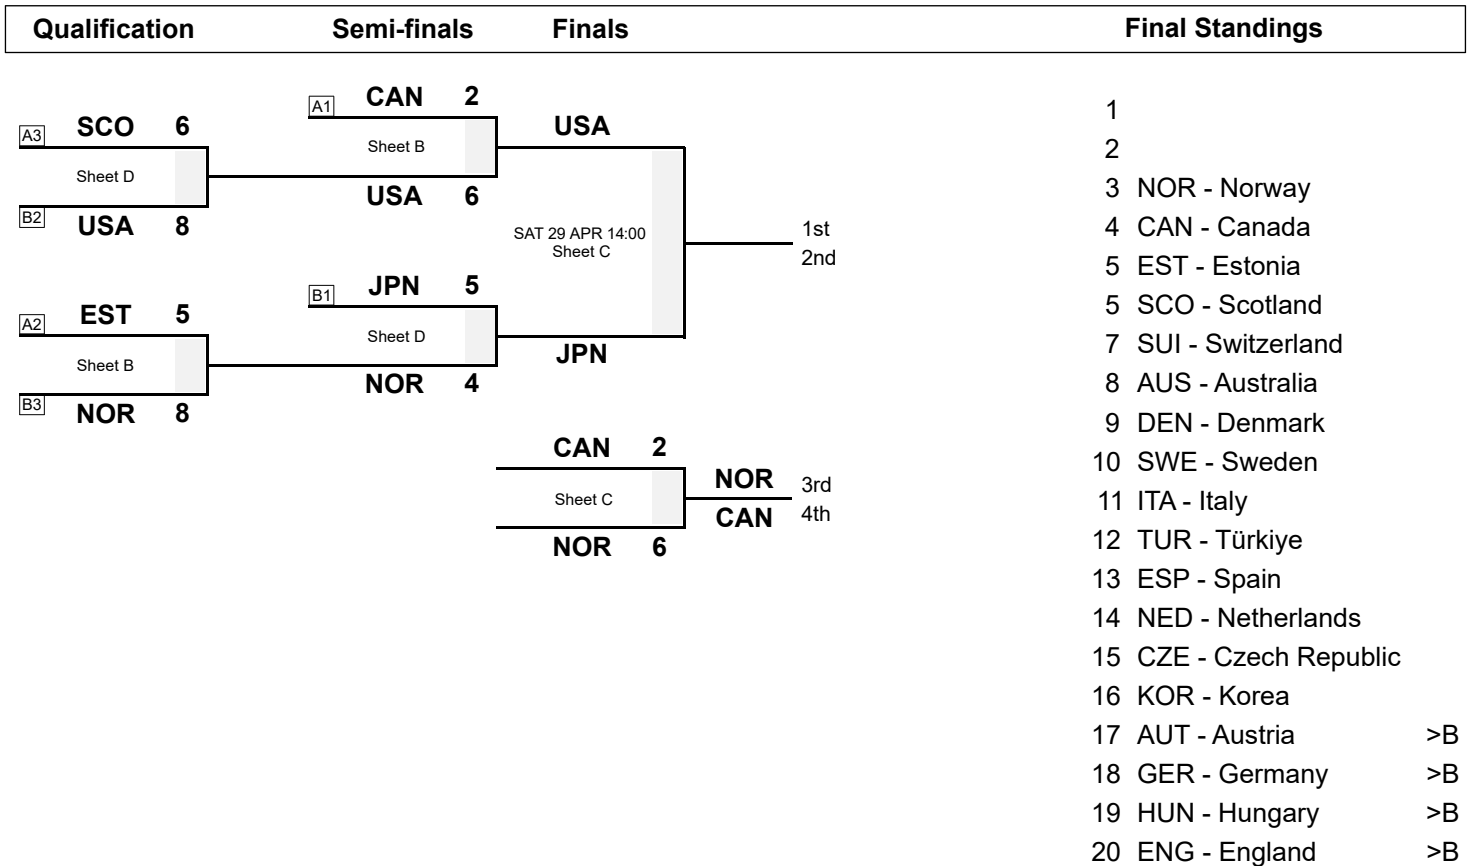

**Session Results and Standings**

Sheet	Game	Team	LSFE	1	2	3	4	5	6	7	8	Extra Ends	Total
C	12	NOR - Norway		1	0	1	1	1	0	1	1		6
	11	CAN - Canada	*	0	1	0	0	0	1	0	0		2

**Play-offs Bracket**

<b>Legend:</b>	<input type="checkbox"/> Power Play	>B To B-Division	LSFE(*) Last Stone First End
----------------	-------------------------------------	------------------	------------------------------