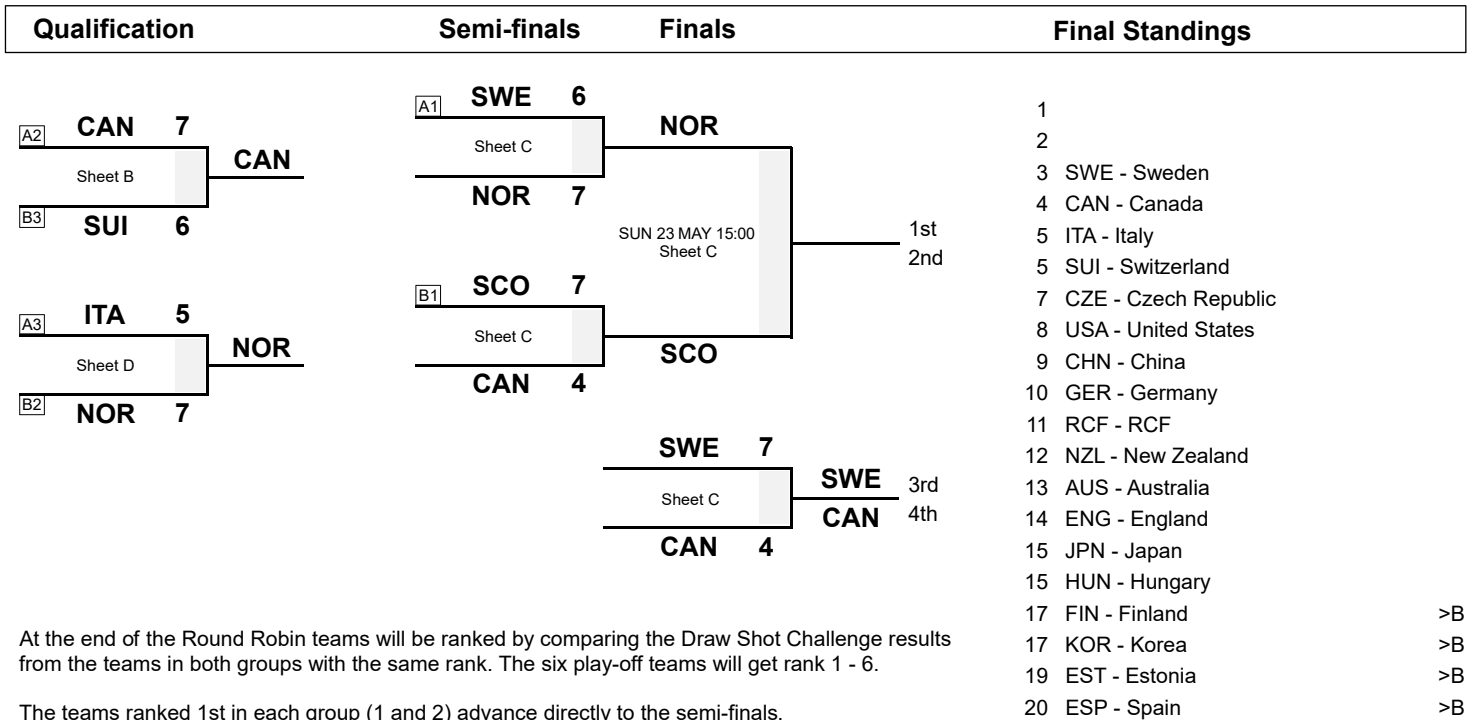

SUN 23 MAY 2021  
Start Time 10:00

**Bronze Medal Game**

**Session Results and Standings**

Sheet	Game	Team	LSFE	1	2	3	4	5	6	7	8	Extra Ends	Total
C	12	CAN - Canada		0	1	1	0	1	0	1	X		4
	11	SWE - Sweden	*	4	0	0	2	0	1	0	X		7

**Play-offs Bracket**

At the end of the Round Robin teams will be ranked by comparing the Draw Shot Challenge results from the teams in both groups with the same rank. The six play-off teams will get rank 1 - 6.

The teams ranked 1st in each group (1 and 2) advance directly to the semi-finals.  
The teams ranked 2nd and 3rd in each group play in qualification games (A2 v B3 and A3 v B2).  
The winners of those qualification games advance to the semi-finals, with the 1st ranked team playing the lowest ranked winner (e.g. - 6th) and the 2nd ranked team playing the other team.