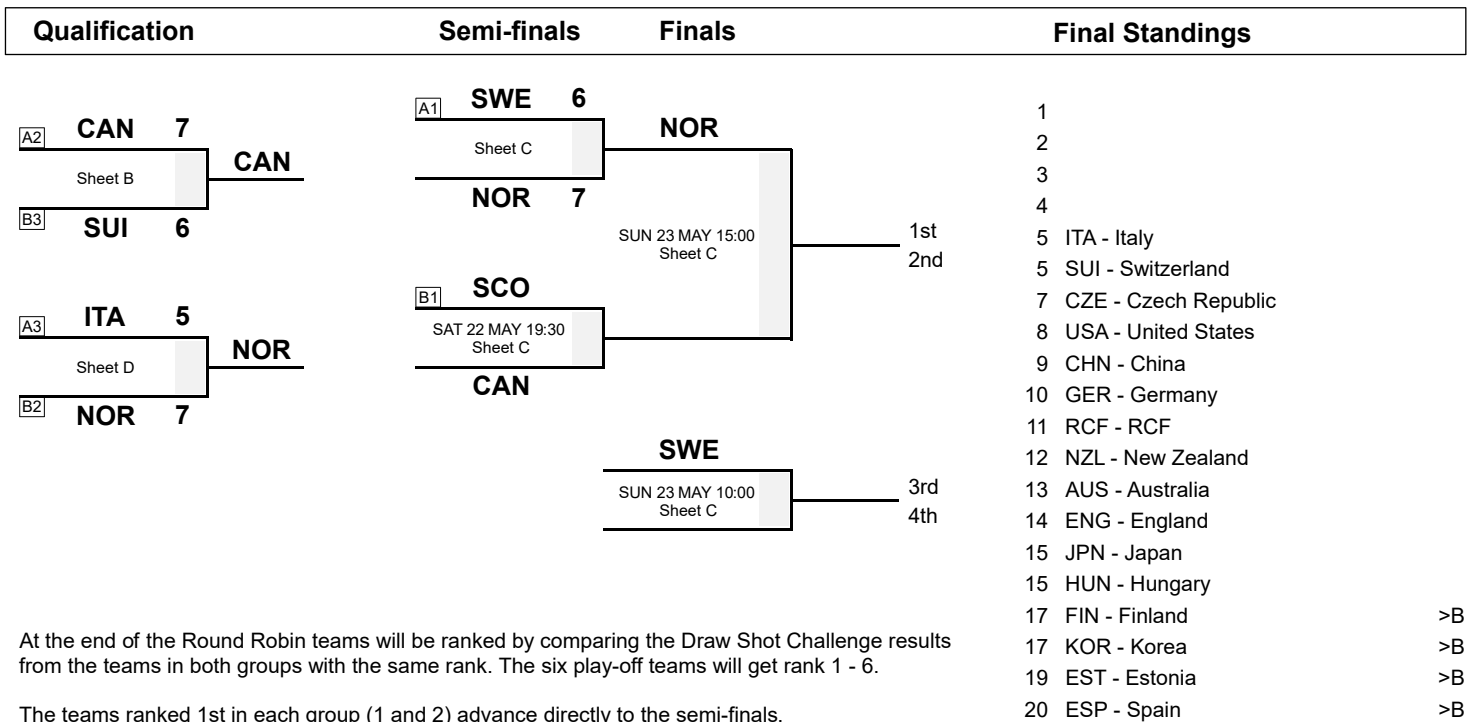

SAT 22 MAY 2021
Start Time 16:00

Qualification Game for Beijing 2022

Session Results and Standings

Sheet	Game	Team	LSFE	1	2	3	4	5	6	7	8	Extra Ends	Total
E	10	CZE - Czech Republic	*	3	2	0	0	0	1	0	2		8
	10	USA - United States		0	0	2	1	1	0	2	0		6

Play-offs Bracket

At the end of the Round Robin teams will be ranked by comparing the Draw Shot Challenge results from the teams in both groups with the same rank. The six play-off teams will get rank 1 - 6.

The teams ranked 1st in each group (1 and 2) advance directly to the semi-finals.
The teams ranked 2nd and 3rd in each group play in qualification games (A2 v B3 and A3 v B2).
The winners of those qualification games advance to the semi-finals, with the 1st ranked team playing the lowest ranked winner (e.g. - 6th) and the 2nd ranked team playing the other team.