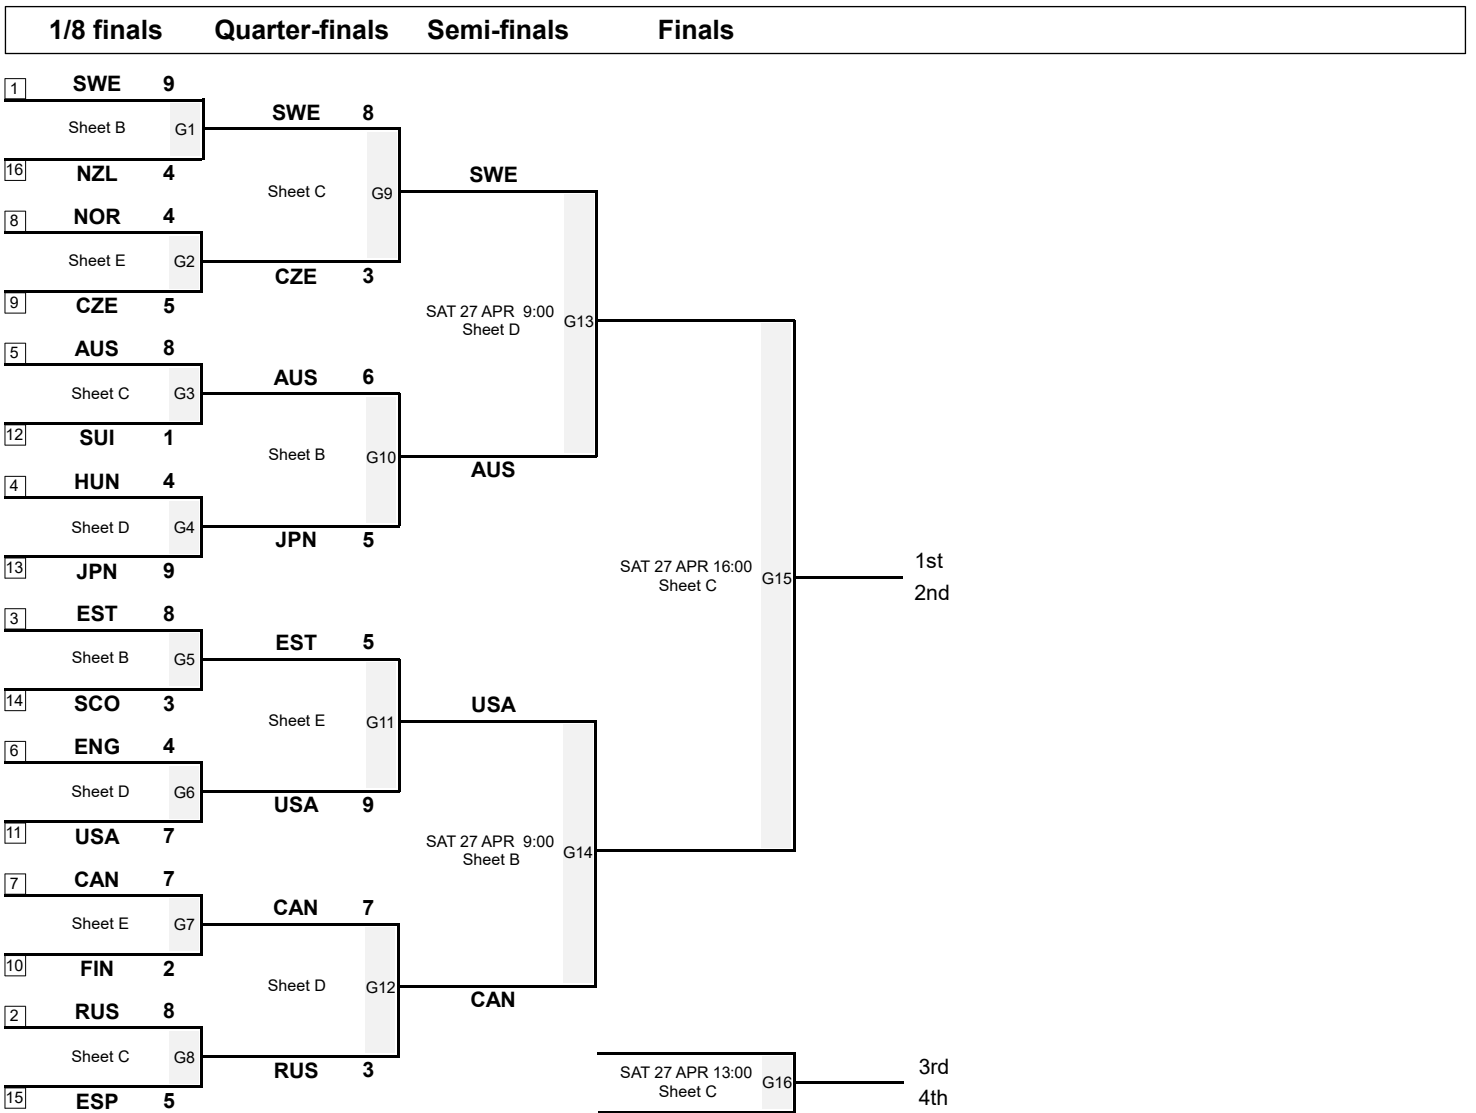

FRI 26 APR 2019
Start Time 18:00

Quarter-finals

Session Results and Standings

Sheet	Game	Team	LSFE	1	2	3	4	5	6	7	8	Extra Ends	Total
B	9	AUS - Australia	*	0	2	0	1	0	1	1	1		6
	9	JPN - Japan		1	0	2	0	2	0	0	0		5
C	9	SWE - Sweden	*	1	1	1	1	0	0	4	X		8
	9	CZE - Czech Republic		0	0	0	0	2	1	0	X		3
D	9	CAN - Canada		0	0	1	2	2	0	1	1		7
	9	RUS - Russia	*	1	1	0	0	0	1	0	0		3
E	9	EST - Estonia		0	0	2	1	0	2	0	X		5
	9	USA - United States	*	2	1	0	0	3	0	3	X		9

Play-offs Bracket

Legend:
 Power Play **LSFE(*)** Last Stone First End **X** Unplayed/unfinished end due to concession