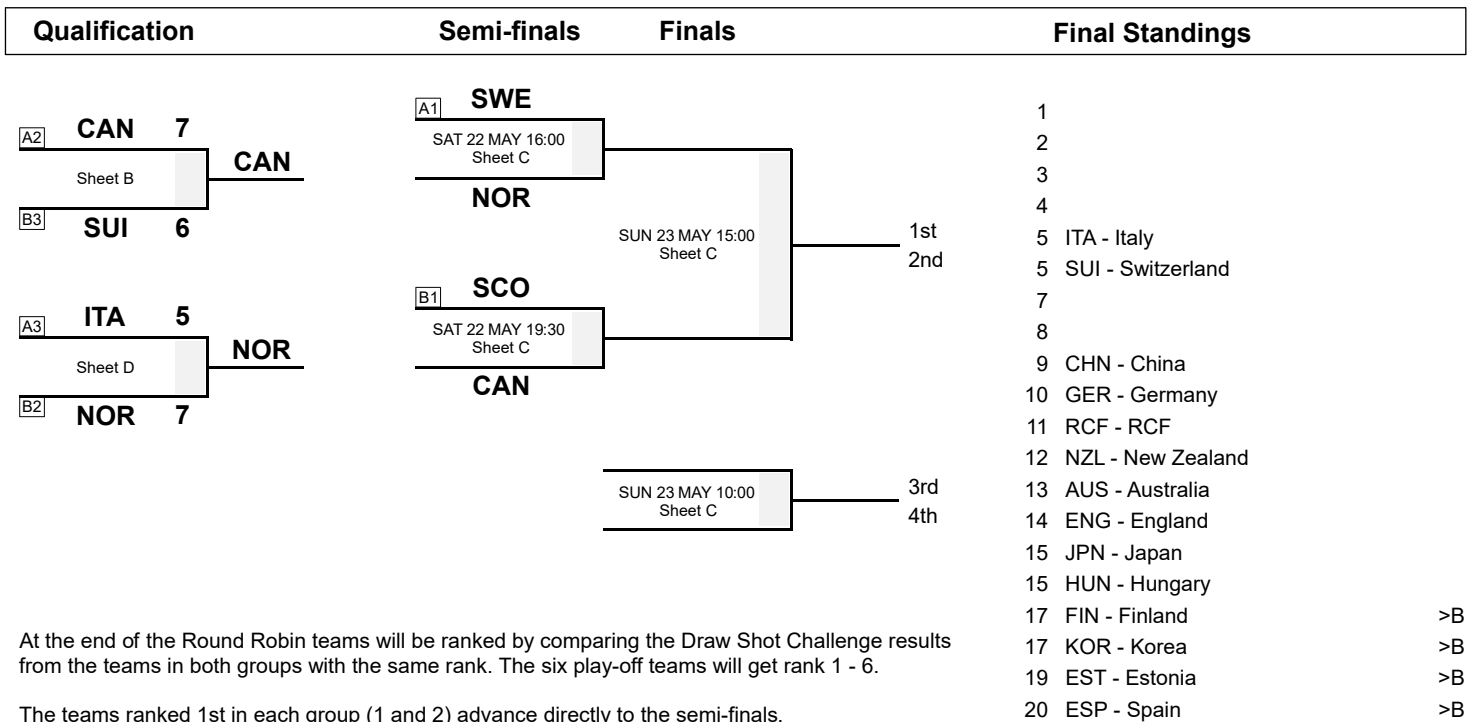

SAT 22 MAY 2021
Start Time 10:00

Qualification Games

Session Results and Standings

Sheet	Game	Team	LSFE	1	2	3	4	5	6	7	8	Extra Ends	Total
B	10	CAN - Canada	*	1	0	0	0	3	1	0	1		7
	10	SUI - Switzerland		0	1	3	1	0	0	1	0		6
D	10	NOR - Norway	*	1	1	0	1	2	0	2	0		7
	10	ITA - Italy		0	0	1	0	0	3	0	1		5

Play-offs Bracket

At the end of the Round Robin teams will be ranked by comparing the Draw Shot Challenge results from the teams in both groups with the same rank. The six play-off teams will get rank 1 - 6.

The teams ranked 1st in each group (1 and 2) advance directly to the semi-finals.
The teams ranked 2nd and 3rd in each group play in qualification games (A2 v B3 and A3 v B2).
The winners of those qualification games advance to the semi-finals, with the 1st ranked team playing the lowest ranked winner (e.g. - 6th) and the 2nd ranked team playing the other team.