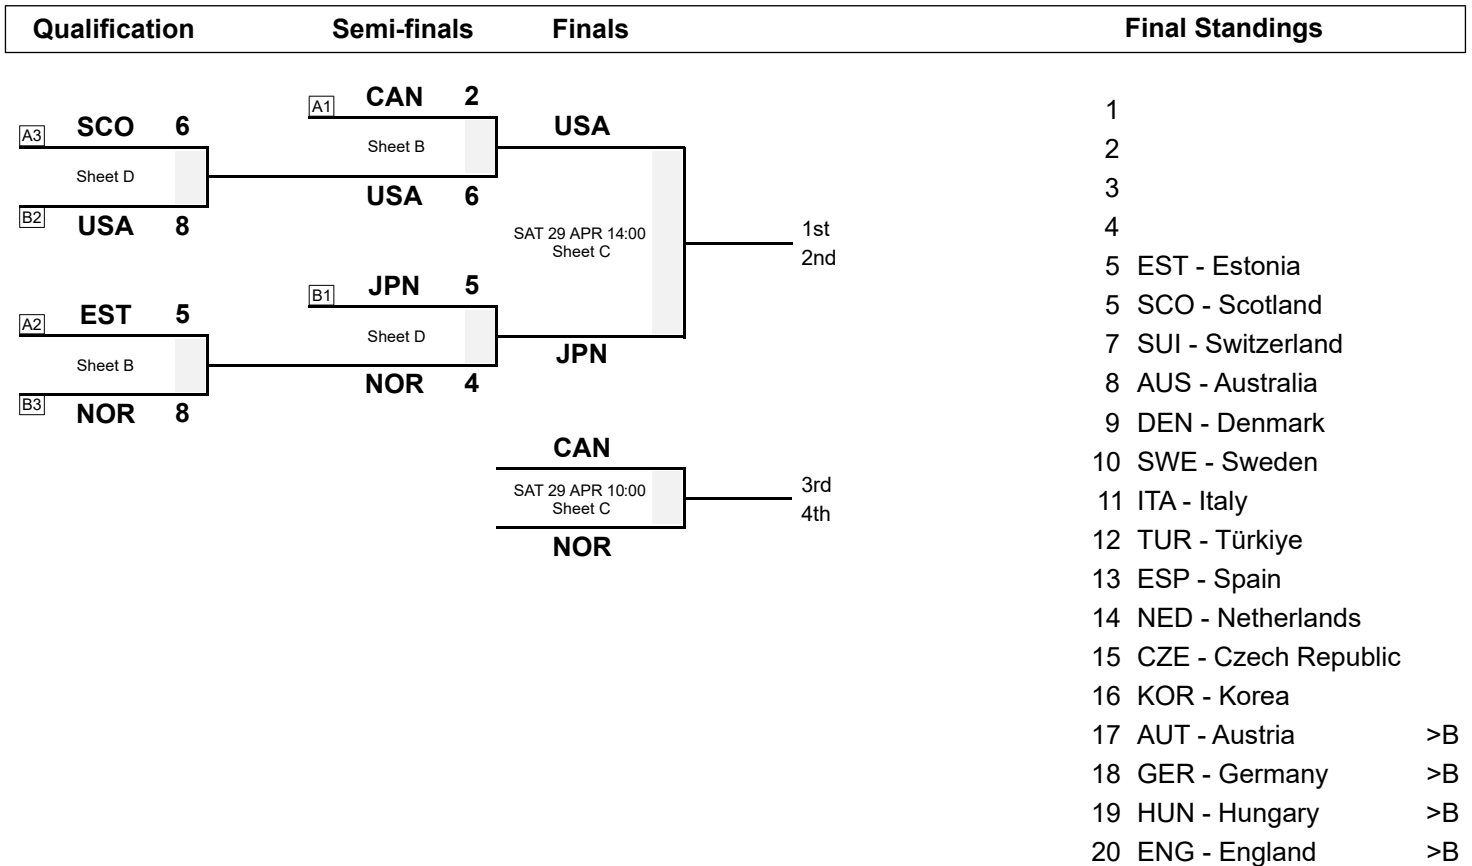

FRI 28 APR 2023  
Start Time 18:00

Semi-finals

### Session Results and Standings

Sheet	Game	Team	LSFE	1	2	3	4	5	6	7	8	Extra Ends	Total
B	11	USA - United States		1	0	1	0	1	1	2	X		6
	10	CAN - Canada	*	0	1	0	1	0	0	0	X		2
D	10	JPN - Japan	*	1	0	1	0	1	0	1	1		5
	11	NOR - Norway		0	1	0	1	0	2	0	0		4

### Play-offs Bracket

<b>Legend:</b>			
□ Power Play	>B To B-Division	LSFE(*) Last Stone First End	
X Unplayed/unfinished end due to concession			