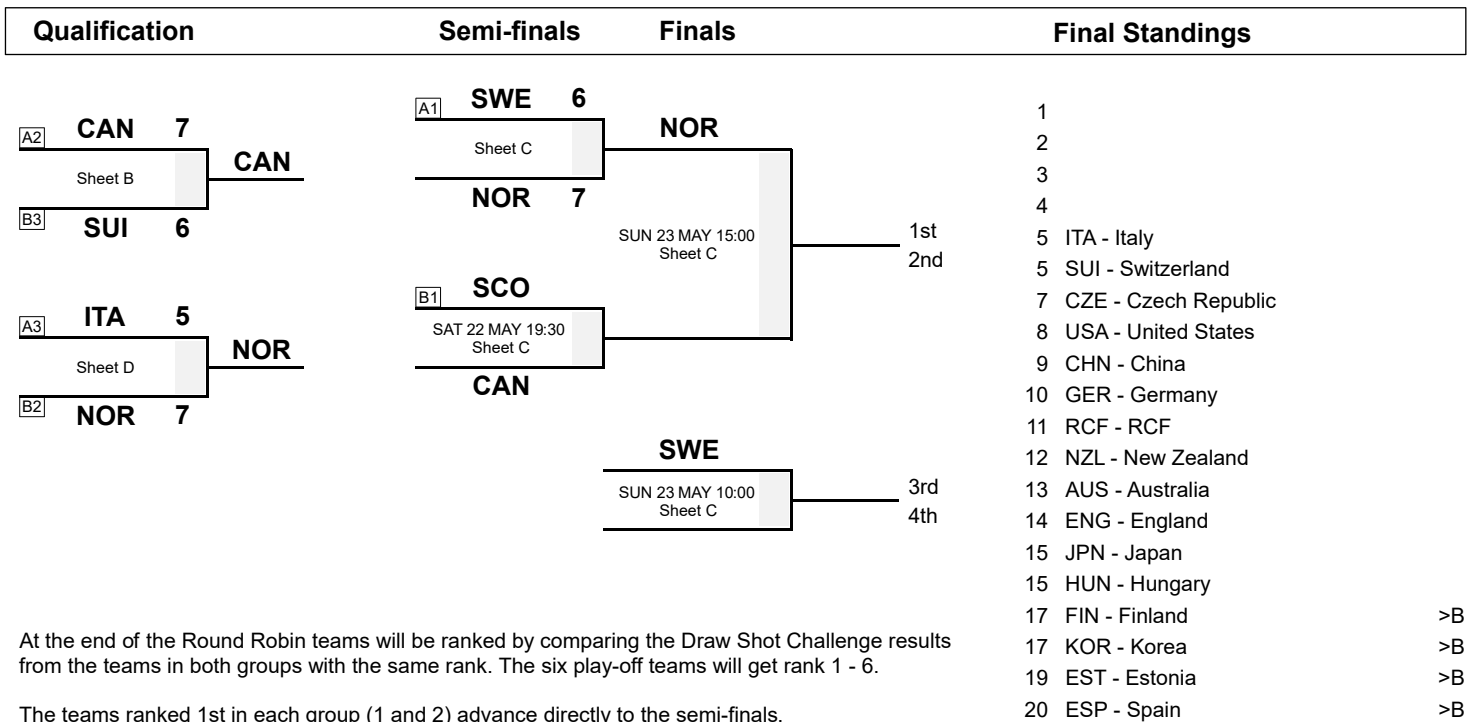

SAT 22 MAY 2021
Start Time 16:00

Semi-final Session 1

Session Results and Standings

Sheet	Game	Team	LSFE	1	2	3	4	5	6	7	8	Extra Ends	Total
C	11	NOR - Norway		0	1	0	2	1	0	2	1		7
	10	SWE - Sweden	*	1	0	3	0	0	2	0	0		6

Play-offs Bracket

At the end of the Round Robin teams will be ranked by comparing the Draw Shot Challenge results from the teams in both groups with the same rank. The six play-off teams will get rank 1 - 6.

The teams ranked 1st in each group (1 and 2) advance directly to the semi-finals.
The teams ranked 2nd and 3rd in each group play in qualification games (A2 v B3 and A3 v B2).
The winners of those qualification games advance to the semi-finals, with the 1st ranked team playing the lowest ranked winner (e.g. - 6th) and the 2nd ranked team playing the other team.