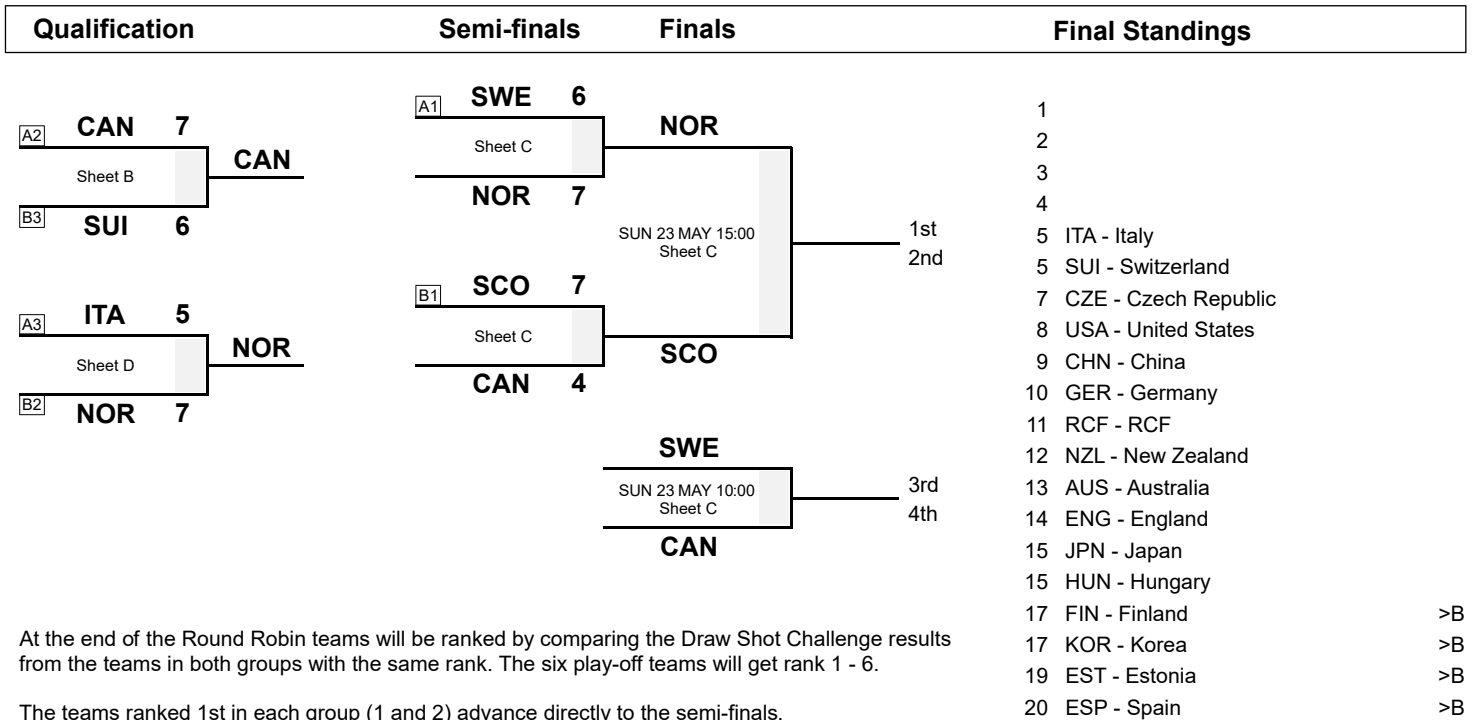

SAT 22 MAY 2021  
Start Time 19:30

**Semi-final Session 2**

**Session Results and Standings**

Sheet	Game	Team	LSFE	1	2	3	4	5	6	7	8	Extra Ends	Total
C	10	SCO - Scotland	*	1	0	3	0	1	0	1	1		7
	11	CAN - Canada		0	1	0	1	0	2	0	0		4

**Play-offs Bracket**

At the end of the Round Robin teams will be ranked by comparing the Draw Shot Challenge results from the teams in both groups with the same rank. The six play-off teams will get rank 1 - 6.

The teams ranked 1st in each group (1 and 2) advance directly to the semi-finals.  
The teams ranked 2nd and 3rd in each group play in qualification games (A2 v B3 and A3 v B2).  
The winners of those qualification games advance to the semi-finals, with the 1st ranked team playing the lowest ranked winner (e.g. - 6th) and the 2nd ranked team playing the other team.