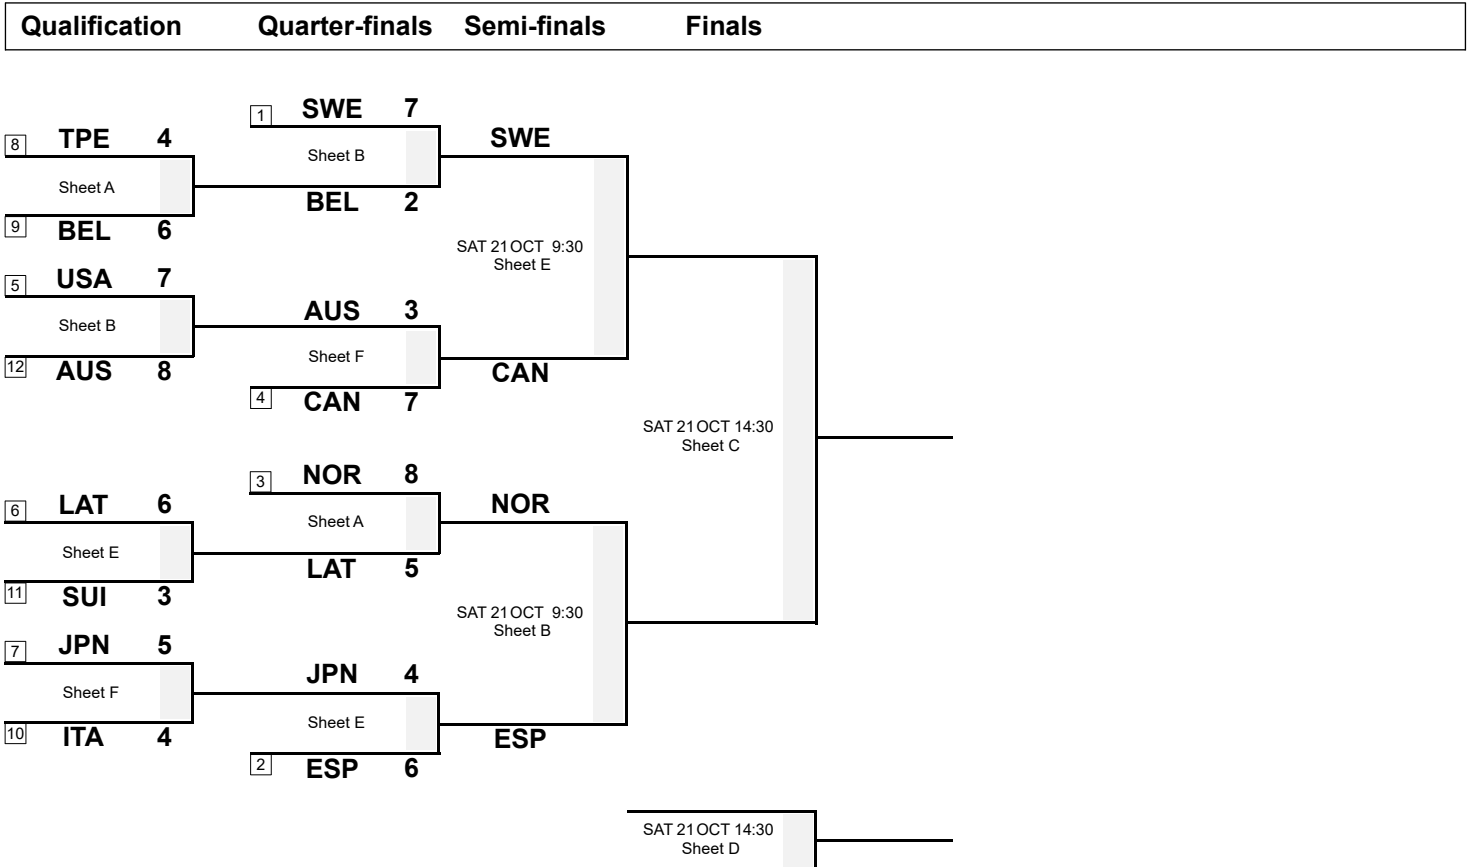

SAT 21 OCT 2023
Start Time 9:30

Semi-finals

Team Line-ups

B Spain		Δ	
4 S	VEZ Sergio	M	R
3 V	OTAEGI Oihane	F	R
1	UNANUE Mikel	M	R
A	OTAEGI Leire	F	R
C	-		

Norway			
4 V	WALSTAD Steffen	M	R
3 S	RAMSFJELL Maia	F	R
2	HAARSTAD Andreas	M	R
1	MESLOE Eirin	F	R
C	-		

E Sweden			
4 S	NYGREN Johan	M	R
3 V	WAAHLIN Jennie	F	R
2	CARLSEN Fredrik	M	R
1	SJOEBERG Fanny	F	R
C	CARLSEN Per		

Canada			
4 S	ASSELIN Felix	M	R
3 V	ST-GEORGES Laurie	F	R
2	ASSELIN Emile	M	R
1	RILEY Emily	F	R
C	ST-GEORGES Michel		

Play-offs Bracket