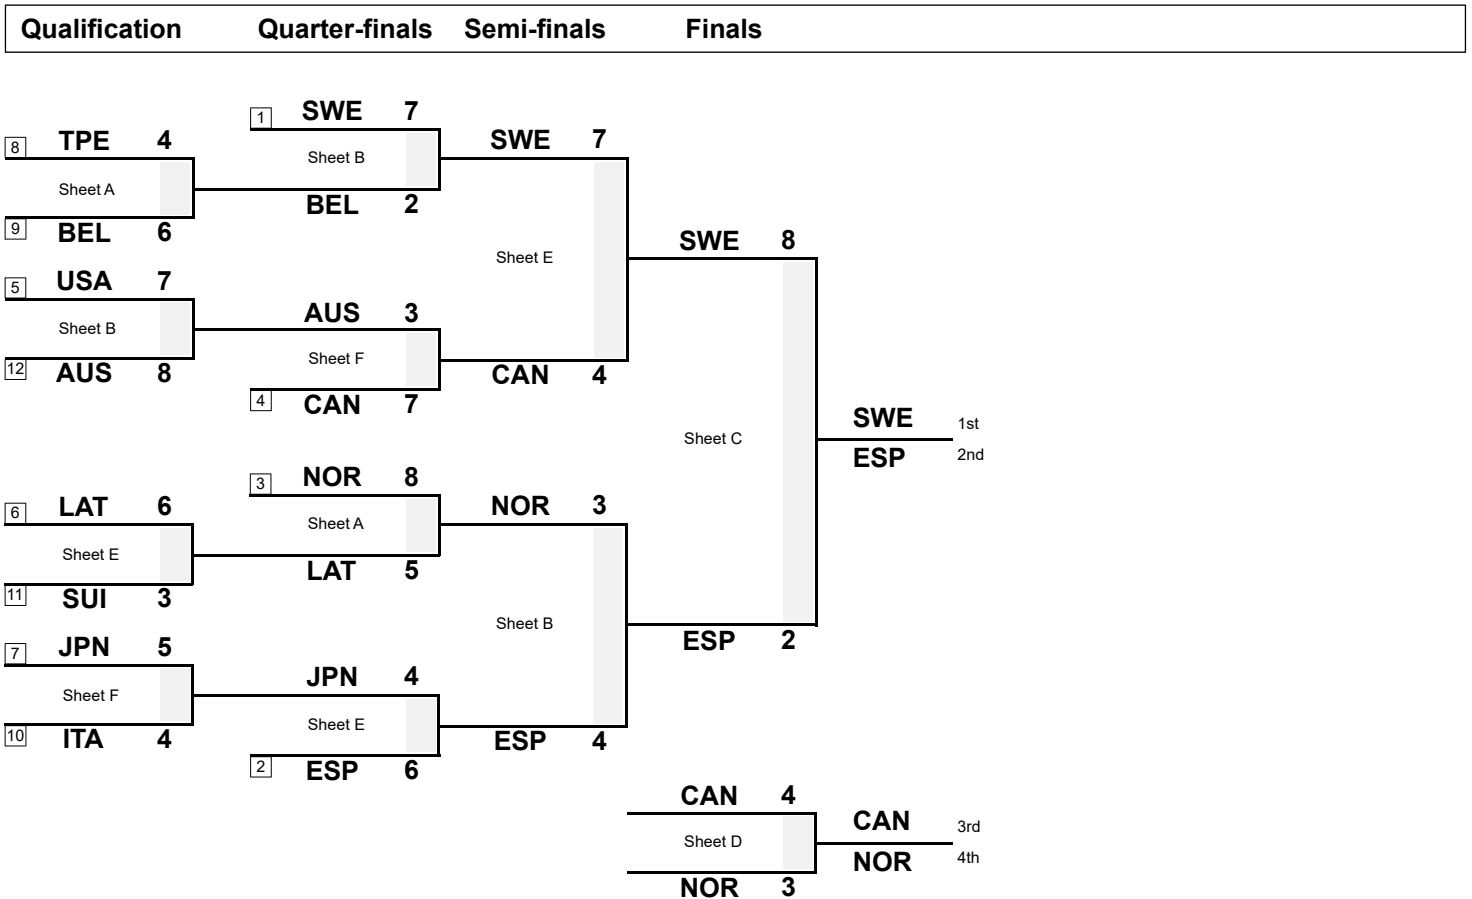

### Session Results and Standings

Sheet	Team	LSD/LSFE	1	2	3	4	5	6	7	8	Extra Ends	Total
C	SWE - Sweden	326.6cm	0	1	1	0	3	3	X	X		8
	ESP - Spain	186.0cm *	1	0	0	1	0	0	X	X		2
D	NOR - Norway	247.0cm	0	0	1	0	1	1	0	0		3
	CAN - Canada	126.0cm *	0	0	0	1	0	0	2	1		4

### Play-offs Bracket

**Legend:**  
**LSD** Last Stone Draw      **LSFE(\*)** Last Stone First End      **X** Unplayed/unfinished end due to concession